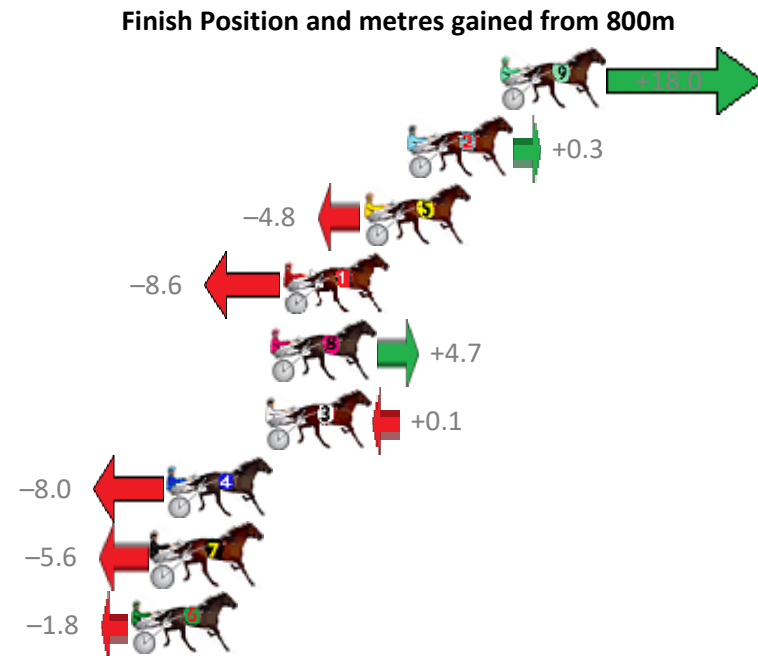

Redcliffe Race 5 Distance 1780m

Thursday, 29 August 2019

Gross Time: 2:12.30 MileRate: 1:59.60 LeadTime: 11.40s First Qtr: 31.20s Second Qtr: 31.10s Third Qtr: 29.30s Fourth Qtr: 29.30s

NoHorse	Plc	Margin	Time	800Time (W)	400 Time (W)
9 THREE MUGS IN	1	0.0m	2:12.30	57.28s (1)	28.60s (2)
2 FRENCH GLOBE	2	3.7m	2:12.57	58.58s (0)	29.26s (0)
5 HEAVENS HURRICANE	3	5.4m	2:12.70	58.95s (1)	29.59s (1)
1 IMA ROCKNROLL DIVA	4	8.6m	2:12.93	59.23s (0)	29.93s (0)
8 BIG IN AMERICA	5	9.1m	2:12.97	58.26s (1)	28.94s (1)
3 LETHAL STAR	6	9.3m	2:12.98	58.59s (1)	29.44s (1)
4 WHATA CHALLENGE	7	13.2m	2:13.27	59.19s (1)	29.89s (2)
7 WEASEL	8	13.8m	2:13.31	59.01s (0)	29.65s (0)
6 TOO GOOD FOR YOU	9	14.6m	2:13.37	58.73s (0)	29.37s (0)

Sectionals
Powered by

Home of Australian Harness Sectionals

Get your sectionals delivered to your inbox daily

Check out www.pjdata.com.au

The Racing Queensland Board (trading as Racing Queensland) and provider are not responsible for the completeness or accuracy of any of the information contained herein, and makes no representations about its suitability for any purpose.