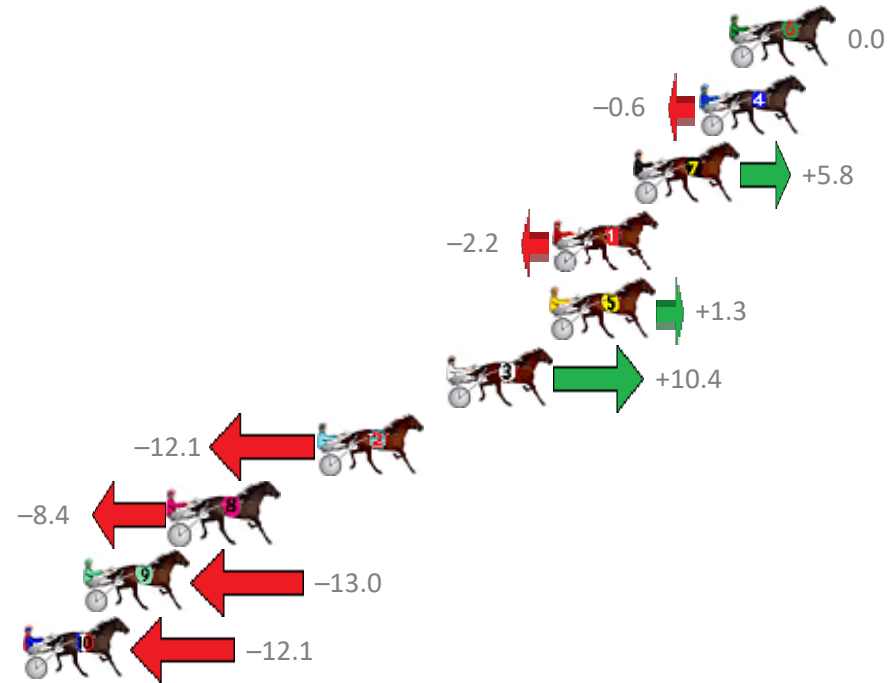

Redcliffe Race 3 Distance 1780m

Thursday, 29 August 2019

Gross Time: 2:12.60 MileRate: 1:59.90 LeadTime: 11.40s First Qtr: 29.60s Second Qtr: 32.70s Third Qtr: 30.00s Fourth Qtr: 28.90s

NoHorse	Plc	Margin	Time	800Time (W)	400 Time (W)
6 RAGING INFERNO	1	0.0m	2:12.60	58.90s (1)	28.90s (1)
4 LIVING FREE	2	1.2m	2:12.69	58.94s (0)	28.99s (0)
7 BERTILS FIREFOX	3	3.8m	2:12.87	58.47s (0)	28.51s (0)
1 ITS YOU NOT ME	4	7.0m	2:13.11	59.06s (0)	29.09s (0)
5 RISKY BUZINESS	5	7.1m	2:13.11	58.80s (1)	28.66s (1)
3 ENARMoured	6	11.2m	2:13.41	58.13s (1)	28.60s (0)
2 VALIANT GEM	7	16.3m	2:13.78	59.79s (1)	29.02s (1)
8 OOZINVILLE	8	22.2m	2:14.20	59.52s (0)	29.19s (2)
9 REDDY FIRE	9	25.6m	2:14.45	59.86s (1)	30.29s (2)
10 TOTAL DELIRIUM	10	29.3m	2:14.72	59.79s (1)	30.34s (3)

Finish Position and metres gained from 800m

Sectionals
Powered by

Home of Australian Harness Sectionals

Get your sectionals delivered to your inbox daily

Check out www.pjdata.com.au

The Racing Queensland Board (trading as Racing Queensland) and provider are not responsible for the completeness or accuracy of any of the information contained herein, and makes no representations about its suitability for any purpose.