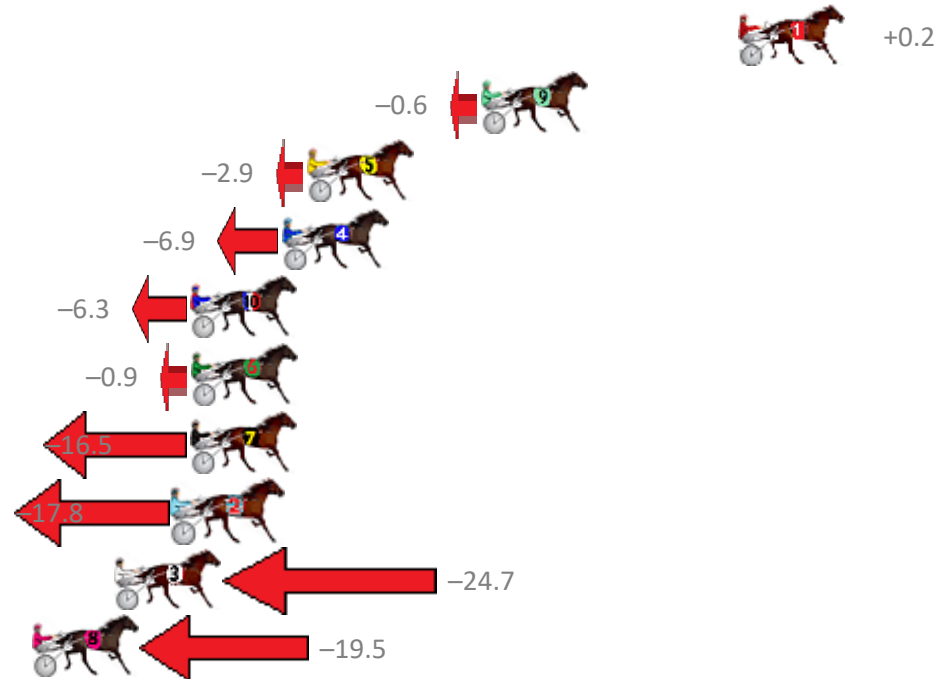

Redcliffe Race 2 Distance 1780m

Thursday, 29 August 2019

Gross Time: 2:14.00 MileRate: 2:01.20 LeadTime: 11.60s First Qtr: 31.80s Second Qtr: 33.10s Third Qtr: 29.10s Fourth Qtr: 28.40s

NoHorse	Plc	Margin	Time	800Time (W)	400 Time (W)
1 LAZY BLAZE	1	0.0m	2:14.00	57.49s (0)	28.40s (0)
9 WECANONLYHOPE	2	10.2m	2:14.72	57.54s (0)	28.44s (0)
5 WAVEDANCER	3	17.1m	2:15.21	57.71s (0)	28.51s (1)
4 THANKHEAVNFORGIRLS	4	18.1m	2:15.29	58.00s (2)	29.49s (2)
10 FLASHING GOOD TIME	5	21.7m	2:15.54	57.95s (2)	29.36s (2)
6 MEANT TO BE ME	6	21.7m	2:15.54	57.56s (1)	29.05s (2)
7 PEGGY STARDUST	6	21.7m	2:15.54	58.69s (0)	29.60s (0)
2 LEORYAN	8	22.4m	2:15.59	58.78s (1)	29.61s (1)
3 LIGHTHORSE	9	24.7m	2:15.75	59.28s (1)	30.08s (1)
8 STAR OF WONDER	10	28.9m	2:16.05	58.90s (1)	29.69s (1)

Finish Position and metres gained from 800m

Sectionals
Powered by

Home of Australian Harness Sectionals

Get your sectionals delivered to your inbox daily

Check out www.pjdata.com.au

The Racing Queensland Board (trading as Racing Queensland) and provider are not responsible for the completeness or accuracy of any of the information contained herein, and makes no representations about its suitability for any purpose.