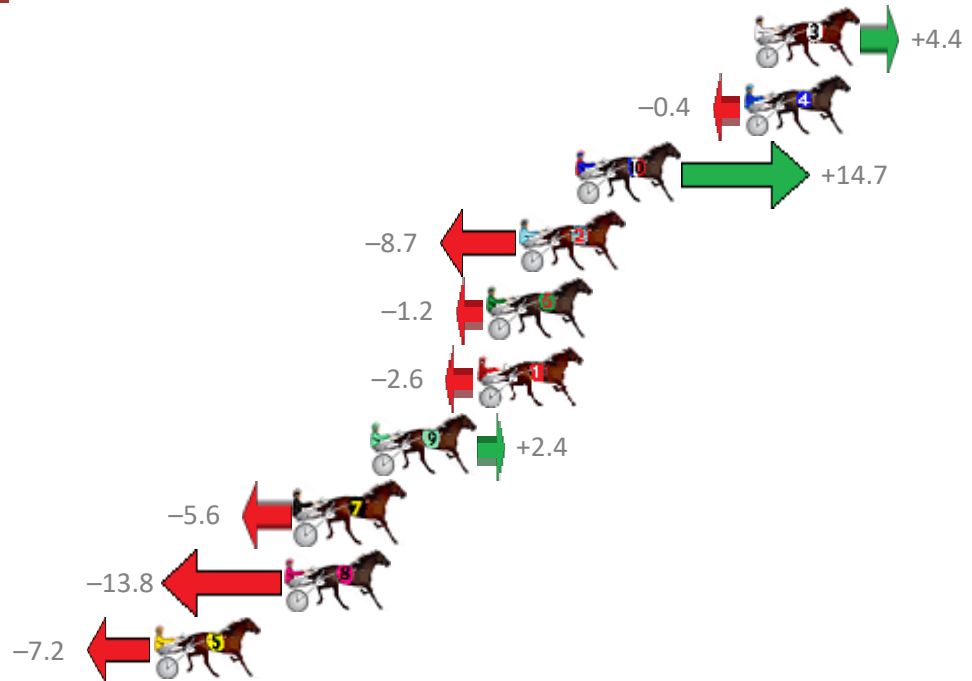

Redcliffe Race 1 Distance 1780m

Thursday, 29 August 2019

Gross Time: 2:13.30 MileRate: 2:00.50 LeadTime: 11.20s First Qtr: 30.90s Second Qtr: 31.60s Third Qtr: 30.20s Fourth Qtr: 29.40s

NoHorse	Plc	Margin	Time	800Time (W)	400 Time (W)
3 BEEJAYS DELIGHT	1	0.0m	2:13.30	59.27s (0)	29.08s (0)
4 MISTER FAHRENHEIT	2	0.4m	2:13.33	59.63s (0)	29.43s (0)
10 SOMEHOWSOMEWAY	3	7.1m	2:13.82	58.50s (1)	29.39s (2)
2 SURFER JOE	4	9.3m	2:13.98	60.25s (1)	30.08s (1)
6 OUR MASQUERADE	5	10.6m	2:14.08	59.69s (1)	29.53s (1)
1 CANNAN	6	11.0m	2:14.11	59.79s (0)	29.58s (0)
9 SOMEWHEREINHEAVEN	7	15.2m	2:14.42	59.42s (0)	29.19s (0)
7 KAMEKONA	8	18.2m	2:14.64	60.02s (0)	29.77s (0)
8 ASHLEE NITRO	9	18.6m	2:14.67	60.63s (1)	30.46s (1)
5 SWEET SCOOT	10	23.8m	2:15.05	60.14s (1)	30.12s (1)

Finish Position and metres gained from 800m

Sectionals
Powered by

Home of Australian Harness Sectionals

Get your sectionals delivered to your inbox daily

Check out www.pjdata.com.au

The Racing Queensland Board (trading as Racing Queensland) and provider are not responsible for the completeness or accuracy of any of the information contained herein, and makes no representations about its suitability for any purpose.