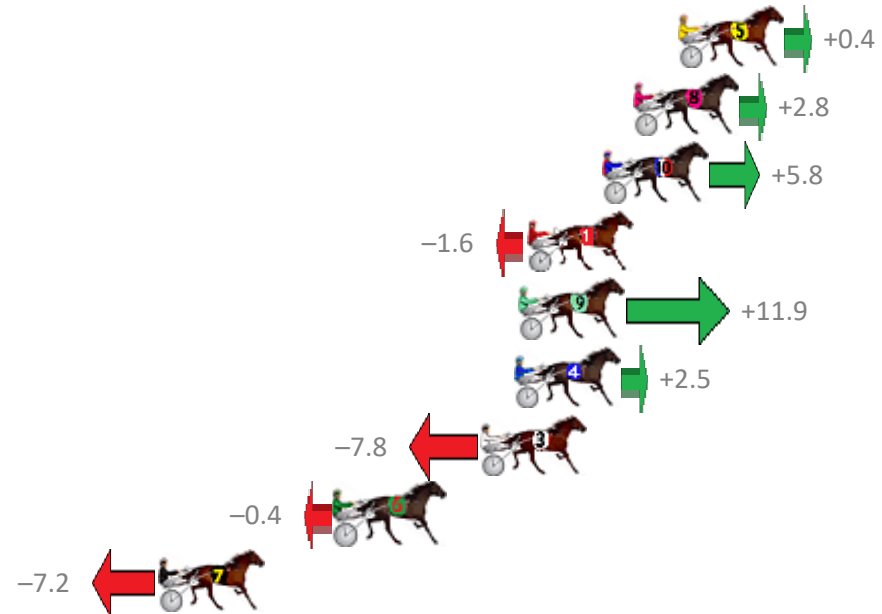

Redcliffe Race 9 Distance 1780m

Thursday, 29 August 2019

Gross Time: 2:07.90 MileRate: 1:55.70 LeadTime: 11.00s First Qtr: 28.80s Second Qtr: 29.70s Third Qtr: 29.00s Fourth Qtr: 29.40s

NoHorse	Plc	Margin	Time	800Time (W)	400 Time (W)
5 ALWAYS IN COMMAND	1	0.0m	2:07.90	58.37s (1)	29.39s (1)
8 STEVIE DEE	2	1.8m	2:08.03	58.20s (1)	29.15s (1)
10 LURAH	3	3.0m	2:08.12	57.98s (1)	28.93s (1)
1 COULDNTBETOLD	4	6.0m	2:08.34	58.52s (0)	29.50s (0)
9 IDLE HANDS	5	6.3m	2:08.36	57.53s (0)	28.51s (0)
4 RANFURLY RULZ	6	6.5m	2:08.38	58.22s (0)	29.23s (0)
3 MONTANA CHIEF	7	7.8m	2:08.47	58.97s (0)	29.97s (0)
6 MIDNIGHT BENDER	8	13.6m	2:08.90	58.43s (1)	29.34s (1)
7 READILY	9	20.6m	2:09.41	58.93s (0)	29.89s (0)

Finish Position and metres gained from 800m

Sectionals
Powered by

Home of Australian Harness Sectionals

Get your sectionals delivered to your inbox daily

Check out www.pjdata.com.au

The Racing Queensland Board (trading as Racing Queensland) and provider are not responsible for the completeness or accuracy of any of the information contained herein, and makes no representations about its suitability for any purpose.