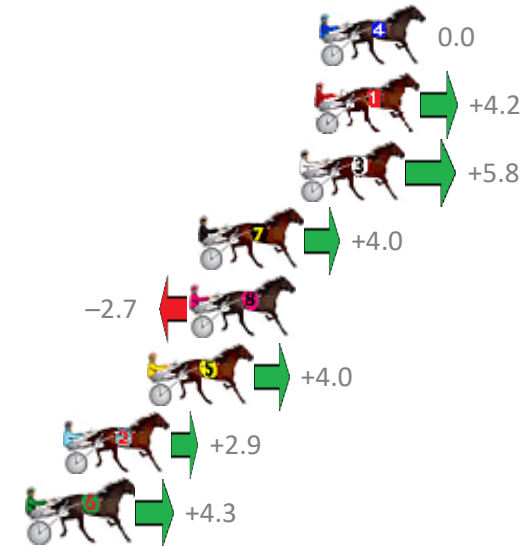

Redcliffe Race 8 Distance 2040m

Thursday, 29 August 2019

Gross Time: 2:31.90 MileRate: 1:59.90 LeadTime: 32.20s First Qtr: 31.50s Second Qtr: 31.20s Third Qtr: 29.50s Fourth Qtr: 27.50s

NoHorse	Plc	Margin	Time	800Time (W)	400 Time (W)
4 PLATINUM ROULETTE	1	0.0m	2:31.90	57.00s (0)	27.50s (0)
1 UNASSUMING CHAMP	2	0.2m	2:31.91	56.70s (0)	27.20s (0)
3 SWEET AS	3	0.8m	2:31.95	56.59s (1)	27.14s (2)
7 MAFUTA VAUTIN	4	4.8m	2:32.23	56.72s (0)	27.23s (0)
8 OUR BONDI BEACH	5	5.1m	2:32.25	57.19s (1)	27.67s (1)
5 SWEET AS CANDY	6	6.8m	2:32.37	56.72s (1)	27.49s (3)
2 CONDAFEW	7	10.1m	2:32.59	56.79s (0)	27.31s (1)
6 IMA SEA STORM	8	11.5m	2:32.69	56.69s (1)	27.40s (2)

Finish Position and metres gained from 800m

Sectionals
Powered by

Home of Australian Harness Sectionals

Get your sectionals delivered to your inbox daily

Check out www.pjdata.com.au

The Racing Queensland Board (trading as Racing Queensland) and provider are not responsible for the completeness or accuracy of any of the information contained herein, and makes no representations about its suitability for any purpose.