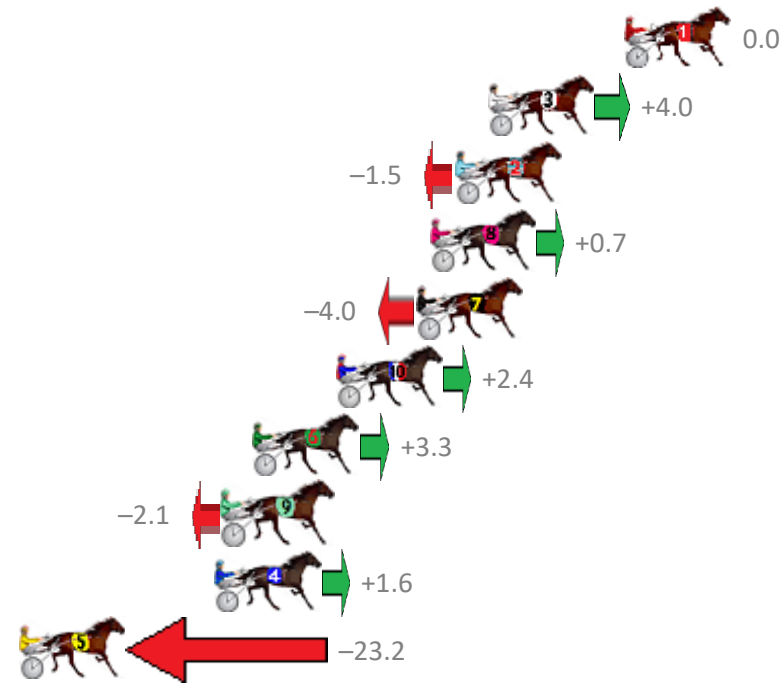

Redcliffe Race 4 Distance 2040m

Thursday, 29 August 2019

Gross Time: 2:32.30 MileRate: 2:00.20 LeadTime: 31.50s First Qtr: 31.60s Second Qtr: 31.30s Third Qtr: 29.60s Fourth Qtr: 28.30s

NoHorse	Plc	Margin	Time	800Time (W)	400 Time (W)
1 CAESARS ASTRUM	1	0.0m	2:32.30	57.90s (0)	28.30s (0)
3 DONT CALL ME	2	5.4m	2:32.68	57.61s (1)	27.88s (2)
2 JILLIBY JACKPOT	3	6.7m	2:32.77	58.01s (1)	28.31s (2)
8 EULO FLYER	4	7.7m	2:32.84	57.85s (0)	28.09s (0)
7 JENUFLECTION	5	8.2m	2:32.88	58.19s (0)	28.44s (0)
10 GUTS	6	11.4m	2:33.11	57.73s (1)	28.10s (1)
6 TRENT FROM PUNCHY	7	14.7m	2:33.34	57.66s (1)	27.98s (1)
9 ZENMACH	8	15.9m	2:33.42	58.05s (0)	28.35s (0)
4 MISS CATALINA	9	16.2m	2:33.45	57.78s (0)	28.05s (0)
5 ZED CODE	10	24.0m	2:34.00	59.58s (1)	29.77s (1)

Finish Position and metres gained from 800m

Sectionals
Powered by

Home of Australian Harness Sectionals

Get your sectionals delivered to your inbox daily

Check out www.pjdata.com.au

The Racing Queensland Board (trading as Racing Queensland) and provider are not responsible for the completeness or accuracy of any of the information contained herein, and makes no representations about its suitability for any purpose.