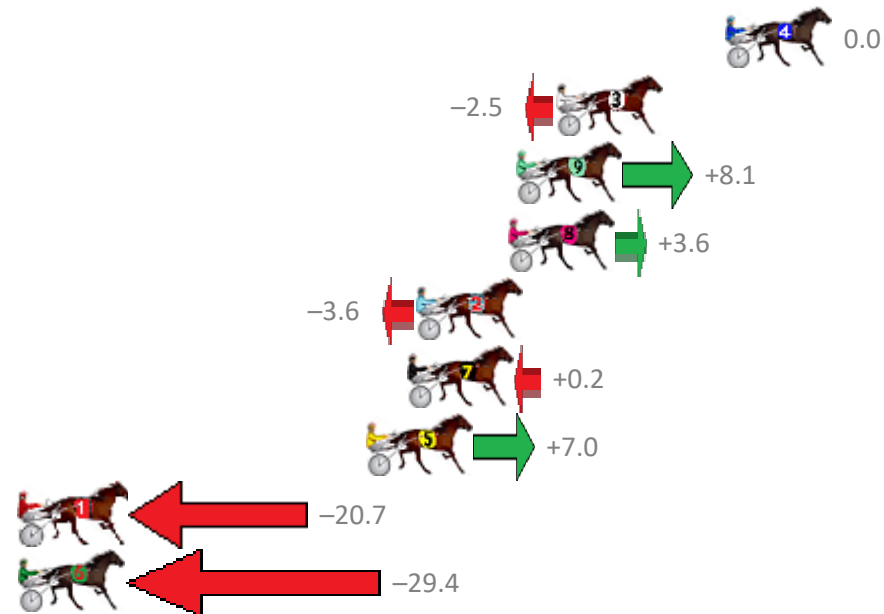

Redcliffe Race 6 Distance 1780m

Thursday, 29 August 2019

Gross Time: 2:09.80 MileRate: 1:57.30 LeadTime: 11.10s First Qtr: 29.50s Second Qtr: 31.40s Third Qtr: 29.40s Fourth Qtr: 28.40s

NoHorse	Plc	Margin	Time	800Time (W)	400 Time (W)
4 FIRE AND ICE	1	0.0m	2:09.80	57.80s (0)	28.40s (0)
3 IM TOOT	2	6.7m	2:10.28	57.98s (0)	28.55s (0)
9 FLYING WINGARD	3	8.3m	2:10.39	57.21s (1)	28.17s (2)
8 WHOSTOLEMYPIGEON	4	8.6m	2:10.41	57.54s (1)	28.49s (2)
2 GOALKICKER	5	12.2m	2:10.67	58.06s (0)	28.60s (0)
7 KAAPALI	6	12.6m	2:10.69	57.79s (0)	28.23s (0)
5 KISS CAM	7	14.2m	2:10.81	57.29s (1)	28.29s (2)
1 IFOUNDTHEBEACH	8	27.9m	2:11.78	59.30s (1)	29.51s (1)
6 BARA CHARLOTTE	9	31.6m	2:12.04	59.92s (1)	30.08s (1)

Finish Position and metres gained from 800m

Sectionals
Powered by

Home of Australian Harness Sectionals

Get your sectionals delivered to your inbox daily

Check out www.pjdata.com.au

The Racing Queensland Board (trading as Racing Queensland) and provider are not responsible for the completeness or accuracy of any of the information contained herein, and makes no representations about its suitability for any purpose.