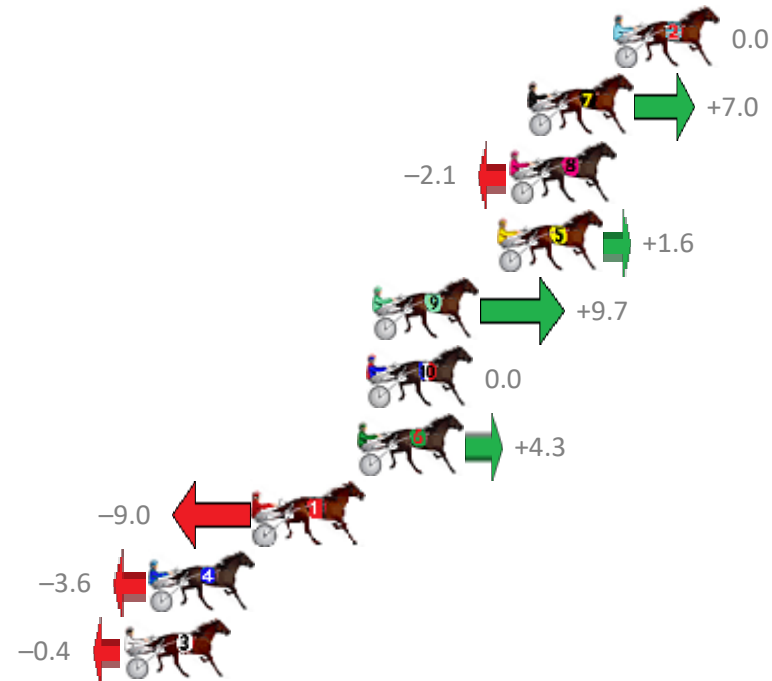

Redcliffe Race 7 Distance 1780m

Thursday, 29 August 2019

Gross Time: 2:12.90 MileRate: 2:00.10 LeadTime: 11.80s First Qtr: 30.50s Second Qtr: 32.00s Third Qtr: 29.40s Fourth Qtr: 29.20s

NoHorse	Plc	Margin	Time	800Time (W)	400 Time (W)
2 CALL ME YOURS	1	0.0m	2:12.90	58.60s (0)	29.20s (0)
7 SHAZAM SHANNON	2	3.4m	2:13.15	58.09s (1)	29.11s (2)
8 TELL THE FUTURE	3	4.1m	2:13.20	58.75s (1)	29.31s (1)
5 ARTS PEREGRINE	4	4.6m	2:13.24	58.48s (1)	28.82s (1)
9 STUDLEIGH WILL	5	9.5m	2:13.59	57.89s (1)	29.11s (2)
10 ROWDYS ACE	6	9.8m	2:13.62	58.60s (0)	29.10s (0)
6 NON PASSARE	7	10.1m	2:13.64	58.29s (0)	28.80s (0)
1 GROOVY MISS ANNIE	8	14.2m	2:13.94	59.26s (0)	29.75s (0)
4 PRIVATE JUJON	9	18.4m	2:14.24	58.86s (1)	29.33s (1)
3 RAYONG PRINCESS	10	19.4m	2:14.32	58.63s (0)	29.05s (0)

Finish Position and metres gained from 800m

Sectionals
Powered by

Home of Australian Harness Sectionals

Get your sectionals delivered to your inbox daily

Check out www.pjdata.com.au

The Racing Queensland Board (trading as Racing Queensland) and provider are not responsible for the completeness or accuracy of any of the information contained herein, and makes no representations about its suitability for any purpose.