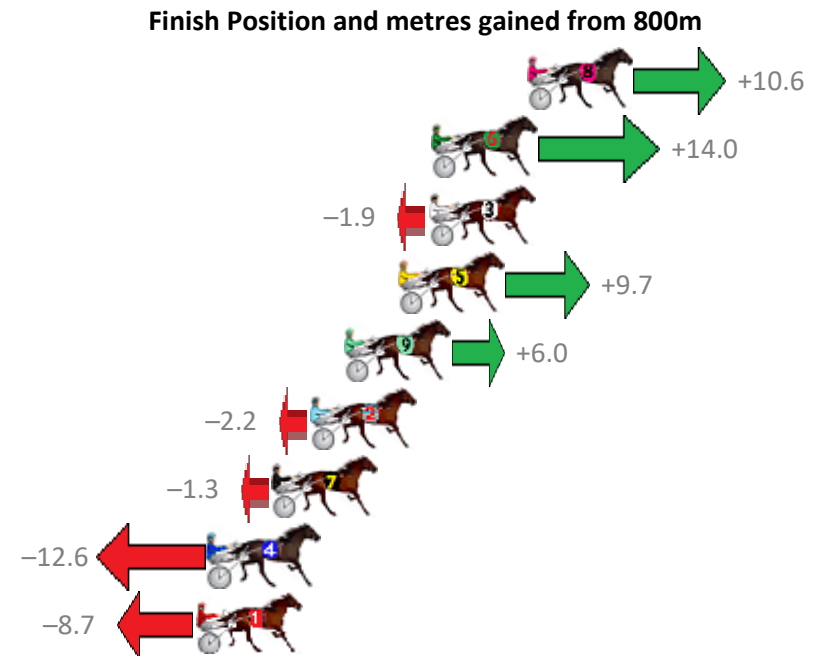

Redcliffe Race 5 Distance 1780m

Wednesday, 16 October 2019

Gross Time: 2:13.80 MileRate: 2:00.90 LeadTime: 11.30s First Qtr: 30.20s Second Qtr: 31.90s Third Qtr: 30.10s Fourth Qtr: 30.30s

NoHorse	Plc	Margin	Time	800Time (W)	400 Time (W)
8 SOCIAL MEDIA	1	0.0m	2:13.80	59.60s (1)	29.66s (1)
6 TRUNKEY DIGGER	2	3.8m	2:14.09	59.34s (0)	29.24s (2)
3 MODERN THOUGHT	3	3.9m	2:14.10	60.54s (1)	30.60s (1)
5 LETHAL STAR	4	5.1m	2:14.19	59.67s (1)	29.69s (2)
9 ANNAS BEST	5	7.2m	2:14.35	59.95s (0)	29.82s (1)
2 BETTERTHAN TORQUE	6	8.6m	2:14.45	60.57s (1)	30.62s (1)
7 MERRYWOOD PEARL	7	10.1m	2:14.57	60.50s (0)	30.34s (0)
4 TRACES OF TARA	8	12.6m	2:14.75	61.35s (0)	31.25s (0)
1 KOTARE KASAI	9	13.1m	2:14.79	61.06s (0)	30.93s (0)

Sectionals
Powered by

Home of Australian Harness Sectionals

Get your sectionals delivered to your inbox daily

Check out www.pjdata.com.au

The Racing Queensland Board (trading as Racing Queensland) and provider are not responsible for the completeness or accuracy of any of the information contained herein, and makes no representations about its suitability for any purpose.