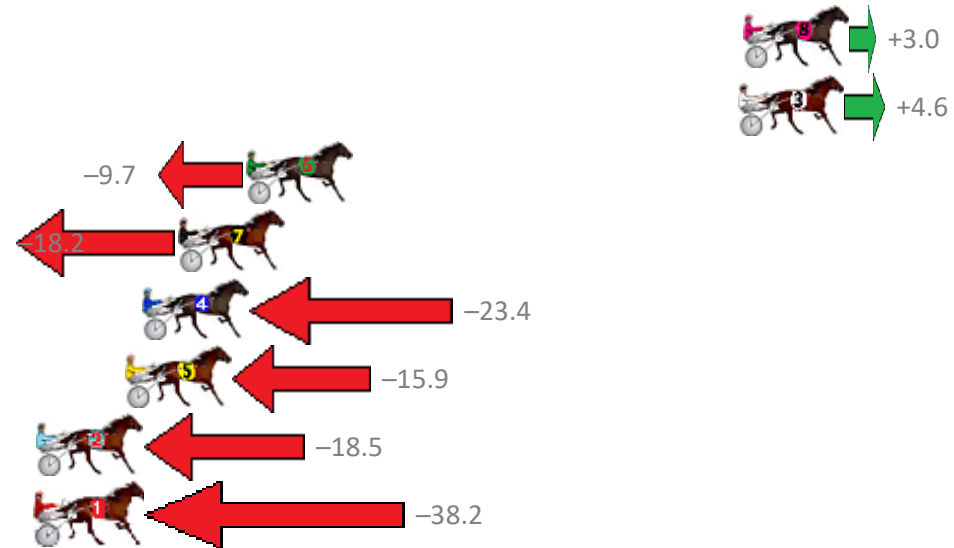

Redcliffe Race 6 Distance 1780m

Wednesday, 16 October 2019

Gross Time: 2:15.10 MileRate: 2:02.10 LeadTime: 11.40s First Qtr: 29.20s Second Qtr: 32.20s Third Qtr: 29.90s Fourth Qtr: 32.40s

NoHorse	Plc	Margin	Time	800Time (W)	400 Time (W)
8 LADY ELL AYE	1	0.0m	2:15.10	62.07s (2)	32.40s (1)
3 MANOFLISA	2	0.2m	2:15.12	61.94s (1)	31.93s (1)
6 GROOVY MISS ANNIE	3	19.7m	2:16.70	63.06s (2)	32.98s (2)
7 BERTILS DELIGHT	4	22.4m	2:16.91	63.72s (0)	33.27s (1)
4 WRITEABOUTCHELSEA	5	23.8m	2:17.03	64.12s (1)	34.15s (0)
5 CHUMP CHOP	6	24.5m	2:17.08	63.54s (0)	33.09s (0)
2 DATSGOOD	7	28.7m	2:17.42	63.74s (1)	33.04s (1)
1 PATCHWORK JET	8	38.2m	2:18.19	65.27s (0)	34.78s (0)

Finish Position and metres gained from 800m

Sectionals
Powered by

Home of Australian Harness Sectionals

Get your sectionals delivered to your inbox daily

Check out www.pjdata.com.au

The Racing Queensland Board (trading as Racing Queensland) and provider are not responsible for the completeness or accuracy of any of the information contained herein, and makes no representations about its suitability for any purpose.