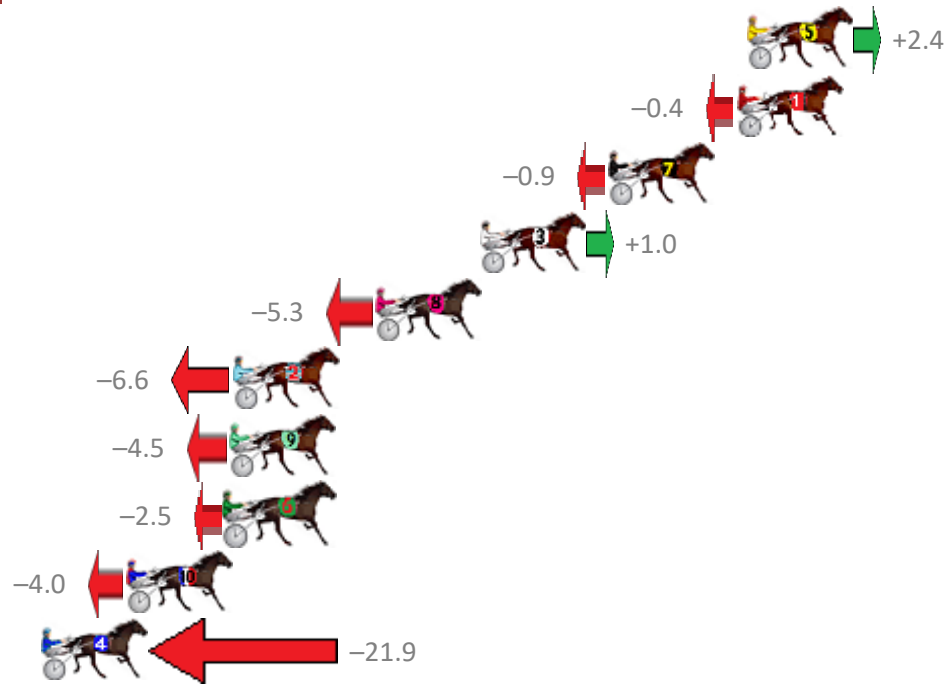

Redcliffe Race 2 Distance 2040m

Wednesday, 16 October 2019

Gross Time: 2:32.80 MileRate: 2:00.50 LeadTime: 30.50s First Qtr: 31.60s Second Qtr: 31.60s Third Qtr: 29.40s Fourth Qtr: 29.70s

NoHorse	Plc	Margin	Time	800Time (W)	400 Time (W)
5 TODAYS HERO	1	0.0m	2:32.80	58.92s (1)	29.55s (1)
1 ROWDYS ACE	2	0.4m	2:32.83	59.13s (0)	29.73s (0)
7 GUTS	3	5.5m	2:33.21	59.17s (0)	29.74s (0)
3 BUKTHSYSTEM	4	10.6m	2:33.59	59.03s (1)	29.54s (1)
8 ALOT OF COST	5	14.7m	2:33.89	59.49s (0)	30.09s (0)
2 JENUFLECTION	6	20.4m	2:34.31	59.59s (0)	30.01s (0)
9 RAFFERTY DELIGHTS	7	20.5m	2:34.32	59.43s (1)	29.95s (1)
6 SWAFFHAM WATER	8	20.7m	2:34.34	59.28s (0)	29.69s (0)
10 FRENCH GLOBE	9	24.6m	2:34.63	59.40s (1)	29.92s (1)
4 SIT DOWN WALTER	10	29.1m	2:34.96	60.72s (1)	31.25s (1)

Finish Position and metres gained from 800m

Sectionals
Powered by

Home of Australian Harness Sectionals

Get your sectionals delivered to your inbox daily

Check out www.pjdata.com.au

The Racing Queensland Board (trading as Racing Queensland) and provider are not responsible for the completeness or accuracy of any of the information contained herein, and makes no representations about its suitability for any purpose.