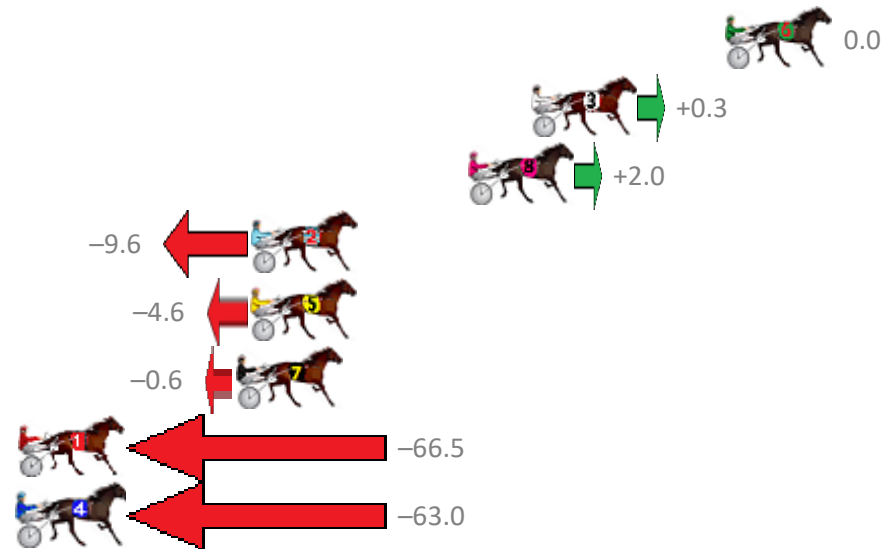

Redcliffe Race 8 Distance 1780m

Wednesday, 16 October 2019

Gross Time: 2:20.50 MileRate: 2:06.30 LeadTime: 16.30s First Qtr: 32.30s Second Qtr: 31.30s Third Qtr: 30.20s Fourth Qtr: 30.40s

NoHorse	Plc	Margin	Time	800Time (W)	400 Time (W)
6 FULL OF HER SELF	1	0.0m	2:20.50	60.60s (0)	30.40s (0)
3 MYRTLE BEACH	2	7.7m	2:21.09	60.58s (1)	30.70s (1)
8 DAENERYS STORMBOR	3	10.2m	2:21.28	60.45s (1)	30.58s (1)
2 ILLAWONG CHAMPERS	4	18.8m	2:21.93	61.33s (0)	31.25s (0)
5 HAVANA MAGIC	5	18.8m	2:21.93	60.95s (0)	30.90s (1)
7 GO AHEAD MAKEMYDA	6	19.4m	2:21.97	60.65s (0)	30.58s (0)
1 GREAT CHANCE	7	156.5m	2:32.39	65.64s (0)	33.17s (0)
4 ILLAWONG BUZZ	8	163.0m	2:32.89	65.37s (0)	33.29s (0)

Finish Position and metres gained from 800m

Sectionals
Powered by

Home of Australian Harness Sectionals

Get your sectionals delivered to your inbox daily

Check out www.pjdata.com.au

The Racing Queensland Board (trading as Racing Queensland) and provider are not responsible for the completeness or accuracy of any of the information contained herein, and makes no representations about its suitability for any purpose.