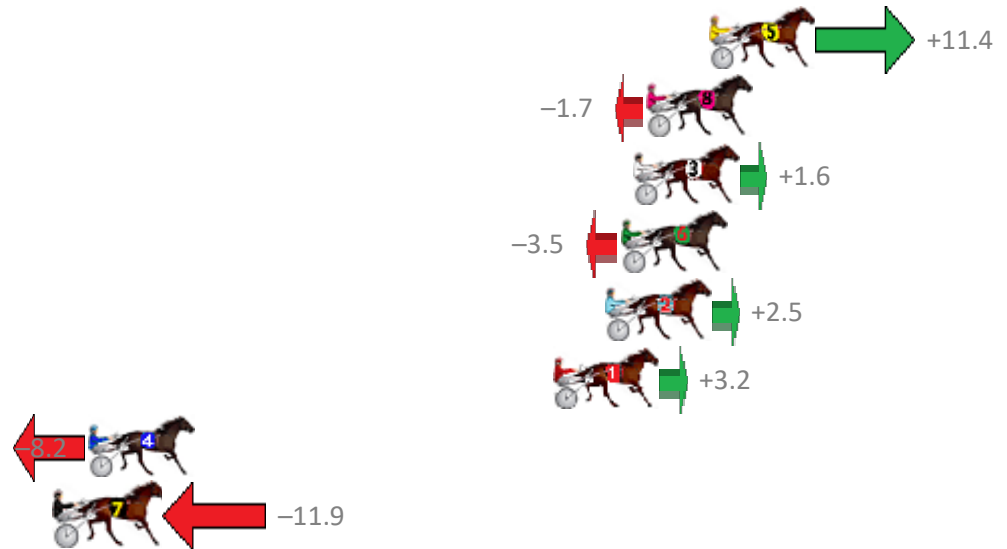

Redcliffe Race 7 Distance 1780m

Wednesday, 16 October 2019

Gross Time: 2:16.60 MileRate: 2:03.50 LeadTime: 11.70s First Qtr: 29.90s Second Qtr: 33.50s Third Qtr: 30.80s Fourth Qtr: 30.70s

NoHorse	Plc	Margin	Time	800Time (W)	400 Time (W)
5 FUI FUI	1	0.0m	2:16.60	60.62s (1)	30.35s (3)
8 A ROCKNROLL LEGACY	2	2.5m	2:16.79	61.63s (1)	30.89s (1)
3 WHATA STRIDE	3	3.0m	2:16.83	61.38s (0)	30.47s (0)
6 BERTILS FIREFOX	4	3.5m	2:16.87	61.77s (0)	30.92s (0)
2 OUR MASQUERADE	5	4.1m	2:16.91	61.31s (1)	30.74s (2)
1 IDIOTS DREAM	6	6.2m	2:17.08	61.25s (0)	30.44s (1)
4 STAR OF WONDER	7	24.6m	2:18.49	62.13s (1)	31.68s (2)
7 ITS YOU NOT ME	8	25.9m	2:18.59	62.41s (0)	31.52s (0)

Finish Position and metres gained from 800m

Sectionals
Powered by

Home of Australian Harness Sectionals

Get your sectionals delivered to your inbox daily

Check out www.pjdata.com.au

The Racing Queensland Board (trading as Racing Queensland) and provider are not responsible for the completeness or accuracy of any of the information contained herein, and makes no representations about its suitability for any purpose.