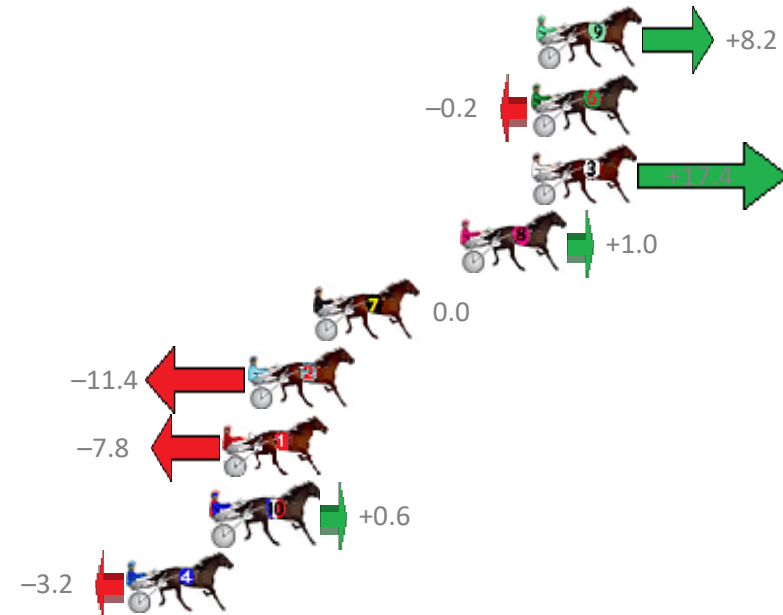

Redcliffe Race 1 Distance 1780m

Wednesday, 16 October 2019

Gross Time: 2:11.30 MileRate: 1:58.70 LeadTime: 11.00s First Qtr: 29.90s Second Qtr: 31.50s Third Qtr: 30.00s Fourth Qtr: 28.90s

NoHorse	Plc	Margin	Time	800Time (W)	400 Time (W)
9 MONUMENTAL	1	0.0m	2:11.30	58.30s (1)	28.31s (1)
6 FLYING WINGARD	2	0.2m	2:11.31	58.91s (1)	28.91s (1)
3 TAYLOR HOOD	3	0.2m	2:11.31	57.62s (1)	28.64s (2)
8 TOP FLIGHT CRUIZE	4	3.0m	2:11.52	58.83s (1)	28.83s (1)
7 JUST ROKIN	5	8.8m	2:11.94	58.90s (0)	28.84s (0)
2 STUDLEIGH WILL	6	11.4m	2:12.12	59.74s (0)	29.67s (0)
1 KAA NAPALI	7	12.4m	2:12.20	59.47s (0)	29.42s (0)
10 KISS CAM	8	12.8m	2:12.22	58.86s (0)	28.90s (1)
4 MO JARNEY	9	16.2m	2:12.47	59.14s (1)	29.25s (2)

Finish Position and metres gained from 800m

Sectionals
Powered by

Home of Australian Harness Sectionals

Get your sectionals delivered to your inbox daily

Check out www.pjdata.com.au

The Racing Queensland Board (trading as Racing Queensland) and provider are not responsible for the completeness or accuracy of any of the information contained herein, and makes no representations about its suitability for any purpose.