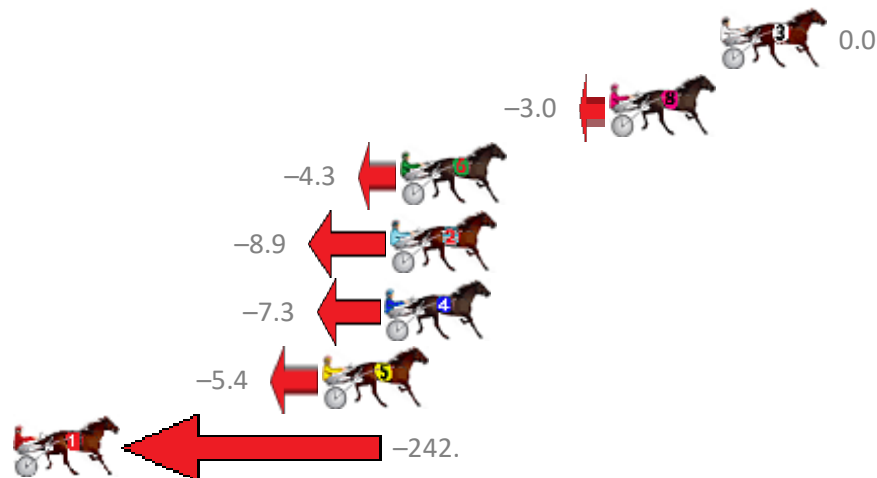

Redcliffe Race 3 Distance 1780m

Wednesday, 16 October 2019

Gross Time: 2:13.10 MileRate: 2:00.30 LeadTime: 11.10s First Qtr: 30.40s Second Qtr: 32.60s Third Qtr: 30.30s Fourth Qtr: 28.70s

NoHorse	Plc	Margin	Time	800Time (W)	400 Time (W)
3 KURAHAUPO GAMBLER	1	0.0m	2:13.10	59.00s (0)	28.70s (0)
8 CELTIC CRUZA	2	4.4m	2:13.42	59.22s (1)	28.93s (1)
6 IMPETUOSO	3	12.7m	2:14.01	59.32s (0)	28.91s (0)
2 IM TOOT	4	13.1m	2:14.04	59.66s (0)	29.27s (0)
4 CIRCLE LINE	5	13.3m	2:14.05	59.54s (1)	29.25s (1)
5 SPRINGFIELD SPIRIT	6	15.8m	2:14.23	59.40s (1)	29.19s (2)
1 MAN WITH ATTITUDE	7	262.9m	2:31.96	76.87s (0)	44.69s (0)

Finish Position and metres gained from 800m

Sectionals
Powered by

Home of Australian Harness Sectionals

Get your sectionals delivered to your inbox daily

Check out www.pjdata.com.au

The Racing Queensland Board (trading as Racing Queensland) and provider are not responsible for the completeness or accuracy of any of the information contained herein, and makes no representations about its suitability for any purpose.