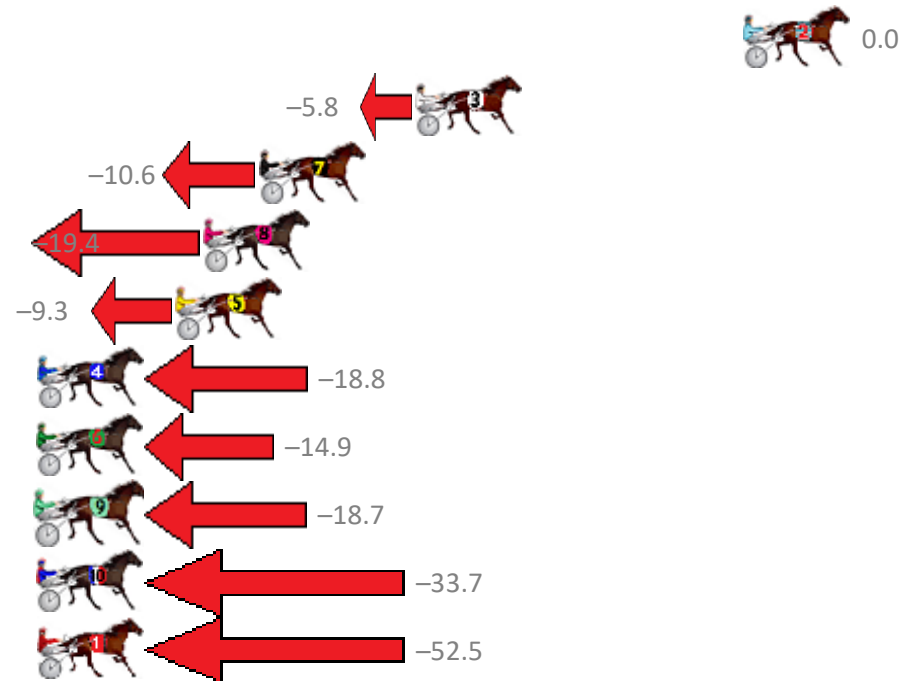

Redcliffe Race 4 Distance 1780m

Wednesday, 16 October 2019

Gross Time: 2:15.20 MileRate: 2:02.30 LeadTime: 11.70s First Qtr: 32.90s Second Qtr: 31.30s Third Qtr: 29.30s Fourth Qtr: 30.00s

No	Horse	Plc	Margin	Time	800Time (W)	400 Time (W)
2	WILD ABOUT TOWN	1	0.0m	2:15.20	59.30s (0)	30.00s (0)
3	THATS FUNNY	2	13.0m	2:16.18	59.73s (1)	30.33s (1)
7	LONESTAR WAY	3	19.2m	2:16.64	60.09s (0)	30.43s (1)
8	PERFECT FEELING	4	21.4m	2:16.80	60.74s (1)	31.26s (1)
5	SHEMOZZLE	5	22.5m	2:16.89	59.99s (1)	30.68s (2)
4	PRIVATE JUJON	6	31.8m	2:17.58	60.69s (0)	31.02s (0)
6	TORQUE TO THE MAX	7	32.7m	2:17.65	60.40s (0)	30.76s (0)
9	VOODOO FELLA	8	36.3m	2:17.92	60.69s (1)	31.30s (1)
10	TRENTLEIGH	9	56.1m	2:19.41	61.80s (1)	32.83s (2)
1	WHATELEY	10	57.1m	2:19.48	63.19s (0)	33.56s (0)

Finish Position and metres gained from 800m

Sectionals
Powered by

Home of Australian Harness Sectionals

Get your sectionals delivered to your inbox daily

Check out www.pjdata.com.au

The Racing Queensland Board (trading as Racing Queensland) and provider are not responsible for the completeness or accuracy of any of the information contained herein, and makes no representations about its suitability for any purpose.