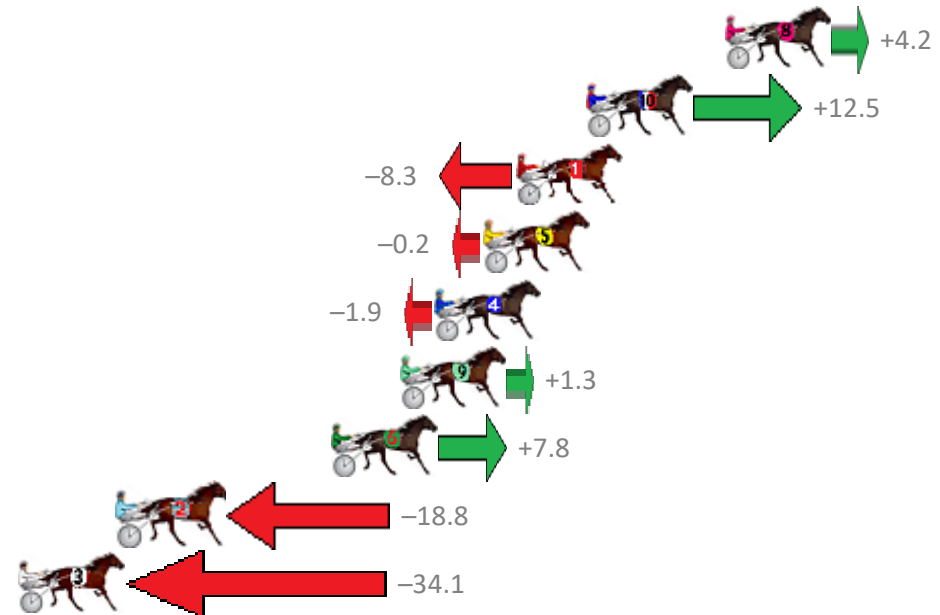

Redcliffe Race 2 Distance 1780m

Wednesday, 23 October 2019

Gross Time: 2:13.00 MileRate: 2:00.30 LeadTime: 11.10s First Qtr: 30.50s Second Qtr: 31.90s Third Qtr: 29.50s Fourth Qtr: 30.00s

NoHorse	Plc	Margin	Time	800Time (W)	400 Time (W)
8 ROWDYS ACE	1	0.0m	2:13.00	59.19s (0)	29.67s (0)
10 COAST WARNING	2	5.5m	2:13.41	58.57s (2)	30.41s (2)
1 KOTARE KASAI	3	8.3m	2:13.62	60.12s (0)	30.62s (0)
5 WANJIRU	4	9.6m	2:13.72	59.51s (0)	29.94s (0)
4 GUTS	5	11.5m	2:13.86	59.64s (1)	30.10s (2)
9 OUR DOUG	6	12.9m	2:13.97	59.40s (1)	30.59s (2)
6 MODERN THOUGHT	7	15.6m	2:14.17	58.92s (1)	30.08s (2)
2 TRENTLEIGH	8	24.0m	2:14.80	60.90s (1)	31.36s (1)
3 SIT DOWN WALTER	9	34.9m	2:15.62	62.04s (1)	32.54s (1)

Finish Position and metres gained from 800m

Sectionals
Powered by

Home of Australian Harness Sectionals

Get your sectionals delivered to your inbox daily

Check out www.pjdata.com.au

The Racing Queensland Board (trading as Racing Queensland) and provider are not responsible for the completeness or accuracy of any of the information contained herein, and makes no representations about its suitability for any purpose.