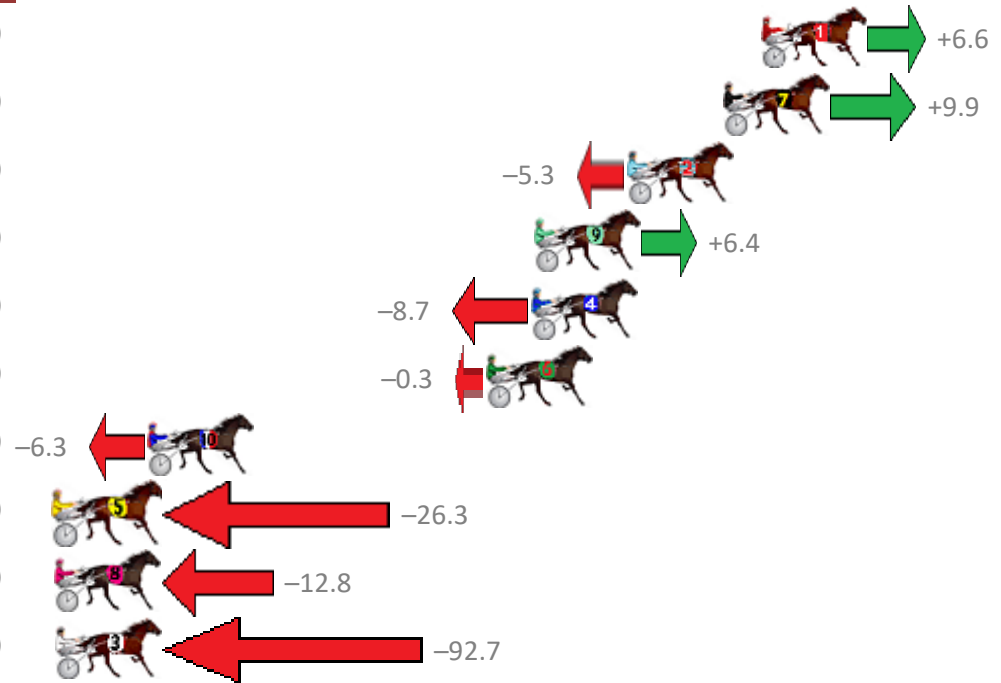

Redcliffe Race 7 Distance 1780m

Wednesday, 23 October 2019

Gross Time: 2:17.80 MileRate: 2:04.60 LeadTime: 15.00s First Qtr: 31.00s Second Qtr: 31.20s Third Qtr: 29.30s Fourth Qtr: 31.30s

No	Horse	Plc	Margin	Time	800Time (W)	400 Time (W)
1	MYRTLE BEACH	1	0.0m	2:17.80	60.10s (1)	30.78s (1)
7	WHATABOYZ	2	1.5m	2:17.92	59.85s (1)	30.67s (2)
2	ILLAWONG CHAMPERS	3	5.3m	2:18.21	61.00s (0)	31.71s (0)
9	MONORAIL	4	9.0m	2:18.50	60.12s (0)	30.77s (1)
4	MY PRECIOUS YANKEE	5	9.1m	2:18.51	61.26s (1)	31.59s (0)
6	NORAHS FLING	6	10.9m	2:18.65	60.62s (0)	30.81s (0)
10	ROSEHILL MAGIC	7	24.3m	2:19.70	61.08s (1)	31.73s (2)
5	GO AHEAD MAKEMYDA	8	31.9m	2:20.30	62.59s (0)	32.84s (0)
8	FULL OF HER SELF	9	35.6m	2:20.59	61.57s (1)	32.51s (3)
3	GREAT CHANCE	10	172.7m	2:31.31	67.62s (0)	38.55s (0)

Finish Position and metres gained from 800m

Sectionals
Powered by

Home of Australian Harness Sectionals

Get your sectionals delivered to your inbox daily

Check out www.pjdata.com.au

The Racing Queensland Board (trading as Racing Queensland) and provider are not responsible for the completeness or accuracy of any of the information contained herein, and makes no representations about its suitability for any purpose.