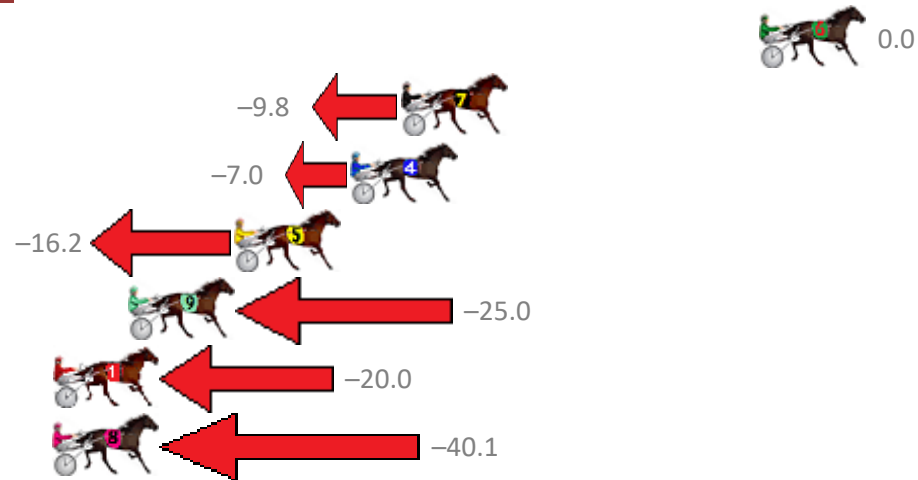

Redcliffe Race 1 Distance 1780m

Wednesday, 23 October 2019

Gross Time: 2:08.50 MileRate: 1:56.20 LeadTime: 11.00s First Qtr: 29.10s Second Qtr: 30.90s Third Qtr: 29.20s Fourth Qtr: 28.30s

NoHorse	Plc	Margin	Time	800Time (W)	400 Time (W)
6 ALWAYS IN COMMAND	1	0.0m	2:08.50	57.50s (0)	28.30s (0)
7 MUCHO MACHO MAN	2	14.2m	2:09.50	58.20s (1)	28.89s (2)
4 MONUMENTAL	3	16.2m	2:09.65	58.00s (0)	28.64s (1)
5 ILLAWONG DREAMTIM	4	20.8m	2:09.97	58.66s (0)	29.30s (0)
9 KARLOO MAC	5	25.0m	2:10.27	59.30s (1)	29.83s (1)
1 OUR PEPPERJACK	6	33.4m	2:10.86	58.94s (0)	29.52s (0)
8 LIFEINHEAVEN	7	50.5m	2:12.07	60.38s (1)	30.80s (2)

Finish Position and metres gained from 800m

Sectionals
Powered by

Home of Australian Harness Sectionals

Get your sectionals delivered to your inbox daily

Check out www.pjdata.com.au

The Racing Queensland Board (trading as Racing Queensland) and provider are not responsible for the completeness or accuracy of any of the information contained herein, and makes no representations about its suitability for any purpose.