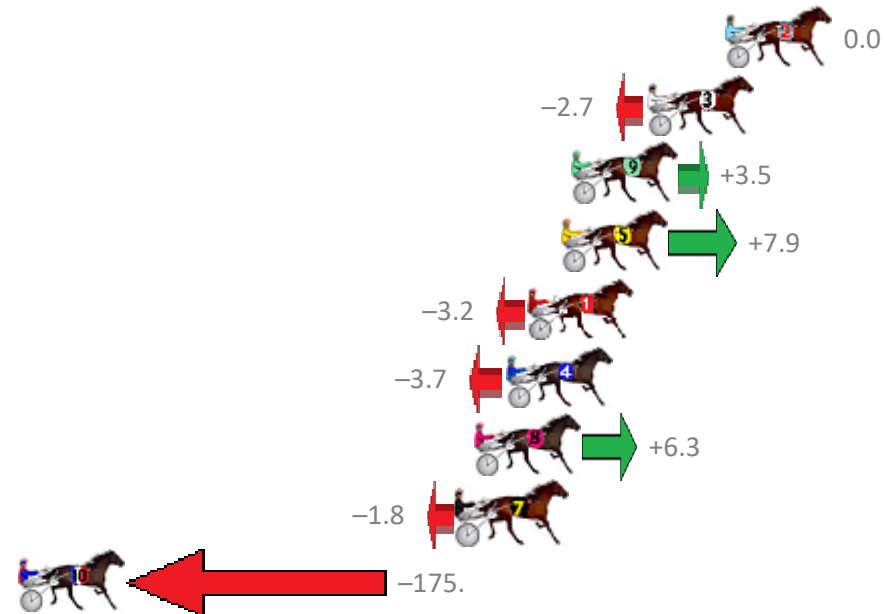

Redcliffe Race 6 Distance 1780m

Wednesday, 23 October 2019

Gross Time: 2:14.20 MileRate: 2:01.30 LeadTime: 11.30s First Qtr: 30.80s Second Qtr: 32.40s Third Qtr: 29.90s Fourth Qtr: 29.80s

NoHorse	Plc	Margin	Time	800Time (W)	400 Time (W)
2 PAGO PAGO	1	0.0m	2:14.20	59.70s (0)	29.80s (0)
3 CHARAS ACCENT	2	3.1m	2:14.43	59.90s (1)	29.91s (1)
9 THATS FUNNY	3	6.1m	2:14.65	59.44s (1)	29.46s (3)
5 LONESTAR WAY	4	6.5m	2:14.68	59.11s (1)	29.51s (1)
1 IDIOTS DREAM	5	7.8m	2:14.78	59.94s (0)	29.98s (0)
4 OUR MASQUERADE	6	8.7m	2:14.85	59.98s (1)	29.93s (2)
8 LANOCH BOY	7	9.9m	2:14.94	59.23s (0)	28.60s (0)
7 SHEMOZZLE	8	10.6m	2:14.99	59.83s (0)	29.81s (0)
10 DELIGHT OF RANI	9	275.8m	2:34.75	72.82s (0)	38.43s (0)

Finish Position and metres gained from 800m

Sectionals
Powered by

Home of Australian Harness Sectionals

Get your sectionals delivered to your inbox daily

Check out www.pjdata.com.au

The Racing Queensland Board (trading as Racing Queensland) and provider are not responsible for the completeness or accuracy of any of the information contained herein, and makes no representations about its suitability for any purpose.