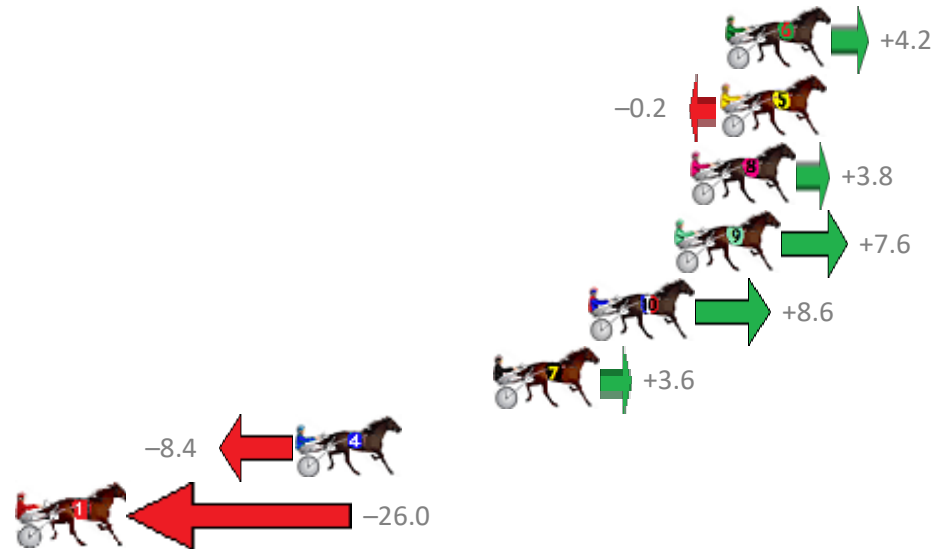

Redcliffe Race 5 Distance 1780m

Wednesday, 23 October 2019

Gross Time: 2:13.10 MileRate: 2:00.40 LeadTime: 11.20s First Qtr: 30.90s Second Qtr: 32.00s Third Qtr: 29.80s Fourth Qtr: 29.20s

NoHorse	Plc	Margin	Time	800Time (W)	400 Time (W)
6 MOONLIGHT BUTCHER	1	0.0m	2:13.10	58.69s (0)	28.89s (0)
5 MY WINGMAN	2	0.2m	2:13.11	59.01s (0)	29.21s (0)
8 OUR LITTLE GIRL	3	1.4m	2:13.20	58.72s (1)	29.02s (1)
9 MAYWYN NO REGRETS	4	2.0m	2:13.25	58.44s (1)	28.76s (1)
10 DOWNTOWN LUCCA	5	5.4m	2:13.49	58.37s (1)	28.66s (1)
7 GROOVY MISS ANNIE	6	9.2m	2:13.77	58.73s (0)	28.88s (0)
4 THE LAST DRAGON	7	17.0m	2:14.34	59.62s (0)	29.77s (0)
1 CLASSYTOFF	8	44.0m	2:16.31	60.92s (0)	31.03s (0)

Finish Position and metres gained from 800m

Sectionals
Powered by

Home of Australian Harness Sectionals

Get your sectionals delivered to your inbox daily

Check out www.pjdata.com.au

The Racing Queensland Board (trading as Racing Queensland) and provider are not responsible for the completeness or accuracy of any of the information contained herein, and makes no representations about its suitability for any purpose.