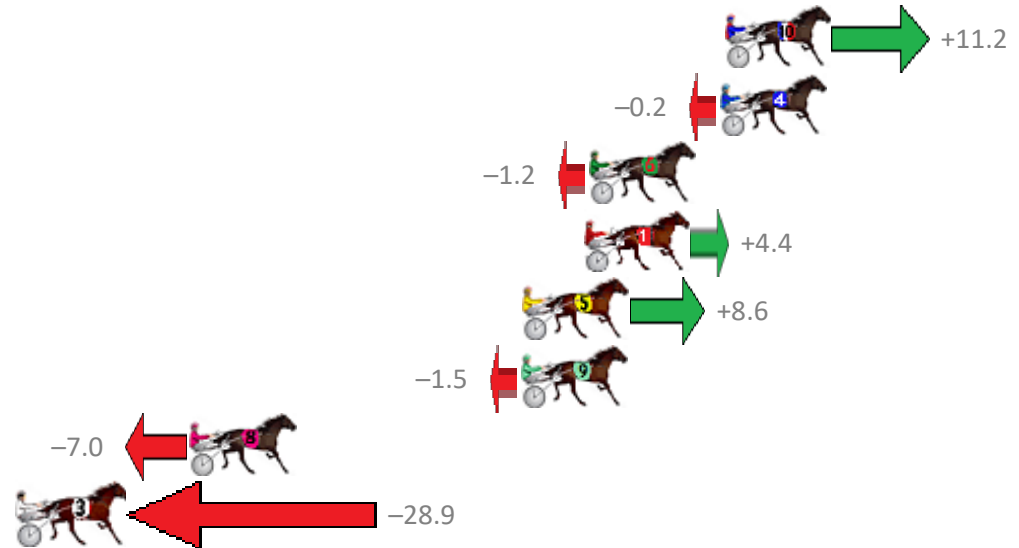

Redcliffe Race 4 Distance 1780m

Wednesday, 23 October 2019

Gross Time: 2:14.00 MileRate: 2:01.10 LeadTime: 11.40s First Qtr: 31.40s Second Qtr: 31.90s Third Qtr: 29.30s Fourth Qtr: 30.00s

No Horse	Plc	Margin	Time	800Time (W)	400 Time (W)
10 GIVE ME FIFTY	1	0.0m	2:14.00	58.47s (1)	28.98s (2)
4 OOZINVILLE	2	0.2m	2:14.01	59.31s (0)	30.01s (0)
6 REDDY FIRE	3	5.4m	2:14.40	59.39s (0)	30.00s (0)
1 PERFECT FEELING	4	5.6m	2:14.42	58.97s (0)	29.58s (0)
5 LAZY BLAZE	5	8.0m	2:14.60	58.66s (1)	29.19s (2)
9 LOMBO SKY HAWK	6	8.1m	2:14.61	59.41s (1)	30.40s (1)
8 CHUMP CHOP	7	21.2m	2:15.59	59.82s (0)	30.32s (0)
3 DATSGOOD	8	31.3m	2:16.35	61.44s (1)	31.36s (1)

Finish Position and metres gained from 800m

Sectionals
Powered by

Home of Australian Harness Sectionals

Get your sectionals delivered to your inbox daily

Check out www.pjdata.com.au

The Racing Queensland Board (trading as Racing Queensland) and provider are not responsible for the completeness or accuracy of any of the information contained herein, and makes no representations about its suitability for any purpose.