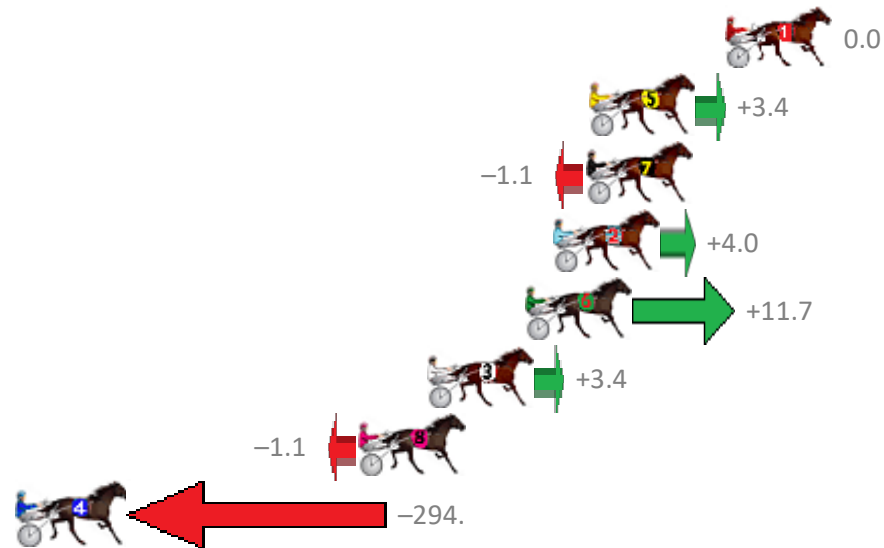

Redcliffe Race 3 Distance 2040m

Wednesday, 23 October 2019

Gross Time: 2:32.20 MileRate: 2:00.10 LeadTime: 30.50s First Qtr: 31.40s Second Qtr: 31.30s Third Qtr: 29.80s Fourth Qtr: 29.20s

NoHorse	Plc	Margin	Time	800Time (W)	400 Time (W)
1 RIVERLEIGH JEFF	1	0.0m	2:32.20	59.00s (0)	29.20s (0)
5 MIDNIGHT BENDER	2	5.4m	2:32.59	58.75s (0)	28.94s (0)
7 DONNY JONES	3	5.5m	2:32.60	59.08s (0)	29.27s (0)
2 BIG IN AMERICA	4	6.8m	2:32.70	58.71s (1)	29.54s (1)
6 KISS CAM	5	7.9m	2:32.78	58.14s (1)	28.93s (1)
3 SPONDOOLEY	6	11.8m	2:33.06	58.75s (1)	29.57s (1)
8 THE HARLEM HAMMER	7	14.5m	2:33.26	59.08s (0)	29.08s (0)
4 TOP FLIGHT CRUIZE	8	300.7m	2:54.15	80.69s (1)	48.23s (0)

Finish Position and metres gained from 800m

Sectionals
Powered by

Home of Australian Harness Sectionals

Get your sectionals delivered to your inbox daily

Check out www.pjdata.com.au

The Racing Queensland Board (trading as Racing Queensland) and provider are not responsible for the completeness or accuracy of any of the information contained herein, and makes no representations about its suitability for any purpose.