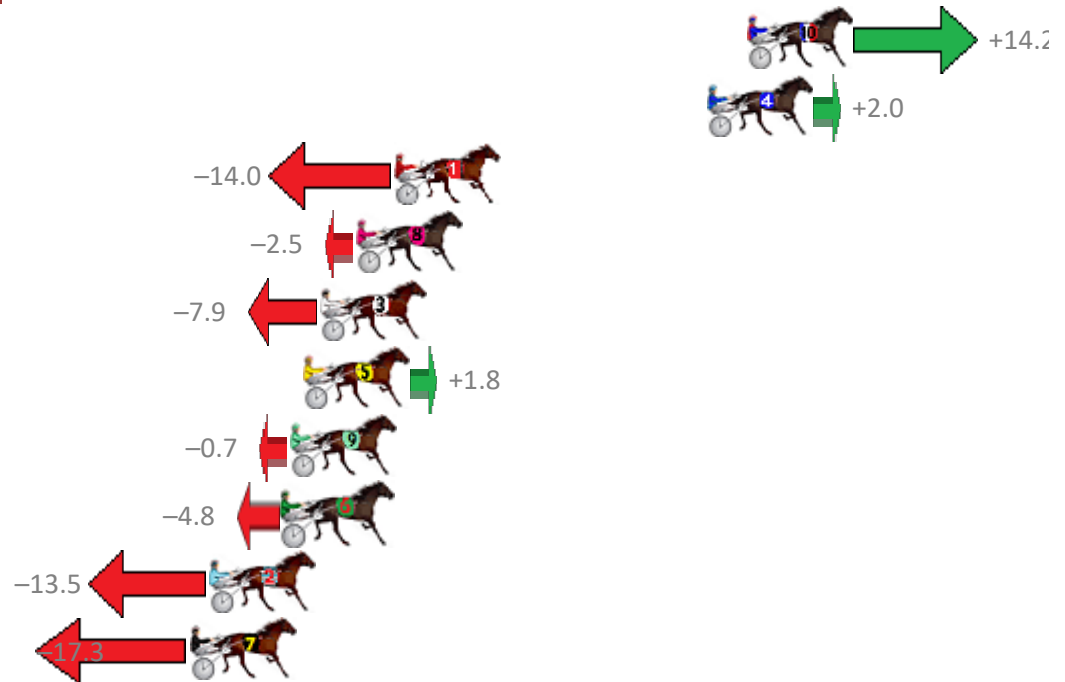

Redcliffe Race 6 Distance 2040m

Friday, 15 November 2019

Gross Time: 2:33.90 MileRate: 2:01.40 LeadTime: 32.00s First Qtr: 31.50s Second Qtr: 30.70s Third Qtr: 29.40s Fourth Qtr: 30.30s

NoHorse	Plc	Margin	Time	800Time (W)	400 Time (W)
10 BILLBOARD BONNIE	1	0.0m	2:33.90	58.64s (2)	30.06s (2)
4 ARBIT MAJOR	2	1.6m	2:34.02	59.55s (1)	30.38s (1)
1 IMA REGAL JET	3	14.0m	2:34.96	60.74s (0)	31.36s (0)
8 ROLL WITH NIKE	4	15.5m	2:35.07	59.89s (1)	30.70s (2)
3 GHOST GUM	5	16.9m	2:35.18	60.29s (0)	30.55s (1)
5 MISS CATALINA	6	17.6m	2:35.23	59.57s (0)	30.28s (1)
9 WEASEL	7	18.1m	2:35.27	59.75s (1)	30.44s (2)
6 TELL THE FUTURE	8	18.4m	2:35.29	60.06s (0)	30.41s (0)
2 BLUE SHARD	9	21.3m	2:35.51	60.71s (1)	31.20s (1)
7 WILD ABOUT TOWN	10	22.1m	2:35.57	60.99s (0)	31.32s (0)

Finish Position and metres gained from 800m

Sectionals
Powered by

Home of Australian Harness Sectionals

Get your sectionals delivered to your inbox daily

Check out www.pjdata.com.au

The Racing Queensland Board (trading as Racing Queensland) and provider are not responsible for the completeness or accuracy of any of the information contained herein, and makes no representations about its suitability for any purpose.