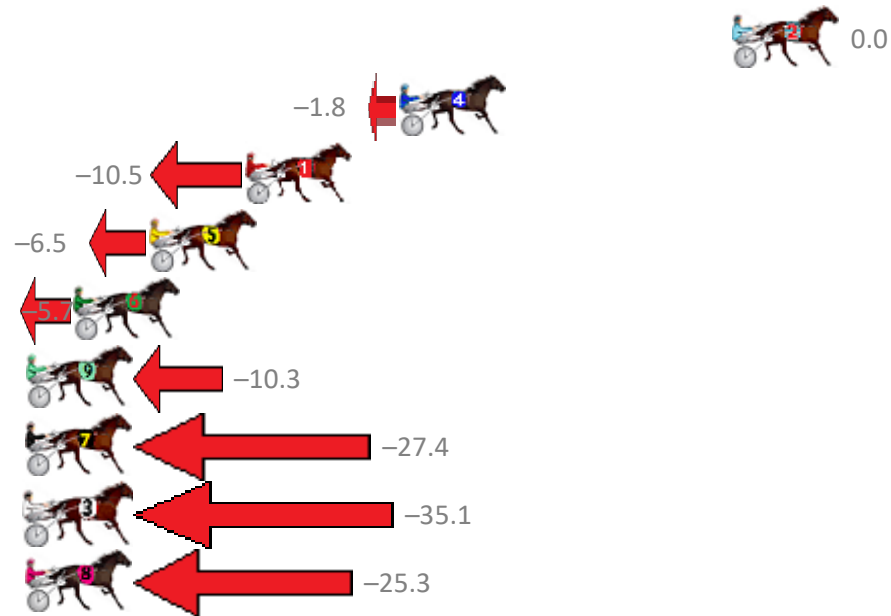

Redcliffe Race 2 Distance 1780m

Friday, 15 November 2019

Gross Time: 2:08.40 MileRate: 1:56.10 LeadTime: 11.20s First Qtr: 28.20s Second Qtr: 31.10s Third Qtr: 28.80s Fourth Qtr: 29.10s

NoHorse	Plc	Margin	Time	800Time (W)	400 Time (W)
2 INVITE ONLY	1	0.0m	2:08.40	57.90s (0)	29.10s (0)
4 KATNISS	2	13.2m	2:09.36	58.03s (1)	29.33s (1)
1 VINTAGE DREAM	3	19.3m	2:09.80	58.66s (0)	29.70s (0)
5 PASS THE SPEIGHTS	4	23.1m	2:10.08	58.37s (1)	29.72s (1)
6 CONDAFEW	5	26.1m	2:10.30	58.31s (0)	29.33s (0)
9 ULTIMATE AD	6	32.5m	2:10.76	58.65s (1)	30.04s (1)
7 JEROSH	7	34.4m	2:10.90	59.88s (1)	31.20s (1)
3 BALLATOR THOR	8	39.7m	2:11.29	60.44s (0)	31.52s (0)
8 LIFEINHEAVEN	9	41.1m	2:11.39	59.73s (0)	30.72s (0)

Finish Position and metres gained from 800m

Sectionals
Powered by

Home of Australian Harness Sectionals

Get your sectionals delivered to your inbox daily

Check out www.pjdata.com.au

The Racing Queensland Board (trading as Racing Queensland) and provider are not responsible for the completeness or accuracy of any of the information contained herein, and makes no representations about its suitability for any purpose.