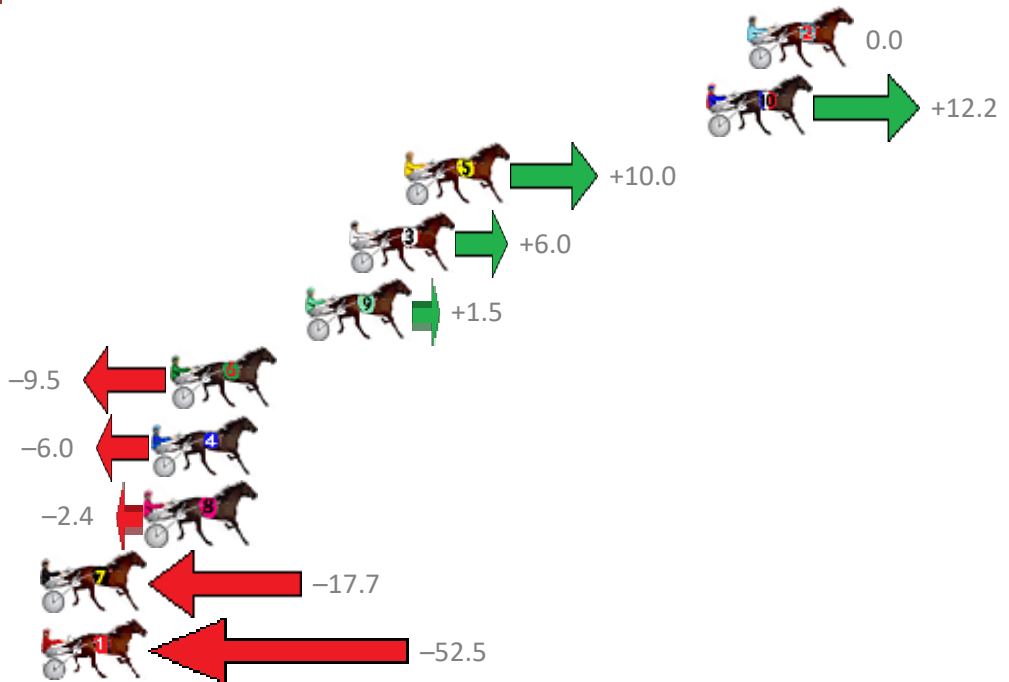

Redcliffe Race 1 Distance 1780m

Friday, 15 November 2019

Gross Time: 2:10.90 MileRate: 1:58.30 LeadTime: 11.20s First Qtr: 29.20s Second Qtr: 30.20s Third Qtr: 29.40s Fourth Qtr: 30.90s

NoHorse	Plc	Margin	Time	800Time (W)	400 Time (W)
2 GOALKICKER	1	0.0m	2:10.90	60.30s (0)	30.90s (0)
10 ARTFUL MAID	2	1.6m	2:11.02	59.38s (2)	30.75s (1)
5 READILY	3	13.6m	2:11.95	59.55s (0)	30.16s (1)
3 ANNAS BEST	4	15.8m	2:12.12	59.85s (1)	30.70s (2)
9 TOO GOOD FOR YOU	5	17.5m	2:12.25	60.19s (0)	30.58s (0)
6 CALLMEDEMARO	6	22.9m	2:12.67	61.02s (1)	31.59s (1)
4 IMA BIRUBI BOY	7	23.6m	2:12.72	60.75s (1)	31.30s (1)
8 TANYAS PAST	8	23.8m	2:12.74	60.48s (2)	31.64s (2)
7 DYNAMIC DEEJAY	9	31.5m	2:13.33	61.63s (0)	31.99s (0)
1 KOOKABURRAPRINCESS	10	59.5m	2:15.50	64.26s (0)	34.49s (0)

Finish Position and metres gained from 800m

Sectionals
Powered by

Home of Australian Harness Sectionals

Get your sectionals delivered to your inbox daily

Check out www.pjdata.com.au

The Racing Queensland Board (trading as Racing Queensland) and provider are not responsible for the completeness or accuracy of any of the information contained herein, and makes no representations about its suitability for any purpose.