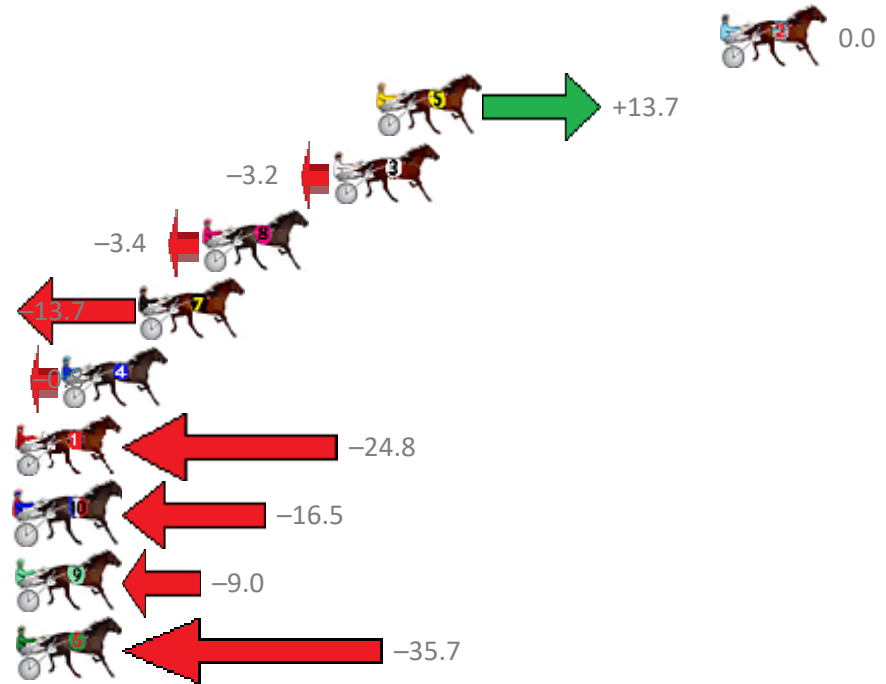

Redcliffe Race 4 Distance 1780m

Thursday, 21 November 2019

Gross Time: 2:11.80 MileRate: 1:59.20 LeadTime: 11.00s First Qtr: 30.10s Second Qtr: 30.50s Third Qtr: 30.00s Fourth Qtr: 30.20s

No Horse	Plc	Margin	Time	800Time (W)	400 Time (W)
2 IAM THE JOKER	1	0.0m	2:11.80	60.20s (0)	30.20s (0)
5 MOLLY MONTANA	2	13.7m	2:12.83	59.17s (1)	30.34s (3)
3 BERTILS DELIGHT	3	15.4m	2:12.96	60.44s (1)	30.53s (2)
8 GROOVY MISS ANNIE	4	20.6m	2:13.36	60.46s (1)	30.56s (2)
7 A ROCKNROLL LEGACY	5	23.1m	2:13.54	61.23s (0)	31.19s (0)
4 CHEYENNE AUTUMN	6	26.2m	2:13.78	60.26s (0)	30.65s (0)
1 PATCHWORK JET	7	29.6m	2:14.03	62.07s (0)	32.01s (0)
10 WECANONLYHOPE	8	30.5m	2:14.10	61.44s (0)	31.34s (0)
9 GRINYDONTCHA	9	30.8m	2:14.13	60.88s (1)	31.12s (3)
6 WILLSINTOWN	10	42.9m	2:15.04	62.89s (1)	32.68s (1)

Finish Position and metres gained from 800m

Sectionals
Powered by

Home of Australian Harness Sectionals

Get your sectionals delivered to your inbox daily

Check out www.pjdata.com.au

The Racing Queensland Board (trading as Racing Queensland) and provider are not responsible for the completeness or accuracy of any of the information contained herein, and makes no representations about its suitability for any purpose.