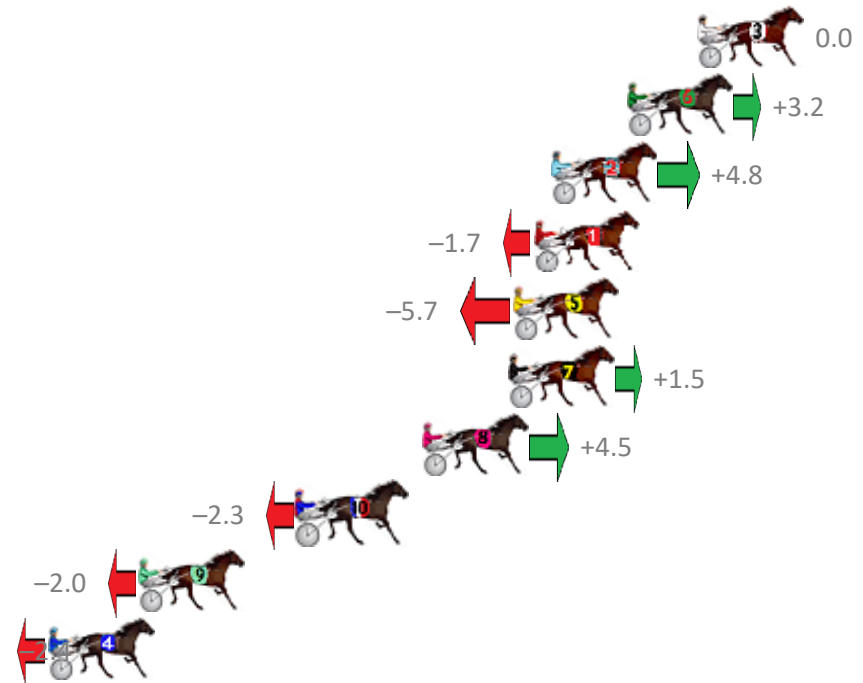

Redcliffe Race 5 Distance 1780m

Thursday, 21 November 2019

Gross Time: 2:11.50 MileRate: 1:58.90 LeadTime: 10.90s First Qtr: 31.20s Second Qtr: 31.00s Third Qtr: 29.20s Fourth Qtr: 29.20s

No Horse	Plc	Margin	Time	800Time (W)	400 Time (W)
3 MY CARMEN	1	0.0m	2:11.50	58.40s (0)	29.20s (0)
6 IMA BIRUBI BOY	2	2.8m	2:11.70	58.17s (1)	28.85s (1)
2 HESLUVABLE	3	5.8m	2:11.92	58.05s (1)	28.72s (1)
1 THATS FUNNY	4	6.5m	2:11.97	58.52s (0)	29.29s (0)
5 GUTS	5	7.3m	2:12.03	58.82s (1)	29.50s (1)
7 IMA REGAL JET	6	7.5m	2:12.05	58.29s (0)	29.03s (0)
8 ROLL WITH NIKE	7	10.9m	2:12.30	58.07s (1)	28.75s (1)
10 MARTHAS VINEYARD	8	15.9m	2:12.66	58.57s (0)	29.24s (0)
9 STUDLEIGH WILL	9	22.2m	2:13.12	58.55s (1)	29.58s (2)
4 CAMPBELL BEST	10	25.8m	2:13.38	58.58s (2)	30.24s (2)

Finish Position and metres gained from 800m

Sectionals
Powered by

Home of Australian Harness Sectionals

Get your sectionals delivered to your inbox daily

Check out www.pjdata.com.au

The Racing Queensland Board (trading as Racing Queensland) and provider are not responsible for the completeness or accuracy of any of the information contained herein, and makes no representations about its suitability for any purpose.