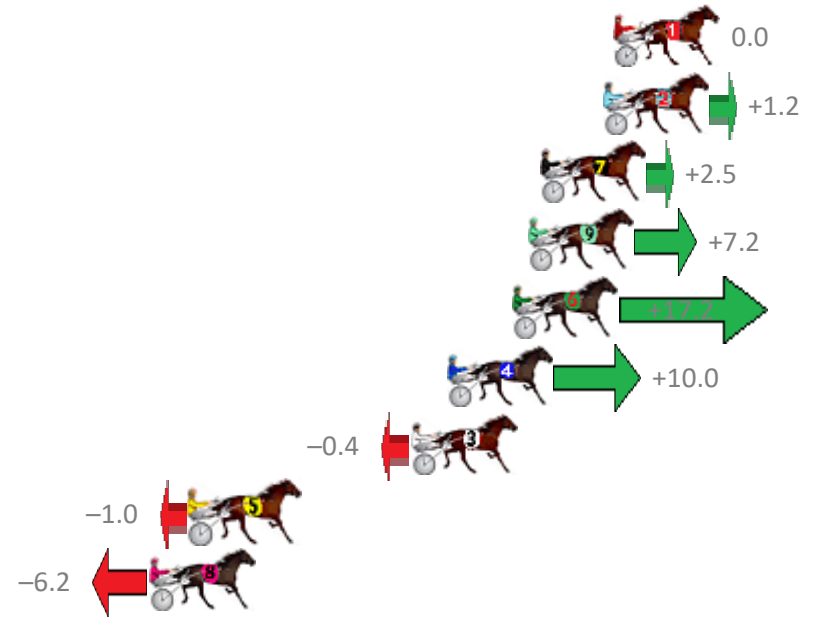

Redcliffe Race 6 Distance 1780m

Thursday, 21 November 2019

Gross Time: 2:11.00 MileRate: 1:58.50 LeadTime: 11.10s First Qtr: 30.80s Second Qtr: 30.30s Third Qtr: 29.00s Fourth Qtr: 29.80s

No Horse	Plc	Margin	Time	800Time (W)	400 Time (W)
1 SPEECHCRAFT	1	0.0m	2:11.00	58.80s (0)	29.80s (0)
2 SLIPPERY JADE	2	0.4m	2:11.03	58.71s (1)	29.56s (1)
7 MISSINMEMATE	3	2.9m	2:11.22	58.62s (0)	29.66s (0)
9 GEST AS SMART	4	3.4m	2:11.25	58.27s (0)	29.35s (1)
6 KISS CAM	5	4.0m	2:11.30	57.54s (1)	29.26s (3)
4 FRENCH GLOBE	6	6.6m	2:11.49	58.06s (1)	29.40s (2)
3 RANCHO MAN	7	8.0m	2:11.60	58.83s (1)	29.84s (2)
5 SOCIAL MEDIA	8	16.8m	2:12.25	58.87s (0)	30.01s (0)
8 TANYAS PAST	9	18.4m	2:12.37	59.26s (1)	30.63s (3)

Finish Position and metres gained from 800m

Sectionals
Powered by

Home of Australian Harness Sectionals

Get your sectionals delivered to your inbox daily

Check out www.pjdata.com.au

The Racing Queensland Board (trading as Racing Queensland) and provider are not responsible for the completeness or accuracy of any of the information contained herein, and makes no representations about its suitability for any purpose.