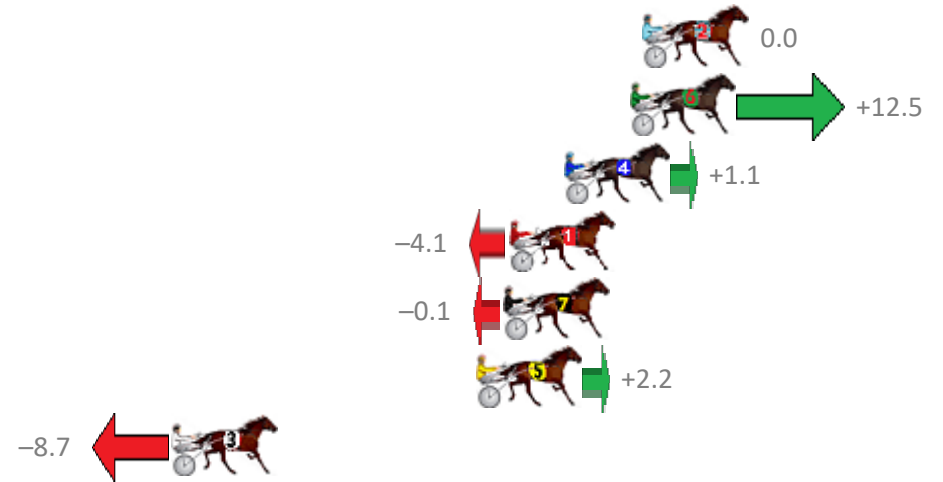

Redcliffe Race 1 Distance 2040m

Thursday, 21 November 2019

Gross Time: 2:31.40   MileRate: 1:59.50   LeadTime: 30.80s   First Qtr: 31.50s   Second Qtr: 30.50s   Third Qtr: 28.70s   Fourth Qtr: 29.90s

No Horse	Plc	Margin	Time	800Time (W)	400 Time (W)
2 TAXI METER	1	0.0m	2:31.40	58.60s (1)	29.90s (1)
6 THE HARLEM HAMMER	2	0.5m	2:31.44	57.68s (1)	28.73s (2)
4 SONNY ORLANDO	3	3.1m	2:31.63	58.52s (1)	29.73s (1)
1 TORQUE WITH ESTEEM	4	5.3m	2:31.80	58.90s (0)	30.24s (0)
7 READILY	5	5.5m	2:31.81	58.61s (0)	29.92s (0)
5 DARBY BRIGHTS	6	6.6m	2:31.89	58.44s (1)	29.38s (1)
3 ONYAJANS	7	18.7m	2:32.80	59.24s (0)	30.34s (0)

Finish Position and metres gained from 800m

Sectionals
Powered by

Home of Australian Harness Sectionals

Get your sectionals delivered to your inbox daily

Check out www.pjdata.com.au

The Racing Queensland Board (trading as Racing Queensland) and provider are not responsible for the completeness or accuracy of any of the information contained herein, and makes no representations about its suitability for any purpose.