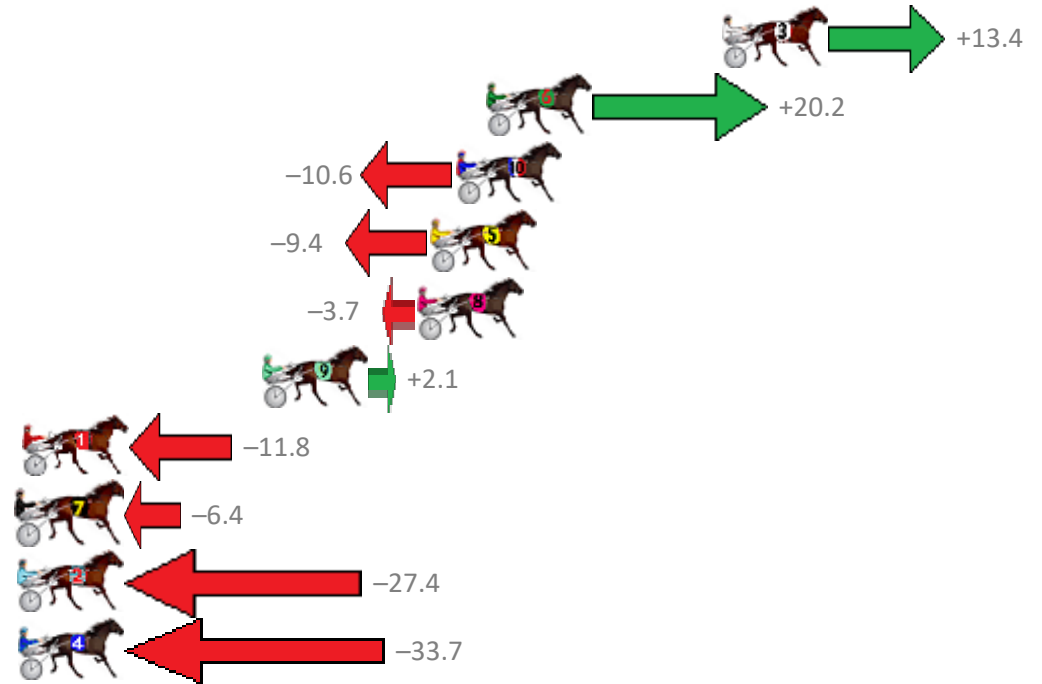

Redcliffe Race 8 Distance 1780m

Thursday, 21 November 2019

Gross Time: 2:08.90 MileRate: 1:56.60 LeadTime: 10.90s First Qtr: 29.70s Second Qtr: 29.40s Third Qtr: 28.70s Fourth Qtr: 30.20s

No Horse	Plc	Margin	Time	800Time (W)	400 Time (W)
3 TAKITIMU EXPRESS	1	0.0m	2:08.90	57.91s (1)	29.79s (2)
6 WHOSTOLEMYPIGEON	2	9.4m	2:09.61	57.41s (1)	29.78s (1)
10 FEELINGFORARAINBOW	3	10.6m	2:09.70	59.68s (2)	31.00s (2)
5 TROUBLESOME DAVE	4	11.6m	2:09.78	59.59s (1)	31.05s (1)
8 MACH TORQUE	5	12.1m	2:09.81	59.17s (1)	30.68s (1)
9 MONUMENTAL	6	18.3m	2:10.28	58.75s (1)	30.75s (2)
1 SOLDIER OF FORTUNE	7	27.8m	2:11.00	59.77s (0)	31.18s (0)
7 LIFEINHEAVEN	8	30.6m	2:11.21	59.37s (0)	31.00s (0)
2 LIFES A JUNGLE	9	34.2m	2:11.48	60.92s (0)	32.01s (0)
4 WEEDONS EXPRESS	10	35.7m	2:11.60	61.38s (0)	32.52s (0)

Finish Position and metres gained from 800m

Sectionals
Powered by

Home of Australian Harness Sectionals

Get your sectionals delivered to your inbox daily

Check out www.pjdata.com.au

The Racing Queensland Board (trading as Racing Queensland) and provider are not responsible for the completeness or accuracy of any of the information contained herein, and makes no representations about its suitability for any purpose.