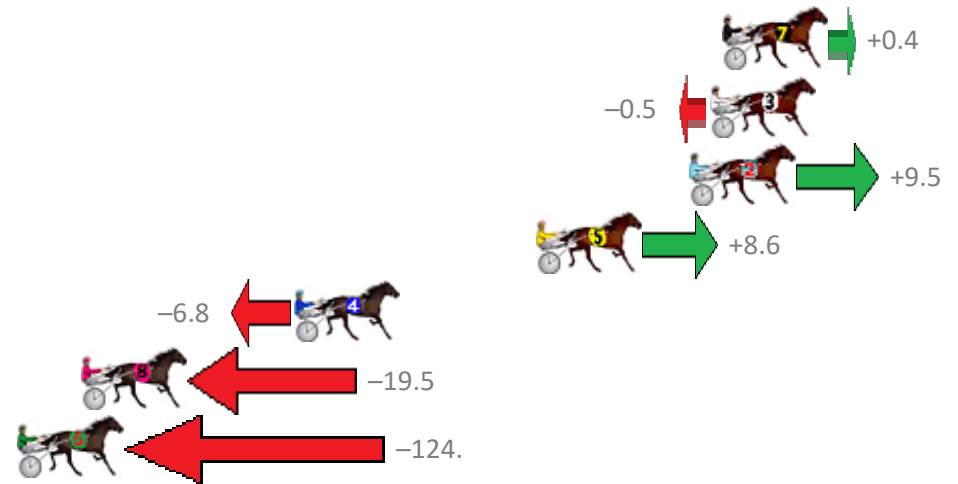

Redcliffe Race 3 Distance 2040m

Thursday, 21 November 2019

Gross Time: 2:32.20 MileRate: 2:00.10 LeadTime: 30.40s First Qtr: 31.10s Second Qtr: 30.60s Third Qtr: 29.40s Fourth Qtr: 30.70s

No Horse	Plc	Margin	Time	800Time (W)	400 Time (W)
7 ARBIT MAJOR	1	0.0m	2:32.20	60.07s (1)	30.33s (0)
3 CALL ME TRISH	2	0.5m	2:32.24	60.14s (0)	30.74s (0)
2 MAYWYN NO REGRETS	3	1.3m	2:32.30	59.39s (0)	30.11s (0)
5 MISS CATALINA	4	7.4m	2:32.77	59.45s (0)	30.35s (1)
4 KIT KATS CHAT	5	17.0m	2:33.50	60.61s (1)	31.45s (1)
8 BEEJAYS DELIGHT	6	25.5m	2:34.16	61.56s (1)	32.44s (1)
6 WHATA CHALLENGE	7	139.6m	2:42.91	69.46s (1)	38.73s (1)

Finish Position and metres gained from 800m

Sectionals
Powered by

Home of Australian Harness Sectionals

Get your sectionals delivered to your inbox daily

Check out www.pjdata.com.au

The Racing Queensland Board (trading as Racing Queensland) and provider are not responsible for the completeness or accuracy of any of the information contained herein, and makes no representations about its suitability for any purpose.