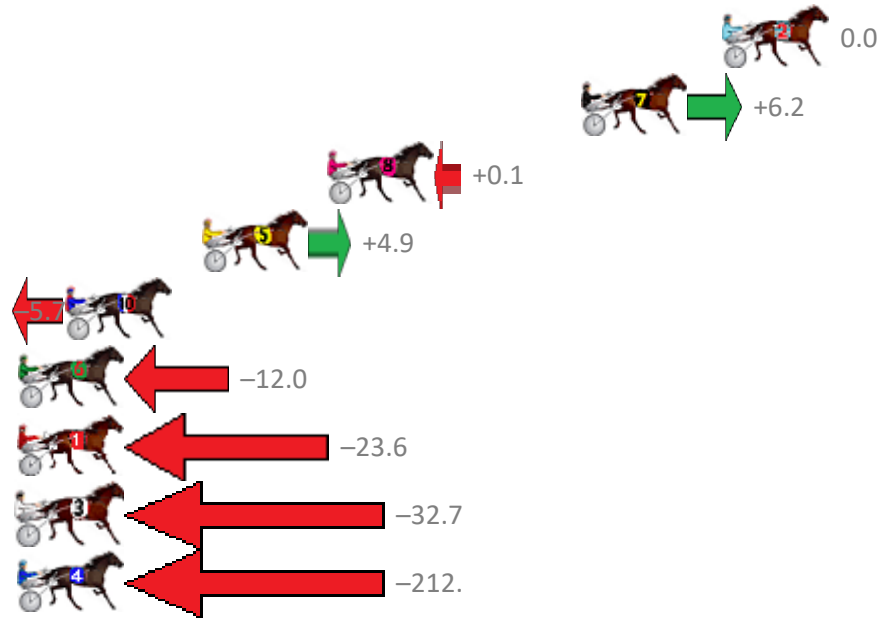

Redcliffe Race 2 Distance 1780m

Thursday, 21 November 2019

Gross Time: 2:13.00 MileRate: 2:00.30 LeadTime: 11.50s First Qtr: 31.80s Second Qtr: 30.50s Third Qtr: 29.60s Fourth Qtr: 29.60s

No Horse	Plc	Margin	Time	800Time (W)	400 Time (W)
2 VOODOO FELLA	1	0.0m	2:13.00	59.20s (0)	29.60s (0)
7 COUNTRY RUN	2	5.6m	2:13.41	58.74s (0)	29.11s (2)
8 BELLA GODIVA	3	15.7m	2:14.16	59.19s (1)	30.57s (1)
5 HOLLIE	4	20.7m	2:14.53	58.84s (1)	29.92s (1)
10 ALL MADNESS	5	26.1m	2:14.93	59.62s (1)	30.97s (2)
6 MELTON MAX GENTLE	6	28.8m	2:15.13	60.09s (0)	30.38s (0)
1 QUALITY TIME	7	31.0m	2:15.29	60.95s (0)	31.15s (0)
3 SCHOOPY	8	44.1m	2:16.26	61.62s (1)	32.05s (1)
4 PERFECT FEELING	9	250.4m	2:31.53	74.92s (1)	36.29s (1)

Finish Position and metres gained from 800m

Sectionals
Powered by

Home of Australian Harness Sectionals

Get your sectionals delivered to your inbox daily

Check out www.pjdata.com.au

The Racing Queensland Board (trading as Racing Queensland) and provider are not responsible for the completeness or accuracy of any of the information contained herein, and makes no representations about its suitability for any purpose.