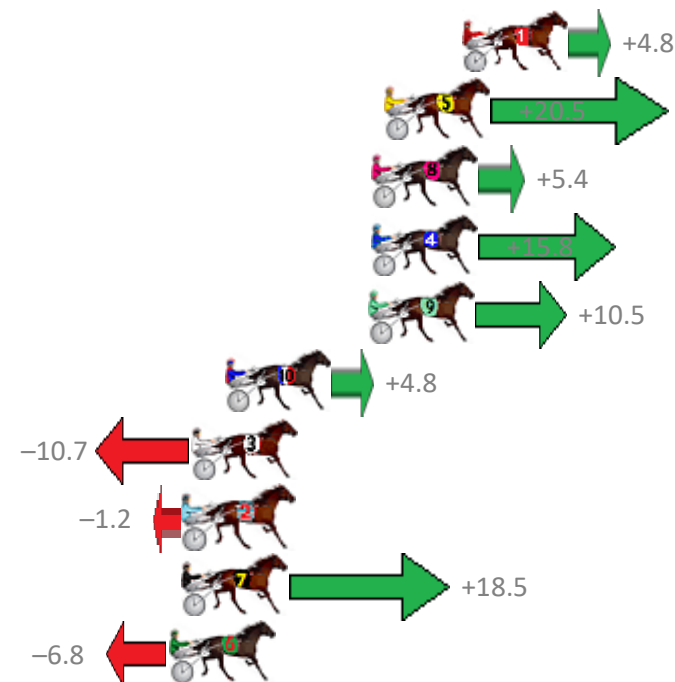

Albion Park Race 1 Distance 1660m

Saturday, 7 December 2019

Gross Time: 1:57.10 MileRate: 1:53.50 LeadTime: 3.40s First Qtr: 27.60s Second Qtr: 30.50s Third Qtr: 26.90s Fourth Qtr: 28.70s

NoHorse	Plc	Margin	Time	800Time (W)	400 Time (W)
1 SEEUINNASHVILLE	1	0.0m	1:57.10	55.27s (0)	28.38s (0)
5 SPARKLING CULLECT	2	3.1m	1:57.32	54.18s (1)	27.36s (1)
8 FIOKI	3	3.6m	1:57.36	55.22s (0)	28.30s (0)
4 CLARRY	4	3.6m	1:57.36	54.50s (1)	27.71s (1)
9 CLARKEY	5	3.7m	1:57.37	54.87s (1)	28.06s (2)
10 WHISKEY BLAZE	6	9.4m	1:57.77	55.27s (0)	28.40s (0)
3 SPIKE BROMAC	7	10.7m	1:57.87	56.34s (0)	29.47s (0)
2 PARISIAN ROCKSTAR	8	11.0m	1:57.89	55.68s (1)	28.87s (1)
7 TULHURST ACE	9	11.1m	1:57.90	54.31s (1)	27.96s (0)
6 SQUIRE	10	11.6m	1:57.93	56.07s (1)	29.35s (1)

Finish Position and metres gained from 800m

Sectionals
Powered by

Home of Australian Harness Sectionals

Get your sectionals delivered to your inbox daily

Check out www.pjdata.com.au

The Racing Queensland Board (trading as Racing Queensland) and provider are not responsible for the completeness or accuracy of any of the information contained herein, and makes no representations about its suitability for any purpose.