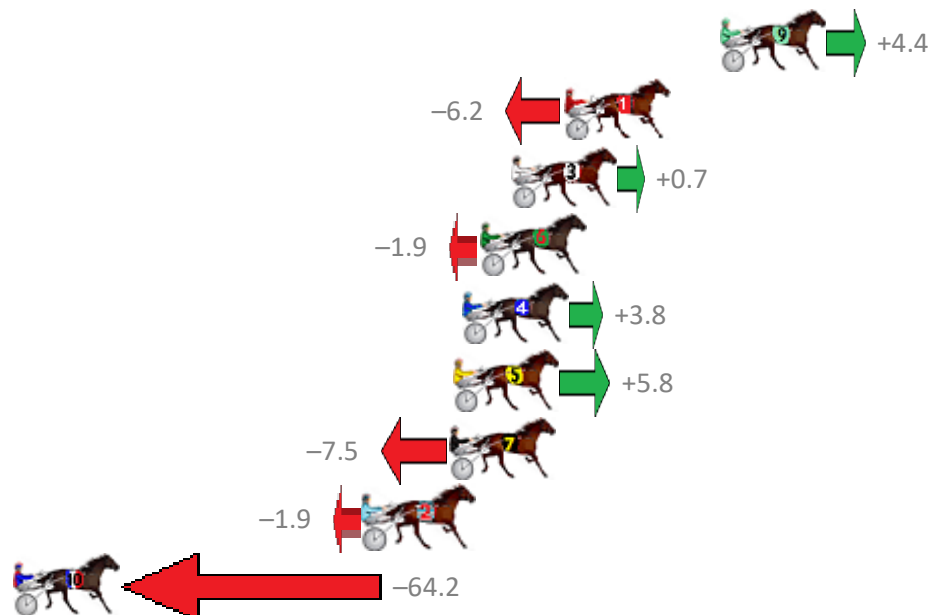

Albion Park Race 5 Distance 1660m

Saturday, 7 December 2019

Gross Time: 1:57.60 MileRate: 1:54.00 LeadTime: 3.40s First Qtr: 28.00s Second Qtr: 30.10s Third Qtr: 27.60s Fourth Qtr: 28.50s

NoHorse	Plc	Margin	Time	800Time (W)	400 Time (W)
9 BEE GEES BANDIT	1	0.0m	1:57.60	55.79s (0)	28.17s (0)
1 SABRAGE	2	6.2m	1:58.04	56.53s (0)	28.94s (0)
3 HEZ RAZOR SHARP	3	8.3m	1:58.19	56.05s (0)	28.46s (0)
6 PETES SAID SO	4	9.5m	1:58.28	56.23s (1)	28.51s (1)
4 PROFICIENT	5	10.2m	1:58.33	55.83s (0)	28.22s (0)
5 TIN ROOF RAIDER	6	10.6m	1:58.36	55.69s (1)	28.06s (2)
7 LEXUS ON THE BEACH	7	10.7m	1:58.36	56.63s (1)	28.96s (1)
2 SIR JULIAN	8	14.1m	1:58.60	56.23s (1)	28.44s (1)
10 WEEDONS EXPRESS	9	164.2m	2:09.30	60.60s (0)	30.94s (0)

Finish Position and metres gained from 800m

Sectionals
Powered by

Home of Australian Harness Sectionals

Get your sectionals delivered to your inbox daily

Check out www.pjdata.com.au

The Racing Queensland Board (trading as Racing Queensland) and provider are not responsible for the completeness or accuracy of any of the information contained herein, and makes no representations about its suitability for any purpose.