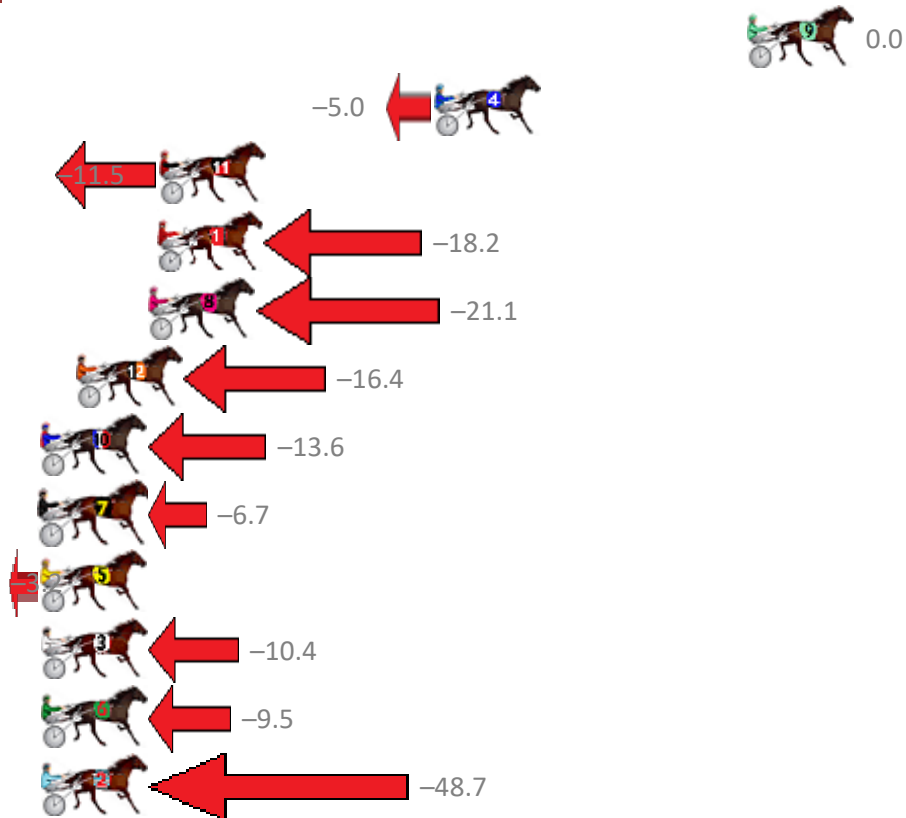

Albion Park Race 3 Distance 2138m

Saturday, 7 December 2019

Gross Time: 2:33.20 MileRate: 1:55.30 LeadTime: 36.90s First Qtr: 28.70s Second Qtr: 30.40s Third Qtr: 28.20s Fourth Qtr: 29.00s

NoHorse	Plc	Margin	Time	800Time (W)	400 Time (W)
9 CHARMING MAJOR	1	0.0m	2:33.20	57.20s (0)	29.00s (0)
4 BEEF CITY BLAZE	2	12.4m	2:34.10	57.56s (1)	29.20s (1)
11 FEEL THE REIGN	3	23.3m	2:34.89	58.02s (1)	29.66s (1)
1 GOTTA MOMENT	4	23.4m	2:34.90	58.50s (0)	30.00s (0)
8 BALLACHULISH	5	23.7m	2:34.92	58.71s (1)	30.33s (1)
12 COREY WILLIAM	6	26.6m	2:35.13	58.37s (0)	29.83s (0)
10 COLONEL JOY	7	28.2m	2:35.24	58.17s (2)	30.04s (2)
7 ONE WISE MAN	8	28.9m	2:35.30	57.68s (1)	29.73s (1)
5 OUR SIR IVANHOE	9	29.6m	2:35.35	57.43s (1)	29.06s (2)
3 TRAIN WRECK	10	32.2m	2:35.53	57.94s (2)	29.93s (2)
6 RANDOM TASK	11	36.5m	2:35.85	57.88s (2)	29.85s (1)
2 DONNY JONES	12	65.3m	2:37.93	60.68s (1)	31.73s (0)

Finish Position and metres gained from 800m

Sectionals
Powered by

Home of Australian Harness Sectionals

Get your sectionals delivered to your inbox daily

Check out www.pjdata.com.au

The Racing Queensland Board (trading as Racing Queensland) and provider are not responsible for the completeness or accuracy of any of the information contained herein, and makes no representations about its suitability for any purpose.