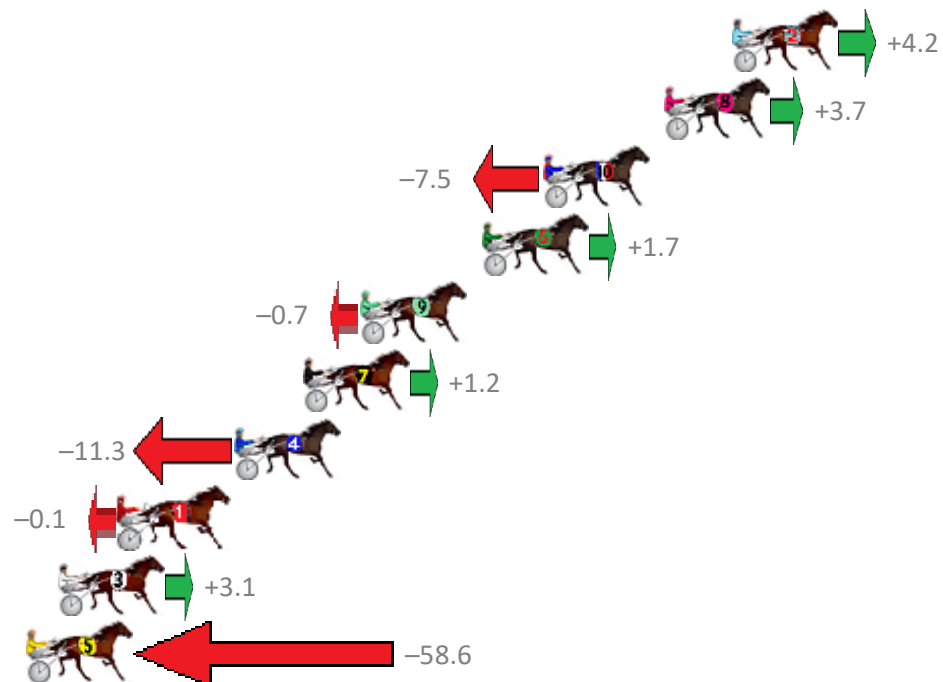

Albion Park Race 10 Distance 2647m

Saturday, 7 December 2019

Gross Time: 3:25.50 MileRate: 2:05.00 LeadTime: 83.80s First Qtr: 32.00s Second Qtr: 32.50s Third Qtr: 28.10s Fourth Qtr: 29.10s

NoHorse	Plc	Margin	Time	800Time (W)	400 Time (W)
2 REIGN ON ME	1	0.0m	3:25.50	56.90s (0)	28.77s (0)
8 QUIETLY SPOKEN	2	2.7m	3:25.70	56.94s (1)	29.15s (1)
10 MIRACLE RISING	3	7.5m	3:26.05	57.74s (0)	29.65s (0)
6 ASTRAL RULER	4	9.9m	3:26.22	57.08s (1)	29.33s (1)
9 CLOVER MAC	5	14.7m	3:26.57	57.25s (0)	29.21s (1)
7 MAJESTIC SIMON	6	17.0m	3:26.74	57.11s (0)	29.13s (0)
4 JETER	7	19.7m	3:26.93	58.01s (0)	29.70s (0)
1 SKYLINE	8	24.3m	3:27.27	57.21s (0)	29.54s (1)
3 ROSEHILL MAGIC	9	26.7m	3:27.44	56.98s (0)	29.33s (0)
5 SPRINGBANK EDEN	10	158.6m	3:37.04	61.39s (0)	31.91s (0)

Finish Position and metres gained from 800m

Sectionals
Powered by

Home of Australian Harness Sectionals

Get your sectionals delivered to your inbox daily

Check out www.pjdata.com.au

The Racing Queensland Board (trading as Racing Queensland) and provider are not responsible for the completeness or accuracy of any of the information contained herein, and makes no representations about its suitability for any purpose.