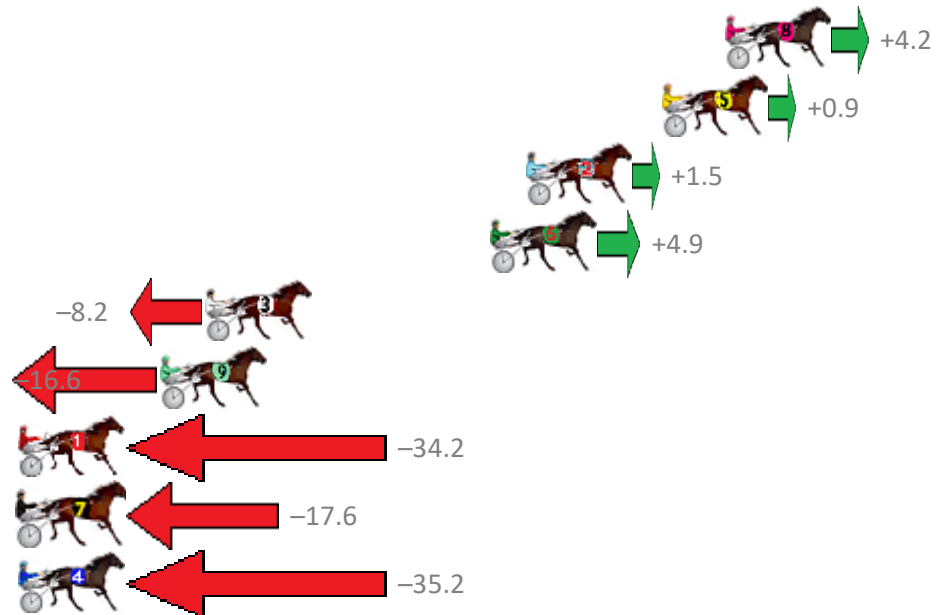

Albion Park Race 4 Distance 1660m

Saturday, 7 December 2019

Gross Time: 1:56.20 MileRate: 1:52.70 LeadTime: 3.30s First Qtr: 28.40s Second Qtr: 28.10s Third Qtr: 27.80s Fourth Qtr: 28.60s

NoHorse	Plc	Margin	Time	800Time (W)	400 Time (W)
8 MY MASTERCRAFTSMA	1	0.0m	1:56.20	56.10s (0)	28.57s (0)
5 DANCE FOR GLORY	2	2.5m	1:56.38	56.34s (1)	28.78s (1)
2 LIVING AGAIN	3	7.9m	1:56.76	56.29s (0)	28.62s (0)
6 ARTHUR LOWE	4	9.3m	1:56.86	56.05s (0)	28.35s (0)
3 JUMPING JOLT	5	20.6m	1:57.67	56.98s (2)	29.59s (2)
9 ZAHVEN BANNER	6	22.4m	1:57.80	57.57s (2)	30.06s (2)
1 OUR MAJOR DAY	7	34.2m	1:58.65	58.81s (0)	30.43s (1)
7 WITH AUTHORITY	8	35.2m	1:58.72	57.64s (2)	30.10s (1)
4 OUR BONDI BEACH	9	43.6m	1:59.32	58.88s (1)	30.93s (2)

Finish Position and metres gained from 800m

Sectionals
Powered by

Home of Australian Harness Sectionals

Get your sectionals delivered to your inbox daily

Check out www.pjdata.com.au

The Racing Queensland Board (trading as Racing Queensland) and provider are not responsible for the completeness or accuracy of any of the information contained herein, and makes no representations about its suitability for any purpose.