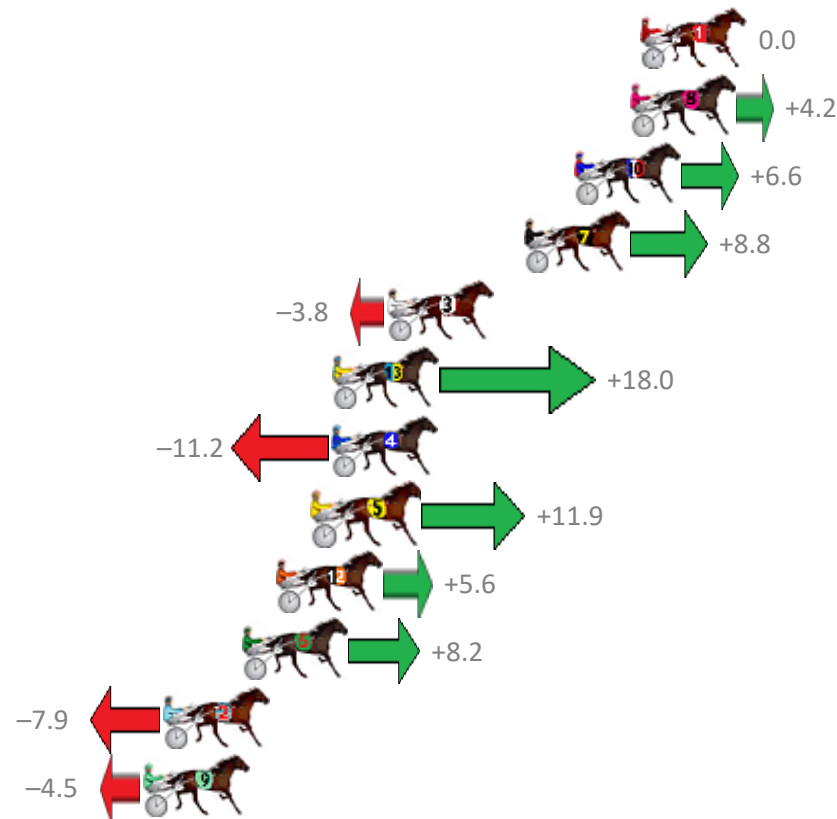

Albion Park Race 6 Distance 1660m

Saturday, 7 December 2019

Gross Time: 1:56.00 MileRate: 1:52.50 LeadTime: 3.30s First Qtr: 27.20s Second Qtr: 28.90s Third Qtr: 27.30s Fourth Qtr: 29.30s

NoHorse	Plc	Margin	Time	800Time (W)	400 Time (W)
1 MATTGREGOR	1	0.0m	1:56.00	56.60s (0)	29.30s (0)
8 DREAM TO SHARE	2	0.4m	1:56.03	56.30s (0)	29.02s (0)
10 MACH ALERT	3	2.6m	1:56.19	56.13s (0)	28.88s (0)
7 FAME ASSURED	4	4.6m	1:56.34	55.98s (0)	28.71s (0)
3 GLENFERRIE HOOD	5	10.0m	1:56.73	56.87s (1)	29.42s (1)
13 SMOOTH SHOWGIRL	6	12.2m	1:56.89	55.33s (1)	28.38s (1)
4 SAMS THE MASTER	7	12.2m	1:56.89	57.39s (1)	29.94s (1)
5 ALWAYS IN COMMAND	8	12.9m	1:56.94	55.76s (1)	28.72s (2)
12 CLINTAL DO	9	14.4m	1:57.05	56.20s (1)	29.05s (1)
6 HUGHIE GREEN	10	15.8m	1:57.16	56.02s (0)	29.14s (0)
2 WATCH PULP FICTION	11	18.9m	1:57.38	57.16s (1)	29.88s (2)
9 BAD BILLY	12	19.7m	1:57.44	56.92s (1)	29.57s (2)

Finish Position and metres gained from 800m

Sectionals
Powered by

Home of Australian Harness Sectionals

Get your sectionals delivered to your inbox daily

Check out www.pjdata.com.au

The Racing Queensland Board (trading as Racing Queensland) and provider are not responsible for the completeness or accuracy of any of the information contained herein, and makes no representations about its suitability for any purpose.