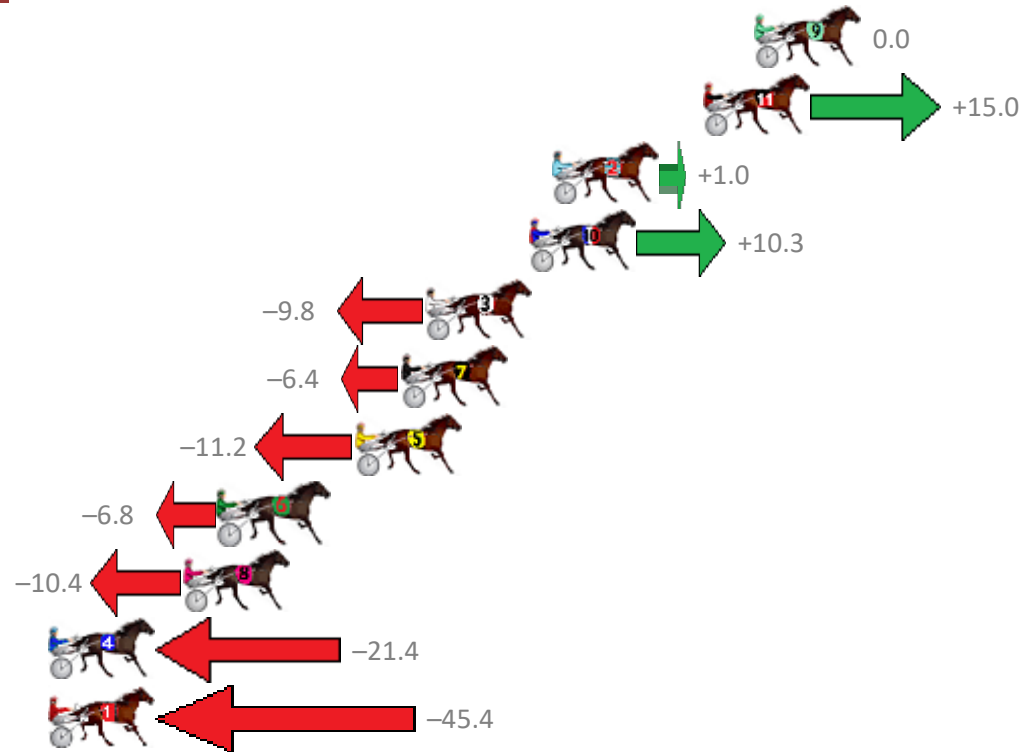

Albion Park Race 8 Distance 2647m

Saturday, 7 December 2019

Gross Time: 3:21.80 MileRate: 2:02.20 LeadTime: 80.40s First Qtr: 31.10s Second Qtr: 31.40s Third Qtr: 29.20s Fourth Qtr: 29.70s

NoHorse	Plc	Margin	Time	800Time (W)	400 Time (W)
9 GEE UP NEDDY	1	0.0m	3:21.80	58.90s (0)	29.70s (0)
11 OUR OVERANOVA	2	2.0m	3:21.95	57.80s (1)	29.39s (2)
2 WEE MAN TROUBLE	3	8.0m	3:22.39	58.83s (0)	29.52s (0)
10 SOUTHERN ALPS	4	8.9m	3:22.46	58.14s (0)	29.56s (2)
3 MATATOKI	5	13.0m	3:22.77	59.62s (1)	30.55s (1)
7 DAVEYS GIFT	6	14.0m	3:22.84	59.37s (1)	30.22s (1)
5 ALS LAW	7	15.8m	3:22.97	59.72s (0)	30.46s (0)
6 MELPARK MAGIC	8	21.2m	3:23.37	59.40s (0)	30.01s (0)
8 BLACK VALLEY	9	22.6m	3:23.48	59.67s (1)	30.37s (1)
4 IM THE COMMANDO	10	44.8m	3:25.13	60.48s (0)	31.66s (2)
1 IS SOMETHINGBURNIN	11	130.4m	3:31.48	62.24s (0)	31.21s (0)

Finish Position and metres gained from 800m

Sectionals
Powered by

Home of Australian Harness Sectionals

Get your sectionals delivered to your inbox daily

Check out www.pjdata.com.au

The Racing Queensland Board (trading as Racing Queensland) and provider are not responsible for the completeness or accuracy of any of the information contained herein, and makes no representations about its suitability for any purpose.