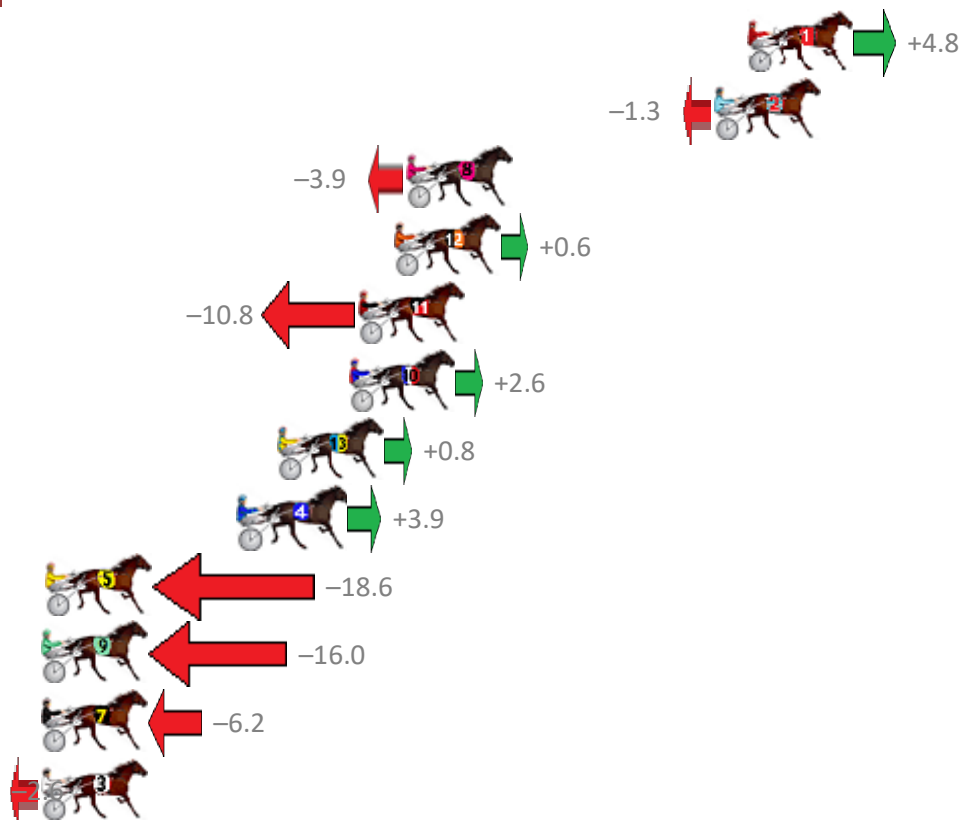

Albion Park Race 9 Distance 2138m

Saturday, 7 December 2019

Gross Time: 2:37.50 MileRate: 1:58.50 LeadTime: 39.60s First Qtr: 30.40s Second Qtr: 32.00s Third Qtr: 28.50s Fourth Qtr: 27.00s

No	Horse	Plc	Margin	Time	800Time (W)	400 Time (W)
1	GOVERNOR JUJON	1	0.0m	2:37.50	55.17s (0)	26.68s (0)
2	VIRGIL	2	1.3m	2:37.59	55.59s (0)	27.09s (0)
8	SAINT KILDA BEACH	3	13.5m	2:38.41	55.77s (0)	27.26s (0)
12	DAPPER	4	14.0m	2:38.45	55.46s (0)	26.96s (0)
11	RUN BOY RUN	5	15.4m	2:38.54	56.25s (1)	27.80s (1)
10	IM MAJOR HARRY	6	15.8m	2:38.57	55.32s (1)	27.19s (1)
13	THREE MUGS IN	7	18.6m	2:38.76	55.44s (0)	26.93s (0)
4	SEA HAWKE	8	20.1m	2:38.86	55.23s (1)	27.11s (1)
5	GODDESS JUJON	9	27.8m	2:39.38	56.79s (1)	28.35s (2)
9	THATS HOW WEROLL	10	30.2m	2:39.54	56.61s (1)	28.40s (3)
7	DOLLARBILL	11	30.4m	2:39.55	55.93s (0)	27.38s (0)
3	ARK ME	12	31.0m	2:39.59	55.68s (1)	27.50s (1)

Finish Position and metres gained from 800m

Sectionals
Powered by

Home of Australian Harness Sectionals

Get your sectionals delivered to your inbox daily

Check out www.pjdata.com.au

The Racing Queensland Board (trading as Racing Queensland) and provider are not responsible for the completeness or accuracy of any of the information contained herein, and makes no representations about its suitability for any purpose.