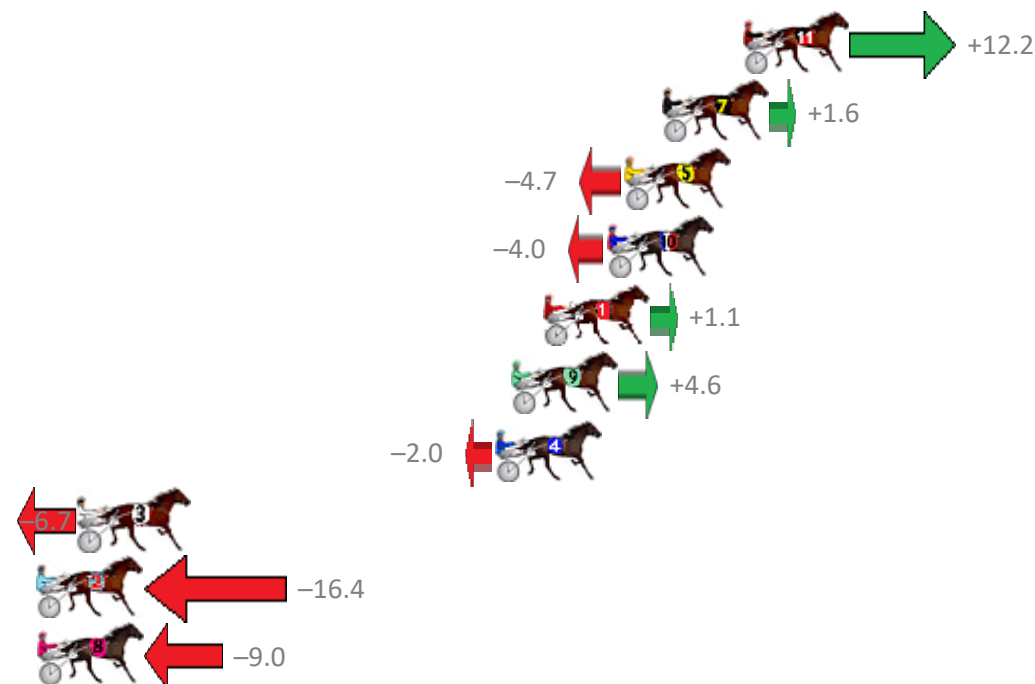

Albion Park Race 7 Distance 2647m

Saturday, 7 December 2019

Gross Time: 3:23.60 MileRate: 2:02.40 LeadTime: 83.20s First Qtr: 30.90s Second Qtr: 30.70s Third Qtr: 29.00s Fourth Qtr: 29.80s

NoHorse	Plc	Margin	Time	800Time (W)	400 Time (W)
11 EMPIRE BAY	1	0.0m	3:23.60	57.90s (1)	28.98s (2)
7 ANY OLD WAY	2	3.2m	3:23.84	58.68s (0)	29.65s (0)
5 AVEROSS DON	3	4.7m	3:23.95	59.15s (0)	30.15s (0)
10 NORTHERN MUSCLE	4	5.4m	3:24.00	59.09s (1)	30.01s (1)
1 FOURSHARESMOREBEE	5	7.9m	3:24.19	58.72s (0)	29.67s (0)
9 JUSTABITNOISY	6	9.2m	3:24.29	58.46s (0)	29.43s (0)
4 LAVROS TEXAS	7	9.8m	3:24.33	58.95s (1)	29.83s (1)
3 MELPARK ROYAL SON	8	26.3m	3:25.56	59.29s (0)	30.17s (0)
2 PRINCESS KENNY	9	32.8m	3:26.04	60.01s (1)	30.92s (1)
8 MISTER GUNSEN	10	33.8m	3:26.12	59.46s (0)	30.60s (1)

Finish Position and metres gained from 800m

Sectionals
Powered by

Home of Australian Harness Sectionals

Get your sectionals delivered to your inbox daily

Check out www.pjdata.com.au

The Racing Queensland Board (trading as Racing Queensland) and provider are not responsible for the completeness or accuracy of any of the information contained herein, and makes no representations about its suitability for any purpose.