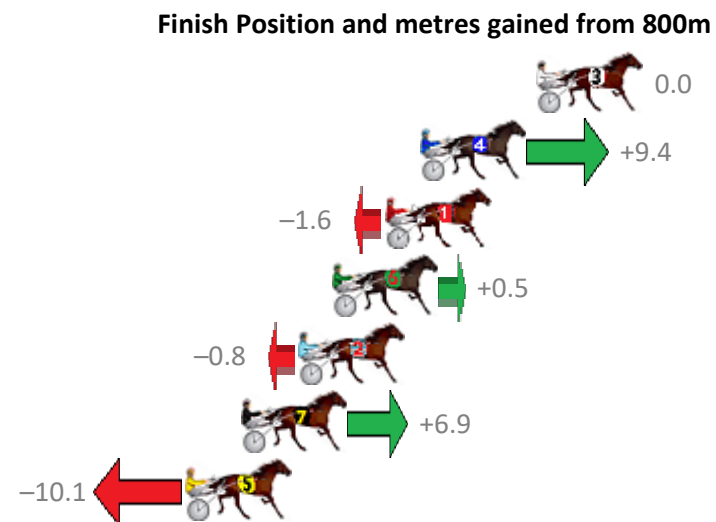

Albion Park Race 11 Distance 1660m

Saturday, 7 December 2019

Gross Time: 1:57.00 MileRate: 1:53.40 LeadTime: 3.30s First Qtr: 27.90s Second Qtr: 30.30s Third Qtr: 27.40s Fourth Qtr: 28.10s

NoHorse	Plc	Margin	Time	800Time (W)	400 Time (W)
3 BALLERINA COURU	1	0.0m	1:57.00	55.50s (0)	28.10s (0)
4 INVITE ONLY	2	4.6m	1:57.32	54.85s (1)	27.50s (1)
1 TWITTER BROMAC	3	6.0m	1:57.42	55.61s (0)	28.23s (0)
6 SWEET AS	4	8.1m	1:57.57	55.47s (0)	28.08s (0)
2 AQUA MISS	5	9.4m	1:57.66	55.56s (1)	28.17s (1)
7 INNOCENT CROCKER	6	11.7m	1:57.82	55.02s (1)	27.71s (0)
5 MACEY JAYDE	7	13.9m	1:57.98	56.20s (1)	28.81s (1)