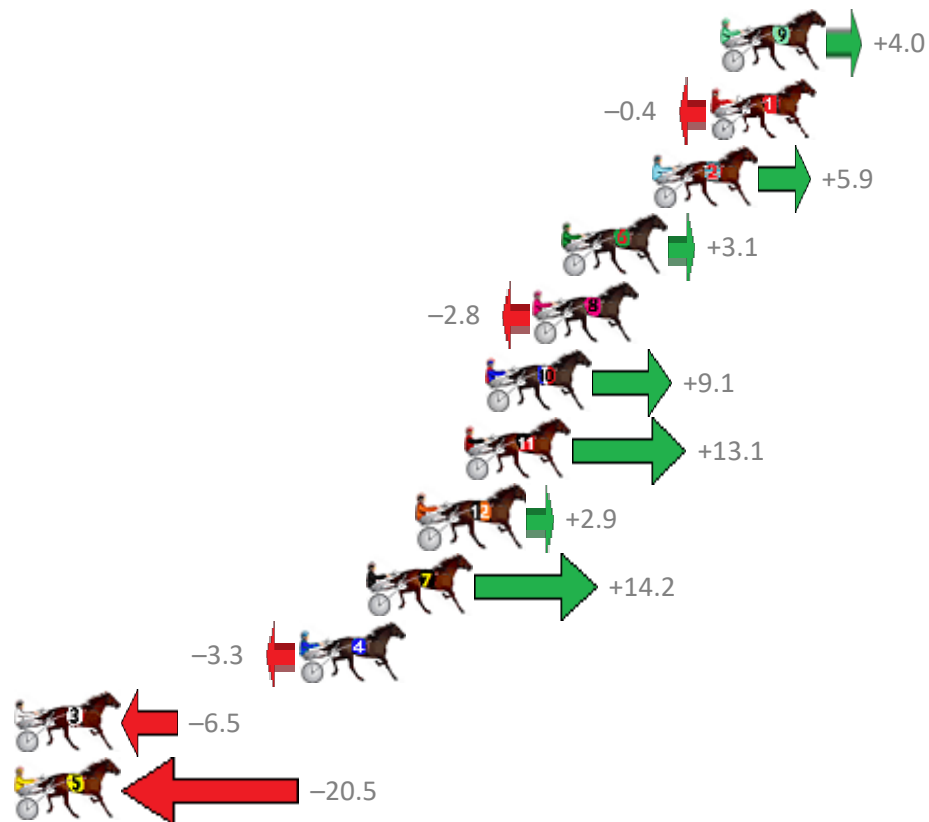

Albion Park Race 2 Distance 1660m

Saturday, 7 December 2019

Gross Time: 1:58.90 MileRate: 1:55.20 LeadTime: 3.50s First Qtr: 27.50s Second Qtr: 32.00s Third Qtr: 28.30s Fourth Qtr: 27.60s

NoHorse	Plc	Margin	Time	800Time (W)	400 Time (W)
9 GOTTA BE DOWNTOW	1	0.0m	1:58.90	55.62s (1)	27.53s (1)
1 JUST DEAL IT	2	0.4m	1:58.93	55.93s (0)	27.63s (0)
2 ALE ALE KAI	3	2.7m	1:59.09	55.49s (1)	27.40s (1)
6 BETTOR BECAUSE	4	6.3m	1:59.33	55.68s (0)	27.37s (0)
8 ARTFUL MAID	5	7.4m	1:59.41	56.10s (0)	27.81s (0)
10 CHERRYS THE BEST	6	9.3m	1:59.54	55.26s (1)	27.33s (2)
11 OUR DELIGHT	7	10.1m	1:59.60	54.98s (1)	27.05s (2)
12 CHINOOK WINDS	8	11.9m	1:59.72	55.70s (0)	27.41s (0)
7 PAY ME INTEREST	9	14.0m	1:59.87	54.91s (1)	26.92s (1)
4 MACH TORQUE	10	16.7m	2:00.05	56.13s (1)	27.99s (1)
3 MY SECRET TORQUE	11	39.3m	2:01.61	56.35s (1)	28.10s (1)
5 SOULWRITER	12	45.9m	2:02.07	57.33s (0)	29.30s (0)

Finish Position and metres gained from 800m

Sectionals
Powered by

Home of Australian Harness Sectionals

Get your sectionals delivered to your inbox daily

Check out www.pjdata.com.au

The Racing Queensland Board (trading as Racing Queensland) and provider are not responsible for the completeness or accuracy of any of the information contained herein, and makes no representations about its suitability for any purpose.