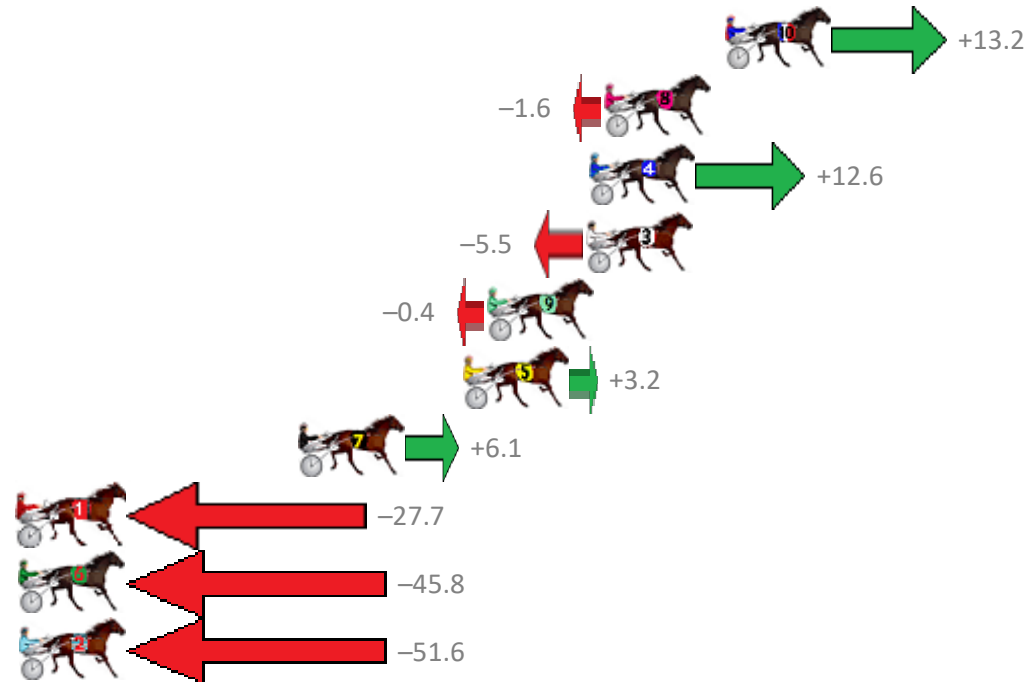

Albion Park Race 7 Distance 2138m

Saturday, 14 December 2019

Gross Time: 2:40.60 MileRate: 1:59.80 LeadTime: 41.50s First Qtr: 29.90s Second Qtr: 30.90s Third Qtr: 29.20s Fourth Qtr: 29.10s

NoHorse	Plc	Margin	Time	800Time (W)	400 Time (W)
10 NORTHERN MUSCLE	1	0.0m	2:40.60	57.34s (1)	28.58s (1)
8 GEE UP NEDDY	2	4.8m	2:40.95	58.42s (1)	29.32s (1)
4 IS SOMETHINGBURNIN	3	5.4m	2:40.99	57.38s (1)	28.59s (2)
3 WEE MAN TROUBLE	4	5.5m	2:41.00	58.70s (0)	29.50s (0)
9 SOUTHERN ALPS	5	9.4m	2:41.28	58.33s (0)	28.69s (0)
5 LAVROS TEXAS	6	10.4m	2:41.36	58.07s (0)	28.39s (0)
7 SPRINGBANK EDEN	7	16.9m	2:41.83	57.86s (1)	28.86s (2)
1 MELPARK MAGIC	8	32.5m	2:42.96	60.32s (0)	30.68s (0)
6 AVEROSS DON	9	54.0m	2:44.53	61.64s (1)	31.85s (1)
2 ALS LAW	10	131.6m	2:50.17	62.06s (0)	31.40s (0)

Finish Position and metres gained from 800m

Sectionals
Powered by

Home of Australian Harness Sectionals

Get your sectionals delivered to your inbox daily

Check out www.pjdata.com.au

The Racing Queensland Board (trading as Racing Queensland) and provider are not responsible for the completeness or accuracy of any of the information contained herein, and makes no representations about its suitability for any purpose.