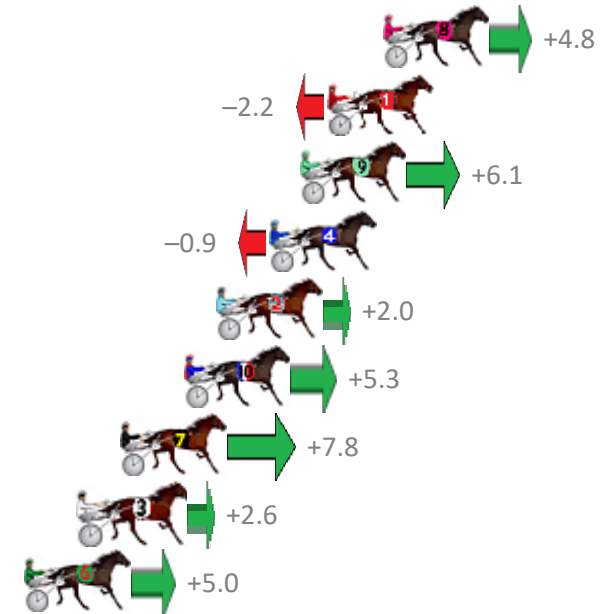

Albion Park Race 3 Distance 1660m

Saturday, 14 December 2019

Gross Time: 1:58.10 MileRate: 1:54.50 LeadTime: 3.50s First Qtr: 27.50s Second Qtr: 30.90s Third Qtr: 28.30s Fourth Qtr: 27.90s

NoHorse	Plc	Margin	Time	800Time (W)	400 Time (W)
8 MONTANA CHIEF	1	0.0m	1:58.10	55.86s (0)	27.57s (0)
1 IM MAJOR HARRY	2	2.2m	1:58.25	56.35s (0)	28.05s (0)
9 OYSTER STRIDE	3	3.3m	1:58.33	55.77s (0)	27.42s (0)
4 THATS HOW WEROLL	4	4.5m	1:58.41	56.26s (1)	28.06s (1)
2 RECIPE FOR DREAMING	5	6.6m	1:58.56	56.06s (1)	27.82s (1)
10 PETES SAID SO	6	7.9m	1:58.65	55.83s (1)	28.12s (2)
7 CROWNING GLORY	7	10.4m	1:58.83	55.65s (1)	27.75s (1)
3 BUCKHORN EXCHANGE	8	12.0m	1:58.94	56.02s (0)	27.58s (0)
6 FEEL THE REIGN	9	14.2m	1:59.09	55.85s (0)	27.69s (1)

Finish Position and metres gained from 800m

Sectionals
Powered by

Home of Australian Harness Sectionals

Get your sectionals delivered to your inbox daily

Check out www.pjdata.com.au

The Racing Queensland Board (trading as Racing Queensland) and provider are not responsible for the completeness or accuracy of any of the information contained herein, and makes no representations about its suitability for any purpose.