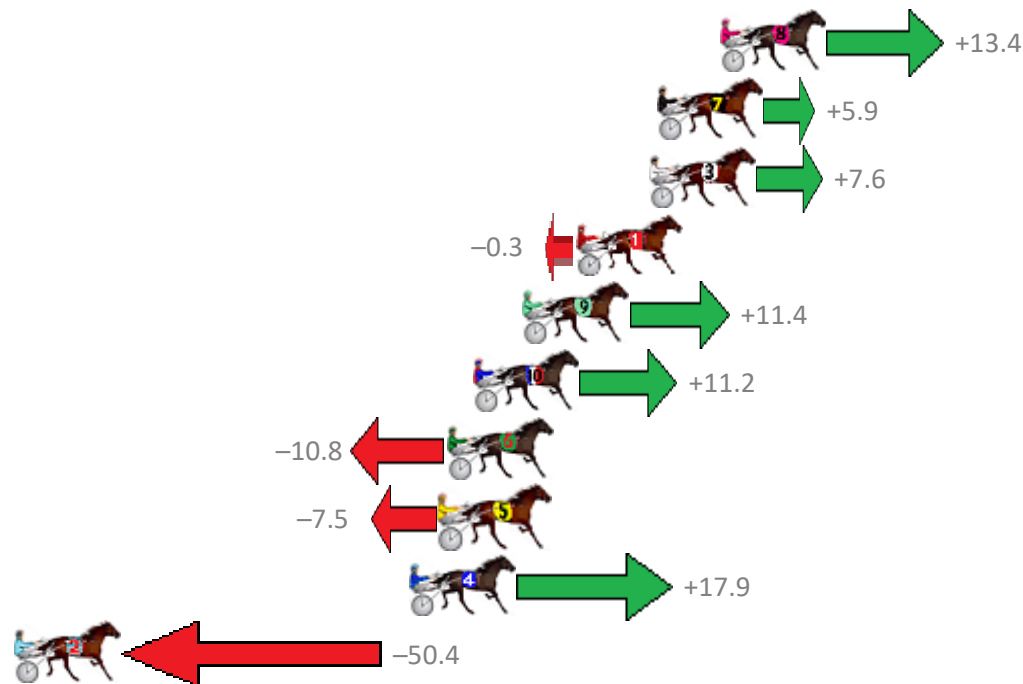

Albion Park Race 9 Distance 2138m

Saturday, 14 December 2019

Gross Time: 2:42.40 MileRate: 2:01.70 LeadTime: 41.00s First Qtr: 31.10s Second Qtr: 30.20s Third Qtr: 29.80s Fourth Qtr: 30.30s

NoHorse	Plc	Margin	Time	800Time (W)	400 Time (W)
8 QUIETLY SPOKEN	1	0.0m	2:42.40	59.09s (1)	29.95s (2)
7 ASTRAL RULER	2	2.5m	2:42.59	59.66s (1)	29.91s (1)
3 REIGN ON ME	3	2.8m	2:42.61	59.53s (0)	29.83s (0)
1 ROSEHILL MAGIC	4	5.7m	2:42.83	60.12s (0)	30.37s (0)
9 MIRACLE RISING	5	7.8m	2:42.99	59.24s (0)	29.98s (1)
10 EMPIRE BAY	6	9.8m	2:43.14	59.26s (1)	30.22s (2)
6 MISTER GUNSEN	7	10.8m	2:43.22	60.91s (0)	31.12s (0)
5 BLACK VALLEY	8	11.1m	2:43.24	60.66s (1)	30.91s (1)
4 MATATOKI	9	12.3m	2:43.33	58.76s (0)	29.76s (0)
2 IM THE COMMANDO	10	130.4m	2:52.28	63.89s (0)	31.85s (0)

Finish Position and metres gained from 800m

Sectionals
Powered by

Home of Australian Harness Sectionals

Get your sectionals delivered to your inbox daily

Check out www.pjdata.com.au

The Racing Queensland Board (trading as Racing Queensland) and provider are not responsible for the completeness or accuracy of any of the information contained herein, and makes no representations about its suitability for any purpose.