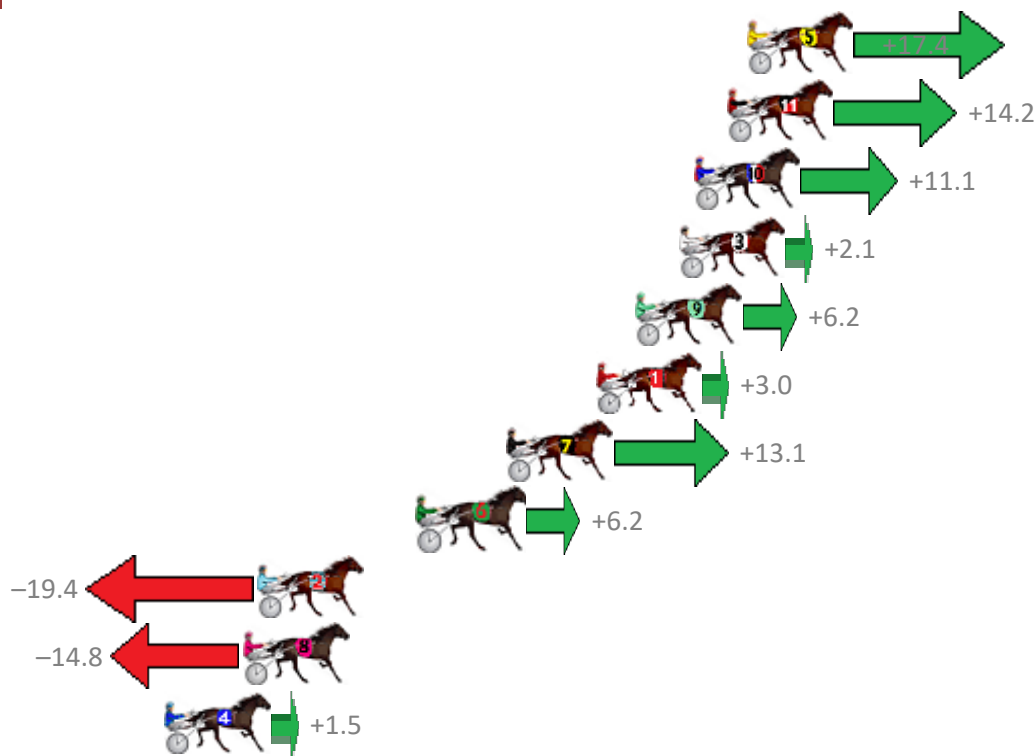

Albion Park Race 6 Distance 2680m

Saturday, 14 December 2019

Gross Time: 3:14.00 MileRate: 1:56.50 LeadTime: 77.10s First Qtr: 29.00s Second Qtr: 29.40s Third Qtr: 28.80s Fourth Qtr: 29.70s

NoHorse	Plc	Margin	Time	800Time (W)	400 Time (W)
5 BAD BILLY	1	0.0m	3:14.00	57.23s (0)	29.03s (2)
11 MY MASTERCRAFTSMA	2	0.8m	3:14.06	57.46s (1)	29.45s (3)
10 GLENFERRIE HOOD	3	2.1m	3:14.16	57.69s (0)	28.88s (0)
3 MACH ALERT	4	2.7m	3:14.20	58.35s (0)	29.59s (0)
9 WHISKEY BLAZE	5	4.4m	3:14.33	58.05s (1)	29.82s (2)
1 SPARKLING CULLECT	6	6.0m	3:14.45	58.28s (0)	29.48s (0)
7 ALLELUIA	7	9.5m	3:14.71	57.54s (0)	29.02s (0)
6 DREAM TO SHARE	8	13.0m	3:14.97	58.05s (1)	29.97s (3)
2 CLINTAL DO	9	19.4m	3:15.44	59.92s (0)	31.14s (0)
8 HUGHIE GREEN	10	20.0m	3:15.49	59.58s (1)	30.84s (1)
4 ROCK WITH SAM	11	23.1m	3:15.72	58.39s (1)	30.20s (1)

Finish Position and metres gained from 800m

Sectionals
Powered by

Home of Australian Harness Sectionals

Get your sectionals delivered to your inbox daily

Check out www.pjdata.com.au

The Racing Queensland Board (trading as Racing Queensland) and provider are not responsible for the completeness or accuracy of any of the information contained herein, and makes no representations about its suitability for any purpose.