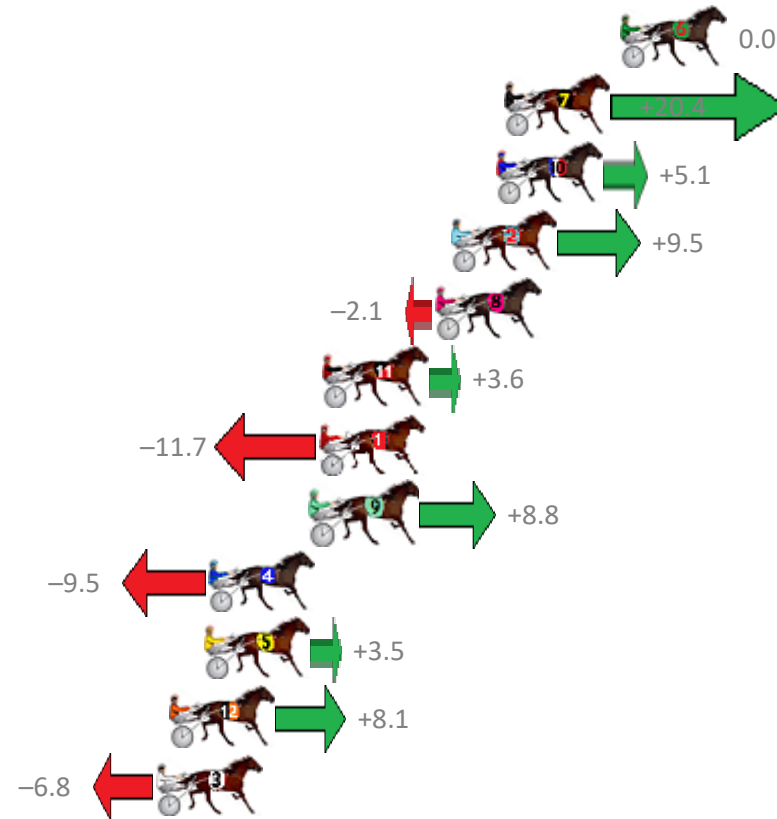

Albion Park Race 1 Distance 2138m

Saturday, 14 December 2019

Gross Time: 2:34.20 MileRate: 1:56.00 LeadTime: 37.40s First Qtr: 31.20s Second Qtr: 28.80s Third Qtr: 27.90s Fourth Qtr: 28.90s

NoHorse	Plc	Margin	Time	800Time (W)	400 Time (W)
6 DANCE FOR GLORY	1	0.0m	2:34.20	56.80s (1)	28.90s (1)
7 TIN ROOF RAIDER	2	4.6m	2:34.53	55.35s (0)	27.89s (1)
10 LEXUS ON THE BEACH	3	4.9m	2:34.55	56.44s (0)	28.53s (0)
2 ARTHUR LOWE	4	6.7m	2:34.68	56.13s (1)	28.59s (2)
8 CHARMING MAJOR	5	7.3m	2:34.73	56.95s (0)	29.01s (0)
11 SIR JULIAN	6	11.8m	2:35.05	56.54s (0)	28.71s (0)
1 BEE GEES BANDIT	7	11.9m	2:35.06	57.63s (0)	29.72s (0)
9 KAPOW SHANNON	8	12.2m	2:35.08	56.18s (1)	28.45s (2)
4 THREE MUGS IN	9	16.3m	2:35.38	57.47s (1)	29.54s (1)
5 SWEET AS	10	16.5m	2:35.39	56.55s (0)	28.73s (0)
12 PROFICIENT	11	17.9m	2:35.49	56.22s (1)	28.73s (3)
3 LIVING AGAIN	12	18.4m	2:35.53	57.28s (1)	29.35s (1)

Finish Position and metres gained from 800m

Sectionals
Powered by

Home of Australian Harness Sectionals

Get your sectionals delivered to your inbox daily

Check out www.pjdata.com.au

The Racing Queensland Board (trading as Racing Queensland) and provider are not responsible for the completeness or accuracy of any of the information contained herein, and makes no representations about its suitability for any purpose.