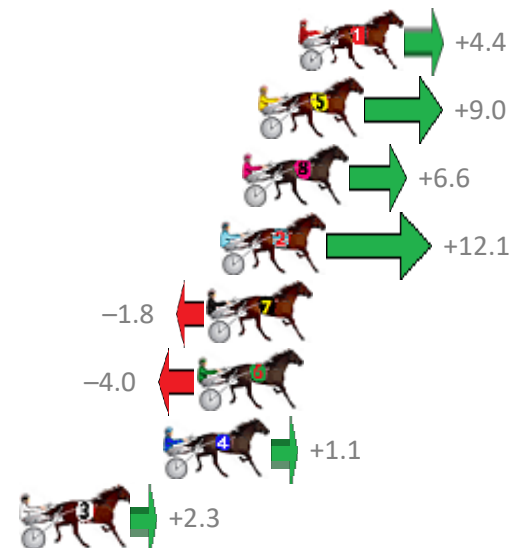

Albion Park Race 8 Distance 2138m

Saturday, 14 December 2019

Gross Time: 2:36.40 MileRate: 1:57.70 LeadTime: 37.50s First Qtr: 31.30s Second Qtr: 31.30s Third Qtr: 28.30s Fourth Qtr: 28.00s

NoHorse	Plc	Margin	Time	800Time (W)	400 Time (W)
1 SEEUINNASHVILLE	1	0.0m	2:36.40	55.99s (0)	27.62s (0)
5 CLARRY	2	1.6m	2:36.51	55.67s (1)	27.13s (1)
8 CLARKEY	3	2.2m	2:36.55	55.84s (0)	27.41s (0)
2 CASINO TOMMY	4	3.1m	2:36.62	55.45s (1)	26.93s (1)
7 TULHURST ACE	5	3.6m	2:36.65	56.43s (1)	27.90s (1)
6 SQUIRE	6	4.0m	2:36.68	56.58s (0)	28.28s (0)
4 INVINCIBLE LOXTON	7	5.3m	2:36.77	56.22s (1)	27.71s (1)
3 LINCOLN ROAD	8	10.9m	2:37.16	56.14s (0)	27.66s (0)

Finish Position and metres gained from 800m

Sectionals
Powered by

Home of Australian Harness Sectionals

Get your sectionals delivered to your inbox daily

Check out www.pjdata.com.au

The Racing Queensland Board (trading as Racing Queensland) and provider are not responsible for the completeness or accuracy of any of the information contained herein, and makes no representations about its suitability for any purpose.