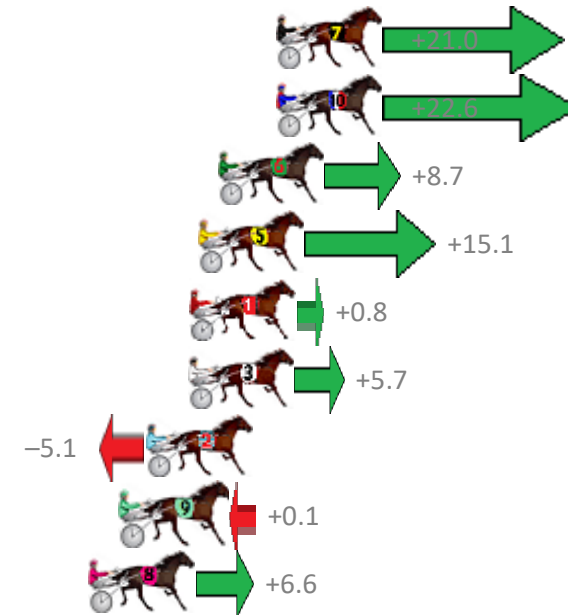

Albion Park Race 10 Distance 2138m

Saturday, 14 December 2019

Gross Time: 2:42.30 MileRate: 1:59.90 LeadTime: 42.60s First Qtr: 30.30s Second Qtr: 30.70s Third Qtr: 29.10s Fourth Qtr: 29.60s

NoHorse	Plc	Margin	Time	800Time (W)	400 Time (W)
7 MAJESTIC SIMON	1	0.0m	2:42.30	57.16s (1)	29.13s (3)
10 OUR OVERANOVA	1	0.0m	2:42.30	57.04s (0)	28.64s (2)
6 ANY OLD WAY	3	2.3m	2:42.47	58.06s (1)	29.28s (2)
5 FOURSHARESMOREBEE	4	3.1m	2:42.53	57.59s (0)	28.63s (0)
1 DAVEYS GIFT	5	3.4m	2:42.55	58.64s (0)	29.53s (0)
3 SKYLINE	6	3.5m	2:42.56	58.28s (0)	29.22s (0)
2 PRINCESS KENNY	7	5.1m	2:42.68	59.07s (0)	29.98s (0)
9 CLOVER MAC	8	6.1m	2:42.75	58.69s (1)	29.67s (1)
8 JUSTABITNOISY	9	7.4m	2:42.85	58.22s (0)	29.35s (1)
4 MELPARK ROYAL SON	10	24.0m	2:44.08	59.23s (1)	30.06s (1)

Finish Position and metres gained from 800m

Sectionals
Powered by

Home of Australian Harness Sectionals

Get your sectionals delivered to your inbox daily

Check out www.pjdata.com.au

The Racing Queensland Board (trading as Racing Queensland) and provider are not responsible for the completeness or accuracy of any of the information contained herein, and makes no representations about its suitability for any purpose.