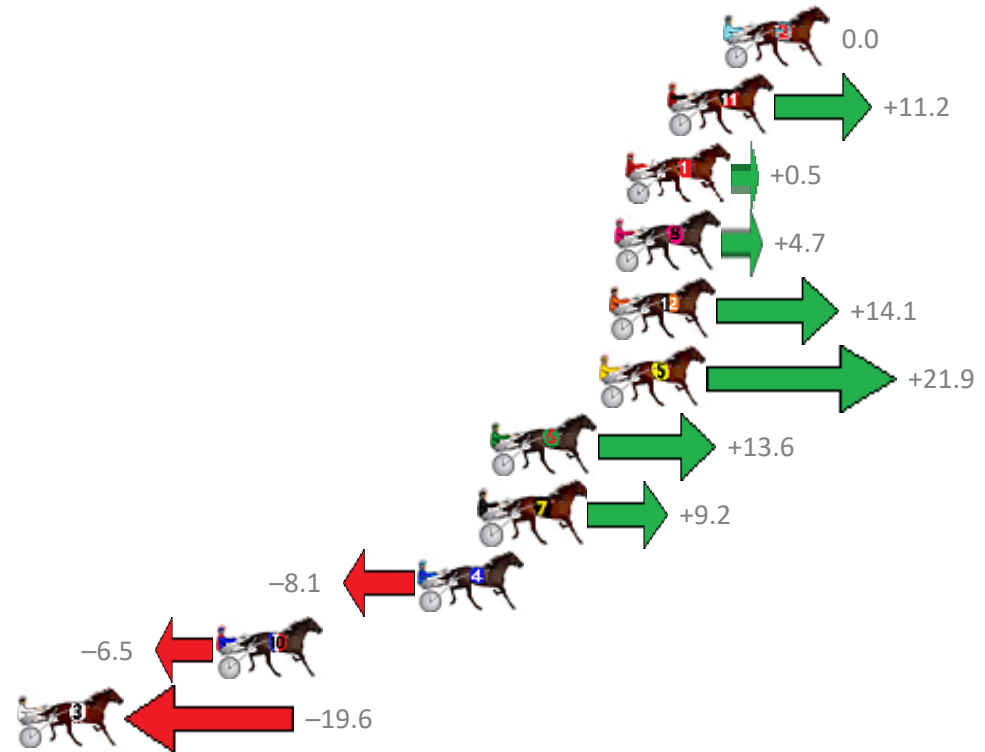

Albion Park Race 4 Distance 2138m

Saturday, 14 December 2019

Gross Time: 2:36.20 MileRate: 1:57.60 LeadTime: 37.90s First Qtr: 31.10s Second Qtr: 30.00s Third Qtr: 28.80s Fourth Qtr: 28.40s

NoHorse	Plc	Margin	Time	800Time (W)	400 Time (W)
2 CAESARS ASTRUM	1	0.0m	2:36.20	57.20s (0)	28.40s (0)
11 MACH TORQUE	2	2.2m	2:36.36	56.40s (0)	27.49s (0)
1 STEVIE DEE	3	3.9m	2:36.48	57.16s (0)	28.32s (0)
8 PAY ME INTEREST	4	4.3m	2:36.51	56.86s (0)	27.97s (0)
12 MY DESIGN	5	4.5m	2:36.52	56.19s (1)	27.33s (2)
5 BETTOR BECAUSE	6	4.9m	2:36.55	55.63s (0)	27.34s (0)
6 ARTFUL MAID	7	9.2m	2:36.85	56.23s (1)	27.32s (2)
7 CHINOOK WINDS	8	9.6m	2:36.88	56.54s (0)	27.62s (1)
4 JANIES GOT A GUN	9	12.1m	2:37.06	57.78s (1)	28.89s (1)
10 GOALKICKER	10	20.1m	2:37.63	57.66s (1)	28.66s (1)
3 GUPTAS CULLEN	11	29.0m	2:38.26	58.60s (1)	29.65s (1)

Finish Position and metres gained from 800m

Sectionals
Powered by

Home of Australian Harness Sectionals

Get your sectionals delivered to your inbox daily

Check out www.pjdata.com.au

The Racing Queensland Board (trading as Racing Queensland) and provider are not responsible for the completeness or accuracy of any of the information contained herein, and makes no representations about its suitability for any purpose.