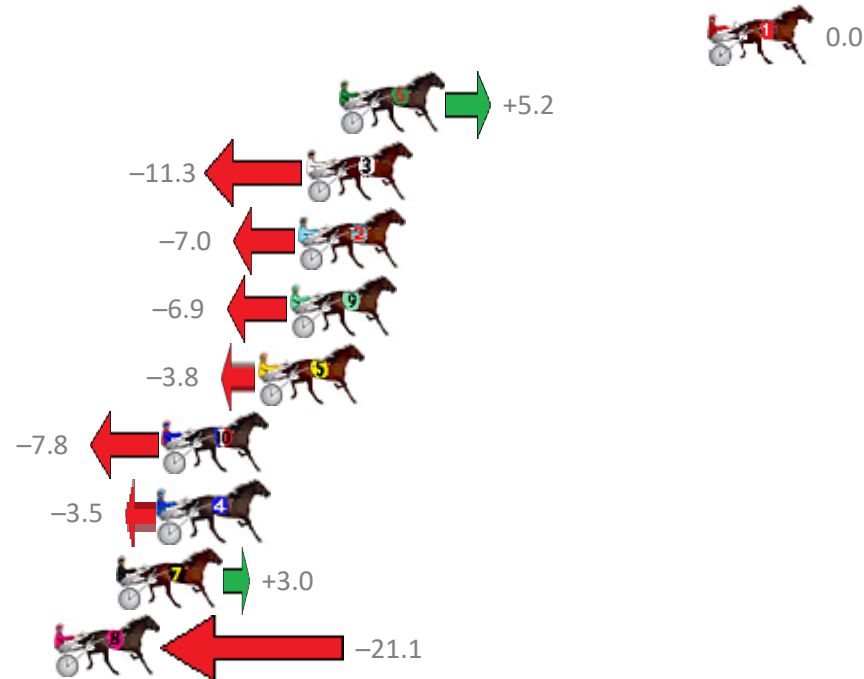

Albion Park Race 2 Distance 1660m

Saturday, 14 December 2019

Gross Time: 1:57.80 MileRate: 1:54.20 LeadTime: 3.40s First Qtr: 27.80s Second Qtr: 30.80s Third Qtr: 28.30s Fourth Qtr: 27.50s

NoHorse	Plc	Margin	Time	800Time (W)	400 Time (W)
1 RUN BOY RUN	1	0.0m	1:57.80	55.80s (0)	27.50s (0)
6 TULHURST SANTANNA	2	14.6m	1:58.80	55.44s (2)	28.19s (2)
3 DAPPER	3	15.9m	1:58.89	56.59s (1)	28.37s (1)
2 GOTTA MOMENT	4	16.2m	1:58.91	56.29s (1)	28.02s (1)
9 BALLACHULISH	5	16.5m	1:58.93	56.28s (0)	27.99s (0)
5 MUCH BETTOR	6	17.8m	1:59.02	56.07s (1)	28.04s (2)
10 FLYING WINGARD	7	21.6m	1:59.29	56.34s (0)	28.05s (0)
4 RETURN ACE	8	21.7m	1:59.29	56.04s (1)	28.04s (1)
7 COLONEL JOY	9	23.4m	1:59.41	55.59s (1)	28.04s (2)
8 TAKITIMU EXPRESS	10	25.9m	1:59.58	57.27s (0)	28.92s (0)

Finish Position and metres gained from 800m

Sectionals
Powered by

Home of Australian Harness Sectionals

Get your sectionals delivered to your inbox daily

Check out www.pjdata.com.au

The Racing Queensland Board (trading as Racing Queensland) and provider are not responsible for the completeness or accuracy of any of the information contained herein, and makes no representations about its suitability for any purpose.