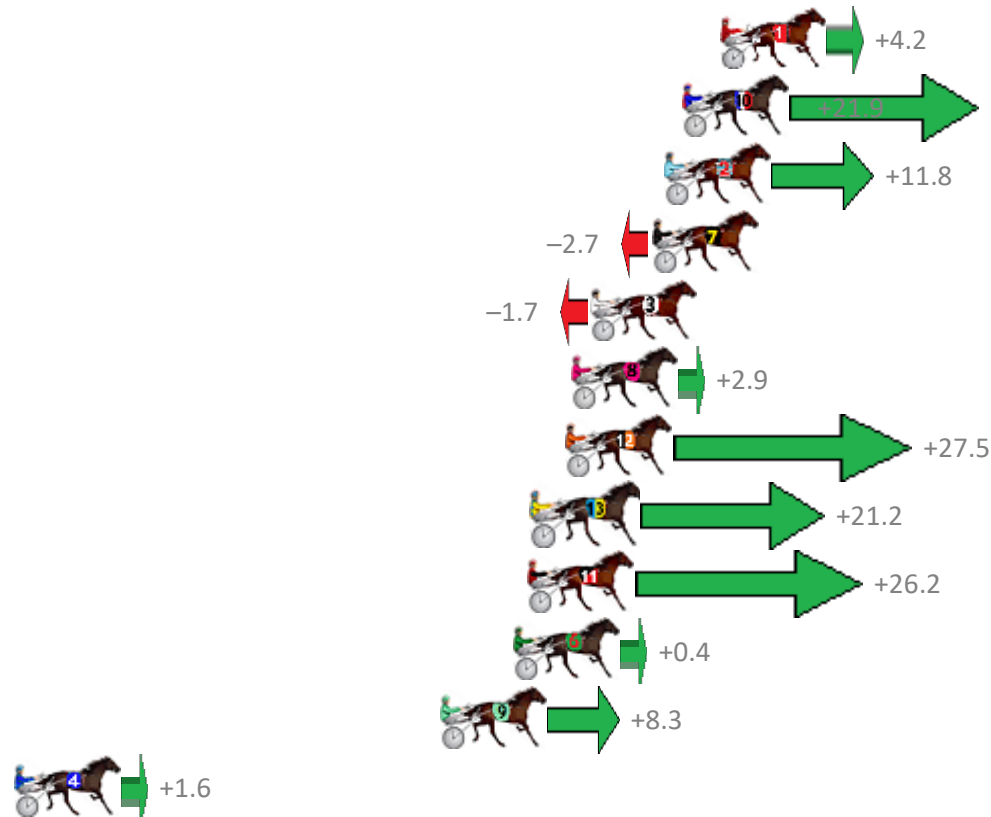

Albion Park Race 5 Distance 1660m

Saturday, 14 December 2019

Gross Time: 1:57.00 MileRate: 1:53.40 LeadTime: 3.50s First Qtr: 26.80s Second Qtr: 29.80s Third Qtr: 28.20s Fourth Qtr: 28.70s

NoHorse	Plc	Margin	Time	800Time (W)	400 Time (W)
1 JUST DEAL IT	1	0.0m	1:57.00	56.60s (0)	28.40s (0)
10 SMOOTH SHOWGIRL	2	1.5m	1:57.11	55.34s (2)	27.87s (2)
2 LATE NIGHT DATE	3	2.2m	1:57.16	56.06s (1)	27.87s (1)
7 JUSTALITTLE TORQUE	4	2.7m	1:57.19	57.09s (0)	28.89s (0)
3 GOTTA BE DOWNTOW	5	5.1m	1:57.37	57.02s (1)	28.79s (1)
8 SENORA RAPIDO	6	5.9m	1:57.42	56.69s (0)	28.43s (0)
12 FAME ASSURED	7	6.1m	1:57.44	54.94s (2)	27.56s (2)
13 TAKARA TRUFFLE	8	7.4m	1:57.53	55.39s (2)	27.97s (2)
11 JOSSIE JAMES	9	7.6m	1:57.55	55.04s (1)	28.17s (0)
6 INNOCENT CROCKER	10	8.2m	1:57.59	56.87s (1)	28.67s (1)
9 BALLERINA COURU	11	11.1m	1:57.80	56.31s (1)	28.88s (2)
4 MACEY JAYDE	12	78.4m	2:02.63	56.79s (0)	29.66s (0)

Finish Position and metres gained from 800m

Sectionals
Powered by

Home of Australian Harness Sectionals

Get your sectionals delivered to your inbox daily

Check out www.pjdata.com.au

The Racing Queensland Board (trading as Racing Queensland) and provider are not responsible for the completeness or accuracy of any of the information contained herein, and makes no representations about its suitability for any purpose.