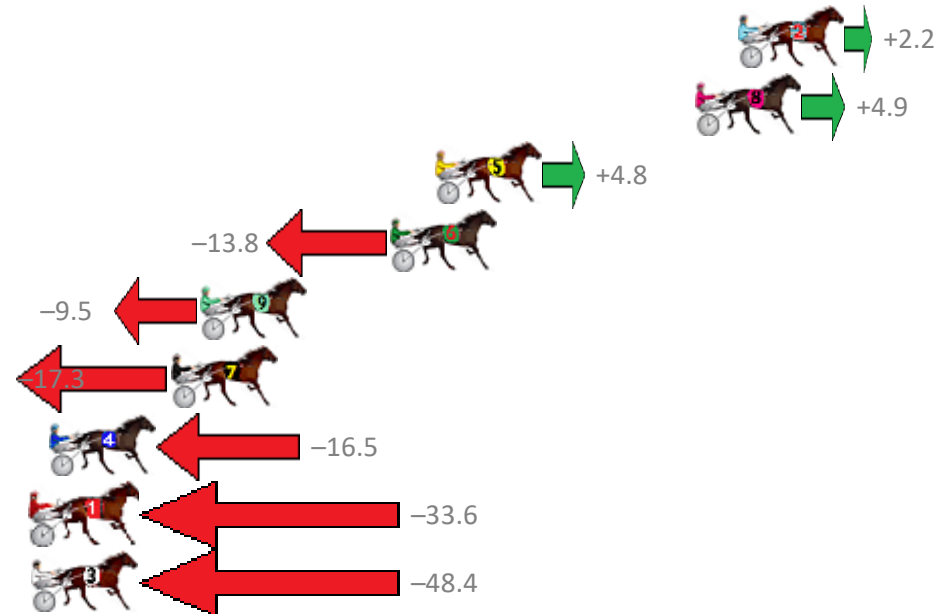

Redcliffe Race 1 Distance 1780m

Thursday, 19 December 2019

Gross Time: 2:12.00 MileRate: 1:59.40 LeadTime: 11.60s First Qtr: 30.50s Second Qtr: 31.50s Third Qtr: 29.80s Fourth Qtr: 28.60s

NoHorse	Plc	Margin	Time	800Time (W)	400 Time (W)
2 CANDYFLOSS	1	0.0m	2:12.00	58.24s (1)	28.60s (1)
8 JUST JOSHIN	2	1.7m	2:12.12	58.04s (1)	28.31s (2)
5 MAGHERA MAGGIE	3	12.0m	2:12.86	58.05s (1)	29.13s (1)
6 MONTANA EXPRESS	4	13.8m	2:12.99	59.41s (2)	29.54s (2)
9 ALSJEANSMAXSTAR	5	21.3m	2:13.52	59.09s (1)	29.34s (2)
7 CARIBBEAN ROCKET	6	22.5m	2:13.61	59.66s (0)	29.78s (0)
4 BETTERTHAN TORQUE	7	27.3m	2:13.95	59.60s (0)	29.78s (0)
1 CHASIN DREAMZ	8	34.2m	2:14.45	60.85s (0)	30.97s (0)
3 PONOVER	9	66.8m	2:16.78	61.93s (0)	32.53s (1)

Finish Position and metres gained from 800m

Sectionals
Powered by

Home of Australian Harness Sectionals

Get your sectionals delivered to your inbox daily

Check out www.pjdata.com.au

The Racing Queensland Board (trading as Racing Queensland) and provider are not responsible for the completeness or accuracy of any of the information contained herein, and makes no representations about its suitability for any purpose.