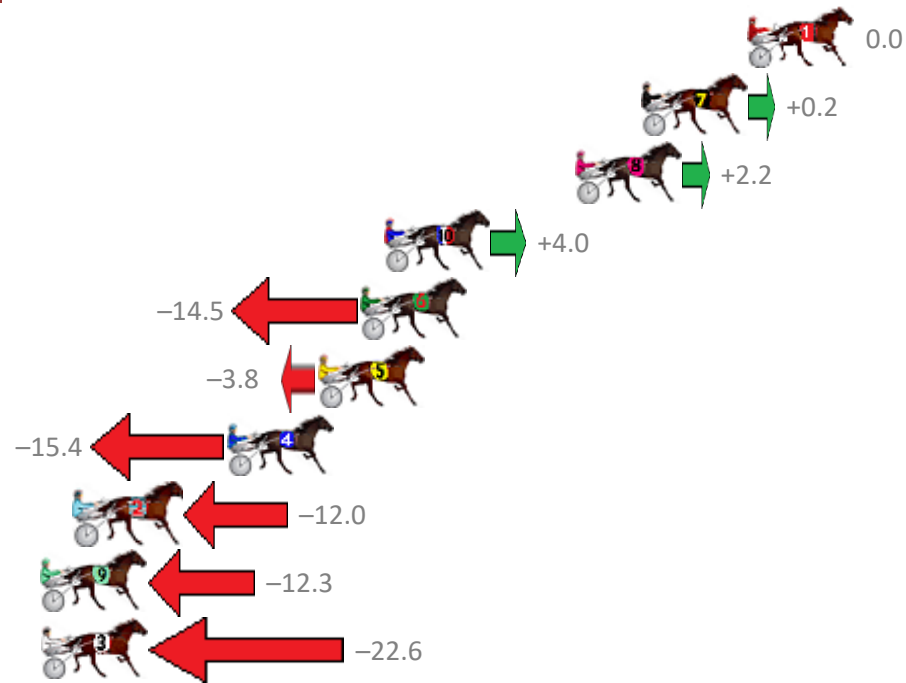

Redcliffe Race 5 Distance 2040m

Thursday, 19 December 2019

Gross Time: 2:31.10 MileRate: 1:59.20 LeadTime: 32.30s First Qtr: 31.20s Second Qtr: 30.50s Third Qtr: 28.00s Fourth Qtr: 29.10s

NoHorse	Plc	Margin	Time	800Time (W)	400 Time (W)
1 SONNY SAVEAO	1	0.0m	2:31.10	57.10s (0)	29.10s (0)
7 BETTOR WATCH HIM	2	4.2m	2:31.41	57.09s (0)	29.09s (0)
8 GIVE ME FIFTY	3	6.8m	2:31.59	56.94s (0)	28.75s (0)
10 TRENT FROM PUNCHY	4	14.4m	2:32.15	56.81s (0)	28.43s (0)
6 MONTANA LAD	5	15.3m	2:32.21	58.13s (1)	29.94s (1)
5 KIT KATS CHAT	6	17.0m	2:32.34	57.37s (0)	29.00s (0)
4 MOONLIGHT BUTCHER	7	20.6m	2:32.60	58.20s (1)	29.96s (1)
2 FUI FUI	8	26.6m	2:33.04	57.96s (1)	29.54s (1)
9 WILLSINTOWN	9	31.5m	2:33.39	57.98s (1)	29.57s (1)
3 MODERN THOUGHT	10	32.4m	2:33.46	58.71s (1)	30.34s (1)

Finish Position and metres gained from 800m

Sectionals
Powered by

Home of Australian Harness Sectionals

Get your sectionals delivered to your inbox daily

Check out www.pjdata.com.au

The Racing Queensland Board (trading as Racing Queensland) and provider are not responsible for the completeness or accuracy of any of the information contained herein, and makes no representations about its suitability for any purpose.