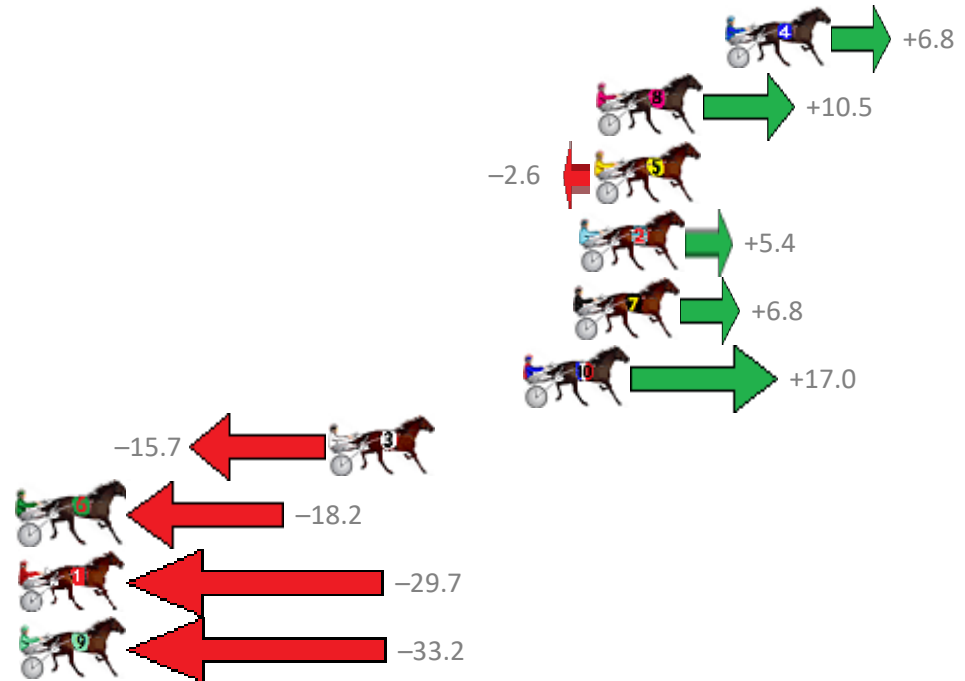

Redcliffe Race 7 Distance 2040m

Thursday, 19 December 2019

Gross Time: 2:30.30 MileRate: 1:58.50 LeadTime: 30.60s First Qtr: 30.20s Second Qtr: 30.20s Third Qtr: 28.90s Fourth Qtr: 30.40s

NoHorse	Plc	Margin	Time	800Time (W)	400 Time (W)
4 BETTOR BECAUSE	1	0.0m	2:30.30	58.80s (1)	30.05s (1)
8 LETHAL STAR	2	5.1m	2:30.69	58.52s (1)	29.74s (1)
5 OUR LITTLE GIRL	3	5.2m	2:30.70	59.49s (1)	30.80s (1)
2 MERRYWOOD PEARL	4	5.8m	2:30.74	58.90s (1)	30.14s (1)
7 SWAFFHAM WATER	5	6.0m	2:30.76	58.80s (0)	30.20s (0)
10 DE VOYAGE	6	8.0m	2:30.91	58.04s (1)	28.79s (1)
3 BIG IN AMERICA	7	15.7m	2:31.49	60.46s (0)	31.41s (0)
6 VANTO HANOVER	8	35.4m	2:32.99	60.65s (0)	31.40s (0)
1 TELL THE FUTURE	9	37.9m	2:33.18	61.50s (0)	32.08s (0)
9 RAINBOW STYLING	10	53.8m	2:34.39	61.76s (1)	32.30s (0)

Finish Position and metres gained from 800m

Sectionals
Powered by

Home of Australian Harness Sectionals

Get your sectionals delivered to your inbox daily

Check out www.pjdata.com.au

The Racing Queensland Board (trading as Racing Queensland) and provider are not responsible for the completeness or accuracy of any of the information contained herein, and makes no representations about its suitability for any purpose.