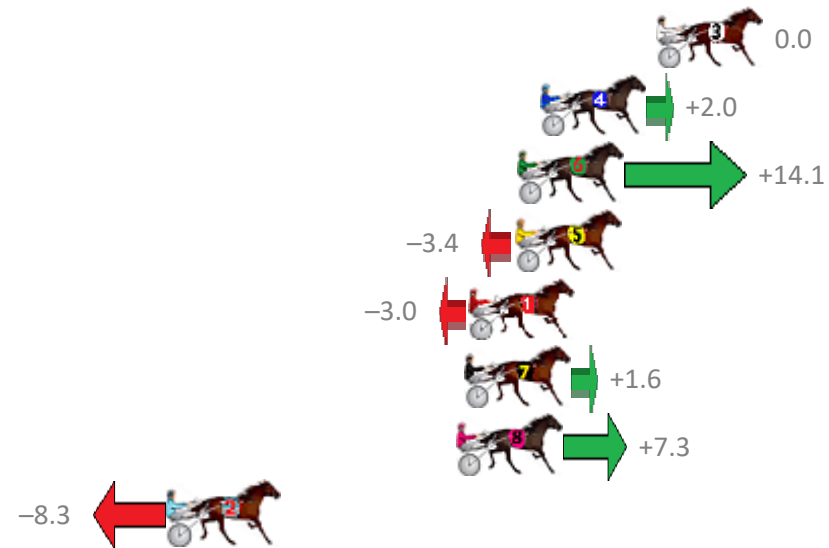

Redcliffe Race 4 Distance 2040m

Thursday, 19 December 2019

Gross Time: 2:28.90 MileRate: 1:57.50 LeadTime: 30.60s First Qtr: 30.50s Second Qtr: 30.40s Third Qtr: 28.60s Fourth Qtr: 28.80s

NoHorse	Plc	Margin	Time	800Time (W)	400 Time (W)
3 MAYWYNS BEST	1	0.0m	2:28.90	57.40s (0)	28.80s (0)
4 ILLAWONG DREAMTIM	2	4.6m	2:29.23	57.26s (1)	28.54s (1)
6 PROFICIENT	3	5.5m	2:29.30	56.39s (1)	28.29s (1)
5 BRADS LUCK	4	5.6m	2:29.30	57.64s (1)	28.96s (1)
1 PRECIOUS CULLEN	5	7.4m	2:29.43	57.62s (0)	29.03s (0)
7 MACHEASY	6	7.6m	2:29.45	57.29s (0)	28.73s (0)
8 COURAGEOUS LEO	7	7.9m	2:29.47	56.88s (1)	28.20s (2)
2 KARLOO MAC	8	19.3m	2:30.29	58.00s (1)	29.33s (2)

Finish Position and metres gained from 800m

Sectionals
Powered by

Home of Australian Harness Sectionals

Get your sectionals delivered to your inbox daily

Check out www.pjdata.com.au

The Racing Queensland Board (trading as Racing Queensland) and provider are not responsible for the completeness or accuracy of any of the information contained herein, and makes no representations about its suitability for any purpose.