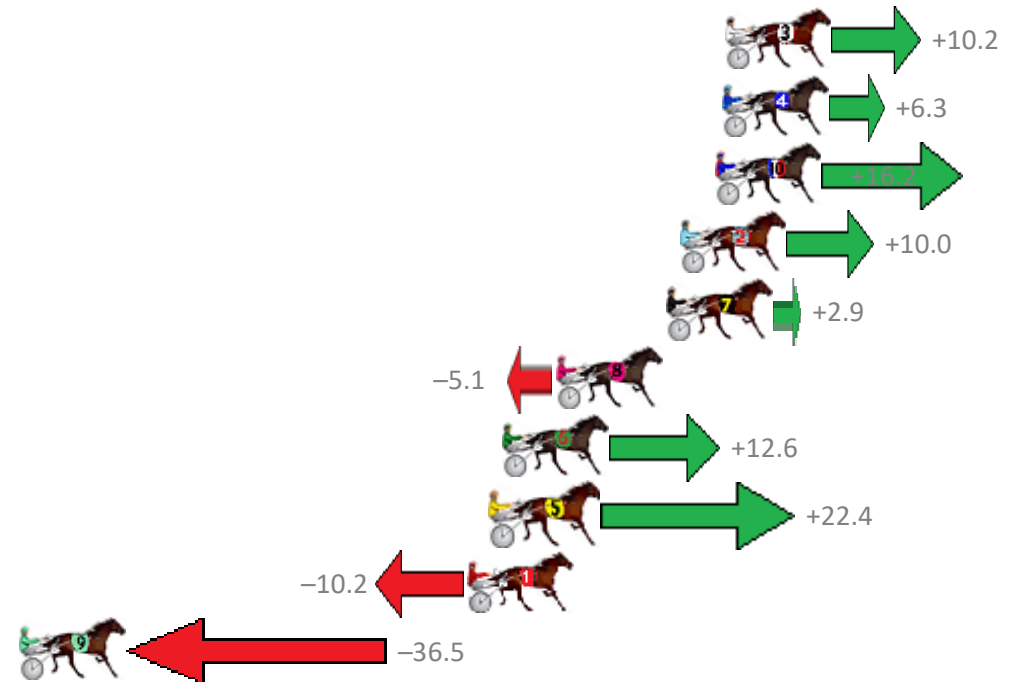

Redcliffe Race 3 Distance 1780m

Thursday, 19 December 2019

Gross Time: 2:13.10 MileRate: 2:00.30 LeadTime: 11.10s First Qtr: 31.00s Second Qtr: 29.50s Third Qtr: 29.70s Fourth Qtr: 31.80s

NoHorse	Plc	Margin	Time	800Time (W)	400 Time (W)
3 BELLA GODIVA	1	0.0m	2:13.10	60.72s (0)	31.05s (0)
4 TRENTLEIGH	2	0.1m	2:13.11	61.02s (1)	31.44s (1)
10 PRIVATE JUJON	3	0.4m	2:13.13	60.25s (1)	30.75s (1)
2 LEFTHOOKRIGHTCROSS	4	1.8m	2:13.24	60.73s (1)	31.23s (1)
7 LA PISTOLA	5	2.3m	2:13.28	61.28s (0)	31.57s (0)
8 CALL ME TRISH	6	6.7m	2:13.63	61.89s (1)	32.33s (1)
6 BONNIES CAM	7	8.8m	2:13.80	60.53s (1)	31.12s (0)
5 ELSIES GIRL	8	9.2m	2:13.83	59.78s (1)	30.85s (1)
1 HOLLIE	9	10.2m	2:13.91	62.28s (0)	32.53s (0)
9 ROLLON TWICE	10	55.9m	2:17.54	64.31s (0)	34.40s (0)

Finish Position and metres gained from 800m

Sectionals
Powered by

Home of Australian Harness Sectionals

Get your sectionals delivered to your inbox daily

Check out www.pjdata.com.au

The Racing Queensland Board (trading as Racing Queensland) and provider are not responsible for the completeness or accuracy of any of the information contained herein, and makes no representations about its suitability for any purpose.