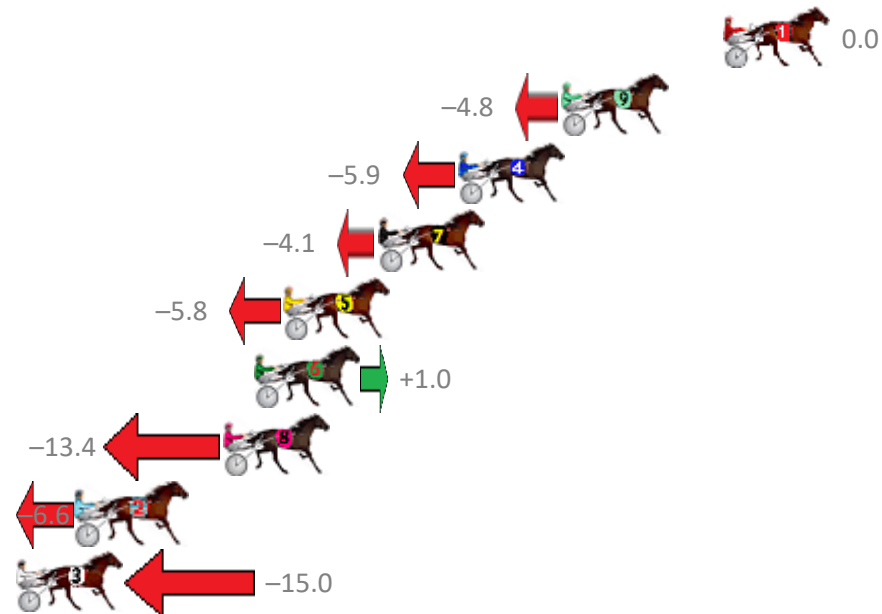

Redcliffe Race 6 Distance 1780m

Thursday, 19 December 2019

Gross Time: 2:08.00 MileRate: 1:55.70 LeadTime: 11.20s First Qtr: 30.50s Second Qtr: 29.10s Third Qtr: 28.00s Fourth Qtr: 29.20s

NoHorse	Plc	Margin	Time	800Time (W)	400 Time (W)
1 KISS CAM	1	0.0m	2:08.00	57.20s (0)	29.20s (0)
9 JUST ROKIN	2	6.4m	2:08.47	57.54s (1)	29.43s (1)
4 RETURN ACE	3	10.5m	2:08.77	57.62s (0)	29.57s (0)
7 OUR PEPPERJACK	4	13.7m	2:09.00	57.49s (0)	29.46s (0)
5 TUESDAYS FELLA	5	17.4m	2:09.27	57.61s (1)	29.39s (1)
6 THE HARLEM HAMMER	6	18.6m	2:09.36	57.13s (1)	29.17s (1)
8 LIFEINHEAVEN	7	19.8m	2:09.45	58.16s (1)	29.90s (1)
2 ARTISTIC SAINT	8	25.6m	2:09.87	57.67s (0)	29.59s (0)
3 MONUMENTAL	9	29.4m	2:10.15	58.27s (0)	30.24s (0)

Finish Position and metres gained from 800m

Sectionals
Powered by

Home of Australian Harness Sectionals

Get your sectionals delivered to your inbox daily

Check out www.pjdata.com.au

The Racing Queensland Board (trading as Racing Queensland) and provider are not responsible for the completeness or accuracy of any of the information contained herein, and makes no representations about its suitability for any purpose.