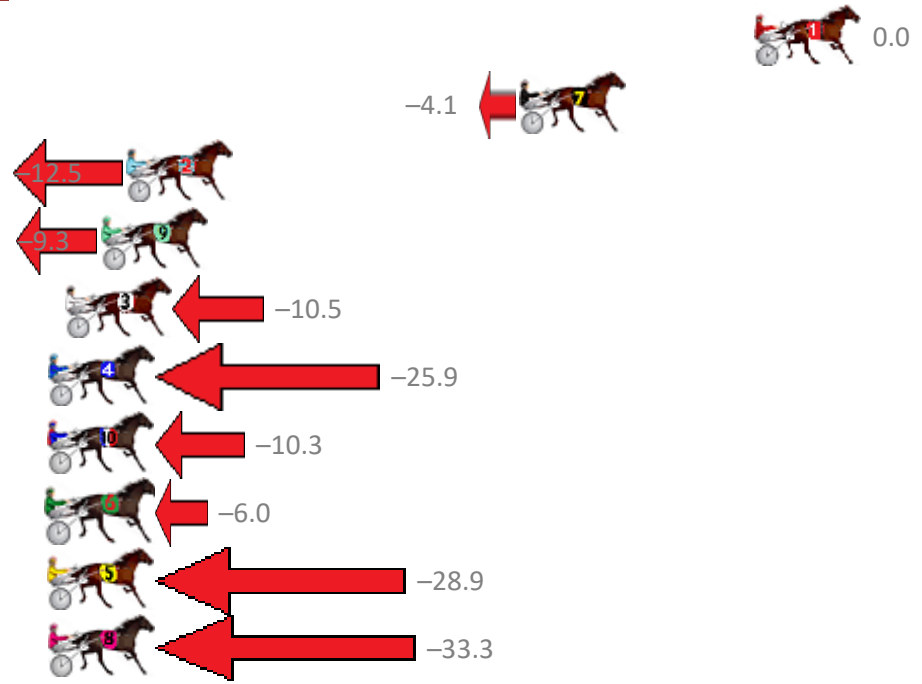

Redcliffe Race 8 Distance 1780m

Thursday, 19 December 2019

Gross Time: 2:09.30 MileRate: 1:56.90 LeadTime: 11.10s First Qtr: 29.90s Second Qtr: 30.40s Third Qtr: 28.80s Fourth Qtr: 29.10s

No	Horse	Plc	Margin	Time	800Time (W)	400 Time (W)
1	IFOUNDTHEBEACH	1	0.0m	2:09.30	57.90s (0)	29.10s (0)
7	FRENCH GLOBE	2	9.3m	2:09.98	58.20s (0)	29.46s (0)
2	IMA BIRUBI BOY	3	24.9m	2:11.11	58.80s (1)	29.59s (2)
9	MO JARNEY	4	25.9m	2:11.18	58.57s (0)	29.69s (1)
3	SIR MACADOR	5	27.3m	2:11.29	58.66s (1)	29.47s (2)
4	LETS DIG IT	6	29.5m	2:11.45	59.77s (1)	30.53s (1)
10	ANNAS BEST	7	33.9m	2:11.77	58.65s (1)	29.99s (0)
6	PURPLE SHADES	8	34.4m	2:11.80	58.33s (1)	29.99s (1)
5	MISS MIA	9	36.9m	2:11.98	59.99s (1)	30.78s (2)
8	SHESFEELINPRECIIOUS	10	45.5m	2:12.61	60.31s (0)	31.44s (0)

Finish Position and metres gained from 800m

Sectionals
Powered by

Home of Australian Harness Sectionals

Get your sectionals delivered to your inbox daily

Check out www.pjdata.com.au

The Racing Queensland Board (trading as Racing Queensland) and provider are not responsible for the completeness or accuracy of any of the information contained herein, and makes no representations about its suitability for any purpose.