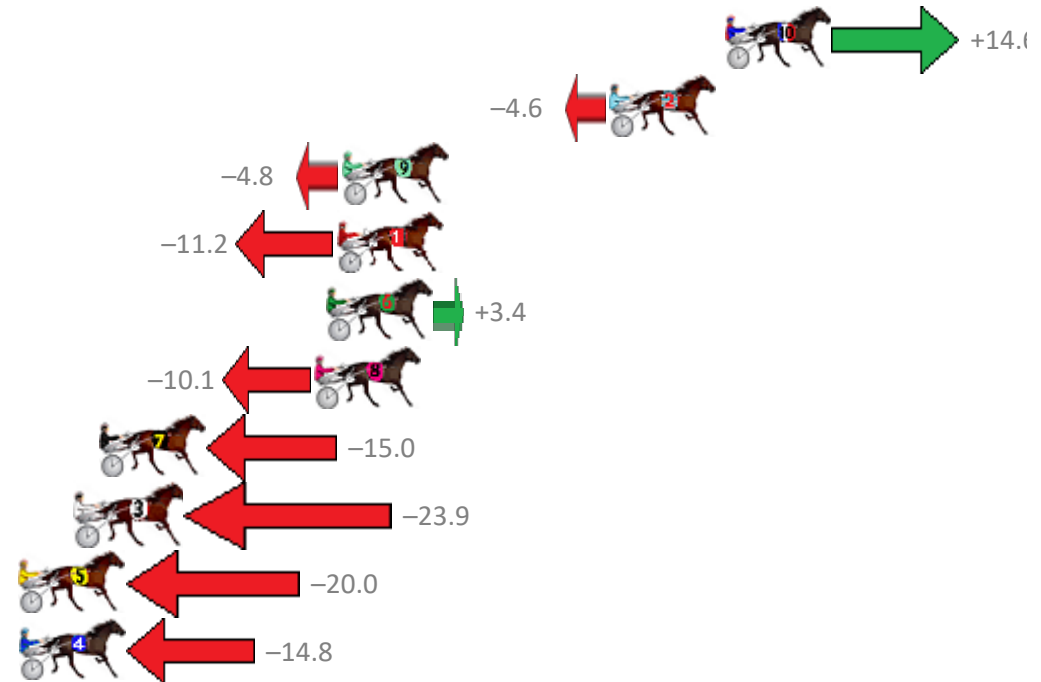

Redcliffe Race 2 Distance 1780m

Thursday, 19 December 2019

Gross Time: 2:12.30 MileRate: 1:59.60 LeadTime: 11.30s First Qtr: 32.30s Second Qtr: 31.00s Third Qtr: 29.00s Fourth Qtr: 28.70s

No	Horse	Plc	Margin	Time	800Time (W)	400 Time (W)
10	HADLEY	1	0.0m	2:12.30	56.65s (1)	28.24s (2)
2	A ROCKNROLL LEGACY	2	4.6m	2:12.63	58.03s (0)	29.03s (0)
9	ONYA DOUG	3	15.2m	2:13.39	58.05s (1)	29.65s (2)
1	PATCHWORK JET	4	15.4m	2:13.40	58.51s (0)	29.50s (0)
6	TRACES OF TARA	5	15.8m	2:13.43	57.45s (1)	28.94s (1)
8	GRINYDONTCHA	6	16.3m	2:13.47	58.43s (1)	29.37s (1)
7	KOTARE KASAI	7	24.8m	2:14.08	58.78s (0)	29.83s (0)
3	DOOLITTLE DANDY	8	25.7m	2:14.14	59.42s (1)	30.34s (1)
5	MISS MIDDLETON	9	35.0m	2:14.81	59.14s (0)	30.06s (0)
4	TOTAL DELIRIUM	10	38.4m	2:15.06	58.77s (1)	30.25s (2)

Finish Position and metres gained from 800m

Sectionals
Powered by

Home of Australian Harness Sectionals

Get your sectionals delivered to your inbox daily

Check out www.pjdata.com.au

The Racing Queensland Board (trading as Racing Queensland) and provider are not responsible for the completeness or accuracy of any of the information contained herein, and makes no representations about its suitability for any purpose.