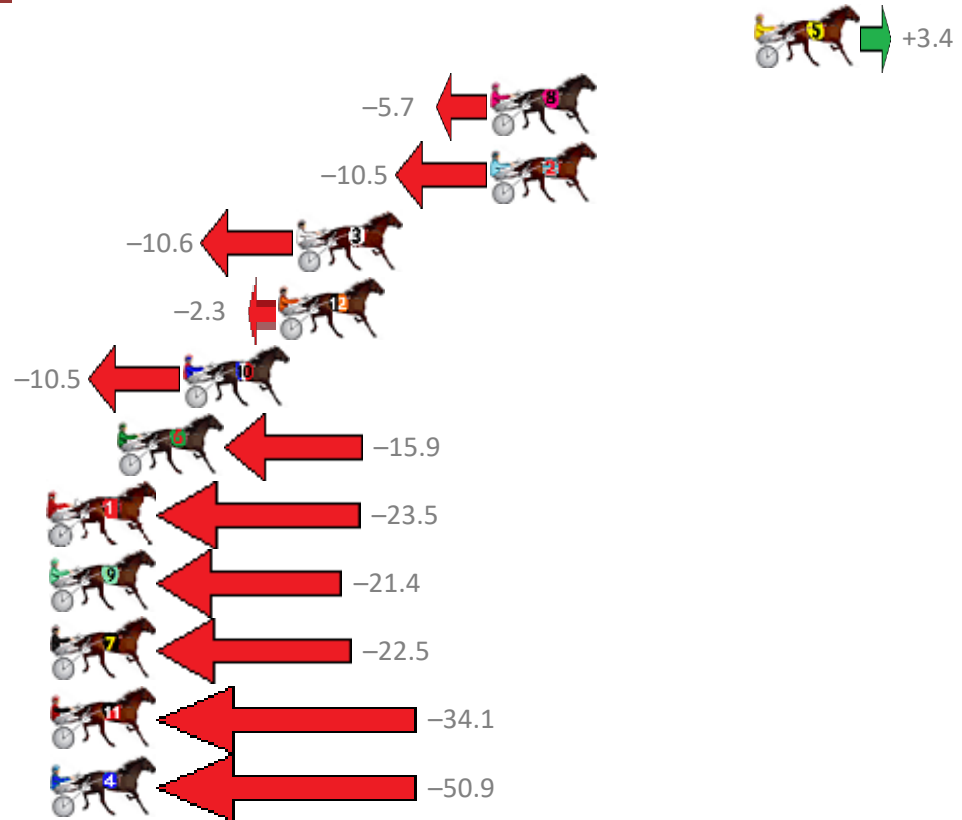

Albion Park Race 3 Distance 2138m

Tuesday, 24 December 2019

Gross Time: 2:36.50 MileRate: 1:57.80 LeadTime: 39.10s First Qtr: 29.50s Second Qtr: 30.40s Third Qtr: 29.00s Fourth Qtr: 28.50s

No Horse	Plc	Margin	Time	800Time (W)	400 Time (W)
5 JAMIES BAD BOY	1	0.0m	2:36.50	57.26s (1)	28.46s (1)
8 NIKALONG HENRY	2	10.5m	2:37.25	57.91s (0)	28.85s (0)
2 IFYOUBELIEVE	3	10.5m	2:37.25	58.25s (0)	29.25s (0)
3 CANNAN	4	18.2m	2:37.80	58.26s (1)	29.37s (1)
12 SIGNOR JUJON	5	18.9m	2:37.85	57.67s (1)	29.11s (2)
10 STORM GILBERT	6	22.7m	2:38.12	58.25s (1)	29.68s (2)
6 MOLLY MONTANA	7	25.3m	2:38.30	58.64s (0)	29.45s (0)
1 IM SANDY BAY	8	37.1m	2:39.14	59.19s (0)	30.07s (1)
9 WHATA REACTOR	9	42.0m	2:39.49	59.04s (1)	29.98s (1)
7 INNOVATE WHO	10	47.3m	2:39.87	59.12s (1)	30.12s (2)
11 MADETOPLAY	11	57.7m	2:40.61	59.95s (2)	30.49s (2)
4 WECANONLYHOPE	12	69.5m	2:41.45	61.16s (0)	31.67s (0)

Finish Position and metres gained from 800m

Sectionals
Powered by

Home of Australian Harness Sectionals

Get your sectionals delivered to your inbox daily

Check out www.pjdata.com.au

The Racing Queensland Board (trading as Racing Queensland) and provider are not responsible for the completeness or accuracy of any of the information contained herein, and makes no representations about its suitability for any purpose.