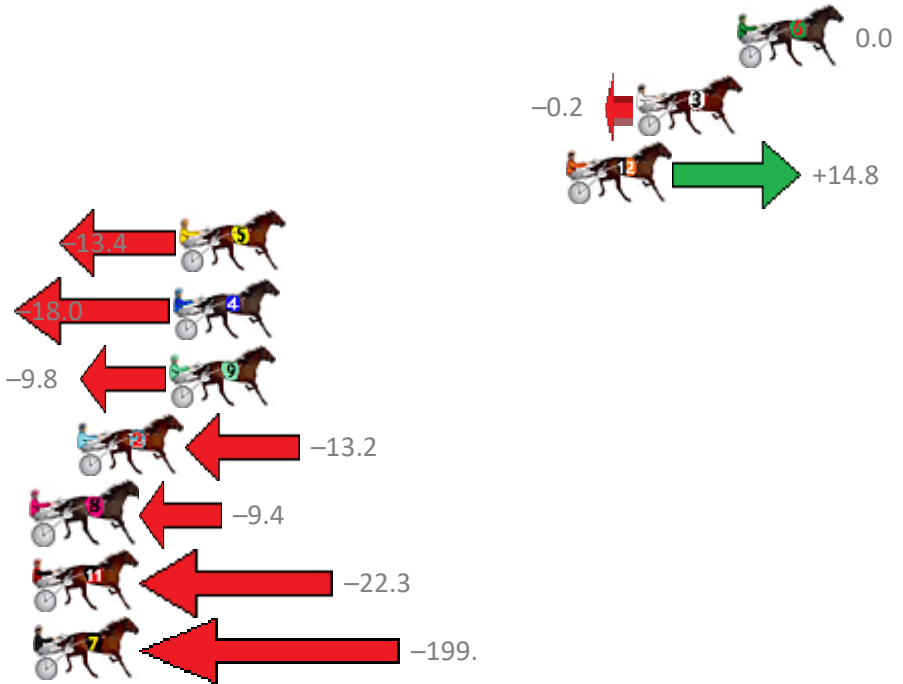

Albion Park Race 5 Distance 1660m

Tuesday, 24 December 2019

Gross Time: 1:57.50 MileRate: 1:53.90 LeadTime: 3.50s First Qtr: 27.80s Second Qtr: 29.70s Third Qtr: 28.30s Fourth Qtr: 28.20s

No Horse	Plc	Margin	Time	800Time (W)	400 Time (W)
6 BLACKSADANCE	1	0.0m	1:57.50	56.50s (0)	28.20s (0)
3 OUR BALOU	2	4.0m	1:57.78	56.51s (1)	27.82s (1)
12 MISTER REBBILY	3	6.8m	1:57.98	55.45s (1)	27.66s (2)
5 THANKHEAVNFORGIRLS	4	22.2m	1:59.07	57.45s (0)	28.67s (0)
4 ALL GOOD WALLY	5	22.4m	1:59.08	57.77s (0)	29.05s (0)
9 MISS CATALINA	6	22.6m	1:59.09	57.19s (1)	28.12s (1)
2 ANDREW JAY	7	26.2m	1:59.35	57.43s (0)	28.54s (0)
8 TORQUE FEELS GOOD	8	28.8m	1:59.53	57.16s (0)	28.37s (0)
11 IMA REGAL JET	9	39.3m	2:00.27	58.07s (1)	29.07s (2)
7 REMEMBER ME NOW	10	207.5m	2:12.13	70.59s (1)	41.73s (1)

Finish Position and metres gained from 800m

Sectionals
Powered by

Home of Australian Harness Sectionals

Get your sectionals delivered to your inbox daily

Check out www.pjdata.com.au

The Racing Queensland Board (trading as Racing Queensland) and provider are not responsible for the completeness or accuracy of any of the information contained herein, and makes no representations about its suitability for any purpose.