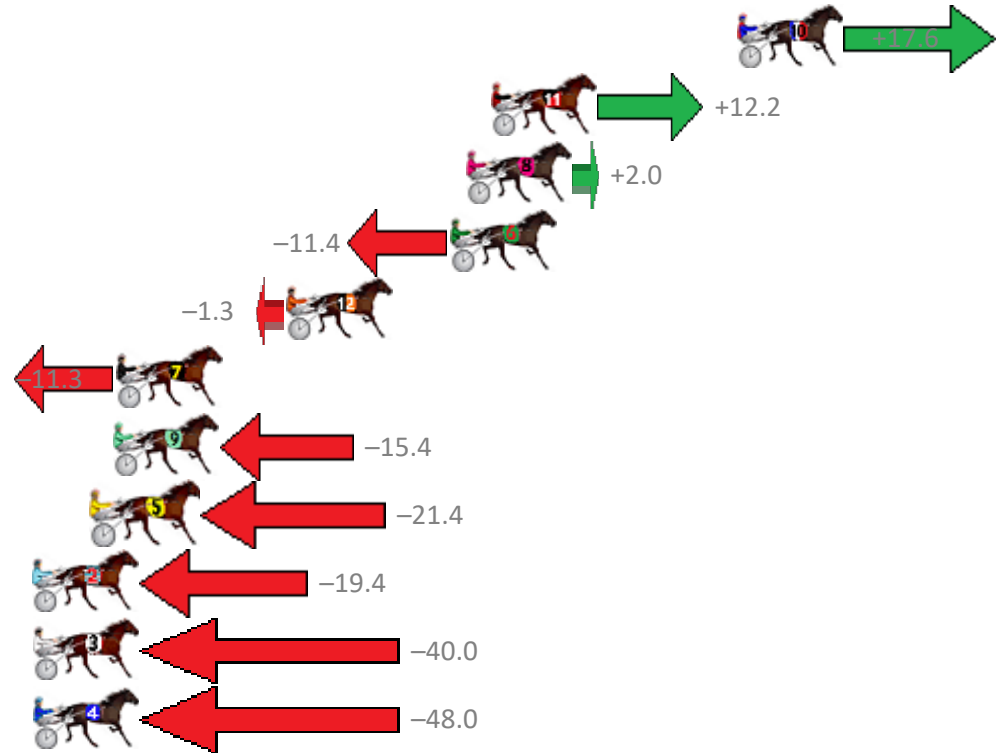

Albion Park Race 9 Distance 2138m

Tuesday, 24 December 2019

Gross Time: 2:34.10 MileRate: 1:56.00 LeadTime: 35.80s First Qtr: 30.10s Second Qtr: 30.20s Third Qtr: 29.40s Fourth Qtr: 28.60s

No Horse	Plc	Margin	Time	800Time (W)	400 Time (W)
10 BIG BANG LEONARD	1	0.0m	2:34.10	56.72s (2)	27.87s (2)
11 SIR JULIAN	2	9.8m	2:34.80	57.12s (2)	28.21s (2)
8 SWEET AS	3	10.8m	2:34.87	57.85s (0)	28.06s (0)
6 OUTLAW FELLA	4	11.4m	2:34.92	58.83s (0)	29.42s (0)
12 SOMWHEREOVARAINB	5	17.9m	2:35.38	58.09s (1)	28.55s (1)
7 UNASSUMING CHAMP	6	24.7m	2:35.87	58.82s (2)	29.94s (2)
9 RED CHARMER	7	24.8m	2:35.87	59.12s (1)	29.39s (1)
5 MARK OF INTEGRITY	8	25.6m	2:35.93	59.55s (1)	29.74s (1)
2 BET IM SPECIAL	9	28.0m	2:36.10	59.41s (0)	29.59s (0)
3 GASMONKEY	10	40.2m	2:36.97	60.90s (1)	31.09s (1)
4 MAYWYNS BEST	11	52.4m	2:37.85	61.48s (0)	31.63s (0)

Finish Position and metres gained from 800m

Sectionals
Powered by

Home of Australian Harness Sectionals

Get your sectionals delivered to your inbox daily

Check out www.pjdata.com.au

The Racing Queensland Board (trading as Racing Queensland) and provider are not responsible for the completeness or accuracy of any of the information contained herein, and makes no representations about its suitability for any purpose.