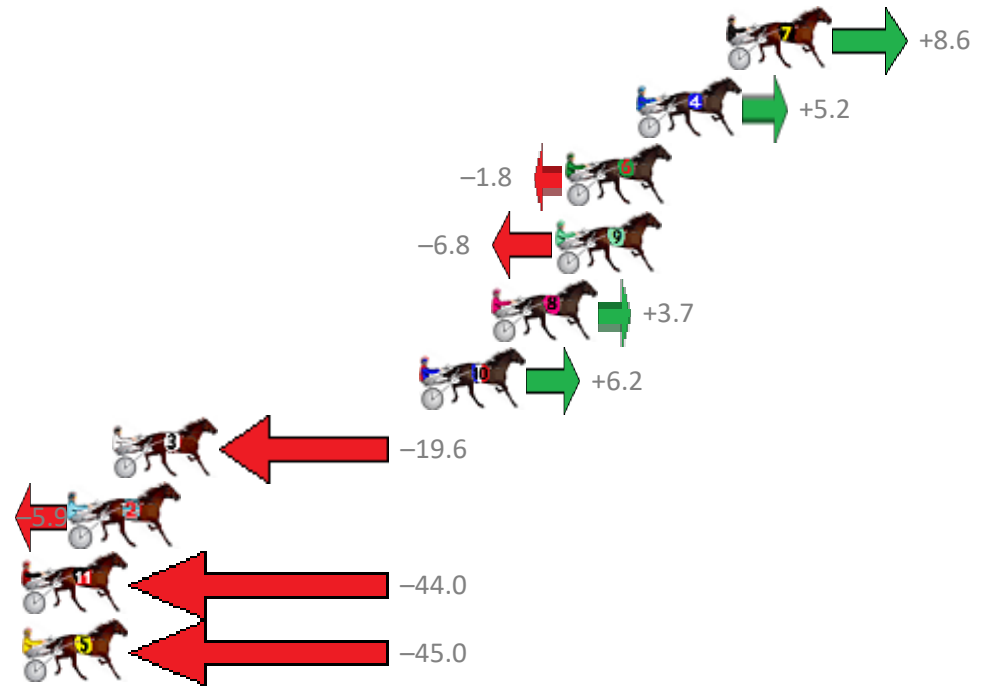

Albion Park Race 2 Distance 2138m

Tuesday, 24 December 2019

Gross Time: 2:43.50 MileRate: 2:02.50 LeadTime: 42.60s First Qtr: 30.90s Second Qtr: 31.10s Third Qtr: 29.50s Fourth Qtr: 29.40s

No	Horse	Plc	Margin	Time	800Time (W)	400 Time (W)
7	ALS LAW	1	0.0m	2:43.50	58.27s (0)	28.71s (0)
4	MONORAIL	2	3.6m	2:43.76	58.52s (1)	29.11s (2)
6	LANSBURY	3	6.4m	2:43.97	59.03s (0)	29.49s (0)
9	BLACK VALLEY	4	6.8m	2:44.00	59.40s (0)	29.90s (0)
8	SCORCHED	5	9.3m	2:44.18	58.63s (0)	29.05s (0)
10	MATATOKI	6	12.2m	2:44.40	58.44s (1)	29.06s (2)
3	BOURBONON THEROCK	7	24.4m	2:45.29	60.34s (1)	30.93s (1)
2	JUSTABIT LIKE MUM	8	26.1m	2:45.42	59.33s (0)	29.83s (0)
11	SPRINGBANK EDEN	9	58.0m	2:47.76	62.14s (1)	32.77s (2)
5	ROSEHILL MAGIC	10	125.0m	2:52.69	62.21s (0)	31.24s (0)

Finish Position and metres gained from 800m

Sectionals
Powered by

Home of Australian Harness Sectionals

Get your sectionals delivered to your inbox daily

Check out www.pjdata.com.au

The Racing Queensland Board (trading as Racing Queensland) and provider are not responsible for the completeness or accuracy of any of the information contained herein, and makes no representations about its suitability for any purpose.