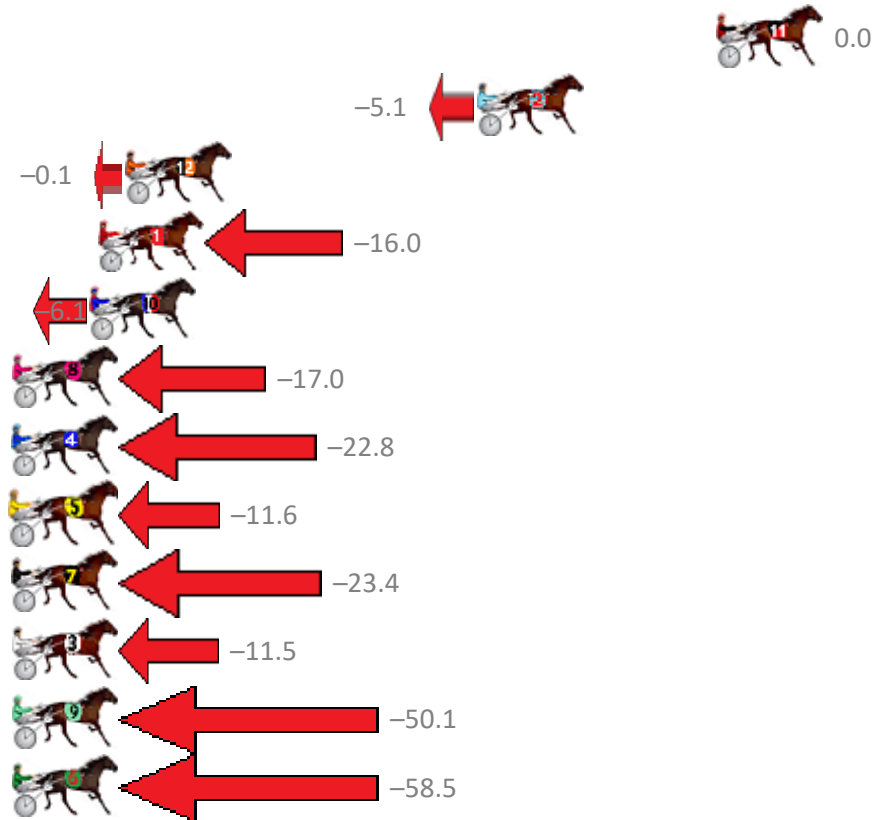

Albion Park Race 7 Distance 1660m

Tuesday, 24 December 2019

Gross Time: 1:57.40 MileRate: 1:53.80 LeadTime: 3.30s First Qtr: 27.90s Second Qtr: 30.70s Third Qtr: 28.30s Fourth Qtr: 27.20s

No Horse	Plc	Margin	Time	800Time (W)	400 Time (W)
11 MISS RUBY SUNSHINE	1	0.0m	1:57.40	55.50s (0)	27.20s (0)
2 LEFT A HURRIKANE	2	9.5m	1:58.05	55.85s (0)	27.52s (0)
12 THE DOORMAN	3	23.5m	1:59.00	55.51s (1)	27.63s (1)
1 BARA HALLEY	4	24.6m	1:59.07	56.61s (0)	28.22s (0)
10 FEEL LIKE DANCIN	5	24.9m	1:59.09	55.92s (1)	27.79s (3)
8 ROCKS OR DIAMONDS	6	29.8m	1:59.43	56.68s (0)	28.37s (1)
4 SIXPENNY RED	7	32.0m	1:59.58	57.08s (1)	28.90s (1)
5 KYRONTA	8	35.6m	1:59.82	56.30s (0)	27.93s (0)
7 PRETTYCOMPACT	9	40.4m	2:00.15	57.12s (0)	28.61s (0)
3 MEGA STAR	10	43.7m	2:00.37	56.30s (1)	28.20s (1)
9 KWASII	11	64.1m	2:01.76	58.98s (1)	30.73s (2)
6 DEVOUGED	12	86.3m	2:03.27	59.56s (1)	31.49s (1)

Finish Position and metres gained from 800m

Sectionals
Powered by

Home of Australian Harness Sectionals

Get your sectionals delivered to your inbox daily

Check out www.pjdata.com.au

The Racing Queensland Board (trading as Racing Queensland) and provider are not responsible for the completeness or accuracy of any of the information contained herein, and makes no representations about its suitability for any purpose.