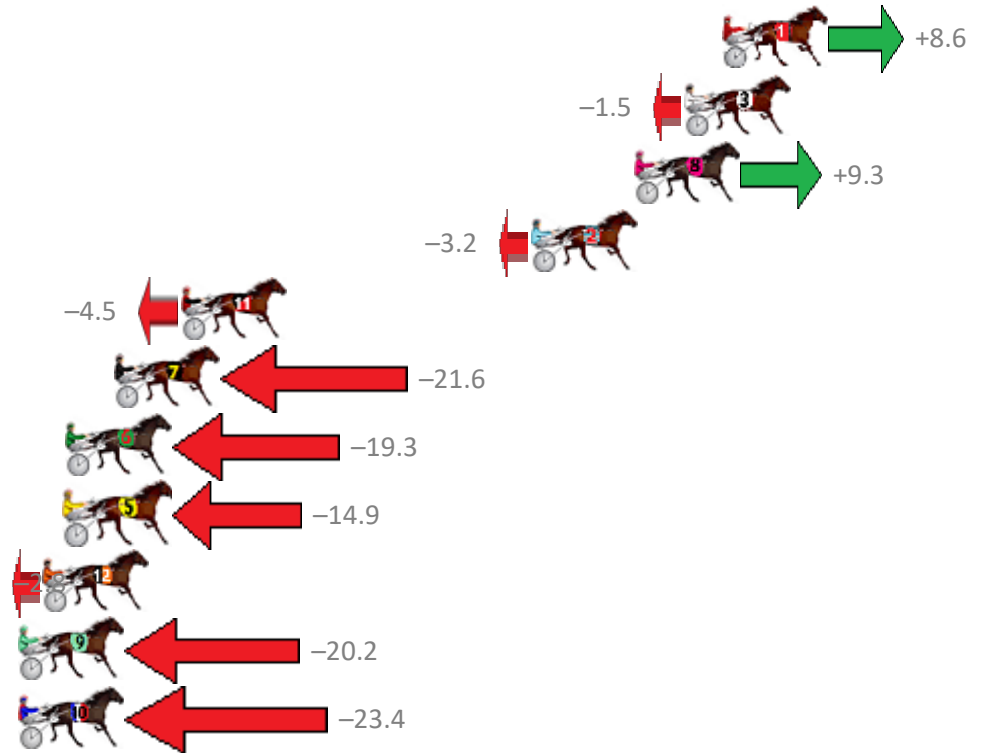

Albion Park Race 6 Distance 2138m

Tuesday, 24 December 2019

Gross Time: 2:34.30 MileRate: 1:56.10 LeadTime: 39.30s First Qtr: 29.10s Second Qtr: 29.80s Third Qtr: 27.80s Fourth Qtr: 28.30s

No Horse	Plc	Margin	Time	800Time (W)	400 Time (W)
1 EULO FLYER	1	0.0m	2:34.30	55.50s (0)	27.51s (0)
3 WILL THE WIZARD	2	1.5m	2:34.41	56.21s (0)	28.41s (0)
8 ROCKNROLL CLASSIC	3	3.5m	2:34.55	55.45s (0)	27.43s (0)
2 SIR TIGER	4	7.6m	2:34.84	56.32s (0)	28.47s (0)
11 JACKS AT THE BEACH	5	21.5m	2:35.82	56.42s (0)	28.31s (0)
7 IFOUNDTHEBEACH	6	24.2m	2:36.01	57.61s (1)	29.25s (1)
6 CC JONES	7	26.1m	2:36.15	57.45s (1)	29.07s (1)
5 JILLIBY JACKPOT	8	26.1m	2:36.15	57.14s (1)	28.72s (1)
12 ARK ME	9	27.0m	2:36.21	56.30s (1)	27.99s (2)
9 READILY	10	35.6m	2:36.82	57.52s (1)	28.95s (1)
10 SHAZAM SHANNON	11	43.0m	2:37.34	57.74s (1)	29.26s (0)

Finish Position and metres gained from 800m

Sectionals
Powered by

Home of Australian Harness Sectionals

Get your sectionals delivered to your inbox daily

Check out www.pjdata.com.au

The Racing Queensland Board (trading as Racing Queensland) and provider are not responsible for the completeness or accuracy of any of the information contained herein, and makes no representations about its suitability for any purpose.