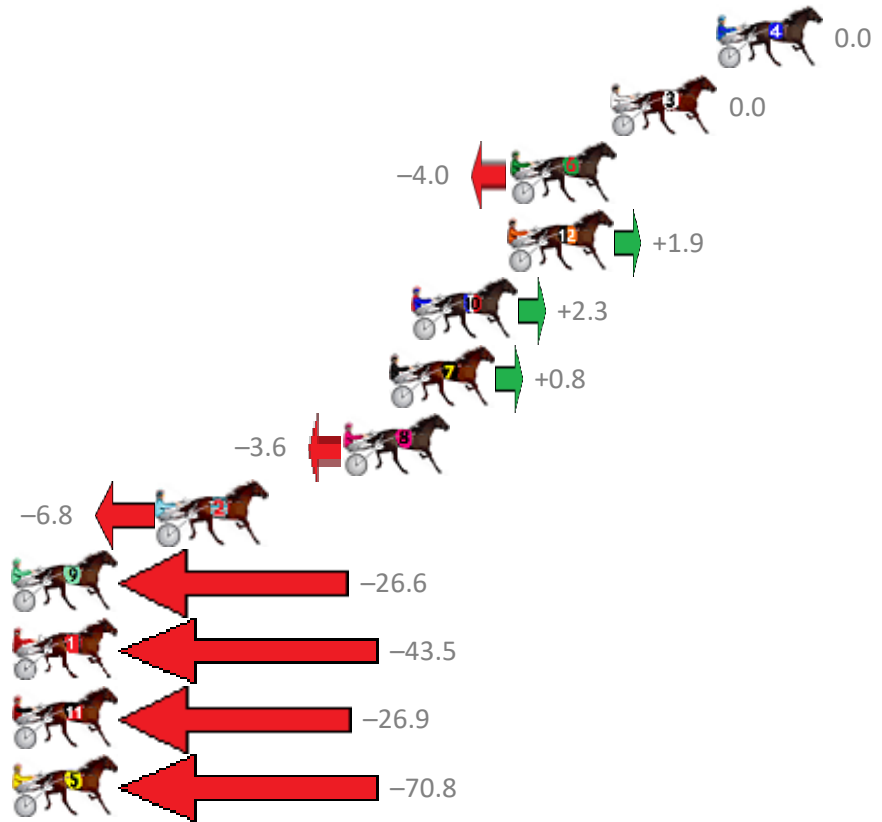

Albion Park Race 1 Distance 2647m

Tuesday, 24 December 2019

Gross Time: 3:24.50 MileRate: 2:04.30 LeadTime: 84.30s First Qtr: 30.90s Second Qtr: 30.80s Third Qtr: 29.10s Fourth Qtr: 29.40s

No Horse	Plc	Margin	Time	800Time (W)	400 Time (W)
4 HAVANA MAGIC	1	0.0m	3:24.50	58.50s (0)	29.40s (0)
3 THE REAPER	2	4.2m	3:24.81	58.50s (0)	29.39s (0)
6 SKYLINE	3	8.2m	3:25.10	58.79s (2)	29.71s (1)
12 JEDDY R YA READY	4	8.3m	3:25.11	58.36s (2)	29.63s (2)
10 IS SOMETHINGBURNIN	5	12.1m	3:25.39	58.33s (2)	29.57s (2)
7 WHATABOYZ	6	13.0m	3:25.46	58.44s (0)	28.87s (0)
8 AICHBECHATEAUNOIR	7	14.8m	3:25.59	58.76s (1)	29.00s (2)
2 DOWN UNDER RORS	8	22.2m	3:26.13	59.00s (1)	29.90s (2)
9 NORAH'S FLING	9	33.6m	3:26.97	60.45s (1)	30.25s (1)
1 MYRTLE BEACH	10	52.9m	3:28.39	61.68s (0)	32.11s (0)
11 HEART OF CHANGE	11	71.9m	3:29.78	60.47s (0)	30.64s (0)
5 FULL OF HER SELF	12	73.4m	3:29.89	63.68s (1)	33.50s (1)

Finish Position and metres gained from 800m

Sectionals
Powered by

Home of Australian Harness Sectionals

Get your sectionals delivered to your inbox daily

Check out www.pjdata.com.au

The Racing Queensland Board (trading as Racing Queensland) and provider are not responsible for the completeness or accuracy of any of the information contained herein, and makes no representations about its suitability for any purpose.