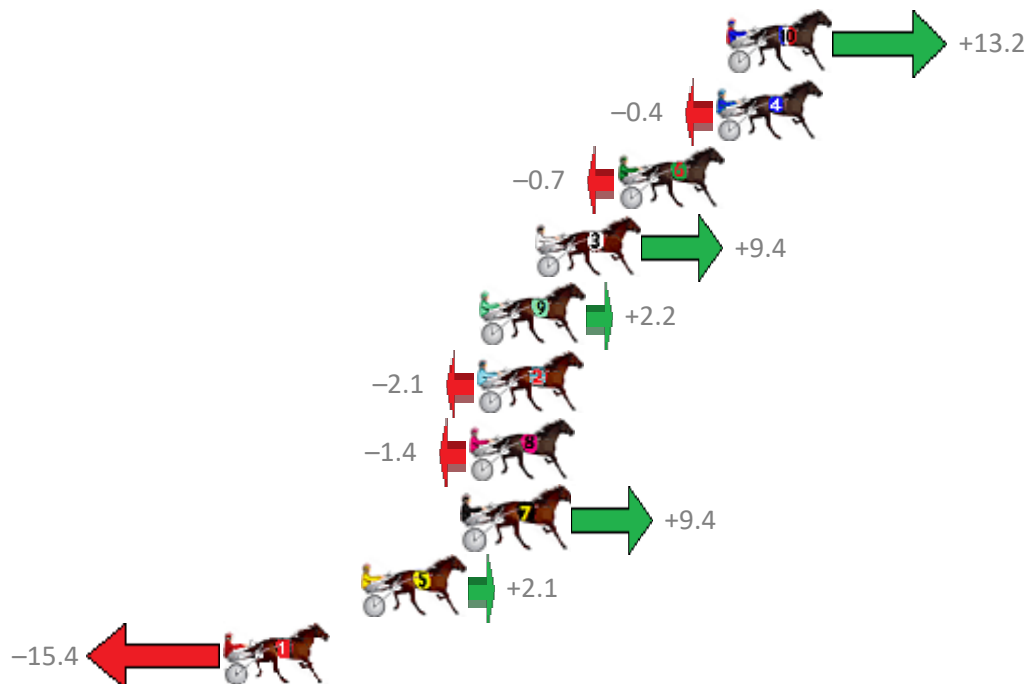

Albion Park Race 8 Distance 2138m

Tuesday, 24 December 2019

Gross Time: 2:36.10 MileRate: 1:57.50 LeadTime: 37.70s First Qtr: 29.50s Second Qtr: 30.90s Third Qtr: 29.30s Fourth Qtr: 28.70s

No Horse	Plc	Margin	Time	800Time (W)	400 Time (W)
10 MAJOR CURRENCY	1	0.0m	2:36.10	57.04s (0)	27.88s (2)
4 CAESARS ASTRUM	2	0.4m	2:36.13	58.03s (0)	28.73s (0)
6 KURAHAUPO GAMBLER	3	4.3m	2:36.41	58.05s (1)	28.95s (1)
3 WILLS	4	7.6m	2:36.65	57.32s (0)	28.24s (3)
9 KEAYANG SPONGE BOB	5	9.8m	2:36.80	57.84s (1)	28.90s (1)
2 HES NOVAK	6	9.9m	2:36.81	58.15s (1)	29.30s (2)
8 TODAYS HERO	7	10.2m	2:36.83	58.10s (0)	28.76s (0)
7 CONDAFEW	8	10.4m	2:36.85	57.32s (1)	28.99s (2)
5 HAVANA MOON	9	14.5m	2:37.14	57.85s (2)	29.45s (3)
1 GOTTA MOMENT	10	20.0m	2:37.54	59.12s (0)	29.79s (0)

Finish Position and metres gained from 800m

Sectionals
Powered by

Home of Australian Harness Sectionals

Get your sectionals delivered to your inbox daily

Check out www.pjdata.com.au

The Racing Queensland Board (trading as Racing Queensland) and provider are not responsible for the completeness or accuracy of any of the information contained herein, and makes no representations about its suitability for any purpose.