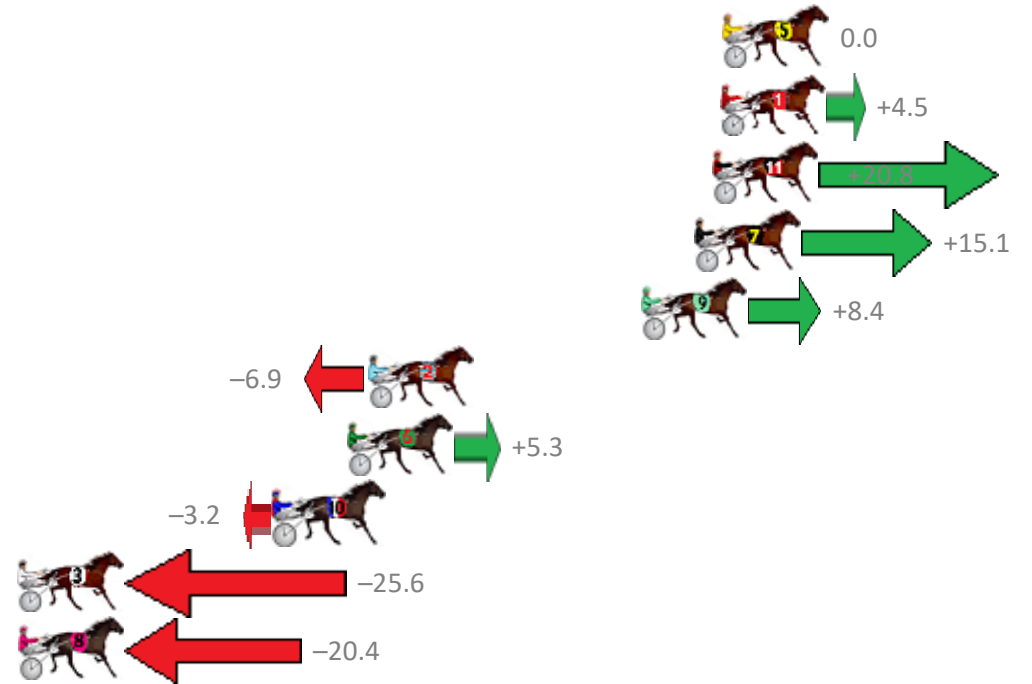

Albion Park Race 4 Distance 2138m

Tuesday, 24 December 2019

Gross Time: 2:34.10 MileRate: 1:56.00 LeadTime: 36.80s First Qtr: 29.10s Second Qtr: 29.70s Third Qtr: 28.60s Fourth Qtr: 29.90s

No Horse	Plc	Margin	Time	800Time (W)	400 Time (W)
5 WHERE'S THE SPIRIT	1	0.0m	2:34.10	58.50s (0)	29.90s (0)
1 CALLMEDEMARO	2	0.1m	2:34.11	58.17s (0)	29.56s (0)
11 GODDESS JUJON	3	0.4m	2:34.13	56.98s (1)	28.52s (2)
7 GOALKICKER	4	1.1m	2:34.18	57.40s (1)	28.92s (2)
9 NOTORIOUS	5	3.2m	2:34.34	57.89s (1)	29.44s (2)
2 HESLUVABLE	6	14.1m	2:35.15	59.00s (1)	30.19s (1)
6 MILLWOOD TILLY	7	14.9m	2:35.21	58.11s (0)	29.86s (1)
10 DARBY BRIGHTS	8	17.8m	2:35.43	58.73s (0)	30.23s (0)
3 PACIFIC COIN	9	28.6m	2:36.24	60.37s (1)	31.59s (1)
8 MAYWYN A JUG ORTW	10	29.6m	2:36.31	59.99s (0)	31.45s (0)

Finish Position and metres gained from 800m

Sectionals
Powered by

Home of Australian Harness Sectionals

Get your sectionals delivered to your inbox daily

Check out www.pjdata.com.au

The Racing Queensland Board (trading as Racing Queensland) and provider are not responsible for the completeness or accuracy of any of the information contained herein, and makes no representations about its suitability for any purpose.