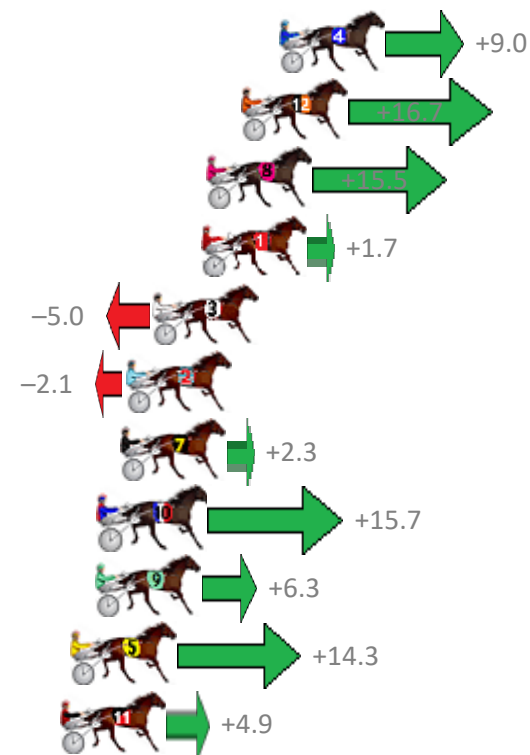

Albion Park Race 2 Distance 2138m

Saturday, 25 January 2020

Gross Time: 2:32.20 MileRate: 1:54.60 LeadTime: 36.80s First Qtr: 29.20s Second Qtr: 29.30s Third Qtr: 28.10s Fourth Qtr: 28.80s

No Horse	Plc	Margin	Time	800Time (W)	400 Time (W)
4 WEEDONS EXPRESS	1	0.0m	2:32.20	56.26s (0)	28.41s (0)
12 LIVING AGAIN	2	1.5m	2:32.31	55.71s (0)	28.17s (0)
8 BIG BANG LEONARD	3	2.9m	2:32.41	55.80s (1)	28.13s (2)
1 OUR BONDI BEACH	4	3.1m	2:32.42	56.78s (0)	29.02s (0)
3 MACEY JAYDE	5	5.0m	2:32.56	57.26s (0)	29.06s (1)
2 LEXUS ON THE BEACH	6	6.1m	2:32.64	57.05s (1)	29.17s (2)
7 RANDOM TASK	7	6.3m	2:32.65	56.74s (1)	29.07s (3)
10 BEE GEES BANDIT	8	7.1m	2:32.71	55.78s (0)	28.50s (1)
9 THE BUS	9	7.3m	2:32.73	56.45s (1)	28.78s (3)
5 MAJOR CURRENCY	10	8.3m	2:32.80	55.88s (1)	28.17s (2)
11 COLOMBIAN GOLD	11	8.7m	2:32.83	56.55s (0)	28.89s (2)

Finish Position and metres gained from 800m

Sectionals
Powered by

Home of Australian Harness Sectionals

Get your sectionals delivered to your inbox daily

Check out www.pjdata.com.au

The Racing Queensland Board (trading as Racing Queensland) and provider are not responsible for the completeness or accuracy of any of the information contained herein, and makes no representations about its suitability for any purpose.