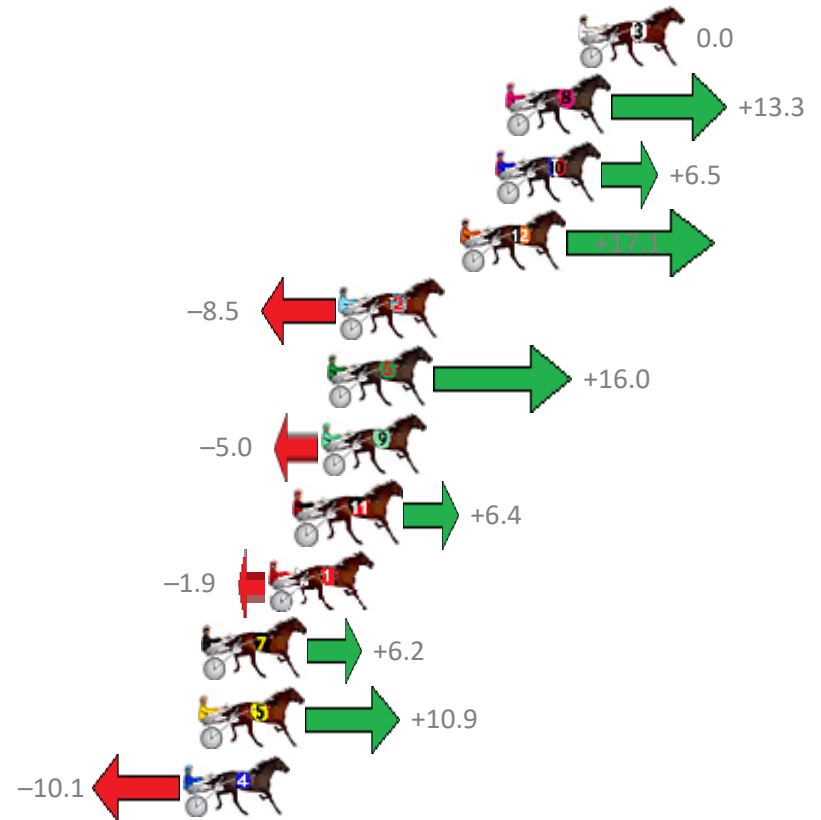

Albion Park Race 6 Distance 2138m

Saturday, 25 January 2020

Gross Time: 2:31.60 MileRate: 1:54.10 LeadTime: 36.50s First Qtr: 29.50s Second Qtr: 29.20s Third Qtr: 28.30s Fourth Qtr: 28.10s

No Horse	Plc	Margin	Time	800Time (W)	400 Time (W)
3 CASINO TOMMY	1	0.0m	2:31.60	56.40s (0)	28.10s (0)
8 MY MASTERCRAFTSMA	2	2.9m	2:31.80	55.46s (0)	27.35s (2)
10 DREAM TO SHARE	3	3.3m	2:31.83	55.94s (1)	27.67s (2)
12 MACH ALERT	4	4.7m	2:31.93	55.19s (1)	27.18s (2)
2 OUR MAJOR DAY	5	9.5m	2:32.27	57.00s (1)	28.65s (1)
6 CLARRY	6	10.0m	2:32.30	55.27s (1)	27.82s (1)
9 CLARKEY	7	10.2m	2:32.32	56.75s (1)	28.45s (2)
11 ROCK WITH SAM	8	11.2m	2:32.39	55.95s (2)	26.77s (0)
1 PARISIAN ROCKSTAR	9	12.3m	2:32.46	56.53s (0)	28.22s (0)
7 CLINTAL DO	10	15.0m	2:32.65	55.96s (0)	28.52s (1)
5 SEEUINNASHVILLE	11	15.1m	2:32.66	55.63s (0)	28.09s (0)
4 SPIKE BROMAC	12	15.7m	2:32.70	57.11s (0)	28.82s (0)

Finish Position and metres gained from 800m

Sectionals
Powered by

Home of Australian Harness Sectionals

Get your sectionals delivered to your inbox daily

Check out www.pjdata.com.au

The Racing Queensland Board (trading as Racing Queensland) and provider are not responsible for the completeness or accuracy of any of the information contained herein, and makes no representations about its suitability for any purpose.