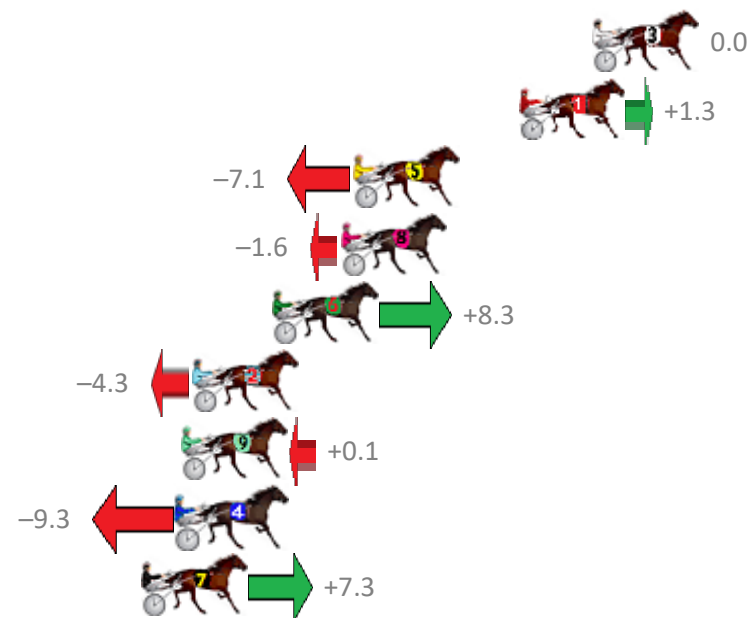

Albion Park Race 5 Distance 2138m

Tuesday, 28 January 2020

Gross Time: 2:35.20 MileRate: 1:56.80 LeadTime: 38.00s First Qtr: 30.00s Second Qtr: 31.20s Third Qtr: 28.50s Fourth Qtr: 27.50s

No Horse	Plc	Margin	Time	800Time (W)	400 Time (W)
3 WITH THE BAND	1	0.0m	2:35.20	56.00s (0)	27.50s (0)
1 LEFT A TERROR	2	2.9m	2:35.40	55.91s (0)	27.42s (0)
5 CALLMEDEMARO	3	9.5m	2:35.85	56.50s (1)	27.91s (1)
8 NEWPORT DREAMZ	4	10.0m	2:35.89	56.11s (0)	27.60s (0)
6 LETTUCEFIRESTAR	5	12.7m	2:36.07	55.42s (1)	27.52s (2)
2 THATS BETTOR	6	15.9m	2:36.29	56.30s (1)	27.88s (1)
9 DATTITUDE	7	16.3m	2:36.32	55.99s (1)	28.11s (3)
4 NOTORIOUS	8	16.5m	2:36.33	56.65s (1)	28.32s (2)
7 MAJOR LUCKY	9	17.9m	2:36.43	55.49s (1)	27.55s (2)

Finish Position and metres gained from 800m

Sectionals
Powered by

Home of Australian Harness Sectionals

Get your sectionals delivered to your inbox daily

Check out www.pjdata.com.au

The Racing Queensland Board (trading as Racing Queensland) and provider are not responsible for the completeness or accuracy of any of the information contained herein, and makes no representations about its suitability for any purpose.