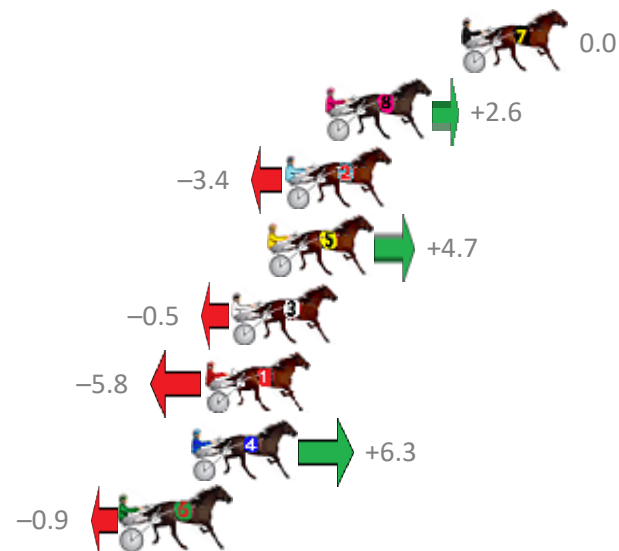

Albion Park Race 2 Distance 1660m

Tuesday, 28 January 2020

Gross Time: 2:01.30 MileRate: 1:57.60 LeadTime: 3.30s First Qtr: 28.90s Second Qtr: 32.40s Third Qtr: 28.70s Fourth Qtr: 28.00s

No Horse	Plc	Margin	Time	800Time (W)	400 Time (W)
7 WHITEHAVEN LASS	1	0.0m	2:01.30	56.70s (0)	28.00s (0)
8 TIGES APPRENTICE	2	5.4m	2:01.68	56.52s (1)	27.87s (1)
2 IFYOUBELIEVE	3	7.0m	2:01.79	56.94s (1)	28.32s (1)
5 THANKHEAVNFORGIRLS	4	7.7m	2:01.84	56.37s (1)	27.71s (1)
3 ASHLEE NITRO	5	9.1m	2:01.94	56.74s (0)	28.01s (0)
1 BEEF CITY STARZZZ	6	10.2m	2:02.01	57.11s (0)	28.39s (0)
4 WHATA REACTOR	7	10.7m	2:02.05	56.25s (1)	27.60s (1)
6 JUST ONE GOOD ONE	8	13.5m	2:02.25	56.76s (0)	28.02s (0)

Finish Position and metres gained from 800m

Sectionals
Powered by

Home of Australian Harness Sectionals

Get your sectionals delivered to your inbox daily

Check out www.pjdata.com.au

The Racing Queensland Board (trading as Racing Queensland) and provider are not responsible for the completeness or accuracy of any of the information contained herein, and makes no representations about its suitability for any purpose.