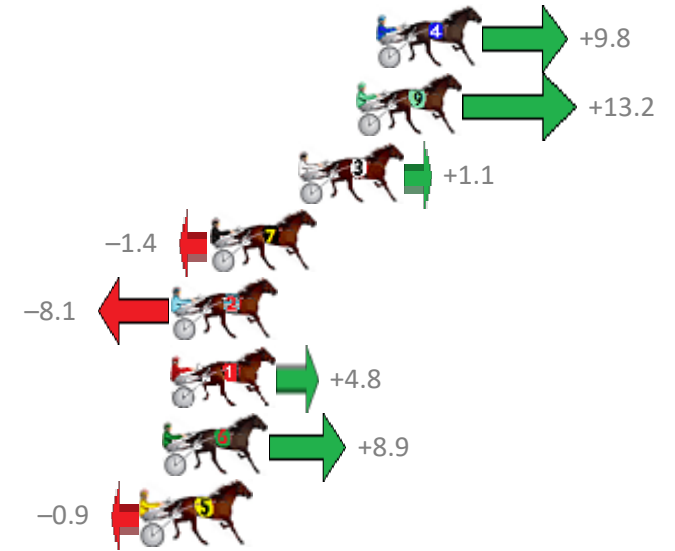

Albion Park Race 1 Distance 2138m

Tuesday, 28 January 2020

Gross Time: 2:43.90 MileRate: 2:02.80 LeadTime: 43.50s First Qtr: 30.80s Second Qtr: 31.00s Third Qtr: 29.30s Fourth Qtr: 29.30s

No Horse	Plc	Margin	Time	800Time (W)	400 Time (W)
4 AVEROSS DON	1	0.0m	2:43.90	57.88s (1)	28.76s (1)
9 JEDDY R YA READY	2	0.8m	2:43.96	57.63s (1)	28.49s (1)
3 BOURBONONTHEROCK	3	3.1m	2:44.13	58.52s (0)	29.22s (0)
7 DOWN UNDER RORS	4	6.6m	2:44.38	58.70s (1)	29.58s (1)
2 EL SWAVO	5	8.1m	2:44.49	59.19s (0)	29.89s (0)
1 ONE MUSCLE HILL	6	8.2m	2:44.50	58.25s (0)	28.95s (0)
6 SKYLINE	7	8.5m	2:44.52	57.95s (0)	28.72s (1)
5 DAY TOURER	8	9.3m	2:44.58	58.67s (0)	29.37s (0)

Finish Position and metres gained from 800m

Sectionals
Powered by

Home of Australian Harness Sectionals

Get your sectionals delivered to your inbox daily

Check out www.pjdata.com.au

The Racing Queensland Board (trading as Racing Queensland) and provider are not responsible for the completeness or accuracy of any of the information contained herein, and makes no representations about its suitability for any purpose.