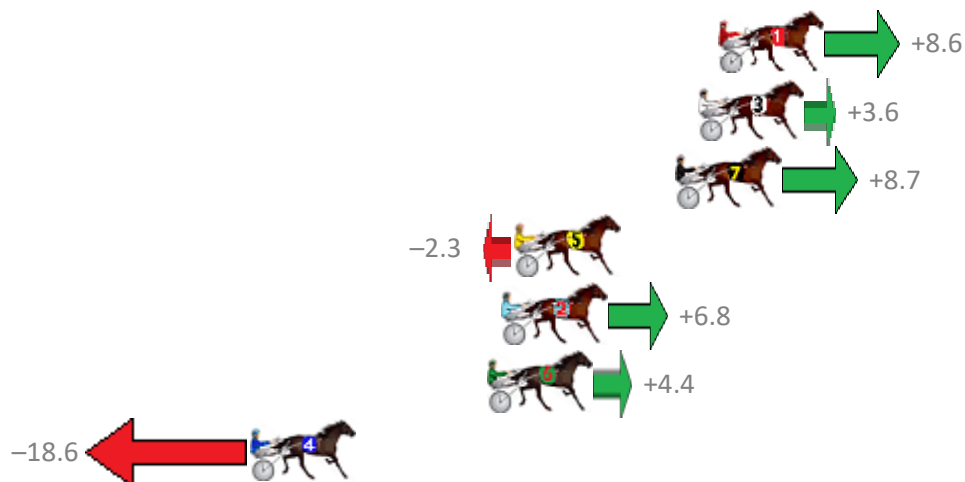

Albion Park Race 4 Distance 2138m

Tuesday, 28 January 2020

Gross Time: 2:31.90 MileRate: 1:54.30 LeadTime: 36.50s First Qtr: 28.50s Second Qtr: 30.30s Third Qtr: 28.30s Fourth Qtr: 28.30s

No Horse	Plc	Margin	Time	800Time (W)	400 Time (W)
1 GOTTA MOMENT	1	0.0m	2:31.90	55.99s (0)	28.02s (0)
3 INVINCIBLE LOXTON	2	0.8m	2:31.96	56.35s (0)	28.36s (0)
7 THE SPACE INVADER	3	1.7m	2:32.02	55.98s (1)	28.11s (1)
5 TULHURST ACE	4	8.1m	2:32.47	56.76s (1)	28.87s (1)
2 INNOCENT CROCKER	5	8.6m	2:32.51	56.12s (1)	28.22s (2)
6 LIKEALLOFUS	6	9.2m	2:32.55	56.29s (0)	27.88s (2)
4 BEAVER	7	18.6m	2:33.22	57.92s (0)	28.99s (1)

Finish Position and metres gained from 800m

Sectionals
Powered by

Home of Australian Harness Sectionals

Get your sectionals delivered to your inbox daily

Check out www.pjdata.com.au

The Racing Queensland Board (trading as Racing Queensland) and provider are not responsible for the completeness or accuracy of any of the information contained herein, and makes no representations about its suitability for any purpose.