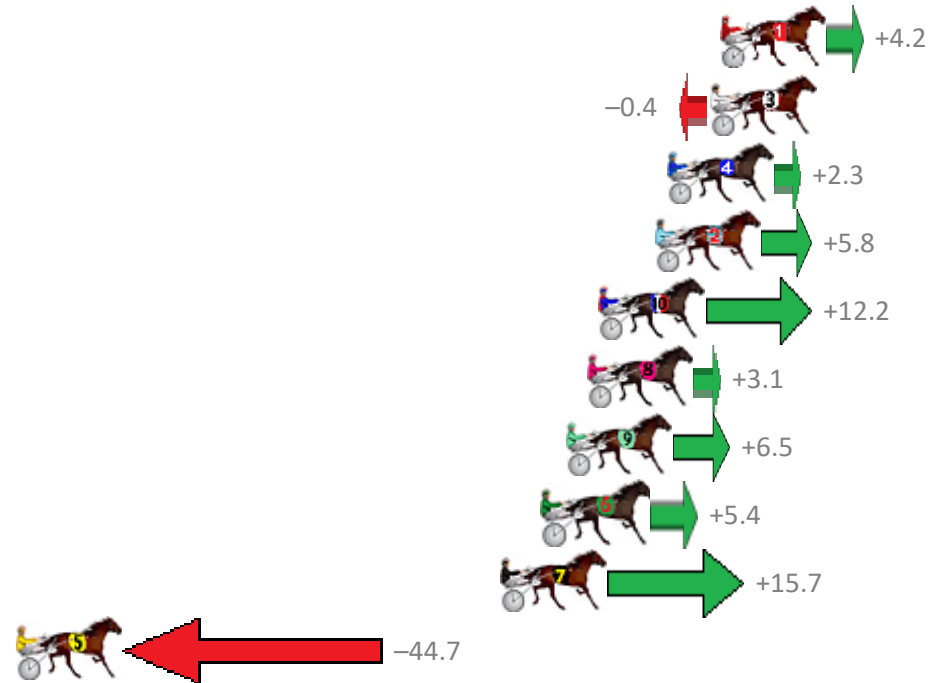

Albion Park Race 7 Distance 1660m

Tuesday, 28 January 2020

Gross Time: 1:57.00 MileRate: 1:53.40 LeadTime: 3.40s First Qtr: 27.40s Second Qtr: 30.30s Third Qtr: 28.40s Fourth Qtr: 27.50s

No Horse	Plc	Margin	Time	800Time (W)	400 Time (W)
1 KETUT	1	0.0m	1:57.00	55.61s (0)	27.21s (0)
3 COMPLY OR DIE	2	0.4m	1:57.03	55.93s (0)	27.53s (0)
4 PLATINUM ROULETTE	3	2.1m	1:57.14	55.74s (1)	27.41s (1)
2 THREO	4	2.6m	1:57.18	55.49s (1)	27.13s (1)
10 INTRANSIT	5	4.8m	1:57.33	55.05s (1)	26.76s (2)
8 CRACKA STRIDE	6	5.3m	1:57.36	55.68s (0)	27.27s (0)
9 DIVAS DELIGHT	7	6.1m	1:57.42	55.45s (1)	27.16s (2)
6 SECRET JACK	8	7.0m	1:57.48	55.52s (0)	27.00s (0)
7 FIOKI	9	8.7m	1:57.60	54.80s (2)	27.64s (2)
5 RUATO BAY	10	65.9m	2:01.53	59.02s (1)	30.04s (3)

Finish Position and metres gained from 800m

Sectionals
Powered by

Home of Australian Harness Sectionals

Get your sectionals delivered to your inbox daily

Check out www.pjdata.com.au

The Racing Queensland Board (trading as Racing Queensland) and provider are not responsible for the completeness or accuracy of any of the information contained herein, and makes no representations about its suitability for any purpose.