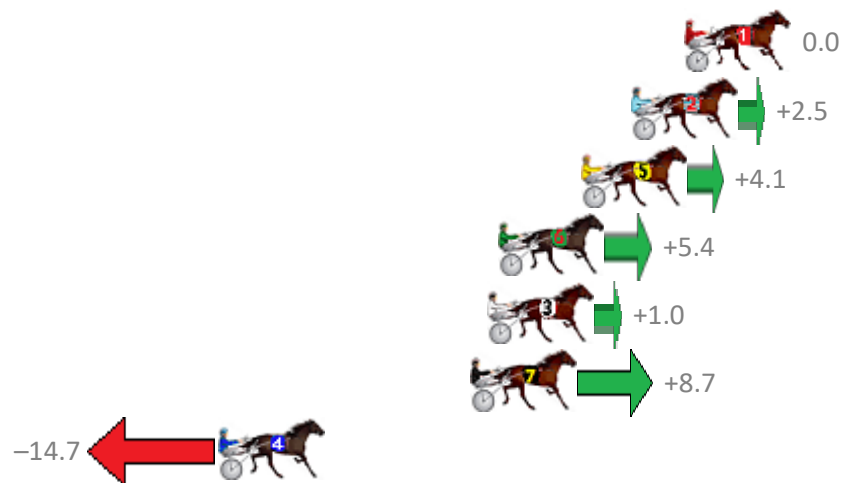

Albion Park Race 3 Distance 2138m

Tuesday, 28 January 2020

Gross Time: 2:35.40 MileRate: 1:57.00 LeadTime: 38.00s First Qtr: 30.80s Second Qtr: 30.90s Third Qtr: 27.80s Fourth Qtr: 27.90s

No Horse	Plc	Margin	Time	800Time (W)	400 Time (W)
1 ROCKNROLL CLASSIC	1	0.0m	2:35.40	55.70s (0)	27.90s (0)
2 DOUBLE OR NOTHING	2	2.1m	2:35.55	55.53s (0)	27.75s (0)
5 LUCKY UNLUCKY	3	4.1m	2:35.69	55.41s (1)	27.63s (1)
6 MACHIN OUT	4	7.4m	2:35.92	55.32s (1)	27.48s (1)
3 IFOUNDTHEBEACH	5	7.8m	2:35.94	55.63s (0)	27.76s (0)
7 JUST DEAL IT	6	8.5m	2:35.99	55.09s (1)	27.24s (1)
4 COBBLER LANE	7	18.5m	2:36.69	56.72s (1)	28.94s (1)

Finish Position and metres gained from 800m

Sectionals
Powered by

Home of Australian Harness Sectionals

Get your sectionals delivered to your inbox daily

Check out www.pjdata.com.au

The Racing Queensland Board (trading as Racing Queensland) and provider are not responsible for the completeness or accuracy of any of the information contained herein, and makes no representations about its suitability for any purpose.