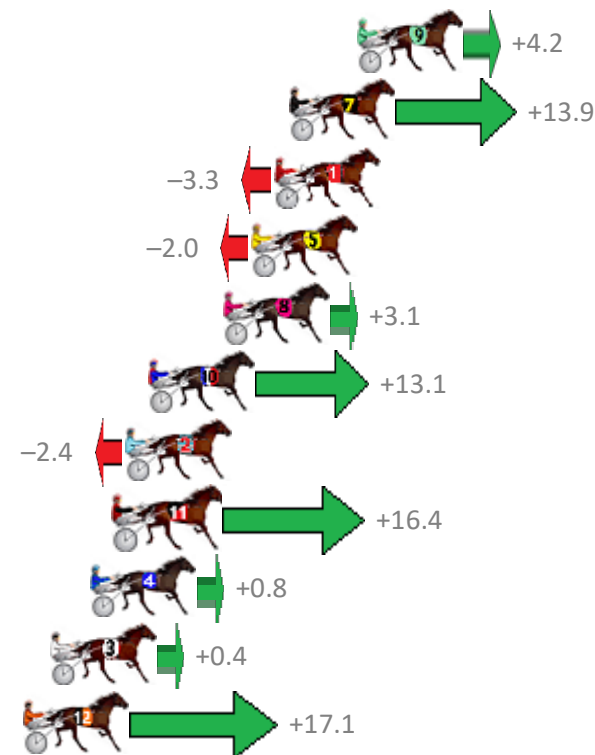

Albion Park Race 6 Distance 1660m

Tuesday, 28 January 2020

Gross Time: 1:59.10 MileRate: 1:55.40 LeadTime: 3.40s First Qtr: 27.90s Second Qtr: 30.60s Third Qtr: 28.80s Fourth Qtr: 28.40s

No Horse	Plc	Margin	Time	800Time (W)	400 Time (W)
9 A RAINBOW DELIGHT	1	0.0m	1:59.10	56.90s (0)	28.10s (0)
7 ANOTHER STATEMENT	2	2.7m	1:59.29	56.21s (1)	28.39s (2)
1 ROCKS OR DIAMONDS	3	3.3m	1:59.33	57.44s (0)	28.63s (0)
5 SCHEU CREEK	4	4.2m	1:59.40	57.34s (1)	28.58s (1)
8 OASIS DREAM	5	5.3m	1:59.48	56.98s (0)	28.17s (0)
10 CC JONES	6	8.3m	1:59.69	56.26s (1)	28.32s (2)
2 HEADWIN	7	9.2m	1:59.75	57.37s (1)	28.50s (1)
11 TIMELESS APPEAL	8	9.6m	1:59.78	56.03s (1)	28.10s (2)
4 DEVOUGED	9	10.6m	1:59.85	57.14s (1)	28.23s (1)
3 ALL GOOD WALLY	10	12.2m	1:59.97	57.17s (0)	28.29s (0)
12 EULO FLYER	11	13.3m	2:00.04	55.98s (1)	28.09s (1)

Finish Position and metres gained from 800m

Sectionals
Powered by

Home of Australian Harness Sectionals

Get your sectionals delivered to your inbox daily

Check out www.pjdata.com.au

The Racing Queensland Board (trading as Racing Queensland) and provider are not responsible for the completeness or accuracy of any of the information contained herein, and makes no representations about its suitability for any purpose.