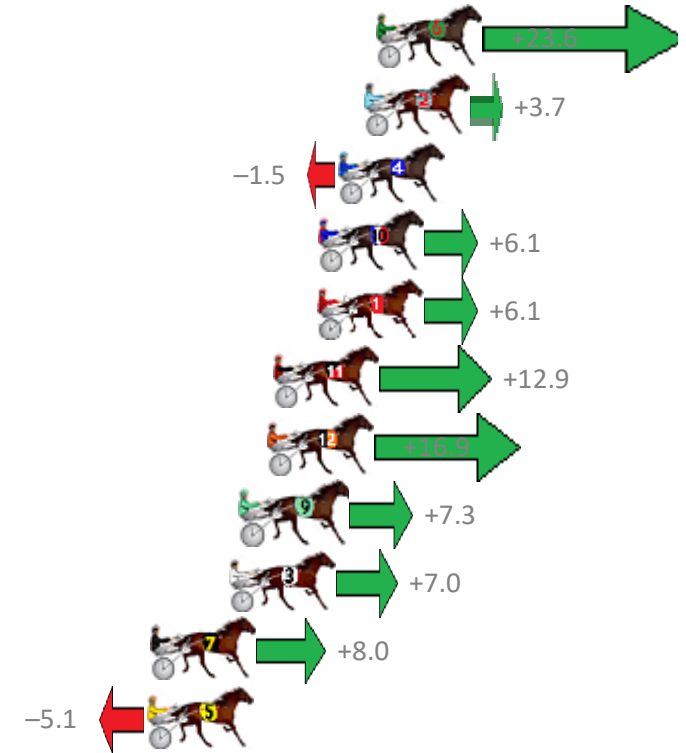

Albion Park Race 8 Distance 1660m

Tuesday, 28 January 2020

Gross Time: 1:57.90 MileRate: 1:54.30 LeadTime: 3.20s First Qtr: 27.50s Second Qtr: 30.50s Third Qtr: 28.40s Fourth Qtr: 28.30s

No Horse	Plc	Margin	Time	800Time (W)	400 Time (W)
6 ARTHUR LOWE	1	0.0m	1:57.90	55.03s (2)	27.80s (2)
2 ILLAWONG DREAMTIM	2	0.5m	1:57.94	56.44s (0)	28.02s (0)
4 CHAPTER ONE	3	1.5m	1:58.01	56.81s (0)	28.41s (0)
10 SOME EXCUSESOMEW	4	2.3m	1:58.06	56.27s (1)	27.97s (1)
1 MAJOR CURRENCY	5	2.3m	1:58.06	56.27s (0)	27.85s (0)
11 GOD SAKE	6	4.1m	1:58.19	55.79s (1)	27.49s (1)
12 HEZ RAZOR SHARP	7	4.3m	1:58.20	55.50s (1)	27.76s (2)
9 SIR JULIAN	8	5.3m	1:58.27	56.18s (0)	27.77s (0)
3 BEAU CISHLOM	9	5.8m	1:58.31	56.20s (1)	27.90s (1)
7 TOMEARA	10	9.0m	1:58.54	56.13s (0)	27.71s (0)
5 NEWMERELLA SHARKIE	11	9.1m	1:58.54	57.06s (1)	28.76s (1)

Finish Position and metres gained from 800m

Sectionals
Powered by

Home of Australian Harness Sectionals

Get your sectionals delivered to your inbox daily

Check out www.pjdata.com.au

The Racing Queensland Board (trading as Racing Queensland) and provider are not responsible for the completeness or accuracy of any of the information contained herein, and makes no representations about its suitability for any purpose.