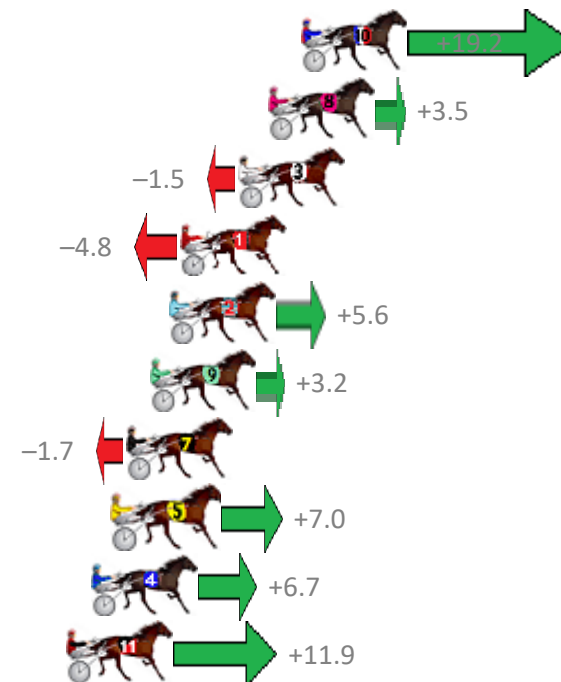

Albion Park Race 1 Distance 1660m

Saturday, 15 February 2020

Gross Time: 1:56.90 MileRate: 1:53.30 LeadTime: 3.50s First Qtr: 27.90s Second Qtr: 29.50s Third Qtr: 27.70s Fourth Qtr: 28.30s

NoHorse	Plc	Margin	Time	800Time (W)	400 Time (W)
10 URBAN GIRL	1	0.0m	1:56.90	54.66s (1)	27.52s (1)
8 OUR BONDI BEACH	2	1.3m	1:56.99	55.76s (0)	28.07s (0)
3 COLONEL JOY	3	2.5m	1:57.08	56.10s (1)	28.43s (1)
1 CARDLESFROMHEAVEN	4	4.8m	1:57.24	56.34s (0)	28.64s (0)
2 ARTHUR LOWE	5	5.2m	1:57.27	55.61s (1)	28.43s (2)
9 SABRAGE	6	6.0m	1:57.32	55.78s (0)	28.03s (0)
7 SOME EXCUSESOMEW	7	6.9m	1:57.39	56.12s (1)	28.36s (1)
5 JUMPING JOLT	8	7.4m	1:57.42	55.51s (0)	27.80s (0)
4 DAPPER	9	8.3m	1:57.49	55.53s (1)	28.11s (2)
11 IM MAJOR HARRY	10	9.3m	1:57.56	55.17s (2)	27.74s (2)

Finish Position and metres gained from 800m

Sectionals
Powered by

Home of Australian Harness Sectionals

Get your sectionals delivered to your inbox daily

Check out www.pjdata.com.au

The Racing Queensland Board (trading as Racing Queensland) and provider are not responsible for the completeness or accuracy of any of the information contained herein, and makes no representations about its suitability for any purpose.