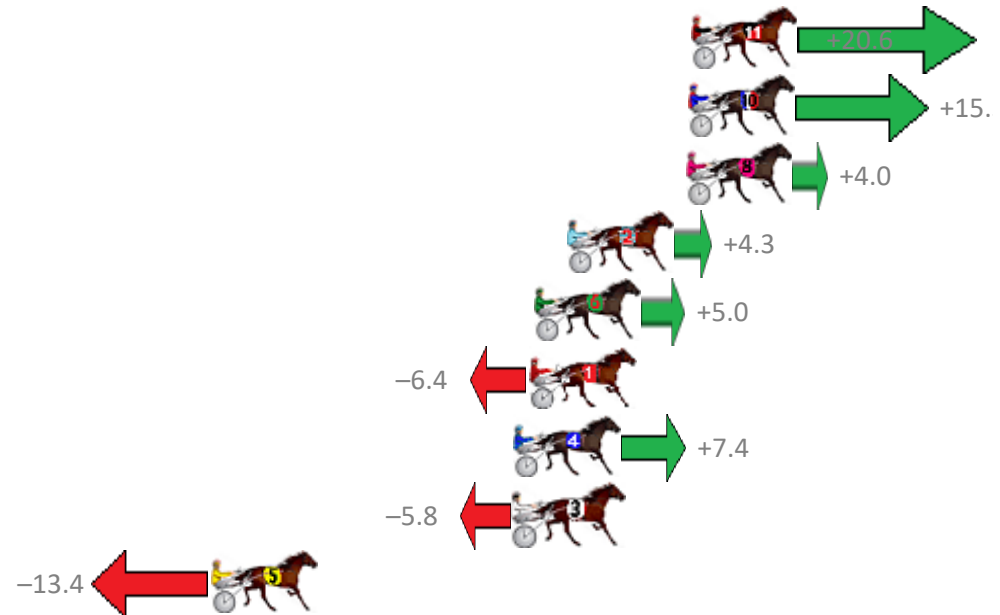

Albion Park Race 4 Distance 1660m

Saturday, 15 February 2020

Gross Time: 1:58.00 MileRate: 1:54.40 LeadTime: 3.30s First Qtr: 27.30s Second Qtr: 29.90s Third Qtr: 28.10s Fourth Qtr: 29.40s

NoHorse	Plc	Margin	Time	800Time (W)	400 Time (W)
11 WITH AUTHORITY	1	0.0m	1:58.00	56.02s (1)	28.58s (1)
10 FIRE AND ICE	2	0.1m	1:58.01	56.40s (1)	28.94s (2)
8 COURAGEOUS LEO	3	0.2m	1:58.01	57.21s (0)	29.11s (0)
2 MATRON JUJON	4	4.9m	1:58.36	57.19s (0)	29.08s (0)
6 MAYWYNS BEST	5	6.2m	1:58.46	57.14s (1)	29.72s (2)
1 COMPLY OR DIE	6	6.4m	1:58.47	57.96s (0)	29.87s (0)
4 WEE JIMMY	7	7.0m	1:58.51	56.97s (0)	28.91s (0)
3 CHARMING MAJOR	8	7.0m	1:58.51	57.92s (1)	29.91s (1)
5 FAT KENNYS DROP	9	19.0m	1:59.40	58.46s (1)	30.33s (1)

Finish Position and metres gained from 800m

Sectionals
Powered by

Home of Australian Harness Sectionals

Get your sectionals delivered to your inbox daily

Check out www.pjdata.com.au

The Racing Queensland Board (trading as Racing Queensland) and provider are not responsible for the completeness or accuracy of any of the information contained herein, and makes no representations about its suitability for any purpose.