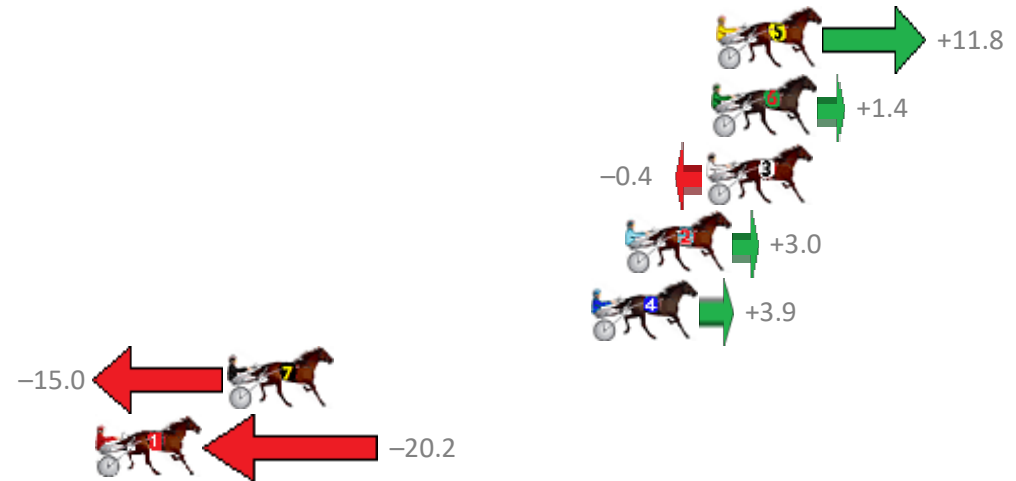

Albion Park Race 8 Distance 2138m

Saturday, 15 February 2020

Gross Time: 2:35.60 MileRate: 1:57.10 LeadTime: 38.40s First Qtr: 31.20s Second Qtr: 28.90s Third Qtr: 28.00s Fourth Qtr: 29.10s

NoHorse	Plc	Margin	Time	800Time (W)	400 Time (W)
5 PAY ME INTEREST	1	0.0m	2:35.60	56.26s (1)	28.30s (1)
6 MACH TORQUE	2	0.2m	2:35.61	57.00s (1)	28.98s (1)
3 GOALKICKER	3	0.4m	2:35.63	57.13s (0)	29.13s (0)
2 CHINOOK WINDS	4	3.6m	2:35.86	56.89s (1)	28.93s (1)
4 SLIPPERY JADE	5	4.9m	2:35.96	56.82s (2)	28.58s (2)
7 RUNFORTHROSES	6	19.4m	2:37.01	58.17s (2)	29.97s (2)
1 KAY NORA SHANNON	7	24.6m	2:37.39	58.54s (0)	30.39s (0)

Finish Position and metres gained from 800m

Sectionals
Powered by

Home of Australian Harness Sectionals

Get your sectionals delivered to your inbox daily

Check out www.pjdata.com.au

The Racing Queensland Board (trading as Racing Queensland) and provider are not responsible for the completeness or accuracy of any of the information contained herein, and makes no representations about its suitability for any purpose.