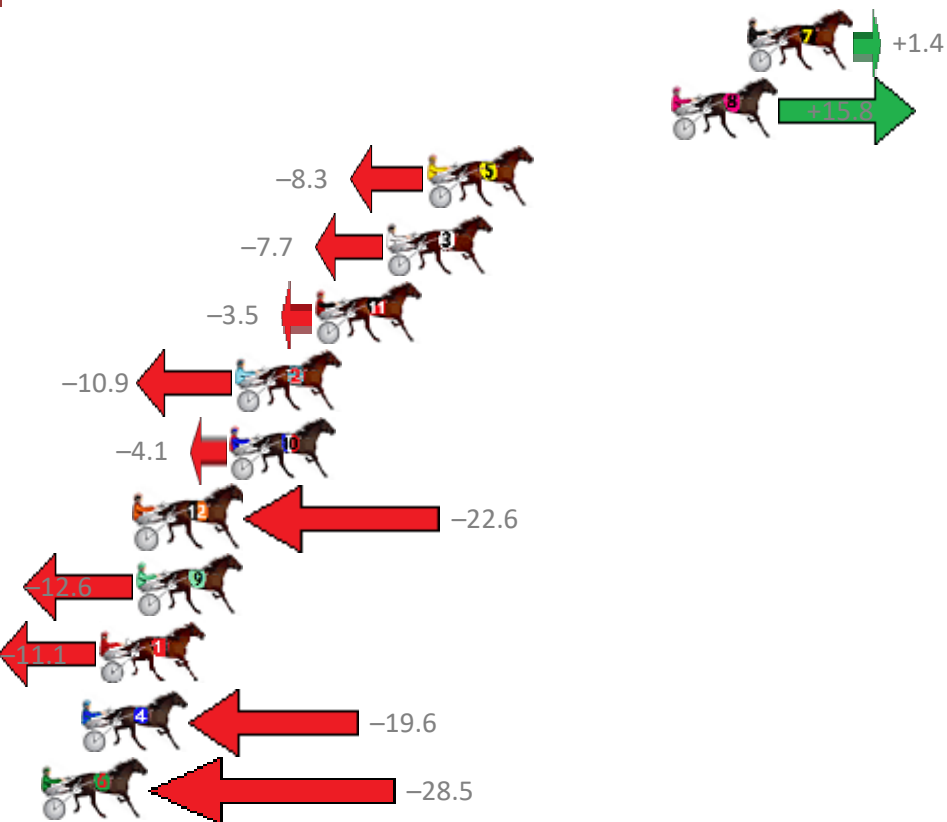

Albion Park Race 2 Distance 2138m

Saturday, 15 February 2020

Gross Time: 2:34.90 MileRate: 1:56.60 LeadTime: 36.30s First Qtr: 30.00s Second Qtr: 30.90s Third Qtr: 28.30s Fourth Qtr: 29.40s

NoHorse	Plc	Margin	Time	800Time (W)	400 Time (W)
7 BLADE	1	0.0m	2:34.90	57.60s (2)	29.40s (2)
8 BUMPER	2	3.0m	2:35.12	56.56s (0)	28.37s (2)
5 SPRINGFIELD SPIRIT	3	12.7m	2:35.83	58.30s (0)	29.86s (0)
3 TODAYS HERO	4	14.3m	2:35.95	58.26s (1)	29.91s (1)
11 GOTTA MOMENT	5	17.1m	2:36.16	57.95s (2)	29.72s (2)
2 AT WEST POINT	6	20.3m	2:36.39	58.49s (0)	30.11s (0)
10 MISTER HART	7	20.5m	2:36.41	58.00s (1)	29.72s (1)
12 FEEL THE REIGN	8	24.2m	2:36.68	59.33s (1)	31.00s (1)
9 LIFES A JUNGLE	9	24.2m	2:36.68	58.61s (1)	30.33s (1)
1 WHERES THE SPIRIT	10	25.7m	2:36.79	58.50s (0)	30.10s (0)
4 ARTISTIC SAINT	11	26.4m	2:36.84	59.11s (2)	30.74s (2)
6 MAYWYNS COURAGE	12	28.5m	2:36.99	59.76s (0)	31.38s (0)

Finish Position and metres gained from 800m

Sectionals
Powered by

Home of Australian Harness Sectionals

Get your sectionals delivered to your inbox daily

Check out www.pjdata.com.au

The Racing Queensland Board (trading as Racing Queensland) and provider are not responsible for the completeness or accuracy of any of the information contained herein, and makes no representations about its suitability for any purpose.