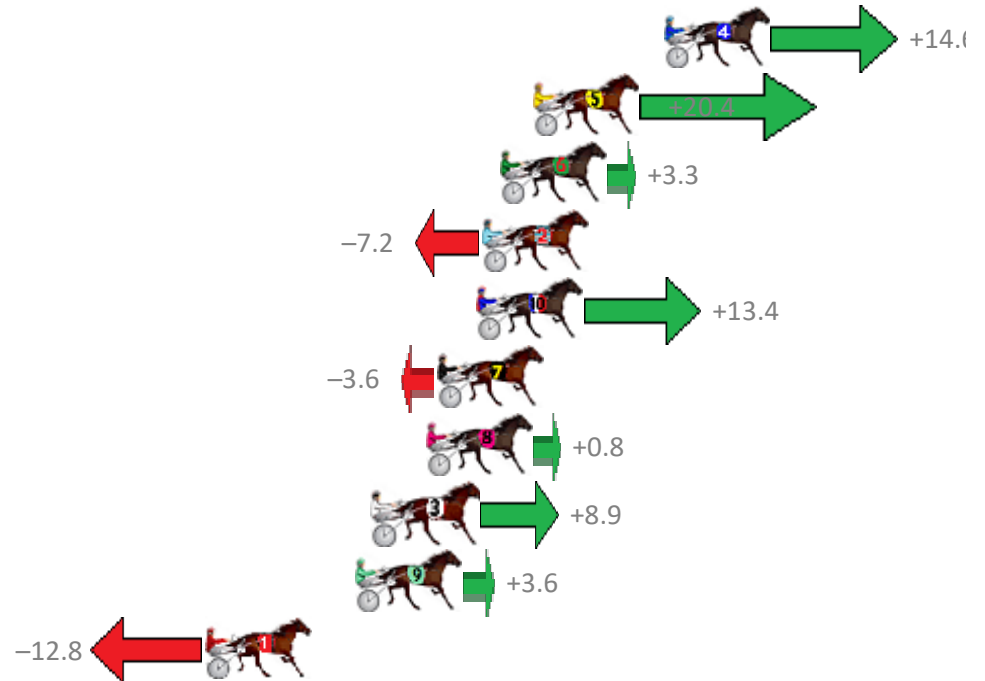

Albion Park Race 5 Distance 1660m

Saturday, 15 February 2020

Gross Time: 1:55.80 MileRate: 1:52.30 LeadTime: 3.30s First Qtr: 27.00s Second Qtr: 28.20s Third Qtr: 28.00s Fourth Qtr: 29.30s

NoHorse	Plc	Margin	Time	800Time (W)	400 Time (W)
4 DREAM TO SHARE	1	0.0m	1:55.80	56.25s (1)	28.10s (1)
5 INNOCENT CROCKER	2	5.2m	1:56.18	55.84s (1)	28.08s (2)
6 SECRETAGENT TYCOON	3	6.5m	1:56.28	57.06s (1)	28.88s (1)
2 TULHURST ACE	4	7.2m	1:56.33	57.82s (0)	29.83s (0)
10 CHANGE OF MIND	5	7.4m	1:56.34	56.34s (0)	28.27s (0)
7 CASINO TOMMY	6	9.0m	1:56.46	57.56s (1)	29.37s (1)
8 OUR MAJOR DAY	7	9.4m	1:56.49	57.24s (0)	29.11s (0)
3 MARETTI	8	11.5m	1:56.64	56.66s (1)	28.60s (1)
9 MAKOA	9	12.2m	1:56.69	57.04s (0)	29.01s (0)
1 SPIKE BROMAC	10	18.2m	1:57.13	58.22s (0)	30.09s (0)

Finish Position and metres gained from 800m

Sectionals
Powered by

Home of Australian Harness Sectionals

Get your sectionals delivered to your inbox daily

Check out www.pjdata.com.au

The Racing Queensland Board (trading as Racing Queensland) and provider are not responsible for the completeness or accuracy of any of the information contained herein, and makes no representations about its suitability for any purpose.