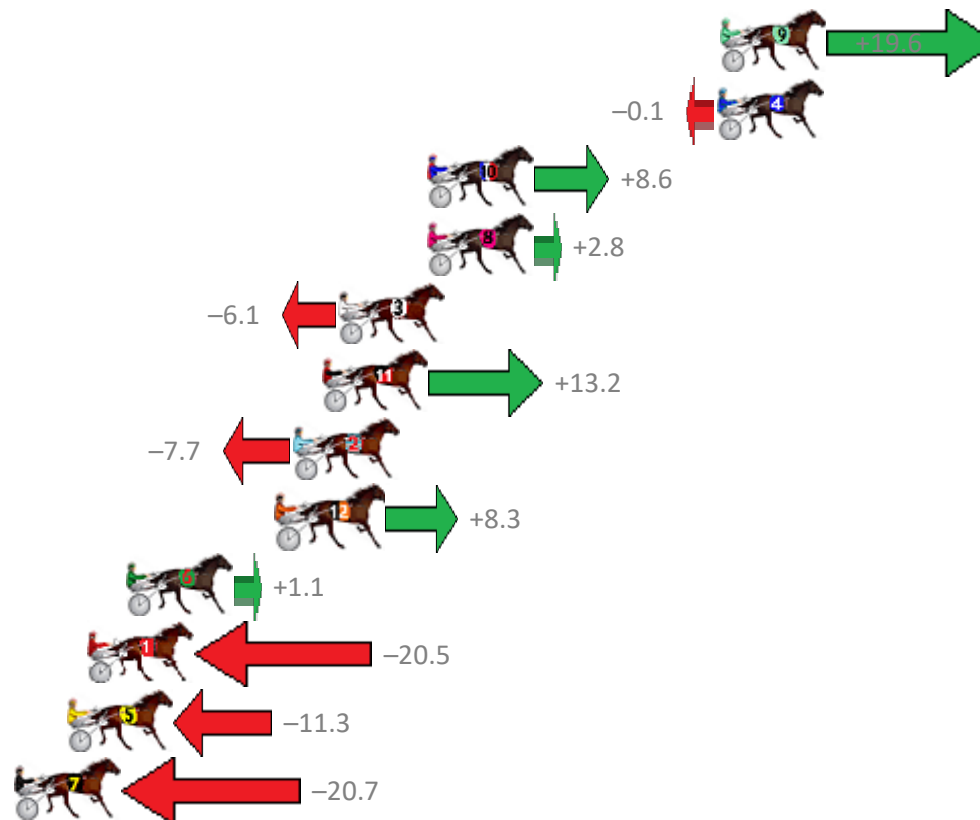

Albion Park Race 6 Distance 1660m

Saturday, 15 February 2020

Gross Time: 1:55.70 MileRate: 1:52.20 LeadTime: 3.30s First Qtr: 26.70s Second Qtr: 28.20s Third Qtr: 28.50s Fourth Qtr: 29.00s

No	Horse	Plc	Margin	Time	800Time (W)	400 Time (W)
9	THATSWHATISAID	1	0.0m	1:55.70	56.09s (1)	28.85s (1)
4	BIG BANG LEONARD	2	0.1m	1:55.71	57.51s (0)	29.01s (0)
10	JUST ROKIN	3	11.6m	1:56.54	56.88s (0)	28.64s (0)
8	THATS HOW WEROLL	4	11.6m	1:56.54	57.30s (0)	28.72s (1)
3	ARTFUL MAID	5	15.1m	1:56.79	57.94s (0)	29.36s (0)
11	CHAPTER ONE	6	15.8m	1:56.85	56.55s (1)	28.39s (2)
2	PLATINUM ROULETTE	7	16.9m	1:56.93	58.05s (1)	29.47s (1)
12	THREE MUGS IN	8	17.5m	1:56.97	56.90s (0)	28.66s (0)
6	WEEDONS EXPRESS	9	23.5m	1:57.40	57.42s (1)	29.25s (2)
1	RUN BOY RUN	10	25.1m	1:57.52	58.97s (0)	30.40s (0)
5	SIR JULIAN	11	25.9m	1:57.58	58.31s (1)	29.80s (2)
7	MACEY JAYDE	12	72.7m	2:00.97	58.99s (0)	29.92s (0)

Finish Position and metres gained from 800m

Sectionals
Powered by

Home of Australian Harness Sectionals

Get your sectionals delivered to your inbox daily

Check out www.pjdata.com.au

The Racing Queensland Board (trading as Racing Queensland) and provider are not responsible for the completeness or accuracy of any of the information contained herein, and makes no representations about its suitability for any purpose.