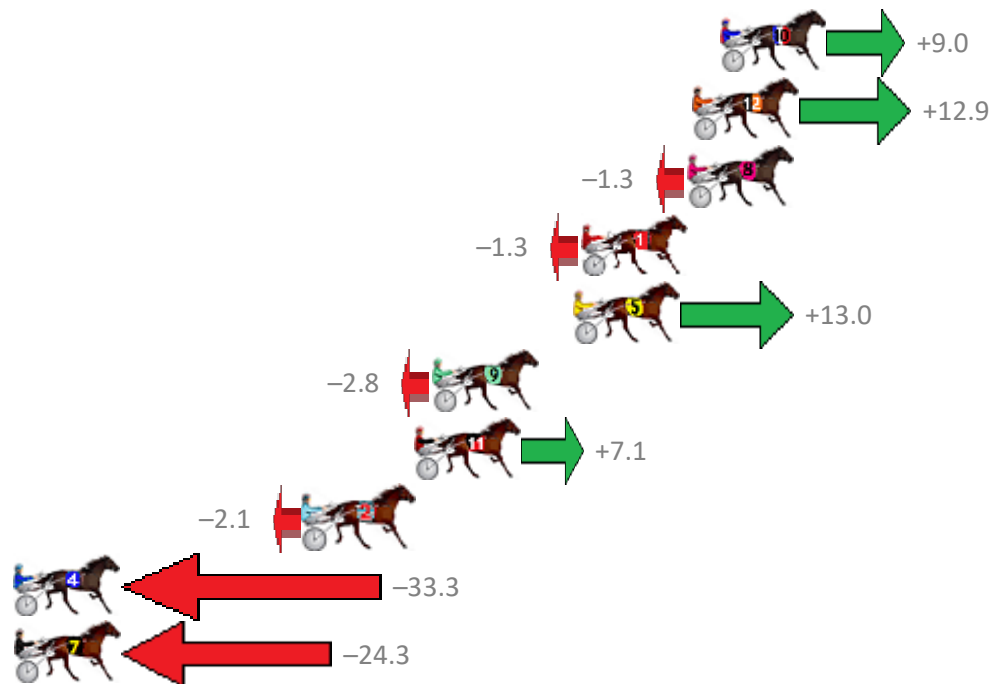

Albion Park Race 7 Distance 2138m

Saturday, 15 February 2020

Gross Time: 2:41.80 MileRate: 2:00.70 LeadTime: 42.00s First Qtr: 30.00s Second Qtr: 31.50s Third Qtr: 29.70s Fourth Qtr: 28.60s

NoHorse	Plc	Margin	Time	800Time (W)	400 Time (W)
10 QUIETLY SPOKEN	1	0.0m	2:41.80	57.64s (1)	28.47s (2)
12 NORTHERN MUSCLE	2	1.1m	2:41.88	57.36s (1)	28.11s (2)
8 JUSTABITNOISY	3	1.3m	2:41.89	58.39s (0)	28.69s (0)
1 MONORAIL	4	5.5m	2:42.19	58.39s (0)	28.65s (0)
5 JEDDY R YA READY	5	5.8m	2:42.21	57.35s (1)	28.10s (2)
9 ALS LAW	6	11.4m	2:42.62	58.50s (0)	28.71s (0)
11 MIRACLE RISING	7	12.1m	2:42.67	57.78s (0)	28.29s (0)
2 MELPARK MAGIC	8	16.5m	2:42.98	58.45s (0)	28.98s (1)
4 MELPARK ROYAL SON	9	37.7m	2:44.50	60.73s (1)	31.00s (1)
7 FOURSHARESMOREBEE	10	69.3m	2:46.75	60.07s (0)	29.62s (0)

Finish Position and metres gained from 800m

Sectionals
Powered by

Home of Australian Harness Sectionals

Get your sectionals delivered to your inbox daily

Check out www.pjdata.com.au

The Racing Queensland Board (trading as Racing Queensland) and provider are not responsible for the completeness or accuracy of any of the information contained herein, and makes no representations about its suitability for any purpose.