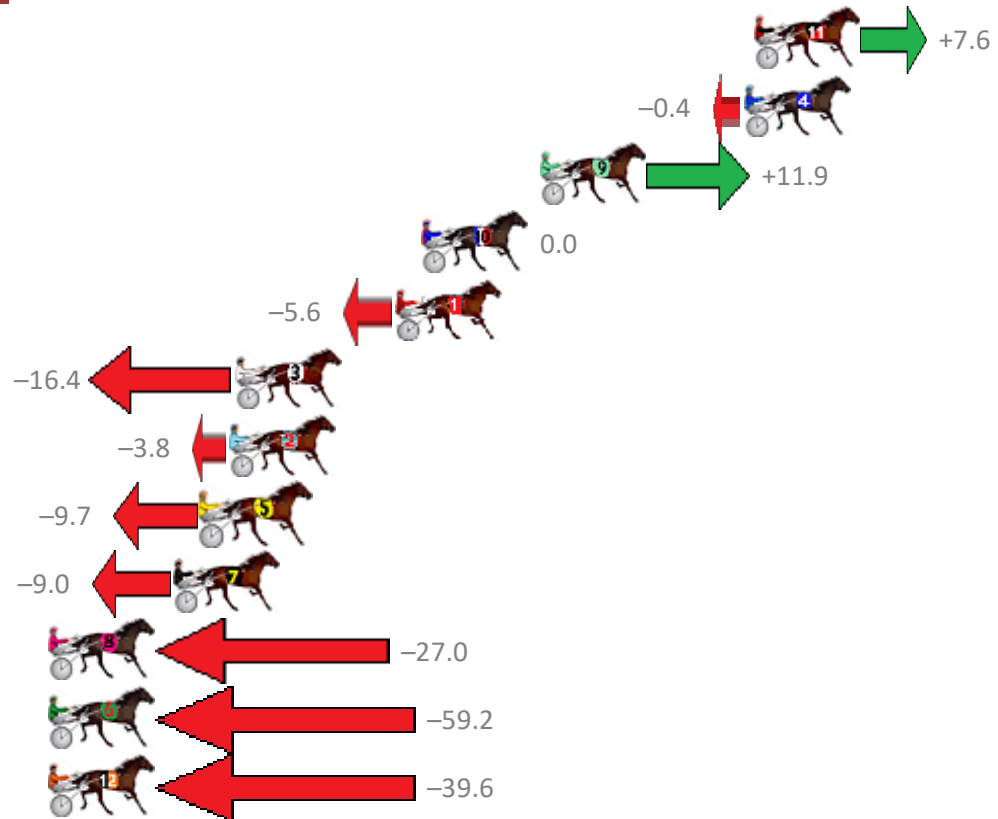

Albion Park Race 3 Distance 2138m

Saturday, 15 February 2020

Gross Time: 2:34.10 MileRate: 1:56.00 LeadTime: 36.70s First Qtr: 28.90s Second Qtr: 30.10s Third Qtr: 28.50s Fourth Qtr: 29.90s

NoHorse	Plc	Margin	Time	800Time (W)	400 Time (W)
11 CELTIC CRUZA	1	0.0m	2:34.10	57.85s (2)	29.90s (1)
4 LIVING GRAND	2	0.4m	2:34.13	58.43s (0)	29.72s (0)
9 MAJORDOIT	3	8.5m	2:34.74	57.53s (2)	29.40s (3)
10 BUCKHORN EXCHANGE	4	13.2m	2:35.09	58.40s (0)	29.47s (0)
1 NIFTY STUDLEIGH	5	14.2m	2:35.16	58.81s (0)	29.86s (0)
3 SONNY ORLANDO	6	20.6m	2:35.64	59.60s (0)	30.71s (0)
2 BETTING BARON	7	20.8m	2:35.65	58.68s (1)	29.77s (3)
5 STUDLEIGH STRIDE	8	21.9m	2:35.74	59.11s (1)	30.09s (2)
7 ONE WISE MAN	9	23.0m	2:35.82	59.06s (2)	30.66s (2)
8 IFOUNDTHEBEACH	10	28.6m	2:36.24	60.37s (1)	31.37s (1)
6 MY SECRET BEACH	11	66.4m	2:39.06	62.72s (1)	33.61s (1)
12 CAMROLLER	12	89.6m	2:40.80	61.29s (0)	31.37s (0)

Finish Position and metres gained from 800m

Sectionals
Powered by

Home of Australian Harness Sectionals

Get your sectionals delivered to your inbox daily

Check out www.pjdata.com.au

The Racing Queensland Board (trading as Racing Queensland) and provider are not responsible for the completeness or accuracy of any of the information contained herein, and makes no representations about its suitability for any purpose.