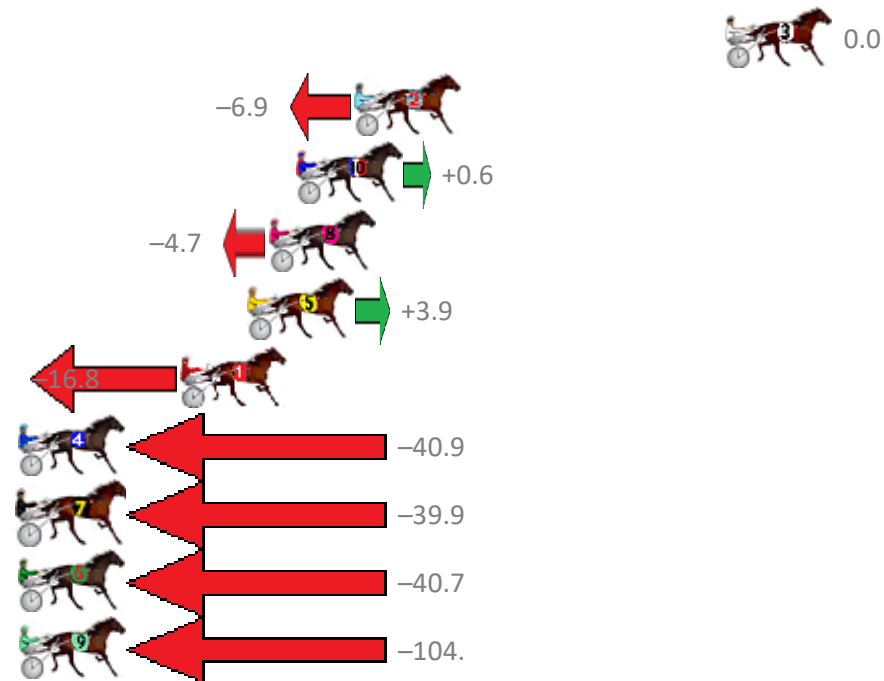

Redcliffe Race 6 Distance 2040m

Wednesday, 26 February 2020

Gross Time: 2:33.50 MileRate: 2:01.10 LeadTime: 32.10s First Qtr: 31.10s Second Qtr: 31.40s Third Qtr: 28.90s Fourth Qtr: 30.00s

No	Horse	Plc	Margin	Time	800Time (W)	400 Time (W)
3	STORM GILBERT	1	0.0m	2:33.50	58.90s (0)	30.00s (0)
2	THE LAST STARFIRE	2	14.7m	2:34.60	59.41s (1)	30.46s (2)
10	NESTERS HILL	3	17.0m	2:34.77	58.86s (1)	30.06s (1)
8	CATCH THE BOUQUET	4	18.1m	2:34.86	59.25s (0)	30.19s (0)
5	FOUR FOR FOUR	5	18.9m	2:34.92	58.61s (1)	29.87s (3)
1	OURS TO KEEP	6	21.6m	2:35.12	60.14s (0)	31.13s (0)
4	DANCING IN MANOLOS	7	43.9m	2:36.79	61.91s (1)	32.69s (1)
7	LEFTHOOKRIGHTCROSS	8	49.1m	2:37.18	61.84s (0)	32.83s (0)
6	ROLLON TWICE	9	52.9m	2:37.47	61.90s (1)	32.71s (2)
9	ANDSOME	10	122.8m	2:42.71	66.57s (0)	36.63s (0)

Finish Position and metres gained from 800m

Sectionals
Powered by

Home of Australian Harness Sectionals

Get your sectionals delivered to your inbox daily

Check out www.pjdata.com.au

The Racing Queensland Board (trading as Racing Queensland) and provider are not responsible for the completeness or accuracy of any of the information contained herein, and makes no representations about its suitability for any purpose.