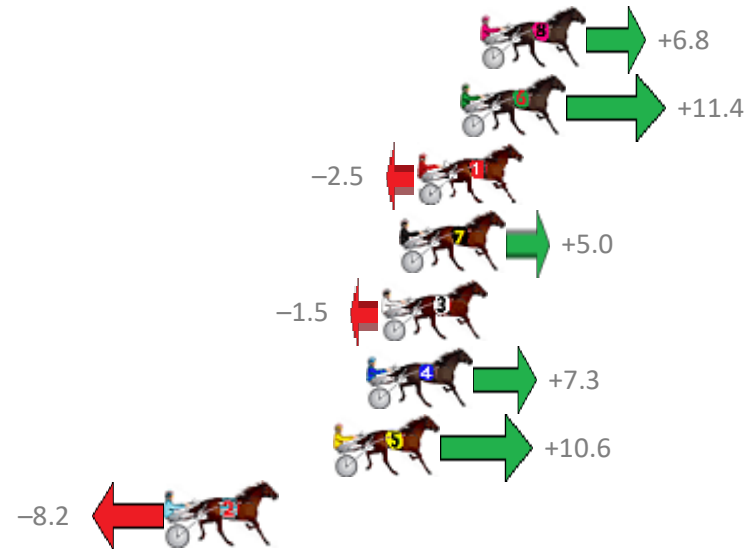

Redcliffe Race 3 Distance 1780m

Wednesday, 26 February 2020

Gross Time: 2:12.20 MileRate: 1:59.50 LeadTime: 11.20s First Qtr: 31.20s Second Qtr: 32.30s Third Qtr: 28.60s Fourth Qtr: 28.90s

No	Horse	Plc	Margin	Time	800Time (W)	400 Time (W)
8	ONE WISE MAN	1	0.0m	2:12.20	57.01s (1)	28.47s (1)
6	CONDAFEW	2	0.8m	2:12.26	56.68s (0)	28.06s (1)
1	THERESACHANCE	3	2.5m	2:12.38	57.68s (0)	29.08s (0)
7	FUTURE STRIDE	4	3.2m	2:12.43	57.14s (0)	28.51s (0)
3	CIRCLE LINE	5	3.9m	2:12.48	57.61s (1)	29.05s (1)
4	MISTER BLACKJACK	6	4.5m	2:12.53	56.98s (1)	28.40s (2)
5	BEEF CITY BLAZE	7	5.8m	2:12.62	56.74s (1)	28.18s (2)
2	NOLONGA YOUR CHOIC	8	12.4m	2:13.10	58.09s (0)	29.48s (0)

Finish Position and metres gained from 800m

Sectionals
Powered by

Home of Australian Harness Sectionals

Get your sectionals delivered to your inbox daily

Check out www.pjdata.com.au

The Racing Queensland Board (trading as Racing Queensland) and provider are not responsible for the completeness or accuracy of any of the information contained herein, and makes no representations about its suitability for any purpose.