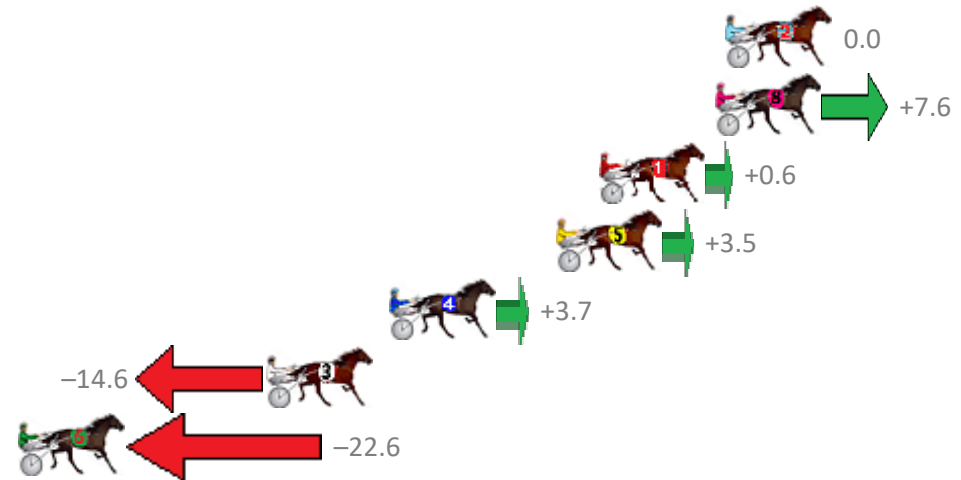

Redcliffe Race 7 Distance 1780m

Wednesday, 26 February 2020

Gross Time: 2:12.40 MileRate: 1:59.70 LeadTime: 11.80s First Qtr: 31.00s Second Qtr: 30.90s Third Qtr: 28.40s Fourth Qtr: 30.30s

NoHorse	Plc	Margin	Time	800Time (W)	400 Time (W)
2 ITS YOU NOT ME	1	0.0m	2:12.40	58.70s (0)	30.30s (0)
8 PATCHWORK JET	2	0.4m	2:12.43	58.14s (1)	29.74s (2)
1 DARTESIAN	3	5.0m	2:12.78	58.66s (0)	30.12s (0)
5 PRETTYCOMPACT	4	6.7m	2:12.91	58.44s (0)	29.93s (0)
4 REDDY FIRE	5	13.3m	2:13.41	58.43s (1)	29.75s (1)
3 KOTARE KASAI	6	18.2m	2:13.78	59.77s (1)	31.15s (1)
6 DOOLITTLE DESLEY	7	35.2m	2:15.07	60.36s (1)	31.77s (1)

Finish Position and metres gained from 800m

Sectionals
Powered by

Home of Australian Harness Sectionals

Get your sectionals delivered to your inbox daily

Check out www.pjdata.com.au

The Racing Queensland Board (trading as Racing Queensland) and provider are not responsible for the completeness or accuracy of any of the information contained herein, and makes no representations about its suitability for any purpose.