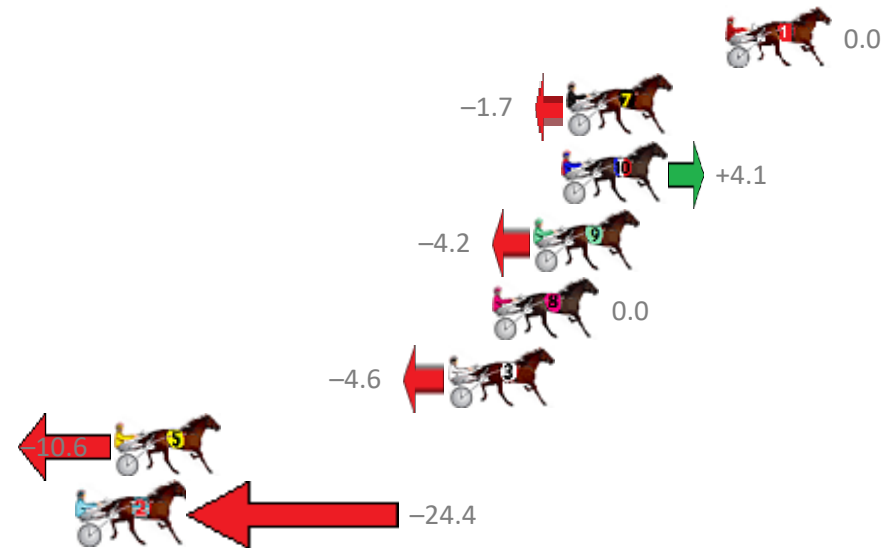

Redcliffe Race 1 Distance 2040m

Wednesday, 26 February 2020

Gross Time: 2:29.20 MileRate: 1:57.70 LeadTime: 30.30s First Qtr: 31.10s Second Qtr: 29.00s Third Qtr: 29.30s Fourth Qtr: 29.50s

No	Horse	Plc	Margin	Time	800Time (W)	400 Time (W)
1	LETTUCEFIRESTAR	1	0.0m	2:29.20	58.80s (0)	29.50s (0)
7	ELMAUR JOY	2	6.3m	2:29.66	58.92s (0)	29.57s (0)
10	MAJOR SCORE	3	6.5m	2:29.68	58.50s (1)	29.52s (2)
9	GUPTAS CULLEN	4	7.6m	2:29.76	59.11s (2)	29.84s (1)
8	BET IM SPECIAL	5	9.2m	2:29.88	58.80s (0)	29.44s (0)
3	KEAYANG SPONGE BOB	6	11.0m	2:30.01	59.14s (1)	29.15s (0)
5	FEELINGFORARAINBOW	7	24.2m	2:30.98	59.58s (0)	30.31s (2)
2	IM NORMA JEAN	8	25.6m	2:31.09	60.59s (1)	30.46s (1)

Finish Position and metres gained from 800m

Sectionals
Powered by

Home of Australian Harness Sectionals

Get your sectionals delivered to your inbox daily

Check out www.pjdata.com.au

The Racing Queensland Board (trading as Racing Queensland) and provider are not responsible for the completeness or accuracy of any of the information contained herein, and makes no representations about its suitability for any purpose.