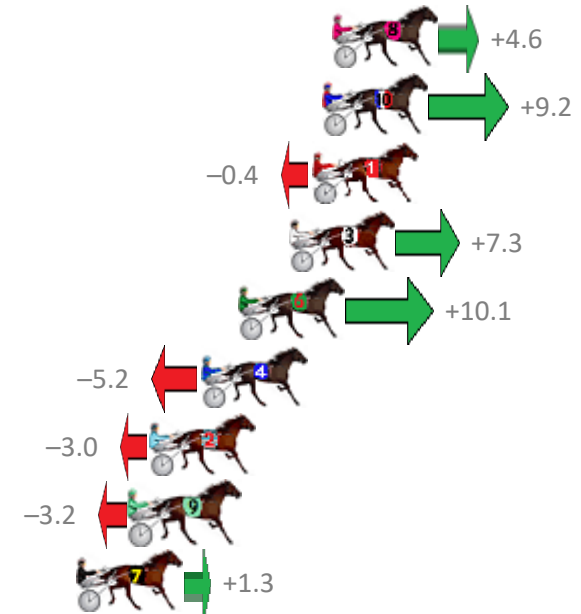

Redcliffe Race 5 Distance 2040m

Wednesday, 26 February 2020

Gross Time: 2:34.10 MileRate: 2:01.60 LeadTime: 31.60s First Qtr: 31.50s Second Qtr: 32.20s Third Qtr: 29.40s Fourth Qtr: 29.40s

NoHorse	Plc	Margin	Time	800Time (W)	400 Time (W)
8 ROWDYS ACE	1	0.0m	2:34.10	58.46s (0)	29.06s (0)
10 IMPRESSIVE DIAMOND	2	0.4m	2:34.13	58.12s (2)	28.94s (3)
1 MISTER FAHRENHEIT	3	0.8m	2:34.16	58.83s (0)	29.46s (0)
3 SWAFFHAM WATER	4	1.7m	2:34.22	58.26s (0)	28.86s (0)
6 HESLUVABLE	5	3.7m	2:34.37	58.06s (2)	28.88s (2)
4 STUDLEIGH WILL	6	5.2m	2:34.48	59.18s (1)	29.72s (1)
2 GHOST GUM	7	7.2m	2:34.63	59.02s (1)	29.56s (1)
9 BETTING BARON	8	8.0m	2:34.69	59.04s (2)	29.81s (2)
7 MONTANA NIGHTS	9	10.1m	2:34.84	58.70s (1)	29.41s (1)

Finish Position and metres gained from 800m

Sectionals
Powered by

Home of Australian Harness Sectionals

Get your sectionals delivered to your inbox daily

Check out www.pjdata.com.au

The Racing Queensland Board (trading as Racing Queensland) and provider are not responsible for the completeness or accuracy of any of the information contained herein, and makes no representations about its suitability for any purpose.