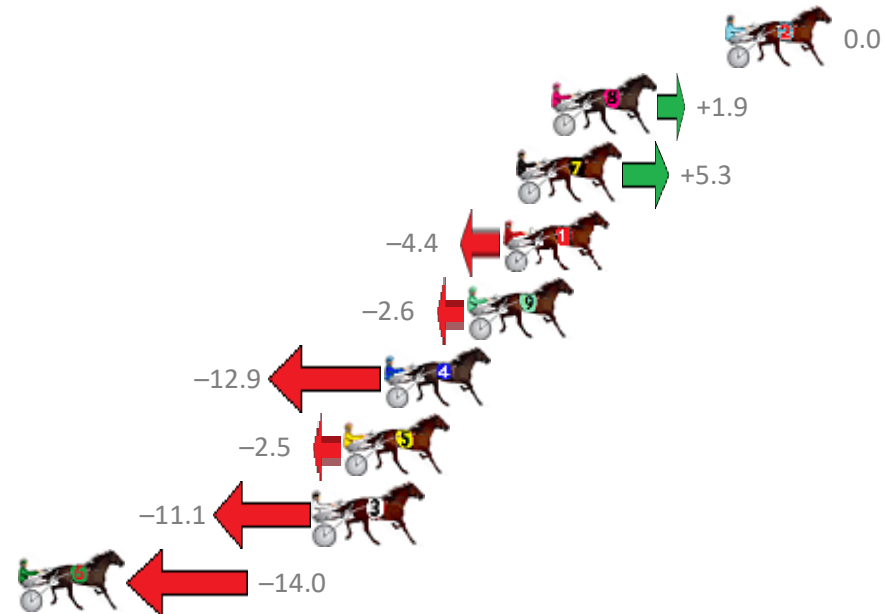

Redcliffe Race 2 Distance 1780m

Wednesday, 26 February 2020

Gross Time: 2:12.70 MileRate: 2:00.00 LeadTime: 11.40s First Qtr: 31.90s Second Qtr: 32.20s Third Qtr: 28.30s Fourth Qtr: 28.90s

NoHorse	Plc	Margin	Time	800Time (W)	400 Time (W)
2 ZARAS HEAVEN	1	0.0m	2:12.70	57.20s (0)	28.86s (0)
8 DYNAMIC DEEJAY	2	6.9m	2:13.20	57.06s (0)	28.39s (0)
7 MISSINMEMATE	3	8.3m	2:13.30	56.82s (0)	27.95s (0)
1 DEADLY ROCKER	4	8.8m	2:13.34	57.51s (0)	29.04s (0)
9 TIMELESS APPEAL	5	10.2m	2:13.44	57.39s (2)	29.64s (2)
4 ANNAS BEST	6	13.5m	2:13.68	58.12s (1)	29.60s (1)
5 GUTS	7	15.1m	2:13.79	57.38s (2)	28.89s (1)
3 LETHAL STAR	8	16.3m	2:13.88	57.99s (1)	29.40s (1)
6 KAAPALI	9	31.6m	2:14.98	58.20s (1)	29.61s (1)

Finish Position and metres gained from 800m

Sectionals
Powered by

Home of Australian Harness Sectionals

Get your sectionals delivered to your inbox daily

Check out www.pjdata.com.au

The Racing Queensland Board (trading as Racing Queensland) and provider are not responsible for the completeness or accuracy of any of the information contained herein, and makes no representations about its suitability for any purpose.