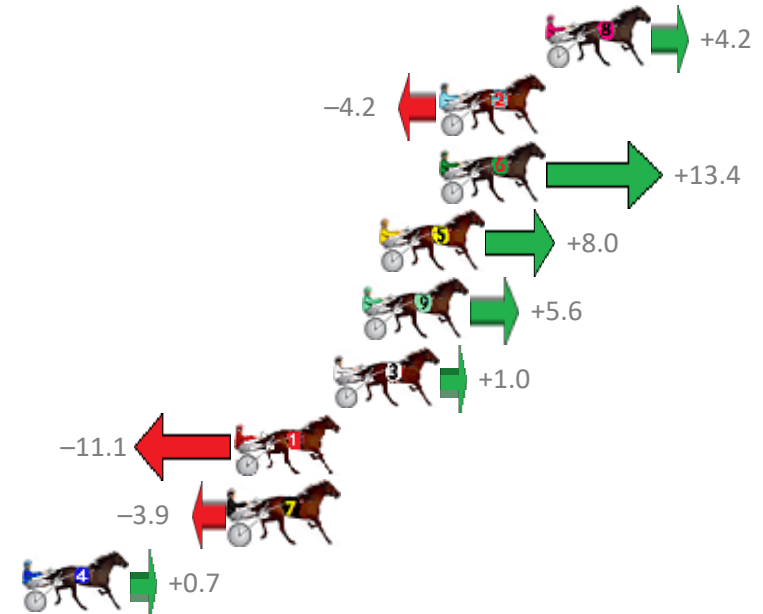

Redcliffe Race 4 Distance 1780m

Wednesday, 26 February 2020

Gross Time: 2:12.20 MileRate: 1:59.50 LeadTime: 11.70s First Qtr: 31.60s Second Qtr: 32.30s Third Qtr: 27.90s Fourth Qtr: 28.70s

NoHorse	Plc	Margin	Time	800Time (W)	400 Time (W)
8 TORQUE WITH ESTEEM	1	0.0m	2:12.20	56.30s (1)	28.37s (1)
2 ONLY IN ROME	2	4.2m	2:12.50	56.90s (1)	28.99s (1)
6 MAYWYN A JUG ORTW	3	4.2m	2:12.50	55.65s (0)	27.87s (0)
5 SPONDOOLEY	4	6.6m	2:12.67	56.03s (1)	28.08s (1)
9 BALLATOR THOR	5	7.2m	2:12.72	56.20s (0)	28.40s (0)
3 FUTURE FUN	6	8.4m	2:12.80	56.53s (1)	28.51s (1)
1 MISTERRIODEJANEIRO	7	12.3m	2:13.08	57.39s (0)	29.58s (0)
7 WAVEDANCER	8	12.5m	2:13.10	56.88s (0)	29.08s (0)
4 MAGOOGAN	9	20.7m	2:13.69	56.55s (1)	28.61s (0)

Finish Position and metres gained from 800m

Sectionals
Powered by

Home of Australian Harness Sectionals

Get your sectionals delivered to your inbox daily

Check out www.pjdata.com.au

The Racing Queensland Board (trading as Racing Queensland) and provider are not responsible for the completeness or accuracy of any of the information contained herein, and makes no representations about its suitability for any purpose.