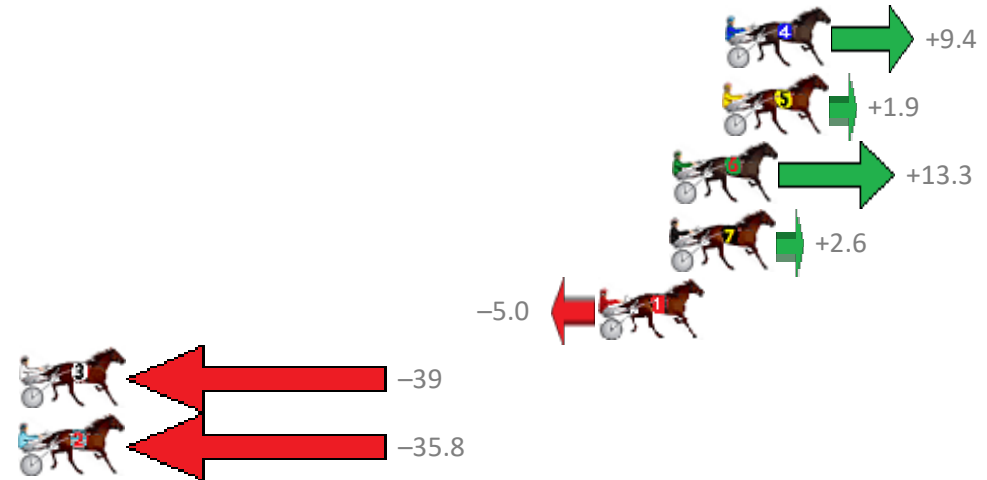

Redcliffe Race 8 Distance 1780m

Wednesday, 26 February 2020

Gross Time: 2:10.70 MileRate: 1:58.20 LeadTime: 11.90s First Qtr: 30.10s Second Qtr: 30.20s Third Qtr: 28.60s Fourth Qtr: 29.90s

NoHorse	Plc	Margin	Time	800Time (W)	400 Time (W)
4 COULDNTNOKHIMBAK	1	0.0m	2:10.70	57.81s (0)	29.23s (1)
5 BRIGHTON PRINCE	2	0.1m	2:10.71	58.36s (1)	29.74s (1)
6 A BETTER CHANCE	3	2.1m	2:10.86	57.53s (1)	28.82s (1)
7 SHADYS DELIGHT	4	2.2m	2:10.86	58.31s (0)	29.69s (0)
1 WRITEABOUTCHELSEA	5	5.0m	2:11.07	58.87s (0)	30.27s (0)
3 BERTILS DELIGHT	6	45.3m	2:14.09	61.34s (1)	32.42s (2)
2 MANOFLISA	7	46.6m	2:14.18	61.12s (1)	32.20s (0)

Finish Position and metres gained from 800m

Sectionals
Powered by

Home of Australian Harness Sectionals

Get your sectionals delivered to your inbox daily

Check out www.pjdata.com.au

The Racing Queensland Board (trading as Racing Queensland) and provider are not responsible for the completeness or accuracy of any of the information contained herein, and makes no representations about its suitability for any purpose.