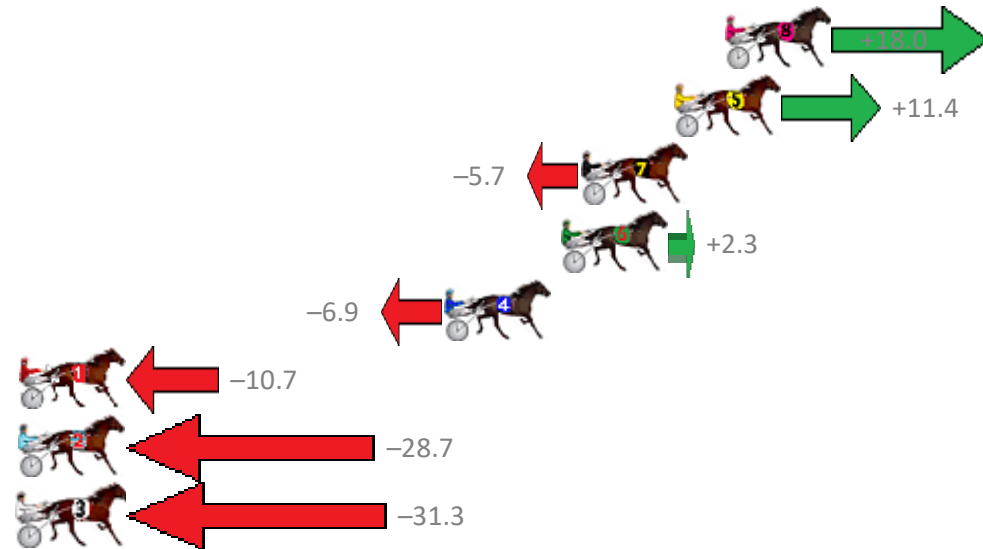

Albion Park Race 1 Distance 2138m

Friday, 13 March 2020

Gross Time: 2:45.30 MileRate: 2:01.60 LeadTime: 42.50s First Qtr: 30.50s Second Qtr: 32.20s Third Qtr: 29.80s Fourth Qtr: 30.30s

NoHorse	Plc	Margin	Time	800Time (W)	400 Time (W)
8 SKYLINE	1	0.0m	2:45.30	58.75s (0)	29.80s (1)
5 NORAHS FLING	2	2.0m	2:45.45	59.24s (0)	29.62s (1)
7 THE REAPER	3	5.7m	2:45.73	60.53s (0)	30.73s (0)
6 ONE MUSCLE HILL	4	6.5m	2:45.79	59.93s (0)	30.66s (1)
4 NO TRANSACTIONS	5	11.1m	2:46.14	60.62s (0)	30.79s (0)
1 SHEGOTSASS	6	71.7m	2:50.73	60.90s (0)	31.19s (1)
2 ILLAWONG CHAMPERS	7	83.7m	2:51.64	62.26s (0)	31.94s (0)
3 MYRTLE BEACH	8	97.3m	2:52.67	62.45s (0)	31.99s (0)

Finish Position and metres gained from 800m

Sectionals
Powered by

Home of Australian Harness Sectionals

Get your sectionals delivered to your inbox daily

Check out www.pjdata.com.au

The Racing Queensland Board (trading as Racing Queensland) and provider are not responsible for the completeness or accuracy of any of the information contained herein, and makes no representations about its suitability for any purpose.