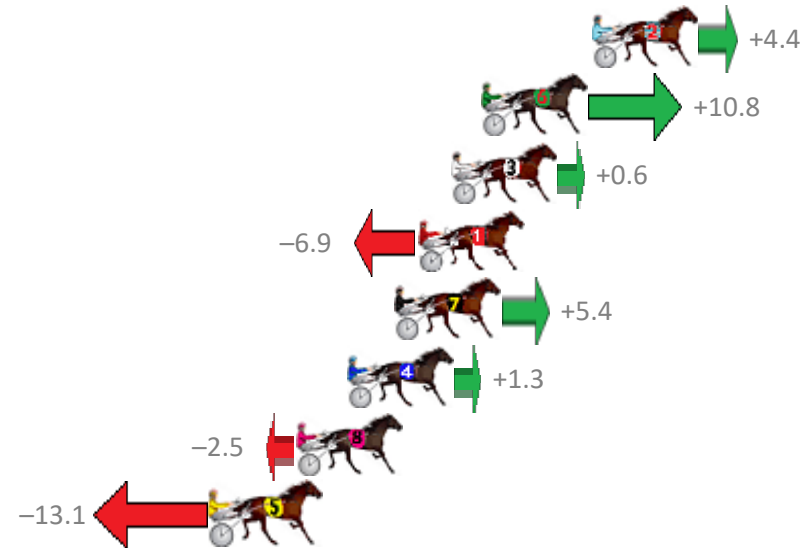

Albion Park Race 5 Distance 1660m

Friday, 13 March 2020

Gross Time: 1:58.00 MileRate: 1:54.40 LeadTime: 3.30s First Qtr: 27.00s Second Qtr: 28.80s Third Qtr: 28.40s Fourth Qtr: 30.50s

NoHorse	Plc	Margin	Time	800Time (W)	400 Time (W)
2 COURAGEOUS LEO	1	0.0m	1:58.00	58.58s (0)	30.16s (0)
6 KETUT	2	4.4m	1:58.34	58.10s (1)	29.83s (2)
3 THREO	3	5.6m	1:58.43	58.86s (1)	30.48s (1)
1 COMPLY OR DIE	4	6.9m	1:58.53	59.41s (0)	31.03s (0)
7 BULL MARKET	5	7.8m	1:58.59	58.50s (0)	30.01s (0)
4 ONE WISE MAN	6	9.7m	1:58.74	58.80s (1)	30.46s (1)
8 RANFURLY RULZ	7	11.7m	1:58.89	59.08s (0)	30.64s (0)
5 CRACKA STRIDE	8	15.1m	1:59.15	59.86s (1)	31.53s (1)

Finish Position and metres gained from 800m

Sectionals
Powered by

Home of Australian Harness Sectionals

Get your sectionals delivered to your inbox daily

Check out www.pjdata.com.au

The Racing Queensland Board (trading as Racing Queensland) and provider are not responsible for the completeness or accuracy of any of the information contained herein, and makes no representations about its suitability for any purpose.