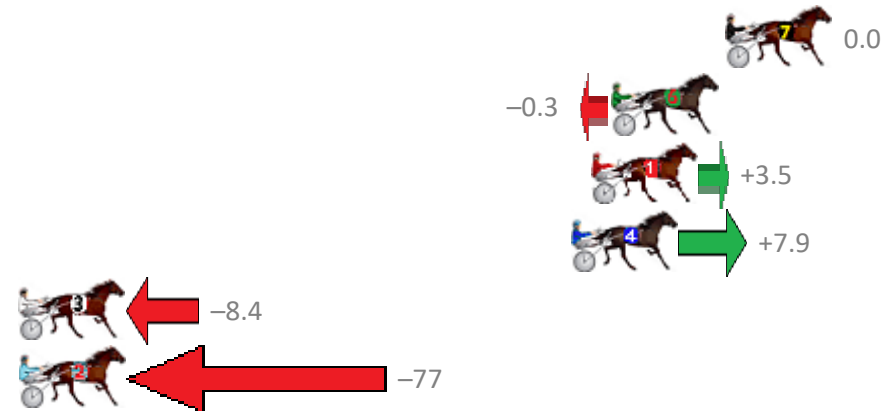

Albion Park Race 2 Distance 1660m

Friday, 13 March 2020

Gross Time: 2:03.00 MileRate: 1:59.20 LeadTime: 3.50s First Qtr: 28.40s Second Qtr: 31.70s Third Qtr: 30.00s Fourth Qtr: 29.40s

NoHorse	Plc	Margin	Time	800Time (W)	400 Time (W)
7 MONORAIL	1	0.0m	2:03.00	59.40s (0)	29.40s (0)
6 ALS LAW	2	4.5m	2:03.33	59.42s (0)	29.41s (0)
1 AVEROSS DON	3	5.3m	2:03.39	59.14s (0)	29.13s (1)
4 HELLBOUND	4	6.1m	2:03.45	58.81s (0)	28.79s (0)
3 ROSEHILL MAGIC	5	42.4m	2:06.12	60.02s (0)	30.16s (0)
2 KYVALLEY TINMAN	6	126.9m	2:12.33	65.11s (0)	32.11s (0)

Finish Position and metres gained from 800m

Sectionals
Powered by

Home of Australian Harness Sectionals

Get your sectionals delivered to your inbox daily

Check out www.pjdata.com.au

The Racing Queensland Board (trading as Racing Queensland) and provider are not responsible for the completeness or accuracy of any of the information contained herein, and makes no representations about its suitability for any purpose.