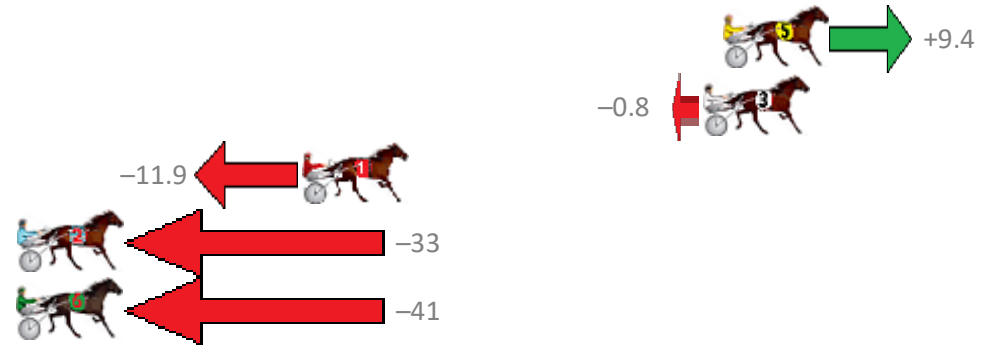

Albion Park Race 3 Distance 2138m

Friday, 13 March 2020

Gross Time: 2:32.10 MileRate: 1:54.50 LeadTime: 36.60s First Qtr: 29.90s Second Qtr: 29.80s Third Qtr: 27.20s Fourth Qtr: 28.60s

NoHorse	Plc	Margin	Time	800Time (W)	400 Time (W)
5 FEELINGFORARAINBOW	1	0.0m	2:32.10	55.14s (0)	27.83s (0)
3 MIDNIGHT MAN	2	0.8m	2:32.16	55.86s (0)	28.66s (0)
1 BEEF CITY BLAZE	3	16.7m	2:33.29	56.63s (0)	29.38s (0)
2 WEEDONS EXPRESS	4	44.5m	2:35.28	58.04s (1)	30.54s (0)
6 CARTER BROMAC	5	48.1m	2:35.54	58.62s (1)	31.08s (1)

Finish Position and metres gained from 800m

Sectionals
Powered by

Home of Australian Harness Sectionals

Get your sectionals delivered to your inbox daily

Check out www.pjdata.com.au

The Racing Queensland Board (trading as Racing Queensland) and provider are not responsible for the completeness or accuracy of any of the information contained herein, and makes no representations about its suitability for any purpose.