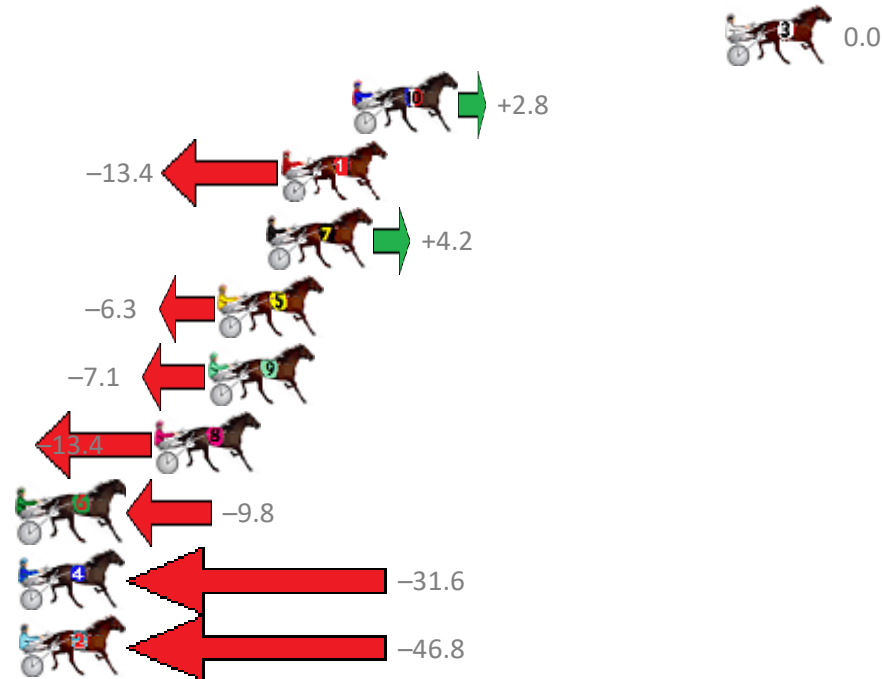

Albion Park Race 4 Distance 1660m

Friday, 13 March 2020

Gross Time: 2:00.00 MileRate: 1:56.30 LeadTime: 3.50s First Qtr: 27.00s Second Qtr: 31.30s Third Qtr: 28.80s Fourth Qtr: 29.40s

NoHorse	Plc	Margin	Time	800Time (W)	400 Time (W)
3 WRITEABOUTCHELSEA	1	0.0m	2:00.00	58.20s (0)	29.40s (0)
10 MODERNDAY FALCON	2	14.8m	2:01.09	58.00s (1)	29.50s (2)
1 ELLE JAY	3	17.6m	2:01.29	59.17s (0)	30.30s (0)
7 BEEF CITY STARZZZ	4	18.2m	2:01.34	57.89s (1)	29.40s (2)
5 CAMPBELL BEST	5	20.1m	2:01.48	58.66s (0)	29.80s (0)
9 MANOFLISA	6	20.5m	2:01.51	58.72s (1)	30.26s (2)
8 REDDY FIRE	7	22.6m	2:01.66	59.17s (0)	30.31s (0)
6 ITS YOU NOT ME	8	28.4m	2:02.09	58.91s (0)	30.06s (1)
4 IM BATMAN	9	34.4m	2:02.53	60.50s (1)	31.50s (1)
2 SISTER FEELGOOD	10	55.4m	2:04.07	61.60s (1)	32.59s (1)

Finish Position and metres gained from 800m

Sectionals
Powered by

Home of Australian Harness Sectionals

Get your sectionals delivered to your inbox daily

Check out www.pjdata.com.au

The Racing Queensland Board (trading as Racing Queensland) and provider are not responsible for the completeness or accuracy of any of the information contained herein, and makes no representations about its suitability for any purpose.