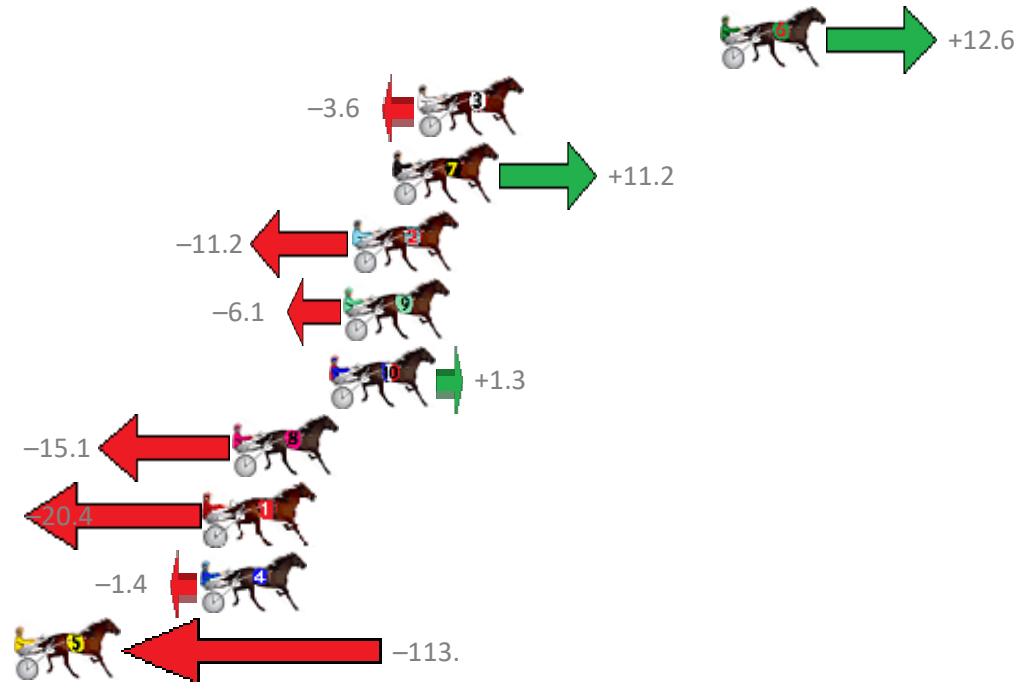

Albion Park Race 7 Distance 2138m

Friday, 13 March 2020

Gross Time: 2:36.10 MileRate: 1:57.50 LeadTime: 38.10s First Qtr: 29.50s Second Qtr: 30.70s Third Qtr: 28.20s Fourth Qtr: 29.60s

NoHorse	Plc	Margin	Time	800Time (W)	400 Time (W)
6 MAJOR LUCKY	1	0.0m	2:36.10	56.89s (1)	29.60s (0)
3 WHERES TASCOTT	2	12.0m	2:36.99	58.06s (1)	29.84s (1)
7 SIGNORINA JUJON	3	13.0m	2:37.06	56.99s (2)	29.33s (2)
2 BOLT THE BOMB	4	14.6m	2:37.18	58.61s (1)	30.30s (0)
9 IDEAL TIGER	5	14.9m	2:37.20	58.24s (0)	29.34s (1)
10 BETTERTHANLEGO	6	15.5m	2:37.25	57.71s (1)	29.74s (1)
8 MISTER DECORUM	7	19.3m	2:37.53	58.89s (0)	29.98s (0)
1 WHATA CHALLENGE	8	20.4m	2:37.61	59.27s (0)	30.37s (0)
4 TOANUI SPIRIT	9	20.6m	2:37.62	57.90s (2)	30.27s (2)
5 SWANKYS ATOM	10	127.7m	2:45.55	65.99s (0)	36.24s (0)

Finish Position and metres gained from 800m

Sectionals
Powered by

Home of Australian Harness Sectionals

Get your sectionals delivered to your inbox daily

Check out www.pjdata.com.au

The Racing Queensland Board (trading as Racing Queensland) and provider are not responsible for the completeness or accuracy of any of the information contained herein, and makes no representations about its suitability for any purpose.