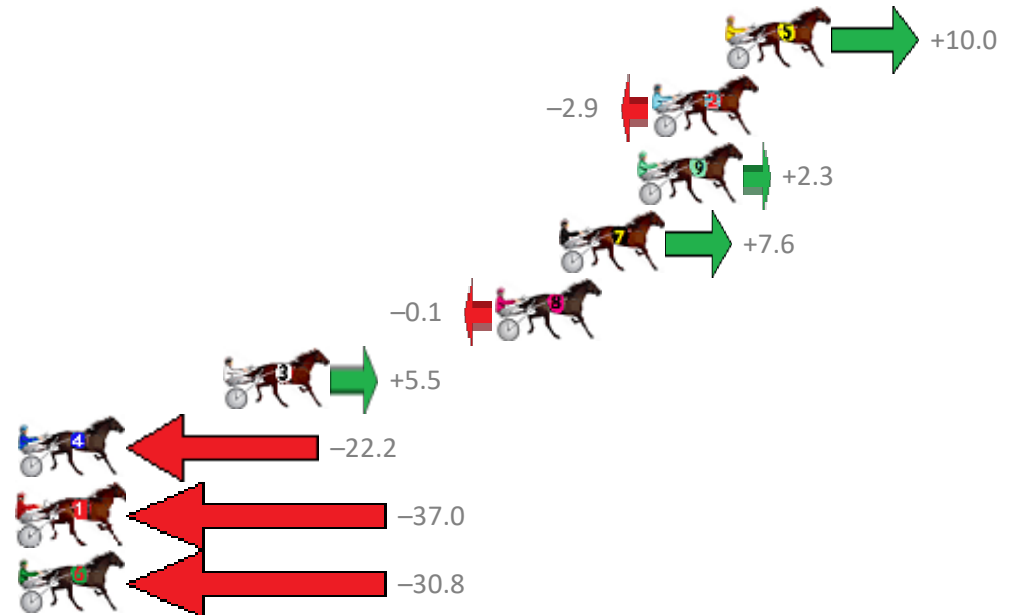

Albion Park Race 6 Distance 1660m

Friday, 13 March 2020

Gross Time: 1:56.80 MileRate: 1:53.20 LeadTime: 3.50s First Qtr: 27.40s Second Qtr: 29.40s Third Qtr: 27.50s Fourth Qtr: 29.00s

NoHorse	Plc	Margin	Time	800Time (W)	400 Time (W)
5 THE DOORMAN	1	0.0m	1:56.80	55.79s (1)	28.52s (1)
2 RUNFORTHEROSES	2	2.9m	1:57.01	56.70s (0)	29.21s (0)
9 DATALDO	3	3.5m	1:57.05	56.34s (1)	29.08s (1)
7 BURMACH	4	6.6m	1:57.28	55.96s (1)	28.57s (1)
8 JILLIBY GIZMO	5	9.1m	1:57.46	56.51s (0)	28.62s (0)
3 THE MONEY BALL	6	19.9m	1:58.24	56.11s (1)	28.53s (0)
4 CLOUDIN UP	7	41.0m	1:59.77	58.07s (1)	30.16s (1)
1 OUR ULTIMATE VICKI	8	41.6m	1:59.82	59.11s (0)	31.29s (0)
6 DJANGO MACH	9	44.6m	2:00.03	58.68s (0)	30.64s (0)

Finish Position and metres gained from 800m

Sectionals
Powered by

Home of Australian Harness Sectionals

Get your sectionals delivered to your inbox daily

Check out www.pjdata.com.au

The Racing Queensland Board (trading as Racing Queensland) and provider are not responsible for the completeness or accuracy of any of the information contained herein, and makes no representations about its suitability for any purpose.