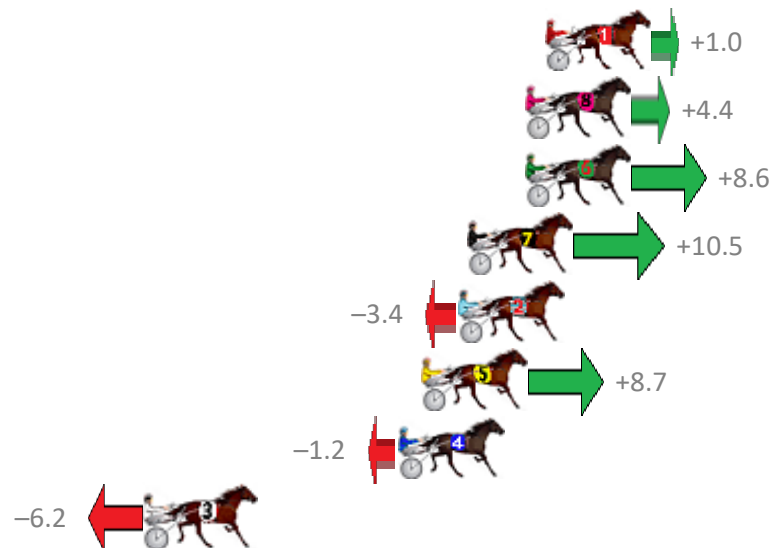

Albion Park Race 8 Distance 1660m

Friday, 13 March 2020

Gross Time: 1:58.30 MileRate: 1:54.70 LeadTime: 3.30s First Qtr: 26.90s Second Qtr: 31.00s Third Qtr: 28.00s Fourth Qtr: 29.10s

NoHorse	Plc	Margin	Time	800Time (W)	400 Time (W)
1 STUDLEIGH STRIDE	1	0.0m	1:58.30	57.03s (0)	29.10s (0)
8 DONNY JONES	2	0.8m	1:58.36	56.79s (0)	28.85s (0)
6 OUR SEQUEL	3	0.8m	1:58.36	56.49s (1)	28.36s (1)
7 AT WEST POINT	4	3.1m	1:58.53	56.35s (1)	28.22s (1)
2 COOL SCOOTER	5	3.4m	1:58.55	57.34s (1)	29.23s (1)
5 FUTURE STRIDE	6	4.9m	1:58.66	56.48s (0)	28.44s (0)
4 CIRCLE LINE	7	5.8m	1:58.72	57.19s (1)	29.04s (1)
3 ALWAYS AT NIGHT	8	15.8m	1:59.45	57.54s (0)	29.58s (0)

Finish Position and metres gained from 800m

Sectionals
Powered by

Home of Australian Harness Sectionals

Get your sectionals delivered to your inbox daily

Check out www.pjdata.com.au

The Racing Queensland Board (trading as Racing Queensland) and provider are not responsible for the completeness or accuracy of any of the information contained herein, and makes no representations about its suitability for any purpose.