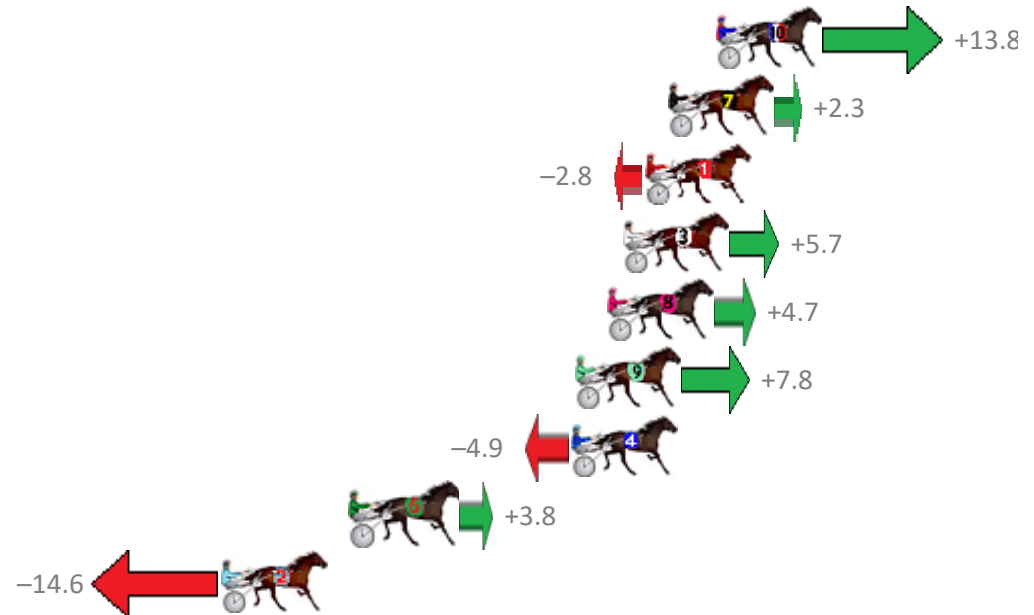

Redcliffe Race 5 Distance 1780m

Wednesday, 18 March 2020

Gross Time: 2:11.80 MileRate: 1:59.20 LeadTime: 11.10s First Qtr: 30.50s Second Qtr: 31.00s Third Qtr: 29.30s Fourth Qtr: 29.90s

NoHorse	Plc	Margin	Time	800Time (W)	400 Time (W)
10 SWAFFHAM WATER	1	0.0m	2:11.80	58.18s (1)	29.08s (2)
7 GIGANTIC JASPER	2	1.9m	2:11.94	59.03s (0)	29.73s (0)
1 TICK OF THE CLOCK	3	2.8m	2:12.01	59.41s (0)	30.11s (0)
3 BUKTHSYSTEM	4	3.7m	2:12.08	58.78s (1)	29.67s (2)
8 GLENEAGLE WARRIOR	5	4.3m	2:12.12	58.85s (0)	29.59s (0)
9 COULDNTNOKHIMBAK	6	5.6m	2:12.22	58.62s (0)	29.51s (1)
4 WILD ABOUT TOWN	7	5.7m	2:12.23	59.56s (1)	30.25s (1)
6 TULHURST KATE	8	14.4m	2:12.88	58.92s (1)	29.83s (1)
2 MODERN THOUGHT	9	19.6m	2:13.27	60.28s (1)	30.87s (1)

Finish Position and metres gained from 800m

Sectionals
Powered by

Home of Australian Harness Sectionals

Get your sectionals delivered to your inbox daily

Check out www.pjdata.com.au

The Racing Queensland Board (trading as Racing Queensland) and provider are not responsible for the completeness or accuracy of any of the information contained herein, and makes no representations about its suitability for any purpose.