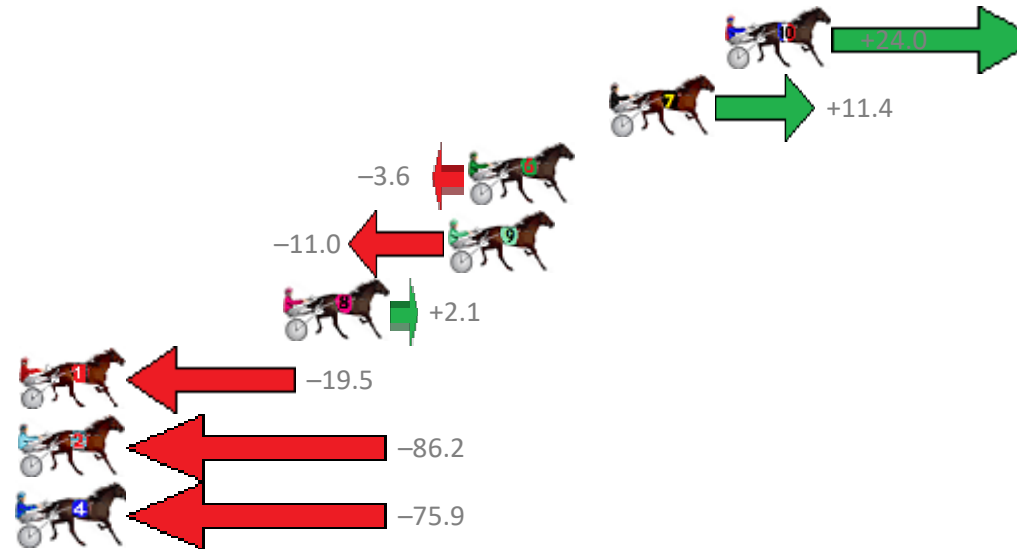

Redcliffe Race 3 Distance 2040m

Wednesday, 18 March 2020

Gross Time: 2:28.90 MileRate: 1:57.50 LeadTime: 29.80s First Qtr: 30.70s Second Qtr: 29.30s Third Qtr: 30.00s Fourth Qtr: 29.10s

NoHorse	Plc	Margin	Time	800Time (W)	400 Time (W)
10 IFOUNDTHEBEACH	1	0.0m	2:28.90	57.33s (1)	29.04s (2)
7 JOVIAL JULIE	2	4.6m	2:29.23	58.26s (0)	28.98s (1)
6 OUR DELIGHT	3	10.2m	2:29.64	59.37s (0)	29.71s (1)
9 STUDLEIGH WILL	4	11.0m	2:29.70	59.91s (1)	29.90s (0)
8 DIAMONDSFROMHEAV	5	17.5m	2:30.17	58.94s (1)	29.41s (1)
1 ROWDYS ACE	6	30.3m	2:31.10	60.54s (0)	30.02s (1)
2 OUR LITTLE GIRL	7	88.6m	2:35.35	65.47s (0)	34.50s (0)
4 BARA JAYLA	8	91.3m	2:35.54	64.71s (1)	34.03s (0)

Finish Position and metres gained from 800m

Sectionals
Powered by

Home of Australian Harness Sectionals

Get your sectionals delivered to your inbox daily

Check out www.pjdata.com.au

The Racing Queensland Board (trading as Racing Queensland) and provider are not responsible for the completeness or accuracy of any of the information contained herein, and makes no representations about its suitability for any purpose.