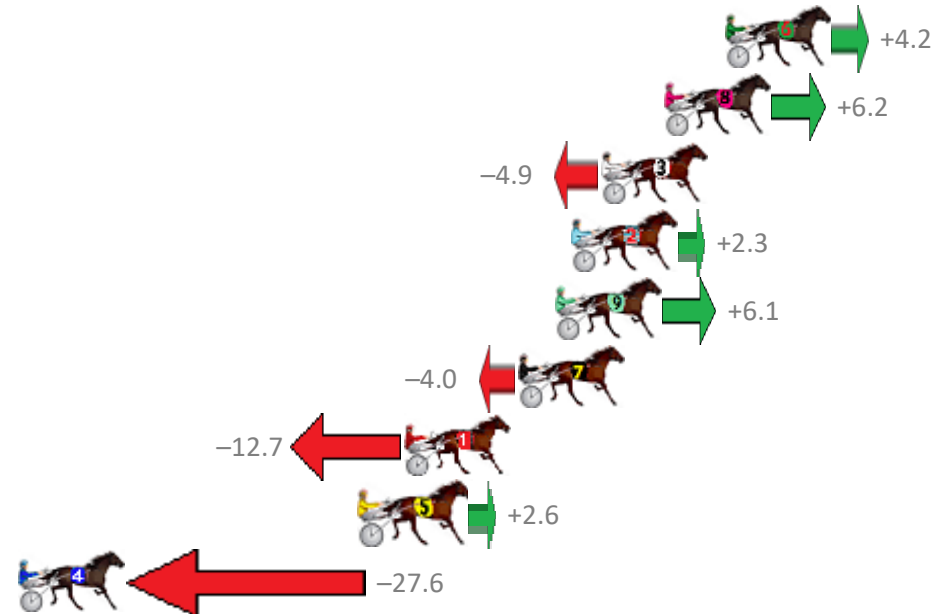

Redcliffe Race 1 Distance 1780m

Wednesday, 18 March 2020

Gross Time: 2:10.50 MileRate: 1:58.00 LeadTime: 11.00s First Qtr: 31.00s Second Qtr: 30.90s Third Qtr: 28.80s Fourth Qtr: 28.80s

NoHorse	Plc	Margin	Time	800Time (W)	400 Time (W)
6 LITTLE BOLT	1	0.0m	2:10.50	57.30s (1)	28.40s (2)
8 ELMAUR JOY	2	2.4m	2:10.67	57.15s (1)	28.21s (2)
3 BET IM SPECIAL	3	4.9m	2:10.85	57.95s (1)	28.98s (1)
2 MICHAELS DESIRE	4	6.1m	2:10.94	57.43s (0)	28.58s (0)
9 OUR PEPPERJACK	5	6.7m	2:10.98	57.16s (1)	28.20s (1)
7 BALLATOR THOR	6	8.2m	2:11.09	57.89s (0)	29.03s (0)
1 KAPOW SHANNON	7	12.7m	2:11.41	58.51s (0)	29.71s (0)
5 BLUE MOON RISING	8	14.4m	2:11.54	57.41s (1)	28.43s (1)
4 FAT KENNYS DROP	9	41.8m	2:13.51	59.59s (0)	30.64s (0)

Finish Position and metres gained from 800m

Sectionals
Powered by

Home of Australian Harness Sectionals

Get your sectionals delivered to your inbox daily

Check out www.pjdata.com.au

The Racing Queensland Board (trading as Racing Queensland) and provider are not responsible for the completeness or accuracy of any of the information contained herein, and makes no representations about its suitability for any purpose.