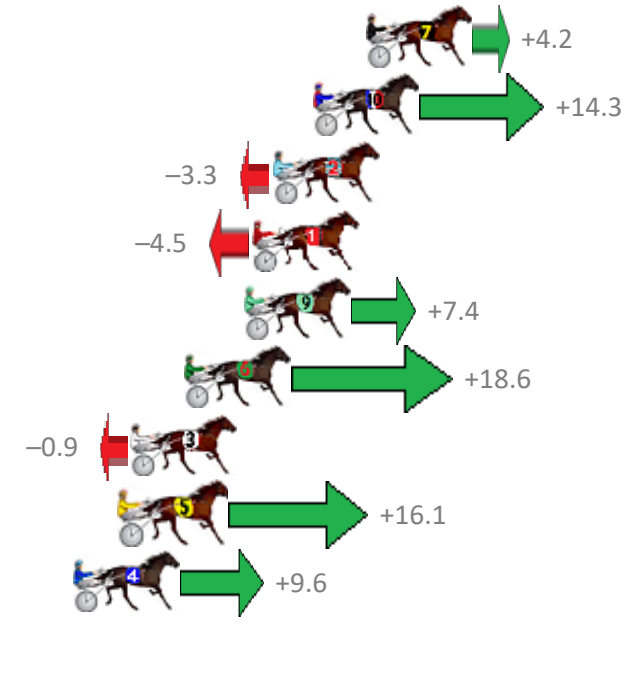

Redcliffe Race 7 Distance 1780m

Wednesday, 18 March 2020

Gross Time: 2:13.80 MileRate: 2:01.00 LeadTime: 11.50s First Qtr: 31.20s Second Qtr: 31.40s Third Qtr: 29.10s Fourth Qtr: 30.60s

NoHorse	Plc	Margin	Time	800Time (W)	400 Time (W)
7 WECANONLYHOPE	1	0.0m	2:13.80	59.39s (0)	30.26s (1)
10 TRACES OF TARA	2	2.1m	2:13.96	58.63s (1)	29.64s (2)
2 CHUMP CHOP	3	3.7m	2:14.08	59.95s (1)	30.88s (1)
1 MANOFLISA	4	4.5m	2:14.14	60.04s (0)	30.93s (0)
9 WHATA STRIDE	5	4.8m	2:14.17	59.15s (1)	29.70s (1)
6 TRENTLEIGH	6	7.2m	2:14.35	58.31s (2)	29.61s (2)
3 ROCKA BELLA	7	9.3m	2:14.51	59.77s (0)	30.91s (0)
5 BETTOR WATCH HIM	8	9.7m	2:14.54	58.50s (1)	29.44s (2)
4 ITS YOU NOT ME	9	11.6m	2:14.69	58.98s (1)	30.06s (0)
8 FEELING THE POWER	10	23.4m	2:15.59	61.03s (1)	31.50s (1)

Finish Position and metres gained from 800m

Sectionals
Powered by

Home of Australian Harness Sectionals

Get your sectionals delivered to your inbox daily

Check out www.pjdata.com.au

The Racing Queensland Board (trading as Racing Queensland) and provider are not responsible for the completeness or accuracy of any of the information contained herein, and makes no representations about its suitability for any purpose.