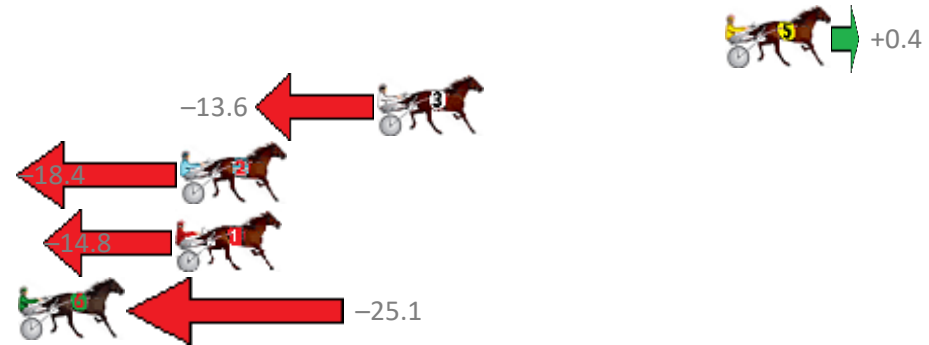

Redcliffe Race 6 Distance 947m

Wednesday, 18 March 2020

Gross Time: 1:05.70 MileRate: 1:51.70 LeadTime: 7.10s First Qtr: Second Qtr: Third Qtr: 29.50s Fourth Qtr: 29.10s

NoHorse	Plc	Margin	Time	800Time (W)	400 Time (W)
5 DATTITUDE	1	0.0m	1:05.70	58.57s (3)	29.10s (0)
3 HALF MOON BEACH	2	13.8m	1:06.70	59.60s (2)	29.54s (1)
2 DOWNTOWN LUCCA	3	21.6m	1:07.27	59.95s (1)	29.75s (1)
1 MERRYWOOD PEARL	4	21.8m	1:07.29	59.68s (0)	30.06s (0)
6 RED TERROR	5	28.7m	1:07.79	60.44s (4)	30.27s (2)

Finish Position and metres gained from 800m

Sectionals
Powered by

Home of Australian Harness Sectionals

Get your sectionals delivered to your inbox daily

Check out www.pjdata.com.au

The Racing Queensland Board (trading as Racing Queensland) and provider are not responsible for the completeness or accuracy of any of the information contained herein, and makes no representations about its suitability for any purpose.