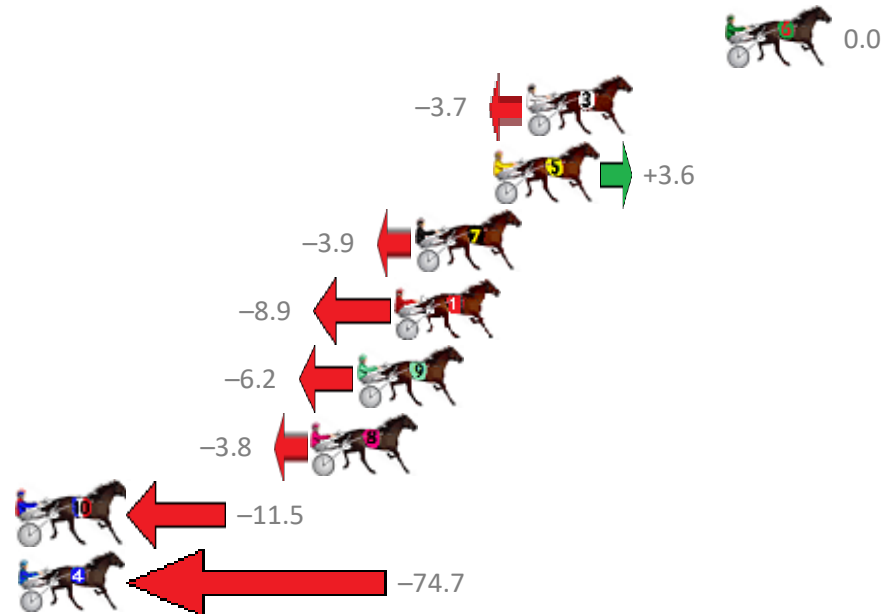

Redcliffe Race 2 Distance 1780m

Wednesday, 18 March 2020

Gross Time: 2:09.10 MileRate: 1:56.70 LeadTime: 11.30s First Qtr: 30.00s Second Qtr: 29.50s Third Qtr: 29.00s Fourth Qtr: 29.30s

NoHorse	Plc	Margin	Time	800Time (W)	400 Time (W)
6 CC JONES	1	0.0m	2:09.10	58.30s (0)	29.30s (0)
3 LETHAL STAR	2	7.9m	2:09.68	58.57s (1)	29.54s (1)
5 TARGARYEN HANOVER	3	9.2m	2:09.77	58.04s (1)	28.95s (1)
7 ANNAS BEST	4	12.3m	2:10.00	58.58s (0)	29.47s (0)
1 READILY	5	13.1m	2:10.06	58.95s (0)	29.85s (0)
9 DYNAMIC DEEJAY	6	14.6m	2:10.17	58.75s (1)	29.65s (1)
8 GUTS	7	16.4m	2:10.30	58.58s (0)	29.46s (0)
10 DALACOS EMPRESS	8	29.3m	2:11.25	59.14s (0)	30.00s (0)
4 FORTES IN FIDE	9	92.5m	2:15.88	63.74s (1)	34.41s (1)

Finish Position and metres gained from 800m

Sectionals
Powered by

Home of Australian Harness Sectionals

Get your sectionals delivered to your inbox daily

Check out www.pjdata.com.au

The Racing Queensland Board (trading as Racing Queensland) and provider are not responsible for the completeness or accuracy of any of the information contained herein, and makes no representations about its suitability for any purpose.