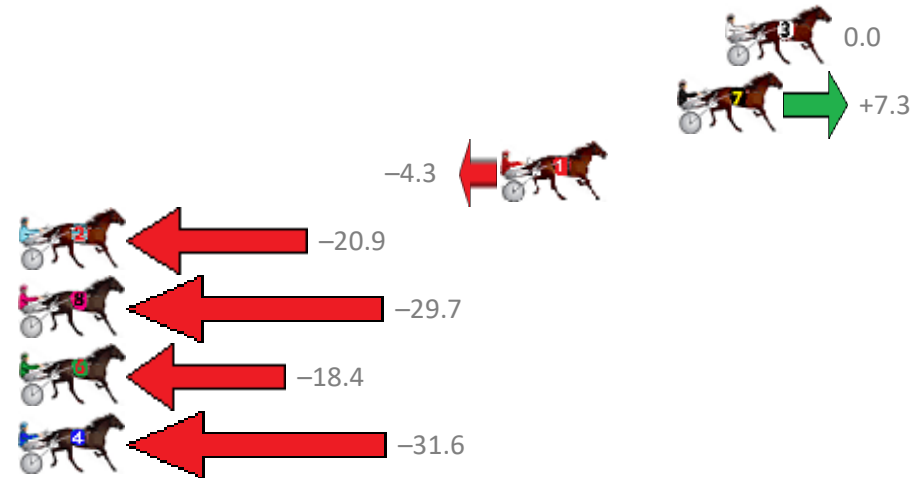

Redcliffe Race 9 Distance 1780m

Wednesday, 18 March 2020

Gross Time: 2:12.70 MileRate: 2:00.00 LeadTime: 11.70s First Qtr: 31.80s Second Qtr: 31.00s Third Qtr: 28.80s Fourth Qtr: 29.40s

NoHorse	Plc	Margin	Time	800Time (W)	400 Time (W)
3 FEEL THE THRILL	1	0.0m	2:12.70	58.20s (0)	29.40s (0)
7 BRONSKI MACARENA	2	1.9m	2:12.84	57.67s (0)	28.72s (0)
1 ELSIES GIRL	3	8.9m	2:13.35	58.51s (0)	29.58s (0)
2 THE LAST STARFIRE	4	29.9m	2:14.90	59.72s (1)	30.60s (2)
8 CAM YOU FEEL IT	5	30.1m	2:14.91	60.36s (1)	31.32s (1)
6 CAMPBELL BEST	6	31.6m	2:15.02	59.54s (1)	30.58s (3)
4 TOTAL DELIRIUM	7	36.0m	2:15.35	60.50s (1)	31.36s (1)

Finish Position and metres gained from 800m

Sectionals
Powered by

Home of Australian Harness Sectionals

Get your sectionals delivered to your inbox daily

Check out www.pjdata.com.au

The Racing Queensland Board (trading as Racing Queensland) and provider are not responsible for the completeness or accuracy of any of the information contained herein, and makes no representations about its suitability for any purpose.