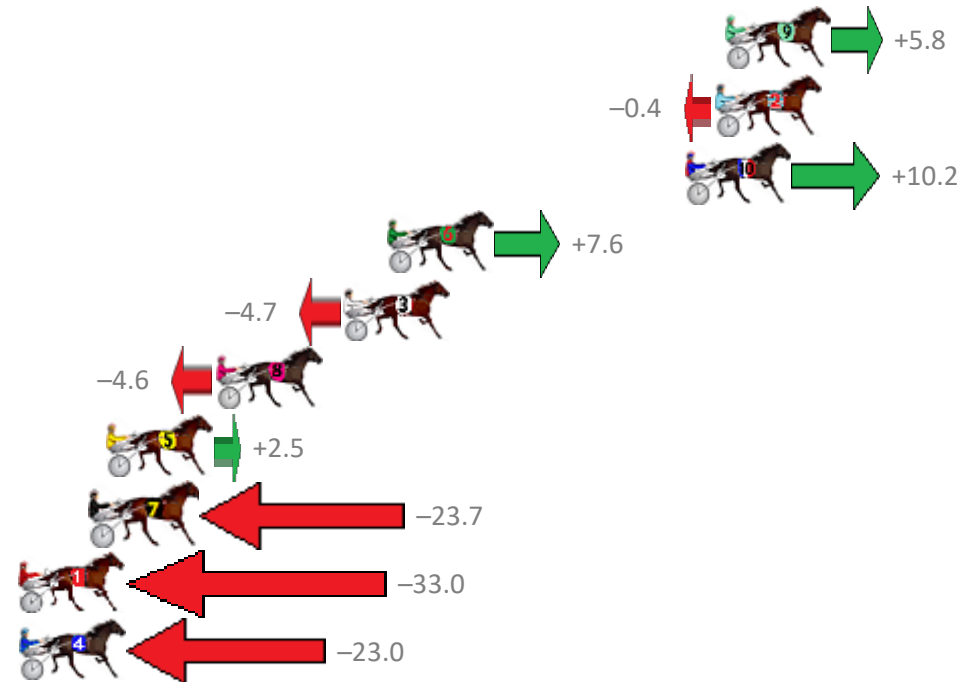

Redcliffe Race 4 Distance 1780m

Wednesday, 18 March 2020

Gross Time: 2:14.40 MileRate: 2:01.50 LeadTime: 11.70s First Qtr: 32.20s Second Qtr: 30.40s Third Qtr: 29.50s Fourth Qtr: 30.60s

NoHorse	Plc	Margin	Time	800Time (W)	400 Time (W)
9 DOOLITTLE DANDY	1	0.0m	2:14.40	59.66s (1)	30.00s (1)
2 PEGGY STARDUST	2	0.4m	2:14.43	60.13s (0)	30.63s (0)
10 PATCHWORK JET	3	1.6m	2:14.52	59.33s (0)	29.80s (1)
6 SOMEHOWSOMEWAY	4	13.4m	2:15.43	59.53s (1)	30.31s (3)
3 DARTESIAN	5	15.1m	2:15.56	60.45s (1)	30.99s (2)
8 WHATELEY	6	20.2m	2:15.95	60.45s (1)	30.97s (2)
5 WEASEL	7	24.5m	2:16.27	59.91s (1)	30.65s (1)
7 WRITEABOUTCHELSEA	8	25.1m	2:16.32	61.88s (1)	32.26s (1)
1 IDIOTS DREAM	9	40.2m	2:17.48	62.58s (0)	32.79s (0)
4 MA KOO LOO MASUNG	10	52.4m	2:18.41	61.83s (0)	32.01s (0)

Finish Position and metres gained from 800m

Sectionals
Powered by

Home of Australian Harness Sectionals

Get your sectionals delivered to your inbox daily

Check out www.pjdata.com.au

The Racing Queensland Board (trading as Racing Queensland) and provider are not responsible for the completeness or accuracy of any of the information contained herein, and makes no representations about its suitability for any purpose.