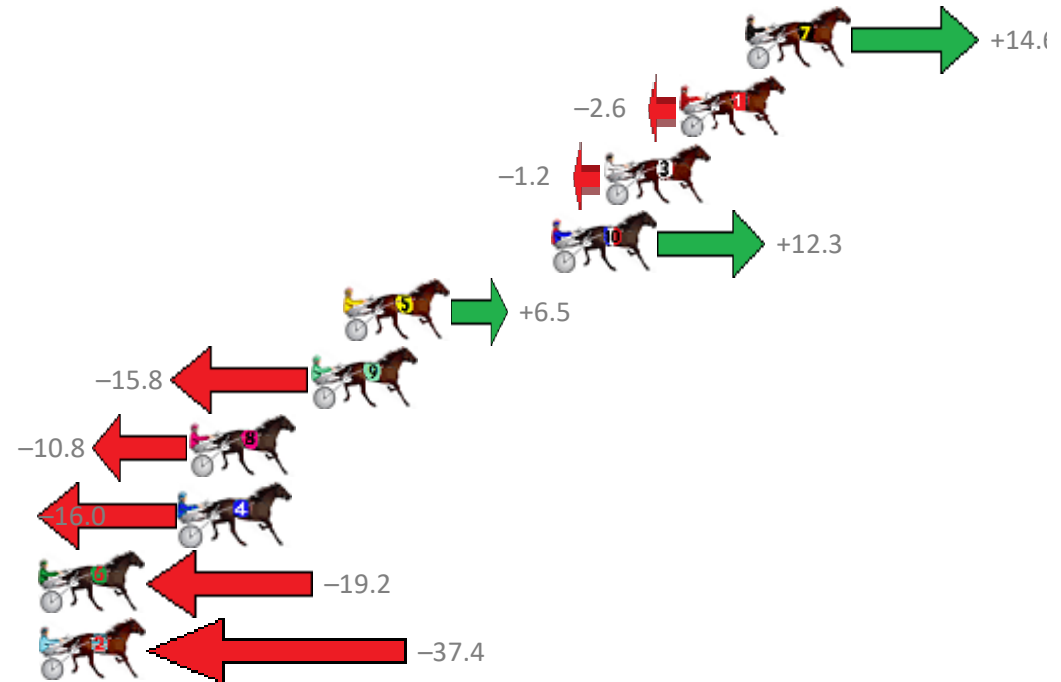

Redcliffe Race 8 Distance 1780m

Wednesday, 18 March 2020

Gross Time: 2:13.60 MileRate: 2:00.80 LeadTime: 11.60s First Qtr: 30.80s Second Qtr: 31.60s Third Qtr: 29.50s Fourth Qtr: 30.10s

NoHorse	Plc	Margin	Time	800Time (W)	400 Time (W)
7 FAVOURITEHIGHLIGHT	1	0.0m	2:13.60	58.51s (0)	28.66s (1)
1 BELLA BLONDIE	2	2.6m	2:13.80	59.79s (0)	30.30s (0)
3 SHESFEELINPRECIOUS	3	5.6m	2:14.02	59.69s (0)	30.19s (0)
10 CARIBBEAN ROCKET	4	7.7m	2:14.18	58.68s (0)	28.86s (0)
5 BE ON THE SLY	5	15.9m	2:14.80	59.12s (1)	29.42s (2)
9 KAY NORA SHANNON	6	17.2m	2:14.89	60.78s (1)	31.20s (1)
8 PERFECT FEELING	7	22.0m	2:15.26	60.40s (1)	30.66s (1)
4 STARZZZ ON HIGH	8	22.4m	2:15.29	60.79s (1)	31.09s (1)
6 RAYONG PRINCESS	9	36.6m	2:16.35	61.03s (1)	31.11s (1)
2 RUM AND SCHOTZ	10	46.2m	2:17.08	62.39s (0)	32.40s (0)

Finish Position and metres gained from 800m

Sectionals
Powered by

Home of Australian Harness Sectionals

Get your sectionals delivered to your inbox daily

Check out www.pjdata.com.au

The Racing Queensland Board (trading as Racing Queensland) and provider are not responsible for the completeness or accuracy of any of the information contained herein, and makes no representations about its suitability for any purpose.