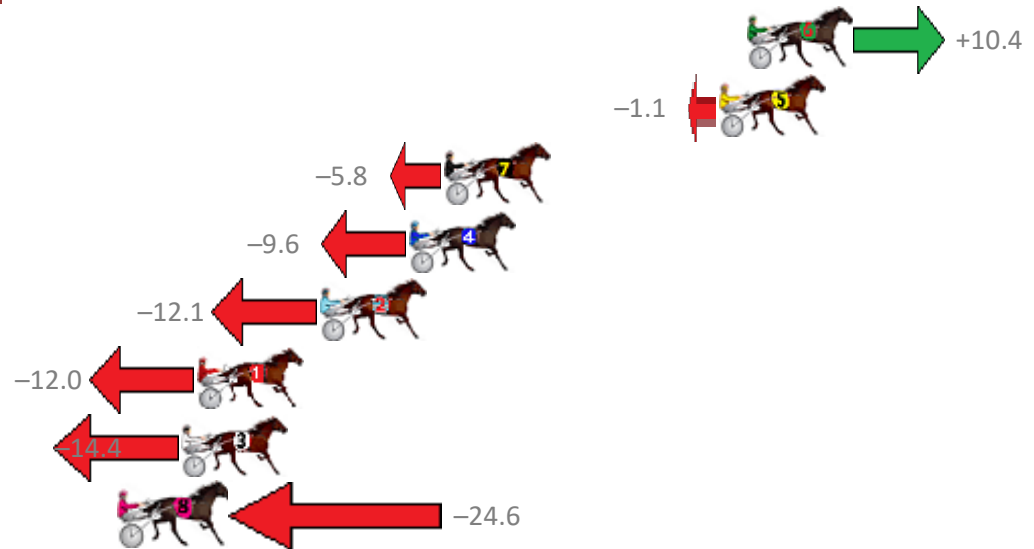

Redcliffe Race 8 Distance 1780m

Sunday, 17 May 2020

Gross Time: 2:15.60 MileRate: 2:02.60 LeadTime: 12.30s First Qtr: 31.70s Second Qtr: 32.50s Third Qtr: 29.70s Fourth Qtr: 29.40s

NoHorse	Plc	Margin	Time	800Time (W)	400 Time (W)
6 WHATELEY	1	0.0m	2:15.60	58.34s (2)	28.84s (2)
5 VOODOO FELLA	2	1.1m	2:15.68	59.18s (0)	29.48s (0)
7 MAGHERA MAGGIE	3	12.0m	2:16.53	59.53s (2)	30.00s (2)
4 PRIVATE JUJON	4	13.4m	2:16.63	59.81s (1)	29.72s (1)
2 OUR CHAMPION	5	16.9m	2:16.90	59.99s (0)	30.31s (0)
1 MOLLIGUANNA	6	21.8m	2:17.28	59.98s (0)	30.28s (0)
3 CHANG	7	22.4m	2:17.33	60.16s (1)	30.10s (2)
8 MODERN THOUGHT	8	24.8m	2:17.51	60.91s (2)	30.92s (1)

Finish Position and metres gained from 800m

Sectionals
Powered by

Home of Australian Harness Sectionals

Get your sectionals delivered to your inbox daily

Check out www.pjdata.com.au

The Racing Queensland Board (trading as Racing Queensland) and provider are not responsible for the completeness or accuracy of any of the information contained herein, and makes no representations about its suitability for any purpose.