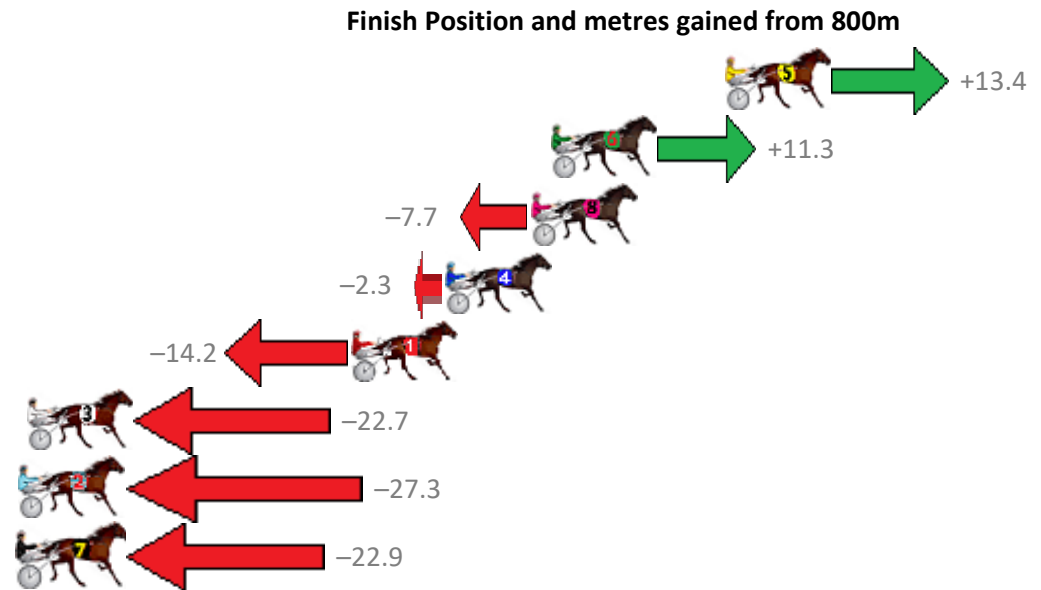

Redcliffe Race 5 Distance 1780m

Sunday, 17 May 2020

Gross Time: 2:11.60 MileRate: 1:58.90 LeadTime: 11.40s First Qtr: 29.80s Second Qtr: 31.00s Third Qtr: 29.90s Fourth Qtr: 29.50s

No	Horse	Plc	Margin	Time	800Time (W)	400 Time (W)
5	ALL GOOD WALLY	1	0.0m	2:11.60	58.41s (1)	28.50s (2)
6	PATCHWORK JET	2	6.9m	2:12.13	58.57s (1)	28.67s (2)
8	A ROCKNROLL LEGACY	3	7.7m	2:12.20	59.97s (1)	30.04s (1)
4	MOONLIGHT BUTCHER	4	11.1m	2:12.46	59.57s (1)	29.68s (2)
1	MISS FRICTION	5	14.8m	2:12.74	60.45s (0)	30.59s (0)
3	WILLSINTOWN	6	27.7m	2:13.74	61.08s (0)	31.18s (0)
2	BERTILS DELIGHT	7	31.7m	2:14.05	61.42s (1)	31.41s (1)
7	DOOLITTLE DANDY	8	32.3m	2:14.10	61.09s (0)	31.14s (0)