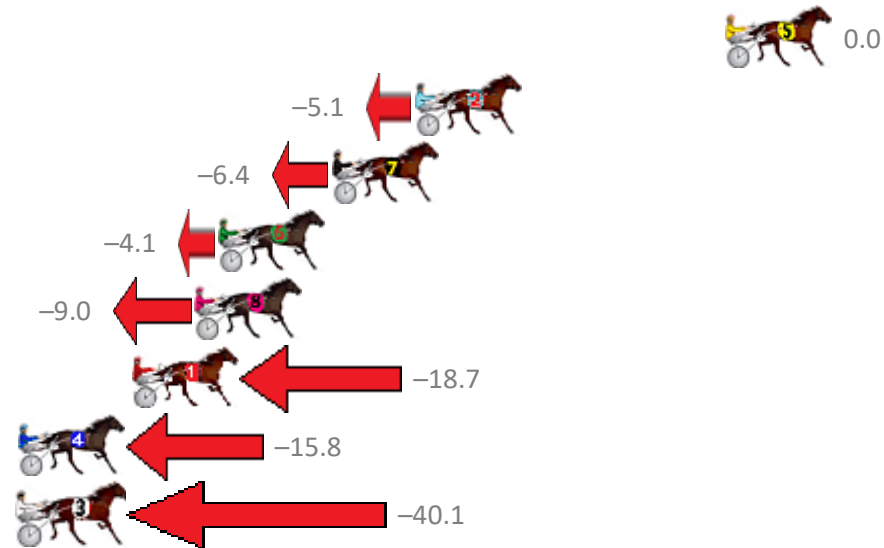

Redcliffe Race 2 Distance 1780m

Sunday, 17 May 2020

Gross Time: 2:08.50 MileRate: 1:56.20 LeadTime: 11.10s First Qtr: 30.00s Second Qtr: 31.30s Third Qtr: 29.00s Fourth Qtr: 27.10s

NoHorse	Plc	Margin	Time	800Time (W)	400 Time (W)
5 SPRING CAMPAIGN	1	0.0m	2:08.50	56.10s (0)	27.10s (0)
2 IFOUNDTHEBEACH	2	12.3m	2:09.38	56.46s (1)	27.48s (2)
7 MAKE MINE JOE	3	15.6m	2:09.61	56.55s (0)	27.45s (0)
6 THREE MUGS IN	4	20.1m	2:09.93	56.39s (1)	27.16s (1)
8 HOT ROD HEAVEN	5	21.0m	2:10.00	56.73s (1)	27.63s (2)
1 VANTO HANOVER	6	23.5m	2:10.18	57.40s (0)	28.28s (0)
4 HAWKOWL	7	29.8m	2:10.63	57.20s (0)	28.02s (0)
3 SOLDIER OF FORTUNE	8	42.9m	2:11.56	58.90s (1)	29.34s (1)

Finish Position and metres gained from 800m

Sectionals
Powered by

Home of Australian Harness Sectionals

Get your sectionals delivered to your inbox daily

Check out www.pjdata.com.au

The Racing Queensland Board (trading as Racing Queensland) and provider are not responsible for the completeness or accuracy of any of the information contained herein, and makes no representations about its suitability for any purpose.