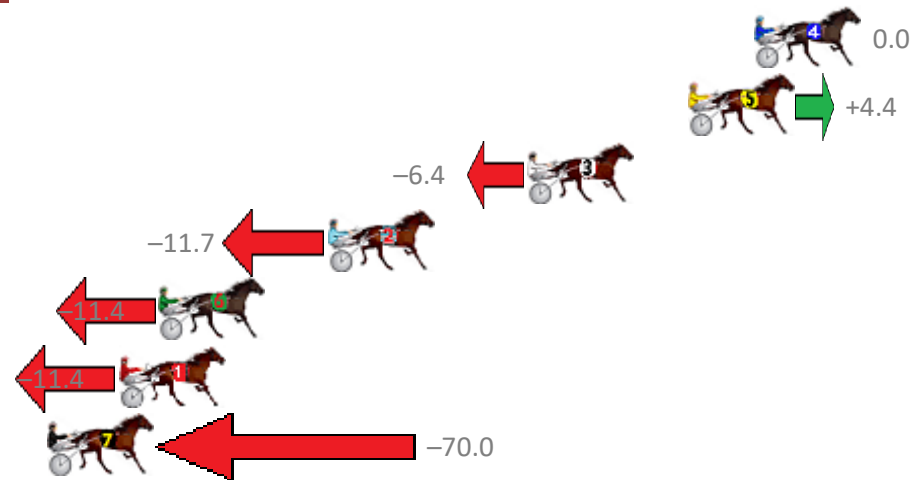

Redcliffe Race 10 Distance 1780m

Sunday, 17 May 2020

Gross Time: 2:20.30 MileRate: 2:06.90 LeadTime: 12.80s First Qtr: 34.10s Second Qtr: 33.60s Third Qtr: 30.40s Fourth Qtr: 29.40s

NoHorse	Plc	Margin	Time	800Time (W)	400 Time (W)
4 JANSSON	1	0.0m	2:20.30	59.80s (0)	29.40s (0)
5 BOURBONONTHEROCK	2	2.6m	2:20.50	59.47s (1)	29.30s (2)
3 EL SWAVO	3	9.0m	2:20.99	60.28s (1)	29.97s (1)
2 ILLAWONG CHAMPERS	4	16.9m	2:21.60	60.67s (0)	30.20s (0)
6 CLOVER LOU	5	23.6m	2:22.12	60.65s (1)	30.41s (2)
1 SOH TWISTED	6	25.2m	2:22.24	60.65s (0)	29.60s (0)
7 SHADOW HALL	7	79.4m	2:26.42	65.00s (0)	34.44s (0)

Finish Position and metres gained from 800m

Sectionals
Powered by

Home of Australian Harness Sectionals

Get your sectionals delivered to your inbox daily

Check out www.pjdata.com.au

The Racing Queensland Board (trading as Racing Queensland) and provider are not responsible for the completeness or accuracy of any of the information contained herein, and makes no representations about its suitability for any purpose.