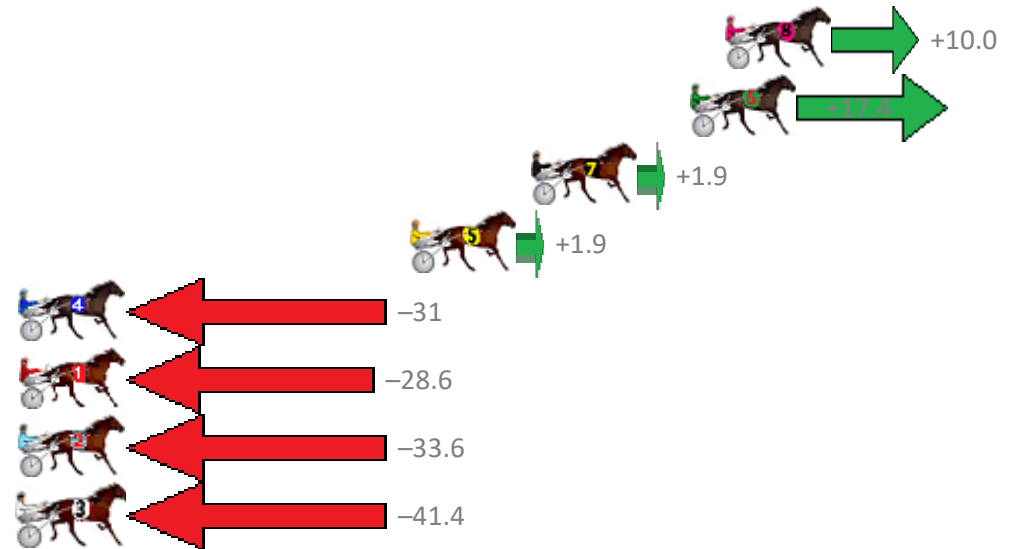

Redcliffe Race 7 Distance 1780m

Sunday, 17 May 2020

Gross Time: 2:14.10 MileRate: 2:01.30 LeadTime: 11.70s First Qtr: 30.00s Second Qtr: 30.80s Third Qtr: 31.00s Fourth Qtr: 30.60s

No	Horse	Plc	Margin	Time	800Time (W)	400 Time (W)
8	WEASEL	1	0.0m	2:14.10	60.83s (1)	30.23s (2)
6	PEGGY STARDUST	2	1.4m	2:14.21	60.27s (1)	30.01s (2)
7	KID CALVERT	3	7.7m	2:14.72	61.45s (0)	29.92s (0)
5	BETTERTHAN TORQUE	4	12.5m	2:15.10	61.45s (1)	30.61s (1)
4	TOTAL DELIRIUM	5	31.1m	2:16.59	63.95s (1)	32.97s (0)
1	GROOVY MISS ANNIE	6	33.8m	2:16.81	63.79s (0)	32.32s (0)
2	STAR OF WONDER	7	39.4m	2:17.25	64.17s (1)	33.00s (1)
3	FEELING THE POWER	8	41.4m	2:17.41	64.77s (0)	33.28s (0)

Finish Position and metres gained from 800m

Sectionals
Powered by

Home of Australian Harness Sectionals

Get your sectionals delivered to your inbox daily

Check out www.pjdata.com.au

The Racing Queensland Board (trading as Racing Queensland) and provider are not responsible for the completeness or accuracy of any of the information contained herein, and makes no representations about its suitability for any purpose.