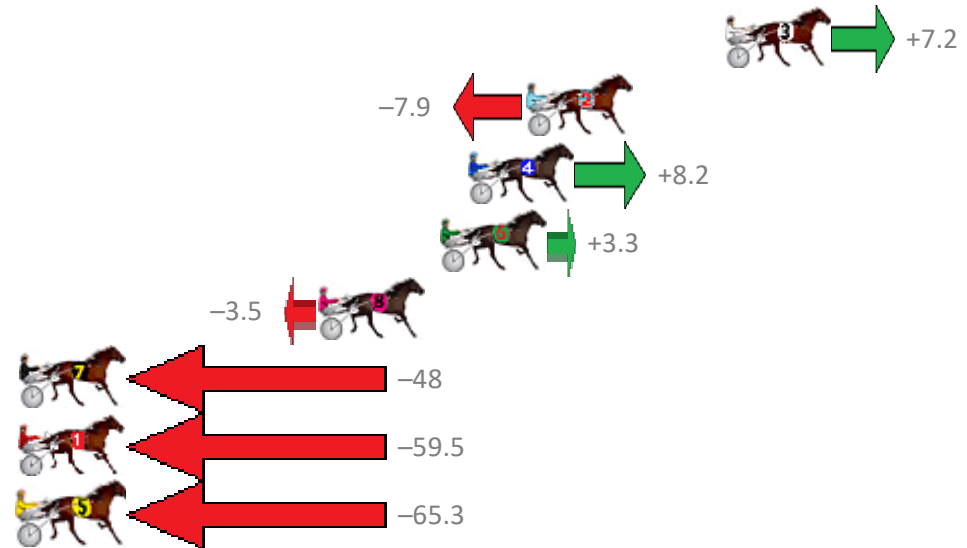

Redcliffe Race 4 Distance 1780m

Sunday, 17 May 2020

Gross Time: 2:09.90 MileRate: 1:57.40 LeadTime: 10.90s First Qtr: 30.30s Second Qtr: 30.10s Third Qtr: 28.90s Fourth Qtr: 29.70s

No	Horse	Plc	Margin	Time	800Time (W)	400 Time (W)
3	RED TERROR	1	0.0m	2:09.90	58.08s (1)	29.33s (0)
2	JEWEL OF PEAK	2	7.9m	2:10.51	59.18s (0)	30.28s (0)
4	ITSMEGS	3	10.2m	2:10.69	58.00s (1)	29.23s (2)
6	DONT CALL ME	4	11.3m	2:10.78	58.36s (0)	28.88s (2)
8	PRINCE JOY	5	16.1m	2:11.15	58.85s (1)	30.12s (0)
7	ROCKNROLL PROMISE	6	57.7m	2:14.39	62.05s (0)	32.45s (0)
1	SHEZ GOT BLING	7	64.9m	2:14.95	62.93s (0)	33.30s (0)
5	DJANGO MACH	8	68.1m	2:15.20	63.36s (1)	33.31s (1)

Finish Position and metres gained from 800m

Sectionals
Powered by

Home of Australian Harness Sectionals

Get your sectionals delivered to your inbox daily

Check out www.pjdata.com.au

The Racing Queensland Board (trading as Racing Queensland) and provider are not responsible for the completeness or accuracy of any of the information contained herein, and makes no representations about its suitability for any purpose.