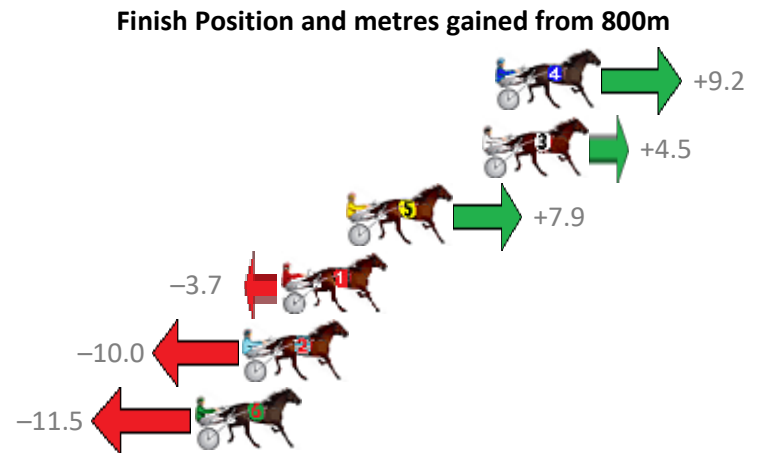

Redcliffe Race 1 Distance 1780m

Sunday, 17 May 2020

Gross Time: 2:10.90 MileRate: 1:58.30 LeadTime: 11.70s First Qtr: 30.50s Second Qtr: 30.30s Third Qtr: 28.50s Fourth Qtr: 29.90s

NoHorse	Plc	Margin	Time	800Time (W)	400 Time (W)
4 CHUMP CHOP	1	0.0m	2:10.90	57.73s (1)	29.10s (2)
3 DEADLY ROCKER	2	0.5m	2:10.94	58.07s (1)	29.51s (2)
5 WHATA CHALLENGE	3	5.9m	2:11.36	57.83s (1)	29.16s (1)
1 DOMESTIC ART	4	8.5m	2:11.57	58.67s (0)	30.15s (0)
2 COUNTRY RUN	5	10.0m	2:11.68	59.13s (0)	30.64s (0)
6 MOONLIGHT JACK	6	11.9m	2:11.83	59.23s (1)	30.68s (1)