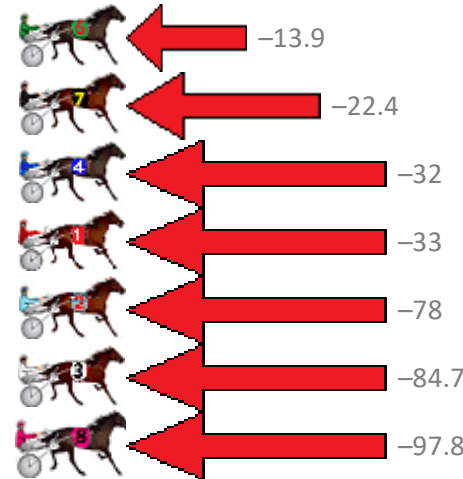

Redcliffe Race 6 Distance 1780m

Sunday, 17 May 2020

Gross Time: 2:07.90 MileRate: 1:55.60 LeadTime: 11.00s First Qtr: 29.20s Second Qtr: 29.30s Third Qtr: 28.90s Fourth Qtr: 29.50s

NoHorse Plc Margin Time 800Time (W) 400 Time (W)

5 GLENEAGLE WARRIOR	1	0.0m	2:07.90	58.21s (1)	29.50s (0)
6 MONTANA EXPRESS	2	36.5m	2:10.72	59.41s (1)	30.37s (1)
7 BARBOO	3	36.8m	2:10.75	60.03s (0)	30.79s (1)
4 INCITER	4	38.9m	2:10.91	60.70s (1)	31.27s (1)
1 AROONA	5	41.3m	2:11.09	60.77s (0)	30.67s (0)
2 DASHING HANNAH	6	77.7m	2:13.91	64.04s (0)	34.45s (0)
3 ZED EXPRESS	7	89.1m	2:14.79	64.55s (0)	34.48s (0)
8 MERRYWOOD PEARL	8	115.8m	2:16.86	65.50s (1)	35.59s (0)

Finish Position and metres gained from 800m

Sectionals
Powered by

Home of Australian Harness Sectionals

Get your sectionals delivered to your inbox daily

Check out www.pjdata.com.au

The Racing Queensland Board (trading as Racing Queensland) and provider are not responsible for the completeness or accuracy of any of the information contained herein, and makes no representations about its suitability for any purpose.