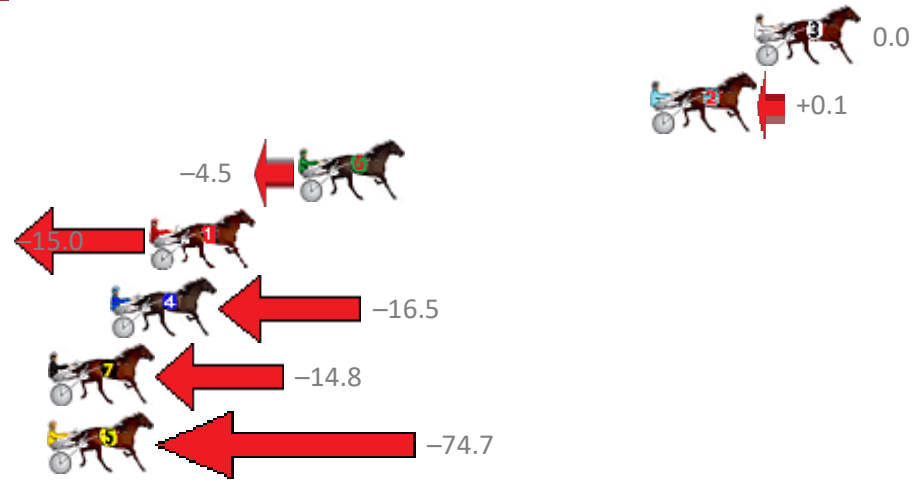

Redcliffe Race 9 Distance 1780m

Sunday, 17 May 2020

Gross Time: 2:15.60 MileRate: 2:02.60 LeadTime: 11.30s First Qtr: 31.50s Second Qtr: 32.40s Third Qtr: 30.70s Fourth Qtr: 29.70s

NoHorse	Plc	Margin	Time	800Time (W)	400 Time (W)
3 HURRIKANE SPECIAL	1	0.0m	2:15.60	60.40s (0)	29.70s (0)
2 TALENT IN SPADES	2	4.1m	2:15.92	60.39s (0)	29.69s (0)
6 THE LAST STARFIRE	3	18.1m	2:17.01	60.74s (1)	30.25s (2)
1 GRANDLARCENY	4	24.0m	2:17.47	61.53s (0)	30.78s (0)
4 IDIOTS DREAM	5	25.5m	2:17.58	61.64s (1)	31.14s (2)
7 LOYOLA SIOUX	6	28.4m	2:17.81	61.51s (0)	31.00s (1)
5 ROLLON TWICE	7	79.1m	2:21.76	66.01s (1)	35.17s (1)

Finish Position and metres gained from 800m

Sectionals
Powered by

Home of Australian Harness Sectionals

Get your sectionals delivered to your inbox daily

Check out www.pjdata.com.au

The Racing Queensland Board (trading as Racing Queensland) and provider are not responsible for the completeness or accuracy of any of the information contained herein, and makes no representations about its suitability for any purpose.