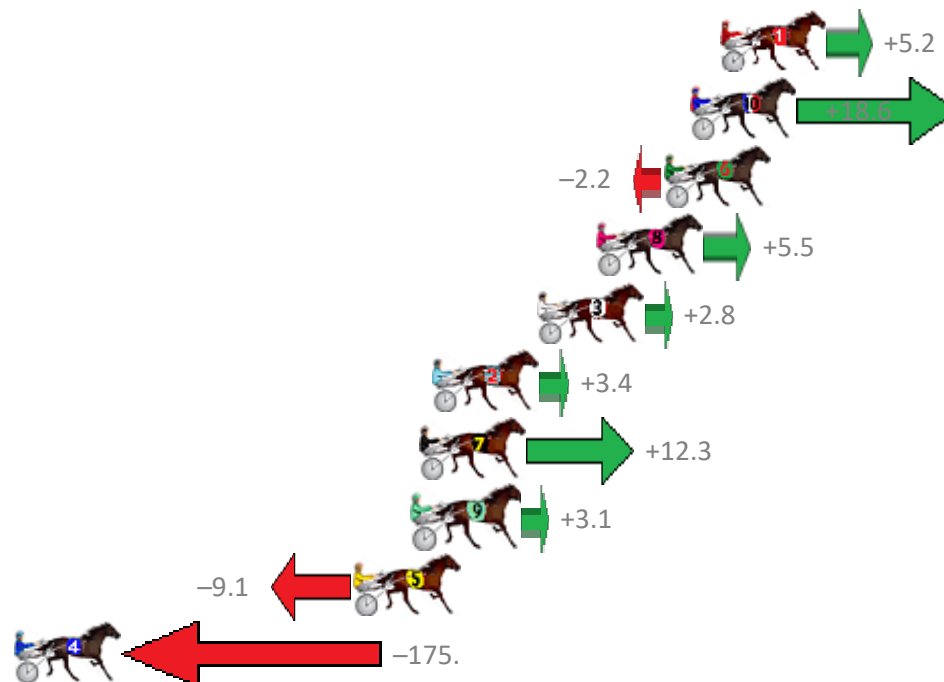

Albion Park Race 8 Distance 2138m

Thursday, 18 June 2020

Gross Time: 2:33.50 MileRate: 1:55.50 LeadTime: 36.00s First Qtr: 28.80s Second Qtr: 30.40s Third Qtr: 28.70s Fourth Qtr: 29.60s

NoHorse	Plc	Margin	Time	800Time (W)	400 Time (W)
1 PARISIAN ROCKSTAR	1	0.0m	2:33.50	57.92s (0)	29.23s (0)
10 LENNY THE LEGEND	2	1.2m	2:33.59	56.95s (0)	28.32s (1)
6 MIDNIGHT MAN	3	2.2m	2:33.67	58.46s (0)	29.76s (0)
8 HARD TO HEAR	4	4.9m	2:33.88	57.90s (0)	29.27s (0)
3 JUST ROKIN	5	7.2m	2:34.06	58.10s (1)	29.54s (2)
2 EH EF EL	6	11.4m	2:34.38	58.05s (1)	29.54s (1)
7 BODHI TREE	7	11.9m	2:34.42	57.41s (1)	29.36s (2)
9 CHAL FIRE	8	12.1m	2:34.44	58.08s (0)	29.47s (0)
5 SLICE OF HEAVEN	9	14.5m	2:34.63	58.96s (1)	30.30s (1)
4 THREE MUGS IN	10	194.7m	2:48.61	71.02s (1)	43.16s (3)

Finish Position and metres gained from 800m

Sectionals
Powered by

Home of Australian Harness Sectionals

Get your sectionals delivered to your inbox daily

Check out www.pjdata.com.au

The Racing Queensland Board (trading as Racing Queensland) and provider are not responsible for the completeness or accuracy of any of the information contained herein, and makes no representations about its suitability for any purpose.