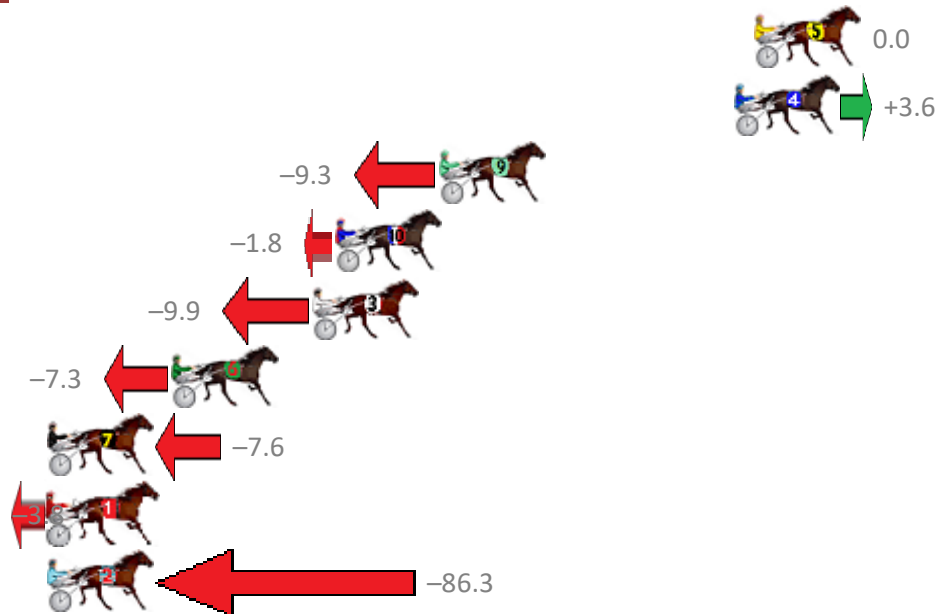

Albion Park Race 3 Distance 1660m

Thursday, 18 June 2020

Gross Time: 1:58.70 MileRate: 1:55.00 LeadTime: 3.50s First Qtr: 28.70s Second Qtr: 30.00s Third Qtr: 27.50s Fourth Qtr: 29.00s

NoHorse	Plc	Margin	Time	800Time (W)	400 Time (W)
5 CHANCELESS CENTURY	1	0.0m	1:58.70	56.50s (0)	29.00s (0)
4 BLUE SHARD	2	0.8m	1:58.76	56.25s (0)	28.75s (0)
9 AWESOME OLLIE	3	12.5m	1:59.65	57.15s (1)	29.58s (1)
10 MAJOR GRANDEUR	4	16.6m	1:59.96	56.63s (0)	28.90s (0)
3 CAPITALIZE	5	17.5m	2:00.03	57.20s (1)	29.57s (1)
6 MAC SWEENEY	6	23.1m	2:00.46	57.01s (1)	29.45s (1)
7 BELLA GODIVA	7	28.8m	2:00.89	57.03s (1)	29.46s (1)
1 MYKINDOFFEELING	8	30.0m	2:00.98	56.77s (1)	29.37s (0)
2 LITTLE AUCKLAND	9	196.3m	2:13.64	62.56s (0)	33.06s (0)

Finish Position and metres gained from 800m

Sectionals
Powered by

Home of Australian Harness Sectionals

Get your sectionals delivered to your inbox daily

Check out www.pjdata.com.au

The Racing Queensland Board (trading as Racing Queensland) and provider are not responsible for the completeness or accuracy of any of the information contained herein, and makes no representations about its suitability for any purpose.