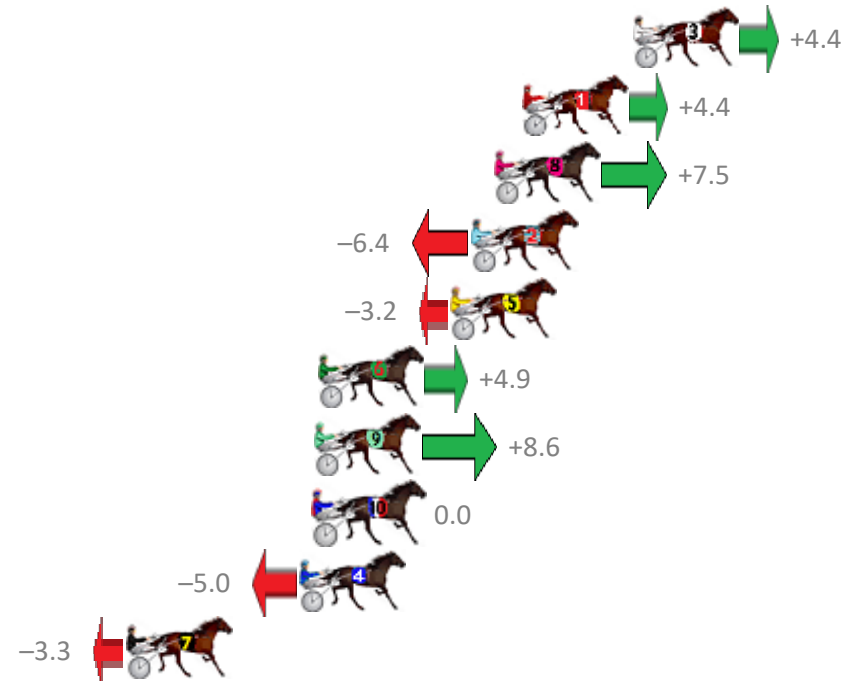

Albion Park Race 2 Distance 1660m

Thursday, 18 June 2020

Gross Time: 2:02.20 MileRate: 1:58.50 LeadTime: 3.30s First Qtr: 27.80s Second Qtr: 32.20s Third Qtr: 30.00s Fourth Qtr: 28.90s

NoHorse	Plc	Margin	Time	800Time (W)	400 Time (W)
3 JOEY LINCOLN	1	0.0m	2:02.20	58.58s (0)	28.57s (0)
1 BARONE	2	4.4m	2:02.53	58.58s (0)	28.56s (0)
8 CHAMPAGNE REACTOR	3	5.5m	2:02.62	58.35s (0)	28.32s (0)
2 DUCHESS DOWNUNDE	4	6.4m	2:02.69	59.37s (0)	29.36s (0)
5 APACHE WHITESOX	5	7.2m	2:02.75	59.13s (1)	29.27s (1)
6 ILLBEWATCHING	6	12.5m	2:03.15	58.54s (0)	28.48s (0)
9 BUTCHERFEELGOOD	7	12.6m	2:03.16	58.27s (1)	28.25s (1)
10 LOYOLA SIOUX	8	12.6m	2:03.16	58.90s (1)	28.87s (1)
4 ILLUMINOSCITY	9	13.2m	2:03.20	59.27s (1)	29.29s (1)
7 TEACHERS PET	10	20.1m	2:03.72	59.14s (1)	29.11s (1)

Finish Position and metres gained from 800m

Sectionals
Powered by

Home of Australian Harness Sectionals

Get your sectionals delivered to your inbox daily

Check out www.pjdata.com.au

The Racing Queensland Board (trading as Racing Queensland) and provider are not responsible for the completeness or accuracy of any of the information contained herein, and makes no representations about its suitability for any purpose.