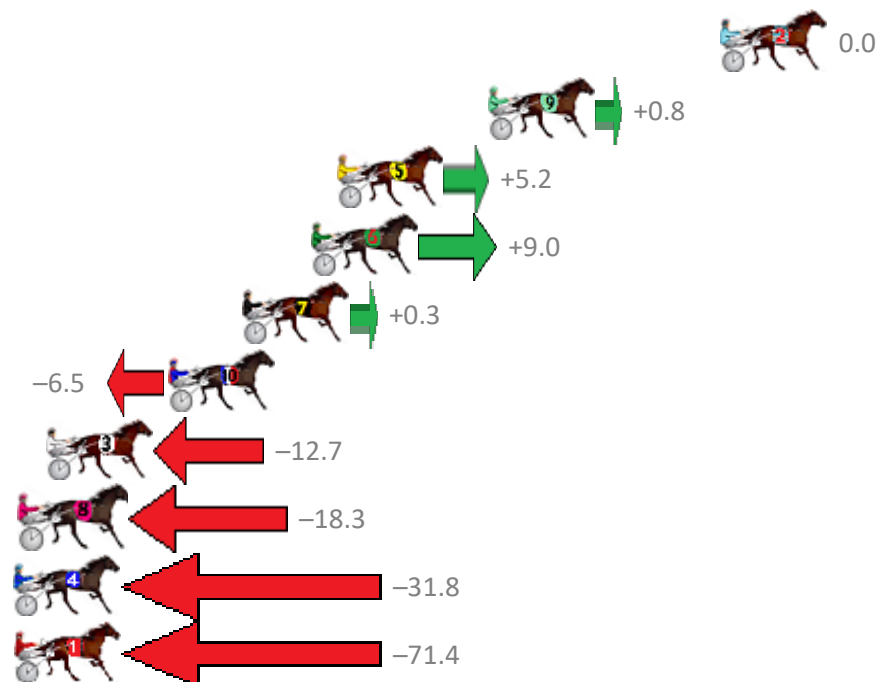

Albion Park Race 7 Distance 1660m

Thursday, 18 June 2020

Gross Time: 1:55.50 MileRate: 1:51.90 LeadTime: 3.40s First Qtr: 26.60s Second Qtr: 29.40s Third Qtr: 27.30s Fourth Qtr: 28.80s

NoHorse	Plc	Margin	Time	800Time (W)	400 Time (W)
2 AT WEST POINT	1	0.0m	1:55.50	56.10s (0)	28.80s (0)
9 LUCKY UNLUCKY	2	9.2m	1:56.20	56.04s (1)	28.70s (2)
5 THE BIG CHEESE	3	15.2m	1:56.65	55.74s (1)	28.20s (1)
6 SPRINGFIELD SPIRIT	4	16.2m	1:56.72	55.47s (1)	28.21s (2)
7 CONVAIR HUSTLER	5	18.9m	1:56.93	56.08s (0)	28.33s (0)
10 JEROSH	6	21.9m	1:57.16	56.55s (1)	29.14s (2)
3 BEEF CITY BLAZE	7	26.7m	1:57.52	56.99s (0)	29.21s (0)
8 SHAZAM SHANNON	8	27.7m	1:57.59	57.38s (0)	29.48s (1)
4 BRADNESS ELDEFUEGO	9	37.2m	1:58.31	58.32s (1)	30.46s (1)
1 THE DOORMAN	10	76.6m	2:01.29	61.08s (0)	33.24s (0)

Finish Position and metres gained from 800m

Sectionals
Powered by

Home of Australian Harness Sectionals

Get your sectionals delivered to your inbox daily

Check out www.pjdata.com.au

The Racing Queensland Board (trading as Racing Queensland) and provider are not responsible for the completeness or accuracy of any of the information contained herein, and makes no representations about its suitability for any purpose.