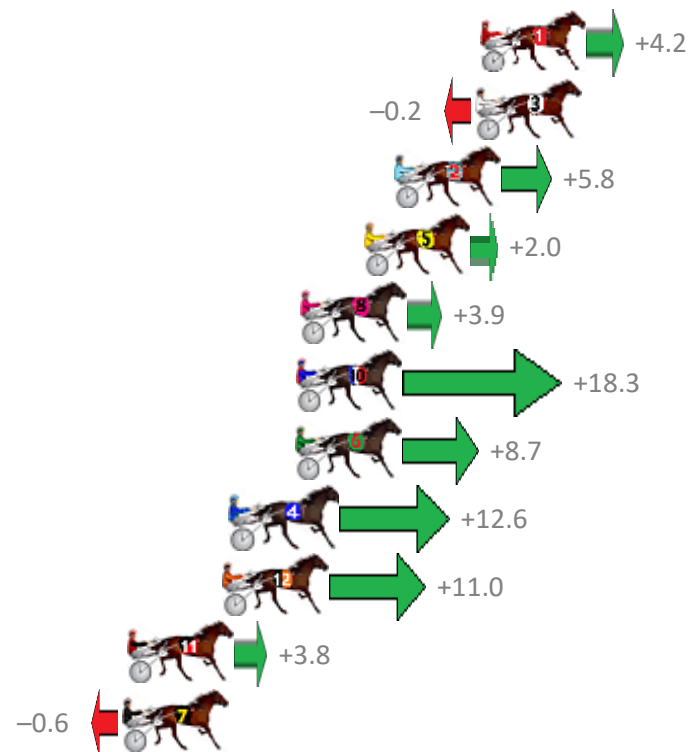

Albion Park Race 1 Distance 2138m

Thursday, 18 June 2020

Gross Time: 2:45.90 MileRate: 2:04.90 LeadTime: 43.00s First Qtr: 31.10s Second Qtr: 31.70s Third Qtr: 29.90s Fourth Qtr: 30.20s

No	Horse	Plc	Margin	Time	800Time (W)	400 Time (W)
1	INDEFENSIBLE	1	0.0m	2:45.90	59.79s (0)	29.87s (0)
3	SOH TWISTED	2	0.2m	2:45.92	60.11s (0)	30.22s (0)
2	CINKARI	3	3.4m	2:46.17	59.67s (0)	29.75s (0)
5	MYRTLE BEACH	4	4.6m	2:46.26	59.95s (1)	30.31s (1)
8	ILLAWONG CHAMPERS	5	7.1m	2:46.46	59.81s (1)	30.25s (2)
10	BOURBONONTHEROCK	6	7.3m	2:46.48	58.73s (1)	29.64s (2)
6	MAKIN GOOD	7	7.3m	2:46.48	59.45s (1)	29.88s (1)
4	LADY HILLARY	8	9.8m	2:46.67	59.16s (0)	29.63s (1)
12	DOWN UNDER RORS	9	10.2m	2:46.71	59.28s (1)	30.23s (3)
11	THE REAPER	10	14.0m	2:47.01	59.82s (0)	29.78s (0)
7	EL SWAVO	11	14.2m	2:47.02	60.14s (0)	30.20s (0)

Finish Position and metres gained from 800m

Sectionals
Powered by

Home of Australian Harness Sectionals

Get your sectionals delivered to your inbox daily

Check out www.pjdata.com.au

The Racing Queensland Board (trading as Racing Queensland) and provider are not responsible for the completeness or accuracy of any of the information contained herein, and makes no representations about its suitability for any purpose.