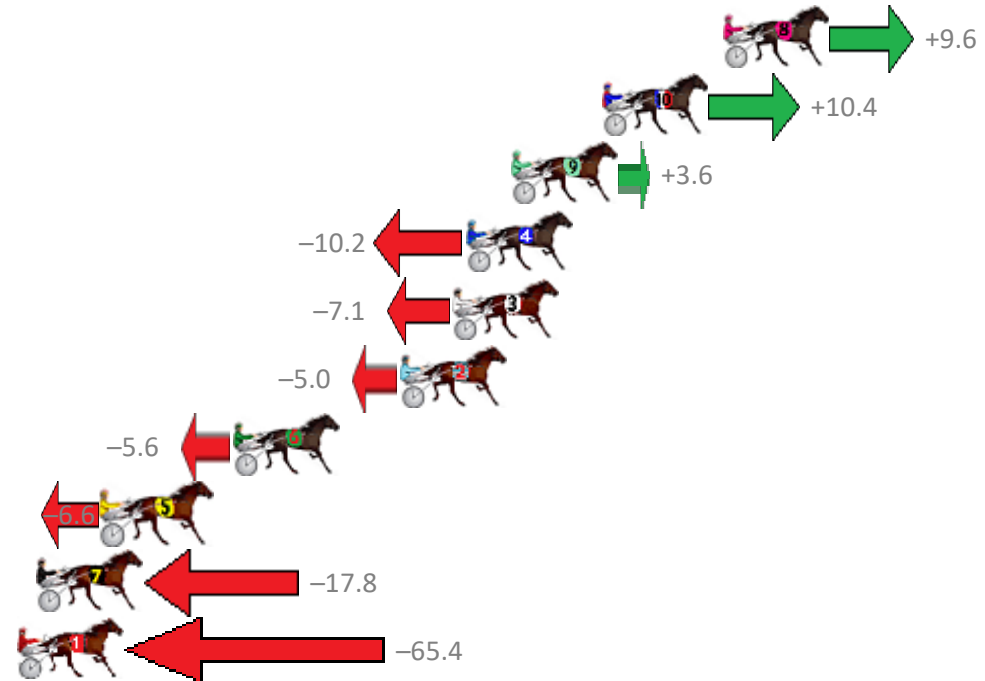

Albion Park Race 4 Distance 2138m

Thursday, 18 June 2020

Gross Time: 2:36.60 MileRate: 1:57.90 LeadTime: 37.40s First Qtr: 30.80s Second Qtr: 31.40s Third Qtr: 28.20s Fourth Qtr: 28.80s

NoHorse	Plc	Margin	Time	800Time (W)	400 Time (W)
8 GOOD AS IT GETS	1	0.0m	2:36.60	56.32s (2)	28.59s (2)
10 COBBLER LANE	2	4.8m	2:36.96	56.26s (2)	28.61s (2)
9 TUAPEKA LIGHT	3	8.4m	2:37.24	56.74s (1)	28.67s (1)
4 IAM THE JOKER	4	10.2m	2:37.37	57.72s (0)	29.53s (0)
3 ELIZABETHAN ERA	5	10.7m	2:37.41	57.50s (1)	29.47s (1)
2 BETTERTHANLEGO	6	12.8m	2:37.57	57.35s (1)	29.30s (0)
6 HESLUVABLE	7	19.4m	2:38.07	57.40s (0)	28.81s (0)
5 TULHURST KATE	8	24.6m	2:38.46	57.47s (0)	28.89s (0)
7 MONTANA NIGHTS	9	27.2m	2:38.66	58.26s (0)	29.64s (1)
1 PAGO PAGO	10	70.0m	2:41.89	61.63s (0)	33.01s (0)

Finish Position and metres gained from 800m

Sectionals
Powered by

Home of Australian Harness Sectionals

Get your sectionals delivered to your inbox daily

Check out www.pjdata.com.au

The Racing Queensland Board (trading as Racing Queensland) and provider are not responsible for the completeness or accuracy of any of the information contained herein, and makes no representations about its suitability for any purpose.