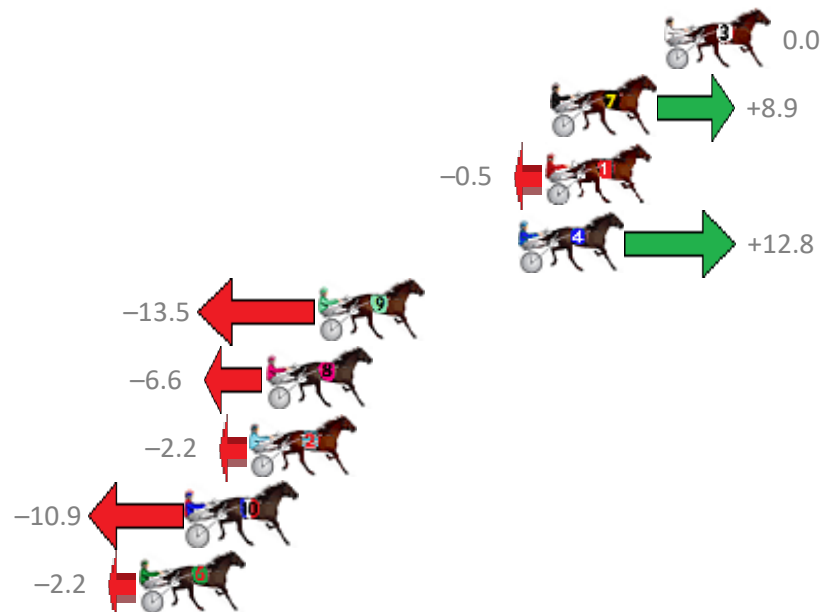

Albion Park Race 6 Distance 1660m

Thursday, 18 June 2020

Gross Time: 1:57.30 MileRate: 1:53.80 LeadTime: 3.40s First Qtr: 27.60s Second Qtr: 30.50s Third Qtr: 27.00s Fourth Qtr: 28.80s

NoHorse	Plc	Margin	Time	800Time (W)	400 Time (W)
3 JIGGLE AND JIVE	1	0.0m	1:57.30	55.80s (0)	28.71s (0)
7 WITH AUTHORITY	2	4.5m	1:57.64	55.18s (1)	28.23s (2)
1 KOTIRO	3	4.7m	1:57.66	55.83s (0)	28.72s (0)
4 THE MONEY BALL	4	5.8m	1:57.74	54.91s (1)	28.01s (2)
9 STREET APPEAL	5	13.7m	1:58.34	56.74s (1)	29.78s (1)
8 MACHIN OUT	6	15.8m	1:58.49	56.26s (0)	29.06s (0)
2 CHINOOK WINDS	7	16.4m	1:58.54	55.95s (0)	28.77s (1)
10 NEWMERELLA SHARKIE	8	18.9m	1:58.73	56.56s (1)	29.57s (1)
6 HES NOVAK	9	20.8m	1:58.87	55.95s (0)	28.76s (1)

Finish Position and metres gained from 800m

Sectionals
Powered by

Home of Australian Harness Sectionals

Get your sectionals delivered to your inbox daily

Check out www.pjdata.com.au

The Racing Queensland Board (trading as Racing Queensland) and provider are not responsible for the completeness or accuracy of any of the information contained herein, and makes no representations about its suitability for any purpose.