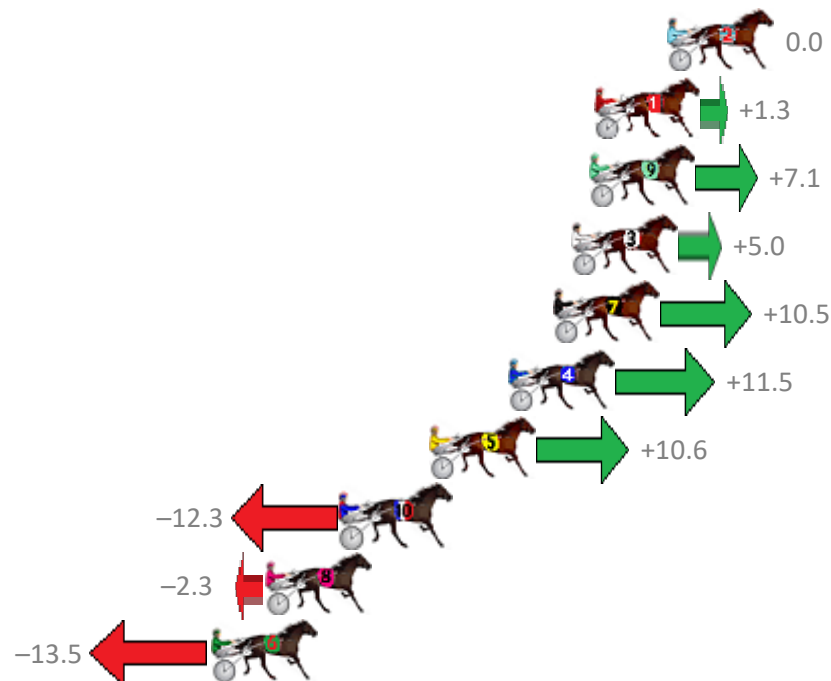

Albion Park Race 5 Distance 1660m

Thursday, 18 June 2020

Gross Time: 1:59.00 MileRate: 1:55.30 LeadTime: 3.50s First Qtr: 27.40s Second Qtr: 31.10s Third Qtr: 28.40s Fourth Qtr: 28.60s

NoHorse	Plc	Margin	Time	800Time (W)	400 Time (W)
2 NOTORIOUS	1	0.0m	1:59.00	57.00s (0)	28.60s (0)
1 LEFT A HURRIKANE	2	2.9m	1:59.22	56.91s (0)	28.51s (0)
9 FEARLESS FAITH	3	3.1m	1:59.23	56.50s (1)	28.12s (3)
3 ROLL WITH ROCKY	4	3.8m	1:59.29	56.65s (0)	28.27s (0)
7 SPORTS STORY	5	4.5m	1:59.34	56.26s (1)	27.91s (2)
4 TORQUE IS MY GIRL	6	6.3m	1:59.47	56.19s (0)	27.88s (0)
5 MEGA STAR	7	9.4m	1:59.71	56.25s (1)	27.95s (2)
10 SLIPPERY JADE	8	12.9m	1:59.97	57.87s (1)	29.30s (1)
8 DEADLY ROCKER	9	15.9m	2:00.19	57.16s (0)	28.85s (1)
6 BETTATHANIDEAL	10	18.1m	2:00.36	57.96s (1)	29.43s (2)

Finish Position and metres gained from 800m

Sectionals
Powered by

Home of Australian Harness Sectionals

Get your sectionals delivered to your inbox daily

Check out www.pjdata.com.au

The Racing Queensland Board (trading as Racing Queensland) and provider are not responsible for the completeness or accuracy of any of the information contained herein, and makes no representations about its suitability for any purpose.