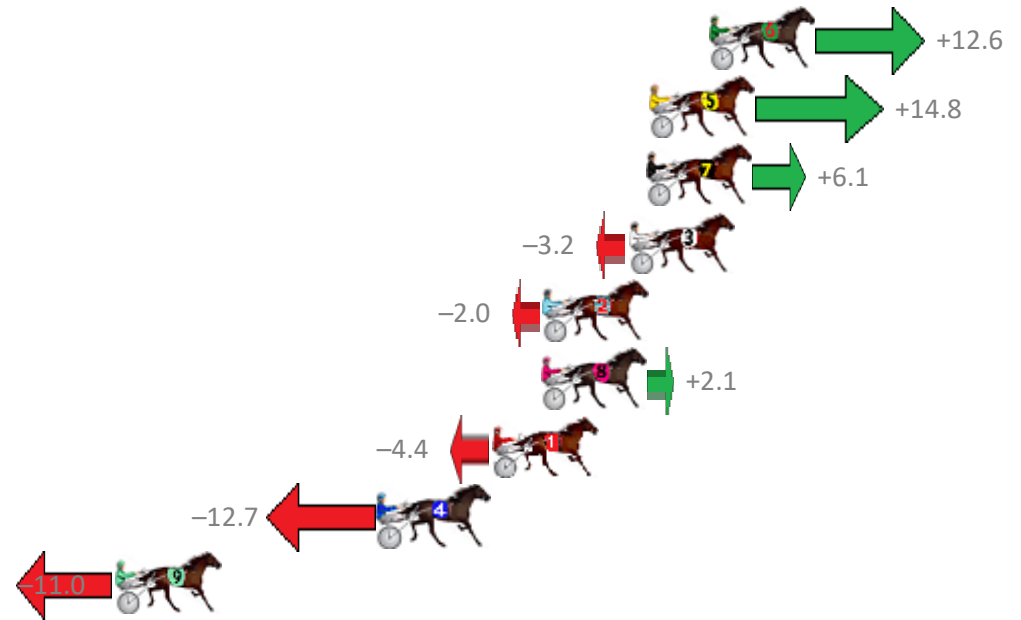

Redcliffe Race 2 Distance 2040m

Sunday, 12 July 2020

Gross Time: 2:31.50 MileRate: 1:59.50 LeadTime: 32.10s First Qtr: 30.30s Second Qtr: 30.30s Third Qtr: 29.20s Fourth Qtr: 29.60s

No Horse	Plc	Margin	Time	800Time (W)	400 Time (W)
6 HUNZA VALLEY	1	0.0m	2:31.50	57.88s (0)	29.00s (2)
5 CHINOOK WINDS	2	2.4m	2:31.69	57.72s (2)	28.88s (1)
7 VANTO HANOVER	3	2.5m	2:31.69	58.35s (0)	29.11s (0)
3 SPONDOOLEY	4	3.2m	2:31.75	59.03s (0)	29.84s (0)
2 MICHAELS DESIRE	5	6.6m	2:32.01	58.95s (1)	29.56s (1)
8 GRIZZLY MONTANA	6	6.7m	2:32.02	58.65s (1)	29.81s (2)
1 TAKITIMU EXPRESS	7	8.6m	2:32.17	59.12s (0)	29.89s (0)
4 THE GUN ROCKSTAR	8	13.1m	2:32.52	59.73s (1)	30.36s (1)
9 DOLLARBILL	9	23.6m	2:33.33	59.60s (2)	30.22s (2)

Finish Position and metres gained from 800m

Sectionals
Powered by

Home of Australian Harness Sectionals

Get your sectionals delivered to your inbox daily

Check out www.pjdata.com.au

The Racing Queensland Board (trading as Racing Queensland) and provider are not responsible for the completeness or accuracy of any of the information contained herein, and makes no representations about its suitability for any purpose.