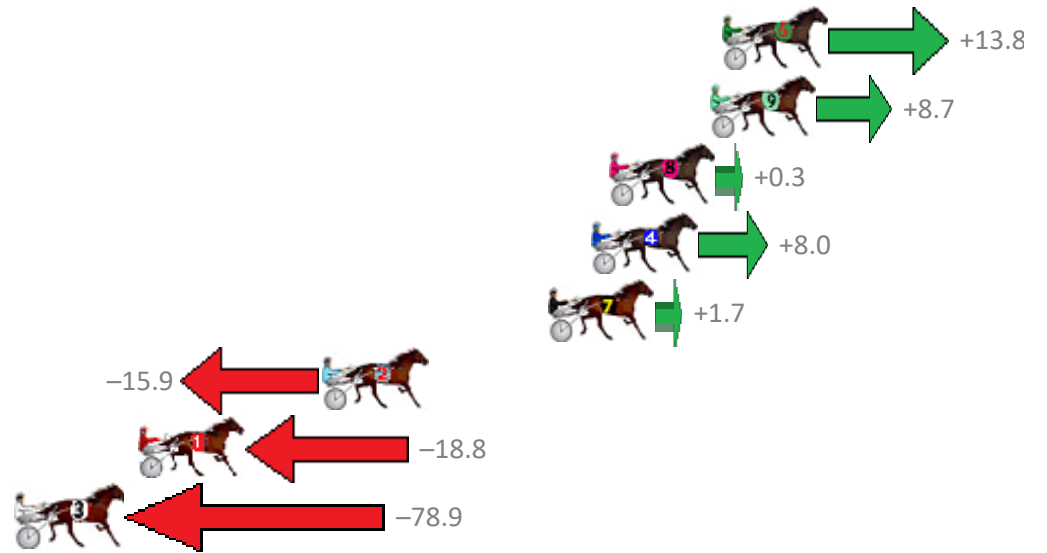

Redcliffe Race 5 Distance 1780m

Sunday, 12 July 2020

Gross Time: 2:10.70 MileRate: 1:58.10 LeadTime: 11.40s First Qtr: 30.50s Second Qtr: 30.30s Third Qtr: 28.90s Fourth Qtr: 29.60s

No Horse	Plc	Margin	Time	800Time (W)	400 Time (W)
6 MAFFIOSO GIRL	1	0.0m	2:10.70	57.50s (1)	28.67s (2)
9 DE VOYAGE	2	0.5m	2:10.74	57.87s (1)	29.08s (2)
8 MOLLYS SECRET	3	4.5m	2:11.05	58.48s (1)	29.68s (2)
4 ONYAJANS	4	5.2m	2:11.10	57.92s (0)	29.03s (0)
7 KAY NORA SHANNON	5	6.9m	2:11.24	58.38s (0)	29.49s (0)
2 CHROMOZONE	6	15.9m	2:11.93	59.66s (0)	30.77s (0)
1 SHEZ GOT BLING	7	23.2m	2:12.50	59.87s (0)	31.00s (0)
3 ATOMIC BOMBSHELL	8	79.5m	2:16.87	64.24s (1)	34.77s (1)

Finish Position and metres gained from 800m

Sectionals
Powered by

Home of Australian Harness Sectionals

Get your sectionals delivered to your inbox daily

Check out www.pjdata.com.au

The Racing Queensland Board (trading as Racing Queensland) and provider are not responsible for the completeness or accuracy of any of the information contained herein, and makes no representations about its suitability for any purpose.