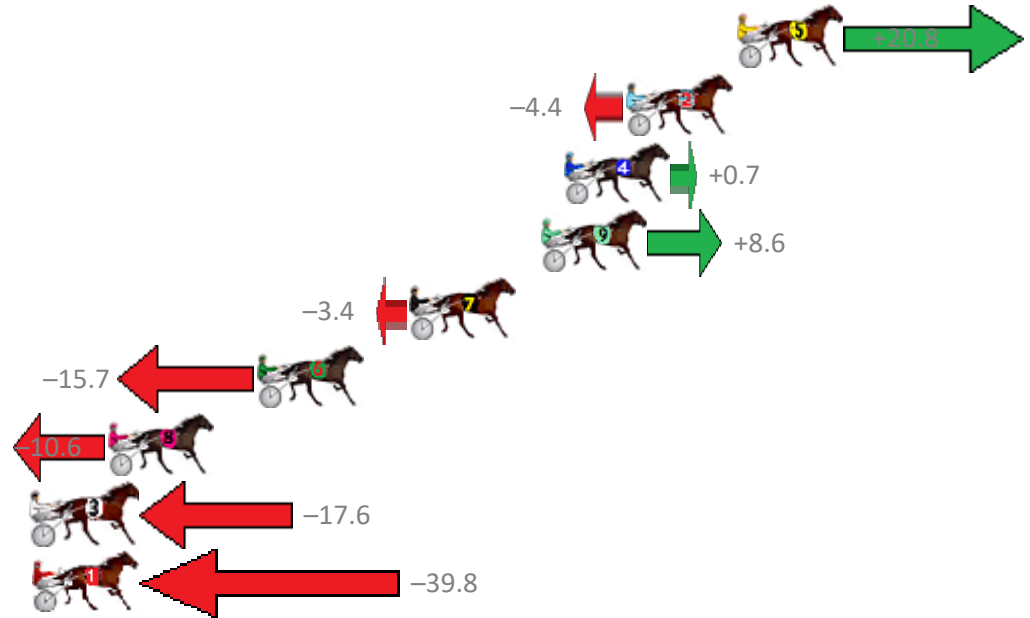

Redcliffe Race 8 Distance 1780m

Sunday, 12 July 2020

Gross Time: 2:13.30 MileRate: 2:00.50 LeadTime: 11.20s First Qtr: 29.50s Second Qtr: 31.10s Third Qtr: 30.60s Fourth Qtr: 30.90s

No Horse	Plc	Margin	Time	800Time (W)	400 Time (W)
5 ALL GOOD WALLY	1	0.0m	2:13.30	59.91s (1)	30.07s (2)
2 GO ANNE GO	2	4.4m	2:13.66	61.84s (0)	31.24s (0)
4 DOWNTOWN LUCCA	3	6.9m	2:13.86	61.45s (1)	30.78s (1)
9 BEEJAYS DELIGHT	4	7.8m	2:13.93	60.84s (1)	30.47s (1)
7 ABERCROMBIE TAB	5	13.0m	2:14.35	61.76s (0)	31.13s (0)
6 SIXPENNY RED	6	19.1m	2:14.84	62.70s (1)	32.09s (1)
8 MERRYWOOD PEARL	7	25.0m	2:15.32	62.31s (0)	31.68s (0)
3 THANKHEAVNFORGIRLS	8	29.4m	2:15.68	62.85s (1)	32.67s (2)
1 OOZINVILLE	9	45.2m	2:16.95	64.54s (0)	33.94s (0)

Finish Position and metres gained from 800m

Sectionals
Powered by

Home of Australian Harness Sectionals

Get your sectionals delivered to your inbox daily

Check out www.pjdata.com.au

The Racing Queensland Board (trading as Racing Queensland) and provider are not responsible for the completeness or accuracy of any of the information contained herein, and makes no representations about its suitability for any purpose.