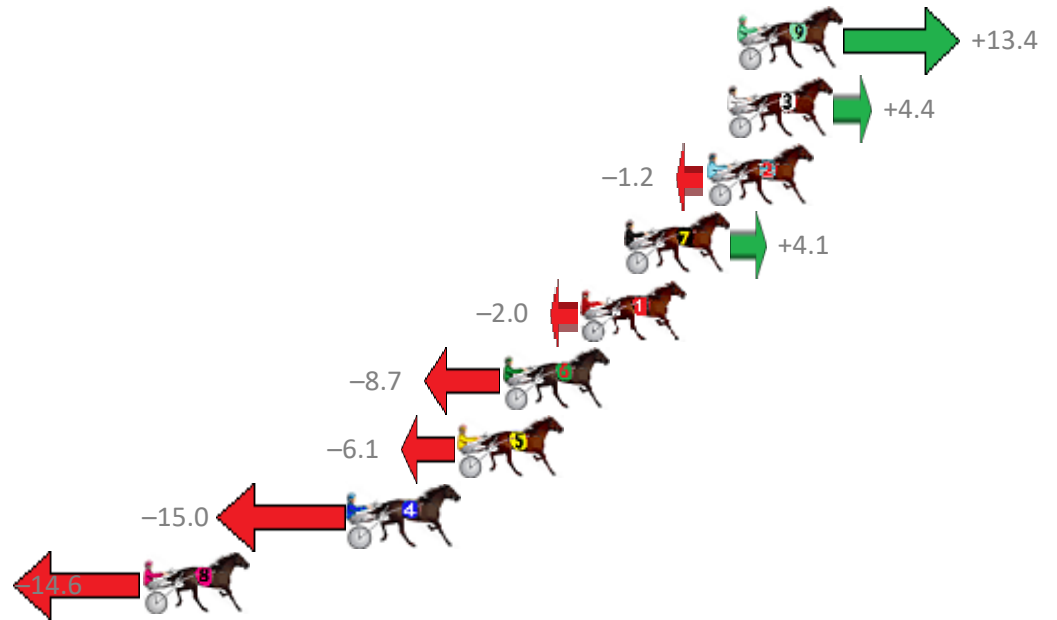

Redcliffe Race 4 Distance 2040m

Sunday, 12 July 2020

Gross Time: 2:32.60 MileRate: 2:00.40 LeadTime: 31.70s First Qtr: 31.80s Second Qtr: 31.30s Third Qtr: 28.10s Fourth Qtr: 29.70s

No Horse	Plc	Margin	Time	800Time (W)	400 Time (W)
9 SWORD AND SHIELD	1	0.0m	2:32.60	56.84s (0)	28.71s (0)
3 PAGO PAGO	2	0.4m	2:32.63	57.48s (1)	29.08s (2)
2 CALLMEDEMARO	3	1.2m	2:32.69	57.89s (0)	29.79s (0)
7 WARNER	4	4.5m	2:32.95	57.51s (0)	29.38s (0)
1 WAVEDANCER	5	6.2m	2:33.08	57.94s (0)	29.82s (0)
6 MAJOR LUCKY	6	9.3m	2:33.32	58.43s (2)	30.33s (1)
5 BALLATOR THOR	7	11.1m	2:33.46	58.24s (2)	30.25s (2)
4 JEWEL OF PEAK	8	15.4m	2:33.80	58.88s (1)	30.45s (1)
8 LORD DENZEL	9	23.6m	2:34.44	58.85s (1)	30.33s (1)

Finish Position and metres gained from 800m

Sectionals
Powered by

Home of Australian Harness Sectionals

Get your sectionals delivered to your inbox daily

Check out www.pjdata.com.au

The Racing Queensland Board (trading as Racing Queensland) and provider are not responsible for the completeness or accuracy of any of the information contained herein, and makes no representations about its suitability for any purpose.