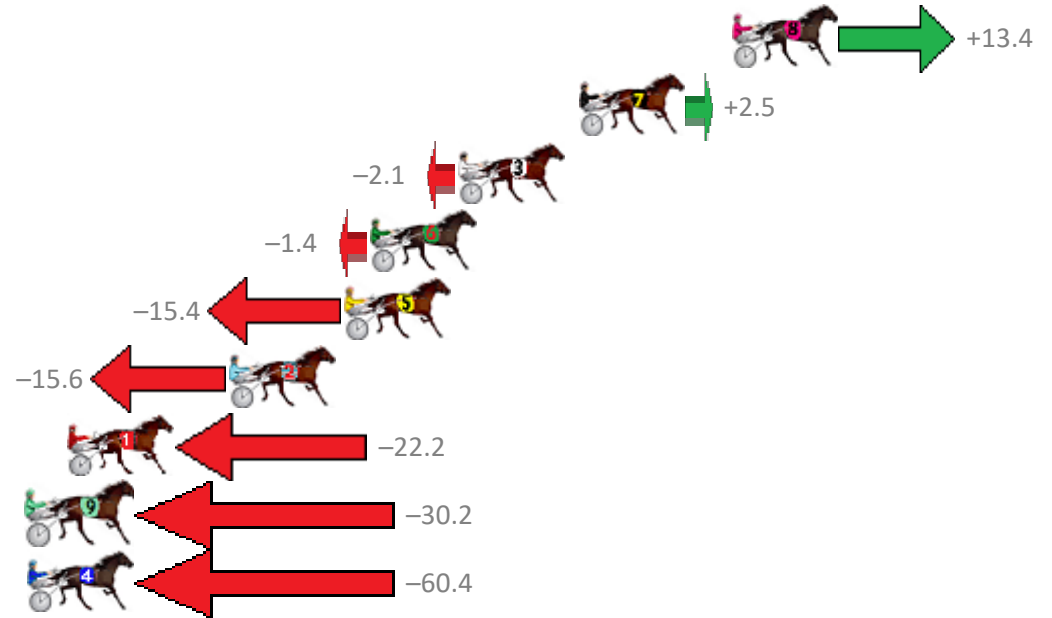

Redcliffe Race 6 Distance 2040m

Sunday, 12 July 2020

Gross Time: 2:30.80 MileRate: 1:58.90 LeadTime: 29.80s First Qtr: 30.60s Second Qtr: 31.70s Third Qtr: 30.00s Fourth Qtr: 28.70s

No Horse	Plc	Margin	Time	800Time (W)	400 Time (W)
8 ALI DOWNUNDER	1	0.0m	2:30.80	57.72s (1)	28.21s (2)
7 RED TERROR	2	6.1m	2:31.26	58.52s (0)	28.48s (1)
3 DONNY JONES	3	10.9m	2:31.62	58.85s (1)	29.31s (2)
6 NEWMERELLA LADYKAY	4	14.4m	2:31.89	58.80s (0)	28.77s (0)
5 UNCLE RYAN	5	15.4m	2:31.96	59.82s (1)	29.80s (1)
2 MISS MIA	6	20.0m	2:32.31	59.84s (1)	29.81s (1)
1 DONT CALL ME	7	26.4m	2:32.79	60.32s (0)	30.06s (0)
9 HOT DOGMA	8	48.2m	2:34.43	60.90s (1)	31.24s (2)
4 APACHE WIND	9	60.4m	2:35.35	63.11s (0)	32.78s (0)

Finish Position and metres gained from 800m

Sectionals
Powered by

Home of Australian Harness Sectionals

Get your sectionals delivered to your inbox daily

Check out www.pjdata.com.au

The Racing Queensland Board (trading as Racing Queensland) and provider are not responsible for the completeness or accuracy of any of the information contained herein, and makes no representations about its suitability for any purpose.