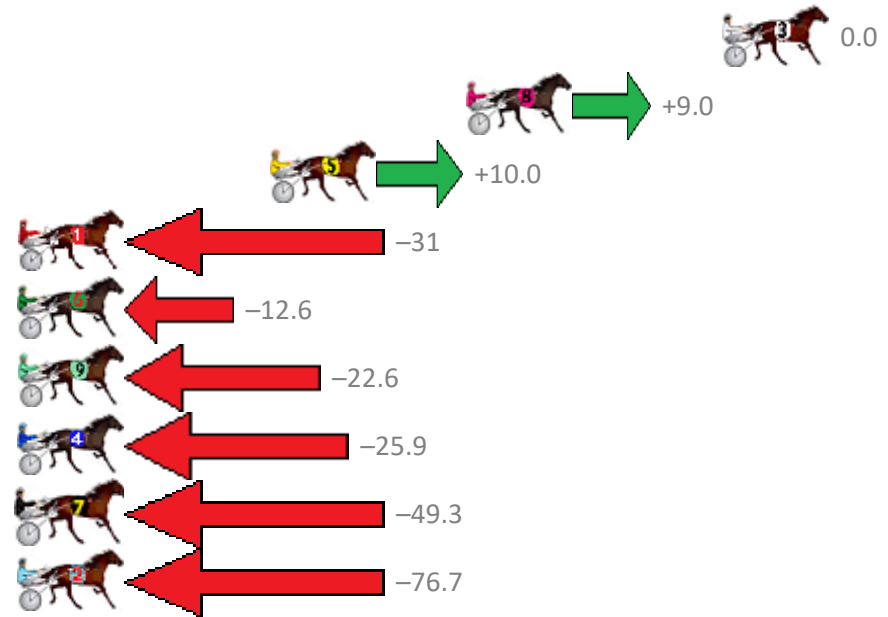

Redcliffe Race 1 Distance 1780m

Sunday, 12 July 2020

Gross Time: 2:05.30 MileRate: 1:53.30 LeadTime: 10.90s First Qtr: 26.90s Second Qtr: 29.10s Third Qtr: 28.50s Fourth Qtr: 29.90s

No Horse	Plc	Margin	Time	800Time (W)	400 Time (W)
3 AT WEST POINT	1	0.0m	2:05.30	58.40s (0)	29.90s (0)
8 HIPSTAR	2	10.2m	2:06.10	57.75s (1)	28.77s (1)
5 ELMS CREEK	3	18.0m	2:06.71	57.67s (1)	28.79s (2)
1 KARLOO MAC	4	39.6m	2:08.40	60.62s (0)	31.33s (0)
6 ALE ALE KAI	5	44.6m	2:08.79	59.31s (1)	30.26s (2)
9 BEACH GODDESS	6	46.2m	2:08.92	60.04s (1)	30.81s (1)
4 WEEDONS EXPRESS	7	59.9m	2:09.99	60.28s (0)	31.30s (1)
7 LIVE ATOM	8	63.1m	2:10.24	61.98s (0)	32.72s (0)
2 VALOROSO HANOVER	9	91.5m	2:12.47	63.97s (1)	33.89s (0)

Finish Position and metres gained from 800m

Sectionals
Powered by

Home of Australian Harness Sectionals

Get your sectionals delivered to your inbox daily

Check out www.pjdata.com.au

The Racing Queensland Board (trading as Racing Queensland) and provider are not responsible for the completeness or accuracy of any of the information contained herein, and makes no representations about its suitability for any purpose.