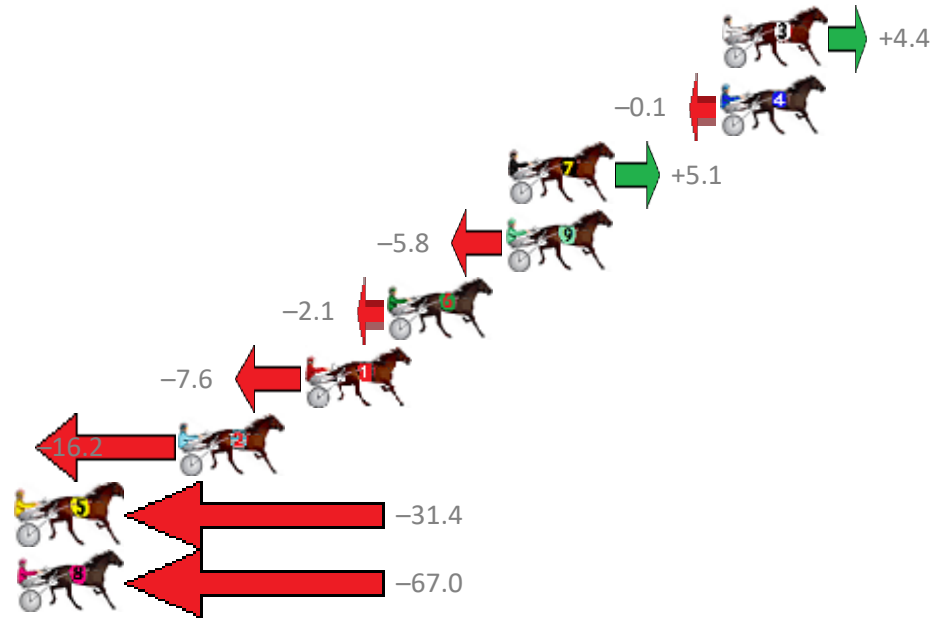

Redcliffe Race 7 Distance 1780m

Sunday, 12 July 2020

Gross Time: 2:12.30 MileRate: 1:59.70 LeadTime: 11.60s First Qtr: 30.40s Second Qtr: 31.10s Third Qtr: 29.20s Fourth Qtr: 30.00s

No Horse	Plc	Margin	Time	800Time (W)	400 Time (W)
3 TICK OF THE CLOCK	1	0.0m	2:12.30	58.88s (0)	29.66s (0)
4 STORM GILBERT	2	0.1m	2:12.31	59.21s (0)	30.01s (0)
7 COUNTRY RUN	3	8.5m	2:12.97	58.82s (0)	29.47s (0)
9 A ROCKNROLL LEGACY	4	8.6m	2:12.98	59.63s (2)	30.27s (2)
6 BEEF CITY STARZZZ	5	13.3m	2:13.35	59.35s (1)	30.23s (2)
1 CRUISIN ALONG	6	16.6m	2:13.60	59.76s (0)	30.49s (0)
2 BERTILS DELIGHT	7	21.6m	2:14.00	60.39s (1)	30.73s (1)
5 FAMOUS SHOES	8	32.6m	2:14.86	61.51s (1)	31.88s (1)
8 AUNTY ALLIE	9	91.0m	2:19.45	64.13s (0)	32.31s (0)

Finish Position and metres gained from 800m

Sectionals
Powered by

Home of Australian Harness Sectionals

Get your sectionals delivered to your inbox daily

Check out www.pjdata.com.au

The Racing Queensland Board (trading as Racing Queensland) and provider are not responsible for the completeness or accuracy of any of the information contained herein, and makes no representations about its suitability for any purpose.