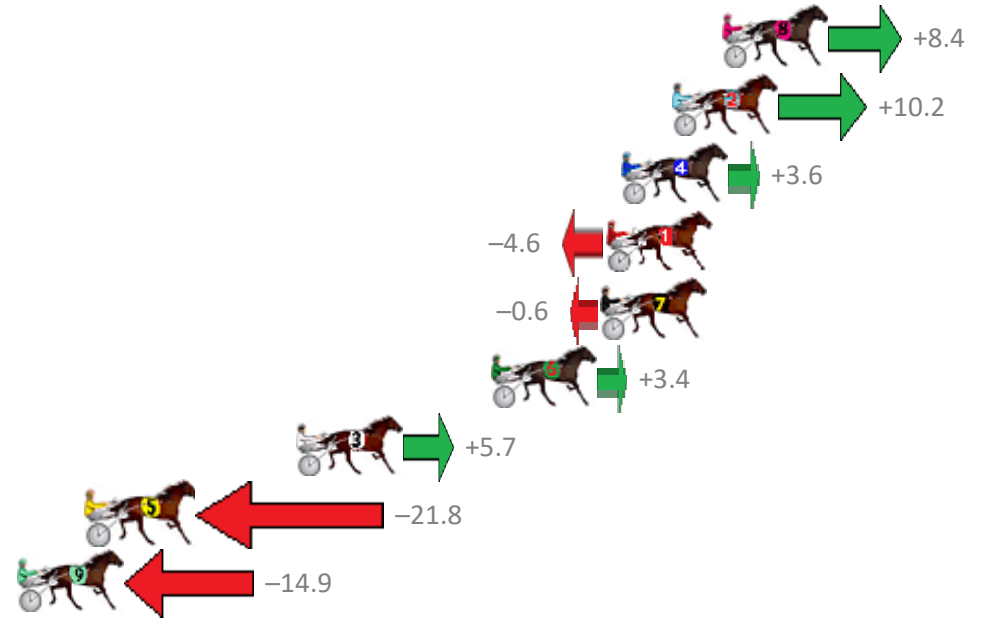

Redcliffe Race 9 Distance 1780m

Sunday, 12 July 2020

Gross Time: 2:15.20 MileRate: 2:02.20 LeadTime: 11.60s First Qtr: 31.40s Second Qtr: 30.80s Third Qtr: 29.60s Fourth Qtr: 31.80s

No Horse	Plc	Margin	Time	800Time (W)	400 Time (W)
8 CHANG	1	0.0m	2:15.20	60.76s (0)	30.85s (0)
2 ITS YOU NOT ME	2	2.0m	2:15.37	60.62s (1)	30.69s (2)
4 FAST IS BETTOR	3	4.0m	2:15.53	61.13s (1)	31.28s (2)
1 ITMIGHTBEYOU	4	4.6m	2:15.58	61.75s (0)	32.16s (0)
7 NEVASANO	5	4.8m	2:15.60	61.45s (0)	31.59s (0)
6 LITTLE AUCKLAND	6	9.2m	2:15.96	61.14s (0)	31.20s (0)
3 SCHOOPY	7	16.9m	2:16.60	60.96s (1)	31.32s (1)
5 MAGHERA MAGGIE	8	25.2m	2:17.29	63.06s (1)	32.80s (1)
9 WECANONLYHOPE	9	31.9m	2:17.85	62.54s (1)	32.96s (1)

Finish Position and metres gained from 800m

Sectionals
Powered by

Home of Australian Harness Sectionals

Get your sectionals delivered to your inbox daily

Check out www.pjdata.com.au

The Racing Queensland Board (trading as Racing Queensland) and provider are not responsible for the completeness or accuracy of any of the information contained herein, and makes no representations about its suitability for any purpose.