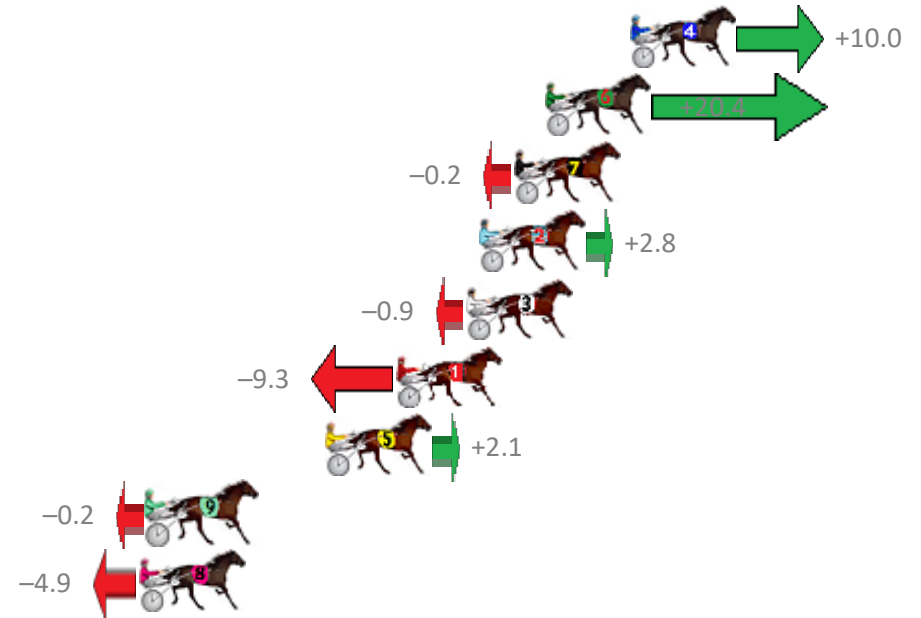

Redcliffe Race 3 Distance 1780m

Sunday, 12 July 2020

Gross Time: 2:08.10 MileRate: 1:55.90 LeadTime: 11.30s First Qtr: 29.00s Second Qtr: 29.30s Third Qtr: 28.50s Fourth Qtr: 30.00s

No Horse	Plc	Margin	Time	800Time (W)	400 Time (W)
4 OUR LITTLE DIGGER	1	0.0m	2:08.10	57.77s (1)	29.37s (1)
6 UNASSUMING CHAMP	2	3.4m	2:08.37	57.02s (1)	29.25s (1)
7 WITH AUTHORITY	3	4.6m	2:08.46	58.51s (0)	30.03s (0)
2 MISTER HART	4	6.0m	2:08.57	58.30s (0)	29.79s (0)
3 IFOUNDTHEBEACH	5	6.5m	2:08.61	58.57s (1)	30.17s (1)
1 COLOMBIAN GOLD	6	9.3m	2:08.83	59.18s (0)	30.69s (0)
5 SO KOOL MASTER	7	12.1m	2:09.05	58.35s (0)	29.92s (0)
9 COMIGAL	8	19.2m	2:09.61	58.51s (1)	30.37s (2)
8 LOYOLA TRIOS	9	19.5m	2:09.63	58.86s (1)	30.74s (2)

Finish Position and metres gained from 800m

Sectionals
Powered by

Home of Australian Harness Sectionals

Get your sectionals delivered to your inbox daily

Check out www.pjdata.com.au

The Racing Queensland Board (trading as Racing Queensland) and provider are not responsible for the completeness or accuracy of any of the information contained herein, and makes no representations about its suitability for any purpose.