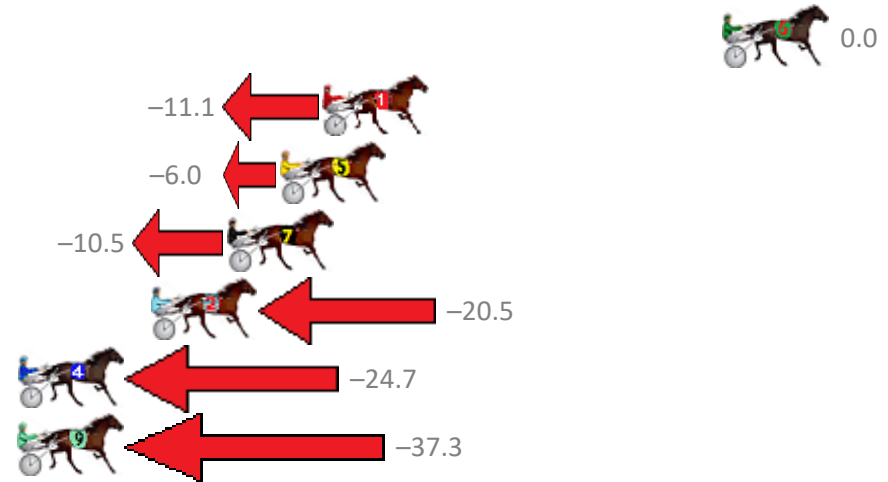

Redcliffe Race 10 Distance 1780m

Sunday, 12 July 2020

Gross Time: 2:16.80 MileRate: 2:03.70 LeadTime: 12.00s First Qtr: 32.30s Second Qtr: 32.50s Third Qtr: 30.00s Fourth Qtr: 30.00s

No Horse	Plc	Margin	Time	800Time (W)	400 Time (W)
6 WESTERN SHOWGIRL	1	0.0m	2:16.80	60.00s (0)	30.00s (0)
1 THE LAST STARFIRE	2	15.9m	2:18.05	60.83s (0)	30.53s (0)
5 PRIVATE JUJON	3	17.6m	2:18.18	60.45s (1)	30.06s (3)
7 WILLSINTOWN	4	19.7m	2:18.35	60.78s (0)	30.48s (0)
2 STAR OF WONDER	5	22.7m	2:18.58	61.53s (1)	31.14s (1)
4 SHEMOZZLE	6	28.1m	2:19.01	61.84s (2)	31.11s (2)
9 GRINYDONTCHA	7	44.5m	2:20.30	62.78s (1)	32.30s (1)

Finish Position and metres gained from 800m

Sectionals
Powered by

Home of Australian Harness Sectionals

Get your sectionals delivered to your inbox daily

Check out www.pjdata.com.au

The Racing Queensland Board (trading as Racing Queensland) and provider are not responsible for the completeness or accuracy of any of the information contained herein, and makes no representations about its suitability for any purpose.