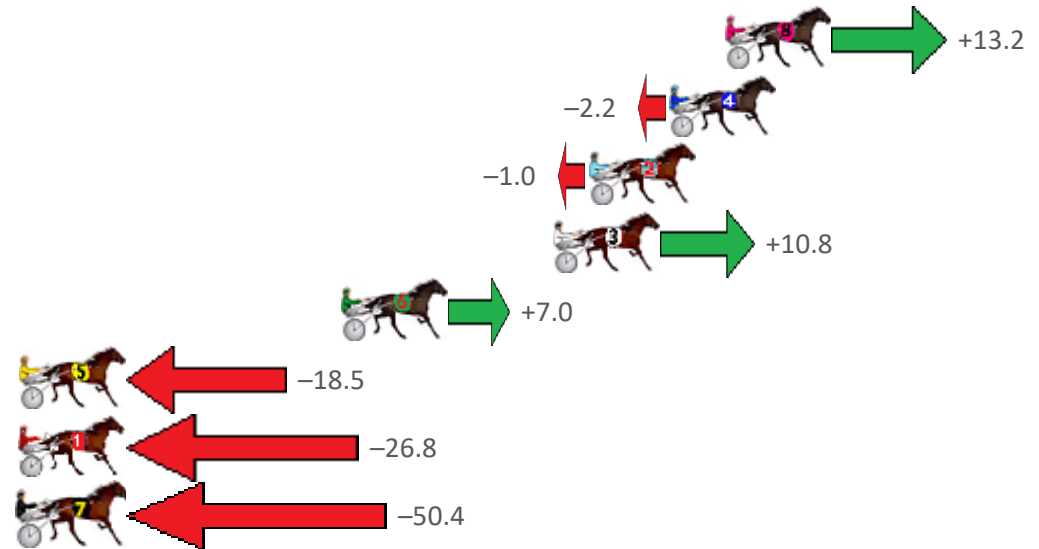

Albion Park Race 9 Distance 2138m

Friday, 11 September 2020

Gross Time: 2:36.70 MileRate: 1:58.00 LeadTime: 38.00s First Qtr: 31.60s Second Qtr: 30.70s Third Qtr: 28.40s Fourth Qtr: 28.00s

NoHorse	Plc	Margin	Time	800Time (W)	400 Time (W)
8 SMART AS CAMM BE	1	0.0m	2:36.70	55.47s (1)	27.82s (1)
4 ALLELUIA	2	2.2m	2:36.86	56.55s (0)	28.15s (0)
2 UNASSUMING CHAMP	3	5.4m	2:37.10	56.47s (0)	28.04s (0)
3 HAVANA MOON	4	6.8m	2:37.20	55.64s (1)	27.92s (1)
6 ROYAL LINCOLN	5	15.2m	2:37.82	55.91s (1)	27.69s (2)
5 CORPORAL LUNA	6	32.3m	2:39.08	57.70s (0)	28.88s (0)
1 FEEL THE REIGN	7	35.8m	2:39.34	58.28s (0)	29.50s (0)
7 WATTLEBANK FLYER	8	59.4m	2:41.07	59.93s (1)	30.95s (1)

Finish Position and metres gained from 800m

Sectionals
Powered by

Home of Australian Harness Sectionals

Get your sectionals delivered to your inbox daily

Check out www.pjdata.com.au

The Racing Queensland Board (trading as Racing Queensland) and provider are not responsible for the completeness or accuracy of any of the information contained herein, and makes no representations about its suitability for any purpose.