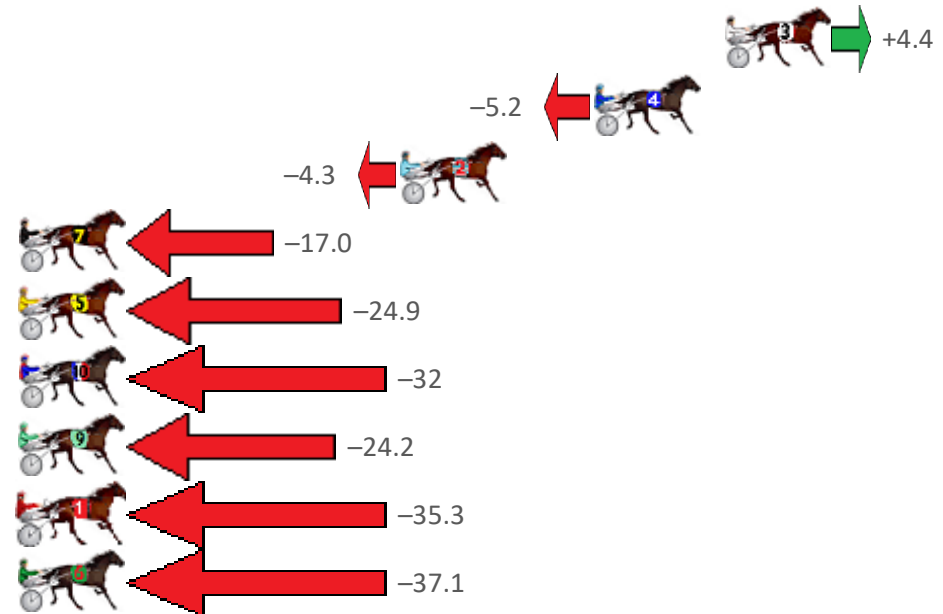

Albion Park Race 6 Distance 1660m

Friday, 11 September 2020

Gross Time: 2:00.30 MileRate: 1:56.60 LeadTime: 3.30s First Qtr: 28.30s Second Qtr: 31.20s Third Qtr: 28.50s Fourth Qtr: 29.00s

NoHorse	Plc	Margin	Time	800Time (W)	400 Time (W)
3 BOPPIN THE BLUES	1	0.0m	2:00.30	57.19s (0)	28.67s (0)
4 KWASII	2	5.2m	2:00.70	57.87s (0)	29.37s (0)
2 SHESFEELINPRECIOUS	3	12.9m	2:01.28	57.81s (0)	29.27s (0)
7 IM SANDY BAY	4	29.8m	2:02.57	58.72s (0)	30.01s (0)
5 WHERE'S TASCOTT	5	38.5m	2:03.23	59.28s (1)	30.91s (2)
10 ITS YOU NOT ME	6	39.8m	2:03.33	59.77s (1)	30.99s (1)
9 DARTESIAN	7	44.0m	2:03.65	59.23s (1)	30.57s (1)
1 TRUMP EM BABE	8	53.5m	2:04.37	60.02s (0)	31.23s (0)
6 WRITEABOUTCHELSEA	9	56.7m	2:04.61	60.15s (2)	31.31s (2)

Finish Position and metres gained from 800m

Sectionals
Powered by

Home of Australian Harness Sectionals

Get your sectionals delivered to your inbox daily

Check out www.pjdata.com.au

The Racing Queensland Board (trading as Racing Queensland) and provider are not responsible for the completeness or accuracy of any of the information contained herein, and makes no representations about its suitability for any purpose.