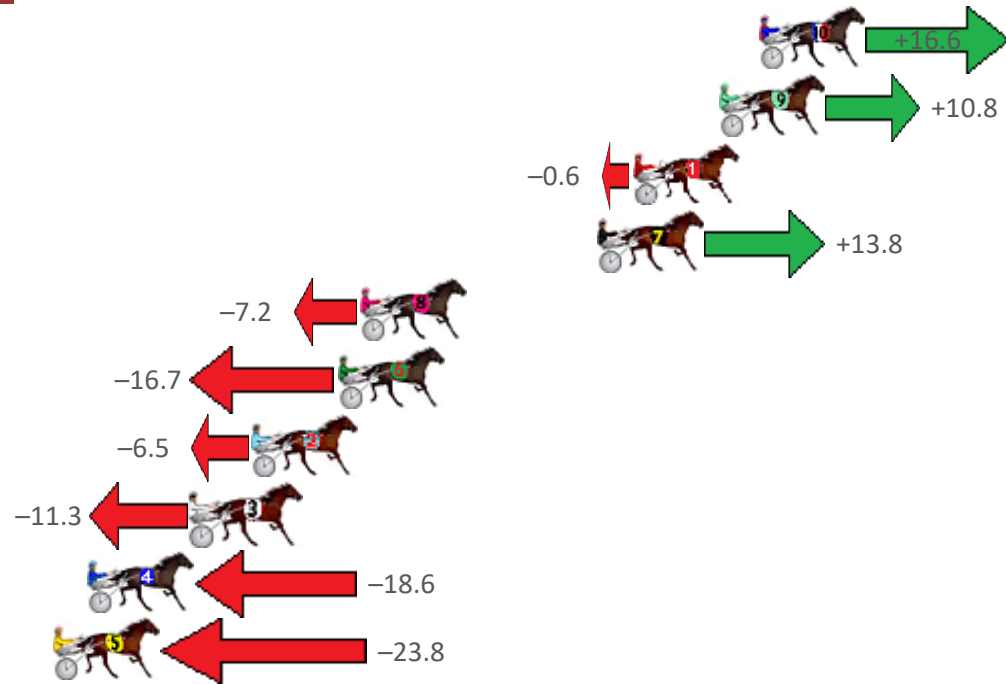

Albion Park Race 2 Distance 1660m

Friday, 11 September 2020

Gross Time: 1:59.30 MileRate: 1:55.60 LeadTime: 3.40s First Qtr: 27.40s Second Qtr: 31.70s Third Qtr: 28.40s Fourth Qtr: 28.40s

NoHorse	Plc	Margin	Time	800Time (W)	400 Time (W)
10 STREET APPEAL	1	0.0m	1:59.30	55.63s (2)	28.05s (2)
9 CAUTIVAR	2	1.6m	1:59.42	56.04s (2)	28.51s (1)
1 ONE OFF	3	5.0m	1:59.67	56.84s (0)	28.13s (0)
7 THE BIG CHEESE	4	6.4m	1:59.78	55.83s (1)	27.99s (3)
8 GOTTA MOMENT	5	15.8m	2:00.48	57.31s (0)	28.56s (0)
6 RIVERLEIGH ROCKET	6	16.7m	2:00.55	57.98s (0)	29.31s (0)
2 ARTISTIC SAINT	7	20.1m	2:00.80	57.26s (0)	28.62s (1)
3 LORIMER LADY	8	22.5m	2:00.98	57.60s (1)	29.14s (1)
4 LIVING GRAND	9	26.6m	2:01.28	58.11s (2)	29.46s (2)
5 DONNY JONES	10	30.6m	2:01.58	58.48s (1)	30.01s (1)

Finish Position and metres gained from 800m

Sectionals
Powered by

Home of Australian Harness Sectionals

Get your sectionals delivered to your inbox daily

Check out www.pjdata.com.au

The Racing Queensland Board (trading as Racing Queensland) and provider are not responsible for the completeness or accuracy of any of the information contained herein, and makes no representations about its suitability for any purpose.