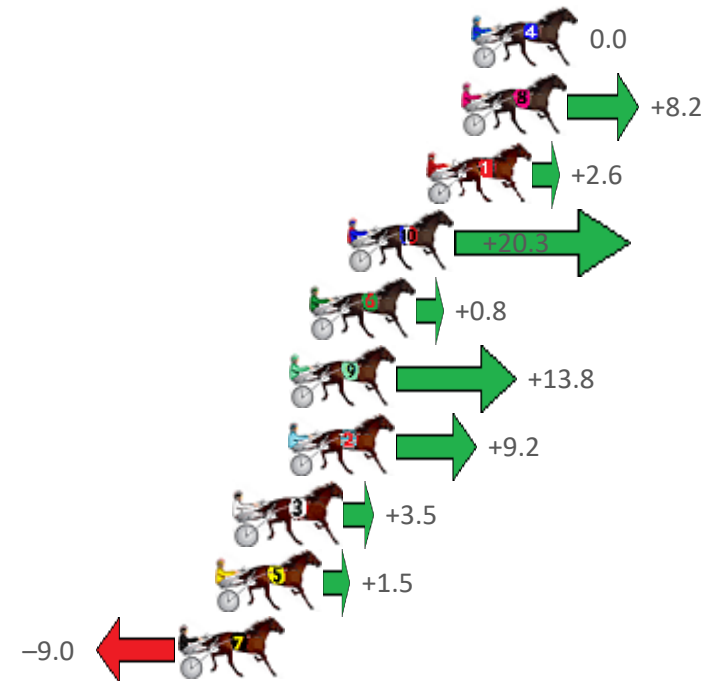

Albion Park Race 8 Distance 1660m

Friday, 11 September 2020

Gross Time: 2:00.00 MileRate: 1:56.30 LeadTime: 3.40s First Qtr: 27.70s Second Qtr: 31.00s Third Qtr: 29.10s Fourth Qtr: 28.80s

NoHorse	Plc	Margin	Time	800Time (W)	400 Time (W)
4 ALBION ARK	1	0.0m	2:00.00	57.90s (0)	28.80s (0)
8 DAPPER BESSIE	2	0.4m	2:00.03	57.31s (0)	28.18s (0)
1 TINKA TERROR	3	1.8m	2:00.14	57.71s (0)	28.59s (0)
10 MORESCO	4	4.9m	2:00.37	56.44s (1)	27.80s (2)
6 JAY DEE BE ROLLIN	5	6.4m	2:00.48	57.84s (1)	28.90s (2)
9 COBBLER LANE	6	7.2m	2:00.54	56.91s (1)	28.28s (2)
2 STORM GILBERT	7	7.2m	2:00.54	57.24s (1)	28.60s (2)
3 GIRL ON THE GO	8	9.3m	2:00.70	57.65s (0)	28.45s (0)
5 BANGKOK BRAVADO	9	10.1m	2:00.76	57.79s (1)	28.65s (1)
7 HUNTAWAY	10	11.6m	2:00.88	58.55s (1)	29.54s (1)

Finish Position and metres gained from 800m

Sectionals
Powered by

Home of Australian Harness Sectionals

Get your sectionals delivered to your inbox daily

Check out www.pjdata.com.au

The Racing Queensland Board (trading as Racing Queensland) and provider are not responsible for the completeness or accuracy of any of the information contained herein, and makes no representations about its suitability for any purpose.