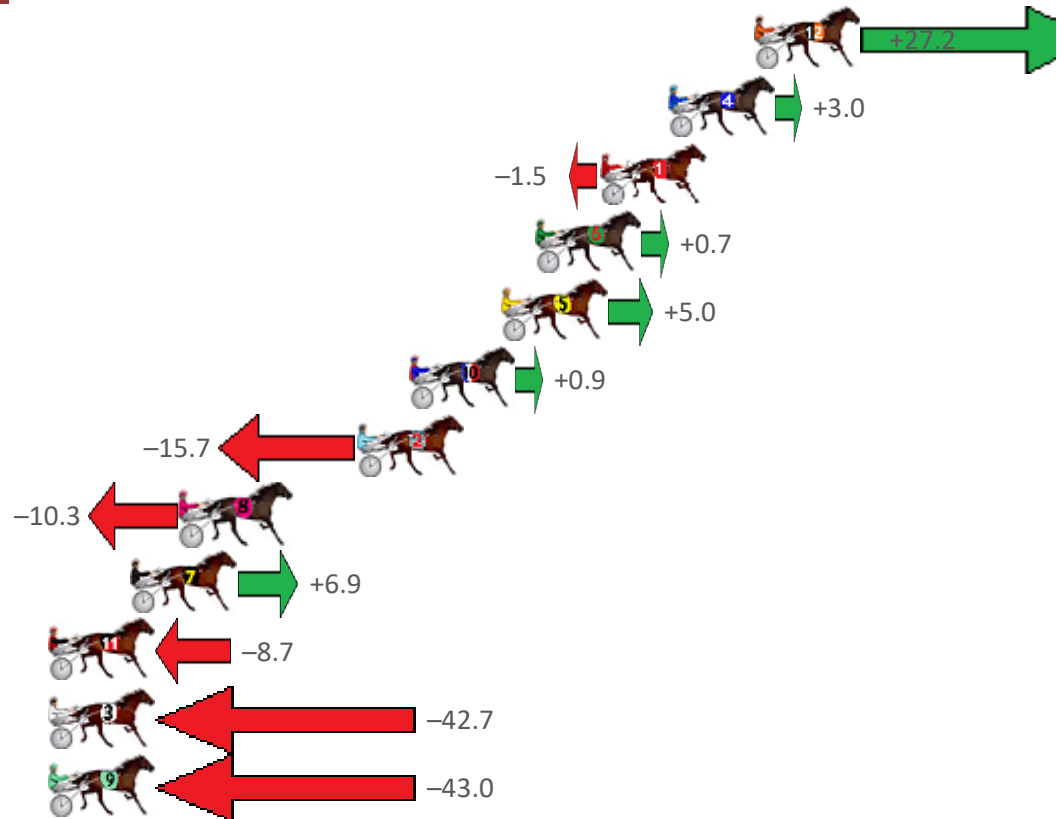

Albion Park Race 4 Distance 2138m

Friday, 11 September 2020

Gross Time: 2:43.10 MileRate: 2:00.50 LeadTime: 40.90s First Qtr: 30.60s Second Qtr: 30.80s Third Qtr: 30.20s Fourth Qtr: 30.60s

NoHorse	Plc	Margin	Time	800Time (W)	400 Time (W)
12 DOUG	1	0.0m	2:43.10	58.74s (1)	29.35s (4)
4 INDEFENSIBLE	2	3.4m	2:43.37	60.57s (1)	30.86s (1)
1 SOH TWISTED	3	6.1m	2:43.59	60.91s (0)	31.06s (0)
6 MALABAR SPUR	4	8.7m	2:43.80	60.75s (0)	30.84s (0)
5 DELLSUN	5	10.0m	2:43.90	60.42s (0)	30.49s (1)
10 JANSSON	6	13.7m	2:44.20	60.73s (2)	31.31s (2)
2 SHADOW HALL	7	15.7m	2:44.36	61.99s (0)	30.55s (0)
8 AURORA	8	22.7m	2:44.92	61.58s (1)	31.79s (1)
7 DEFENCE GOT JUMPED	9	24.7m	2:45.08	60.28s (1)	30.74s (2)
11 THE REAPER	10	31.7m	2:45.64	61.46s (1)	31.95s (3)
3 CHOCOLATEHANDFUL	11	59.7m	2:47.88	64.03s (1)	33.83s (2)
9 DOWN UNDER RORS	12	63.4m	2:48.18	64.05s (0)	34.13s (1)

Finish Position and metres gained from 800m

Sectionals
Powered by

Home of Australian Harness Sectionals

Get your sectionals delivered to your inbox daily

Check out www.pjdata.com.au

The Racing Queensland Board (trading as Racing Queensland) and provider are not responsible for the completeness or accuracy of any of the information contained herein, and makes no representations about its suitability for any purpose.