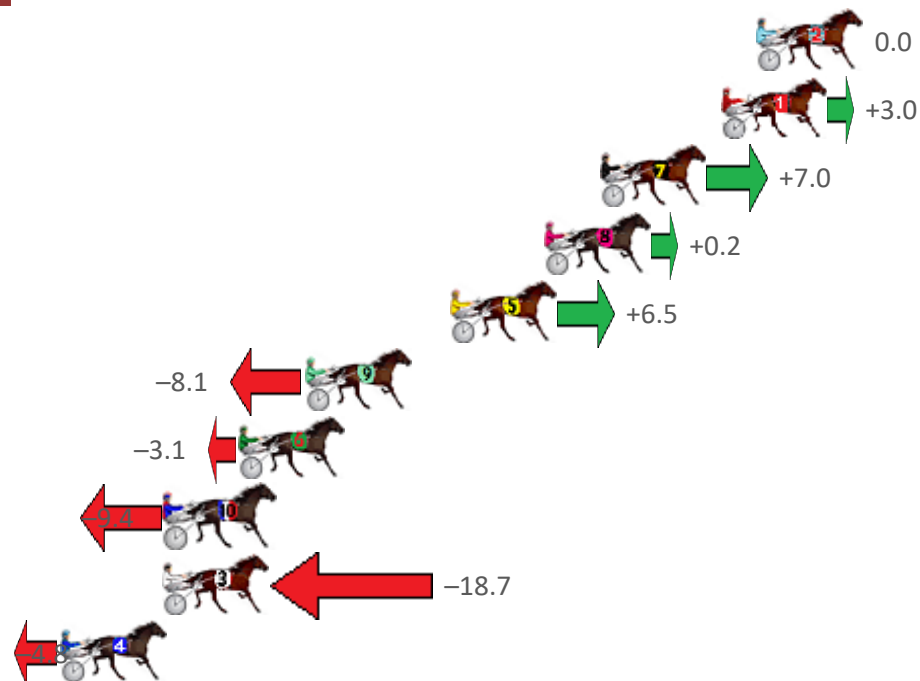

Albion Park Race 5 Distance 1660m

Friday, 11 September 2020

Gross Time: 2:01.30 MileRate: 1:57.60 LeadTime: 3.40s First Qtr: 29.30s Second Qtr: 31.40s Third Qtr: 29.20s Fourth Qtr: 28.00s

NoHorse	Plc	Margin	Time	800Time (W)	400 Time (W)
2 NOR WESTA	1	0.0m	2:01.30	57.20s (0)	28.00s (0)
1 ELZBOY	2	1.4m	2:01.40	56.99s (0)	27.79s (0)
7 MOLLYS SECRET	3	6.2m	2:01.76	56.70s (0)	27.53s (0)
8 BARBOO	4	8.4m	2:01.92	57.19s (0)	27.97s (0)
5 SONNY ORLANDO	5	12.1m	2:02.19	56.74s (1)	28.33s (3)
9 THE SECOND CHANCE	6	17.9m	2:02.62	57.78s (1)	28.76s (2)
6 BEEJAYS DELIGHT	7	20.5m	2:02.81	57.42s (0)	28.24s (0)
10 NIFTY STUDLEIGH	8	23.4m	2:03.02	57.87s (1)	28.77s (1)
3 LAZY BLAZE	9	23.5m	2:03.03	58.53s (1)	29.23s (1)
4 HIGH ON MONTANA	10	27.6m	2:03.33	57.54s (1)	29.03s (2)

Finish Position and metres gained from 800m

Sectionals
Powered by

Home of Australian Harness Sectionals

Get your sectionals delivered to your inbox daily

Check out www.pjdata.com.au

The Racing Queensland Board (trading as Racing Queensland) and provider are not responsible for the completeness or accuracy of any of the information contained herein, and makes no representations about its suitability for any purpose.