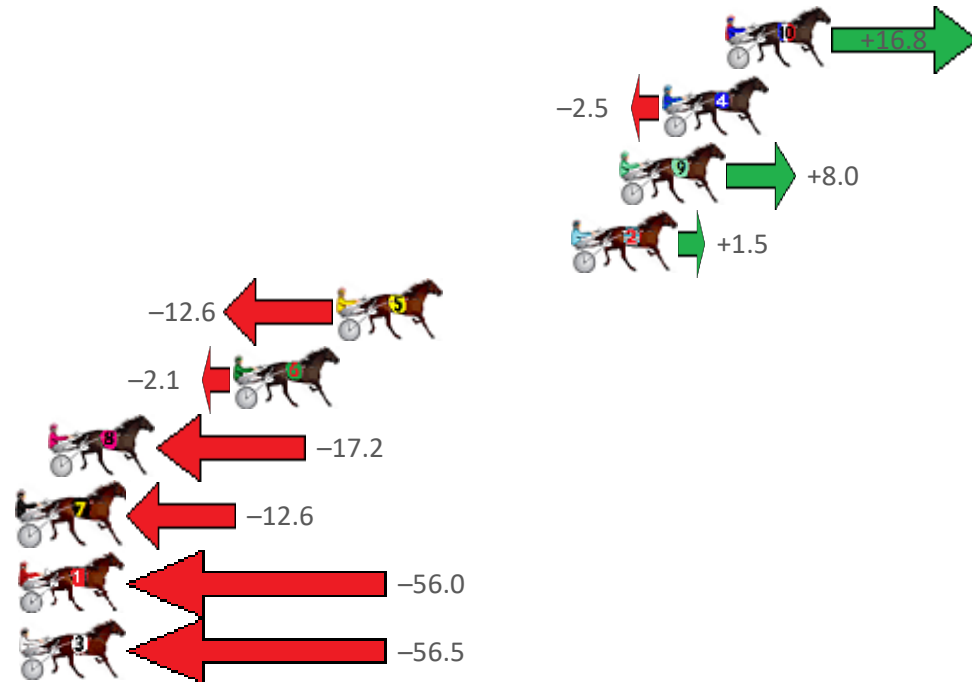

Albion Park Race 7 Distance 1660m

Friday, 11 September 2020

Gross Time: 2:00.00 MileRate: 1:56.30 LeadTime: 3.50s First Qtr: 28.30s Second Qtr: 30.30s Third Qtr: 28.90s Fourth Qtr: 29.00s

NoHorse	Plc	Margin	Time	800Time (W)	400 Time (W)
10 DEVOUGED	1	0.0m	2:00.00	56.69s (1)	28.41s (2)
4 DANCINGINTHEDARK	2	2.5m	2:00.19	58.08s (0)	29.18s (0)
9 SIGNOR JUJON	3	4.2m	2:00.32	57.32s (1)	29.06s (2)
2 ROWDYS ACE	4	6.1m	2:00.46	57.79s (1)	28.75s (1)
5 STUDLEIGH WILL	5	15.4m	2:01.17	58.81s (1)	29.75s (1)
6 SWAFFHAM WATER	6	19.5m	2:01.48	58.05s (0)	29.05s (0)
8 NAUGHTYINHEAVEN	7	26.8m	2:02.04	59.14s (0)	29.85s (1)
7 HIT THE TRACK	8	33.8m	2:02.57	58.81s (1)	30.04s (1)
1 IFYOUBELIEVE	9	60.6m	2:04.61	61.93s (0)	32.33s (0)
3 MY ULTIMATE HELL	10	136.5m	2:10.39	61.97s (0)	31.63s (0)

Finish Position and metres gained from 800m

Sectionals
Powered by

Home of Australian Harness Sectionals

Get your sectionals delivered to your inbox daily

Check out www.pjdata.com.au

The Racing Queensland Board (trading as Racing Queensland) and provider are not responsible for the completeness or accuracy of any of the information contained herein, and makes no representations about its suitability for any purpose.