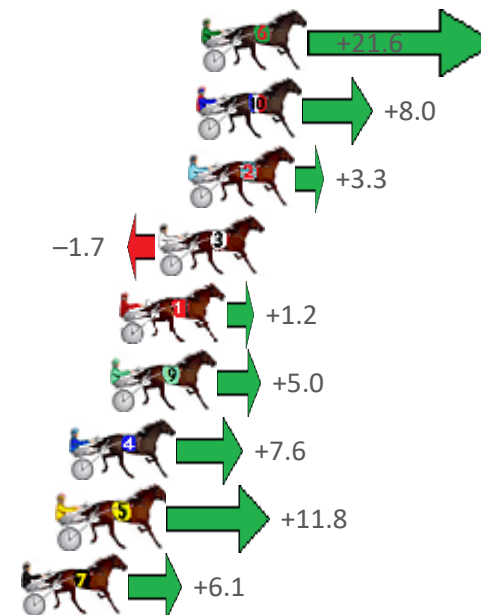

Albion Park Race 3 Distance 1660m

Friday, 11 September 2020

Gross Time: 1:59.80 MileRate: 1:56.20 LeadTime: 3.40s First Qtr: 28.80s Second Qtr: 31.10s Third Qtr: 28.10s Fourth Qtr: 28.40s

NoHorse	Plc	Margin	Time	800Time (W)	400 Time (W)
6 MACH LE MORE	1	0.0m	1:59.80	54.98s (1)	27.57s (2)
10 NOTORIOUS	2	0.2m	1:59.81	55.94s (1)	27.93s (1)
2 REMEMBER ME NOW	3	0.5m	1:59.84	56.27s (1)	28.29s (1)
3 ROLL WITH ROCKY	4	1.7m	1:59.93	56.62s (0)	28.52s (0)
1 LUCKY LYLA	5	3.2m	2:00.04	56.42s (0)	28.26s (0)
9 BALLATOR THOR	6	3.6m	2:00.07	56.15s (0)	27.98s (0)
4 RECIPE FOR DREAMING	7	5.2m	2:00.19	55.97s (1)	27.96s (1)
5 IDEAL TIGER	8	5.6m	2:00.22	55.67s (1)	28.27s (2)
7 SEA HAWKE	9	7.1m	2:00.33	56.07s (0)	27.86s (0)

Finish Position and metres gained from 800m

Sectionals
Powered by

Home of Australian Harness Sectionals

Get your sectionals delivered to your inbox daily

Check out www.pjdata.com.au

The Racing Queensland Board (trading as Racing Queensland) and provider are not responsible for the completeness or accuracy of any of the information contained herein, and makes no representations about its suitability for any purpose.