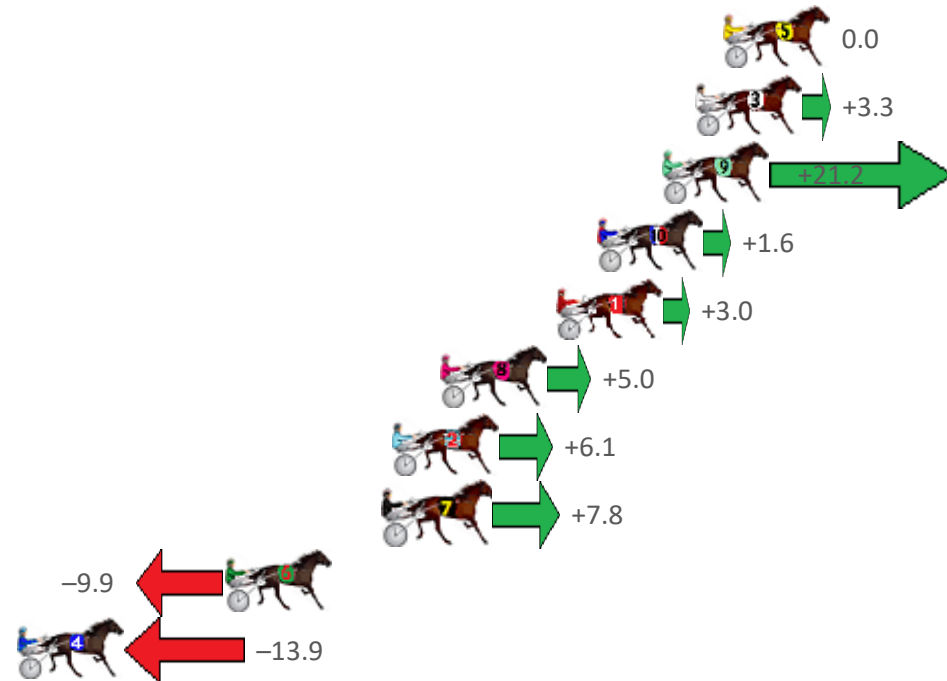

Albion Park Race 1 Distance 1660m

Friday, 11 September 2020

Gross Time: 1:58.80 MileRate: 1:55.20 LeadTime: 3.20s First Qtr: 28.60s Second Qtr: 30.20s Third Qtr: 28.80s Fourth Qtr: 28.00s

NoHorse	Plc	Margin	Time	800Time (W)	400 Time (W)
5 NURBURGRING	1	0.0m	1:58.80	56.80s (0)	28.00s (0)
3 OUR LITTLE DIGGER	2	1.1m	1:58.88	56.57s (0)	27.77s (0)
9 DOUBLE OR NOTHING	3	2.4m	1:58.98	55.30s (1)	27.37s (2)
10 WITH THE BAND	4	5.0m	1:59.17	56.69s (2)	28.04s (1)
1 MAKE MINE JOE	5	6.6m	1:59.29	56.59s (0)	27.85s (0)
8 HAWKOWL	6	11.2m	1:59.62	56.45s (0)	27.85s (0)
2 BEEF CITY BLAZE	7	13.1m	1:59.76	56.37s (1)	27.70s (2)
7 LITTLE CHANGE	8	13.4m	1:59.79	56.25s (0)	27.67s (0)
6 WITH AUTHORITY	9	19.7m	2:00.25	57.50s (1)	28.73s (1)
4 BUSTN FEELZ GOOD	10	28.7m	2:00.91	57.78s (1)	29.07s (1)

Finish Position and metres gained from 800m

Sectionals
Powered by

Home of Australian Harness Sectionals

Get your sectionals delivered to your inbox daily

Check out www.pjdata.com.au

The Racing Queensland Board (trading as Racing Queensland) and provider are not responsible for the completeness or accuracy of any of the information contained herein, and makes no representations about its suitability for any purpose.