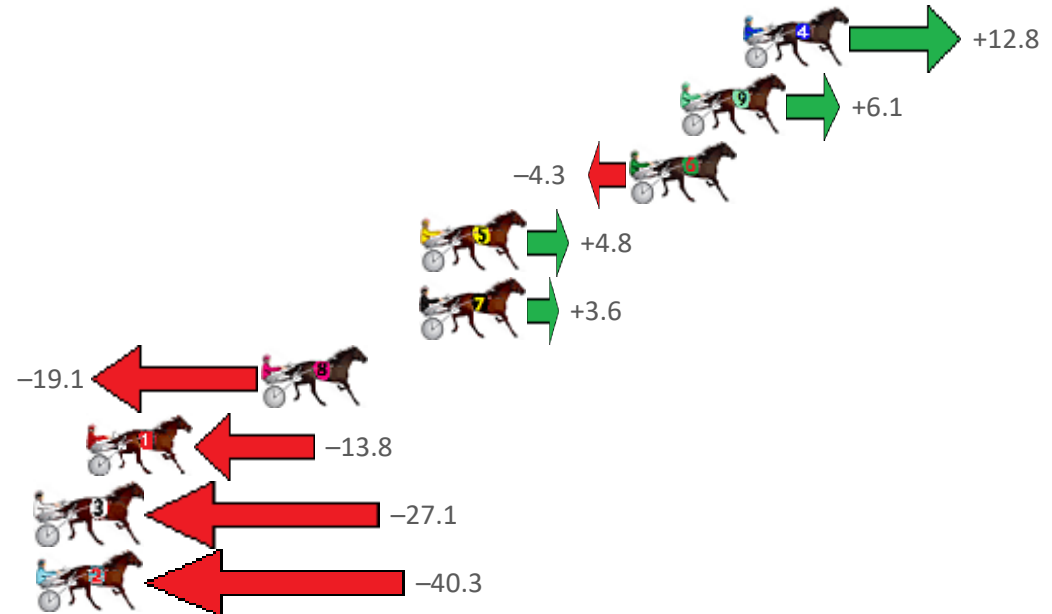

Redcliffe Race 2 Distance 1780m

Thursday, 15 October 2020

Gross Time: 2:13.40 MileRate: 2:00.60 LeadTime: 11.50s First Qtr: 31.70s Second Qtr: 30.60s Third Qtr: 29.20s Fourth Qtr: 30.40s

NoHorse	Plc	Margin	Time	800Time (W)	400 Time (W)
4 TORQUE TO THE MAX	1	0.0m	2:13.40	58.65s (1)	29.72s (2)
9 SHEZ GOT BLING	2	2.5m	2:13.60	59.15s (1)	30.59s (1)
6 ELLE JAY	3	4.5m	2:13.76	59.92s (0)	30.66s (0)
5 RAYONG PRINCESS	4	12.8m	2:14.42	59.24s (1)	29.80s (2)
7 FREMARKSINDI	4	12.8m	2:14.42	59.33s (0)	29.84s (1)
8 MAGHERA MAGGIE	6	19.1m	2:14.92	61.01s (1)	31.37s (1)
1 BERTILS FIREFOX	7	26.0m	2:15.47	60.62s (0)	30.93s (0)
3 ROLLON TWICE	8	31.5m	2:15.91	61.61s (1)	31.62s (1)
2 OOZINVILLE	9	45.1m	2:16.99	62.59s (0)	32.86s (0)

Finish Position and metres gained from 800m

Sectionals
Powered by

Home of Australian Harness Sectionals

Get your sectionals delivered to your inbox daily

Check out www.pjdata.com.au

The Racing Queensland Board (trading as Racing Queensland) and provider are not responsible for the completeness or accuracy of any of the information contained herein, and makes no representations about its suitability for any purpose.