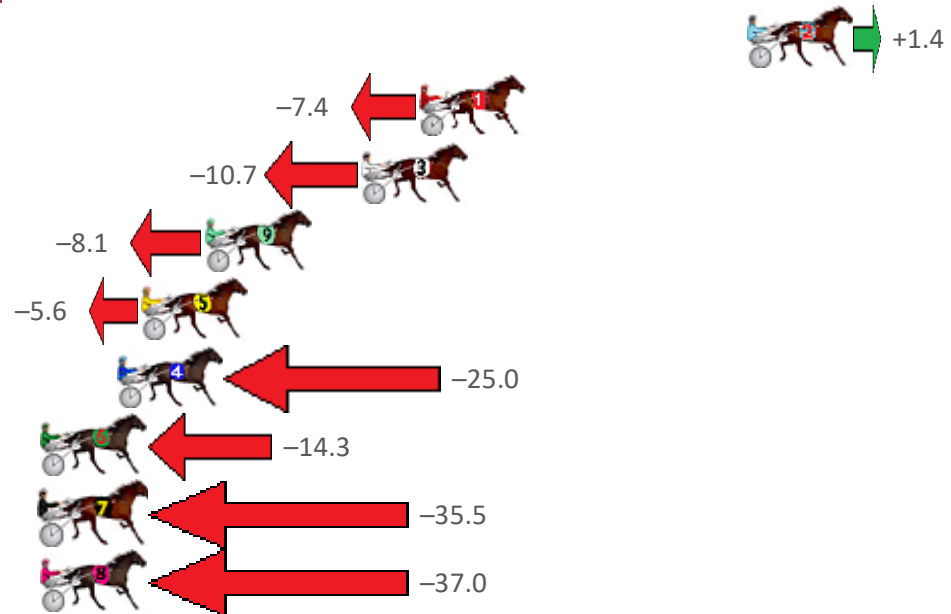

Redcliffe Race 6 Distance 1780m

Thursday, 15 October 2020

Gross Time: 2:11.00 MileRate: 1:58.40 LeadTime: 11.40s First Qtr: 30.60s Second Qtr: 31.70s Third Qtr: 28.60s Fourth Qtr: 28.70s

No	Horse	Plc	Margin	Time	800Time (W)	400 Time (W)
2	ARTISTIC SAINT	1	0.0m	2:11.00	57.20s (0)	28.70s (0)
1	MICHAELS DESIRE	2	13.0m	2:11.98	57.83s (0)	29.24s (0)
3	BIG IN AMERICA	3	15.3m	2:12.15	58.06s (1)	29.11s (1)
9	PACIFIC COIN	4	21.5m	2:12.62	57.88s (1)	29.15s (3)
5	CORINDHAP CREEK	5	24.0m	2:12.81	57.70s (1)	29.27s (2)
4	GOALKICKER	6	25.0m	2:12.88	59.08s (1)	30.11s (1)
6	MONTEREY JACK	7	29.9m	2:13.25	58.32s (2)	29.45s (3)
7	STUDLEIGH WILL	8	45.7m	2:14.44	59.83s (0)	30.90s (0)
8	MAJOR LUCKY	9	45.8m	2:14.45	59.94s (1)	31.14s (2)

Finish Position and metres gained from 800m

Sectionals
Powered by

Home of Australian Harness Sectionals

Get your sectionals delivered to your inbox daily

Check out www.pjdata.com.au

The Racing Queensland Board (trading as Racing Queensland) and provider are not responsible for the completeness or accuracy of any of the information contained herein, and makes no representations about its suitability for any purpose.