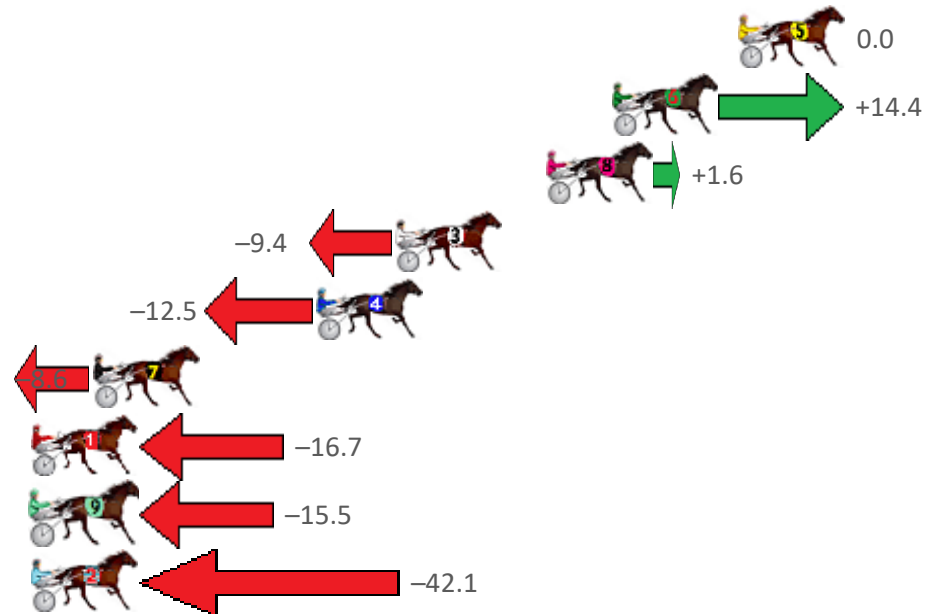

Redcliffe Race 4 Distance 1780m

Thursday, 15 October 2020

Gross Time: 2:10.90 MileRate: 1:58.40 LeadTime: 11.30s First Qtr: 29.10s Second Qtr: 31.10s Third Qtr: 29.80s Fourth Qtr: 29.60s

NoHorse	Plc	Margin	Time	800Time (W)	400 Time (W)
5 NIFTY STUDLEIGH	1	0.0m	2:10.90	59.40s (0)	29.60s (0)
6 ROCKNHOLME	2	5.0m	2:11.29	58.34s (1)	28.73s (2)
8 NESTERS HILL	3	7.6m	2:11.49	59.28s (1)	29.25s (1)
3 TACTFILLY MAGIC	4	13.6m	2:11.96	60.09s (0)	30.04s (0)
4 RANCHO MAN	5	16.7m	2:12.20	60.32s (1)	30.30s (1)
7 DUKE	6	25.6m	2:12.89	60.03s (0)	29.94s (0)
1 TUESDAYS COURAGE	7	29.5m	2:13.19	60.63s (0)	30.53s (0)
9 ARCHILLES	8	29.9m	2:13.22	60.54s (1)	30.55s (1)
2 ALLSPARK	9	50.5m	2:14.82	62.51s (0)	32.39s (0)

Finish Position and metres gained from 800m

Sectionals
Powered by

Home of Australian Harness Sectionals

Get your sectionals delivered to your inbox daily

Check out www.pjdata.com.au

The Racing Queensland Board (trading as Racing Queensland) and provider are not responsible for the completeness or accuracy of any of the information contained herein, and makes no representations about its suitability for any purpose.