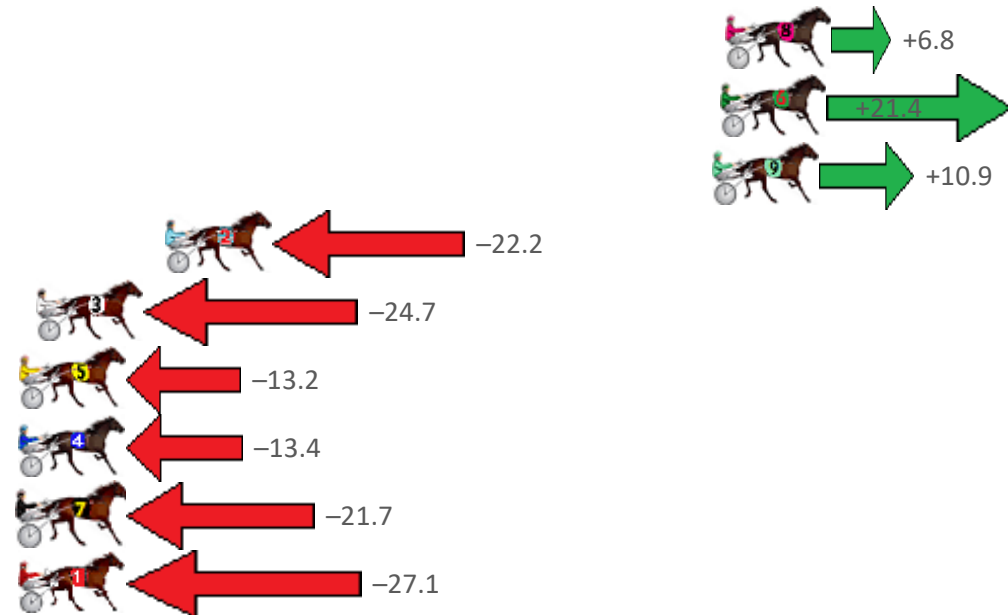

Redcliffe Race 1 Distance 1780m

Thursday, 15 October 2020

Gross Time: 2:11.10 MileRate: 1:58.50 LeadTime: 11.10s First Qtr: 30.10s Second Qtr: 29.80s Third Qtr: 29.50s Fourth Qtr: 30.60s

NoHorse	Plc	Margin	Time	800Time (W)	400 Time (W)
8 READILY	1	0.0m	2:11.10	59.59s (1)	30.60s (1)
6 HARRY CROFT	2	0.2m	2:11.12	58.50s (1)	29.61s (2)
9 ALWAYS AT NIGHT	3	0.5m	2:11.14	59.29s (1)	30.14s (1)
2 TRACES OF TARA	4	22.2m	2:12.88	61.76s (0)	31.98s (0)
3 SCHOOPY	5	27.3m	2:13.29	61.95s (1)	31.76s (1)
5 TEACHERS PET	6	30.2m	2:13.52	61.09s (1)	31.36s (1)
4 SISTER FEELGOOD	7	30.8m	2:13.57	61.10s (0)	31.73s (0)
7 VIC HUNTER	8	34.1m	2:13.83	61.72s (0)	31.98s (1)
1 LA BELLE CHEVAL	9	34.5m	2:13.86	62.12s (0)	32.54s (0)

Finish Position and metres gained from 800m

Sectionals
Powered by

Home of Australian Harness Sectionals

Get your sectionals delivered to your inbox daily

Check out www.pjdata.com.au

The Racing Queensland Board (trading as Racing Queensland) and provider are not responsible for the completeness or accuracy of any of the information contained herein, and makes no representations about its suitability for any purpose.