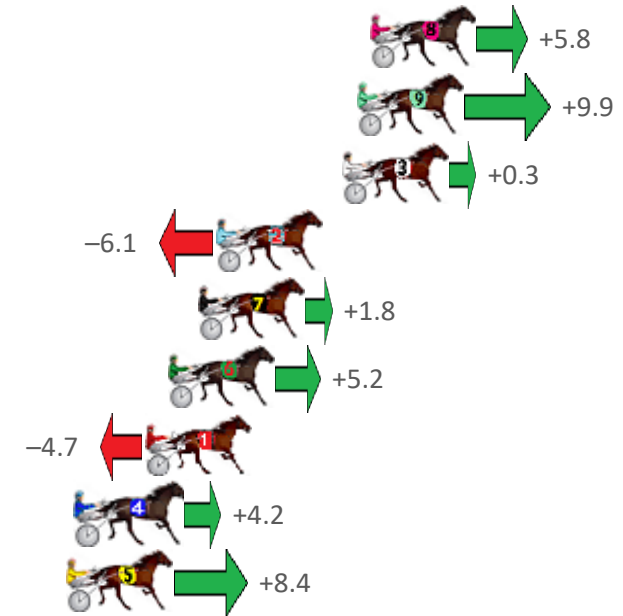

Redcliffe Race 3 Distance 2040m

Thursday, 15 October 2020

Gross Time: 2:32.90 MileRate: 2:00.60 LeadTime: 33.40s First Qtr: 31.20s Second Qtr: 29.80s Third Qtr: 28.90s Fourth Qtr: 29.60s

NoHorse	Plc	Margin	Time	800Time (W)	400 Time (W)
8 ROCKNTINGIRA	1	0.0m	2:32.90	58.08s (1)	29.19s (1)
9 REGAL NIGHTSHADE	2	0.5m	2:32.94	57.78s (1)	28.87s (1)
3 ABERCROMBIE TAB	3	1.1m	2:32.99	58.48s (1)	29.59s (1)
2 A ROCKNROLL LEGACY	4	6.1m	2:33.37	58.94s (0)	30.05s (0)
7 WAVEDANCER	5	6.8m	2:33.43	58.37s (0)	29.47s (0)
6 ASHLEE NITRO	6	8.0m	2:33.52	58.12s (0)	29.26s (0)
1 LORD DENZEL	7	8.9m	2:33.59	58.84s (0)	29.93s (0)
4 BEEF CITY STARZZZ	8	11.6m	2:33.80	58.19s (1)	29.31s (1)
5 HESLUVABLE	9	12.0m	2:33.83	57.89s (1)	29.23s (0)

Finish Position and metres gained from 800m

Sectionals
Powered by

Home of Australian Harness Sectionals

Get your sectionals delivered to your inbox daily

Check out www.pjdata.com.au

The Racing Queensland Board (trading as Racing Queensland) and provider are not responsible for the completeness or accuracy of any of the information contained herein, and makes no representations about its suitability for any purpose.