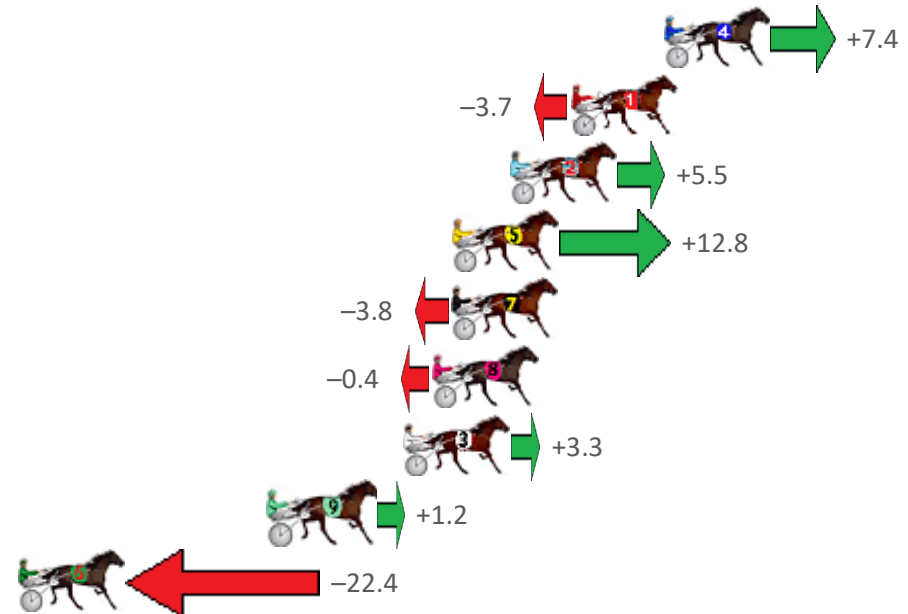

Redcliffe Race 8 Distance 1780m

Thursday, 15 October 2020

Gross Time: 2:10.20 MileRate: 1:57.70 LeadTime: 11.20s First Qtr: 31.00s Second Qtr: 30.30s Third Qtr: 28.40s Fourth Qtr: 29.30s

NoHorse	Plc	Margin	Time	800Time (W)	400 Time (W)
4 OUR LITTLE DIGGER	1	0.0m	2:10.20	57.17s (1)	28.67s (2)
1 RECIPE FOR DREAMING	2	3.7m	2:10.48	57.97s (0)	29.57s (0)
2 JUSTA DALE	3	6.1m	2:10.67	57.31s (1)	28.78s (2)
5 BLUE MOON RISING	4	8.4m	2:10.85	56.78s (1)	28.51s (1)
7 THREO	4	8.4m	2:10.85	57.97s (0)	29.47s (0)
8 BURMACH	6	9.2m	2:10.91	57.73s (0)	29.23s (0)
3 BEEF CITY BLAZE	7	10.3m	2:10.99	57.46s (0)	29.00s (0)
9 GASMONKEY	8	15.6m	2:11.40	57.61s (1)	29.11s (2)
6 FEELINGFORAMIRACLE	9	25.6m	2:12.17	59.31s (1)	30.80s (1)

Finish Position and metres gained from 800m

Sectionals
Powered by

Home of Australian Harness Sectionals

Get your sectionals delivered to your inbox daily

Check out www.pjdata.com.au

The Racing Queensland Board (trading as Racing Queensland) and provider are not responsible for the completeness or accuracy of any of the information contained herein, and makes no representations about its suitability for any purpose.