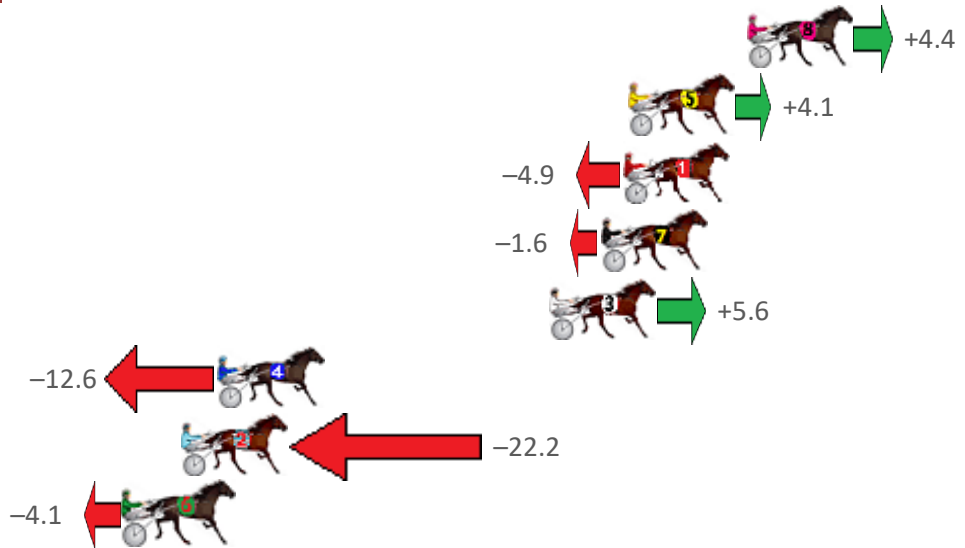

Redcliffe Race 7 Distance 2040m

Thursday, 15 October 2020

Gross Time: 2:30.10 MileRate: 1:58.40 LeadTime: 31.40s First Qtr: 30.50s Second Qtr: 29.80s Third Qtr: 29.10s Fourth Qtr: 29.30s

NoHorse	Plc	Margin	Time	800Time (W)	400 Time (W)
8 OUR UNCLE ALAN	1	0.0m	2:30.10	58.08s (1)	29.27s (1)
5 MY SECRET BEACH	2	4.7m	2:30.46	58.10s (1)	29.13s (1)
1 FIRE AND ICE	3	4.9m	2:30.48	58.76s (0)	29.66s (0)
7 FRANCISCO DE GORE	4	5.8m	2:30.55	58.52s (0)	29.40s (0)
3 TODAYS HERO	5	7.8m	2:30.70	57.99s (1)	28.99s (2)
4 THERESACHANCE	6	21.0m	2:31.71	59.31s (0)	30.04s (0)
2 VALOROSO HANOVER	7	22.4m	2:31.82	60.01s (1)	30.07s (1)
6 DOLLARBILL	8	24.7m	2:32.00	58.70s (1)	29.61s (1)

Finish Position and metres gained from 800m

Sectionals
Powered by

Home of Australian Harness Sectionals

Get your sectionals delivered to your inbox daily

Check out www.pjdata.com.au

The Racing Queensland Board (trading as Racing Queensland) and provider are not responsible for the completeness or accuracy of any of the information contained herein, and makes no representations about its suitability for any purpose.