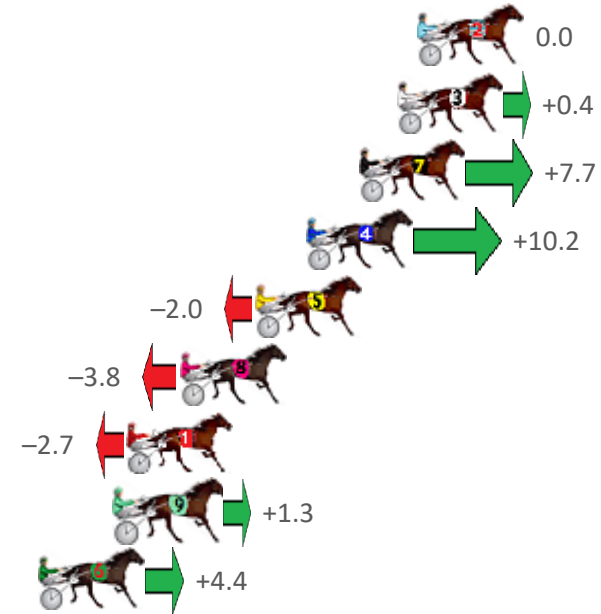

Redcliffe Race 5 Distance 1780m

Thursday, 15 October 2020

Gross Time: 2:11.50 MileRate: 1:58.90 LeadTime: 11.00s First Qtr: 30.60s Second Qtr: 31.30s Third Qtr: 29.70s Fourth Qtr: 28.90s

NoHorse	Plc	Margin	Time	800Time (W)	400 Time (W)
2 A KERRY MAN	1	0.0m	2:11.50	58.60s (0)	28.90s (0)
3 MONTANA LAD	2	0.8m	2:11.56	58.57s (1)	28.87s (1)
7 WANJIRU	3	2.3m	2:11.67	58.04s (1)	28.82s (2)
4 HOLDINGNO CURRENCY	4	4.4m	2:11.83	57.86s (1)	28.47s (1)
5 DONNY JONES	5	6.4m	2:11.99	58.75s (0)	29.04s (0)
8 SIXPENNY RED	6	9.4m	2:12.21	58.88s (1)	29.16s (1)
1 LETHAL STAR	7	11.5m	2:12.37	58.80s (0)	29.07s (0)
9 ITS ALLABOUT ALICE	8	11.9m	2:12.40	58.51s (0)	28.75s (0)
6 SOMEBEACHSOME GIFT	9	15.0m	2:12.64	58.28s (1)	29.27s (2)

Finish Position and metres gained from 800m

Sectionals
Powered by

Home of Australian Harness Sectionals

Get your sectionals delivered to your inbox daily

Check out www.pjdata.com.au

The Racing Queensland Board (trading as Racing Queensland) and provider are not responsible for the completeness or accuracy of any of the information contained herein, and makes no representations about its suitability for any purpose.