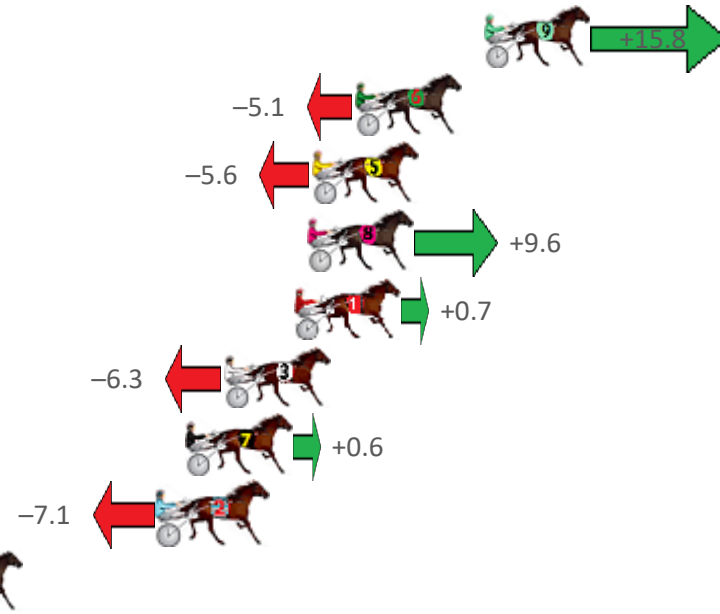

Redcliffe Race 2 Distance 2040m

Wednesday, 21 October 2020

Gross Time: 2:32.40 MileRate: 2:00.20 LeadTime: 30.90s First Qtr: 31.90s Second Qtr: 30.70s Third Qtr: 29.70s Fourth Qtr: 29.20s

NoHorse	Plc	Margin	Time	800Time (W)	400 Time (W)
9 PIN CODE	1	0.0m	2:32.40	57.74s (1)	28.68s (2)
6 LIBERAL ARDEN	2	5.1m	2:32.79	59.27s (0)	29.57s (0)
5 REGAL NIGHTSHADE	3	6.8m	2:32.92	59.31s (1)	29.52s (1)
8 MOONLIGHT BUTCHER	4	7.0m	2:32.94	58.20s (0)	28.74s (2)
1 ABERCROMBIE TAB	5	7.5m	2:32.97	58.85s (0)	29.11s (0)
3 BARBOO	6	10.3m	2:33.19	59.36s (0)	29.61s (0)
7 HESLUVABLE	7	11.8m	2:33.30	58.86s (0)	29.11s (0)
2 BLACKJEWEL	8	12.9m	2:33.39	59.42s (1)	29.64s (1)
4 VOODOO FELLA	9	22.5m	2:34.12	59.76s (1)	29.99s (1)

Finish Position and metres gained from 800m

Sectionals
Powered by

Home of Australian Harness Sectionals

Get your sectionals delivered to your inbox daily

Check out www.pjdata.com.au

The Racing Queensland Board (trading as Racing Queensland) and provider are not responsible for the completeness or accuracy of any of the information contained herein, and makes no representations about its suitability for any purpose.