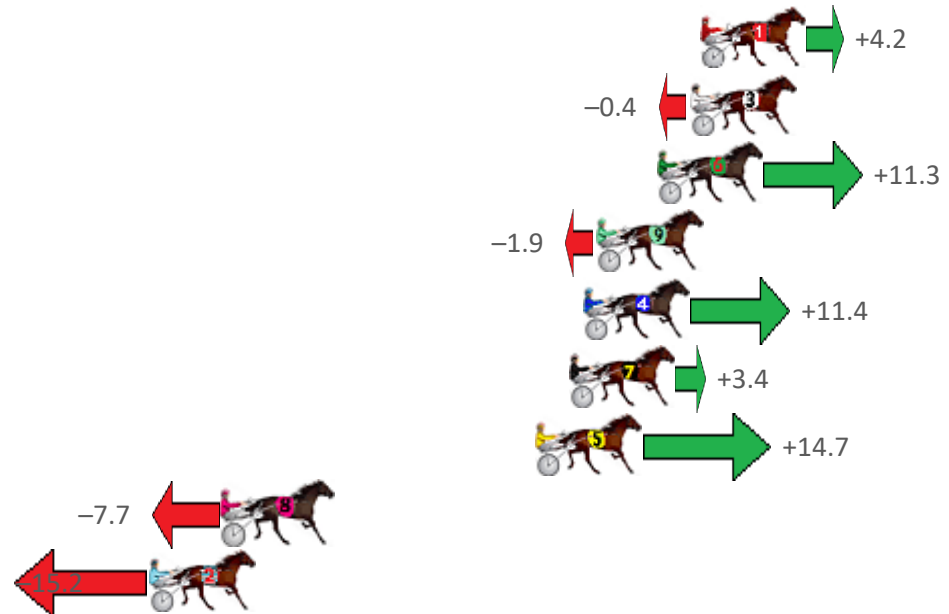

Redcliffe Race 5 Distance 1780m

Wednesday, 21 October 2020

Gross Time: 2:12.70 MileRate: 2:00.00 LeadTime: 11.40s First Qtr: 30.90s Second Qtr: 30.90s Third Qtr: 29.40s Fourth Qtr: 30.10s

NoHorse	Plc	Margin	Time	800Time (W)	400 Time (W)
1 SOPHIES PRIDE	1	0.0m	2:12.70	59.19s (0)	29.76s (0)
3 TRACES OF TARA	2	0.4m	2:12.73	59.53s (0)	30.13s (0)
6 GIGANTIC JASPER	3	1.7m	2:12.83	58.66s (0)	29.61s (1)
9 A ROCKNROLL LEGACY	4	4.1m	2:13.02	59.64s (1)	30.32s (1)
4 DOWNTOWN LUCCA	5	4.6m	2:13.06	58.66s (1)	29.47s (2)
7 GHOST GUM	6	5.2m	2:13.11	59.25s (0)	29.83s (0)
5 IMA REGAL JET	7	6.5m	2:13.21	58.41s (1)	29.24s (1)
8 PATCHWORK JET	8	18.9m	2:14.19	60.07s (1)	30.86s (2)
2 LEAPING LEO	9	21.8m	2:14.42	60.62s (1)	31.39s (2)

Finish Position and metres gained from 800m

Sectionals
Powered by

Home of Australian Harness Sectionals

Get your sectionals delivered to your inbox daily

Check out www.pjdata.com.au

The Racing Queensland Board (trading as Racing Queensland) and provider are not responsible for the completeness or accuracy of any of the information contained herein, and makes no representations about its suitability for any purpose.