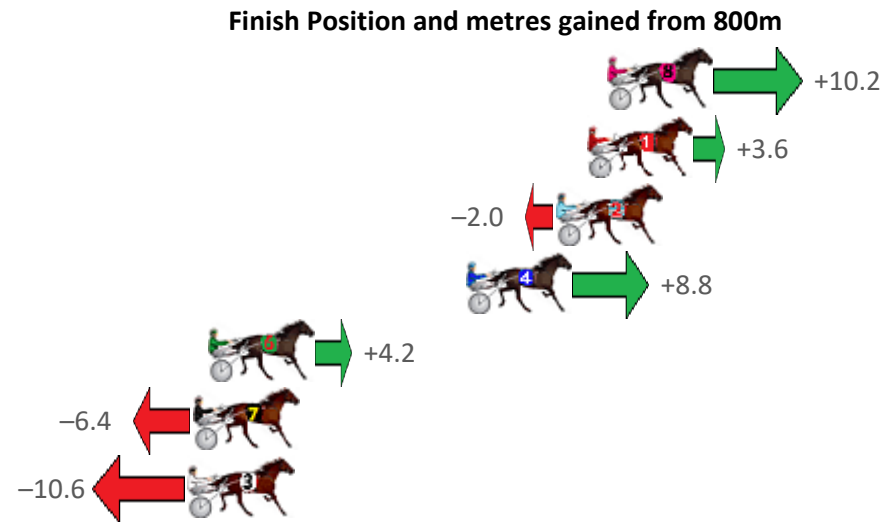

Redcliffe Race 3 Distance 2040m

Wednesday, 21 October 2020

Gross Time: 2:32.00 MileRate: 1:59.90 LeadTime: 32.80s First Qtr: 31.50s Second Qtr: 31.00s Third Qtr: 28.00s Fourth Qtr: 28.70s

NoHorse	Plc	Margin	Time	800Time (W)	400 Time (W)
8 LA PLAYER	1	0.0m	2:32.00	55.98s (1)	27.96s (2)
1 LA SAFRON	2	0.8m	2:32.06	56.45s (0)	28.41s (0)
2 BET IM SPECIAL	3	2.0m	2:32.15	56.84s (0)	28.84s (0)
4 RANIERI	4	5.6m	2:32.42	56.08s (1)	27.83s (1)
6 HARD TO HEAR	5	15.8m	2:33.19	56.40s (1)	28.49s (0)
7 MY SECRET BEACH	6	16.4m	2:33.24	57.15s (0)	29.09s (0)
3 GASMONKEY	7	16.6m	2:33.25	57.45s (1)	29.20s (1)

Sectionals
Powered by

Home of Australian Harness Sectionals

Get your sectionals delivered to your inbox daily

Check out www.pjdata.com.au

The Racing Queensland Board (trading as Racing Queensland) and provider are not responsible for the completeness or accuracy of any of the information contained herein, and makes no representations about its suitability for any purpose.