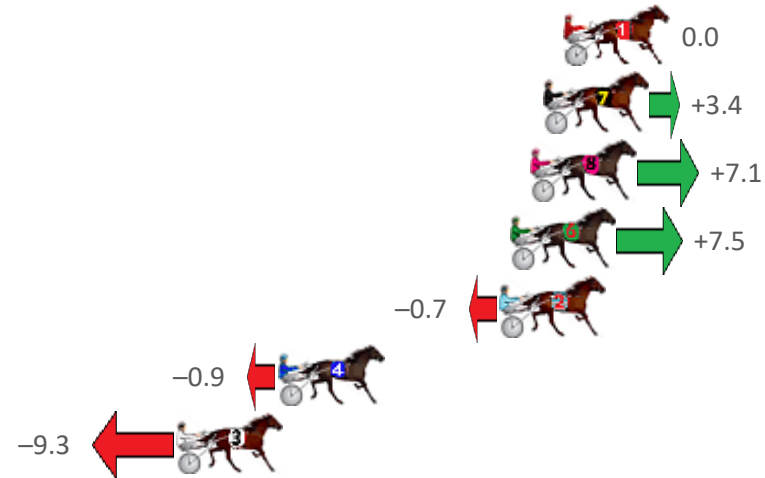

Redcliffe Race 4 Distance 2040m

Wednesday, 21 October 2020

Gross Time: 2:36.50 MileRate: 2:03.50 LeadTime: 33.30s First Qtr: 32.70s Second Qtr: 32.50s Third Qtr: 29.40s Fourth Qtr: 28.60s

No	Horse	Plc	Margin	Time	800Time (W)	400 Time (W)
1	GIRL ON THE GO	1	0.0m	2:36.50	58.00s (0)	28.60s (0)
7	NIKALONG HENRY	2	0.8m	2:36.56	57.75s (0)	28.32s (0)
8	HIGHVIEW FREDDY	3	1.3m	2:36.60	57.49s (0)	28.01s (0)
6	NO DOUBT	4	2.1m	2:36.66	57.46s (2)	28.64s (2)
2	CONDAFEW	5	2.5m	2:36.69	58.05s (1)	28.78s (1)
4	HOLDINGNO CURRENCY	6	11.3m	2:37.35	58.06s (1)	28.96s (2)
3	LIFEINHEAVEN	7	15.3m	2:37.65	58.67s (1)	29.28s (1)

Finish Position and metres gained from 800m

Sectionals
Powered by

Home of Australian Harness Sectionals

Get your sectionals delivered to your inbox daily

Check out www.pjdata.com.au

The Racing Queensland Board (trading as Racing Queensland) and provider are not responsible for the completeness or accuracy of any of the information contained herein, and makes no representations about its suitability for any purpose.