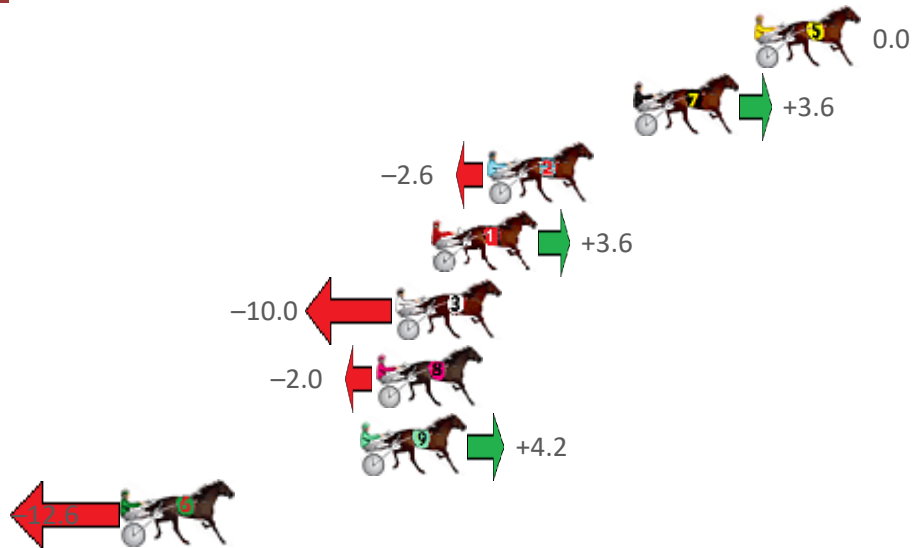

Redcliffe Race 7 Distance 1780m

Wednesday, 21 October 2020

Gross Time: 2:15.00 MileRate: 2:02.00 LeadTime: 12.30s First Qtr: 31.50s Second Qtr: 32.00s Third Qtr: 29.40s Fourth Qtr: 29.80s

No	Horse	Plc	Margin	Time	800Time (W)	400 Time (W)
5	MISTER ARTIKULATE	1	0.0m	2:15.00	59.20s (0)	29.80s (0)
7	DUKE	2	4.8m	2:15.37	58.94s (0)	29.49s (0)
2	TUESDAYS COURAGE	3	10.6m	2:15.83	59.39s (1)	30.32s (1)
1	ROLLED IN GOLD	4	12.8m	2:16.00	58.94s (2)	30.45s (2)
3	STAR OF WONDER	5	14.2m	2:16.11	59.94s (0)	30.50s (0)
8	TORQUE WRITER	6	15.0m	2:16.17	59.35s (0)	29.84s (0)
9	BERTILS FIREFOX	7	15.6m	2:16.22	58.89s (0)	29.86s (2)
6	THE LAST STARFIRE	8	25.0m	2:16.95	60.13s (1)	30.85s (1)

Finish Position and metres gained from 800m

Sectionals
Powered by

Home of Australian Harness Sectionals

Get your sectionals delivered to your inbox daily

Check out www.pjdata.com.au

The Racing Queensland Board (trading as Racing Queensland) and provider are not responsible for the completeness or accuracy of any of the information contained herein, and makes no representations about its suitability for any purpose.