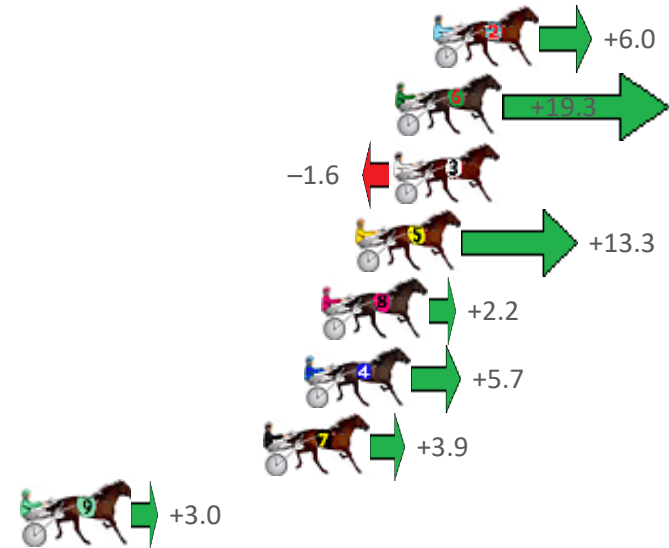

Redcliffe Race 8 Distance 1780m

Wednesday, 21 October 2020

Gross Time: 2:15.30 MileRate: 2:02.30 LeadTime: 11.60s First Qtr: 31.90s Second Qtr: 31.10s Third Qtr: 29.20s Fourth Qtr: 31.50s

NoHorse	Plc	Margin	Time	800Time (W)	400 Time (W)
2 SCHOOPY	1	0.0m	2:15.30	60.25s (0)	31.45s (1)
6 FREMARKSINDI	2	1.5m	2:15.42	59.24s (1)	30.79s (2)
3 CHEYENNE AUTUMN	3	1.6m	2:15.43	60.82s (0)	31.63s (0)
5 IM ISABELLA	4	3.1m	2:15.56	59.70s (1)	30.76s (1)
8 FORTYFIVE ROCK	5	4.4m	2:15.66	60.53s (1)	31.39s (2)
4 ITS YOU NOT ME	6	5.1m	2:15.72	60.27s (1)	31.34s (1)
7 OOZINVILLE	7	6.7m	2:15.85	60.41s (0)	31.49s (0)
9 OUR MASQUERADE	8	16.2m	2:16.63	60.47s (0)	31.80s (0)

Finish Position and metres gained from 800m

Sectionals
Powered by

Home of Australian Harness Sectionals

Get your sectionals delivered to your inbox daily

Check out www.pjdata.com.au

The Racing Queensland Board (trading as Racing Queensland) and provider are not responsible for the completeness or accuracy of any of the information contained herein, and makes no representations about its suitability for any purpose.