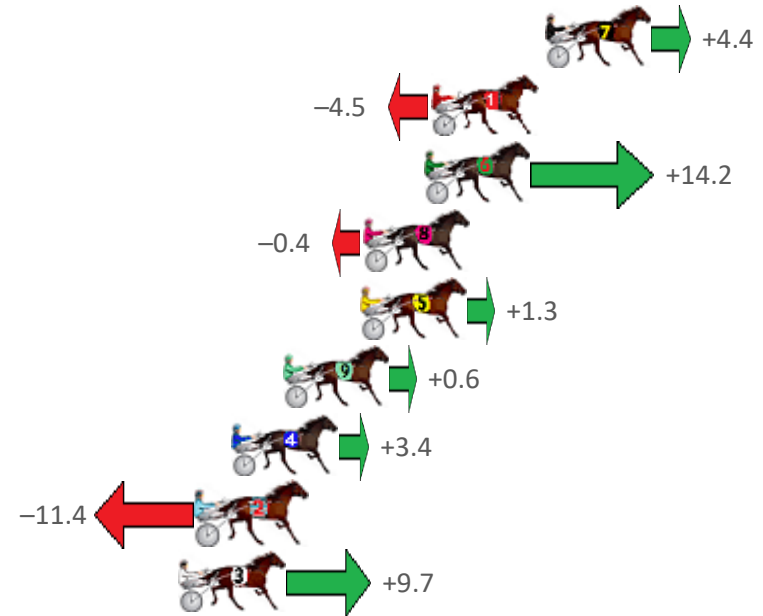

Redcliffe Race 6 Distance 1780m

Wednesday, 21 October 2020

Gross Time: 2:14.10 MileRate: 2:01.30 LeadTime: 11.90s First Qtr: 31.40s Second Qtr: 31.50s Third Qtr: 29.10s Fourth Qtr: 30.20s

NoHorse	Plc	Margin	Time	800Time (W)	400 Time (W)
7 JENUFLECTION	1	0.0m	2:14.10	58.98s (0)	29.85s (0)
1 TICK OF THE CLOCK	2	4.5m	2:14.46	59.63s (0)	30.54s (0)
6 DOOLITTLE DANDY	3	4.8m	2:14.48	58.25s (2)	29.87s (2)
8 TILDALYN	4	7.2m	2:14.67	59.33s (1)	30.25s (1)
5 MISS CATALINA	5	7.3m	2:14.68	59.20s (0)	30.07s (0)
9 LAZY BLAZE	6	10.4m	2:14.92	59.26s (1)	30.64s (2)
4 ELSIES GIRL	7	12.4m	2:15.08	59.05s (1)	30.31s (1)
2 LORD DENZEL	8	13.8m	2:15.19	60.14s (1)	31.07s (1)
3 TORQUE TO THE MAX	9	14.5m	2:15.25	58.59s (2)	30.31s (2)

Finish Position and metres gained from 800m

Sectionals
Powered by

Home of Australian Harness Sectionals

Get your sectionals delivered to your inbox daily

Check out www.pjdata.com.au

The Racing Queensland Board (trading as Racing Queensland) and provider are not responsible for the completeness or accuracy of any of the information contained herein, and makes no representations about its suitability for any purpose.