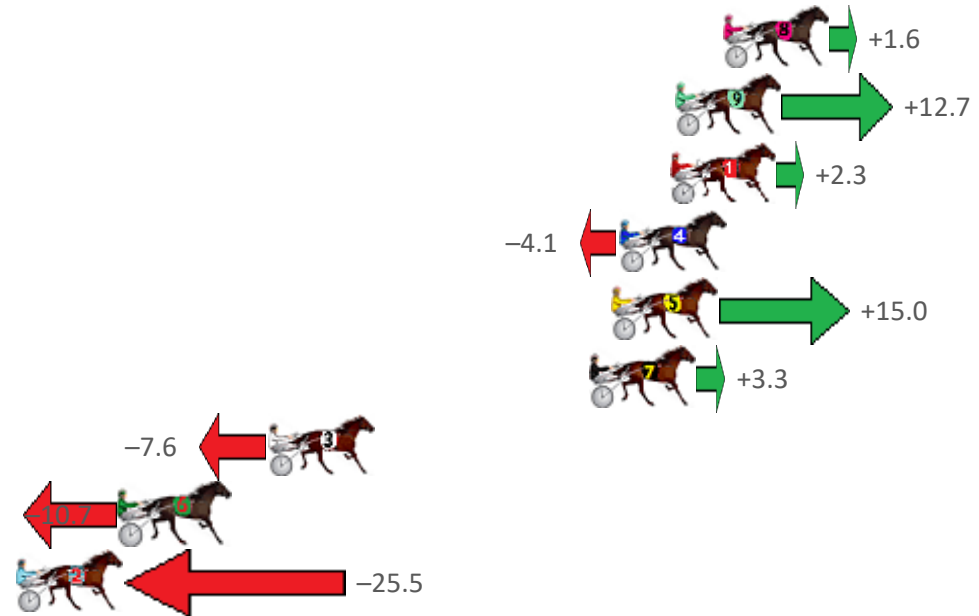

Redcliffe Race 1 Distance 1780m

Wednesday, 25 November 2020

Gross Time: 2:10.30 MileRate: 1:57.80 LeadTime: 11.00s First Qtr: 31.10s Second Qtr: 30.00s Third Qtr: 28.80s Fourth Qtr: 29.40s

NoHorse	Plc	Margin	Time	800Time (W)	400 Time (W)
8 BREACH THE BEACH	1	0.0m	2:10.30	58.08s (1)	29.14s (1)
9 HARPAGUS	2	1.9m	2:10.45	57.28s (1)	28.76s (2)
1 MEGA STAR	3	2.1m	2:10.46	58.03s (0)	29.23s (0)
4 JEROSH	4	4.1m	2:10.62	58.50s (0)	29.70s (0)
5 TUAPEKA LIGHT	5	4.4m	2:10.64	57.11s (1)	28.58s (2)
7 LA SAFRON	6	5.3m	2:10.71	57.96s (0)	29.13s (0)
3 THERESACHANCE	7	18.0m	2:11.69	58.75s (1)	29.59s (1)
6 BET IM SPECIAL	8	23.9m	2:12.14	58.97s (0)	30.15s (0)
2 AZUR EXPRESS	9	31.5m	2:12.73	60.04s (1)	30.88s (1)

Finish Position and metres gained from 800m

Sectionals
Powered by

PJ HARNESS ANALYSER **NEW**

Learn the power of sectionals

Check us out at www.pjdata.com.au

The Racing Queensland Board (trading as Racing Queensland) and provider are not responsible for the completeness or accuracy of any of the information contained herein, and makes no representations about its suitability for any purpose.