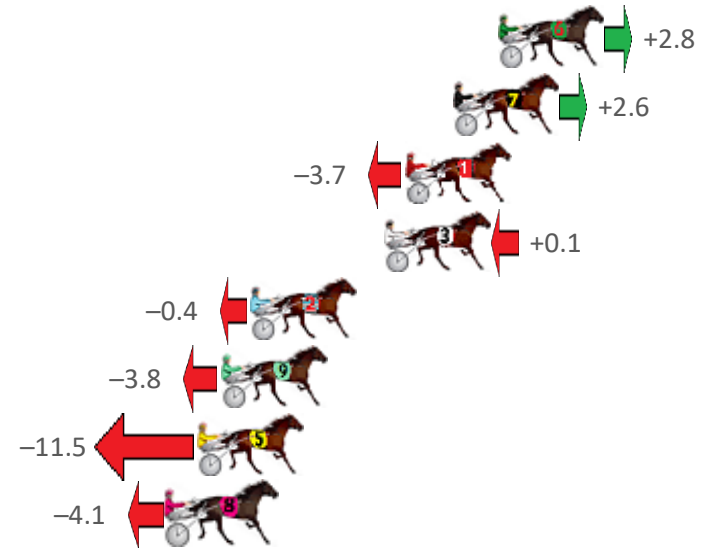

Redcliffe Race 3 Distance 1780m

Wednesday, 25 November 2020

Gross Time: 2:14.80 MileRate: 2:01.90 LeadTime: 11.30s First Qtr: 31.40s Second Qtr: 33.80s Third Qtr: 29.60s Fourth Qtr: 28.70s

NoHorse	Plc	Margin	Time	800Time (W)	400 Time (W)
6 MAYWYNS JEWEL	1	0.0m	2:14.80	58.10s (2)	28.66s (2)
7 DEVOUGED	2	1.8m	2:14.94	58.11s (0)	28.51s (0)
1 PRINCE JOY	3	3.7m	2:15.08	58.57s (0)	28.96s (0)
3 BARA JAYLA	4	4.5m	2:15.14	58.29s (1)	28.68s (1)
2 BILLBOARD BONNIE	5	9.8m	2:15.54	58.33s (1)	28.74s (1)
9 BUKTHSYSTEM	6	11.0m	2:15.63	58.58s (2)	29.10s (2)
5 DONNY JONES	7	11.9m	2:15.70	59.13s (1)	29.51s (1)
8 CONDAFEW	8	13.1m	2:15.79	58.60s (0)	29.01s (0)

Finish Position and metres gained from 800m

Sectionals
Powered by

PJ HARNESS ANALYSER **NEW**

Learn the power of sectionals

Check us out at www.pjdata.com.au

The Racing Queensland Board (trading as Racing Queensland) and provider are not responsible for the completeness or accuracy of any of the information contained herein, and makes no representations about its suitability for any purpose.