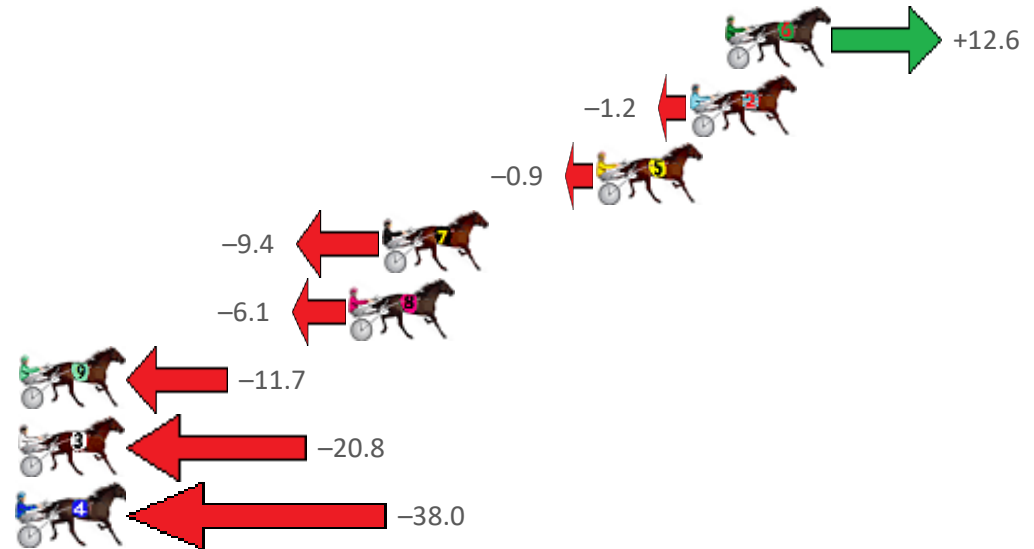

Redcliffe Race 7 Distance 2040m

Wednesday, 25 November 2020

Gross Time: 2:34.70 MileRate: 2:02.10 LeadTime: 30.80s First Qtr: 31.60s Second Qtr: 31.60s Third Qtr: 29.70s Fourth Qtr: 31.00s

NoHorse	Plc	Margin	Time	800Time (W)	400 Time (W)
6 MISS CATALINA	1	0.0m	2:34.70	59.75s (1)	30.11s (2)
2 FORTYFIVE ROCK	2	1.4m	2:34.81	60.79s (0)	31.09s (0)
5 TORQUE TO THE MAX	3	5.1m	2:35.11	60.77s (1)	31.27s (1)
7 CARIBBEAN ROCKET	4	13.6m	2:35.80	61.41s (0)	31.66s (0)
8 DARTESIAN	5	14.9m	2:35.91	61.16s (0)	31.07s (0)
9 WHATA REACTOR	6	29.1m	2:37.06	61.58s (1)	31.76s (2)
3 FREMARKSINDI	7	29.2m	2:37.07	62.27s (1)	31.94s (1)
4 KID CALVERT	8	38.0m	2:37.78	63.57s (1)	33.03s (1)

Finish Position and metres gained from 800m

Sectionals
Powered by

PJ HARNES ANALYSER **NEW**

Learn the power of sectionals

Check us out at www.pjdata.com.au

The Racing Queensland Board (trading as Racing Queensland) and provider are not responsible for the completeness or accuracy of any of the information contained herein, and makes no representations about its suitability for any purpose.