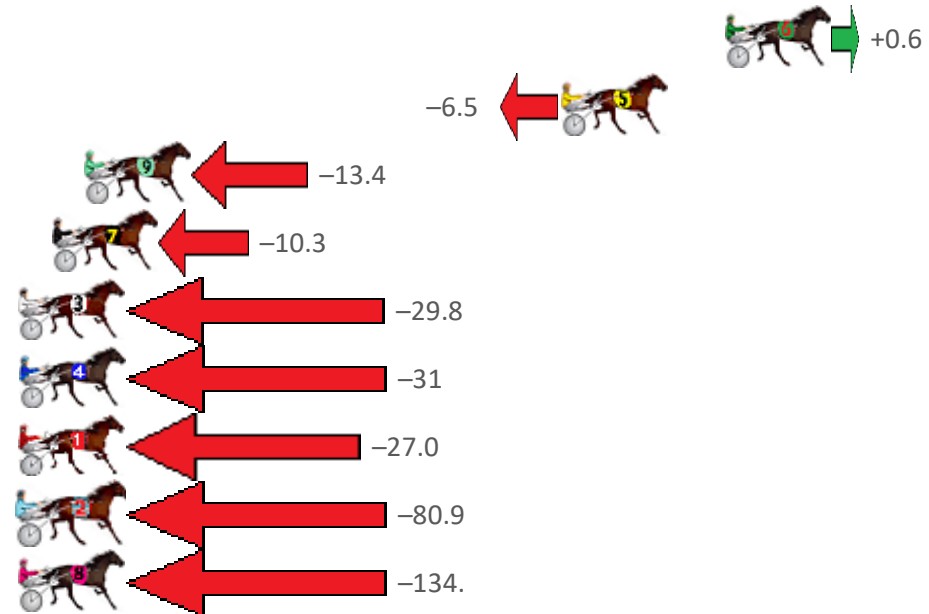

Redcliffe Race 6 Distance 1780m

Wednesday, 25 November 2020

Gross Time: 2:13.20 MileRate: 2:00.40 LeadTime: 11.30s First Qtr: 30.60s Second Qtr: 31.20s Third Qtr: 31.30s Fourth Qtr: 28.80s

NoHorse	Plc	Margin	Time	800Time (W)	400 Time (W)
6 ROCKSLIDE	1	0.0m	2:13.20	60.06s (1)	28.61s (1)
5 GRETELS GIRL	2	6.5m	2:13.69	60.59s (0)	29.27s (0)
9 SHESA PEARLA	3	25.4m	2:15.12	61.10s (1)	29.99s (2)
7 LEAPING LEO	4	26.7m	2:15.22	60.87s (1)	29.81s (3)
3 FEELING THE POWER	5	34.0m	2:15.77	62.33s (0)	30.85s (0)
4 IM ISABELLA	6	41.1m	2:16.31	62.35s (0)	30.96s (0)
1 HURRIKANE KAT	7	43.4m	2:16.48	62.12s (0)	30.75s (0)
2 STAR OF WONDER	8	88.3m	2:19.88	66.14s (1)	34.29s (1)
8 ALLY PINK	9	484.4m	2:49.82	70.14s (0)	34.13s (0)

Finish Position and metres gained from 800m

Sectionals
Powered by

PJ HARNESS ANALYSER **NEW**

Learn the power of sectionals

Check us out at www.pjdata.com.au

PJ Data

The Racing Queensland Board (trading as Racing Queensland) and provider are not responsible for the completeness or accuracy of any of the information contained herein, and makes no representations about its suitability for any purpose.