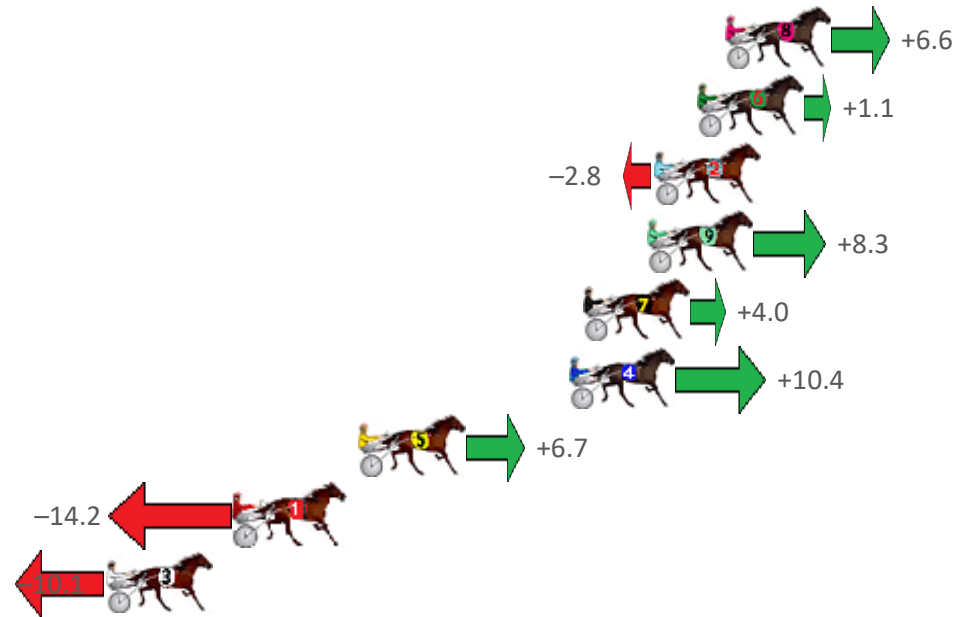

Redcliffe Race 8 Distance 1780m

Wednesday, 25 November 2020

Gross Time: 2:15.50 MileRate: 2:02.50 LeadTime: 11.90s First Qtr: 31.20s Second Qtr: 32.20s Third Qtr: 30.20s Fourth Qtr: 30.00s

NoHorse	Plc	Margin	Time	800Time (W)	400 Time (W)
8 AMANDER	1	0.0m	2:15.50	59.71s (1)	29.61s (1)
6 BAZIL BOY	2	1.1m	2:15.59	60.12s (1)	30.01s (1)
2 JOY TO ALL	3	2.8m	2:15.72	60.41s (0)	30.21s (0)
9 IMAJIVA	4	3.1m	2:15.74	59.58s (1)	29.52s (2)
7 SHESFEELINSPECIAL	5	5.6m	2:15.94	59.90s (0)	29.66s (1)
4 VERMONT	6	6.2m	2:15.99	59.42s (1)	29.40s (2)
5 JAMES THE JET	7	14.5m	2:16.64	59.70s (1)	29.74s (1)
1 OUR DOLLY	8	19.4m	2:17.02	61.26s (0)	30.98s (0)
3 MELTON KILLARA	9	24.5m	2:17.43	60.96s (0)	30.66s (0)

Finish Position and metres gained from 800m

Sectionals
Powered by

PJ HARNESS ANALYSER **NEW**

Learn the power of sectionals

Check us out at www.pjdata.com.au

The Racing Queensland Board (trading as Racing Queensland) and provider are not responsible for the completeness or accuracy of any of the information contained herein, and makes no representations about its suitability for any purpose.