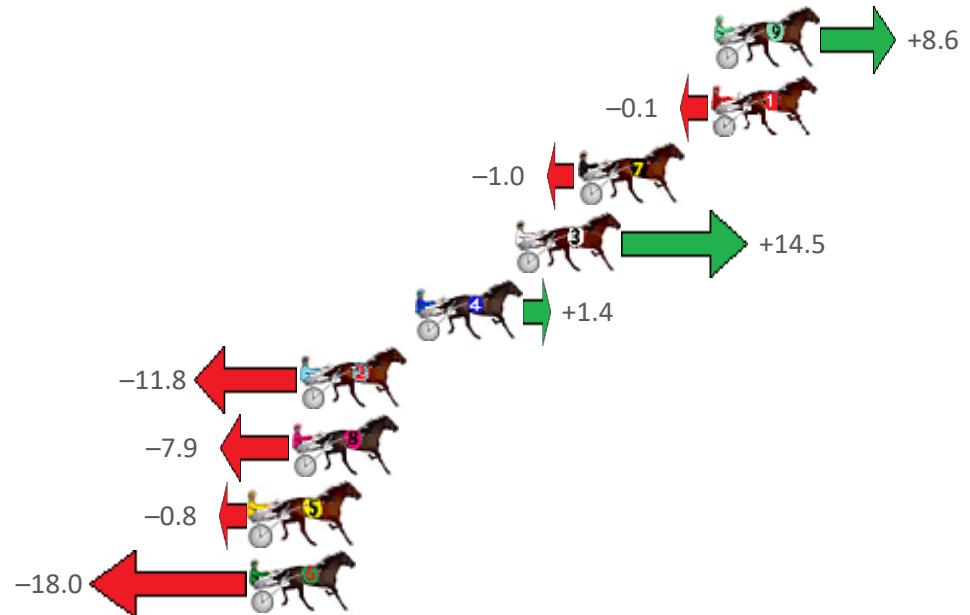

Redcliffe Race 5 Distance 1780m

Wednesday, 25 November 2020

Gross Time: 2:14.20 MileRate: 2:01.40 LeadTime: 11.90s First Qtr: 31.20s Second Qtr: 31.30s Third Qtr: 29.90s Fourth Qtr: 29.90s

No	Horse	Plc	Margin	Time	800Time (W)	400 Time (W)
9	ROCKNROLL DA GAMA	1	0.0m	2:14.20	59.16s (0)	29.19s (0)
1	LITTLE ARROWS	2	0.1m	2:14.21	59.81s (0)	29.91s (0)
7	BARBOO	3	5.4m	2:14.62	59.87s (0)	29.91s (0)
3	DUKE	4	7.9m	2:14.82	58.72s (1)	28.97s (1)
4	TRACES OF TARA	5	11.8m	2:15.12	59.70s (1)	29.63s (1)
2	GIGANTIC JASPER	6	16.4m	2:15.48	60.68s (1)	30.54s (1)
8	JAMAICAN RESORT	7	16.7m	2:15.51	60.39s (1)	30.46s (2)
5	JUST ONE GOOD ONE	8	18.4m	2:15.64	59.86s (1)	29.93s (2)
6	BEYOND A SHADOW	9	18.4m	2:15.64	61.14s (1)	31.00s (1)

Finish Position and metres gained from 800m

Sectionals
Powered by

PJ HARNESS ANALYSER **NEW**

Learn the power of sectionals

Check us out at www.pjdata.com.au

The Racing Queensland Board (trading as Racing Queensland) and provider are not responsible for the completeness or accuracy of any of the information contained herein, and makes no representations about its suitability for any purpose.