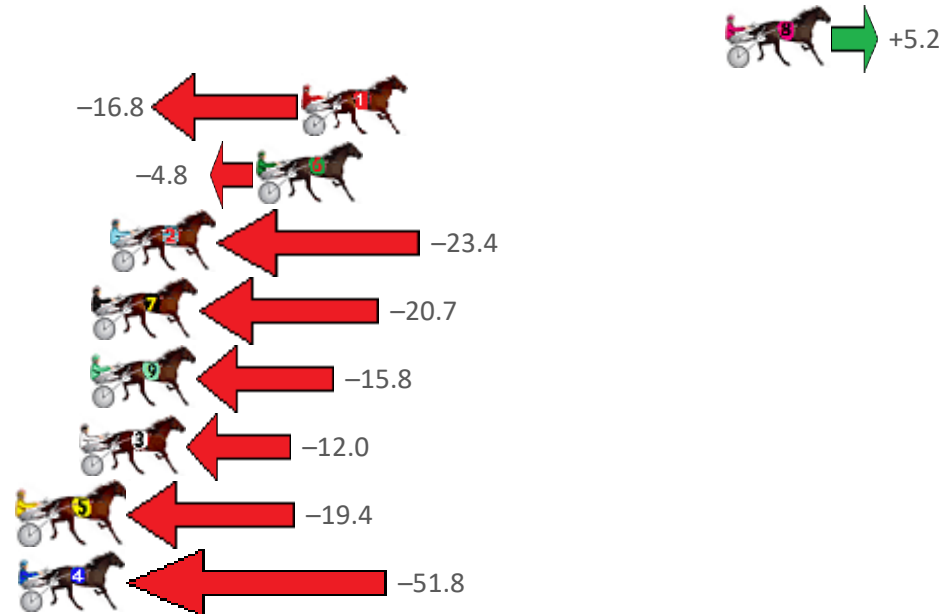

Redcliffe Race 9 Distance 1780m

Wednesday, 25 November 2020

Gross Time: 2:12.80 MileRate: 2:00.00 LeadTime: 11.80s First Qtr: 31.20s Second Qtr: 31.00s Third Qtr: 30.20s Fourth Qtr: 28.60s

NoHorse	Plc	Margin	Time	800Time (W)	400 Time (W)
8 ROUSEY	1	0.0m	2:12.80	58.42s (1)	28.34s (2)
1 DARBY BRIGHTS	2	16.8m	2:14.06	60.03s (0)	29.79s (0)
6 ALWAYS AT NIGHT	3	18.6m	2:14.20	59.15s (1)	28.94s (2)
2 WEASEL	4	24.4m	2:14.63	60.51s (1)	30.33s (1)
7 DOWNTOWN LUCCA	5	25.1m	2:14.69	60.31s (0)	30.03s (0)
9 APACHE WIND	6	25.2m	2:14.69	59.95s (1)	29.75s (2)
3 BLACKJEWEL	7	25.6m	2:14.72	59.68s (0)	29.42s (1)
5 PITTSWORTH MAN	8	28.4m	2:14.93	60.22s (0)	29.95s (1)
4 MISS FRICTION	9	73.6m	2:18.33	62.59s (0)	32.40s (0)

Finish Position and metres gained from 800m

Sectionals
Powered by

The Racing Queensland Board (trading as Racing Queensland) and provider are not responsible for the completeness or accuracy of any of the information contained herein, and makes no representations about its suitability for any purpose.