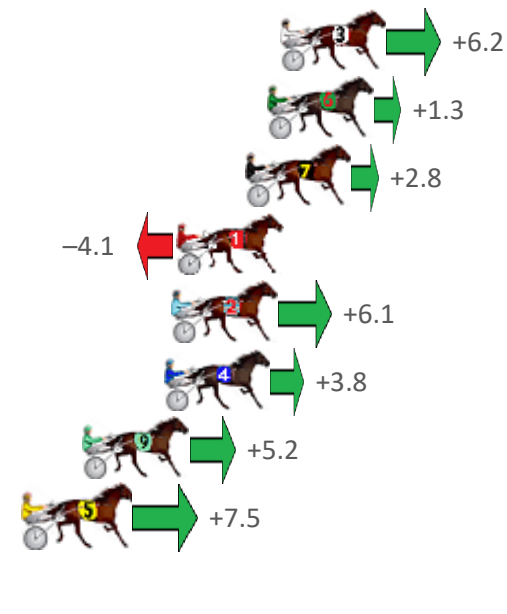

Redcliffe Race 4 Distance 1780m

Wednesday, 25 November 2020

Gross Time: 2:12.60 MileRate: 1:59.90 LeadTime: 11.50s First Qtr: 29.90s Second Qtr: 31.40s Third Qtr: 29.80s Fourth Qtr: 30.00s

NoHorse	Plc	Margin	Time	800Time (W)	400 Time (W)
3 OUR ULTIMATE HANNA	1	0.0m	2:12.60	59.34s (1)	29.61s (1)
6 VOODOO FELLA	2	0.5m	2:12.64	59.70s (1)	29.99s (1)
7 WAVEDANCER	3	1.4m	2:12.71	59.59s (0)	29.76s (0)
1 CANNAN	4	4.1m	2:12.92	60.10s (0)	30.31s (0)
2 HURRIKANE SPECIAL	5	4.3m	2:12.94	59.35s (1)	29.60s (1)
4 ROCK THE HOUSE	6	4.6m	2:12.96	59.52s (0)	29.66s (0)
9 PLAYING ARKABELLA	7	7.8m	2:13.21	59.41s (2)	29.99s (2)
5 MANOFLISA	8	10.1m	2:13.39	59.24s (2)	29.78s (2)
8 ABERCROMBIE TAB	9	22.9m	2:14.40	60.91s (2)	31.44s (2)

Finish Position and metres gained from 800m

Sectionals
Powered by

PJ HARNESS ANALYSER **NEW**

Learn the power of sectionals

Check us out at www.pjdata.com.au

The Racing Queensland Board (trading as Racing Queensland) and provider are not responsible for the completeness or accuracy of any of the information contained herein, and makes no representations about its suitability for any purpose.