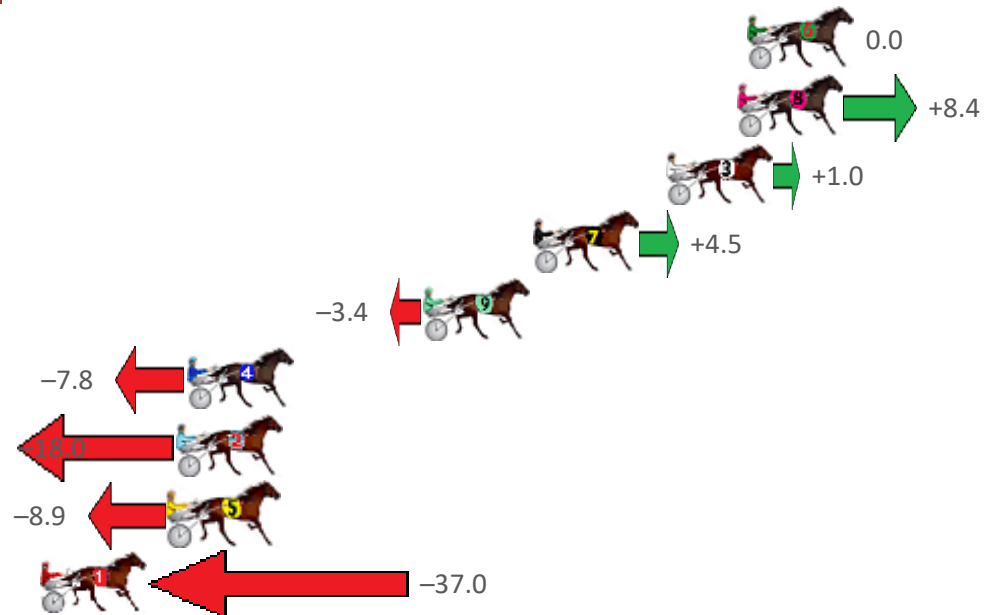

Redcliffe Race 2 Distance 2040m

Wednesday, 25 November 2020

Gross Time: 2:31.30 MileRate: 1:59.40 LeadTime: 30.10s First Qtr: 31.10s Second Qtr: 30.30s Third Qtr: 29.60s Fourth Qtr: 30.20s

No	Horse	Plc	Margin	Time	800Time (W)	400 Time (W)
6	HIGHVIEW FREDDY	1	0.0m	2:31.30	59.80s (1)	30.20s (1)
8	NIKALONG HENRY	2	0.4m	2:31.33	59.18s (1)	29.58s (1)
3	JOVIAL JULIE	3	3.2m	2:31.55	59.73s (1)	30.11s (1)
7	HOLDINGNO CURRENCY	4	8.5m	2:31.97	59.47s (1)	29.91s (2)
9	GOJOE	5	12.8m	2:32.31	60.05s (0)	30.22s (0)
4	KIAMASROSIE	6	22.2m	2:33.06	60.38s (2)	31.25s (2)
2	TODAYS HERO	7	22.6m	2:33.09	61.14s (0)	31.33s (0)
5	SWORD AND SHIELD	8	22.9m	2:33.11	60.46s (0)	30.94s (1)
1	SUBTLE ADVICE	9	37.0m	2:34.23	62.55s (0)	32.77s (0)

Finish Position and metres gained from 800m

Sectionals
Powered by

PJ HARNESS ANALYSER **NEW**

Learn the power of sectionals

Check us out at www.pjdata.com.au

The Racing Queensland Board (trading as Racing Queensland) and provider are not responsible for the completeness or accuracy of any of the information contained herein, and makes no representations about its suitability for any purpose.