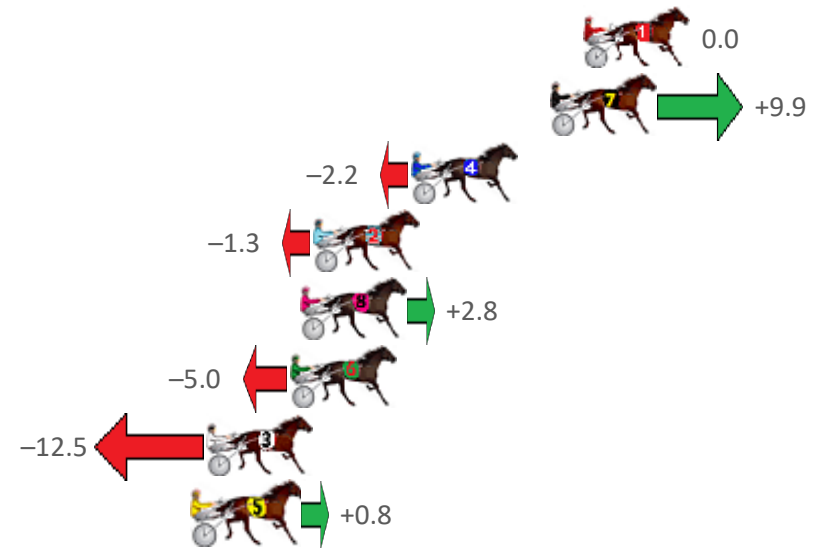

Albion Park Race 2 Distance 2647m

Tuesday, 29 December 2020

Gross Time: 3:27.50 MileRate: 2:06.10 LeadTime: 85.60s First Qtr: 32.00s Second Qtr: 31.60s Third Qtr: 29.20s Fourth Qtr: 29.10s

No	Horse	Plc	Margin	Time	800Time (W)	400 Time (W)
1	CHASING GREAT	1	0.0m	3:27.50	58.30s (0)	29.10s (0)
7	ORLANDO JOLT	2	1.3m	3:27.60	57.58s (1)	28.40s (2)
4	ROSEHILL MAGIC	3	6.8m	3:28.02	58.46s (0)	29.22s (0)
2	DOWN UNDER RORS	4	10.7m	3:28.32	58.39s (0)	29.12s (0)
8	JANSSON	5	11.2m	3:28.36	58.10s (0)	28.74s (1)
6	THE REAPER	6	11.6m	3:28.39	58.66s (1)	29.46s (2)
3	KAPAI	7	14.9m	3:28.64	59.21s (1)	29.96s (1)
5	ROCKET NOVA	8	15.4m	3:28.68	58.24s (1)	28.90s (2)

Finish Position and metres gained from 800m

Sectionals
Powered by

PJ HARNESS ANALYSER **NEW**

Learn the power of sectionals

Check us out at www.pjdata.com.au

The Racing Queensland Board (trading as Racing Queensland) and provider are not responsible for the completeness or accuracy of any of the information contained herein, and makes no representations about its suitability for any purpose.