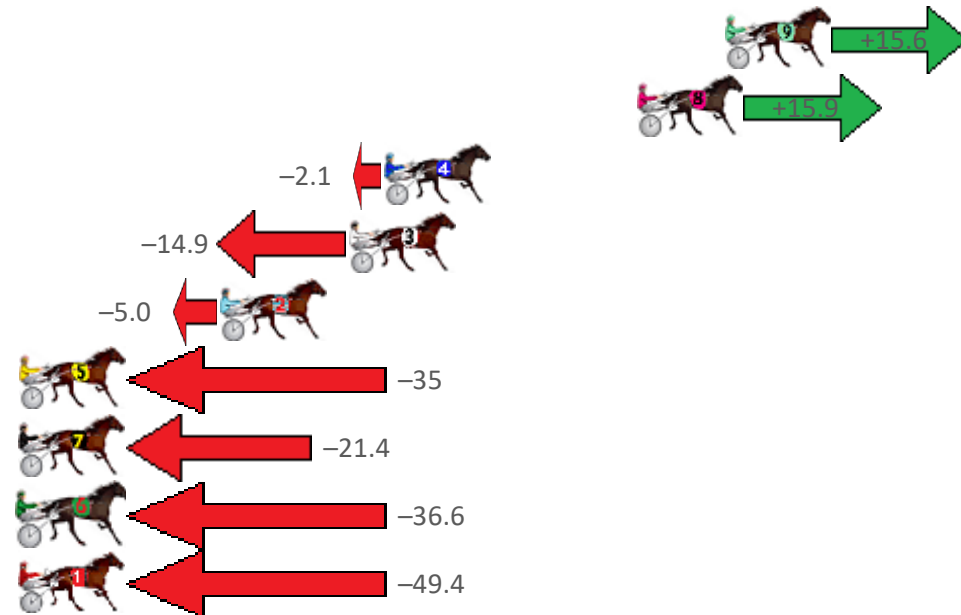

Albion Park Race 3 Distance 2647m

Tuesday, 29 December 2020

Gross Time: 3:21.10 MileRate: 2:00.90 LeadTime: 81.90s First Qtr: 29.00s Second Qtr: 29.90s Third Qtr: 29.90s Fourth Qtr: 30.40s

NoHorse	Plc	Margin	Time	800Time (W)	400 Time (W)
9 WEE MAN TROUBLE	1	0.0m	3:21.10	59.13s (1)	29.84s (1)
8 JEDDY R YA READY	2	3.5m	3:21.38	59.11s (0)	29.77s (2)
4 RED CASTLETON	3	13.5m	3:22.17	60.46s (1)	30.86s (0)
3 MAJESTIC ESS JAY	4	14.9m	3:22.29	61.42s (0)	31.53s (0)
2 LANSBURY	5	20.0m	3:22.69	60.67s (0)	30.37s (1)
5 KINGDOM COME	6	40.7m	3:24.34	62.92s (0)	32.46s (0)
7 HAVANA MAGIC	7	41.6m	3:24.41	61.90s (1)	31.97s (2)
6 IM THE COMMANDO	8	41.8m	3:24.43	63.04s (1)	32.62s (1)
1 SCORCHED	9	60.0m	3:25.87	64.00s (0)	33.42s (0)

Finish Position and metres gained from 800m

Sectionals
Powered by

PJ HARNES ANALYSER **NEW**

Learn the power of sectionals

Check us out at www.pjdata.com.au

The Racing Queensland Board (trading as Racing Queensland) and provider are not responsible for the completeness or accuracy of any of the information contained herein, and makes no representations about its suitability for any purpose.