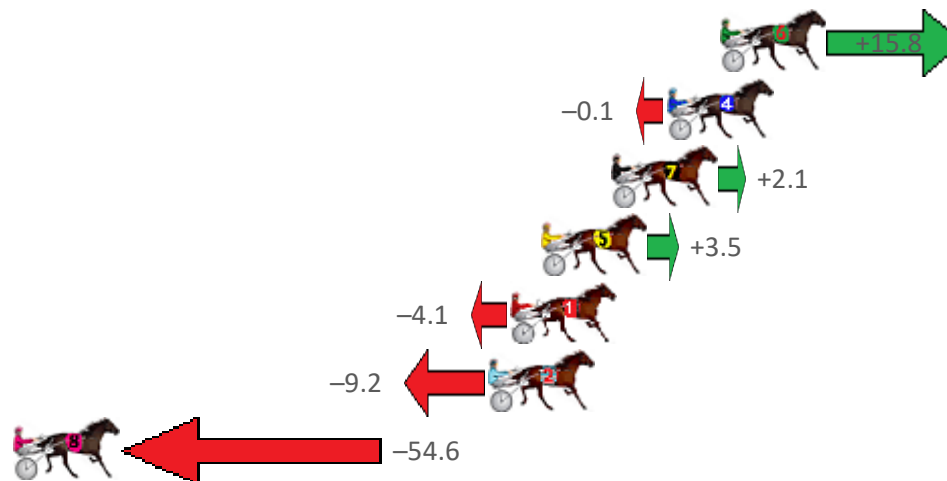

Albion Park Race 8 Distance 1660m

Tuesday, 29 December 2020

Gross Time: 1:57.00 MileRate: 1:53.40 LeadTime: 3.50s First Qtr: 26.20s Second Qtr: 30.20s Third Qtr: 28.20s Fourth Qtr: 28.90s

NoHorse	Plc	Margin	Time	800Time (W)	400 Time (W)
6 COLONEL JOY	1	0.0m	1:57.00	55.98s (1)	27.91s (1)
4 ROCKNROLL CLASSIC	2	2.1m	1:57.16	57.11s (1)	28.89s (1)
7 DAPPER	3	4.3m	1:57.33	56.95s (1)	28.66s (1)
5 NOTORIOUS	4	7.1m	1:57.54	56.85s (1)	28.63s (0)
1 JEROSH	5	8.3m	1:57.63	57.39s (0)	29.14s (0)
2 LARRY LINCOLN	6	9.2m	1:57.70	57.75s (0)	29.56s (0)
8 MAJOR GENERALJUJON	7	65.4m	2:01.96	60.98s (0)	31.52s (0)

Finish Position and metres gained from 800m

Sectionals
Powered by

PJ HARNESS ANALYSER **NEW**

Learn the power of sectionals

Check us out at www.pjdata.com.au

The Racing Queensland Board (trading as Racing Queensland) and provider are not responsible for the completeness or accuracy of any of the information contained herein, and makes no representations about its suitability for any purpose.