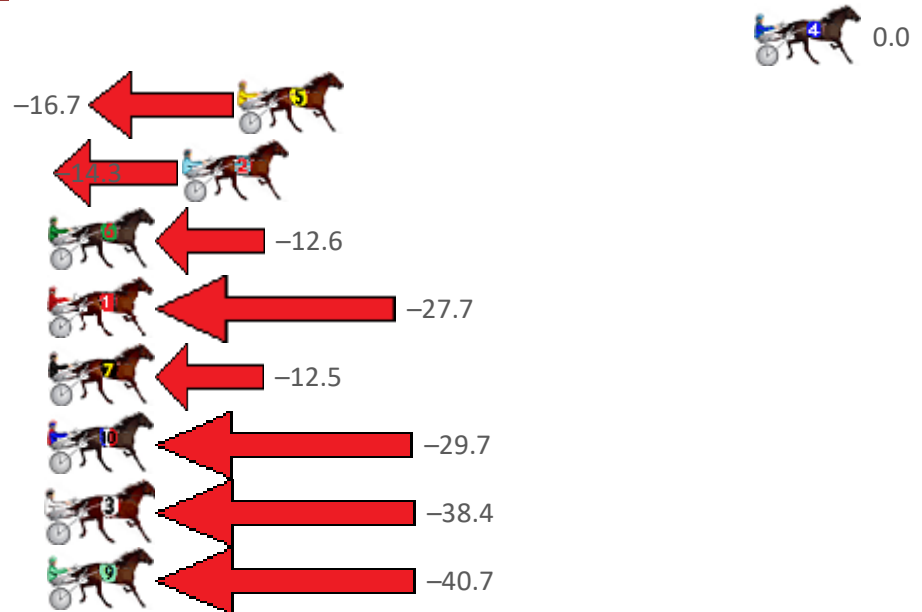

Albion Park Race 6 Distance 1660m

Tuesday, 29 December 2020

Gross Time: 1:58.00 MileRate: 1:54.40 LeadTime: 3.40s First Qtr: 29.00s Second Qtr: 30.80s Third Qtr: 28.20s Fourth Qtr: 26.60s

NoHorse Plc Margin Time 800Time (W) 400 Time (W)

4 TALENT TO SPARE	1	0.0m	1:58.00	54.80s (0)	26.60s (0)
5 BLUE SHARD	2	20.5m	1:59.44	55.94s (1)	27.69s (1)
2 BETTERTHANLEGO	3	22.7m	1:59.59	55.77s (1)	27.55s (1)
6 SHEZALUCKYLADY	4	29.8m	2:00.09	55.66s (1)	27.57s (2)
1 APACHE WHITESOX	5	31.9m	2:00.24	56.69s (0)	28.37s (0)
7 LANCELOT BROMAC	6	34.7m	2:00.43	55.65s (1)	27.53s (2)
10 GOALKICKER	7	42.3m	2:00.97	56.82s (1)	28.37s (1)
3 FEEL THE THUNDER	8	47.4m	2:01.32	57.42s (0)	28.87s (0)
9 TARGARYEN	9	54.5m	2:01.82	57.57s (0)	28.01s (0)

Finish Position and metres gained from 800m

Sectionals
Powered by

PJ HARNESS ANALYSER **NEW**
Learn the power of sectionals
Check us out at www.pjdata.com.au

The Racing Queensland Board (trading as Racing Queensland) and provider are not responsible for the completeness or accuracy of any of the information contained herein, and makes no representations about its suitability for any purpose.