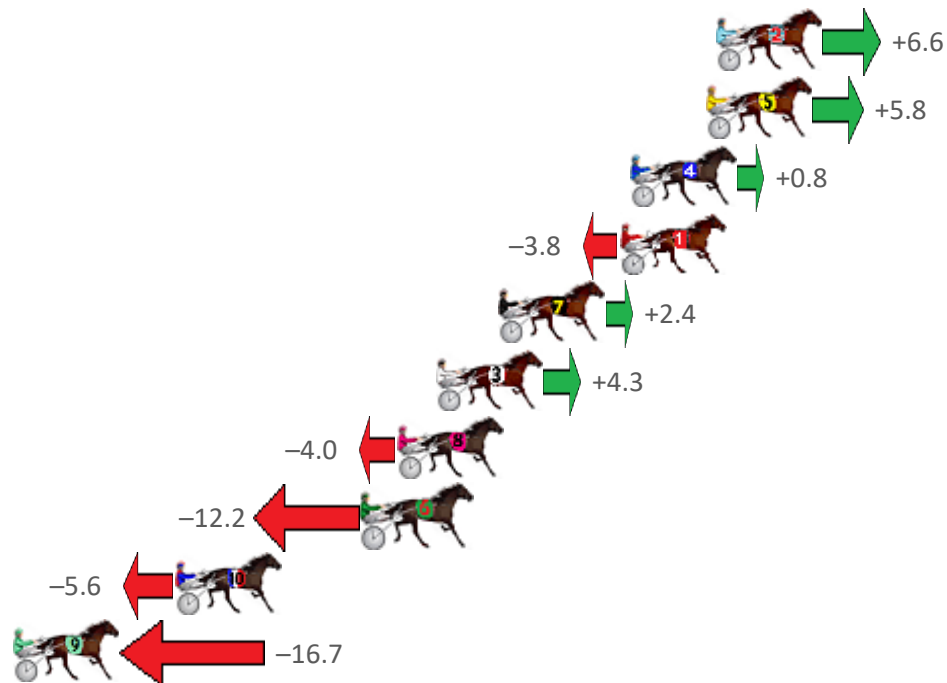

Albion Park Race 4 Distance 1660m

Tuesday, 29 December 2020

Gross Time: 2:02.50 MileRate: 1:58.70 LeadTime: 3.60s First Qtr: 27.40s Second Qtr: 32.90s Third Qtr: 29.50s Fourth Qtr: 29.10s

NoHorse	Plc	Margin	Time	800Time (W)	400 Time (W)
2 SPECIAL MEANING	1	0.0m	2:02.50	58.12s (2)	28.75s (2)
5 DANCINTOTHEBEAT	2	0.4m	2:02.53	58.18s (1)	28.62s (1)
4 CATCH PHRASE	3	3.4m	2:02.76	58.54s (0)	29.03s (0)
1 MONTANA MYSTIQUE	4	3.8m	2:02.79	58.88s (0)	29.37s (0)
7 REDUCED TO ASHES	5	8.6m	2:03.16	58.43s (2)	29.04s (2)
3 CEEYEAYE	6	11.1m	2:03.35	58.29s (2)	28.88s (2)
8 FIRE EYES	7	12.6m	2:03.46	58.89s (0)	29.36s (0)
6 MELTON INSULTED	8	14.0m	2:03.57	59.49s (1)	29.94s (1)
10 PEE VEE EM	9	21.4m	2:04.13	59.01s (1)	29.27s (1)
9 BAILEYS WITH LEGS	10	27.9m	2:04.63	59.82s (1)	30.28s (1)

Finish Position and metres gained from 800m

Sectionals
Powered by

PJ HARNESS ANALYSER **NEW**

Learn the power of sectionals

Check us out at www.pjdata.com.au

The Racing Queensland Board (trading as Racing Queensland) and provider are not responsible for the completeness or accuracy of any of the information contained herein, and makes no representations about its suitability for any purpose.