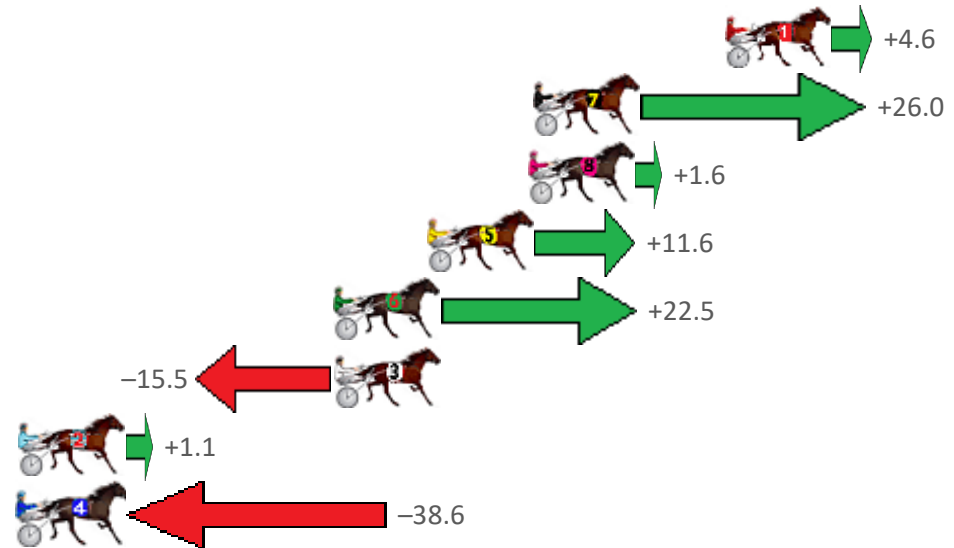

Albion Park Race 5 Distance 1660m

Tuesday, 29 December 2020

Gross Time: 1:56.80 MileRate: 1:53.20 LeadTime: 3.60s First Qtr: 26.50s Second Qtr: 29.70s Third Qtr: 27.90s Fourth Qtr: 29.10s

NoHorse	Plc	Margin	Time	800Time (W)	400 Time (W)
1 RUNFORTHEROSES	1	0.0m	1:56.80	56.67s (0)	28.77s (0)
7 NEWPORT DREAMZ	2	7.6m	1:57.38	55.16s (1)	28.19s (1)
8 SPEECHCRAFT	3	7.8m	1:57.40	56.89s (0)	29.00s (0)
5 TEARAWAY DIAMOND	4	11.8m	1:57.70	56.18s (1)	28.35s (2)
6 FROST EN ICE	5	15.5m	1:57.98	55.41s (1)	28.37s (3)
3 LITTLELIONELJAMES	6	15.5m	1:57.98	58.10s (0)	30.22s (0)
2 ALLSTAR SEA	7	28.1m	1:58.95	56.92s (1)	29.15s (1)
4 HADLEY	8	65.2m	2:01.78	59.73s (0)	32.63s (0)

Finish Position and metres gained from 800m

Sectionals
Powered by

PJ HARNESS ANALYSER **NEW**

Learn the power of sectionals

Check us out at www.pjdata.com.au

The Racing Queensland Board (trading as Racing Queensland) and provider are not responsible for the completeness or accuracy of any of the information contained herein, and makes no representations about its suitability for any purpose.