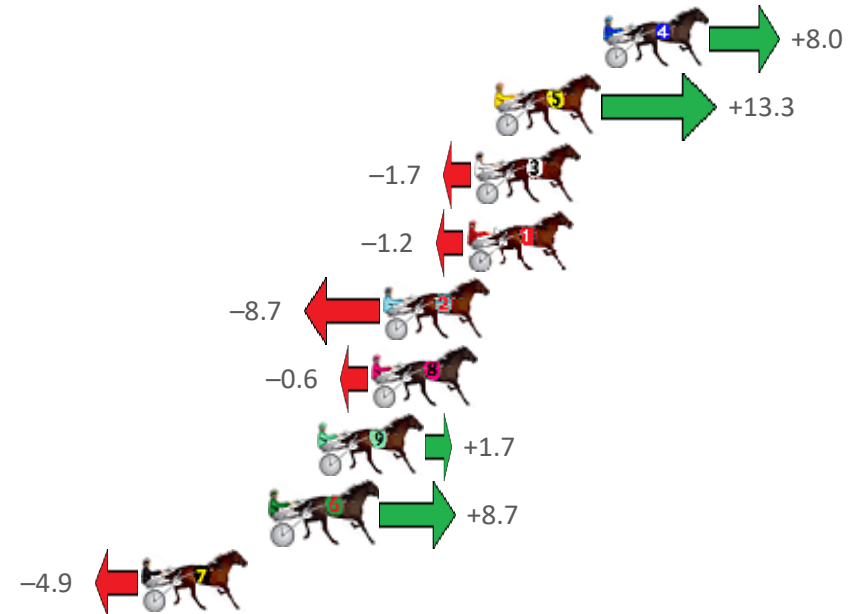

Albion Park Race 7 Distance 1660m

Tuesday, 29 December 2020

Gross Time: 1:58.60 MileRate: 1:55.00 LeadTime: 3.50s First Qtr: 27.50s Second Qtr: 30.70s Third Qtr: 29.10s Fourth Qtr: 27.80s

NoHorse	Plc	Margin	Time	800Time (W)	400 Time (W)
4 LORD DIGBY	1	0.0m	1:58.60	56.33s (1)	27.48s (1)
5 THATS BETTOR	2	4.3m	1:58.91	55.96s (1)	27.10s (1)
3 MAFFIOSO GIRL	3	5.1m	1:58.97	57.02s (1)	28.15s (1)
1 COULDNTELLYA	4	5.4m	1:58.99	56.98s (0)	27.79s (0)
2 STUDLEIGH STRIDE	5	8.7m	1:59.24	57.52s (0)	28.32s (0)
8 RECIPE FOR DREAMING	6	9.2m	1:59.27	56.94s (0)	27.73s (0)
9 FEARLESS FAITH	7	11.3m	1:59.43	56.78s (1)	27.89s (1)
6 LONESTAR LAD	8	13.1m	1:59.56	56.28s (1)	27.38s (1)
7 FIRST FLEETER	9	18.3m	1:59.94	57.25s (0)	28.01s (0)

Finish Position and metres gained from 800m

Sectionals
Powered by

PJ HARNESS ANALYSER **NEW**

Learn the power of sectionals

Check us out at www.pjdata.com.au

The Racing Queensland Board (trading as Racing Queensland) and provider are not responsible for the completeness or accuracy of any of the information contained herein, and makes no representations about its suitability for any purpose.