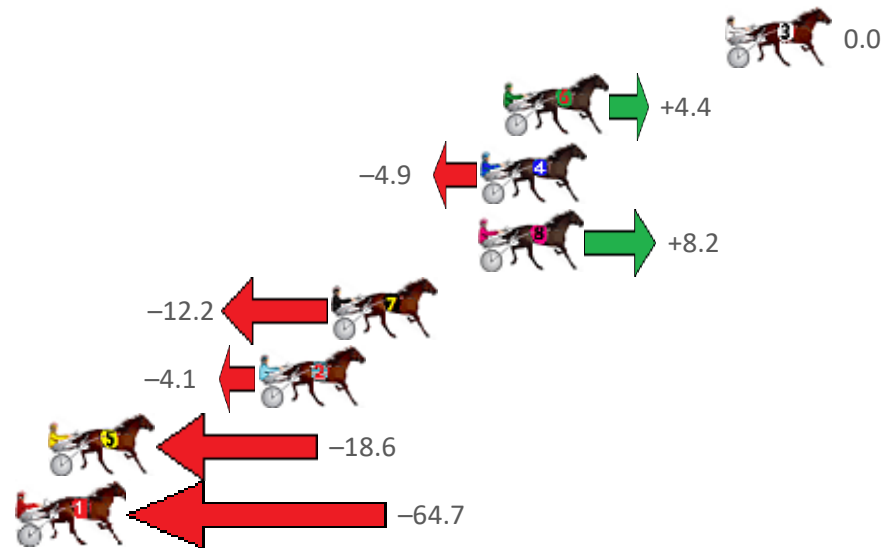

Albion Park Race 10 Distance 2138m

Saturday, 9 January 2021

Gross Time: 2:38.30 MileRate: 1:59.20 LeadTime: 38.90s First Qtr: 31.50s Second Qtr: 30.50s Third Qtr: 28.40s Fourth Qtr: 29.00s

NoHorse	Plc	Margin	Time	800Time (W)	400 Time (W)
3 NEEDABACARDI	1	0.0m	2:38.30	57.40s (0)	29.00s (0)
6 MONARO MIA	2	8.8m	2:38.97	57.09s (1)	28.73s (1)
4 SKYLINE	3	9.7m	2:39.04	57.75s (0)	29.08s (0)
8 GARLAND GREENE	4	9.8m	2:39.05	56.81s (1)	28.50s (1)
7 GEE UP NEDDY	5	15.6m	2:39.49	58.27s (1)	29.55s (1)
2 BD KHAOSAN	6	18.5m	2:39.71	57.69s (0)	28.75s (0)
5 MAJESTIC ESS JAY	7	26.8m	2:40.34	58.73s (1)	29.81s (0)
1 ORLANDO JOLT	8	144.7m	2:49.31	62.02s (0)	30.78s (0)

Finish Position and metres gained from 800m

Sectionals
Powered by

PJ HARNESS ANALYSER **NEW**

Learn the power of sectionals

Check us out at www.pjdata.com.au

The Racing Queensland Board (trading as Racing Queensland) and provider are not responsible for the completeness or accuracy of any of the information contained herein, and makes no representations about its suitability for any purpose.