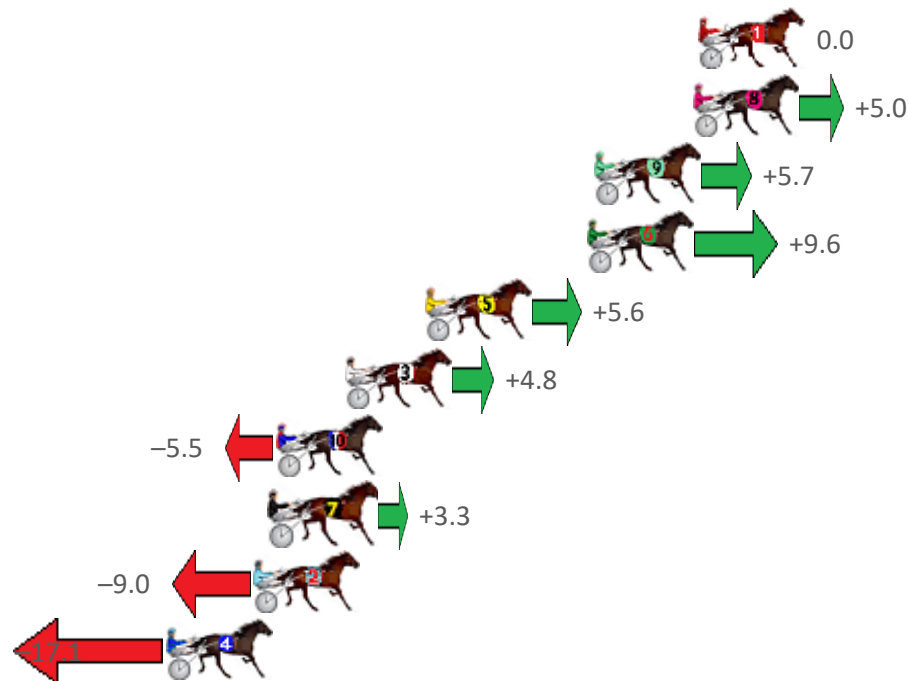

Albion Park Race 7 Distance 1660m

Saturday, 9 January 2021

Gross Time: 1:57.20 MileRate: 1:53.70 LeadTime: 3.40s First Qtr: 27.50s Second Qtr: 30.50s Third Qtr: 27.80s Fourth Qtr: 28.00s

NoHorse	Plc	Margin	Time	800Time (W)	400 Time (W)
1 JIGGLE AND JIVE	1	0.0m	1:57.20	55.80s (0)	28.00s (0)
8 TUAPEKA LIGHT	2	0.2m	1:57.21	55.45s (0)	27.57s (0)
9 FEEL LIKE DANCIN	3	4.1m	1:57.50	55.40s (0)	27.45s (0)
6 ETERNAL PROMISE	4	4.4m	1:57.52	55.13s (0)	27.11s (0)
5 FOND MEMORIES	5	10.8m	1:57.99	55.41s (2)	27.90s (2)
3 JOANNIES GIRL	6	14.0m	1:58.23	55.47s (0)	27.48s (1)
10 LISA LINCOLN	7	16.7m	1:58.43	56.18s (2)	28.62s (2)
7 BRIDGET BLUE CHIP	8	16.9m	1:58.44	55.57s (1)	28.02s (1)
2 CORSINI	9	17.6m	1:58.50	56.42s (1)	28.40s (1)
4 MILLWOOD TILLY	10	21.1m	1:58.75	56.99s (1)	28.95s (1)

Finish Position and metres gained from 800m

Sectionals
Powered by

PJ HARNES ANALYSER **NEW**

Learn the power of sectionals

Check us out at www.pjdata.com.au

The Racing Queensland Board (trading as Racing Queensland) and provider are not responsible for the completeness or accuracy of any of the information contained herein, and makes no representations about its suitability for any purpose.