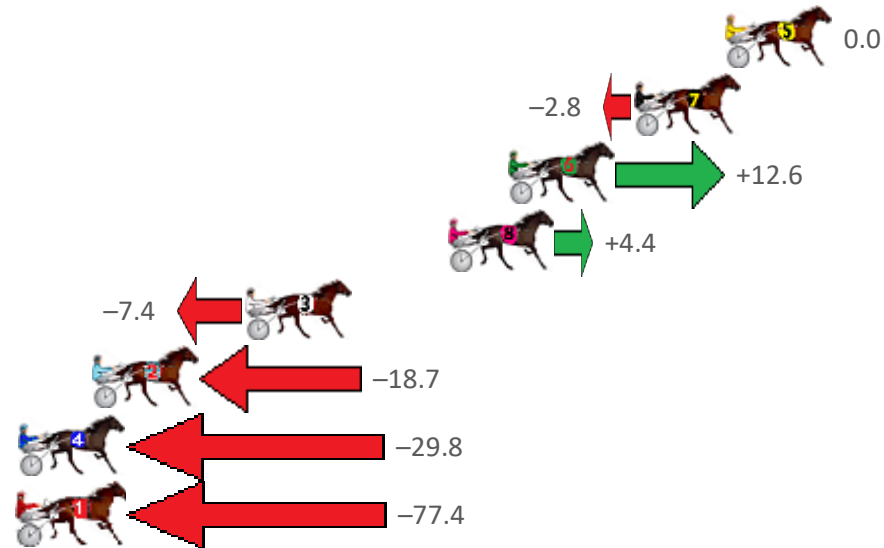

Albion Park Race 9 Distance 2138m

Saturday, 9 January 2021

Gross Time: 2:34.80 MileRate: 1:56.50 LeadTime: 36.90s First Qtr: 31.00s Second Qtr: 30.40s Third Qtr: 28.60s Fourth Qtr: 27.90s

NoHorse	Plc	Margin	Time	800Time (W)	400 Time (W)
5 FROST EN ICE	1	0.0m	2:34.80	56.50s (0)	27.90s (0)
7 SAUCY DREAMS	2	3.6m	2:35.06	56.70s (1)	28.12s (1)
6 MADAMOISELLE JUJON	3	8.6m	2:35.43	55.62s (1)	27.61s (2)
8 LOOKING FABULOUS	4	11.0m	2:35.61	56.19s (1)	28.11s (2)
3 IMA BEACH BABE	5	19.0m	2:36.19	57.02s (0)	28.48s (0)
2 ATOMIC BOMBSHELL	6	25.1m	2:36.64	57.81s (0)	29.25s (0)
4 JOICE MARY	7	40.4m	2:37.76	58.59s (1)	30.08s (1)
1 CHASIN DREAMZ	8	97.0m	2:41.92	61.94s (0)	30.47s (0)

Finish Position and metres gained from 800m

Sectionals
Powered by

PJ HARNES ANALYSER **NEW**

Learn the power of sectionals

Check us out at www.pjdata.com.au

The Racing Queensland Board (trading as Racing Queensland) and provider are not responsible for the completeness or accuracy of any of the information contained herein, and makes no representations about its suitability for any purpose.