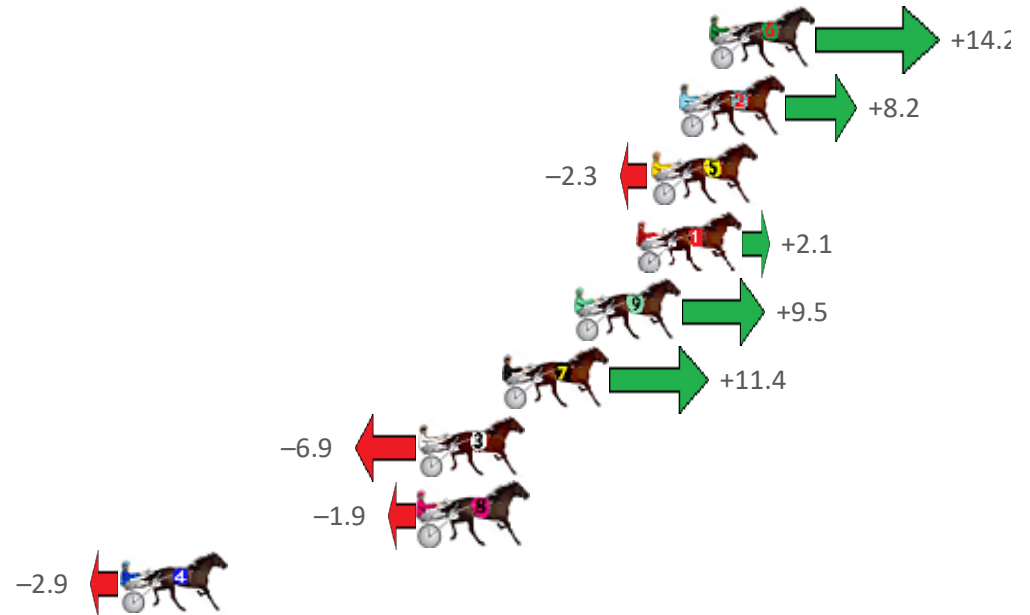

Albion Park Race 8 Distance 1660m

Saturday, 9 January 2021

Gross Time: 1:57.90 MileRate: 1:54.30 LeadTime: 3.50s First Qtr: 27.90s Second Qtr: 29.20s Third Qtr: 28.70s Fourth Qtr: 28.60s

NoHorse	Plc	Margin	Time	800Time (W)	400 Time (W)
6 LA PLAYER	1	0.0m	1:57.90	56.29s (1)	28.05s (2)
2 VIENNA BOY	2	1.2m	1:57.99	56.72s (1)	28.46s (2)
5 THE FORTUNATE SON	3	2.3m	1:58.07	57.46s (0)	28.76s (0)
1 NOTORIOUS	4	2.9m	1:58.12	57.15s (0)	28.51s (0)
9 MISTER FINNIGAN	5	5.3m	1:58.30	56.62s (0)	28.04s (0)
7 ONE OFF	6	8.2m	1:58.52	56.49s (0)	28.29s (1)
3 DENNINGTON HEIGHTS	7	11.5m	1:58.76	57.79s (1)	29.23s (1)
8 BEEF CITY BLAZE	8	11.5m	1:58.76	57.44s (0)	28.81s (0)
4 WESTERN HEIR	9	23.3m	1:59.65	57.51s (1)	29.26s (2)

Finish Position and metres gained from 800m

Sectionals
Powered by

PJ HARNESS ANALYSER **NEW**

Learn the power of sectionals

Check us out at www.pjdata.com.au

The Racing Queensland Board (trading as Racing Queensland) and provider are not responsible for the completeness or accuracy of any of the information contained herein, and makes no representations about its suitability for any purpose.