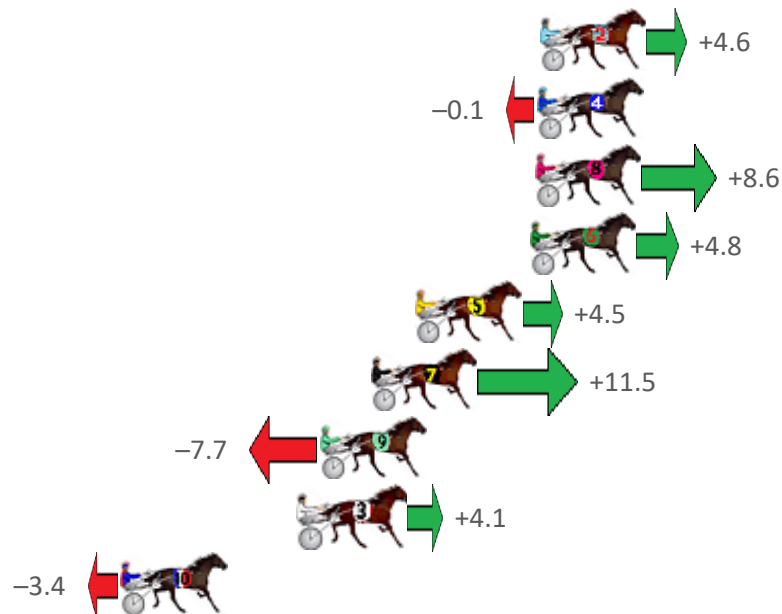

Albion Park Race 4 Distance 1660m

Saturday, 9 January 2021

Gross Time: 1:58.90 MileRate: 1:55.30 LeadTime: 3.60s First Qtr: 28.20s Second Qtr: 29.40s Third Qtr: 29.60s Fourth Qtr: 28.10s

NoHorse	Plc	Margin	Time	800Time (W)	400 Time (W)
2 JUST JOSHIN	1	0.0m	1:58.90	57.37s (0)	27.79s (0)
4 BOHANNAN	2	0.1m	1:58.91	57.71s (0)	28.11s (0)
8 MACH LE MORE	3	0.2m	1:58.91	57.08s (0)	27.51s (0)
6 MASTER CATCH	4	0.4m	1:58.93	57.36s (1)	27.81s (1)
5 GOOD AS IT GETS	5	4.9m	1:59.26	57.38s (1)	27.83s (1)
7 THEARTOFINFUSION	6	6.7m	1:59.39	56.88s (1)	27.24s (1)
9 BOMB SUIT	7	8.7m	1:59.54	58.25s (1)	28.71s (1)
3 SONNY ORLANDO	8	9.5m	1:59.60	57.41s (1)	27.79s (1)
10 OYSTER STRIDE	9	16.6m	2:00.13	57.94s (0)	28.28s (0)

Finish Position and metres gained from 800m

Sectionals
Powered by

PJ HARNESS ANALYSER **NEW**

Learn the power of sectionals

Check us out at www.pjdata.com.au

The Racing Queensland Board (trading as Racing Queensland) and provider are not responsible for the completeness or accuracy of any of the information contained herein, and makes no representations about its suitability for any purpose.