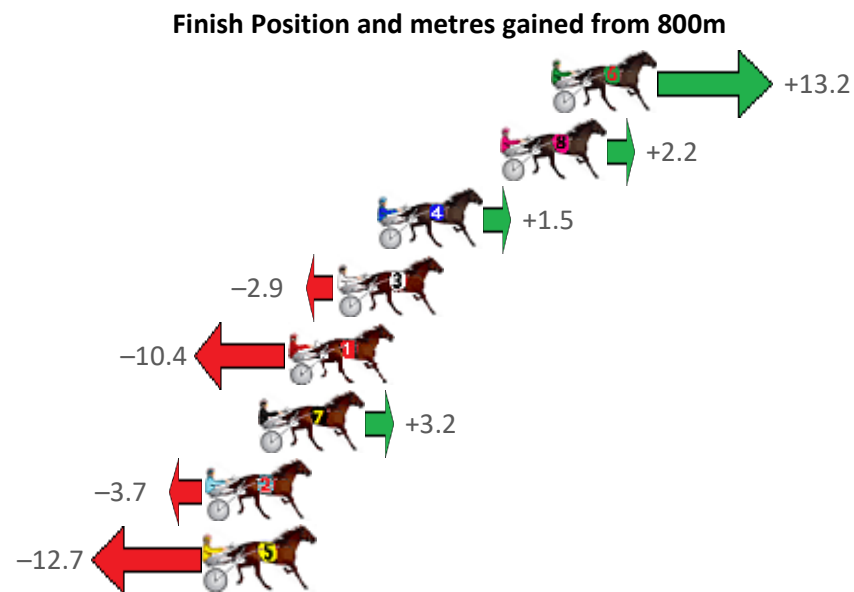

Albion Park Race 6 Distance 2138m

Saturday, 9 January 2021

Gross Time: 2:33.00 MileRate: 1:55.20 LeadTime: 37.40s First Qtr: 31.00s Second Qtr: 29.70s Third Qtr: 26.80s Fourth Qtr: 28.10s

NoHorse	Plc	Margin	Time	800Time (W)	400 Time (W)
6 MAJOR CAM	1	0.0m	2:33.00	54.00s (0)	27.16s (0)
8 CHEVRONS REWARD	2	2.0m	2:33.15	54.75s (0)	27.95s (0)
4 TENNYSON BROMAC	3	6.9m	2:33.51	54.80s (0)	27.98s (0)
3 LETS KATCHMEIFUCAN	4	8.5m	2:33.63	55.10s (1)	28.39s (2)
1 MATTGREGOR	5	10.4m	2:33.77	55.61s (0)	28.83s (0)
7 NORTHVIEW HUSTLER	6	11.6m	2:33.86	54.68s (1)	28.23s (2)
2 SUBTLE DELIGHT	7	13.7m	2:34.01	55.15s (1)	28.39s (1)
5 FAME ASSURED	8	13.7m	2:34.01	55.77s (1)	29.00s (1)

Sectionals
Powered by

PJ HARNES ANALYSER **NEW**

Learn the power of sectionals

Check us out at www.pjdata.com.au

The Racing Queensland Board (trading as Racing Queensland) and provider are not responsible for the completeness or accuracy of any of the information contained herein, and makes no representations about its suitability for any purpose.