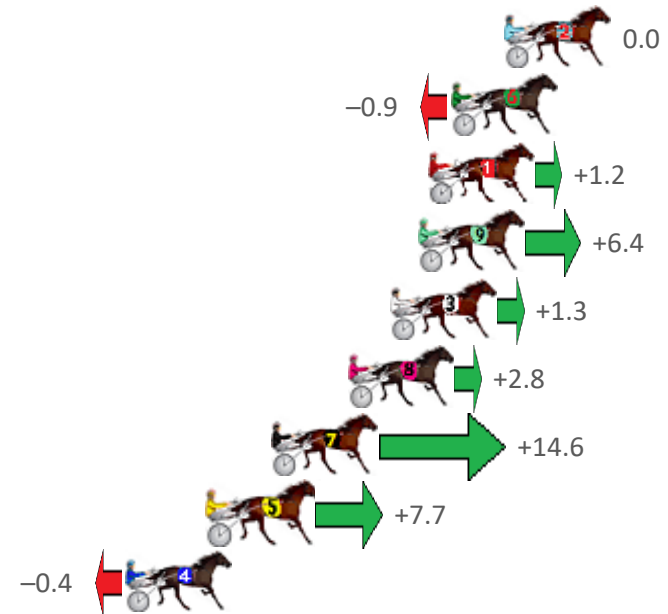

Albion Park Race 5 Distance 2138m

Saturday, 9 January 2021

Gross Time: 2:33.20 MileRate: 1:55.30 LeadTime: 37.20s First Qtr: 29.90s Second Qtr: 29.90s Third Qtr: 28.00s Fourth Qtr: 28.20s

NoHorse	Plc	Margin	Time	800Time (W)	400 Time (W)
2 TACTICAL RESPONSE	1	0.0m	2:33.20	56.20s (0)	28.20s (0)
6 ALWAYS A SECRET	2	2.1m	2:33.36	56.26s (1)	28.29s (1)
1 FIRE AND ICE	3	3.0m	2:33.42	56.12s (0)	28.03s (0)
9 MISTER DONALD	4	3.4m	2:33.45	55.75s (2)	28.13s (2)
3 MAJORDOIT	5	4.5m	2:33.53	56.11s (1)	28.12s (1)
8 CHERRYS THE BEST	6	6.2m	2:33.66	56.00s (0)	27.93s (0)
7 PACIFIC DRUMS	7	9.2m	2:33.88	55.18s (1)	28.13s (1)
5 TRUE CONFESSIONS	8	11.7m	2:34.07	55.66s (1)	28.07s (2)
4 GODDESS JUJON	9	15.0m	2:34.31	56.23s (1)	28.59s (2)

Finish Position and metres gained from 800m

Sectionals
Powered by

PJ HARNESS ANALYSER **NEW**

Learn the power of sectionals

Check us out at www.pjdata.com.au

The Racing Queensland Board (trading as Racing Queensland) and provider are not responsible for the completeness or accuracy of any of the information contained herein, and makes no representations about its suitability for any purpose.