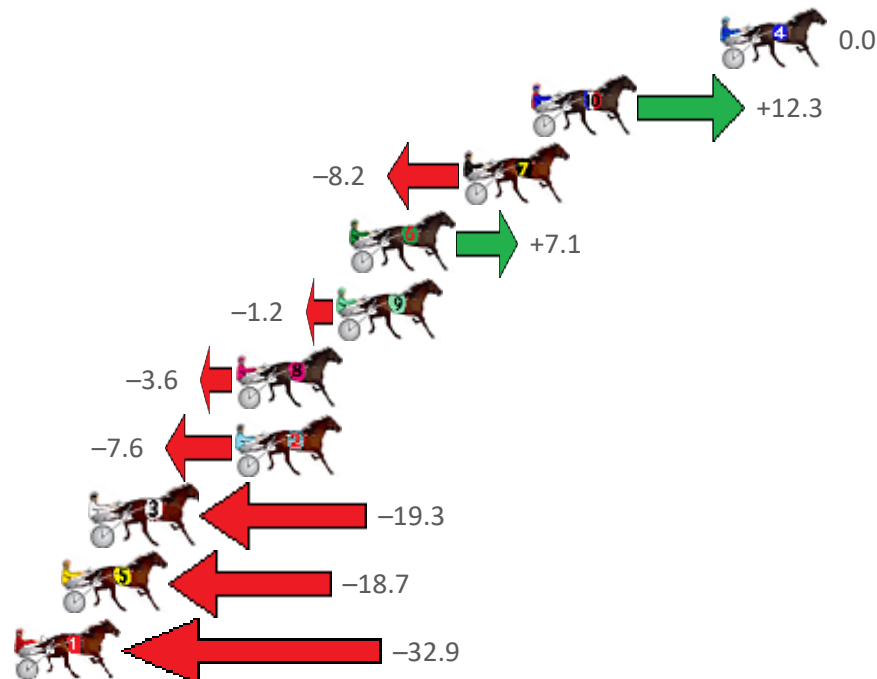

Albion Park Race 1 Distance 2138m

Saturday, 9 January 2021

Gross Time: 2:31.30 MileRate: 1:53.90 LeadTime: 36.50s First Qtr: 29.30s Second Qtr: 29.10s Third Qtr: 27.20s Fourth Qtr: 29.20s

NoHorse	Plc	Margin	Time	800Time (W)	400 Time (W)
4 SPEEDY DOMINIC	1	0.0m	2:31.30	56.40s (0)	29.20s (0)
10 CARLA CLARE	2	7.5m	2:31.87	55.54s (2)	28.80s (1)
7 MAJOR ROLL	3	10.2m	2:32.08	56.97s (1)	29.68s (1)
6 SMITHSTARS LEXUS	4	14.7m	2:32.43	55.90s (1)	28.63s (2)
9 GEORGIE MARTIN	5	15.2m	2:32.46	56.48s (2)	29.68s (1)
8 LETTERKENNY BOY	6	19.2m	2:32.77	56.65s (0)	28.55s (1)
2 ALE ALE KAI	7	19.2m	2:32.77	56.93s (1)	28.97s (1)
3 OUR LITTLE DIGGER	8	24.9m	2:33.21	57.75s (0)	30.46s (0)
5 RUN BOY RUN	9	26.1m	2:33.30	57.71s (1)	30.12s (0)
1 MISS MONEYBAGS	10	44.3m	2:34.69	58.71s (0)	30.27s (0)

Finish Position and metres gained from 800m

Sectionals
Powered by

PJ HARNES ANALYSER **NEW**

Learn the power of sectionals

Check us out at www.pjdata.com.au

The Racing Queensland Board (trading as Racing Queensland) and provider are not responsible for the completeness or accuracy of any of the information contained herein, and makes no representations about its suitability for any purpose.