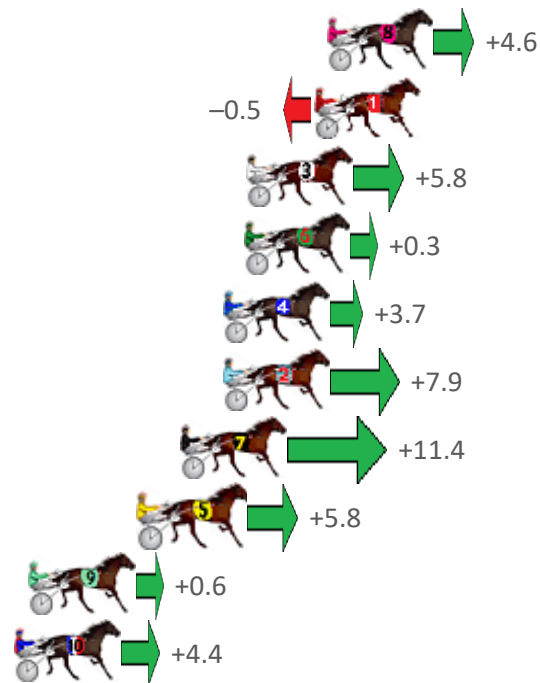

Albion Park Race 2 Distance 1660m

Saturday, 9 January 2021

Gross Time: 1:56.80 MileRate: 1:53.20 LeadTime: 3.40s First Qtr: 26.90s Second Qtr: 29.50s Third Qtr: 28.50s Fourth Qtr: 28.50s

NoHorse	Plc	Margin	Time	800Time (W)	400 Time (W)
8 SAM IS PERFECTION	1	0.0m	1:56.80	56.67s (0)	28.17s (0)
1 DAPPER	2	0.5m	1:56.84	57.04s (0)	28.54s (0)
3 HANDSOME HERO	3	3.2m	1:57.04	56.59s (0)	28.09s (0)
6 IDEAL WORLD	4	3.3m	1:57.05	56.98s (1)	28.58s (1)
4 SIR JULIAN	5	4.1m	1:57.11	56.74s (1)	28.22s (1)
2 ITZ BETTOR TO WIN	6	4.1m	1:57.11	56.44s (1)	27.93s (1)
7 JONAH JONES	7	5.8m	1:57.23	56.19s (1)	27.79s (2)
5 ARTHUR LOWE	8	7.4m	1:57.35	56.59s (0)	28.06s (0)
9 INVINCIBLE LOXTON	9	11.8m	1:57.68	56.96s (2)	28.87s (2)
10 SMOKEY QUARTZ	10	12.4m	1:57.73	56.69s (2)	28.57s (2)

Finish Position and metres gained from 800m

Sectionals
Powered by

PJ HARNESS ANALYSER **NEW**

Learn the power of sectionals

Check us out at www.pjdata.com.au

The Racing Queensland Board (trading as Racing Queensland) and provider are not responsible for the completeness or accuracy of any of the information contained herein, and makes no representations about its suitability for any purpose.