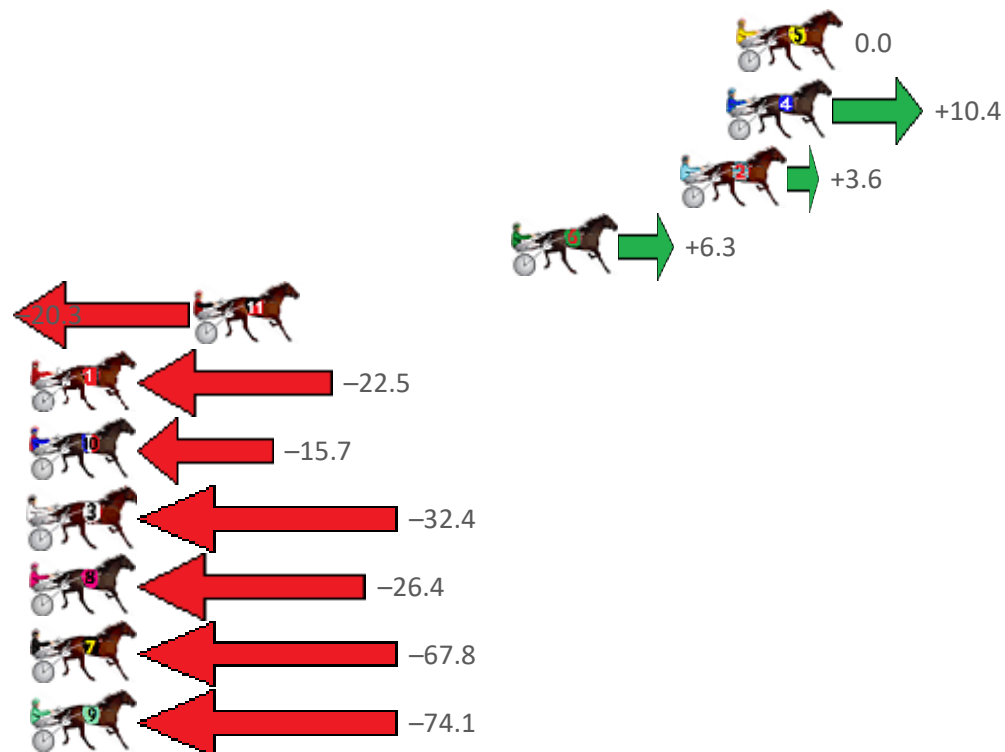

Albion Park Race 2 Distance 2138m

Friday, 15 January 2021

Gross Time: 2:40.20 MileRate: 2:00.60 LeadTime: 38.80s First Qtr: 30.50s Second Qtr: 30.90s Third Qtr: 29.90s Fourth Qtr: 30.10s

NoHorse	Plc	Margin	Time	800Time (W)	400 Time (W)
5 CHASING GREAT	1	0.0m	2:40.20	60.00s (0)	30.10s (0)
4 ROCKET NOVA	2	0.4m	2:40.23	59.22s (1)	29.49s (2)
2 KAPAI	3	2.2m	2:40.37	59.73s (1)	30.17s (1)
6 COME AT ME	4	8.9m	2:40.90	59.53s (1)	29.57s (2)
11 DAVEY MAC	5	21.5m	2:41.89	61.51s (1)	31.32s (0)
1 DAY TOURER	6	31.1m	2:42.65	61.68s (0)	31.57s (1)
10 CRAZY BEN	7	33.3m	2:42.83	61.17s (0)	30.81s (1)
3 NORAHS FLING	8	36.6m	2:43.09	62.42s (0)	32.00s (0)
8 NO LOVE ABOUT IT	9	39.6m	2:43.32	61.97s (0)	31.64s (0)
7 TOUCHE DE FLING	10	88.0m	2:47.14	65.06s (1)	34.57s (1)
9 HEDGE YOUR BET	11	139.1m	2:51.17	65.53s (0)	33.40s (0)

Finish Position and metres gained from 800m

Sectionals
Powered by

PJ HARNESS ANALYSER **NEW**

Learn the power of sectionals

Check us out at www.pjdata.com.au

The Racing Queensland Board (trading as Racing Queensland) and provider are not responsible for the completeness or accuracy of any of the information contained herein, and makes no representations about its suitability for any purpose.