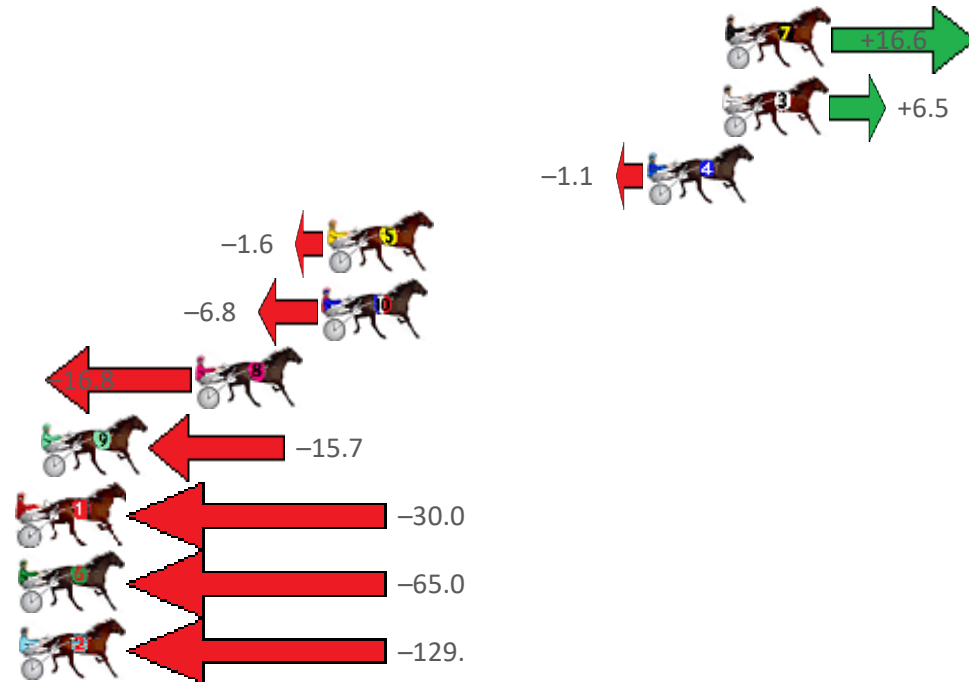

Albion Park Race 7 Distance 1660m

Friday, 15 January 2021

Gross Time: 1:59.20 MileRate: 1:55.50 LeadTime: 3.50s First Qtr: 28.20s Second Qtr: 31.20s Third Qtr: 28.80s Fourth Qtr: 27.50s

NoHorse	Plc	Margin	Time	800Time (W)	400 Time (W)
7 SLINGSHOT	1	0.0m	1:59.20	55.14s (1)	26.57s (1)
3 ROCKNROLL SWINGER	2	0.1m	1:59.21	55.85s (1)	27.21s (1)
4 HUNTAWAY	3	3.1m	1:59.42	56.38s (1)	27.71s (1)
5 FORTES IN FIDE	4	15.8m	2:00.34	56.41s (0)	27.61s (0)
10 MONTANA LAD	5	16.0m	2:00.36	56.78s (0)	27.96s (0)
8 ROGER THAT	6	21.0m	2:00.72	57.48s (0)	28.62s (0)
9 SUN SAFE	7	27.1m	2:01.16	57.40s (1)	28.71s (1)
1 MAJOR TRALEE	8	30.0m	2:01.37	58.40s (0)	29.51s (0)
6 A KERRY MAN	9	120.0m	2:07.88	60.85s (0)	30.23s (0)
2 ALLSTAR SEA	10	199.7m	2:13.65	65.38s (0)	32.95s (0)

Finish Position and metres gained from 800m

Sectionals
Powered by

PJ HARNESS ANALYSER **NEW**

Learn the power of sectionals

Check us out at www.pjdata.com.au

The Racing Queensland Board (trading as Racing Queensland) and provider are not responsible for the completeness or accuracy of any of the information contained herein, and makes no representations about its suitability for any purpose.