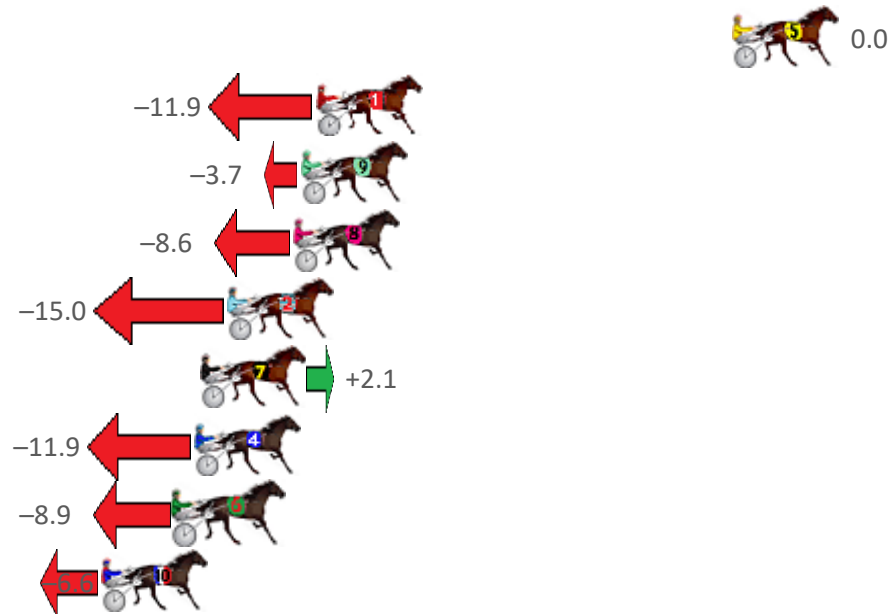

Albion Park Race 6 Distance 1660m

Friday, 15 January 2021

Gross Time: 1:58.40 MileRate: 1:54.80 LeadTime: 3.50s First Qtr: 28.00s Second Qtr: 31.10s Third Qtr: 28.30s Fourth Qtr: 27.50s

NoHorse	Plc	Margin	Time	800Time (W)	400 Time (W)
5 BETTERTHANDIAMOND	1	0.0m	1:58.40	55.80s (0)	27.50s (0)
1 CALL ME TRISH	2	16.5m	1:59.59	56.63s (0)	28.20s (0)
9 ROYAL OBSESSION	3	17.1m	1:59.64	56.06s (1)	27.97s (2)
8 FEARLESS FAITH	4	17.4m	1:59.66	56.40s (0)	27.95s (0)
2 SUBTLE ADVICE	5	20.0m	1:59.85	56.84s (1)	28.46s (1)
7 IN THE PAPER	6	21.1m	1:59.93	55.65s (1)	27.90s (2)
4 STUDLEIGH STRIDE	7	21.3m	1:59.94	56.63s (1)	28.19s (1)
6 ILLAWONG DREAMTIM	8	22.1m	1:60.00	56.42s (0)	27.97s (0)
10 GOLIGHTLY	9	25.0m	2:00.21	56.26s (1)	28.14s (1)

Finish Position and metres gained from 800m

Sectionals
Powered by

PJ HARNES ANALYSER **NEW**

Learn the power of sectionals

Check us out at www.pjdata.com.au

The Racing Queensland Board (trading as Racing Queensland) and provider are not responsible for the completeness or accuracy of any of the information contained herein, and makes no representations about its suitability for any purpose.