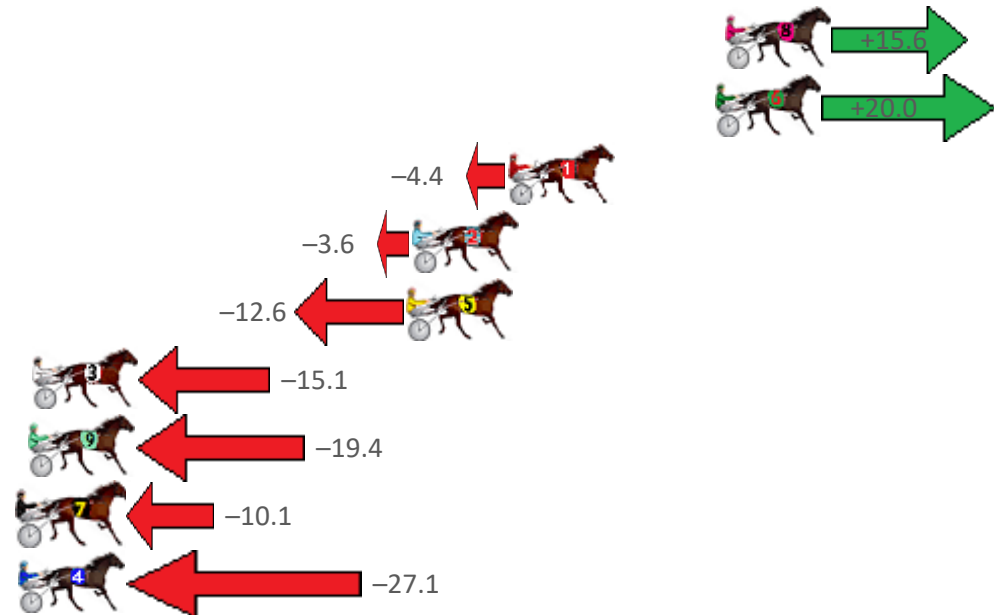

Albion Park Race 5 Distance 2138m

Friday, 15 January 2021

Gross Time: 2:33.20 MileRate: 1:55.30 LeadTime: 37.50s First Qtr: 29.50s Second Qtr: 28.70s Third Qtr: 28.70s Fourth Qtr: 28.80s

NoHorse	Plc	Margin	Time	800Time (W)	400 Time (W)
8 MACHS MARETA	1	0.0m	2:33.20	56.39s (2)	28.80s (1)
6 PROSECUTION WITNESS	2	0.4m	2:33.23	56.07s (2)	28.50s (1)
1 RANIERI	3	8.6m	2:33.85	57.81s (0)	28.99s (0)
2 CHANCELESS CENTURY	4	12.4m	2:34.14	57.76s (0)	28.94s (0)
5 BLUE IVY	5	12.6m	2:34.15	58.40s (0)	29.70s (0)
3 ASHKII	6	27.5m	2:35.28	58.58s (1)	29.39s (0)
9 GOTTA MOMENT	7	27.6m	2:35.29	58.89s (1)	29.85s (2)
7 GASMONKEY	8	29.3m	2:35.41	58.22s (1)	29.61s (2)
4 ITS SUPER EASY	9	31.1m	2:35.55	59.44s (1)	30.12s (1)

Finish Position and metres gained from 800m

Sectionals
Powered by

PJ HARNESS ANALYSER **NEW**

Learn the power of sectionals

Check us out at www.pjdata.com.au

The Racing Queensland Board (trading as Racing Queensland) and provider are not responsible for the completeness or accuracy of any of the information contained herein, and makes no representations about its suitability for any purpose.