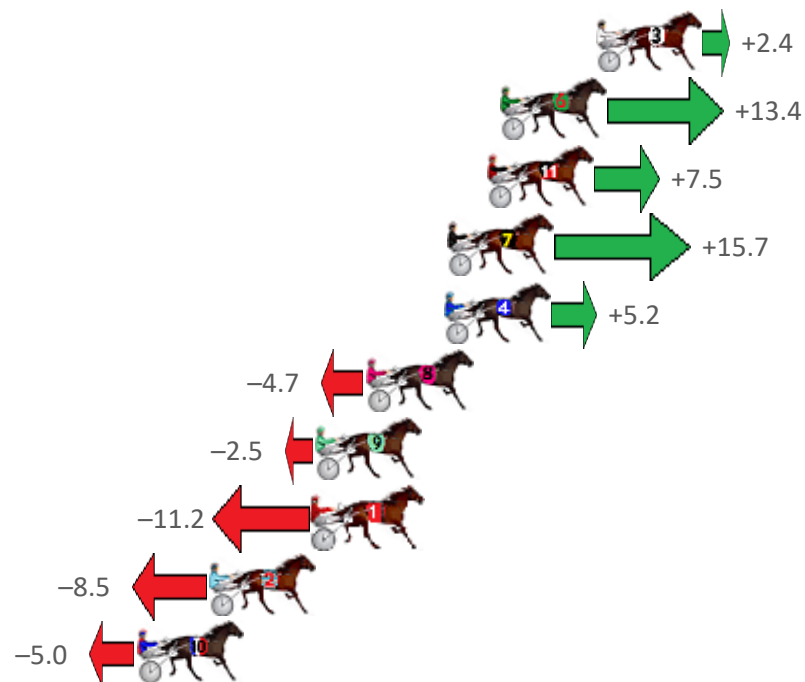

Albion Park Race 8 Distance 2138m

Friday, 15 January 2021

Gross Time: 2:33.90 MileRate: 1:55.80 LeadTime: 38.10s First Qtr: 29.10s Second Qtr: 29.70s Third Qtr: 27.80s Fourth Qtr: 29.20s

NoHorse	Plc	Margin	Time	800Time (W)	400 Time (W)
3 CORSINI	1	0.0m	2:33.90	56.83s (1)	29.20s (0)
6 FOND MEMORIES	2	3.8m	2:34.19	56.05s (2)	29.01s (2)
11 KENSINGTON BILL	3	4.3m	2:34.23	56.47s (2)	29.28s (1)
7 CHERRYS THE BEST	4	5.9m	2:34.35	55.89s (1)	28.48s (2)
4 HOT ROD HEAVEN	5	6.0m	2:34.36	56.63s (1)	28.81s (2)
8 SWEET AS	6	9.1m	2:34.60	57.33s (0)	29.05s (0)
9 LETTERKENNY BOY	7	11.1m	2:34.75	57.18s (0)	28.86s (0)
1 HAVING THE FAITH	8	11.2m	2:34.76	57.79s (0)	29.52s (0)
2 RIVERLEIGH ROCKET	9	15.3m	2:35.07	57.60s (1)	29.63s (1)
10 WESTERN HEIR	10	18.2m	2:35.29	57.35s (0)	29.29s (1)

Finish Position and metres gained from 800m

Sectionals
Powered by

PJ HARNESS ANALYSER **NEW**

Learn the power of sectionals

Check us out at www.pjdata.com.au

The Racing Queensland Board (trading as Racing Queensland) and provider are not responsible for the completeness or accuracy of any of the information contained herein, and makes no representations about its suitability for any purpose.