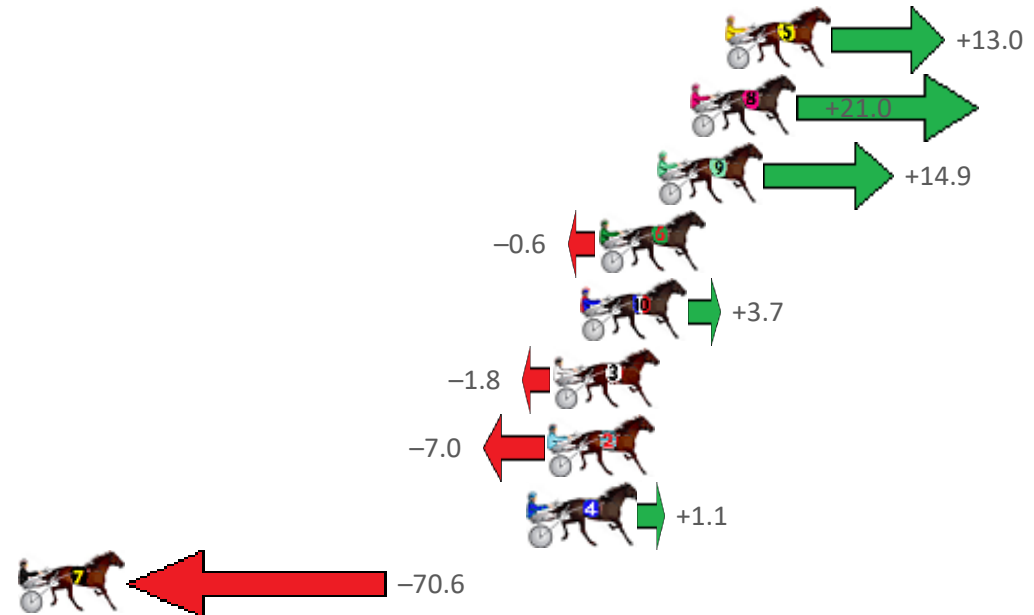

Albion Park Race 3 Distance 1660m

Friday, 15 January 2021

Gross Time: 2:03.10 MileRate: 1:59.40 LeadTime: 3.40s First Qtr: 29.50s Second Qtr: 32.00s Third Qtr: 29.30s Fourth Qtr: 28.90s

NoHorse	Plc	Margin	Time	800Time (W)	400 Time (W)
5 BEEJAYS DELIGHT	1	0.0m	2:03.10	57.26s (1)	28.38s (2)
8 ROCK THE HOUSE	2	1.4m	2:03.21	56.68s (1)	28.17s (2)
9 TICK OF THE CLOCK	3	2.7m	2:03.30	57.12s (1)	28.05s (1)
6 THANKHEAVNFORGIRLS	4	5.0m	2:03.48	58.24s (1)	29.01s (1)
10 FAMOUS SHOES	5	5.7m	2:03.53	57.93s (0)	28.66s (0)
3 BRILLIANT ART	6	6.8m	2:03.62	58.33s (0)	29.09s (0)
2 TURN TURN FLYER	7	7.0m	2:03.63	58.71s (0)	29.40s (0)
4 NAUGHTYINHEAVEN	8	7.7m	2:03.68	58.12s (1)	28.78s (1)
7 SIR SEMPER FIDELIS	9	130.6m	2:13.01	63.31s (0)	31.82s (0)

Finish Position and metres gained from 800m

Sectionals
Powered by

PJ HARNESS ANALYSER **NEW**

Learn the power of sectionals

Check us out at www.pjdata.com.au

The Racing Queensland Board (trading as Racing Queensland) and provider are not responsible for the completeness or accuracy of any of the information contained herein, and makes no representations about its suitability for any purpose.