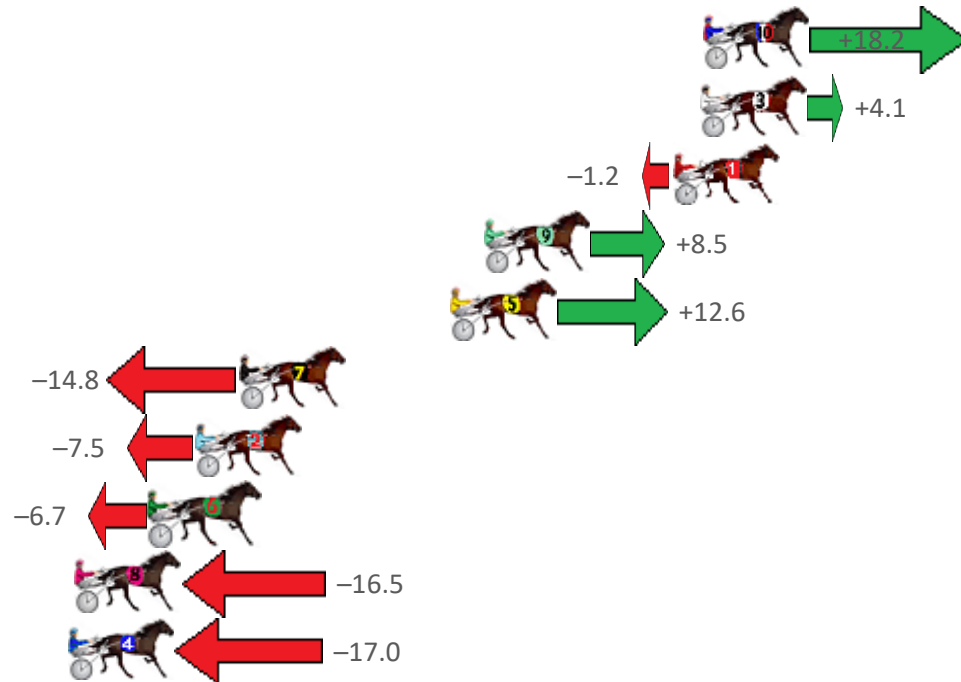

Albion Park Race 9 Distance 1660m

Friday, 15 January 2021

Gross Time: 1:56.10 MileRate: 1:52.50 LeadTime: 3.40s First Qtr: 27.40s Second Qtr: 28.90s Third Qtr: 28.40s Fourth Qtr: 28.00s

NoHorse	Plc	Margin	Time	800Time (W)	400 Time (W)
10 MISTER DONALD	1	0.0m	1:56.10	55.12s (2)	27.87s (2)
3 ROCKNROLL CLASSIC	2	0.1m	1:56.11	56.11s (0)	27.70s (0)
1 PARAVANI	3	1.2m	1:56.19	56.48s (0)	28.08s (0)
9 THATS HOW WEROLL	4	8.7m	1:56.74	55.80s (1)	27.83s (2)
5 IMASPORTSSTAR	5	10.0m	1:56.84	55.52s (2)	28.25s (2)
7 FRANCO LANDRY	6	18.4m	1:57.45	57.44s (1)	29.07s (1)
2 COMMODORE JUJON	7	20.1m	1:57.58	56.93s (1)	28.54s (1)
6 CASINO TOMMY	8	21.9m	1:57.71	56.87s (0)	28.54s (0)
8 AT WEST POINT	9	24.9m	1:57.93	57.56s (0)	29.08s (0)
4 KEY LARGO	10	25.2m	1:57.95	57.59s (1)	29.23s (1)

Finish Position and metres gained from 800m

Sectionals
Powered by

PJ HARNESS ANALYSER **NEW**

Learn the power of sectionals

Check us out at www.pjdata.com.au

The Racing Queensland Board (trading as Racing Queensland) and provider are not responsible for the completeness or accuracy of any of the information contained herein, and makes no representations about its suitability for any purpose.