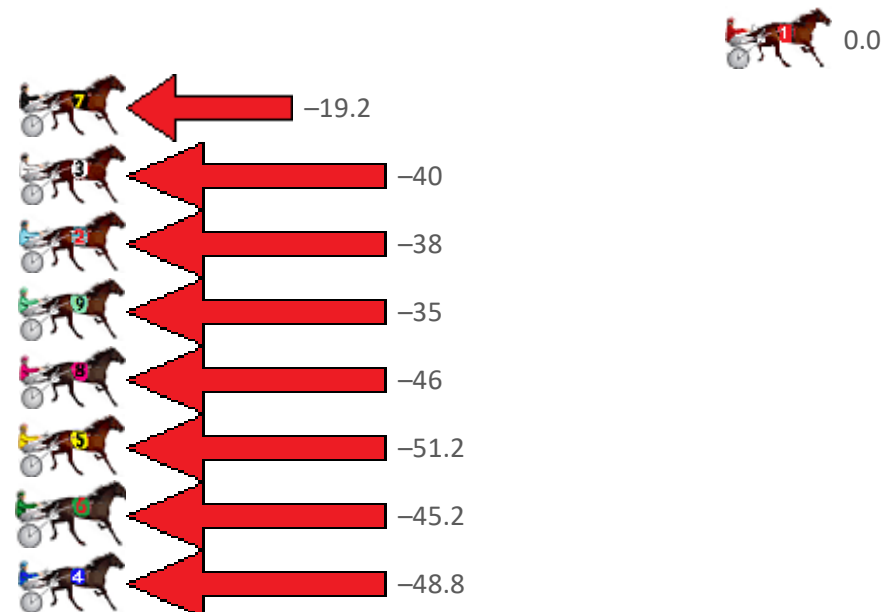

Albion Park Race 4 Distance 1660m

Friday, 15 January 2021

Gross Time: 1:57.20 MileRate: 1:53.60 LeadTime: 3.40s First Qtr: 28.40s Second Qtr: 30.40s Third Qtr: 28.10s Fourth Qtr: 26.90s

NoHorse	Plc	Margin	Time	800Time (W)	400 Time (W)
1 TARGARYEN	1	0.0m	1:57.20	55.00s (0)	26.90s (0)
7 BUTCHERFEELGOOD	2	42.6m	2:00.22	56.31s (1)	27.73s (1)
3 RANCHO MAN	3	44.7m	2:00.37	57.73s (1)	29.10s (1)
2 ROWDYS ACE	4	46.1m	2:00.47	57.54s (1)	28.75s (1)
9 DEADLY ROCKER	5	48.1m	2:00.61	57.36s (1)	28.59s (2)
8 BEE GEES BEST	6	50.4m	2:00.77	58.10s (0)	29.39s (0)
5 MONTANA PRIDE	7	60.8m	2:01.51	58.50s (0)	29.74s (0)
6 FEEL THE THRILL	8	61.0m	2:01.52	58.09s (0)	29.21s (0)
4 RAGNAROK	9	67.4m	2:01.98	58.34s (1)	28.95s (0)

Finish Position and metres gained from 800m

Sectionals
Powered by

PJ HARNES ANALYSER **NEW**

Learn the power of sectionals

Check us out at www.pjdata.com.au

The Racing Queensland Board (trading as Racing Queensland) and provider are not responsible for the completeness or accuracy of any of the information contained herein, and makes no representations about its suitability for any purpose.