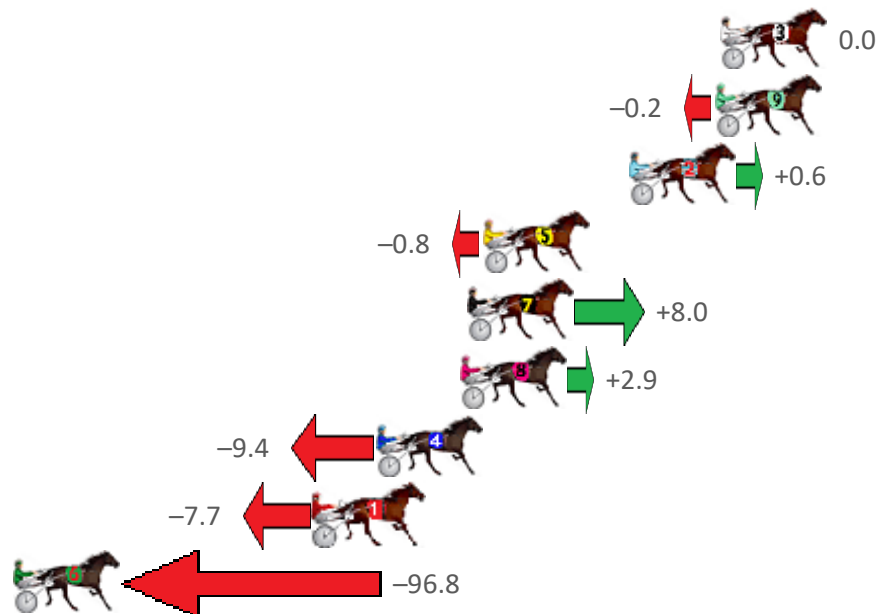

Albion Park Race 1 Distance 2138m

Friday, 15 January 2021

Gross Time: 2:43.80 MileRate: 2:03.30 LeadTime: 42.70s First Qtr: 31.30s Second Qtr: 31.80s Third Qtr: 29.50s Fourth Qtr: 28.50s

No	Horse	Plc	Margin	Time	800Time (W)	400 Time (W)
3	ROSEHILL MAGIC	1	0.0m	2:43.80	58.00s (0)	28.50s (0)
9	REDRIVERDEBBA	2	0.2m	2:43.81	58.01s (1)	28.47s (1)
2	LANSBURY	3	3.6m	2:44.07	57.96s (0)	28.41s (0)
5	MALABAR SPUR	4	9.4m	2:44.50	58.06s (1)	28.47s (2)
7	ALADDIN SANE	5	10.0m	2:44.55	57.42s (1)	27.83s (1)
8	ORLANDO JOLT	6	10.3m	2:44.57	57.79s (1)	28.22s (1)
4	THE REAPER	7	13.6m	2:44.82	58.68s (1)	29.07s (1)
1	KYVALLEY TINMAN	8	16.1m	2:45.01	58.56s (0)	28.90s (0)
6	HEART OF CHANGE	9	226.8m	3:00.78	64.98s (0)	32.52s (0)

Finish Position and metres gained from 800m

Sectionals
Powered by

PJ HARNESS ANALYSER **NEW**

Learn the power of sectionals

Check us out at www.pjdata.com.au

The Racing Queensland Board (trading as Racing Queensland) and provider are not responsible for the completeness or accuracy of any of the information contained herein, and makes no representations about its suitability for any purpose.