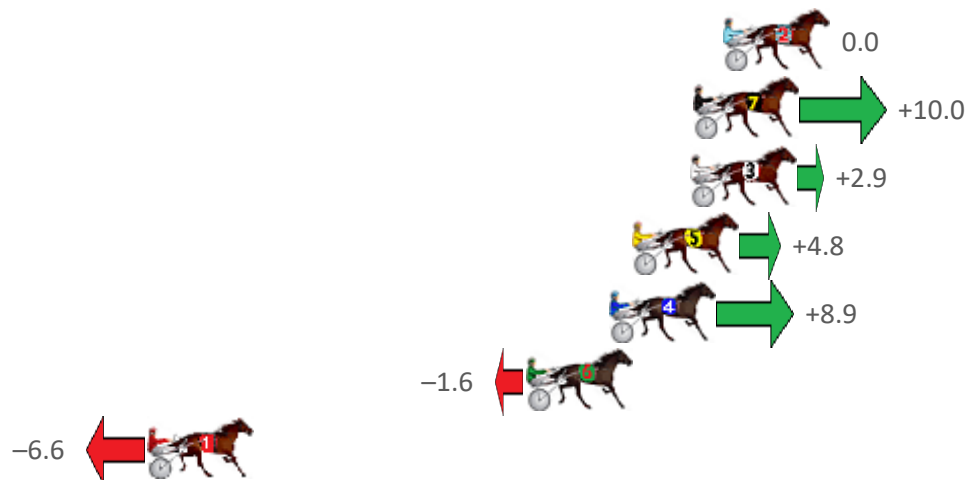

Albion Park Race 1 Distance 2138m

Friday, 26 March 2021

Gross Time: 2:42.80 MileRate: 2:02.50 LeadTime: 42.00s First Qtr: 30.40s Second Qtr: 31.70s Third Qtr: 29.10s Fourth Qtr: 29.60s

NoHorse	Plc	Margin	Time	800Time (W)	400 Time (W)
2 GREAT FANTASY	1	0.0m	2:42.80	58.70s (0)	29.60s (0)
7 ALADDIN SANE	2	1.2m	2:42.89	57.97s (1)	29.11s (1)
3 THE REAPER	3	1.3m	2:42.90	58.49s (0)	29.39s (0)
5 AVEROSS DON	4	3.6m	2:43.08	58.35s (0)	29.23s (0)
4 MELPARK MAGIC	5	4.5m	2:43.15	58.05s (0)	28.95s (0)
6 ONE NIGHT OUT	6	7.8m	2:43.41	58.82s (1)	29.98s (1)
1 SHEGOTSASS	7	22.8m	2:44.57	59.18s (1)	30.20s (1)

Finish Position and metres gained from 800m

Sectionals
Powered by

PJ HARNESS ANALYSER
HORSE REPORTS RAW DATA
All your sectional needs
Check us out at www.pjdata.com.au and now on Facebook

The Racing Queensland Board (trading as Racing Queensland) and provider are not responsible for the completeness or accuracy of any of the information contained herein, and makes no representations about its suitability for any purpose.