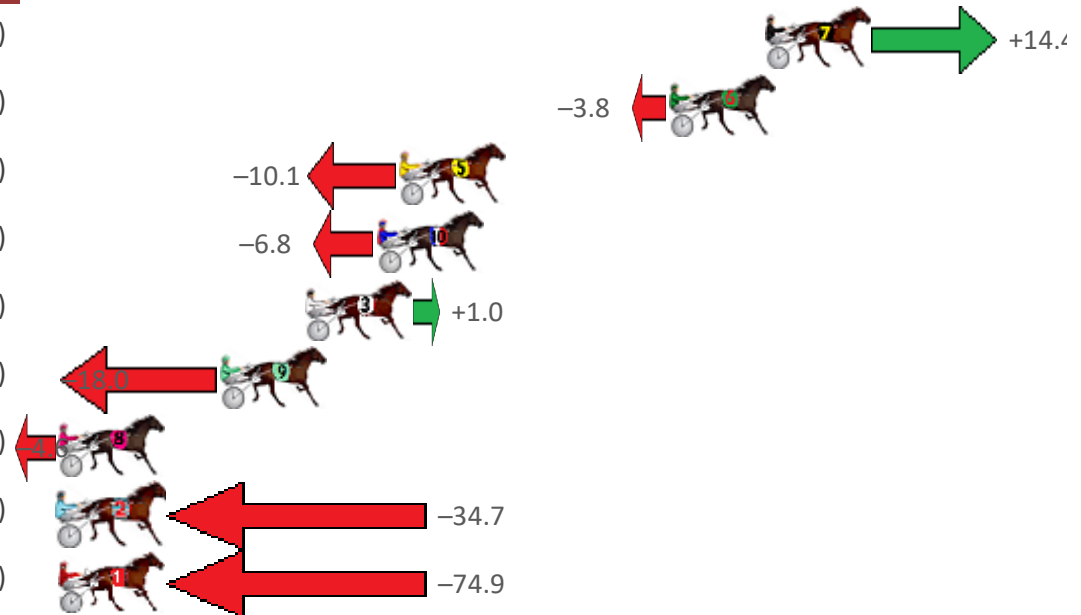

Albion Park Race 4 Distance 1660m

Friday, 26 March 2021

Gross Time: 1:59.20 MileRate: 1:55.50 LeadTime: 3.30s First Qtr: 27.90s Second Qtr: 30.10s Third Qtr: 28.30s Fourth Qtr: 29.60s

NoHorse	Plc	Margin	Time	800Time (W)	400 Time (W)
7 FAIRIESDELIGHT	1	0.0m	1:59.20	56.86s (1)	29.14s (2)
6 FEEL THE THRILL	2	3.8m	1:59.49	58.17s (0)	29.88s (0)
5 FIRE ME UP	3	14.5m	2:00.32	58.63s (0)	30.33s (0)
10 BONNIES A ROCKIN	4	15.4m	2:00.39	58.39s (1)	30.29s (1)
3 TACTFILLY MAGIC	5	18.2m	2:00.61	57.83s (0)	29.59s (0)
9 MAJOR TRALEE	6	21.6m	2:00.88	59.20s (1)	31.09s (1)
8 THE CASUAL GOOSE	7	30.8m	2:01.59	58.23s (1)	30.62s (1)
2 COUNTRY RUN	8	43.9m	2:02.61	60.40s (0)	31.81s (0)
1 BOPPIN THE BLUES	9	234.9m	2:17.42	63.29s (0)	32.90s (0)

Finish Position and metres gained from 800m

Sectionals
Powered by

PJ HARNESS ANALYSER
HORSE REPORTS RAW DATA
All your sectional needs
Check us out at www.pjdata.com.au and now on Facebook

The Racing Queensland Board (trading as Racing Queensland) and provider are not responsible for the completeness or accuracy of any of the information contained herein, and makes no representations about its suitability for any purpose.