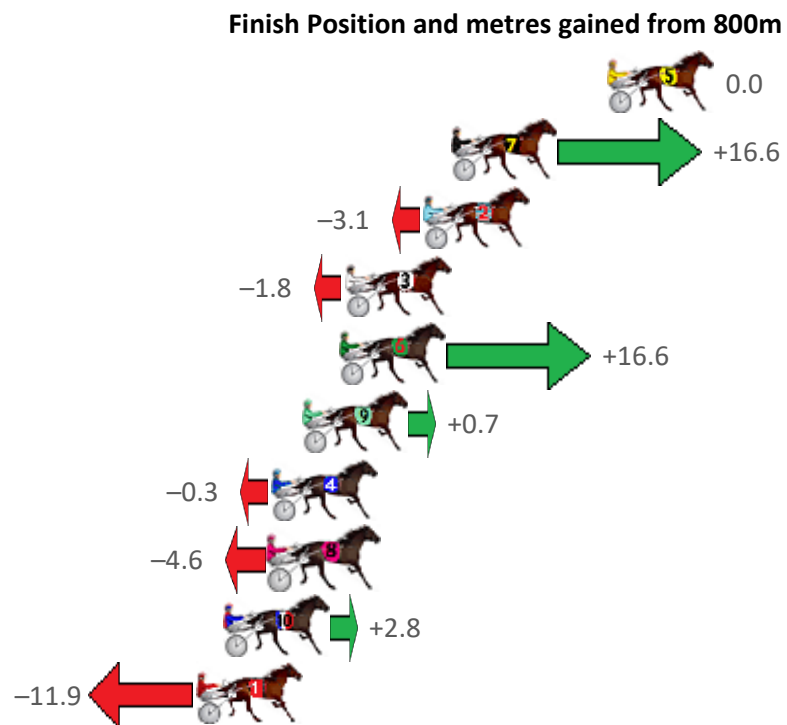

Albion Park Race 5 Distance 1660m

Friday, 26 March 2021

Gross Time: 1:59.00 MileRate: 1:55.30 LeadTime: 3.40s First Qtr: 28.00s Second Qtr: 31.40s Third Qtr: 28.30s Fourth Qtr: 27.90s

NoHorse	Plc	Margin	Time	800Time (W)	400 Time (W)
5 TEARAWAY DIAMOND	1	0.0m	1:59.00	56.20s (0)	27.90s (0)
7 SAVING MAJOR PERCY	2	6.2m	1:59.45	55.04s (1)	27.30s (2)
2 ROCKNROLL DUDE	3	7.3m	1:59.54	56.42s (0)	28.13s (0)
3 HOT EMBERS	4	10.4m	1:59.76	56.33s (1)	28.08s (2)
6 SQUARE DEALER	5	10.6m	1:59.78	55.04s (1)	27.30s (2)
9 BLUE MOON RISING	6	12.1m	1:59.89	56.15s (1)	28.00s (3)
4 SWEET AS	7	13.3m	1:59.98	56.22s (0)	27.96s (0)
8 WITH AUTHORITY	8	13.4m	1:59.98	56.52s (0)	28.26s (0)
10 ONE OFF	9	15.2m	2:00.12	56.00s (1)	27.94s (1)
1 BLISSFULDAY	10	16.3m	2:00.20	57.03s (1)	28.74s (1)

Sectionals
Powered by

PJ HARNESS ANALYSER
HORSE REPORTS RAW DATA
All your sectional needs
Check us out at www.pjdata.com.au and now on Facebook

The Racing Queensland Board (trading as Racing Queensland) and provider are not responsible for the completeness or accuracy of any of the information contained herein, and makes no representations about its suitability for any purpose.