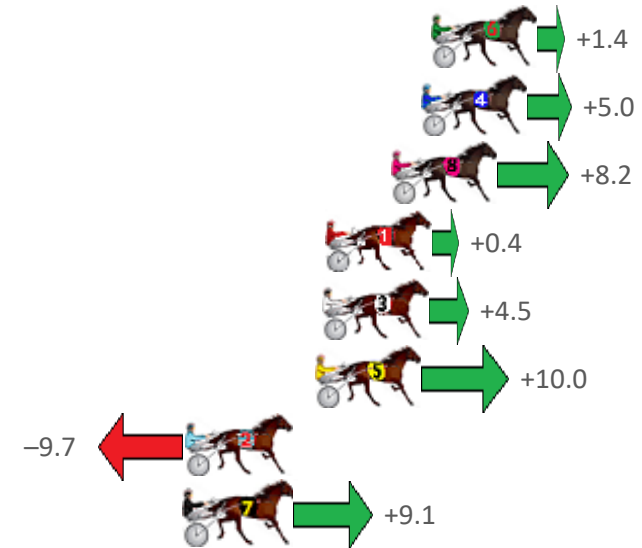

Albion Park Race 2 Distance 2138m

Friday, 26 March 2021

Gross Time: 2:37.50 MileRate: 1:58.50 LeadTime: 37.80s First Qtr: 31.30s Second Qtr: 30.60s Third Qtr: 28.90s Fourth Qtr: 28.90s

NoHorse	Plc	Margin	Time	800Time (W)	400 Time (W)
6 GASMONKEY	1	0.0m	2:37.50	57.70s (1)	28.90s (1)
4 FEEL THE THUNDER	2	0.4m	2:37.53	57.44s (1)	28.61s (1)
8 ROYAL OBSESSION	3	1.6m	2:37.62	57.21s (1)	28.93s (2)
1 CALL ME TRISH	4	4.2m	2:37.82	57.77s (0)	28.74s (0)
3 ARK ME	5	4.3m	2:37.83	57.48s (0)	28.55s (1)
5 TRUE STEPPER	6	4.6m	2:37.85	57.08s (1)	28.83s (2)
2 JAGGERS SWAGGER	7	9.7m	2:38.24	58.50s (0)	29.51s (0)
7 SUN SAFE	8	9.7m	2:38.24	57.15s (1)	28.79s (2)

Finish Position and metres gained from 800m

Sectionals
Powered by

PJ HARNESS ANALYSER

HORSE REPORTS RAW DATA

All your sectional needs

Check us out at www.pjdata.com.au and now on Facebook

The Racing Queensland Board (trading as Racing Queensland) and provider are not responsible for the completeness or accuracy of any of the information contained herein, and makes no representations about its suitability for any purpose.