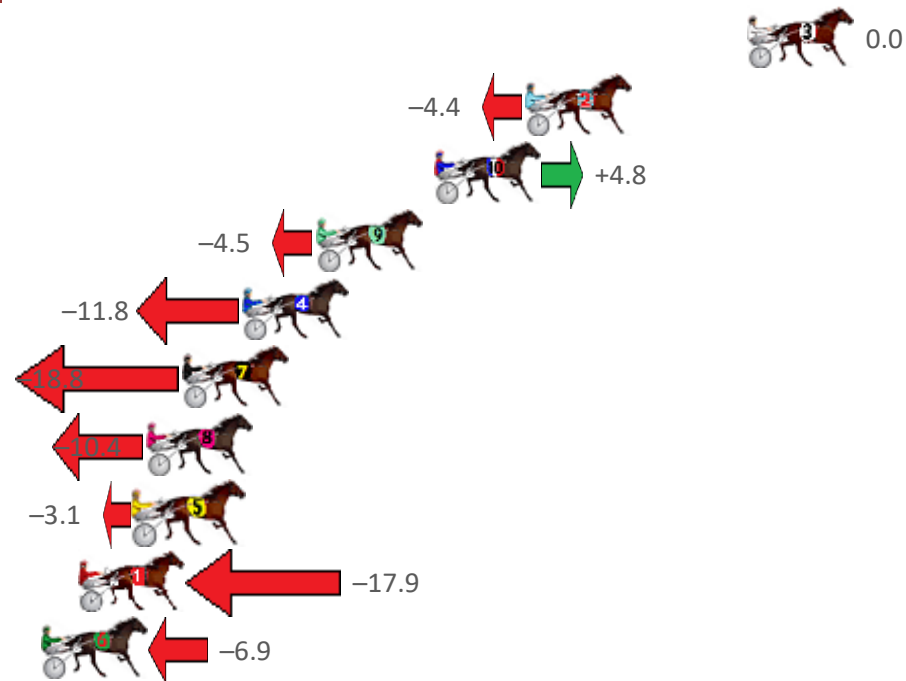

Albion Park Race 3 Distance 1660m

Friday, 26 March 2021

Gross Time: 2:00.80 MileRate: 1:57.10 LeadTime: 3.30s First Qtr: 28.20s Second Qtr: 31.80s Third Qtr: 28.60s Fourth Qtr: 28.90s

NoHorse	Plc	Margin	Time	800Time (W)	400 Time (W)
3 RISKY BUZINESS	1	0.0m	2:00.80	57.50s (0)	28.90s (0)
2 MELTON LUCKY	2	8.8m	2:01.47	57.81s (0)	29.14s (0)
10 GUTS	3	12.4m	2:01.74	57.16s (1)	29.35s (2)
9 WAVEDANCER	4	17.1m	2:02.10	57.82s (1)	29.22s (2)
4 A ROCKNROLL LEGACY	5	20.0m	2:02.32	58.34s (1)	29.60s (1)
7 CYCLONE KELLY	6	22.4m	2:02.50	58.84s (1)	30.12s (1)
8 DOWNTOWN LUCCA	7	23.8m	2:02.61	58.24s (0)	29.42s (0)
5 SHEZ GOT BLING	8	24.3m	2:02.64	57.72s (1)	29.47s (1)
1 SOMEWHEREINHEAVEN	9	26.5m	2:02.81	58.78s (0)	30.00s (0)
6 KOOKABURRAPRINCESS	10	28.7m	2:02.98	57.99s (2)	29.38s (1)

Finish Position and metres gained from 800m

Sectionals
Powered by

PJ HARNESS ANALYSER
HORSE REPORTS RAW DATA
All your sectional needs
Check us out at www.pjdata.com.au and now on Facebook

The Racing Queensland Board (trading as Racing Queensland) and provider are not responsible for the completeness or accuracy of any of the information contained herein, and makes no representations about its suitability for any purpose.