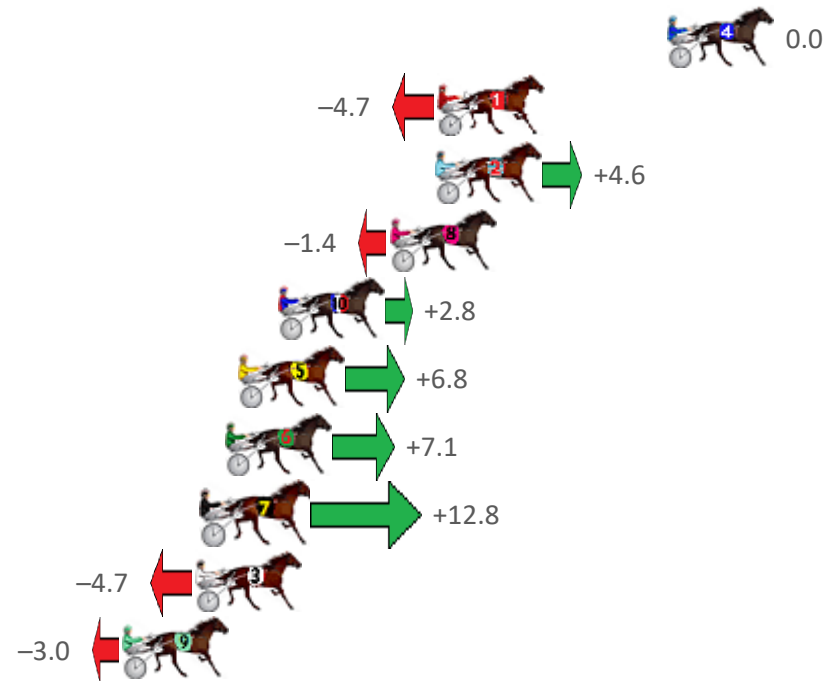

Albion Park Race 6 Distance 1660m

Friday, 26 March 2021

Gross Time: 1:57.80 MileRate: 1:54.20 LeadTime: 3.30s First Qtr: 27.50s Second Qtr: 30.90s Third Qtr: 28.00s Fourth Qtr: 28.10s

NoHorse	Plc	Margin	Time	800Time (W)	400 Time (W)
4 STINGER LINDENNY	1	0.0m	1:57.80	56.10s (0)	28.10s (0)
1 ROLL WITH ROCKY	2	9.1m	1:58.47	56.43s (0)	28.40s (0)
2 OUR LITTLE DIGGER	3	9.2m	1:58.48	55.78s (0)	27.78s (0)
8 TUAPEKA LIGHT	4	11.0m	1:58.61	56.20s (0)	28.21s (0)
10 LETTUCEFIRESTAR	5	15.4m	1:58.94	55.90s (0)	27.88s (0)
5 THE FORTUNATE SON	6	17.0m	1:59.06	55.63s (1)	28.73s (2)
6 COMMODORE JUJON	7	17.5m	1:59.09	55.60s (0)	28.04s (1)
7 BOMBADIER JUJON	8	18.4m	1:59.16	55.21s (1)	28.53s (2)
3 COPPERFIELD	9	18.7m	1:59.18	56.43s (1)	28.76s (1)
9 ICE PICK ANGIE	10	21.6m	1:59.40	56.31s (1)	28.63s (1)

Finish Position and metres gained from 800m

Sectionals
Powered by

PJ HARNESS ANALYSER
HORSE REPORTS RAW DATA
All your sectional needs
Check us out at www.pjdata.com.au and now on Facebook

The Racing Queensland Board (trading as Racing Queensland) and provider are not responsible for the completeness or accuracy of any of the information contained herein, and makes no representations about its suitability for any purpose.