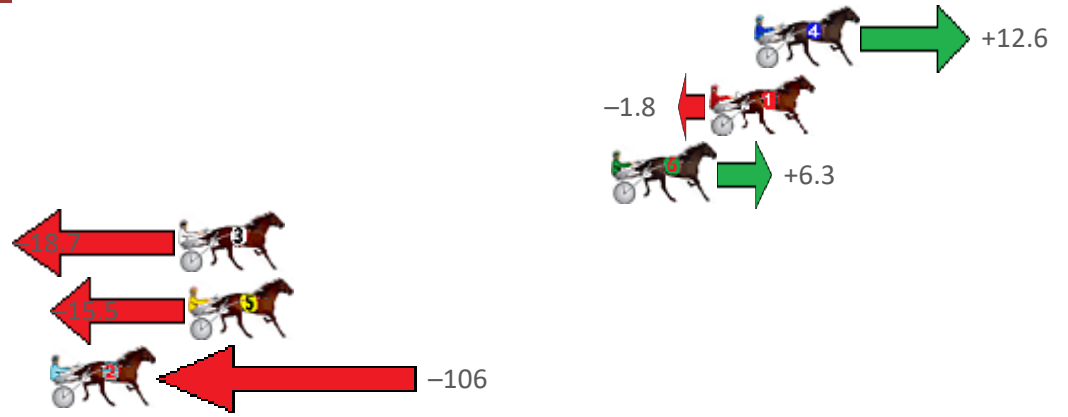

Albion Park Race 1 Distance 2138m

Friday, 21 May 2021

Gross Time: 2:52.00 MileRate: 2:09.50 LeadTime: 45.90s First Qtr: 32.30s Second Qtr: 33.20s Third Qtr: 29.60s Fourth Qtr: 31.00s

No Horse	Plc	Margin	Time	800Time (W)	400 Time (W)
4 HURRIKANE SPIRIT	1	0.0m	2:52.00	59.65s (0)	29.84s (1)
1 OKANAGAN	2	1.8m	2:52.15	60.74s (0)	31.14s (0)
6 IGNITE	3	5.7m	2:52.46	60.13s (1)	30.67s (1)
3 DOUBLETAP	4	22.9m	2:53.86	62.01s (0)	31.99s (0)
5 ALDEBARAN SELENA	5	22.5m	2:53.82	61.77s (1)	32.61s (1)
2 DEE DEE DIOR	6	125.5m	3:02.17	68.56s (0)	35.66s (0)

Finish Position and metres gained from 800m

Sectionals
Powered by

PJ HARNESS ANALYSER Version 3.05 Out Now!
HORSE REPORTS / RAW DATA
All your sectional needs Check us out at www.pjdata.com.au

The Racing Queensland Board (trading as Racing Queensland) and provider are not responsible for the completeness or accuracy of any of the information contained herein, and makes no representations about its suitability for any purpose.