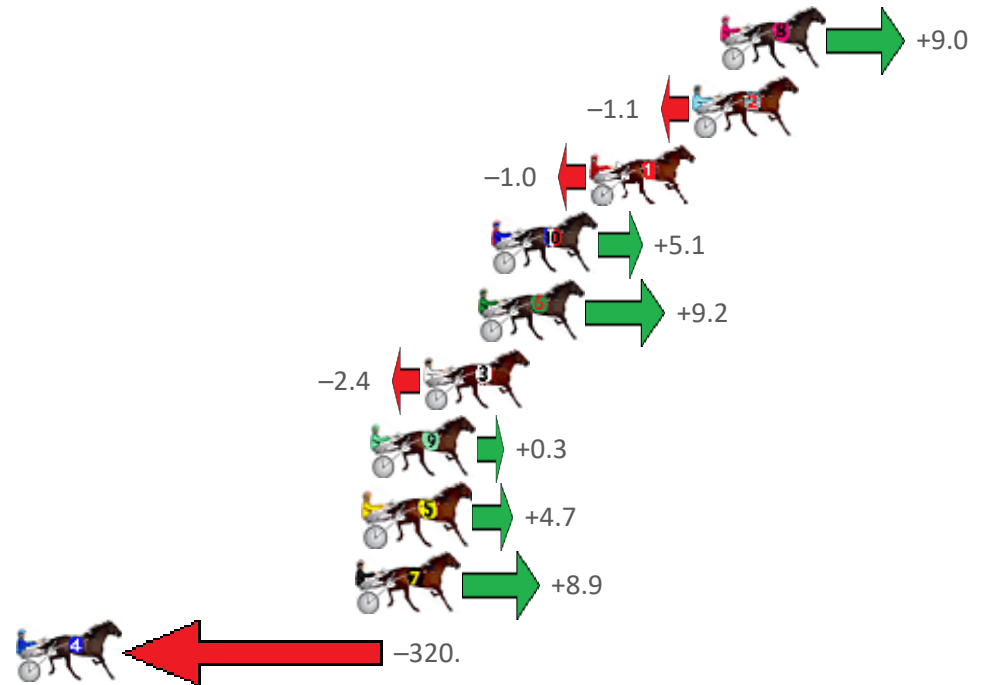

Albion Park Race 8 Distance 1660m

Friday, 21 May 2021

Gross Time: 1:59.20 MileRate: 1:55.50 LeadTime: 3.60s First Qtr: 28.60s Second Qtr: 30.90s Third Qtr: 27.80s Fourth Qtr: 28.30s

No Horse	Plc	Margin	Time	800Time (W)	400 Time (W)
8 DELIGHTFUL MAJOR	1	0.0m	1:59.20	55.47s (0)	27.62s (0)
2 MAJOR FERNCO	2	1.1m	1:59.28	56.18s (0)	28.38s (0)
1 YUKO	3	5.2m	1:59.59	56.17s (0)	28.37s (0)
10 HARPAGUS	4	9.1m	1:59.88	55.74s (0)	27.86s (0)
6 ETERNAL PROMISE	5	9.6m	1:59.91	55.46s (0)	27.58s (0)
3 STAGGER LEE	6	11.8m	2:00.08	56.27s (1)	28.30s (1)
9 KANYE CRUSADER	7	13.9m	2:00.23	56.08s (1)	28.22s (2)
5 HENRY HU	8	14.1m	2:00.25	55.77s (1)	27.93s (2)
7 KURAHAUPO GAMBLER	9	14.5m	2:00.28	55.48s (1)	27.63s (1)
4 EH EF EL	10	324.5m	2:23.33	78.45s (1)	50.79s (1)

Finish Position and metres gained from 800m

Sectionals
Powered by

PJ HARNESS ANALYSER Version 3.05 Out Now!
HORSE REPORTS / RAW DATA
All your sectional needs Check us out at www.pjdata.com.au

The Racing Queensland Board (trading as Racing Queensland) and provider are not responsible for the completeness or accuracy of any of the information contained herein, and makes no representations about its suitability for any purpose.