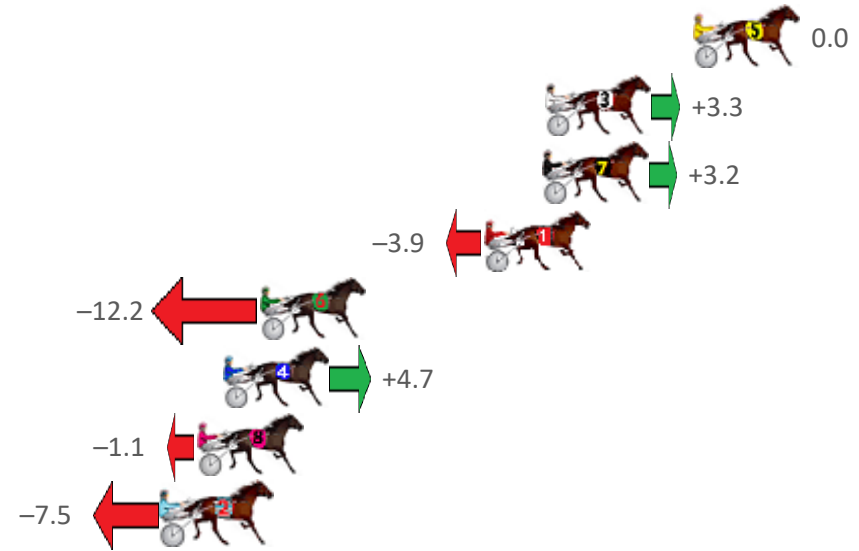

Albion Park Race 6 Distance 1660m

Friday, 21 May 2021

Gross Time: 1:57.60 MileRate: 1:54.00 LeadTime: 3.50s First Qtr: 27.80s Second Qtr: 30.90s Third Qtr: 27.50s Fourth Qtr: 27.90s

No Horse	Plc	Margin	Time	800Time (W)	400 Time (W)
5 IT AINT THE MONEY	1	0.0m	1:57.60	55.40s (0)	27.90s (0)
3 BLUE MOON RISING	2	5.9m	1:58.03	55.17s (0)	27.60s (0)
7 ANOTHER STATEMENT	3	6.0m	1:58.04	55.18s (1)	27.39s (1)
1 GET A LOAD AT THIS GIRL	4	8.3m	1:58.21	55.67s (0)	28.13s (0)
6 LIFE OF BRIAN	5	17.2m	1:58.86	56.24s (1)	28.47s (1)
4 INNER LIGHT	6	18.7m	1:58.97	55.08s (1)	27.84s (0)
8 TEARAWAY DIAMOND	7	19.7m	1:59.05	55.48s (1)	27.93s (1)
2 MUMMYS BOY	8	21.1m	1:59.15	55.92s (1)	28.53s (2)

Finish Position and metres gained from 800m

Sectionals
Powered by

PJ HARNESS ANALYSER Version 3.05 Out Now!
HORSE REPORTS / RAW DATA
All your sectional needs Check us out at www.pjdata.com.au

The Racing Queensland Board (trading as Racing Queensland) and provider are not responsible for the completeness or accuracy of any of the information contained herein, and makes no representations about its suitability for any purpose.