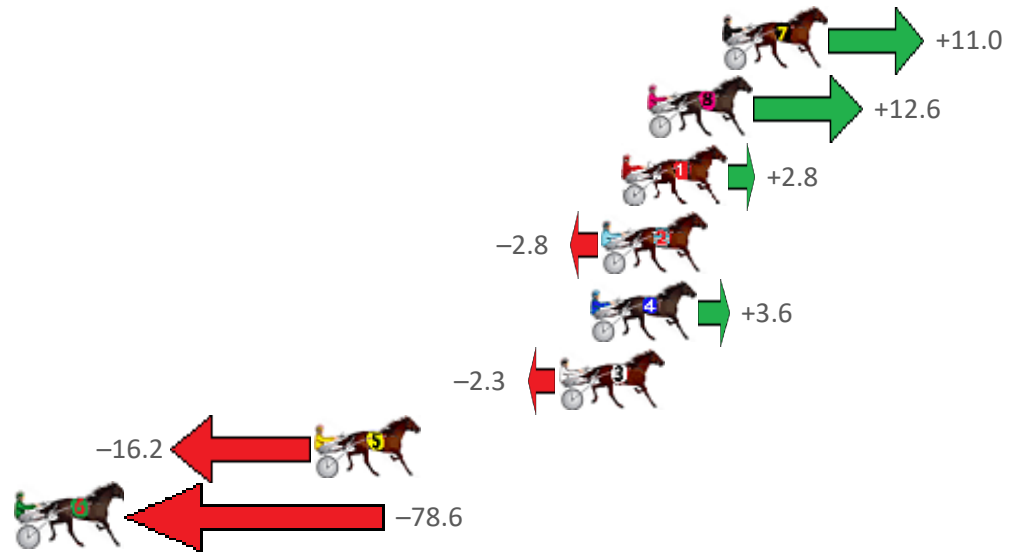

Albion Park Race 4 Distance 2138m

Friday, 21 May 2021

Gross Time: 2:46.80 MileRate: 2:04.40 LeadTime: 43.00s First Qtr: 32.70s Second Qtr: 30.90s Third Qtr: 30.90s Fourth Qtr: 29.30s

No Horse	Plc	Margin	Time	800Time (W)	400 Time (W)
7 ORLANDO JOLT	1	0.0m	2:46.80	59.38s (1)	28.59s (1)
8 MELPARK MAGIC	2	3.0m	2:47.03	59.26s (1)	28.46s (1)
1 DOWN UNDER RORS	3	4.0m	2:47.11	59.99s (1)	29.18s (1)
2 SHEGOTSASS	4	4.8m	2:47.17	60.41s (1)	29.58s (1)
4 HAVANA MAGIC	5	5.2m	2:47.20	59.93s (0)	29.04s (0)
3 THE REAPER	6	6.5m	2:47.30	60.37s (0)	29.47s (0)
5 AURORA	7	16.2m	2:48.04	61.41s (0)	30.48s (0)
6 UNKNOWN SON	8	98.4m	2:54.36	66.08s (1)	35.07s (1)

Finish Position and metres gained from 800m

Sectionals
Powered by

PJ HARNESS ANALYSER Version 3.05 Out Now!
HORSE REPORTS / RAW DATA
All your sectional needs Check us out at www.pjdata.com.au

The Racing Queensland Board (trading as Racing Queensland) and provider are not responsible for the completeness or accuracy of any of the information contained herein, and makes no representations about its suitability for any purpose.