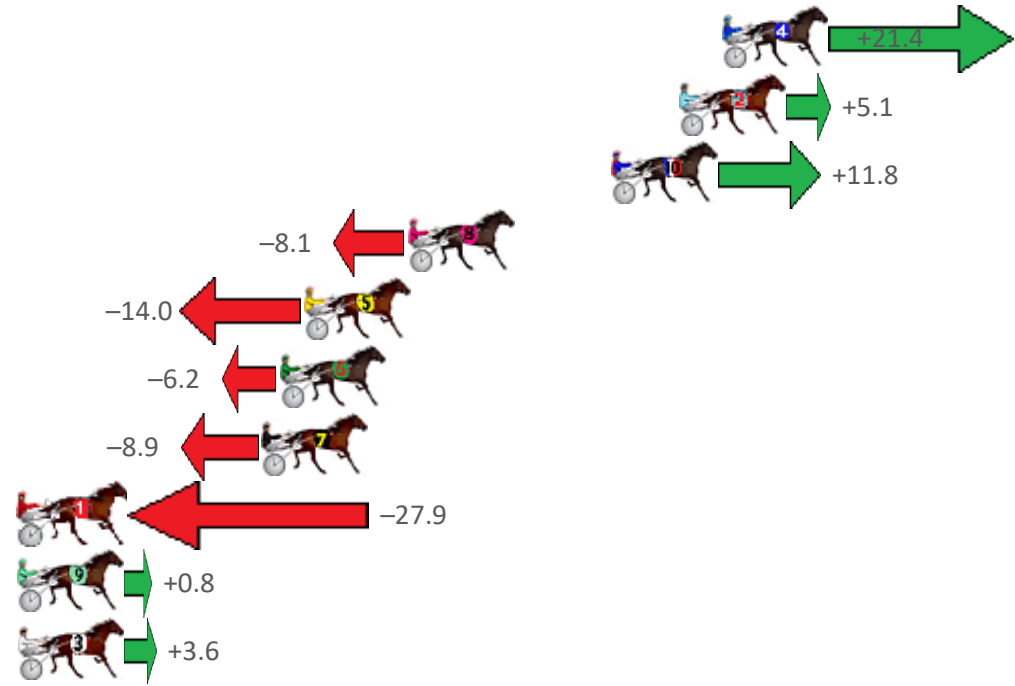

Albion Park Race 5 Distance 1660m

Friday, 21 May 2021

Gross Time: 1:59.50 MileRate: 1:55.90 LeadTime: 3.40s First Qtr: 27.00s Second Qtr: 30.40s Third Qtr: 29.10s Fourth Qtr: 29.60s

No Horse	Plc	Margin	Time	800Time (W)	400 Time (W)
4 WHICH HUNT	1	0.0m	1:59.50	57.14s (1)	29.11s (3)
2 MAFFIOSO GIRL	2	1.7m	1:59.63	58.33s (1)	29.46s (2)
10 CROWN MOJO	3	4.4m	1:59.84	57.84s (1)	29.03s (2)
8 KWASII	4	12.5m	2:00.47	59.29s (0)	30.18s (0)
5 SHEZ ALL STYLE	5	16.6m	2:00.79	59.72s (1)	30.82s (1)
6 FEEL THE THRILL	6	17.6m	2:00.87	59.15s (1)	30.29s (1)
7 A RAINBOW DANCER	7	18.3m	2:00.92	59.35s (0)	30.25s (0)
1 PEGGY STARDUST	8	27.9m	2:01.66	60.74s (0)	31.65s (0)
9 RAINBOW JET	9	40.2m	2:02.62	58.64s (0)	30.20s (0)
3 POOR MANS DELIGHT	10	42.4m	2:02.79	58.44s (0)	30.00s (0)

Finish Position and metres gained from 800m

Sectionals
Powered by

PJ HARNESS ANALYSER Version 3.05 Out Now!
HORSE REPORTS / RAW DATA
All your sectional needs Check us out at www.pjdata.com.au

The Racing Queensland Board (trading as Racing Queensland) and provider are not responsible for the completeness or accuracy of any of the information contained herein, and makes no representations about its suitability for any purpose.