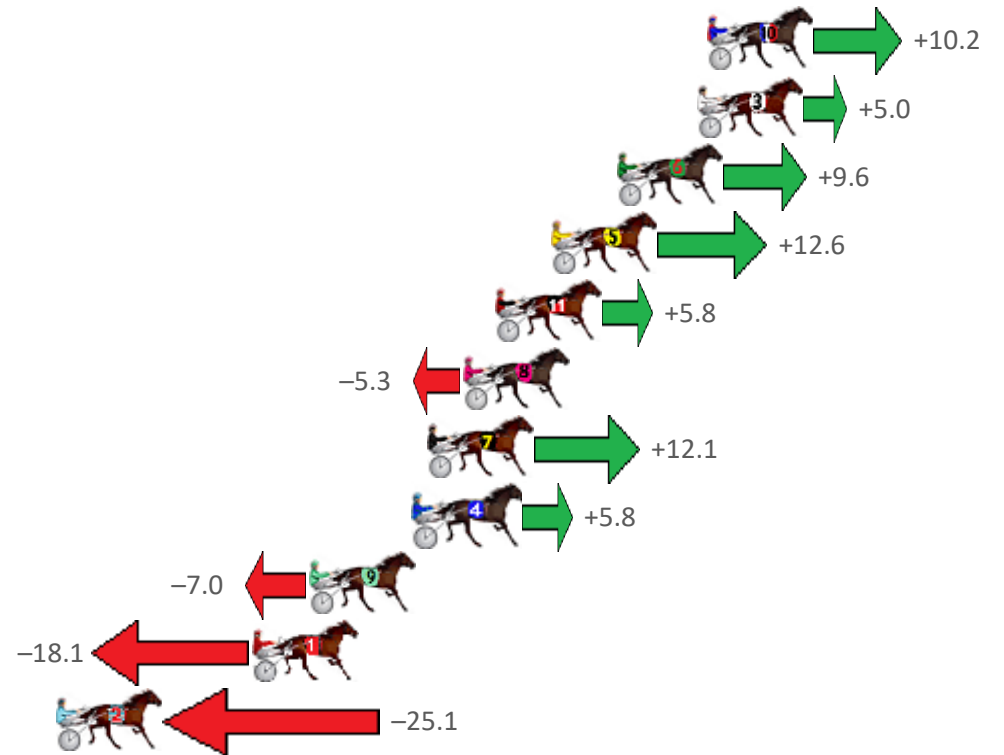

Albion Park Race 9 Distance 2138m

Friday, 21 May 2021

Gross Time: 2:37.60 MileRate: 1:58.60 LeadTime: 37.90s First Qtr: 30.80s Second Qtr: 30.80s Third Qtr: 29.00s Fourth Qtr: 29.10s

No Horse	Plc	Margin	Time	800Time (W)	400 Time (W)
10 ARK ME	1	0.0m	2:37.60	57.36s (1)	28.71s (2)
3 KATACHA MAN	2	0.4m	2:37.63	57.74s (1)	29.09s (2)
6 MISS MIA	3	3.6m	2:37.87	57.41s (0)	28.94s (0)
5 COURAGEOUS SAM	4	6.2m	2:38.07	57.19s (1)	28.49s (2)
11 MACHIN OUT	5	8.4m	2:38.24	57.68s (1)	28.98s (2)
8 WESTERN SHOWGIRL	6	9.7m	2:38.34	58.48s (0)	29.21s (1)
7 CHANCELESS CENTURY	7	11.1m	2:38.45	57.23s (1)	28.51s (2)
4 FLIGHT CREW	8	11.6m	2:38.49	57.68s (0)	28.87s (0)
9 STORM GILBERT	9	15.8m	2:38.81	58.61s (0)	29.40s (1)
1 ROYAL PRINCESS	10	18.1m	2:38.98	59.41s (0)	30.41s (0)
2 GO JO JOLT	11	25.9m	2:39.58	59.91s (1)	30.68s (1)

Finish Position and metres gained from 800m

Sectionals
Powered by

PJ HARNESS ANALYSER Version 3.05 Out Now!
HORSE REPORTS / RAW DATA
All your sectional needs Check us out at www.pjdata.com.au

The Racing Queensland Board (trading as Racing Queensland) and provider are not responsible for the completeness or accuracy of any of the information contained herein, and makes no representations about its suitability for any purpose.