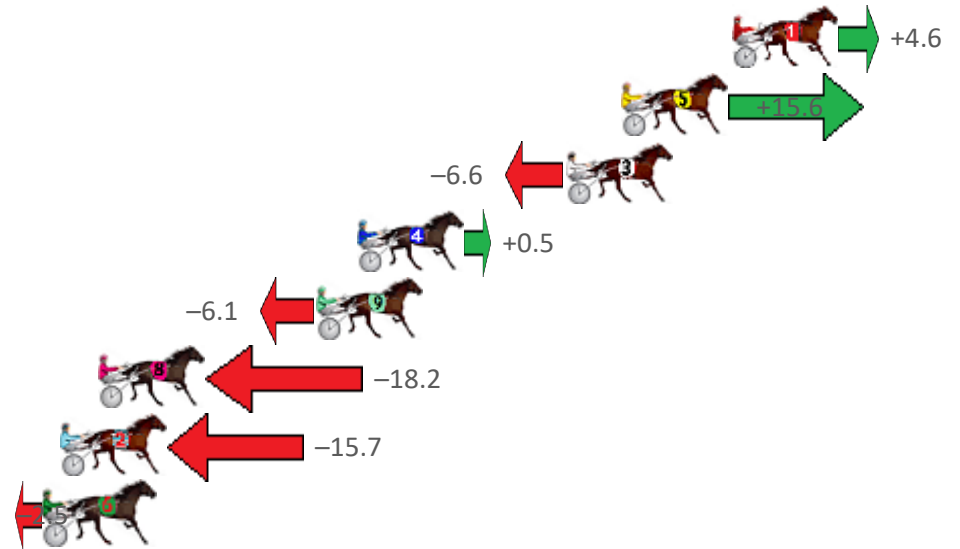

Albion Park Race 7 Distance 1660m

Friday, 21 May 2021

Gross Time: 1:58.00 MileRate: 1:54.40 LeadTime: 3.60s First Qtr: 26.70s Second Qtr: 30.70s Third Qtr: 28.20s Fourth Qtr: 28.80s

No Horse	Plc	Margin	Time	800Time (W)	400 Time (W)
1 MISTERY ROAD	1	0.0m	1:58.00	56.67s (0)	28.47s (1)
5 OAXACAN DREAM	2	4.4m	1:58.33	55.89s (1)	28.28s (2)
3 LORD DIGBY	3	6.6m	1:58.50	57.47s (0)	29.27s (0)
4 SPRINGFIELD SPIRIT	4	14.9m	1:59.13	56.96s (1)	28.32s (1)
9 MAJOR SCORE	5	16.5m	1:59.25	57.43s (0)	29.08s (0)
8 GASMONKEY	6	25.2m	1:59.91	58.29s (1)	29.67s (1)
2 ALBION ARK	7	26.7m	2:00.02	58.11s (1)	29.48s (1)
6 NO CONFESSION	8	27.3m	2:00.06	57.18s (1)	29.31s (2)

Finish Position and metres gained from 800m

Sectionals
Powered by

PJ HARNESS ANALYSER Version 3.05
HORSE REPORTS / RAW DATA Out Now!

All your sectional needs

Check us out at www.pjdata.com.au

The Racing Queensland Board (trading as Racing Queensland) and provider are not responsible for the completeness or accuracy of any of the information contained herein, and makes no representations about its suitability for any purpose.