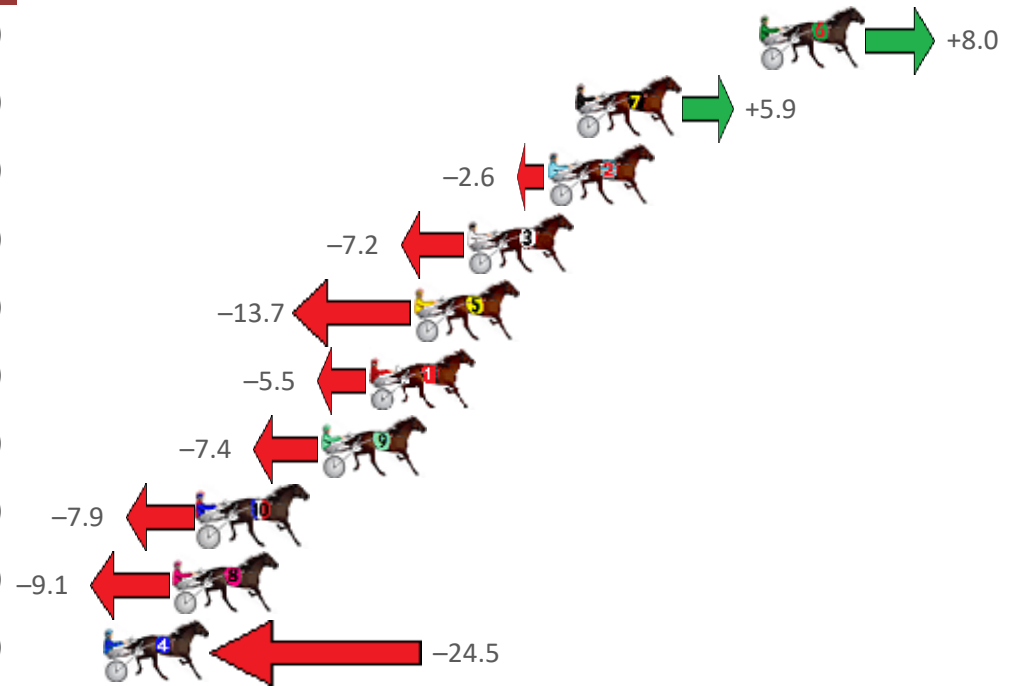

Albion Park Race 2 Distance 1660m

Friday, 21 May 2021

Gross Time: 1:59.50 MileRate: 1:55.90 LeadTime: 3.40s First Qtr: 27.00s Second Qtr: 31.50s Third Qtr: 27.80s Fourth Qtr: 29.80s

No Horse	Plc	Margin	Time	800Time (W)	400 Time (W)
6 NOT THE KINGSWOOD	1	0.0m	1:59.50	57.03s (2)	29.80s (0)
7 SIGNOR JUJON	2	7.3m	2:00.07	57.18s (2)	29.61s (2)
2 ABERCROMBIE TAB	3	8.4m	2:00.16	57.79s (1)	29.27s (2)
3 RANCHO MAN	4	11.6m	2:00.41	58.12s (0)	29.80s (0)
5 GOJOE	5	13.7m	2:00.57	58.58s (0)	30.37s (0)
1 WOODLANDS ROSE	6	15.5m	2:00.71	57.99s (0)	29.76s (0)
9 OCEAN LANE	7	17.4m	2:00.86	58.13s (1)	29.62s (2)
10 STRONG RESPONSE	8	22.3m	2:01.24	58.17s (1)	30.18s (3)
8 MOTU AMETHYST	9	23.3m	2:01.32	58.25s (0)	29.94s (0)
4 THE CASUAL GOOSE	10	26.1m	2:01.54	59.35s (1)	30.81s (1)

Finish Position and metres gained from 800m

Sectionals
Powered by

PJ HARNESS ANALYSER Version 3.05 Out Now!
HORSE REPORTS / RAW DATA
All your sectional needs Check us out at www.pjdata.com.au

The Racing Queensland Board (trading as Racing Queensland) and provider are not responsible for the completeness or accuracy of any of the information contained herein, and makes no representations about its suitability for any purpose.