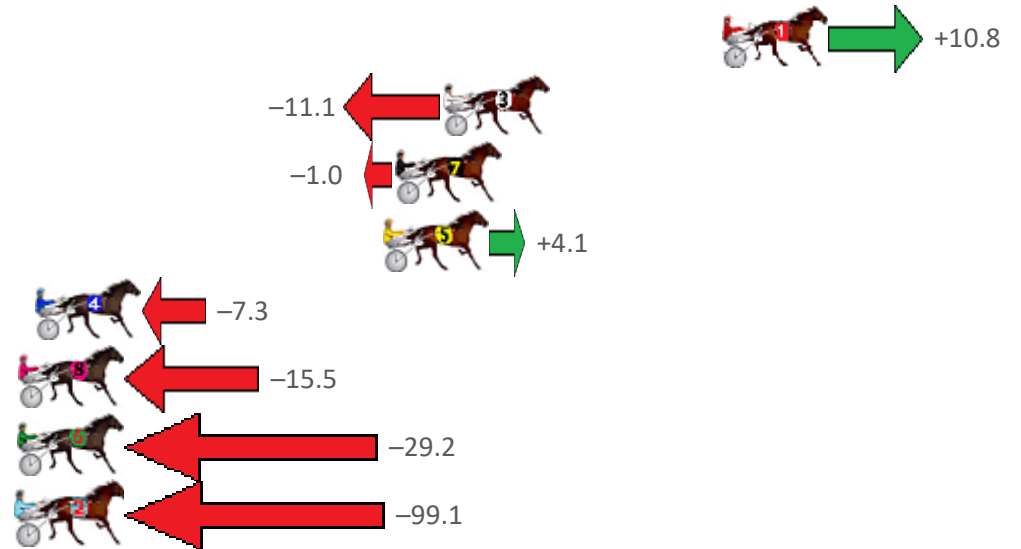

Albion Park Race 3 Distance 2138m

Friday, 21 May 2021

Gross Time: 2:45.80 MileRate: 2:04.80 LeadTime: 43.60s First Qtr: 30.50s Second Qtr: 30.90s Third Qtr: 29.30s Fourth Qtr: 31.50s

No Horse	Plc	Margin	Time	800Time (W)	400 Time (W)
1 MAJESTIC SPEED	1	0.0m	2:45.80	59.98s (1)	31.48s (1)
3 TOUCHE DE FLING	2	11.1m	2:46.71	61.64s (0)	32.37s (0)
7 SPIDERS DEVIL	3	13.0m	2:46.87	60.88s (0)	31.73s (1)
5 IMA CALVERT ROSE	4	13.5m	2:46.91	60.49s (0)	31.35s (1)
4 CHOCOLATEHANDFUL	5	27.3m	2:48.05	61.35s (1)	32.02s (1)
8 CLOVER LOU	6	30.9m	2:48.34	61.97s (1)	33.01s (2)
6 NO LOVE ABOUT IT	7	34.4m	2:48.63	63.01s (0)	33.47s (0)
2 ILLAWONG BUZZ	8	259.1m	3:07.13	68.29s (0)	36.13s (0)

Finish Position and metres gained from 800m

Sectionals
Powered by

PJ HARNESS ANALYSER Version 3.05
HORSE REPORTS / RAW DATA Out Now!

All your sectional needs Check us out at www.pjdata.com.au

The Racing Queensland Board (trading as Racing Queensland) and provider are not responsible for the completeness or accuracy of any of the information contained herein, and makes no representations about its suitability for any purpose.