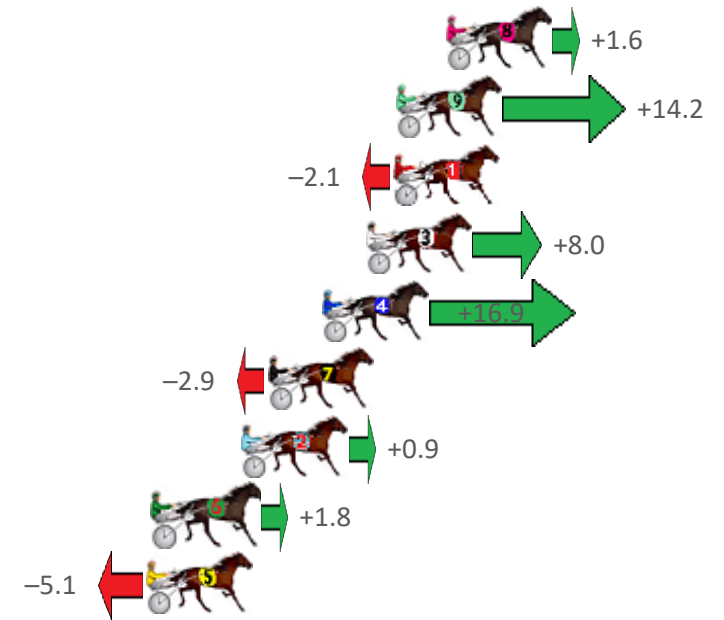

Redcliffe Race 5 Distance 1780m

Wednesday, 30 June 2021

Gross Time: 2:13.90 MileRate: 2:01.10 LeadTime: 12.10s First Qtr: 31.30s Second Qtr: 31.70s Third Qtr: 29.20s Fourth Qtr: 29.60s

No Horse	Plc	Margin	Time	800Time (W)	400 Time (W)
8 THEMIDNIGHTRAMBLE	1	0.0m	2:13.90	58.68s (1)	29.47s (1)
9 THANKHEAVNFORGIRLS	2	2.0m	2:14.06	57.76s (1)	28.51s (1)
1 BARBOO	3	2.1m	2:14.06	58.95s (0)	29.75s (0)
3 ABBEY DIADEMA	4	3.2m	2:14.15	58.22s (1)	28.94s (2)
4 MAJOR GRANDEUR	5	4.9m	2:14.28	57.56s (1)	28.37s (1)
7 AROONA	6	7.1m	2:14.45	59.01s (0)	29.77s (0)
2 CARIBBEAN ROCKET	7	8.1m	2:14.53	58.73s (0)	29.50s (0)
6 CAPTAIN THUNDERBOL	8	11.6m	2:14.80	58.67s (0)	29.38s (0)
5 PERFECT FEELING	9	11.9m	2:14.82	59.17s (1)	29.84s (1)

Finish Position and metres gained from 800m

Sectionals
Powered by

PJ HARNESS ANALYSER Version 3.05 Out Now!
HORSE REPORTS / RAW DATA
All your sectional needs Check us out at www.pjdata.com.au

The Racing Queensland Board (trading as Racing Queensland) and provider are not responsible for the completeness or accuracy of any of the information contained herein, and makes no representations about its suitability for any purpose.