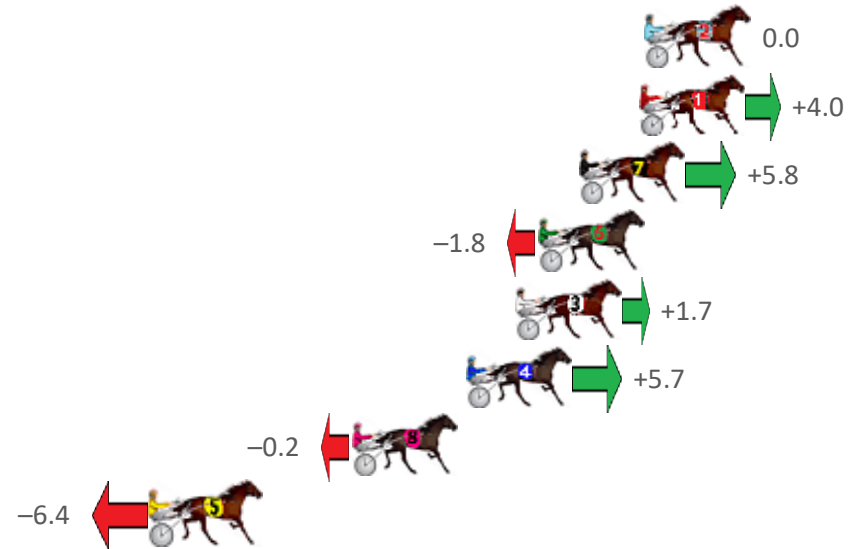

Redcliffe Race 1 Distance 2040m

Wednesday, 30 June 2021

Gross Time: 2:32.40 MileRate: 2:00.20 LeadTime: 32.60s First Qtr: 31.00s Second Qtr: 31.20s Third Qtr: 29.20s Fourth Qtr: 28.40s

No Horse	Plc	Margin	Time	800Time (W)	400 Time (W)
2 CLASSIE AMERICAN	1	0.0m	2:32.40	57.60s (0)	28.40s (0)
1 BEEF CITY BLAZE	2	0.2m	2:32.41	57.31s (0)	28.12s (0)
7 RIVERLEIGH ROCKET	3	2.6m	2:32.59	57.18s (0)	27.99s (0)
6 SAINT KILDA BEACH	4	4.2m	2:32.71	57.73s (1)	28.50s (1)
3 OUR LITTLE DIGGER	5	5.1m	2:32.78	57.48s (1)	28.27s (1)
4 JOANNIES GIRL	6	7.1m	2:32.93	57.19s (0)	28.08s (1)
8 KURAHAUPO GAMBLER	7	11.6m	2:33.27	57.61s (1)	28.46s (2)
5 LIFES BLACK	8	19.6m	2:33.86	58.06s (2)	29.32s (2)

Finish Position and metres gained from 800m

Sectionals
Powered by

PJ HARNESS ANALYSER
HORSE REPORTS / RAW DATA

Version 3.05
Out Now!

All your sectional needs

Check us out at www.pjdata.com.au

The Racing Queensland Board (trading as Racing Queensland) and provider are not responsible for the completeness or accuracy of any of the information contained herein, and makes no representations about its suitability for any purpose.