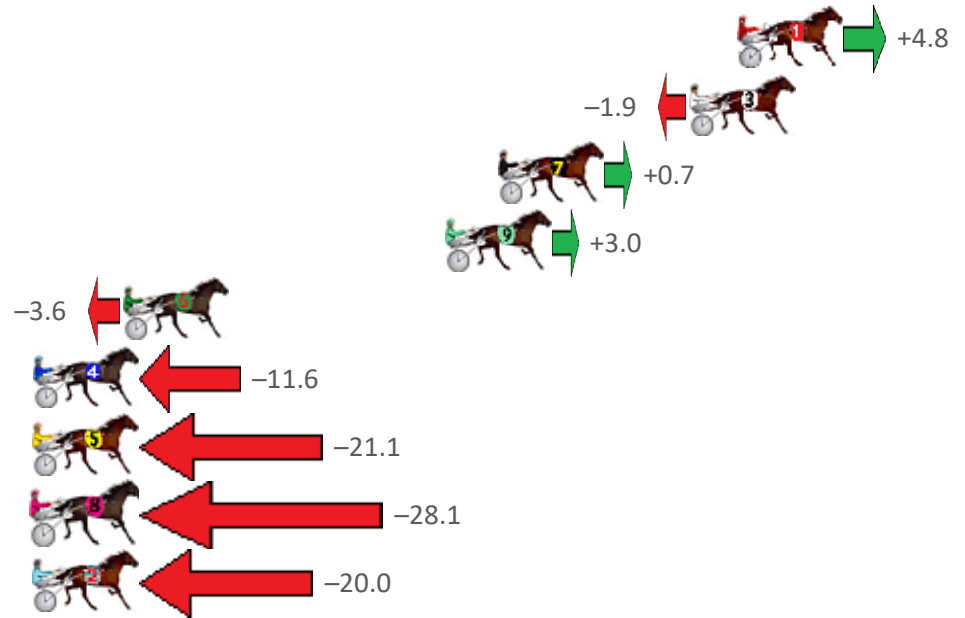

Redcliffe Race 9 Distance 1780m

Wednesday, 30 June 2021

Gross Time: 2:16.00 MileRate: 2:02.90 LeadTime: 11.50s First Qtr: 31.80s Second Qtr: 32.20s Third Qtr: 30.30s Fourth Qtr: 30.20s

No Horse	Plc	Margin	Time	800Time (W)	400 Time (W)
1 ROCK SUPREME	1	0.0m	2:16.00	60.14s (0)	29.85s (0)
3 SIR HASZEM	2	1.9m	2:16.15	60.64s (0)	30.34s (0)
7 AMELIA SPRINGFIELD	3	9.5m	2:16.75	60.45s (0)	30.21s (0)
9 ROCK WITH ZARA	4	11.6m	2:16.92	60.27s (0)	30.02s (0)
6 GOLDEN GRIN	5	24.4m	2:17.93	60.77s (0)	30.46s (0)
4 KISS THE AVIATOR	6	30.2m	2:18.39	61.37s (1)	31.07s (2)
5 QUICK CLASSIC	7	30.3m	2:18.40	62.09s (1)	31.48s (1)
8 CARIBBEAN BABY	8	31.3m	2:18.48	62.61s (1)	31.93s (1)
2 ASHTON RIVER	9	34.4m	2:18.72	62.00s (1)	31.34s (1)

Finish Position and metres gained from 800m

Sectionals
Powered by

PJ HARNESS ANALYSER
HORSE REPORTS / RAW DATA

Version 3.05
Out Now!

All your sectional needs

Check us out at www.pjdata.com.au

The Racing Queensland Board (trading as Racing Queensland) and provider are not responsible for the completeness or accuracy of any of the information contained herein, and makes no representations about its suitability for any purpose.