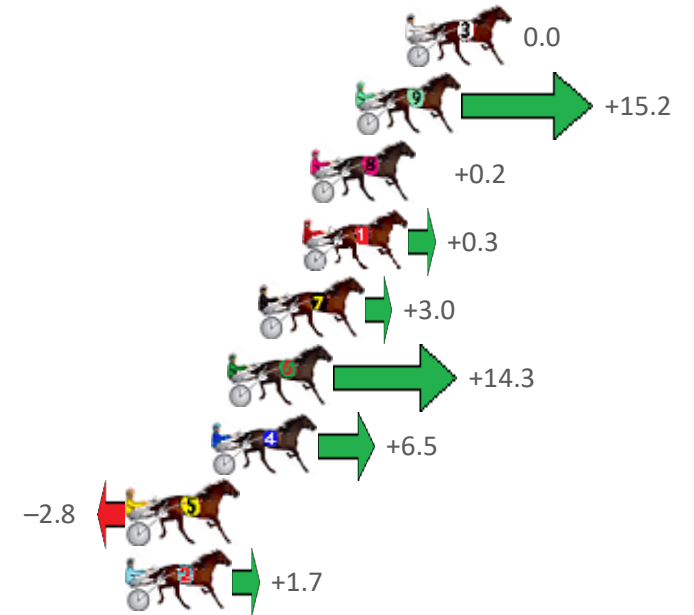

Redcliffe Race 2 Distance 1780m

Wednesday, 30 June 2021

Gross Time: 2:11.00 MileRate: 1:58.50 LeadTime: 11.00s First Qtr: 29.70s Second Qtr: 31.40s Third Qtr: 30.00s Fourth Qtr: 28.90s

No Horse	Plc	Margin	Time	800Time (W)	400 Time (W)
3 ARK ME	1	0.0m	2:11.00	58.90s (0)	28.90s (0)
9 GOTTAHAVEAHOBBIIE	2	2.0m	2:11.15	57.79s (1)	27.91s (2)
8 JILLIBY JACKPOT	3	3.8m	2:11.29	58.89s (1)	28.91s (1)
1 ARBIT MAJOR	4	4.1m	2:11.31	58.88s (0)	28.88s (0)
7 THERESACHANCE	5	5.8m	2:11.44	58.68s (0)	28.66s (0)
6 SWEET AS	6	7.1m	2:11.54	57.85s (1)	27.97s (2)
4 RNR WINDERMERE	7	7.7m	2:11.58	58.42s (0)	28.56s (1)
5 SAND BLASTER	8	11.0m	2:11.83	59.10s (1)	29.13s (1)
2 ADRENALINE RUSH	9	11.1m	2:11.84	58.78s (1)	28.86s (2)

Finish Position and metres gained from 800m

Sectionals
Powered by

PJ HARNESS ANALYSER Version 3.05 Out Now!
HORSE REPORTS / RAW DATA
All your sectional needs Check us out at www.pjdata.com.au

The Racing Queensland Board (trading as Racing Queensland) and provider are not responsible for the completeness or accuracy of any of the information contained herein, and makes no representations about its suitability for any purpose.