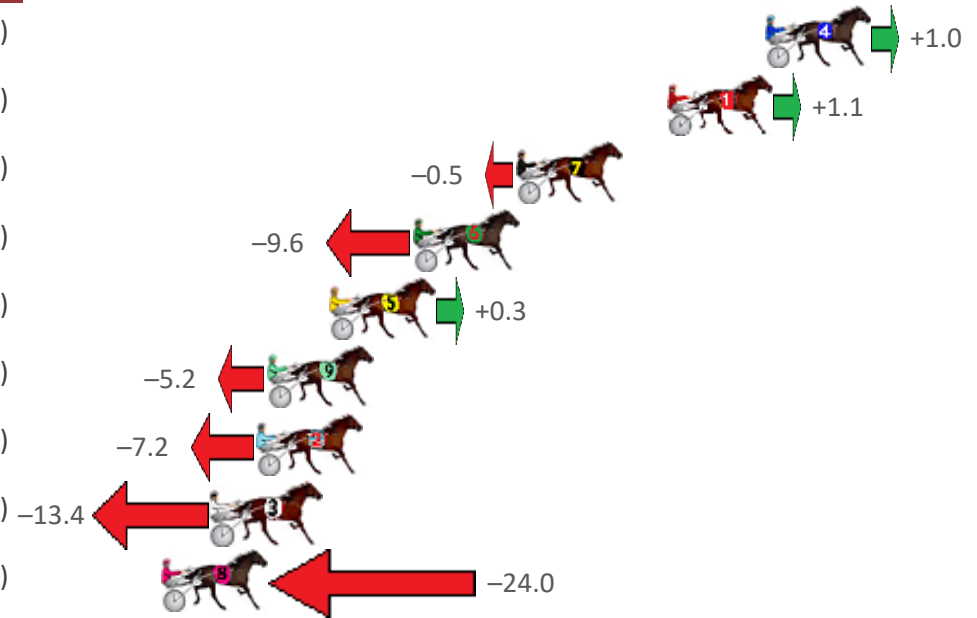

Redcliffe Race 8 Distance 1780m

Wednesday, 30 June 2021

Gross Time: 2:14.40 MileRate: 2:01.60 LeadTime: 11.40s First Qtr: 32.40s Second Qtr: 30.60s Third Qtr: 30.30s Fourth Qtr: 29.70s

No Horse	Plc	Margin	Time	800Time (W)	400 Time (W)
4 TEACHERS PET	1	0.0m	2:14.40	59.93s (0)	29.70s (0)
1 STAR OF WONDER	2	3.9m	2:14.70	59.92s (0)	29.66s (0)
7 BERTILS FIREFOX	3	9.9m	2:15.17	60.04s (0)	29.80s (0)
6 ILLBEWATCHING	4	14.0m	2:15.49	60.72s (1)	30.28s (2)
5 TURN TURN FLYER	5	17.3m	2:15.75	59.98s (1)	29.86s (2)
9 TRENTLEIGH	6	19.8m	2:15.94	60.39s (0)	30.14s (0)
2 KID CALVERT	7	20.2m	2:15.97	60.54s (1)	30.25s (1)
3 MAGHERA MAGGIE	8	22.0m	2:16.11	61.00s (1)	30.50s (2)
8 RAGNAROK	9	24.0m	2:16.27	61.79s (1)	31.24s (1)

Finish Position and metres gained from 800m

Sectionals
Powered by

PJ HARNESS ANALYSER
HORSE REPORTS / RAW DATA

Version 3.05
Out Now!

All your sectional needs

Check us out at www.pjdata.com.au

The Racing Queensland Board (trading as Racing Queensland) and provider are not responsible for the completeness or accuracy of any of the information contained herein, and makes no representations about its suitability for any purpose.