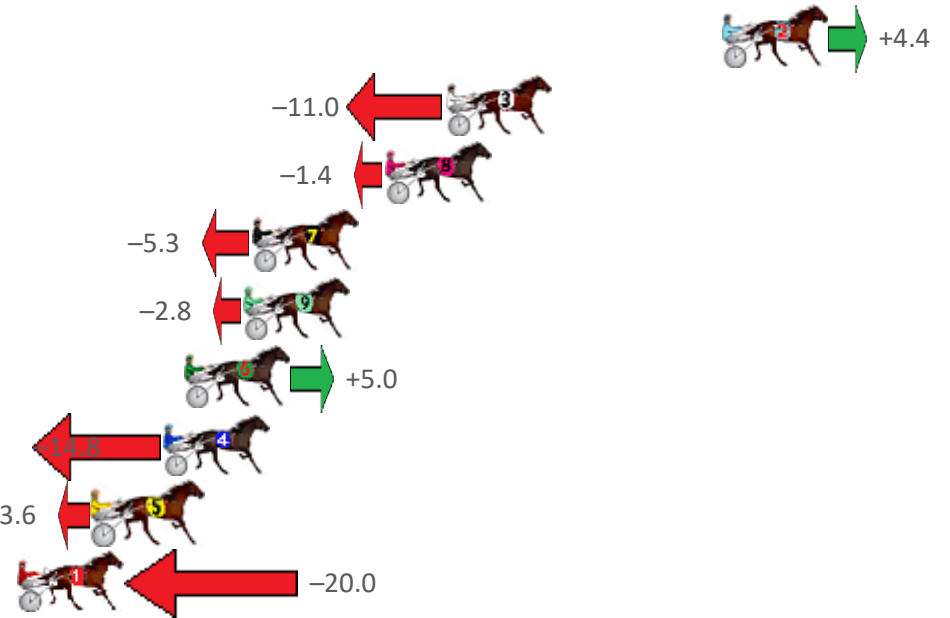

Redcliffe Race 7 Distance 1780m

Wednesday, 30 June 2021

Gross Time: 2:14.90 MileRate: 2:02.00 LeadTime: 11.90s First Qtr: 32.40s Second Qtr: 31.90s Third Qtr: 29.10s Fourth Qtr: 29.60s

No Horse	Plc	Margin	Time	800Time (W)	400 Time (W)
2 WHATA REACTOR	1	0.0m	2:14.90	58.38s (0)	29.29s (0)
3 ELLE JAY	2	11.0m	2:15.75	59.50s (0)	30.41s (0)
8 AURORA ROSE	3	13.4m	2:15.94	58.80s (1)	29.89s (1)
7 WILD ABOUT TOWN	4	18.7m	2:16.35	59.09s (0)	29.95s (0)
9 WEASEL	5	19.0m	2:16.37	58.90s (1)	29.92s (1)
6 MIDNIGHT QUEEN	6	21.4m	2:16.56	58.34s (1)	29.42s (1)
4 CHAMPAGNE REACTOR	7	22.2m	2:16.62	59.78s (1)	30.88s (1)
5 JAMAICAN RESORT	8	25.0m	2:16.84	58.96s (1)	30.03s (1)
1 MILWAUKEE SUNRISE	9	29.2m	2:17.17	60.16s (0)	31.06s (0)

Finish Position and metres gained from 800m

Sectionals
Powered by

PJ HARNESS ANALYSER
HORSE REPORTS / RAW DATA

Version 3.05
Out Now!

All your sectional needs

Check us out at www.pjdata.com.au

The Racing Queensland Board (trading as Racing Queensland) and provider are not responsible for the completeness or accuracy of any of the information contained herein, and makes no representations about its suitability for any purpose.