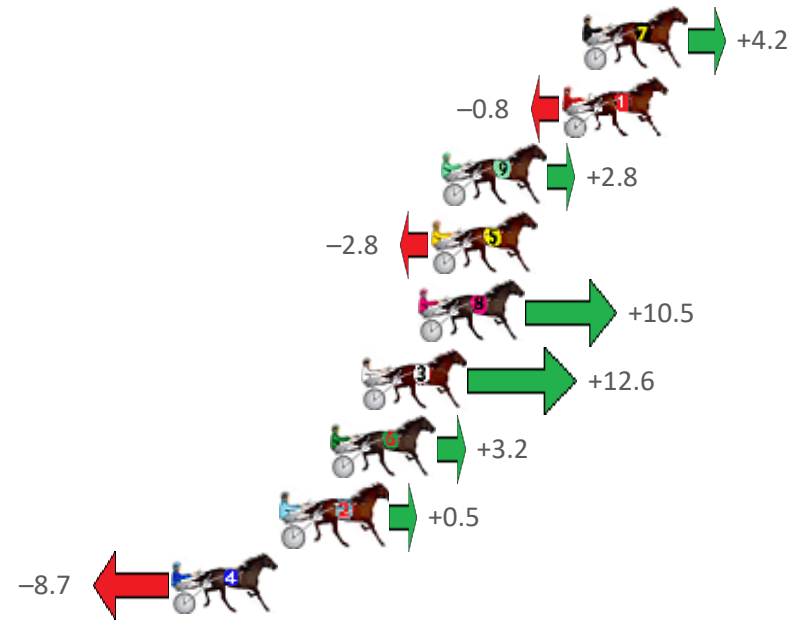

Redcliffe Race 4 Distance 1780m

Wednesday, 30 June 2021

Gross Time: 2:15.50 MileRate: 2:02.50 LeadTime: 11.80s First Qtr: 31.50s Second Qtr: 32.50s Third Qtr: 30.90s Fourth Qtr: 28.80s

No Horse	Plc	Margin	Time	800Time (W)	400 Time (W)
7 LA PISTOLA	1	0.0m	2:15.50	59.39s (0)	28.48s (0)
1 RAINBOW JET	2	0.8m	2:15.56	59.76s (0)	28.86s (0)
9 BRILLIANT ART	3	5.6m	2:15.92	59.49s (0)	28.57s (0)
5 MAJOR MISCHIEF	4	6.0m	2:15.95	59.91s (1)	28.97s (1)
8 LETS BLAZE	5	6.5m	2:15.99	58.92s (1)	28.06s (2)
3 HOLDINGNO CURRENCY	6	8.8m	2:16.17	58.76s (1)	27.96s (3)
6 LA SAFRON	7	10.0m	2:16.26	59.46s (0)	28.47s (0)
2 PAGO PAGO	8	11.9m	2:16.40	59.66s (1)	28.79s (2)
4 ITSMEGS	9	16.3m	2:16.73	60.35s (1)	29.42s (2)

Finish Position and metres gained from 800m

Sectionals
Powered by

PJ HARNESS ANALYSER Version 3.05 Out Now!
HORSE REPORTS / RAW DATA
All your sectional needs Check us out at www.pjdata.com.au

The Racing Queensland Board (trading as Racing Queensland) and provider are not responsible for the completeness or accuracy of any of the information contained herein, and makes no representations about its suitability for any purpose.