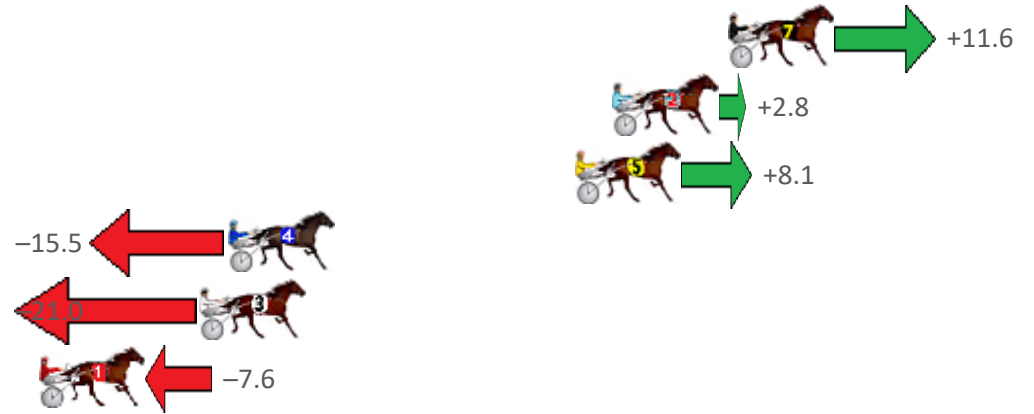

Redcliffe Race 10 Distance 1780m

Wednesday, 30 June 2021

Gross Time: 2:16.00 MileRate: 2:02.90 LeadTime: 12.00s First Qtr: 30.90s Second Qtr: 32.50s Third Qtr: 30.00s Fourth Qtr: 30.60s

No Horse	Plc	Margin	Time	800Time (W)	400 Time (W)
7 ZACHAROONI	1	0.0m	2:16.00	59.73s (1)	29.95s (1)
2 MERIBEL	2	4.6m	2:16.37	60.39s (1)	30.66s (1)
5 VODKA EN ICE	3	6.1m	2:16.49	59.99s (0)	30.15s (0)
4 SHEZA CHANCE	4	19.9m	2:17.59	61.77s (0)	31.69s (0)
3 BLACKJACK SHAZ	5	21.0m	2:17.68	62.18s (0)	32.20s (0)
1 OUTER CHANGE	6	27.4m	2:18.19	61.17s (0)	31.15s (0)

Finish Position and metres gained from 800m

Sectionals
Powered by

PJ HARNESS ANALYSER Version 3.05 Out Now!
HORSE REPORTS / RAW DATA
All your sectional needs Check us out at www.pjdata.com.au

The Racing Queensland Board (trading as Racing Queensland) and provider are not responsible for the completeness or accuracy of any of the information contained herein, and makes no representations about its suitability for any purpose.