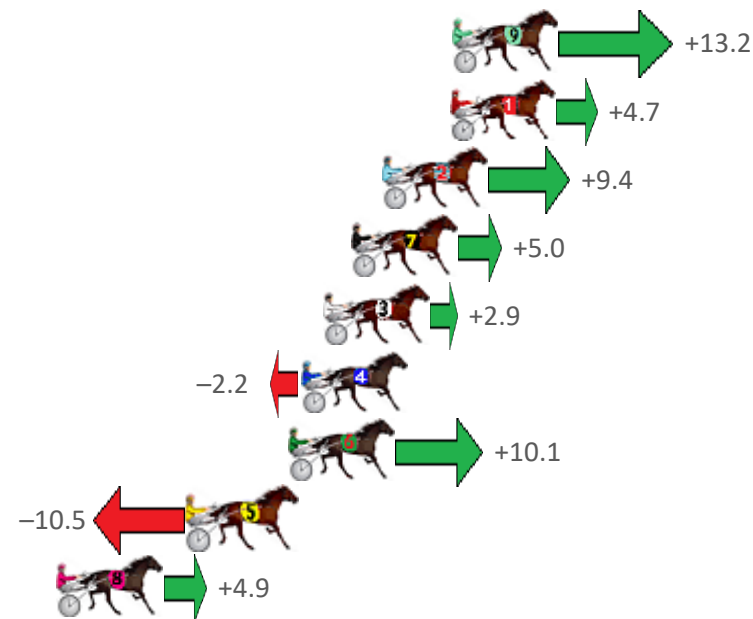

Redcliffe Race 3 Distance 2040m

Wednesday, 30 June 2021

Gross Time: 2:32.60 MileRate: 2:00.40 LeadTime: 31.20s First Qtr: 31.00s Second Qtr: 31.10s Third Qtr: 29.20s Fourth Qtr: 30.10s

No Horse	Plc	Margin	Time	800Time (W)	400 Time (W)
9 MACHIN OUT	1	0.0m	2:32.60	58.33s (0)	29.13s (0)
1 TORQUE IS MY GIRL	2	0.1m	2:32.61	58.95s (0)	29.76s (0)
2 BETTING BARON	3	2.8m	2:32.82	58.61s (1)	29.73s (2)
7 JOVIAL JULIE	4	4.0m	2:32.92	58.93s (0)	29.74s (0)
3 GROOVY MISS ANNIE	5	5.1m	2:33.00	59.09s (1)	30.26s (2)
4 KATACHA MAN	6	6.0m	2:33.07	59.46s (1)	30.26s (1)
6 HIT THE TRACK	7	6.5m	2:33.11	58.56s (1)	29.91s (1)
5 DONNY JONES	8	10.5m	2:33.43	60.07s (0)	30.89s (0)
8 MORESCO	9	15.7m	2:33.84	58.94s (0)	30.26s (1)

Finish Position and metres gained from 800m

Sectionals
Powered by

PJ HARNESS ANALYSER Version 3.05 Out Now!
HORSE REPORTS / RAW DATA
All your sectional needs Check us out at www.pjdata.com.au

The Racing Queensland Board (trading as Racing Queensland) and provider are not responsible for the completeness or accuracy of any of the information contained herein, and makes no representations about its suitability for any purpose.