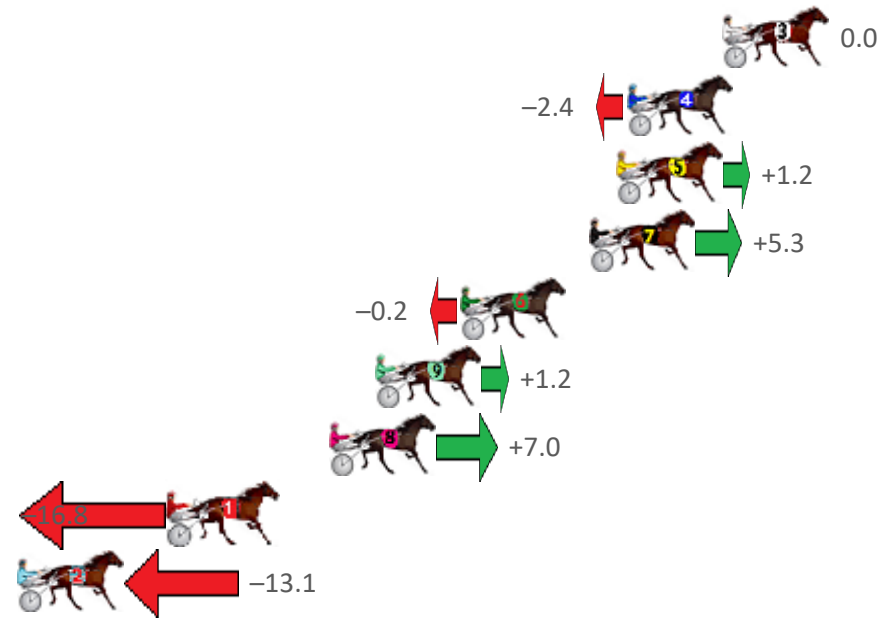

Redcliffe Race 6 Distance 1780m

Wednesday, 30 June 2021

Gross Time: 2:13.70 MileRate: 2:00.80 LeadTime: 12.10s First Qtr: 32.30s Second Qtr: 31.50s Third Qtr: 28.80s Fourth Qtr: 29.00s

No Horse	Plc	Margin	Time	800Time (W)	400 Time (W)
3 BRIAN CHRISTOPHER	1	0.0m	2:13.70	57.80s (0)	29.00s (0)
4 SWEET LOMBO	2	3.8m	2:13.99	57.97s (1)	29.27s (1)
5 DIGYOURHEELSIN	3	4.2m	2:14.02	57.71s (1)	28.80s (1)
7 RINGOS A STAR	4	5.3m	2:14.10	57.42s (0)	28.30s (0)
6 LEFTMEATTHEBAR	5	10.4m	2:14.49	57.81s (1)	28.86s (1)
9 MULLUM BOY	6	13.8m	2:14.75	57.71s (0)	28.55s (0)
8 FAVREAU	7	15.6m	2:14.89	57.30s (1)	28.37s (1)
1 IM ISABELLA	8	22.0m	2:15.37	59.01s (0)	29.87s (0)
2 VERMONT	9	28.7m	2:15.88	58.74s (1)	29.76s (1)

Finish Position and metres gained from 800m

Sectionals
Powered by

PJ HARNESS ANALYSER Version 3.05 Out Now!
HORSE REPORTS / RAW DATA
All your sectional needs Check us out at www.pjdata.com.au

The Racing Queensland Board (trading as Racing Queensland) and provider are not responsible for the completeness or accuracy of any of the information contained herein, and makes no representations about its suitability for any purpose.