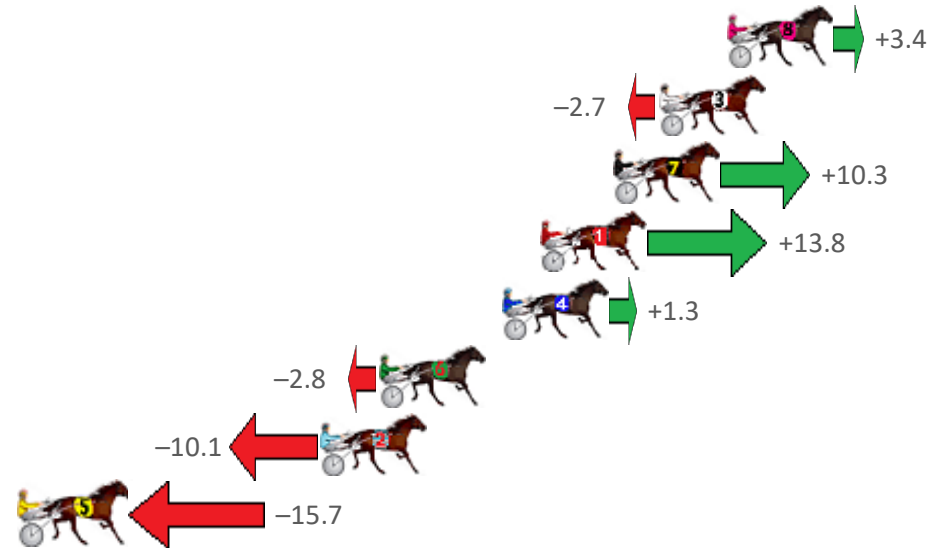

Albion Park Race 11 Distance 2138m

Friday, 16 July 2021

Gross Time: 2:45.00 MileRate: 2:02.50 LeadTime: 43.30s First Qtr: 31.20s Second Qtr: 30.70s Third Qtr: 29.40s Fourth Qtr: 30.40s

NoHorse	Plc	Margin	Time	800Time (W)	400 Time (W)
8 MAJESTIC ESS JAY	1	0.0m	2:45.00	59.55s (1)	30.40s (1)
3 ONE NIGHT OUT	2	2.7m	2:45.21	60.00s (0)	30.59s (0)
7 MATATOKI	3	4.5m	2:45.36	59.03s (1)	29.79s (1)
1 SHEGOTSASS	4	7.4m	2:45.59	58.77s (1)	29.61s (1)
4 DOWN UNDER RORS	5	8.9m	2:45.71	59.70s (1)	30.47s (1)
6 MELPARK MAGIC	6	13.8m	2:46.10	60.01s (0)	30.52s (0)
2 ROSEHILL MAGIC	7	16.1m	2:46.28	60.55s (0)	31.06s (0)
5 AURORA	8	31.9m	2:47.54	60.97s (0)	31.48s (0)

Finish Position and metres gained from 800m

Sectionals
Powered by

The Racing Queensland Board (trading as Racing Queensland) and provider are not responsible for the completeness or accuracy of any of the information contained herein, and makes no representations about its suitability for any purpose.