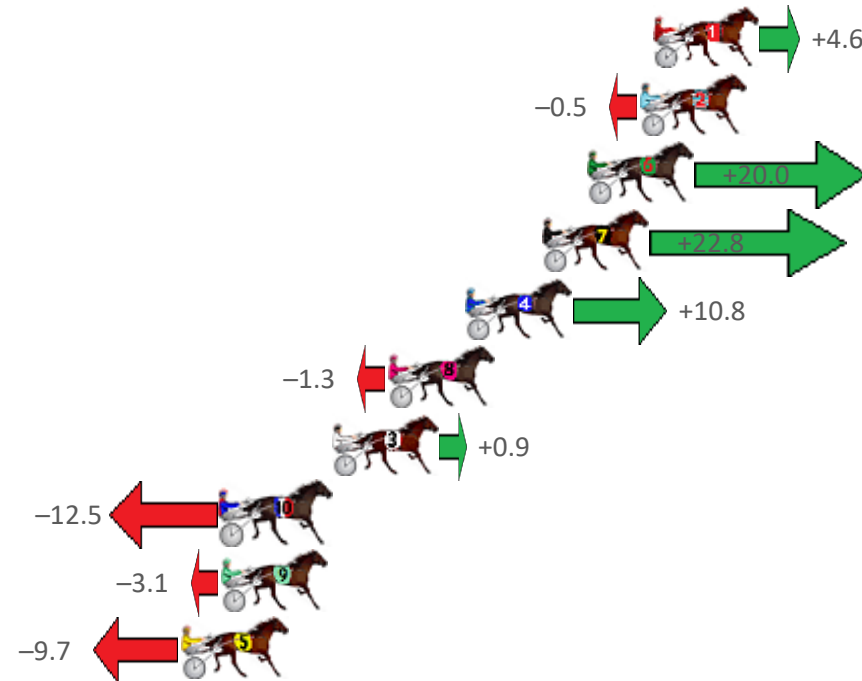

Albion Park Race 8 Distance 1660m

Friday, 16 July 2021

Gross Time: 2:01.40 MileRate: 1:57.70 LeadTime: 3.50s First Qtr: 29.40s Second Qtr: 30.40s Third Qtr: 29.50s Fourth Qtr: 28.60s

NoHorse	Plc	Margin	Time	800Time (W)	400 Time (W)
1 MAJOR GRANDEUR	1	0.0m	2:01.40	57.77s (0)	28.30s (0)
2 JAY DEE BE ROLLIN	2	0.5m	2:01.44	58.14s (0)	28.64s (0)
6 DEVOUGED	3	2.6m	2:01.60	56.66s (1)	27.86s (2)
7 MONTANA EXPRESS	4	4.4m	2:01.73	56.45s (1)	27.69s (2)
4 CROWN MOJO	5	7.4m	2:01.96	57.32s (1)	28.50s (2)
8 THE CASUAL GOOSE	6	10.5m	2:02.19	58.19s (0)	28.72s (0)
3 KETTERING GIRL	7	12.7m	2:02.35	58.03s (1)	28.65s (1)
10 MONGOLIAN CONQUER	8	17.1m	2:02.68	59.00s (1)	29.55s (1)
9 ITSMEGS	9	17.1m	2:02.68	58.32s (0)	28.72s (0)
5 BEE A BLESSING	10	18.7m	2:02.80	58.80s (1)	29.37s (1)

Finish Position and metres gained from 800m

Sectionals
Powered by

PJ HARNES ANALYSER

HORSE REPORTS / RAW DATA

Version 3.05
Out Now!

All your sectional needs

Check us out at www.pjdata.com.au

The Racing Queensland Board (trading as Racing Queensland) and provider are not responsible for the completeness or accuracy of any of the information contained herein, and makes no representations about its suitability for any purpose.