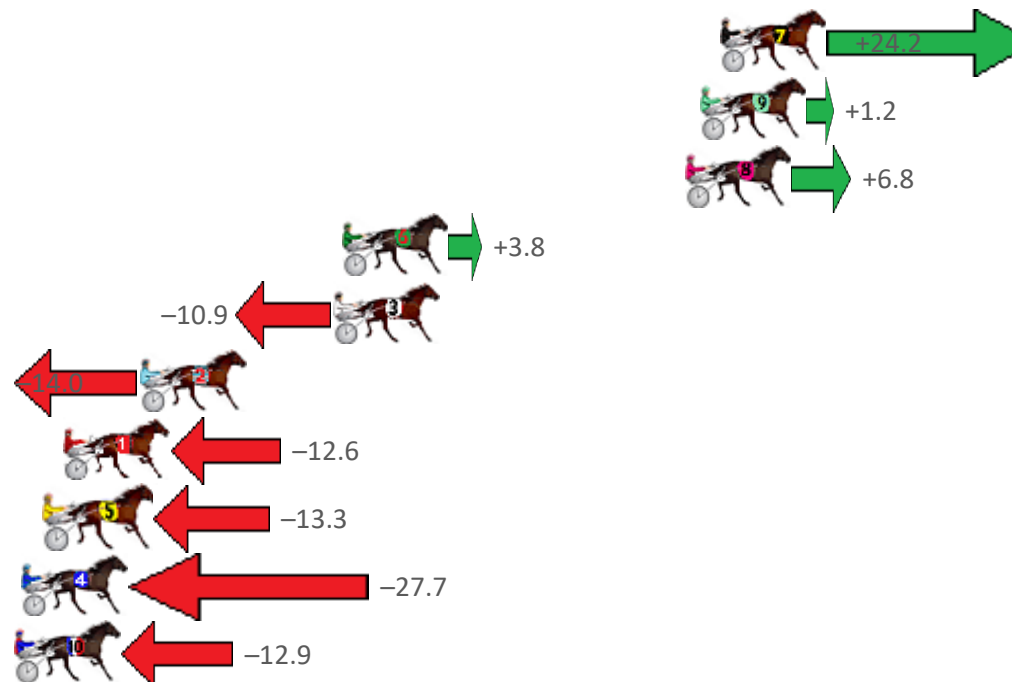

Albion Park Race 9 Distance 1660m

Friday, 16 July 2021

Gross Time: 2:01.10 MileRate: 1:57.40 LeadTime: 3.40s First Qtr: 29.10s Second Qtr: 29.20s Third Qtr: 29.80s Fourth Qtr: 29.60s

No	Horse	Plc	Margin	Time	800Time (W)	400 Time (W)
7	FORGIVE ME	1	0.0m	2:01.10	57.61s (1)	29.48s (1)
9	WOODLANDS WONDER	2	0.8m	2:01.16	59.31s (1)	29.66s (0)
8	THE RAGNBONE MAN	3	1.4m	2:01.21	58.90s (1)	29.25s (1)
6	ARCHILLES	4	15.0m	2:02.26	59.12s (0)	29.11s (2)
3	GAME KEEPER	5	15.3m	2:02.29	60.20s (0)	29.96s (0)
2	SCHOOBY	6	23.0m	2:02.88	60.43s (0)	30.22s (0)
1	FREMARKSINDI	7	26.0m	2:03.12	60.33s (0)	30.14s (1)
5	FASTNFLASHY	8	26.7m	2:03.17	60.38s (1)	30.78s (1)
4	MIDNIGHT QUEEN	9	27.7m	2:03.25	61.45s (0)	31.24s (0)
10	CHANG	10	32.3m	2:03.61	60.35s (1)	30.73s (2)

Finish Position and metres gained from 800m

Sectionals
Powered by

PJ HARNESS ANALYSER Version 3.05 Out Now!
HORSE REPORTS / RAW DATA
All your sectional needs Check us out at www.pjdata.com.au

The Racing Queensland Board (trading as Racing Queensland) and provider are not responsible for the completeness or accuracy of any of the information contained herein, and makes no representations about its suitability for any purpose.