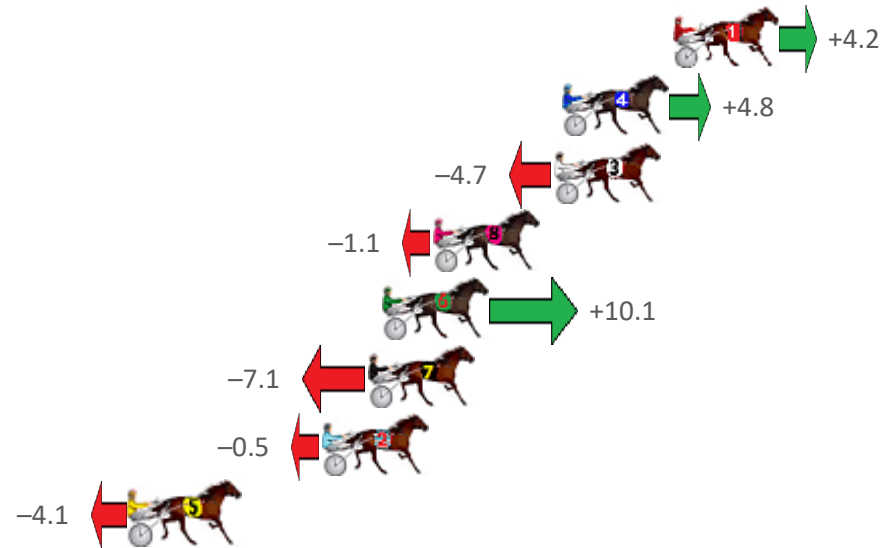

Albion Park Race 2 Distance 1660m

Friday, 16 July 2021

Gross Time: 1:56.20 MileRate: 1:52.70 LeadTime: 3.30s First Qtr: 28.00s Second Qtr: 28.60s Third Qtr: 28.50s Fourth Qtr: 27.80s

NoHorse	Plc	Margin	Time	800Time (W)	400 Time (W)
1 FAIRY TINKABELL	1	0.0m	1:56.20	56.01s (0)	27.50s (0)
4 LA BELLA VITA	2	4.4m	1:56.52	55.96s (1)	27.69s (1)
3 MISS RUBY SUNSHINE	3	4.7m	1:56.54	56.63s (0)	28.12s (0)
8 SAUCY DREAMS	4	9.5m	1:56.89	56.38s (0)	27.75s (0)
6 CHEVRONS REWARD	5	11.5m	1:57.04	55.59s (1)	27.21s (1)
7 NO WIN NO FEED	6	12.1m	1:57.08	56.80s (1)	28.54s (1)
2 A RAINBOW DELIGHT	7	13.9m	1:57.22	56.33s (1)	27.99s (1)
5 ARMA NAUGHTY	8	21.5m	1:57.77	56.59s (1)	28.22s (2)

Finish Position and metres gained from 800m

Sectionals
Powered by

PJ HARNESS ANALYSER Version 3.05 Out Now!
HORSE REPORTS / RAW DATA
All your sectional needs Check us out at www.pjdata.com.au

The Racing Queensland Board (trading as Racing Queensland) and provider are not responsible for the completeness or accuracy of any of the information contained herein, and makes no representations about its suitability for any purpose.