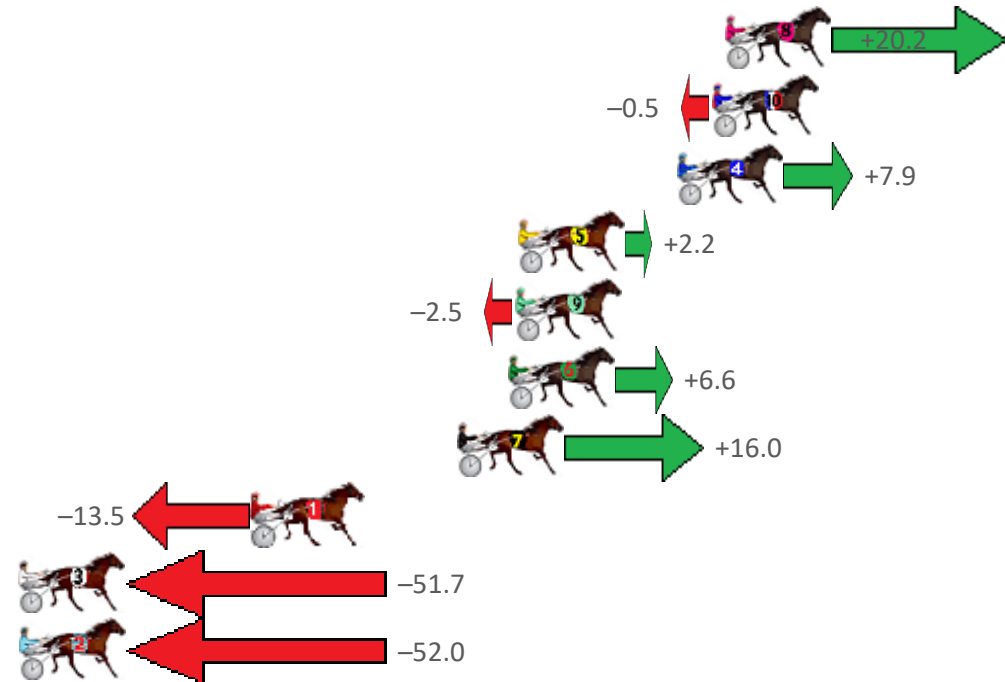

Albion Park Race 10 Distance 2138m

Friday, 16 July 2021

Gross Time: 2:48.40 MileRate: 2:04.40 LeadTime: 45.30s First Qtr: 31.20s Second Qtr: 30.70s Third Qtr: 30.00s Fourth Qtr: 31.20s

NoHorse	Plc	Margin	Time	800Time (W)	400 Time (W)
8 THE NIGHT KING	1	0.0m	2:48.40	59.66s (1)	30.24s (2)
10 IMA CALVERT ROSE	2	0.5m	2:48.44	61.24s (0)	31.24s (0)
4 TOUCHE DE FLING	3	1.9m	2:48.55	60.60s (0)	30.40s (0)
5 NORAHS FLING	4	8.2m	2:49.07	61.03s (1)	30.80s (1)
9 JUST CALL ME MOLLY	5	8.3m	2:49.08	61.39s (1)	31.16s (1)
6 MISTER CHISHOLM	6	8.6m	2:49.10	60.70s (1)	30.50s (0)
7 HATTIE	7	10.6m	2:49.26	59.98s (1)	30.55s (1)
1 ALDEBARAN SELENA	8	18.7m	2:49.93	62.23s (0)	32.12s (0)
3 HIGH CLOUD LASS	9	67.5m	2:53.91	65.13s (0)	33.67s (0)
2 DOUBLETAP	10	75.0m	2:54.52	65.16s (0)	33.53s (0)

Finish Position and metres gained from 800m

Sectionals
Powered by

PJ HARNESS ANALYSER Version 3.05 Out Now!
HORSE REPORTS / RAW DATA
All your sectional needs Check us out at www.pjdata.com.au

The Racing Queensland Board (trading as Racing Queensland) and provider are not responsible for the completeness or accuracy of any of the information contained herein, and makes no representations about its suitability for any purpose.