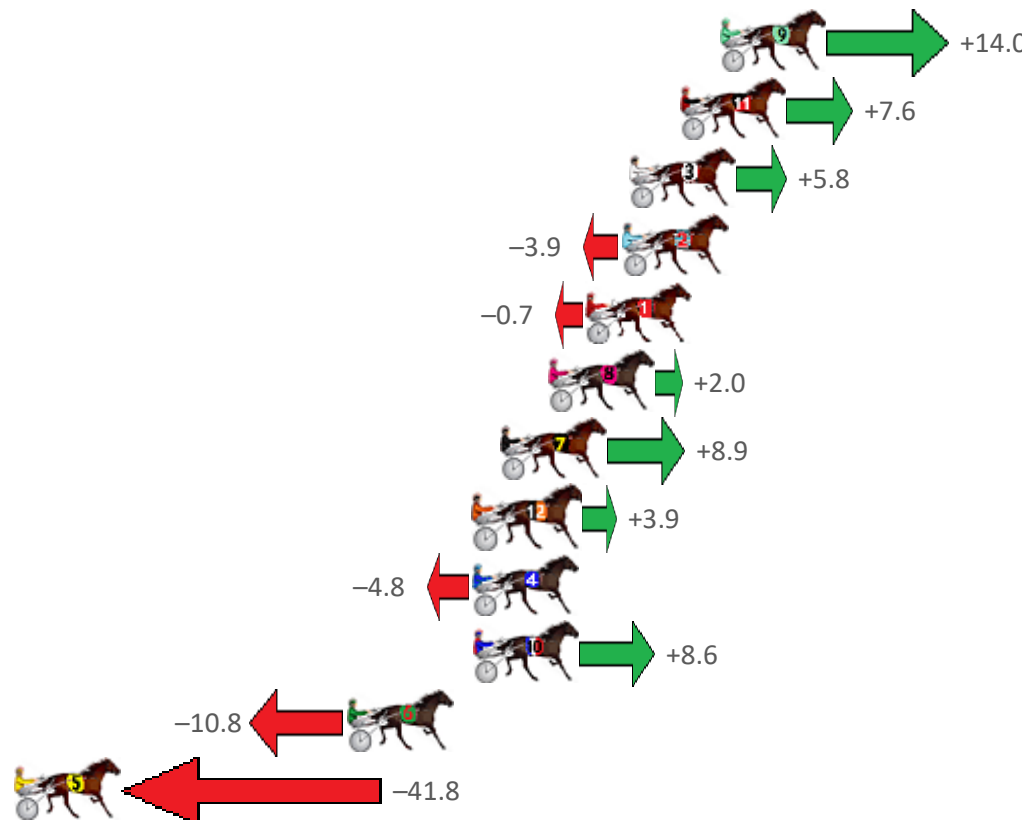

Albion Park Race 5 Distance 2138m

Friday, 16 July 2021

Gross Time: 2:34.80 MileRate: 1:56.50 LeadTime: 36.80s First Qtr: 30.90s Second Qtr: 27.90s Third Qtr: 29.30s Fourth Qtr: 29.90s

NoHorse	Plc	Margin	Time	800Time (W)	400 Time (W)
9 OAXACAN DREAM	1	0.0m	2:34.80	58.17s (2)	28.87s (2)
11 SHADY AZZ	2	1.6m	2:34.93	58.64s (2)	29.32s (2)
3 MAJOR FERNCO	3	3.6m	2:35.08	58.77s (1)	29.19s (1)
2 VOODOO LOU	4	3.9m	2:35.11	59.49s (0)	30.19s (0)
1 VIENNA BOY	5	5.3m	2:35.22	59.25s (0)	29.98s (0)
8 ISLAS JOY	6	6.8m	2:35.33	59.05s (0)	29.78s (0)
7 CHASING THE WIND	7	8.7m	2:35.48	58.55s (1)	29.25s (1)
12 CLASSIE AMERICAN	8	9.7m	2:35.56	58.91s (0)	29.65s (0)
4 VIGOROSO	9	9.8m	2:35.57	59.55s (1)	29.97s (1)
10 JUDDY DOUGLAS	9	9.8m	2:35.57	58.57s (2)	29.26s (2)
6 LIFE LAVROS	11	14.8m	2:35.96	59.99s (2)	30.66s (2)
5 BEACHBOY BUTCH	12	42.4m	2:38.12	62.28s (1)	32.71s (1)

Finish Position and metres gained from 800m

Sectionals
Powered by

PJ HARNESS ANALYSER Version 3.05 Out Now!
HORSE REPORTS / RAW DATA
All your sectional needs Check us out at www.pjdata.com.au

The Racing Queensland Board (trading as Racing Queensland) and provider are not responsible for the completeness or accuracy of any of the information contained herein, and makes no representations about its suitability for any purpose.