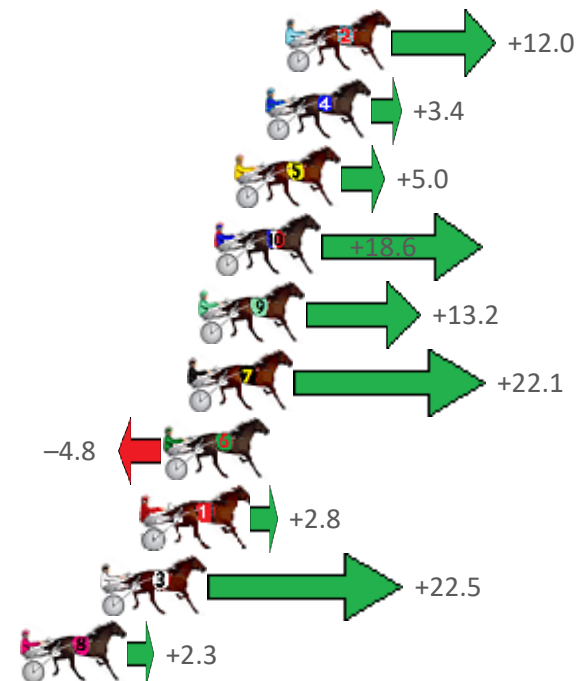

Albion Park Race 3 Distance 1660m

Friday, 16 July 2021

Gross Time: 1:57.50 MileRate: 1:53.90 LeadTime: 3.40s First Qtr: 26.10s Second Qtr: 30.30s Third Qtr: 28.70s Fourth Qtr: 29.00s

NoHorse	Plc	Margin	Time	800Time (W)	400 Time (W)
2 KEAYANG KREUZER	1	0.0m	1:57.50	56.84s (1)	28.39s (1)
4 IT AINT THE MONEY	2	0.8m	1:57.56	57.46s (0)	28.74s (0)
5 THE HERVEY BAY	3	2.0m	1:57.65	57.34s (1)	28.90s (1)
10 HANDSOME HERO	4	2.8m	1:57.71	56.37s (1)	28.28s (2)
9 MAJORDOIT	5	3.4m	1:57.76	56.75s (1)	28.29s (1)
7 KENSINGTON BILL	6	3.9m	1:57.80	56.11s (1)	28.06s (2)
6 STREET APPEAL	7	4.8m	1:57.87	58.04s (0)	29.35s (0)
1 SOHO TSUNAMI	8	5.6m	1:57.93	57.50s (0)	28.78s (0)
3 EH EF EL	9	7.3m	1:58.06	56.09s (0)	28.21s (1)
8 AT WEST POINT	10	10.5m	1:58.30	57.54s (0)	28.81s (0)

Finish Position and metres gained from 800m

Sectionals
Powered by

PJ HARNESS ANALYSER Version 3.05 Out Now!
HORSE REPORTS / RAW DATA
All your sectional needs Check us out at www.pjdata.com.au

The Racing Queensland Board (trading as Racing Queensland) and provider are not responsible for the completeness or accuracy of any of the information contained herein, and makes no representations about its suitability for any purpose.