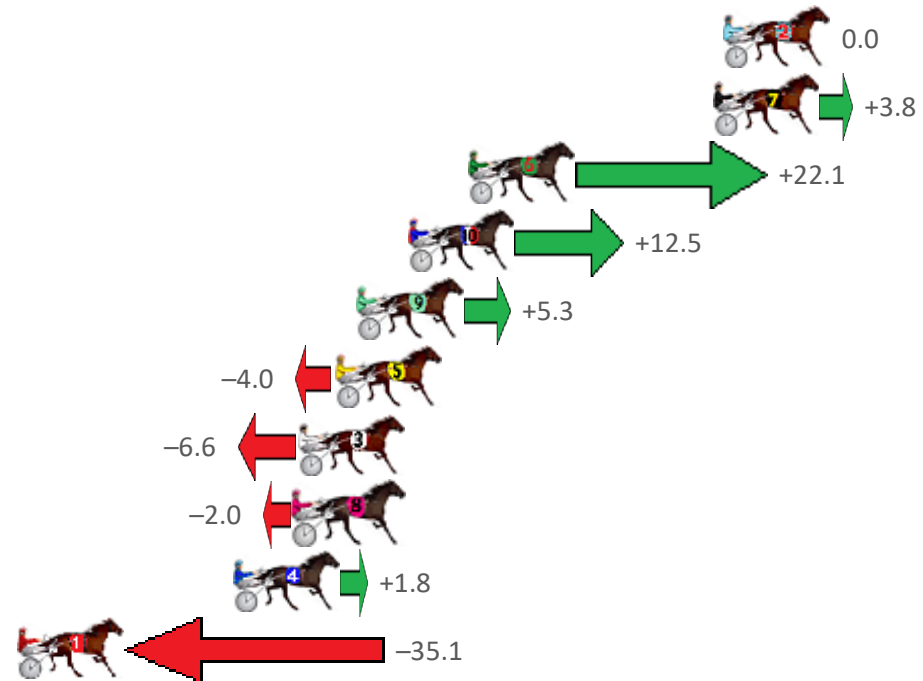

Albion Park Race 6 Distance 1660m

Friday, 16 July 2021

Gross Time: 1:57.50 MileRate: 1:54.00 LeadTime: 3.50s First Qtr: 27.80s Second Qtr: 28.90s Third Qtr: 28.00s Fourth Qtr: 29.30s

NoHorse	Plc	Margin	Time	800Time (W)	400 Time (W)
2 LAMANDIER	1	0.0m	1:57.50	57.30s (0)	29.30s (0)
7 FOUR STARZZZ FORSA	2	0.4m	1:57.53	57.03s (1)	28.95s (0)
6 ROCKS OR DIAMONDS	3	10.1m	1:58.28	55.73s (1)	28.43s (3)
10 MEGA STAR	4	12.5m	1:58.46	56.41s (1)	28.32s (1)
9 KING OF TRUMPS	5	14.5m	1:58.61	56.92s (1)	28.97s (2)
5 MAJOR LESTER	6	15.4m	1:58.68	57.58s (0)	29.20s (0)
3 RUNFORTHROSES	7	16.8m	1:58.79	57.77s (1)	29.46s (1)
8 TARGARYEN	8	17.0m	1:58.81	57.44s (1)	29.15s (1)
4 WHICH HUNT	9	19.4m	1:58.99	57.17s (0)	29.10s (0)
1 HEEZ PERFECT	10	41.9m	2:00.72	59.80s (0)	31.45s (0)

Finish Position and metres gained from 800m

Sectionals
Powered by

PJ HARNESS ANALYSER
HORSE REPORTS / RAW DATA

Version 3.05
Out Now!

All your sectional needs

Check us out at www.pjdata.com.au

The Racing Queensland Board (trading as Racing Queensland) and provider are not responsible for the completeness or accuracy of any of the information contained herein, and makes no representations about its suitability for any purpose.