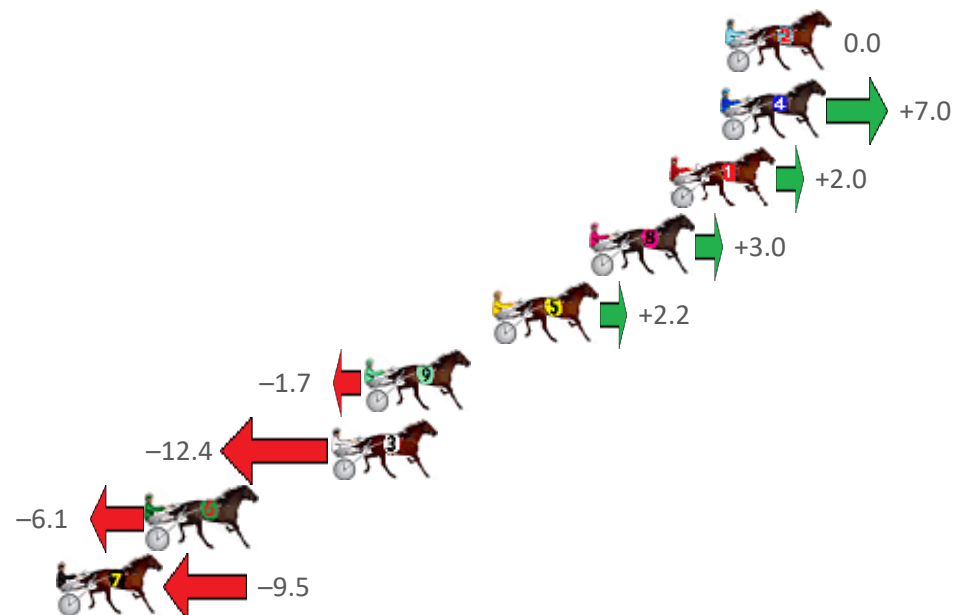

Albion Park Race 1 Distance 1660m

Friday, 16 July 2021

Gross Time: 2:00.90 MileRate: 1:57.20 LeadTime: 3.60s First Qtr: 29.30s Second Qtr: 30.80s Third Qtr: 30.10s Fourth Qtr: 27.10s

NoHorse	Plc	Margin	Time	800Time (W)	400 Time (W)
2 HOT N GOLD	1	0.0m	2:00.90	57.20s (0)	27.10s (0)
4 OUR ACTION MAN	2	0.2m	2:00.91	56.70s (1)	26.60s (1)
1 CHARMING CHARLOTTE	3	2.2m	2:01.06	57.06s (0)	26.97s (0)
8 SKIPPYS DELIGHT	4	5.4m	2:01.29	56.99s (0)	26.90s (0)
5 UNCLE LUKEY	5	9.2m	2:01.56	57.04s (1)	26.94s (1)
9 PRESS STATEMENT	6	14.3m	2:01.92	57.32s (0)	27.21s (0)
3 WHATA TERROR	7	15.6m	2:02.01	58.08s (1)	27.92s (1)
6 KING OF COOL	8	22.9m	2:02.53	57.63s (1)	27.48s (1)
7 LEFTMEATTHEBAR	9	26.5m	2:02.79	57.88s (0)	27.69s (0)

Finish Position and metres gained from 800m

Sectionals
Powered by

PJ HARNESS ANALYSER Version 3.05 Out Now!
HORSE REPORTS / RAW DATA
All your sectional needs Check us out at www.pjdata.com.au

The Racing Queensland Board (trading as Racing Queensland) and provider are not responsible for the completeness or accuracy of any of the information contained herein, and makes no representations about its suitability for any purpose.