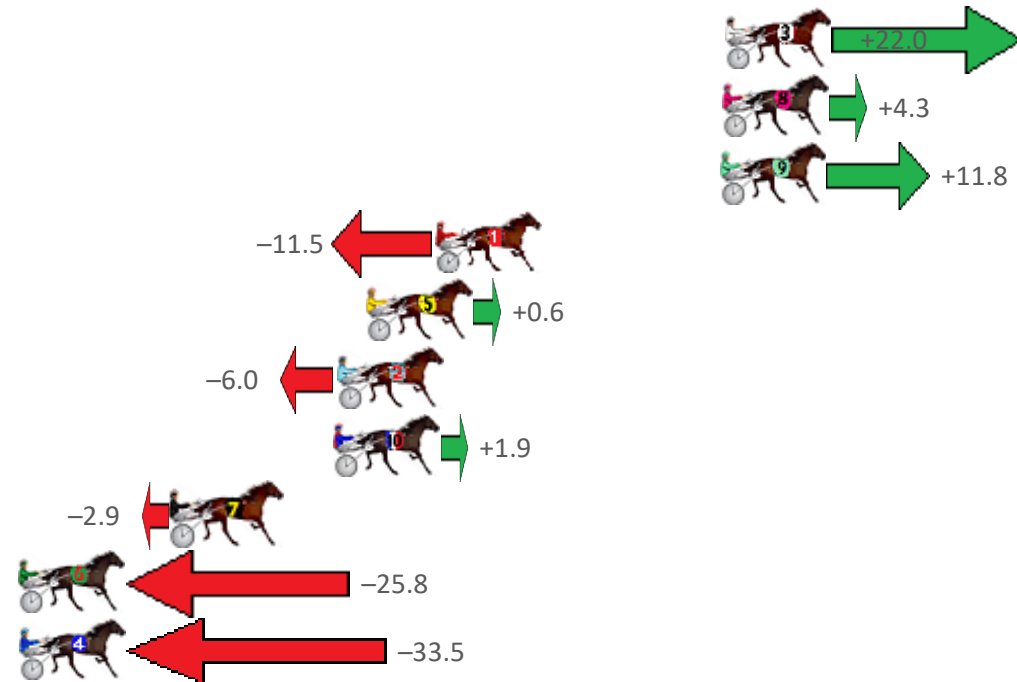

Albion Park Race 7 Distance 1660m

Friday, 16 July 2021

Gross Time: 1:57.90 MileRate: 1:54.30 LeadTime: 3.30s First Qtr: 27.20s Second Qtr: 29.20s Third Qtr: 28.90s Fourth Qtr: 29.30s

NoHorse	Plc	Margin	Time	800Time (W)	400 Time (W)
3 QUICK STEP	1	0.0m	1:57.90	56.61s (1)	28.54s (2)
8 SPEED DIAL	2	0.1m	1:57.91	57.89s (0)	29.00s (0)
9 EL AGUILA	3	0.2m	1:57.92	57.35s (1)	28.94s (2)
1 IL MAXIMUS	4	11.5m	1:58.78	59.03s (0)	30.14s (0)
5 SPRINGFIELD SPIRIT	5	14.2m	1:58.99	58.16s (0)	29.24s (0)
2 BETTERTHANSPRAYING	6	15.4m	1:59.08	58.63s (0)	29.66s (0)
10 IFOUNDTHEBEACH	7	15.5m	1:59.09	58.06s (1)	29.28s (2)
7 NOTORIOUS	8	21.9m	1:59.58	58.41s (0)	29.47s (1)
6 ROLL WITH ROCKY	9	28.4m	2:00.08	60.07s (1)	30.87s (1)
4 OUR ULTIMATE HANNA	10	40.7m	2:01.03	60.62s (1)	31.42s (1)

Finish Position and metres gained from 800m

Sectionals
Powered by

PJ HARNESS ANALYSER Version 3.05 Out Now!
HORSE REPORTS / RAW DATA
All your sectional needs Check us out at www.pjdata.com.au

The Racing Queensland Board (trading as Racing Queensland) and provider are not responsible for the completeness or accuracy of any of the information contained herein, and makes no representations about its suitability for any purpose.