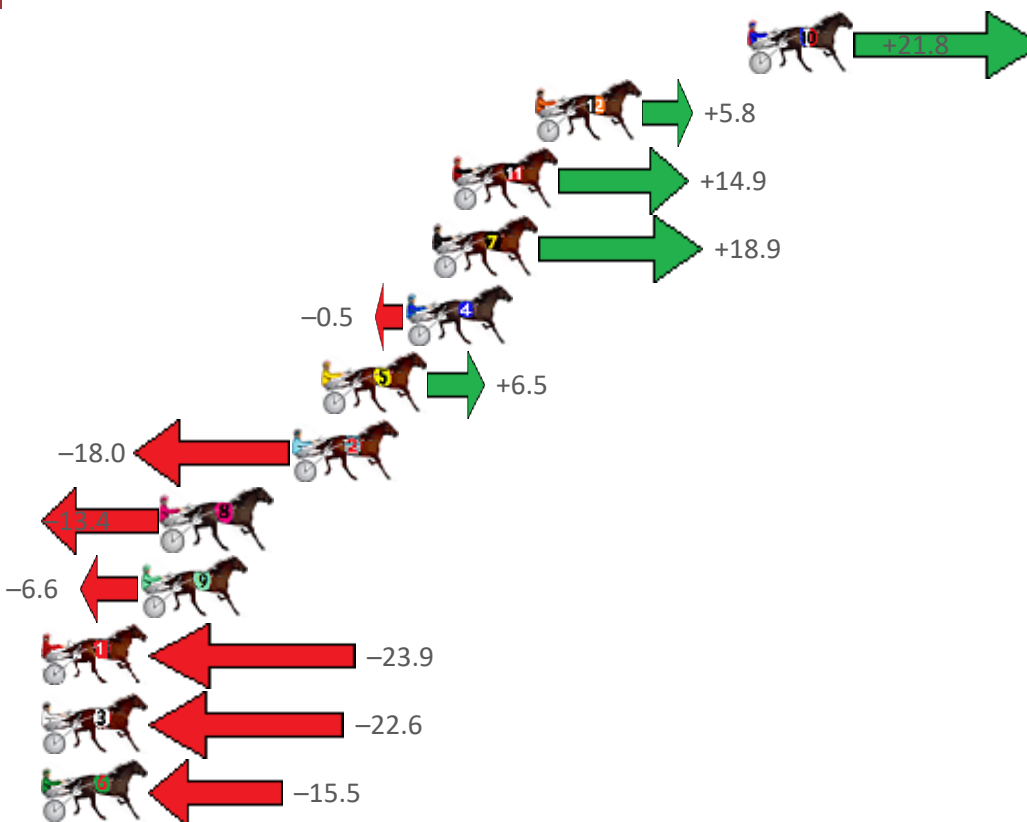

Albion Park Race 4 Distance 2138m

Friday, 16 July 2021

Gross Time: 2:36.20 MileRate: 1:57.60 LeadTime: 38.00s First Qtr: 31.30s Second Qtr: 28.70s Third Qtr: 29.50s Fourth Qtr: 28.70s

NoHorse	Plc	Margin	Time	800Time (W)	400 Time (W)
10 NICKS PICK	1	0.0m	2:36.20	56.62s (1)	27.97s (2)
12 NO DOUBT	2	8.4m	2:36.83	57.78s (0)	28.53s (0)
11 IN CHEVRON WE TRUST	3	11.7m	2:37.08	57.12s (1)	28.48s (2)
7 BLISSFULDAY	4	12.5m	2:37.14	56.83s (1)	28.24s (1)
4 METAKI MAJIC	5	13.5m	2:37.22	58.24s (1)	29.26s (2)
5 BONNIES CAM	6	16.9m	2:37.47	57.73s (0)	28.45s (0)
2 MY ULTIMATE BONDI	7	18.0m	2:37.56	59.50s (0)	29.98s (0)
8 NESTERS HILL	8	23.2m	2:37.95	59.17s (0)	29.68s (1)
9 ARTISTIC SAINT	9	24.0m	2:38.01	58.68s (1)	29.40s (1)
1 CALL ME TRISH	10	29.1m	2:38.39	59.93s (0)	30.35s (0)
3 LEITHEN BURN	11	31.2m	2:38.55	59.83s (1)	30.61s (1)
6 TORQUE IS MY GIRL	12	34.3m	2:38.78	59.32s (0)	30.02s (0)

Finish Position and metres gained from 800m

Sectionals
Powered by

PJ

HARNESS ANALYSER

HORSE REPORTS / RAW DATA

Version 3.05
Out Now!

PJ
Data

f

All your sectional needs

Check us out at www.pjdata.com.au

The Racing Queensland Board (trading as Racing Queensland) and provider are not responsible for the completeness or accuracy of any of the information contained herein, and makes no representations about its suitability for any purpose.