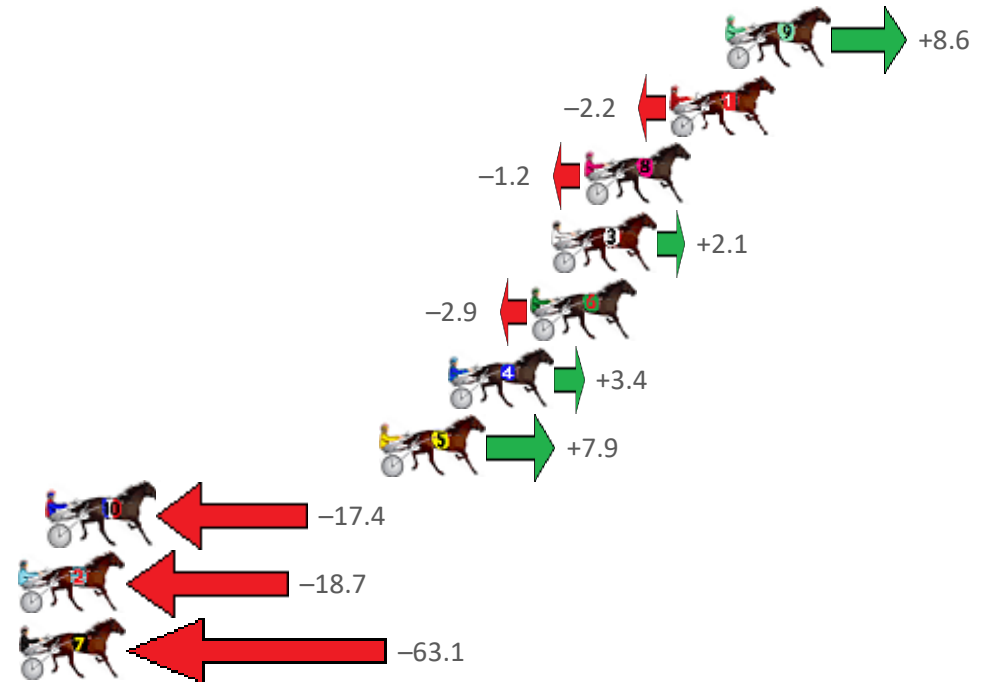

Albion Park Race 5 Distance 2138m

Tuesday, 20 July 2021

Gross Time: 2:36.60 MileRate: 1:57.90 LeadTime: 37.50s First Qtr: 31.10s Second Qtr: 29.50s Third Qtr: 28.80s Fourth Qtr: 29.70s

NoHorse	Plc	Margin	Time	800Time (W)	400 Time (W)
9 ONYA DOUG	1	0.0m	2:36.60	57.87s (0)	29.08s (0)
1 FOUR FOR FOUR	2	2.2m	2:36.77	58.66s (0)	29.86s (0)
8 SNUGGLES BANYULA	3	5.6m	2:37.04	58.59s (0)	29.80s (0)
3 WHATTA GOOD REASO	4	6.9m	2:37.14	58.35s (1)	29.65s (1)
6 RECIPE FOR DREAMING	5	7.7m	2:37.20	58.71s (1)	30.02s (1)
4 UNCLE LUKEY	6	11.0m	2:37.46	58.25s (2)	29.86s (2)
5 LETS BLAZE	7	13.7m	2:37.67	57.93s (1)	29.16s (1)
10 MIAMI SURF	8	26.8m	2:38.69	59.77s (2)	31.35s (2)
2 KOTARE ELITE	9	31.9m	2:39.08	59.86s (1)	30.87s (1)
7 MAJOR SLIP UP	10	143.1m	2:47.74	63.09s (0)	32.14s (0)

Finish Position and metres gained from 800m

Sectionals
Powered by

PJ HARNES ANALYSER

HORSE REPORTS / RAW DATA

Version 3.05
Out Now!

All your sectional needs

Check us out at www.pjdata.com.au

The Racing Queensland Board (trading as Racing Queensland) and provider are not responsible for the completeness or accuracy of any of the information contained herein, and makes no representations about its suitability for any purpose.