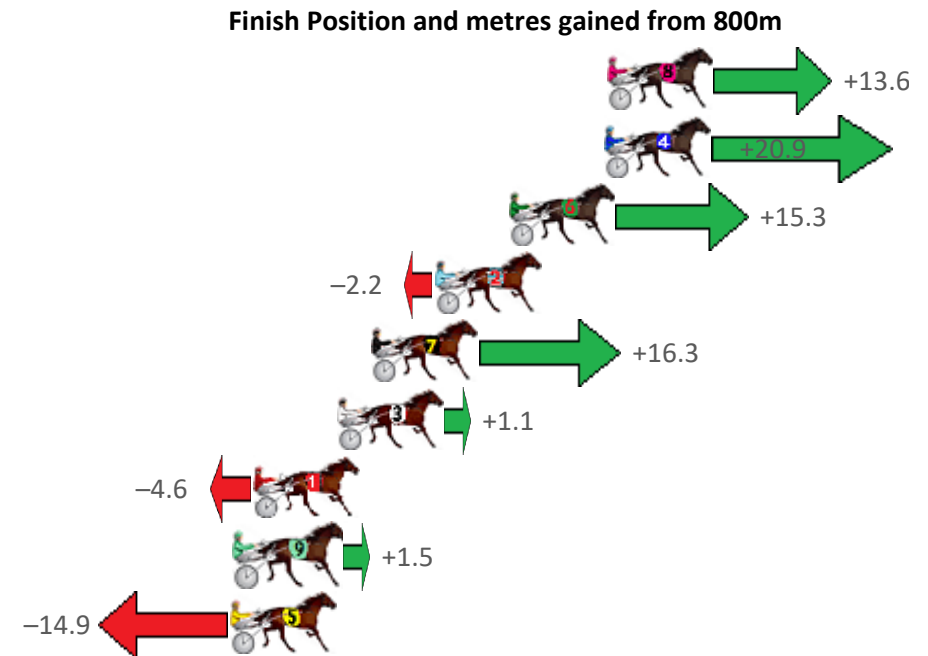

Albion Park Race 9 Distance 1660m

Tuesday, 20 July 2021

Gross Time: 1:58.00 MileRate: 1:54.40 LeadTime: 3.40s First Qtr: 26.50s Second Qtr: 29.80s Third Qtr: 29.10s Fourth Qtr: 29.20s

NoHorse	Plc	Margin	Time	800Time (W)	400 Time (W)
8 BETTOR VISION	1	0.0m	1:58.00	57.31s (0)	28.31s (1)
4 MONTANA CHIEF	2	0.1m	1:58.01	56.79s (1)	28.52s (3)
6 VINNY CHASE	3	3.9m	1:58.30	57.19s (0)	28.50s (2)
2 JUST ROKIN	4	6.8m	1:58.52	58.46s (0)	29.39s (0)
7 BOHANNAN	5	9.3m	1:58.71	57.12s (1)	28.89s (3)
3 KEY LARGO	6	10.7m	1:58.82	58.22s (1)	29.86s (1)
1 WHISKEY BLAZE	7	14.0m	1:59.07	58.63s (0)	29.59s (0)
9 STOMPEN	8	14.7m	1:59.13	58.19s (1)	29.69s (1)
5 MIDNIGHT MAN	9	14.9m	1:59.14	59.38s (0)	30.28s (0)