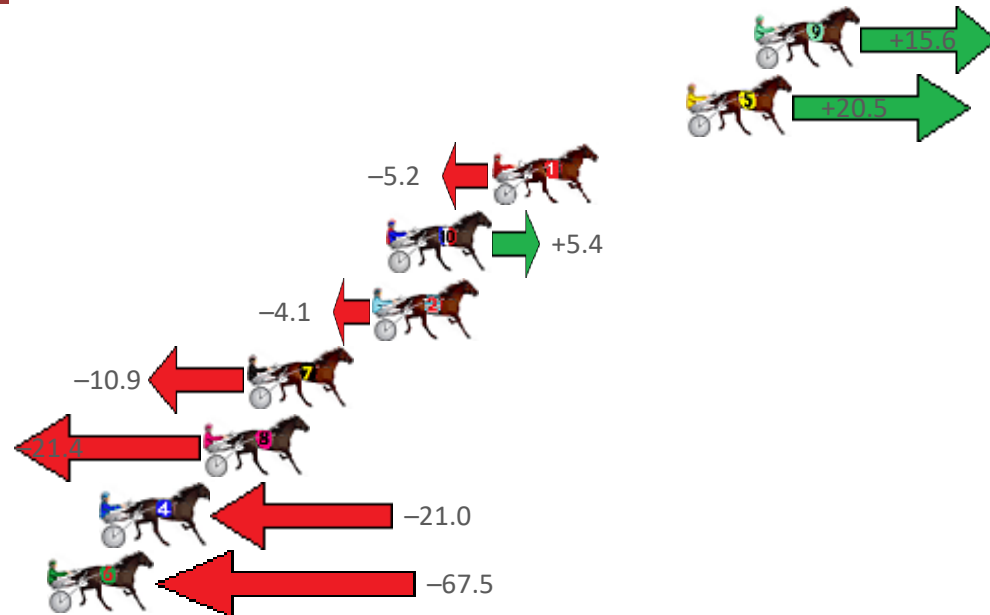

Albion Park Race 6 Distance 2138m

Tuesday, 20 July 2021

Gross Time: 2:35.80 MileRate: 1:57.30 LeadTime: 37.80s First Qtr: 31.00s Second Qtr: 30.00s Third Qtr: 29.60s Fourth Qtr: 27.40s

NoHorse	Plc	Margin	Time	800Time (W)	400 Time (W)
9 LIFE LAVROS	1	0.0m	2:35.80	55.89s (1)	27.13s (2)
5 KING TRITON	2	2.7m	2:35.99	55.55s (2)	27.58s (1)
1 KEAYANG MARVEN	3	10.4m	2:36.55	57.37s (1)	27.80s (1)
10 MOHS EM DOWN	4	14.6m	2:36.85	56.62s (1)	27.96s (3)
2 SLICK BLASTER	5	15.1m	2:36.89	57.29s (1)	27.79s (1)
7 LETTUCEFIRESTAR	6	20.1m	2:37.25	57.77s (0)	27.60s (0)
8 MISTERY ROAD	7	21.8m	2:37.37	58.52s (1)	28.83s (0)
4 JAY TEE TYRON	8	25.8m	2:37.66	58.49s (0)	28.33s (0)
6 DAPPER	9	67.5m	2:40.67	61.78s (0)	31.47s (0)

Finish Position and metres gained from 800m

Sectionals
Powered by

PJ HARNESS ANALYSER
HORSE REPORTS / RAW DATA

Version 3.05
Out Now!

All your sectional needs

Check us out at www.pjdata.com.au

The Racing Queensland Board (trading as Racing Queensland) and provider are not responsible for the completeness or accuracy of any of the information contained herein, and makes no representations about its suitability for any purpose.