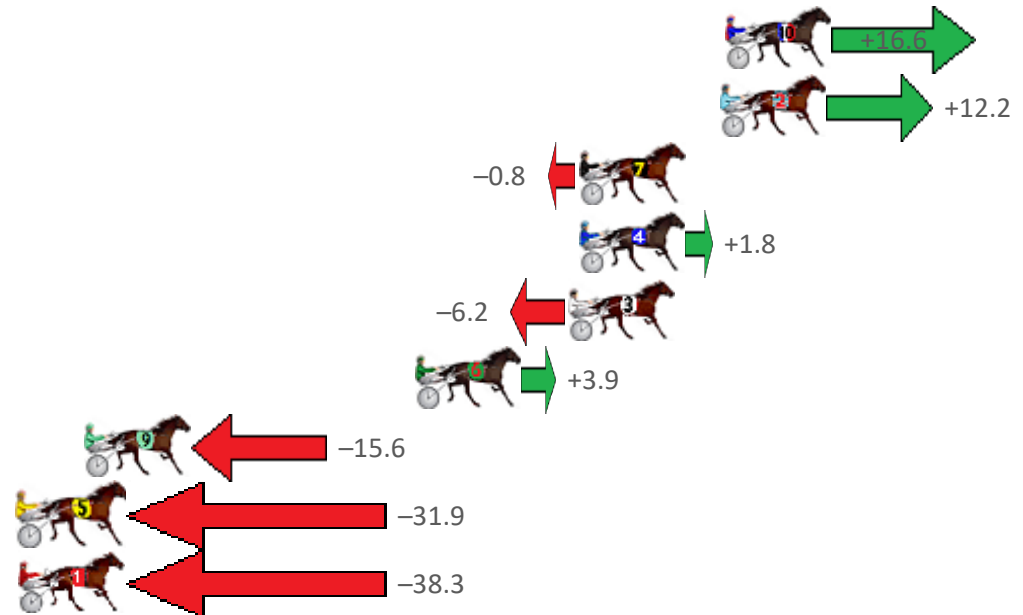

Albion Park Race 7 Distance 1660m

Tuesday, 20 July 2021

Gross Time: 1:58.90 MileRate: 1:55.30 LeadTime: 3.40s First Qtr: 27.70s Second Qtr: 29.00s Third Qtr: 28.80s Fourth Qtr: 30.00s

NoHorse	Plc	Margin	Time	800Time (W)	400 Time (W)
10 MISTER DIAMOND	1	0.0m	1:58.90	57.59s (1)	29.37s (2)
2 GINGER MICKY	2	0.2m	1:58.92	57.91s (1)	29.08s (2)
7 BITCOIN	3	5.8m	1:59.36	58.86s (2)	30.13s (2)
4 RAANI	4	5.8m	1:59.36	58.67s (1)	30.03s (0)
3 THE GENERAL	5	6.2m	1:59.39	59.25s (0)	30.46s (0)
6 LUVHAVINFUN	6	12.3m	1:59.87	58.51s (2)	29.22s (0)
9 ITZ MAJOR RICH	7	25.4m	2:00.90	59.94s (0)	30.57s (1)
5 REMEMBER ME NOW	8	34.9m	2:01.64	61.13s (1)	32.20s (1)
1 MAGICOL IDEAL	9	43.5m	2:02.32	61.60s (0)	32.24s (0)

Finish Position and metres gained from 800m

Sectionals
Powered by

PJ HARNESS ANALYSER Version 3.05 Out Now!
HORSE REPORTS / RAW DATA
All your sectional needs Check us out at www.pjdata.com.au

The Racing Queensland Board (trading as Racing Queensland) and provider are not responsible for the completeness or accuracy of any of the information contained herein, and makes no representations about its suitability for any purpose.