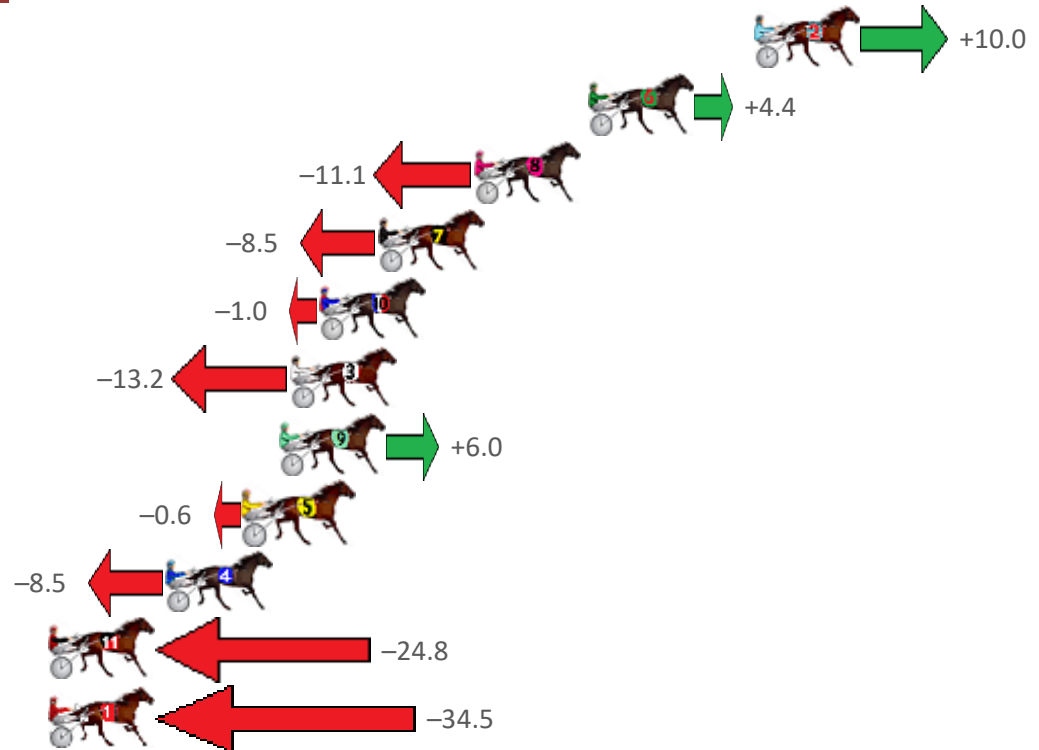

Albion Park Race 2 Distance 2138m

Tuesday, 20 July 2021

Gross Time: 2:43.90 MileRate: 2:03.40 LeadTime: 41.90s First Qtr: 31.90s Second Qtr: 29.90s Third Qtr: 30.40s Fourth Qtr: 29.80s

NoHorse	Plc	Margin	Time	800Time (W)	400 Time (W)
2 PUMA ROAD	1	0.0m	2:43.90	59.45s (0)	29.16s (0)
6 DOWN UNDER RORS	2	6.6m	2:44.42	59.87s (1)	29.68s (2)
8 AVEROSS DON	3	11.1m	2:44.77	61.03s (0)	30.62s (0)
7 THE REAPER	4	14.9m	2:45.06	60.84s (1)	30.56s (1)
10 MELPARK MAGIC	5	17.2m	2:45.24	60.27s (1)	30.10s (1)
3 SPIDERS DEVIL	6	18.4m	2:45.34	61.19s (0)	30.84s (0)
9 HAVANA MAGIC	7	18.8m	2:45.37	59.75s (0)	29.90s (2)
5 SHEGOTSASS	8	20.2m	2:45.48	60.24s (0)	29.93s (0)
4 ROSEHILL MAGIC	9	23.3m	2:45.72	60.84s (0)	30.52s (0)
11 AURORA	10	46.0m	2:47.49	62.06s (1)	31.90s (1)
1 TAM OSHANTER	11	79.5m	2:50.11	62.78s (0)	31.62s (0)

Finish Position and metres gained from 800m

Sectionals
Powered by

PJ HARNES ANALYSER

HORSE REPORTS / RAW DATA

Version 3.05
Out Now!

All your sectional needs

Check us out at www.pjdata.com.au

The Racing Queensland Board (trading as Racing Queensland) and provider are not responsible for the completeness or accuracy of any of the information contained herein, and makes no representations about its suitability for any purpose.