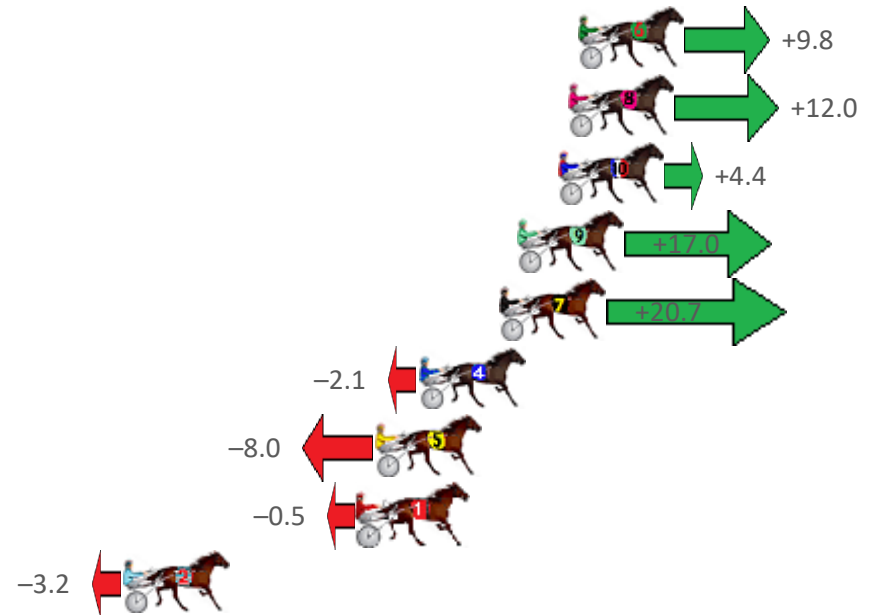

Albion Park Race 4 Distance 1660m

Tuesday, 20 July 2021

Gross Time: 2:01.70 MileRate: 1:58.00 LeadTime: 3.30s First Qtr: 28.90s Second Qtr: 29.90s Third Qtr: 30.20s Fourth Qtr: 29.40s

NoHorse	Plc	Margin	Time	800Time (W)	400 Time (W)
6 AYE AYE CAPTAIN	1	0.0m	2:01.70	58.87s (1)	28.84s (1)
8 HAPPY PUBLICANS	2	0.4m	2:01.73	58.71s (0)	28.55s (1)
10 WHERE'S TASCOTT	3	0.8m	2:01.76	59.27s (1)	29.21s (1)
9 RAINBOW JET	4	2.4m	2:01.89	58.34s (1)	28.32s (1)
7 LANCELOT BROMAC	5	3.1m	2:01.94	58.07s (1)	28.85s (3)
4 DIGYOURHEELSIN	6	6.3m	2:02.19	59.76s (0)	29.55s (0)
5 MAYWYN TROUBADOU	7	8.0m	2:02.32	60.19s (0)	29.98s (0)
1 TUAKANA	8	8.7m	2:02.37	59.64s (0)	29.41s (0)
2 CLARES FOOL	9	18.0m	2:03.09	59.84s (1)	29.68s (2)

Finish Position and metres gained from 800m

Sectionals
Powered by

PJ HARNESS ANALYSER Version 3.05 Out Now!
HORSE REPORTS / RAW DATA
All your sectional needs Check us out at www.pjdata.com.au

The Racing Queensland Board (trading as Racing Queensland) and provider are not responsible for the completeness or accuracy of any of the information contained herein, and makes no representations about its suitability for any purpose.