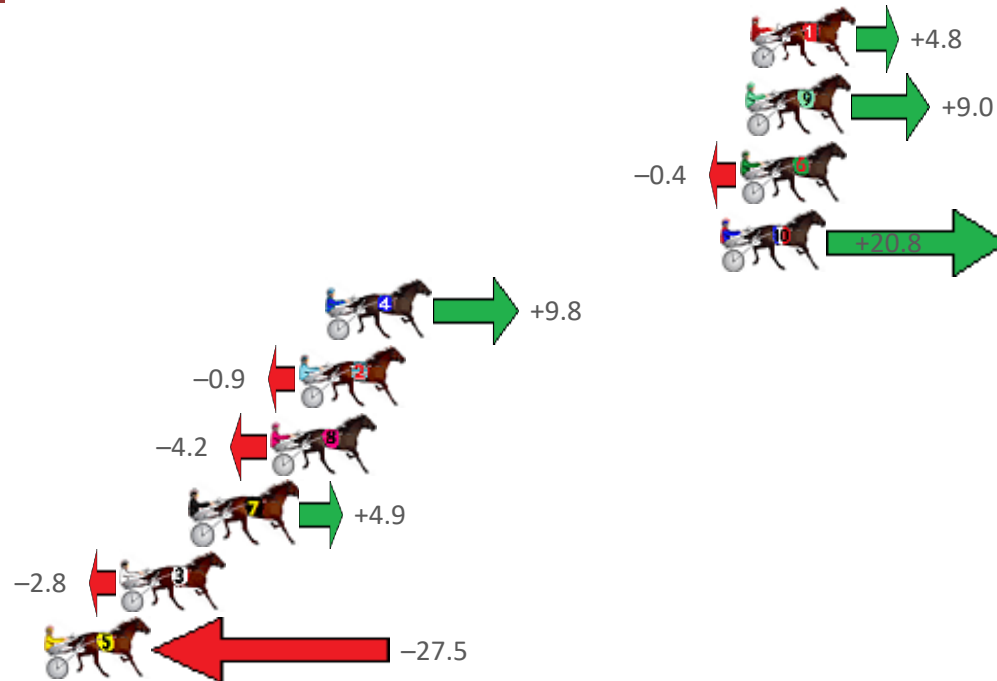

Albion Park Race 3 Distance 1660m

Tuesday, 20 July 2021

Gross Time: 2:03.00 MileRate: 1:59.30 LeadTime: 3.50s First Qtr: 29.80s Second Qtr: 29.40s Third Qtr: 30.40s Fourth Qtr: 29.90s

No	Horse	Plc	Margin	Time	800Time (W)	400 Time (W)
1	HEAD NOISE	1	0.0m	2:03.00	59.94s (0)	29.59s (0)
9	MISTER CAUTIOUS	2	0.2m	2:03.02	59.63s (0)	29.29s (0)
6	MELTON BEACH	3	0.4m	2:03.03	60.33s (0)	29.93s (0)
10	BEACH MAGIC	4	1.2m	2:03.09	58.74s (1)	28.95s (2)
4	INDY JEWEL	5	16.8m	2:04.32	59.57s (0)	29.38s (1)
2	SHEZ NOTORIOUS	6	17.9m	2:04.40	60.37s (1)	30.53s (2)
8	MISTER REACTOR	7	19.0m	2:04.49	60.61s (0)	30.35s (0)
7	TROUPER JUJON	8	22.1m	2:04.73	59.93s (1)	30.12s (2)
3	WONDERWOMAN JUJO	9	25.0m	2:04.96	60.51s (0)	30.33s (0)
5	MYSTICAL CHARM	10	37.3m	2:05.92	62.36s (1)	32.21s (1)

Finish Position and metres gained from 800m

Sectionals
Powered by

PJ HARNESS ANALYSER Version 3.05 Out Now!
HORSE REPORTS / RAW DATA
All your sectional needs Check us out at www.pjdata.com.au

The Racing Queensland Board (trading as Racing Queensland) and provider are not responsible for the completeness or accuracy of any of the information contained herein, and makes no representations about its suitability for any purpose.