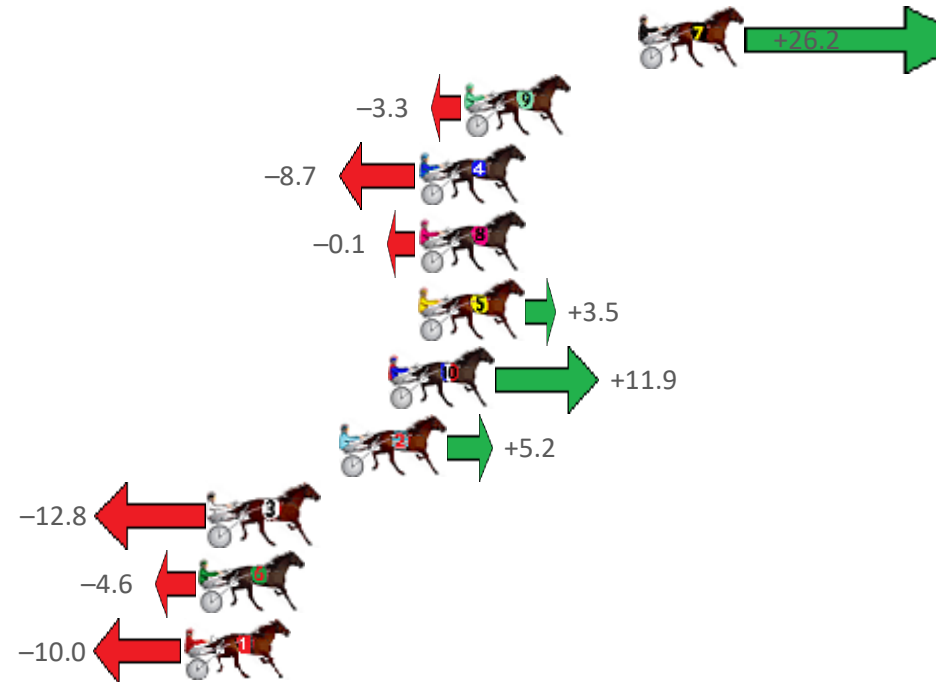

Albion Park Race 8 Distance 1660m

Tuesday, 20 July 2021

Gross Time: 2:00.00 MileRate: 1:56.40 LeadTime: 3.40s First Qtr: 28.40s Second Qtr: 29.90s Third Qtr: 29.60s Fourth Qtr: 28.70s

NoHorse	Plc	Margin	Time	800Time (W)	400 Time (W)
7 ROYAL AURORA	1	0.0m	2:00.00	56.40s (1)	27.56s (2)
9 ALWAYS A SECRET	2	6.9m	2:00.52	58.54s (1)	28.96s (1)
4 COLOMBIAN GOLD	3	8.7m	2:00.66	58.93s (0)	29.32s (0)
8 THE DEMOCRAT	3	8.7m	2:00.66	58.31s (0)	28.58s (0)
5 SOME EXCUSESOMEW	5	8.7m	2:00.66	58.05s (1)	28.31s (1)
10 MARK OF INTEGRITY	6	9.9m	2:00.75	57.44s (1)	28.58s (2)
2 SAINT KILDA BEACH	7	11.8m	2:00.89	57.92s (1)	29.06s (2)
3 ARTHUR LOWE	8	17.0m	2:01.28	59.23s (0)	29.47s (0)
6 THEARTOFINFUSION	9	17.4m	2:01.31	58.63s (0)	28.89s (0)
1 BRIDGET BLUE CHIP	10	18.0m	2:01.36	59.02s (1)	29.31s (1)

Finish Position and metres gained from 800m

Sectionals
Powered by

PJ HARNESS ANALYSER

HORSE REPORTS / RAW DATA

Version 3.05
Out Now!

All your sectional needs

Check us out at www.pjdata.com.au

The Racing Queensland Board (trading as Racing Queensland) and provider are not responsible for the completeness or accuracy of any of the information contained herein, and makes no representations about its suitability for any purpose.