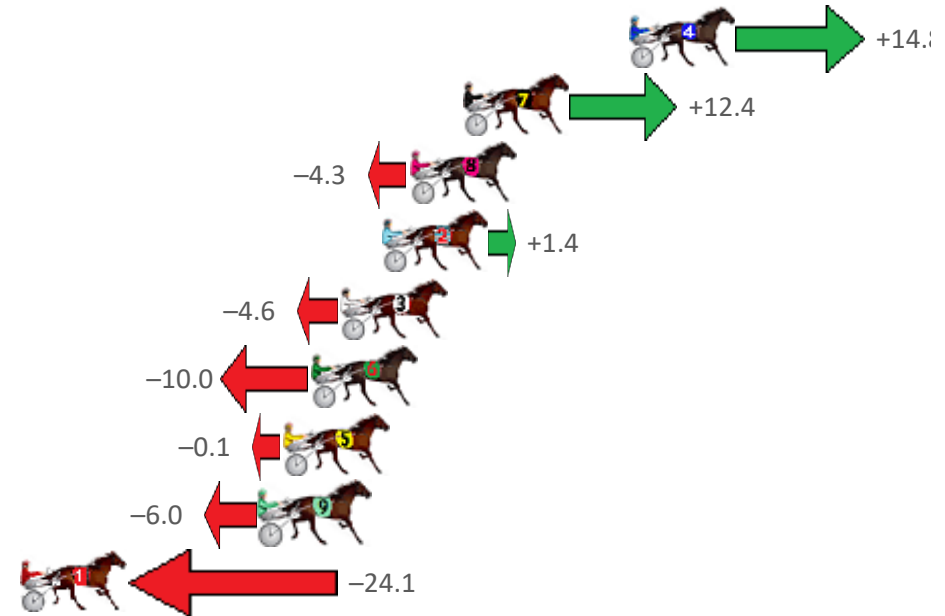

Albion Park Race 10 Distance 2138m

Tuesday, 20 July 2021

Gross Time: 2:32.50 MileRate: 1:54.80 LeadTime: 37.10s First Qtr: 29.20s Second Qtr: 29.50s Third Qtr: 28.00s Fourth Qtr: 28.70s

No	Horse	Plc	Margin	Time	800Time (W)	400 Time (W)
4	SCOOB OPERATOR	1	0.0m	2:32.50	55.66s (2)	28.70s (1)
7	KID MONTANA	2	6.6m	2:33.00	55.83s (2)	28.71s (2)
8	SMOKIN BY	3	8.7m	2:33.16	57.00s (0)	28.54s (1)
2	CASINO TOMMY	4	9.8m	2:33.24	56.60s (1)	28.54s (2)
3	WATCH PULP FICTION	5	11.4m	2:33.36	57.02s (1)	29.03s (1)
6	SECRETAGENT TYCOON	6	12.6m	2:33.45	57.40s (1)	29.34s (0)
5	ADMIRAL BRONSKI	7	13.7m	2:33.53	56.71s (0)	28.16s (1)
9	OUR WALL STREET WOL	8	14.6m	2:33.60	57.12s (0)	28.60s (1)
1	CHANTREY	9	24.1m	2:34.32	58.40s (0)	29.39s (0)

Finish Position and metres gained from 800m

Sectionals
Powered by

PJ HARNESS ANALYSER Version 3.05 Out Now!
HORSE REPORTS / RAW DATA
All your sectional needs Check us out at www.pjdata.com.au

The Racing Queensland Board (trading as Racing Queensland) and provider are not responsible for the completeness or accuracy of any of the information contained herein, and makes no representations about its suitability for any purpose.