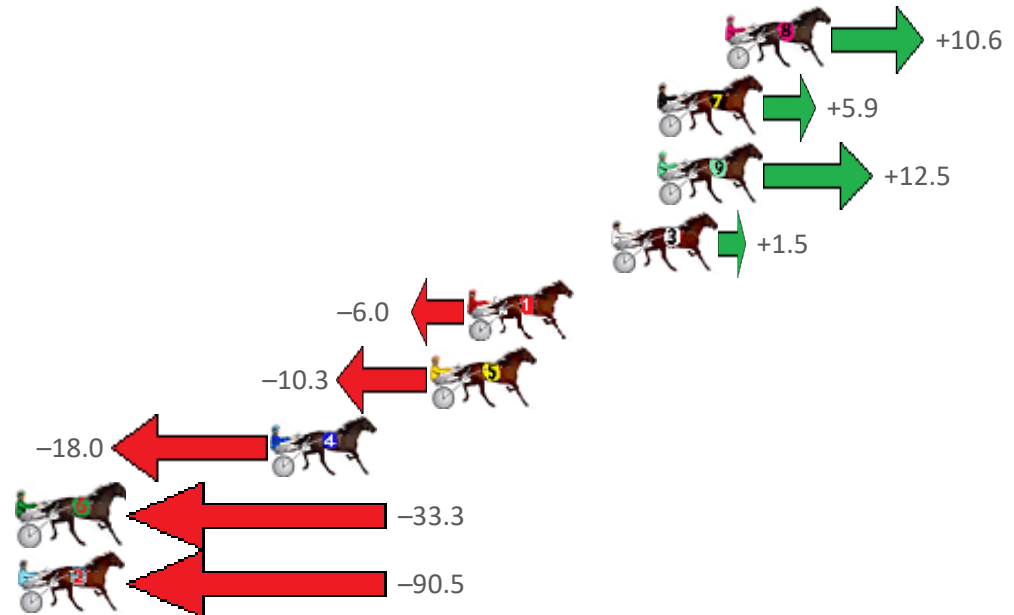

Redcliffe Race 6 Distance 1780m

Sunday, 12 December 2021

Gross Time: 2:15.70 MileRate: 2:02.70 LeadTime: 11.60s First Qtr: 31.30s Second Qtr: 31.40s Third Qtr: 30.70s Fourth Qtr: 30.70s

NoHorse	Plc	Margin	Time	800Time (W)	400 Time (W)
8 NEVAEVABEND	1	0.0m	2:15.70	60.59s (1)	30.06s (2)
7 LORD DENZEL	2	2.7m	2:15.92	60.95s (0)	30.25s (0)
9 WRITEABOUTCHELSEA	3	2.7m	2:15.92	60.45s (1)	30.78s (2)
3 IM ISABELLA	4	4.5m	2:16.06	61.29s (1)	30.59s (1)
1 CAMPBELL BEST	5	10.2m	2:16.52	61.86s (0)	31.16s (0)
5 BEEF CITY STARZZZ	6	11.7m	2:16.64	62.19s (1)	31.49s (1)
4 PATCHWORK JET	7	18.0m	2:17.15	62.77s (0)	32.07s (0)
6 THE LAST STARFIRE	8	46.7m	2:19.45	63.94s (0)	33.21s (1)
2 OUR EDUARDO DENARI	9	310.5m	2:40.64	68.31s (0)	33.79s (0)

Finish Position and metres gained from 800m

Sectionals
Powered by

Home of Australian Harness Sectionals
PJ HARNESS ANALYSER

+ RAW DATA + HORSE REPORTS + FREE FRIDAY FACEBOOK TIP

www.pjdata.com.au | admin@pjdata.com.au | www.facebook.com/PJHarnessRacing

The Racing Queensland Board (trading as Racing Queensland) and provider are not responsible for the completeness or accuracy of any of the information contained herein, and makes no representations about its suitability for any purpose.