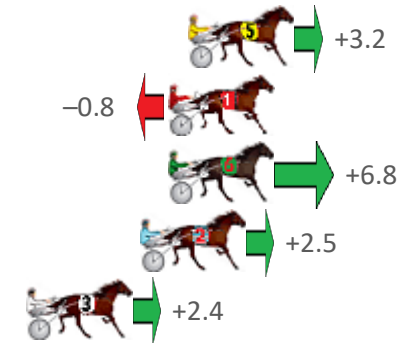

Redcliffe Race 7 Distance 1780m

Sunday, 12 December 2021

Gross Time: 2:13.20 MileRate: 2:00.40 LeadTime: 11.40s First Qtr: 31.70s Second Qtr: 31.80s Third Qtr: 29.50s Fourth Qtr: 28.80s

NoHorse	Plc	Margin	Time	800Time (W)	400 Time (W)
5 SPRINGFIELD SPIRIT	1	0.0m	2:13.20	58.07s (1)	28.66s (1)
1 MY ULTIMATE CLIPPA	2	0.8m	2:13.26	58.36s (0)	28.86s (0)
6 THEMIDNIGHTRAMBLE	2	0.8m	2:13.26	57.81s (1)	28.36s (1)
2 MISTERRIODEJANEIRO	4	1.9m	2:13.34	58.12s (0)	28.62s (0)
3 SHAKATIE	5	6.4m	2:13.68	58.13s (0)	28.59s (0)
4 SCOTT TOM	6	24.0m	2:15.01	59.05s (0)	29.44s (0)

Finish Position and metres gained from 800m

Sectionals
Powered by

Home of Australian Harness Sectionals
PJ HARNESS ANALYSER

+ RAW DATA + HORSE REPORTS + FREE FRIDAY FACEBOOK TIP

www.pjdata.com.au | admin@pjdata.com.au | www.facebook.com/PJHarnessRacing

The Racing Queensland Board (trading as Racing Queensland) and provider are not responsible for the completeness or accuracy of any of the information contained herein, and makes no representations about its suitability for any purpose.