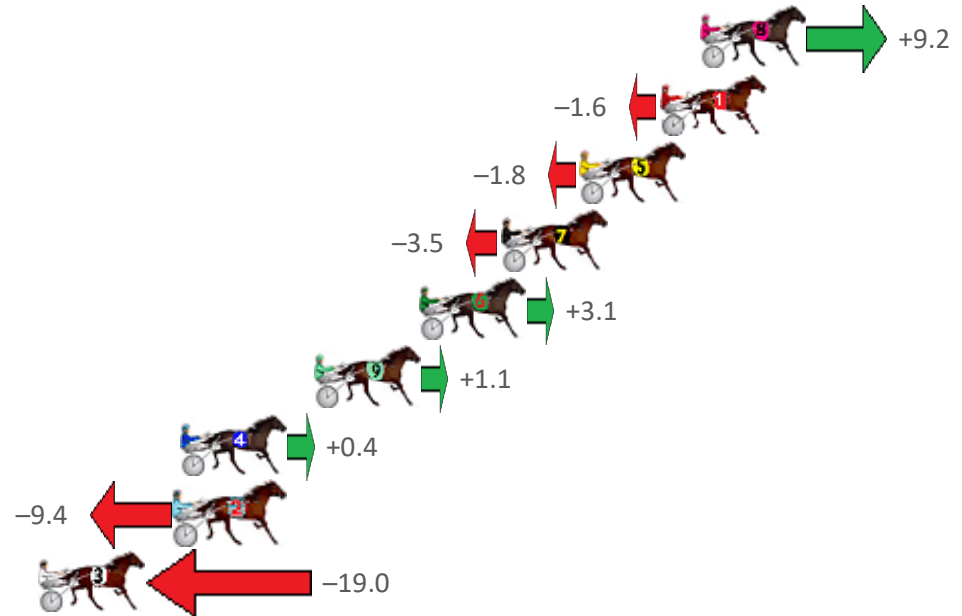

Redcliffe Race 8 Distance 1780m

Sunday, 12 December 2021

Gross Time: 2:15.80 MileRate: 2:02.80 LeadTime: 12.10s First Qtr: 31.90s Second Qtr: 31.30s Third Qtr: 29.90s Fourth Qtr: 30.60s

NoHorse	Plc	Margin	Time	800Time (W)	400 Time (W)
8 LAZY BLAZE	1	0.0m	2:15.80	59.81s (0)	29.92s (0)
1 OUR DOLLY	2	1.6m	2:15.93	60.62s (0)	30.72s (0)
5 JOHNROD	3	4.8m	2:16.18	60.64s (1)	30.58s (1)
7 SOMEWHEREINHEAVEN	4	7.9m	2:16.43	60.76s (0)	30.88s (0)
6 DARTESIAN	5	11.1m	2:16.69	60.27s (0)	30.39s (0)
9 UWATCHINGME	6	15.3m	2:17.03	60.42s (1)	30.76s (2)
4 CHANG	7	20.6m	2:17.45	60.47s (1)	30.62s (1)
2 BETTERTHAN TORQUE	8	20.8m	2:17.47	61.21s (1)	31.10s (1)
3 AURORA ROSE	9	26.2m	2:17.90	61.93s (1)	31.85s (1)

Finish Position and metres gained from 800m

Sectionals
Powered by

Home of Australian Harness Sectionals
PJ HARNESS ANALYSER

+ RAW DATA + HORSE REPORTS + FREE FRIDAY FACEBOOK TIP

www.pjdata.com.au | admin@pjdata.com.au | www.facebook.com/PJHarnessRacing

The Racing Queensland Board (trading as Racing Queensland) and provider are not responsible for the completeness or accuracy of any of the information contained herein, and makes no representations about its suitability for any purpose.