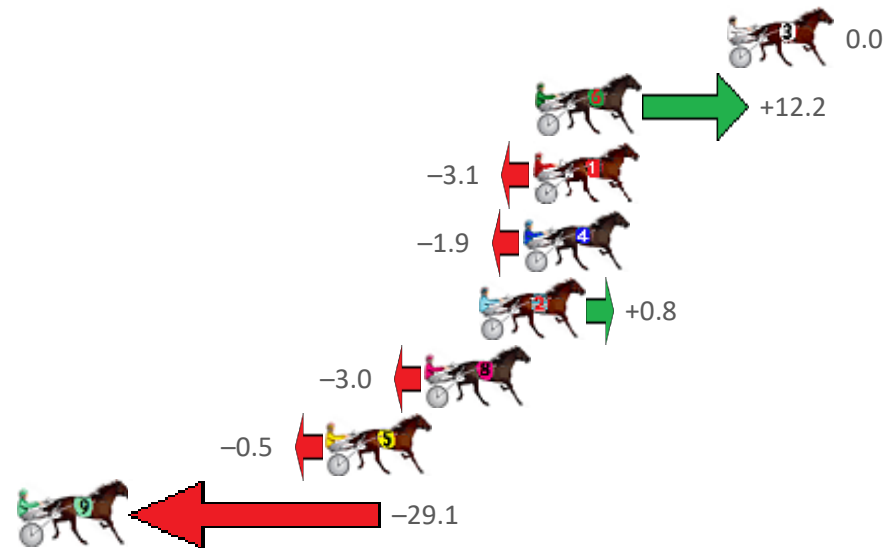

Redcliffe Race 3 Distance 1780m

Sunday, 12 December 2021

Gross Time: 2:13.70 MileRate: 2:00.90 LeadTime: 11.50s First Qtr: 30.80s Second Qtr: 32.60s Third Qtr: 29.80s Fourth Qtr: 29.00s

NoHorse	Plc	Margin	Time	800Time (W)	400 Time (W)
3 RISKY BUZINESS	1	0.0m	2:13.70	58.80s (0)	29.00s (0)
6 MOONLIGHT BUTCHER	2	7.6m	2:14.28	57.91s (1)	28.29s (3)
1 ITSMEGS	3	7.7m	2:14.29	59.03s (0)	29.18s (0)
4 LITTLE ARROWS	4	8.1m	2:14.32	58.94s (1)	29.02s (1)
2 JANG PEL	5	9.8m	2:14.45	58.74s (1)	29.09s (2)
8 JET FORCE	6	12.0m	2:14.61	59.02s (0)	29.19s (0)
5 JILLIBY GIZMO	7	15.9m	2:14.91	58.84s (1)	29.14s (2)
9 FORTYFIVE ROCK	8	30.7m	2:16.04	60.93s (1)	31.00s (1)

Finish Position and metres gained from 800m

Sectionals
Powered by

Home of Australian Harness Sectionals
PJ HARNESS ANALYSER

+ RAW DATA + HORSE REPORTS + FREE FRIDAY FACEBOOK TIP

www.pjdata.com.au | admin@pjdata.com.au | www.facebook.com/PJHarnessRacing

The Racing Queensland Board (trading as Racing Queensland) and provider are not responsible for the completeness or accuracy of any of the information contained herein, and makes no representations about its suitability for any purpose.