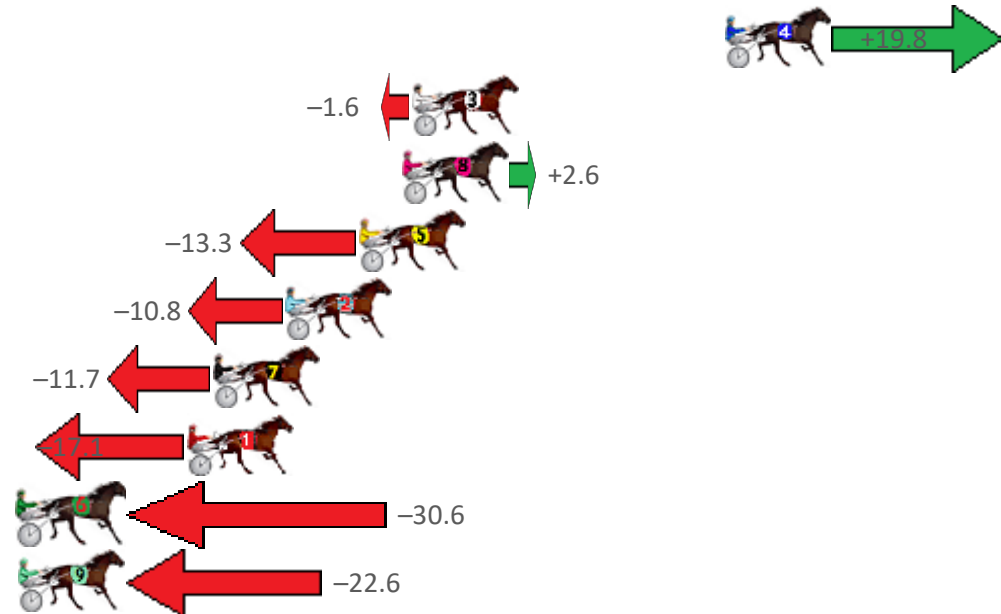

Redcliffe Race 1 Distance 1780m

Sunday, 12 December 2021

Gross Time: 2:11.60 MileRate: 1:59.00 LeadTime: 11.20s First Qtr: 29.10s Second Qtr: 31.10s Third Qtr: 30.50s Fourth Qtr: 29.70s

NoHorse	Plc	Margin	Time	800Time (W)	400 Time (W)
4 PURPLE SHADES	1	0.0m	2:11.60	58.72s (1)	28.84s (2)
3 MY ULTIMATE HESTON	2	12.4m	2:12.57	60.32s (1)	30.13s (2)
8 MAJOR TRALEE	3	12.8m	2:12.60	60.01s (1)	29.64s (1)
5 BARBOO	4	14.5m	2:12.73	61.20s (1)	30.77s (1)
2 NIKALONG HENRY	5	17.4m	2:12.95	61.01s (1)	30.50s (1)
7 CALVERT HOT SHOT	6	20.3m	2:13.18	61.08s (0)	30.43s (0)
1 KEAYANG SPONGE BOB	7	21.3m	2:13.26	61.48s (0)	30.81s (0)
6 ILLAWONG DREAMTIM	8	30.6m	2:13.98	62.49s (0)	31.81s (0)
9 POPEYE RUSSELL	9	35.8m	2:14.39	61.89s (0)	31.27s (0)

Finish Position and metres gained from 800m

Sectionals
Powered by

Home of Australian Harness Sectionals
PJ HARNESS ANALYSER

+ RAW DATA + HORSE REPORTS + FREE FRIDAY FACEBOOK TIP

www.pjdata.com.au | admin@pjdata.com.au | www.facebook.com/PJHarnessRacing

The Racing Queensland Board (trading as Racing Queensland) and provider are not responsible for the completeness or accuracy of any of the information contained herein, and makes no representations about its suitability for any purpose.