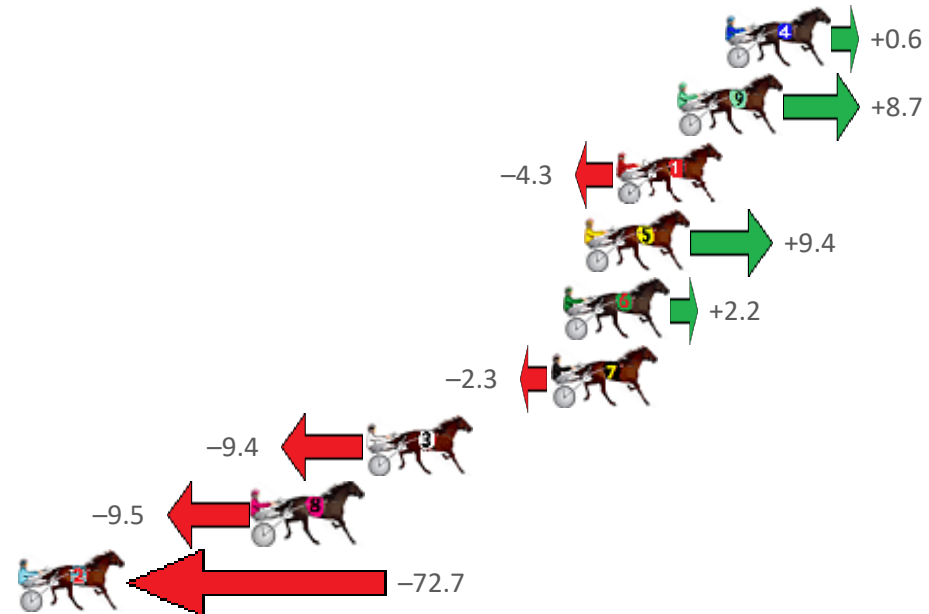

Redcliffe Race 5 Distance 1780m

Sunday, 12 December 2021

Gross Time: 2:14.70 MileRate: 2:01.80 LeadTime: 11.50s First Qtr: 31.70s Second Qtr: 32.60s Third Qtr: 29.70s Fourth Qtr: 29.20s

NoHorse	Plc	Margin	Time	800Time (W)	400 Time (W)
4 ALWAYS AT NIGHT	1	0.0m	2:14.70	58.86s (1)	29.20s (1)
9 GRETELS GIRL	2	1.9m	2:14.85	58.26s (2)	29.29s (2)
1 RAYONG PRINCESS	3	4.3m	2:15.03	59.21s (0)	29.51s (0)
5 WHERE'S TASCOTT	4	5.6m	2:15.13	58.21s (2)	29.17s (2)
6 CANNAN	5	6.4m	2:15.19	58.74s (0)	29.00s (0)
7 JOY MAKER	6	6.9m	2:15.23	59.07s (0)	29.35s (0)
3 MOLLY MONTANA	7	14.2m	2:15.79	59.59s (1)	29.84s (1)
8 MAYWYN A JUG ORTW	8	18.7m	2:16.13	59.60s (1)	29.86s (1)
2 GO JO JOLT	9	162.7m	2:27.16	64.22s (0)	32.30s (0)

Finish Position and metres gained from 800m

Sectionals
Powered by

Home of Australian Harness Sectionals
PJ HARNESS ANALYSER

+ RAW DATA + HORSE REPORTS + FREE FRIDAY FACEBOOK TIP

www.pjdata.com.au | admin@pjdata.com.au | www.facebook.com/PJHarnessRacing

The Racing Queensland Board (trading as Racing Queensland) and provider are not responsible for the completeness or accuracy of any of the information contained herein, and makes no representations about its suitability for any purpose.