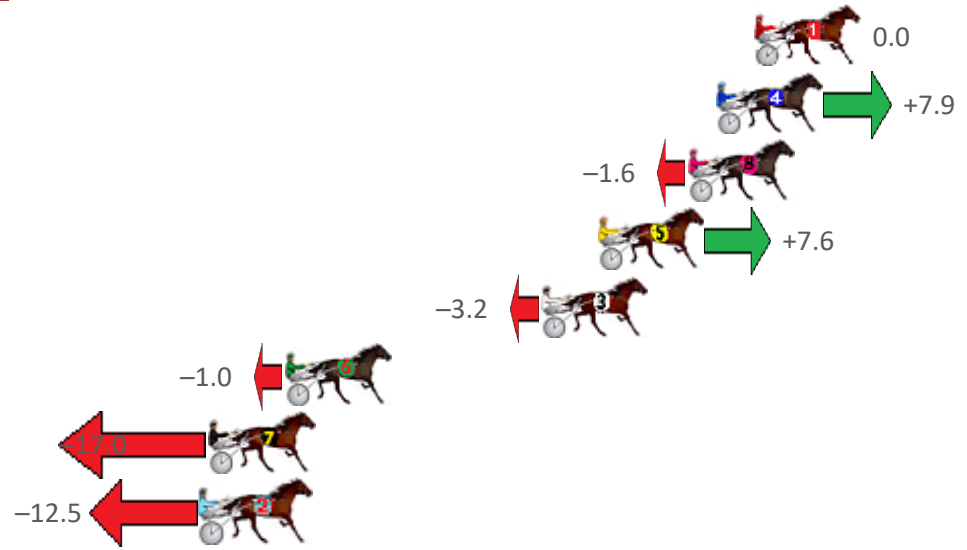

Redcliffe Race 2 Distance 1780m

Sunday, 12 December 2021

Gross Time: 2:12.10 MileRate: 1:59.40 LeadTime: 11.90s First Qtr: 31.80s Second Qtr: 31.60s Third Qtr: 28.70s Fourth Qtr: 28.10s

NoHorse	Plc	Margin	Time	800Time (W)	400 Time (W)
1 SHE OWNS THE DAY	1	0.0m	2:12.10	56.80s (0)	28.10s (0)
4 LA SAFRON	2	1.5m	2:12.21	56.24s (1)	28.00s (2)
8 FEELINGFORAMIRACLE	3	2.6m	2:12.29	56.91s (1)	28.17s (1)
5 KURAHAUPO GAMBLER	4	6.2m	2:12.56	56.26s (1)	27.71s (1)
3 FIRE AND ICE	5	8.4m	2:12.72	57.03s (1)	28.18s (1)
6 ELMS CREEK	6	18.6m	2:13.47	56.87s (2)	28.69s (2)
7 MISTER BLACKJACK	7	21.6m	2:13.70	58.00s (0)	29.08s (0)
2 VOODOO FELLA	8	21.9m	2:13.72	57.68s (0)	28.76s (0)

Finish Position and metres gained from 800m

Sectionals
Powered by

Home of Australian Harness Sectionals
PJ HARNESS ANALYSER

+ RAW DATA + HORSE REPORTS + FREE FRIDAY FACEBOOK TIP

www.pjdata.com.au | admin@pjdata.com.au | www.facebook.com/PJHarnessRacing

The Racing Queensland Board (trading as Racing Queensland) and provider are not responsible for the completeness or accuracy of any of the information contained herein, and makes no representations about its suitability for any purpose.