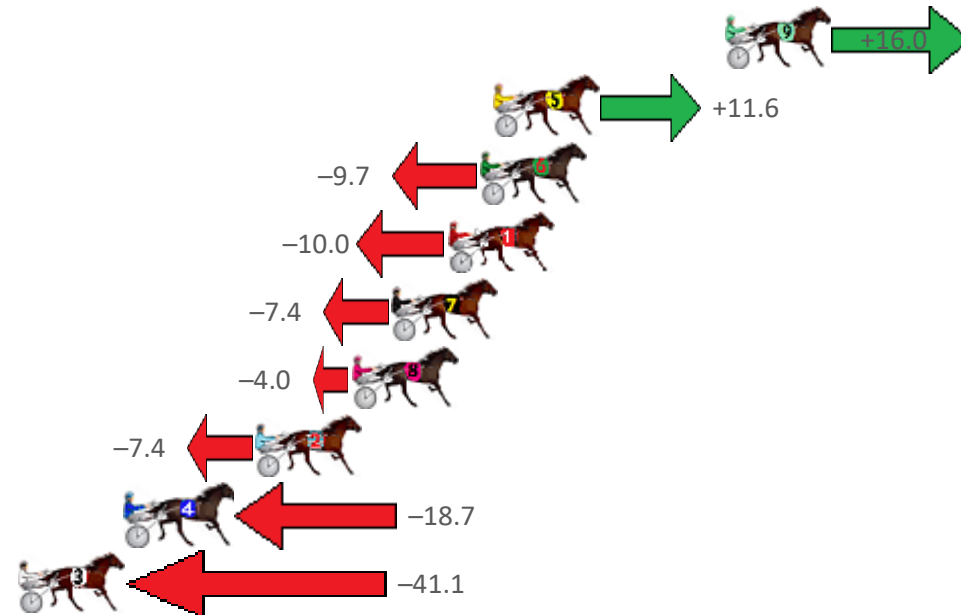

Redcliffe Race 4 Distance 1780m

Sunday, 12 December 2021

Gross Time: 2:13.90 MileRate: 2:01.10 LeadTime: 11.60s First Qtr: 29.80s Second Qtr: 30.80s Third Qtr: 30.60s Fourth Qtr: 31.10s

NoHorse	Plc	Margin	Time	800Time (W)	400 Time (W)
9 TEACHERS PET	1	0.0m	2:13.90	60.47s (1)	30.33s (3)
5 PRIVATE JUJON	2	9.2m	2:14.65	60.81s (1)	30.67s (2)
6 WHATA REACTOR	3	9.7m	2:14.69	62.44s (1)	31.85s (1)
1 CHEYENNE AUTUMN	4	11.0m	2:14.79	62.47s (0)	31.76s (0)
7 MANOFLISA	5	13.2m	2:14.97	62.27s (0)	31.58s (0)
8 LEAPING LEO	6	14.8m	2:15.10	62.01s (0)	31.36s (0)
2 ALLY PINK	7	18.6m	2:15.41	62.27s (1)	31.70s (1)
4 VALKYRIE HANOVER	8	23.7m	2:15.83	63.13s (1)	32.45s (1)
3 ARTISTIC HUMMA	9	41.1m	2:17.24	64.85s (2)	33.77s (2)

Finish Position and metres gained from 800m

Sectionals
Powered by

Home of Australian Harness Sectionals
PJ HARNESS ANALYSER

+ RAW DATA + HORSE REPORTS + FREE FRIDAY FACEBOOK TIP

www.pjdata.com.au | admin@pjdata.com.au | www.facebook.com/PJHarnessRacing

The Racing Queensland Board (trading as Racing Queensland) and provider are not responsible for the completeness or accuracy of any of the information contained herein, and makes no representations about its suitability for any purpose.