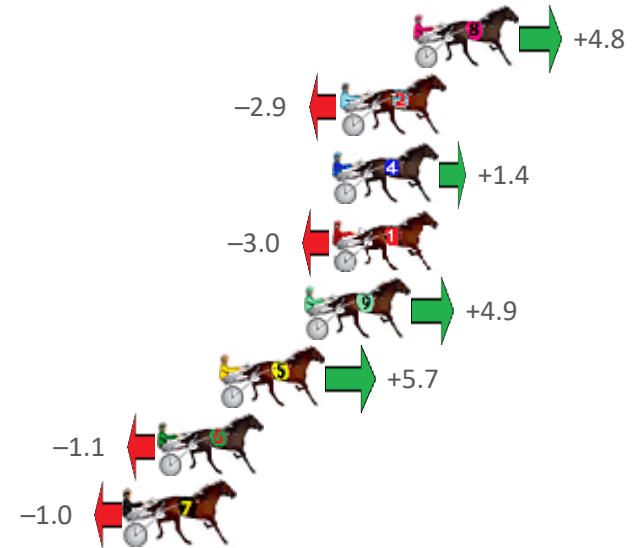

Redcliffe Race 6 Distance 1780m

Thursday, 20 January 2022

Gross Time: 2:14.30 MileRate: 2:01.40 LeadTime: 12.00s First Qtr: 30.30s Second Qtr: 31.10s Third Qtr: 30.10s Fourth Qtr: 30.80s

NoHorse	Plc	Margin	Time	800Time (W)	400 Time (W)
8 REGRETABLE	1	0.0m	2:14.30	60.54s (0)	30.46s (0)
2 DARBY BRIGHTS	2	2.9m	2:14.53	61.12s (1)	30.73s (1)
4 CHASIN DREAMZ	3	3.2m	2:14.56	60.79s (1)	30.39s (1)
1 JILLIBY GIZMO	4	3.2m	2:14.56	61.13s (0)	31.05s (0)
9 CHAMPAGNE REACTOR	5	4.3m	2:14.65	60.53s (1)	30.13s (1)
5 LITTLEDEE	6	7.7m	2:14.92	60.47s (1)	30.04s (1)
6 JOHNROD	7	10.1m	2:15.11	60.98s (2)	30.30s (2)
7 OKANES DEVIL	8	11.4m	2:15.22	60.98s (0)	30.72s (0)

Finish Position and metres gained from 800m

Sectionals
Powered
by

Home of Australian Harness Sectionals
PJ Harness Analyser Daily Raw Data directly to your inbox

All Victorian Racing added as of 17 January 2022

www.pjdata.com.au admin@pjdata.com.au www.facebook.com/PJHarnessRacing

The Racing Queensland Board (trading as Racing Queensland) and provider are not responsible for the completeness or accuracy of any of the information contained herein, and makes no representations about its suitability for any purpose.