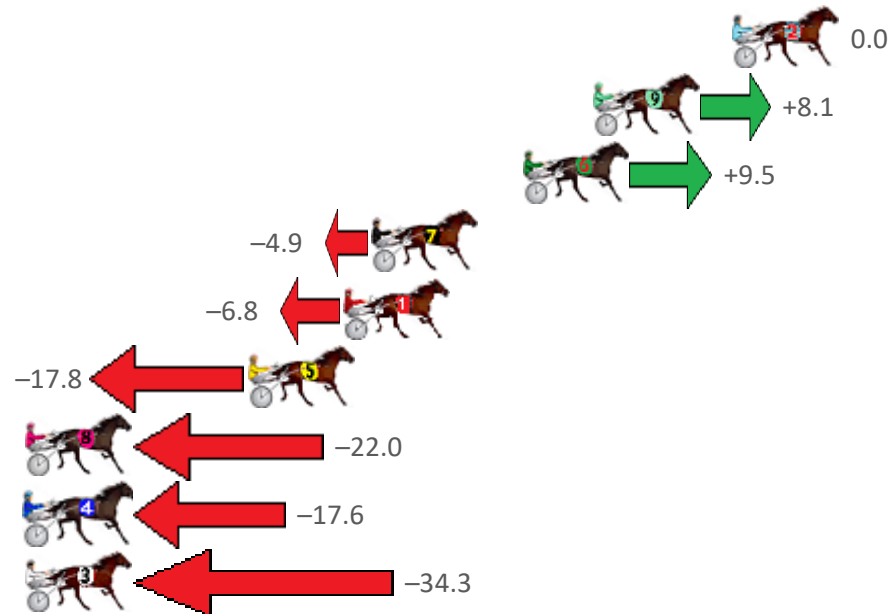

Redcliffe Race 8 Distance 2040m

Thursday, 20 January 2022

Gross Time: 2:30.40 MileRate: 1:58.70 LeadTime: 29.50s First Qtr: 29.40s Second Qtr: 30.10s Third Qtr: 30.10s Fourth Qtr: 31.30s

NoHorse	Plc	Margin	Time	800Time (W)	400 Time (W)
2 MACH TORQUE	1	0.0m	2:30.40	61.40s (0)	31.30s (0)
9 HOLDINGNO CURRENCY	2	5.5m	2:30.85	60.78s (0)	30.48s (0)
6 LANOCH BOY	3	8.3m	2:31.08	60.67s (1)	30.93s (2)
7 LARA BAY	4	14.3m	2:31.57	61.77s (0)	31.46s (1)
1 VIEWBYTHEROCK	5	15.4m	2:31.66	61.92s (1)	31.86s (2)
5 TINGE OF FEAR	6	19.2m	2:31.97	62.76s (1)	32.23s (1)
8 THE CASUAL GOOSE	7	35.6m	2:33.31	63.08s (1)	32.75s (1)
4 MY CHINA DOLL	8	36.2m	2:33.36	62.74s (0)	32.51s (2)
3 LITTLE ARROWS	9	39.5m	2:33.63	64.02s (0)	33.49s (0)

Finish Position and metres gained from 800m

Sectionals
Powered
by

Home of Australian Harness Sectionals
PJ Harness Analyser Daily Raw Data directly to your inbox

NEW All Victorian Racing added as of 17 January 2022
www.pjdata.com.au admin@pjdata.com.au www.facebook.com/PJHarnessRacing

The Racing Queensland Board (trading as Racing Queensland) and provider are not responsible for the completeness or accuracy of any of the information contained herein, and makes no representations about its suitability for any purpose.