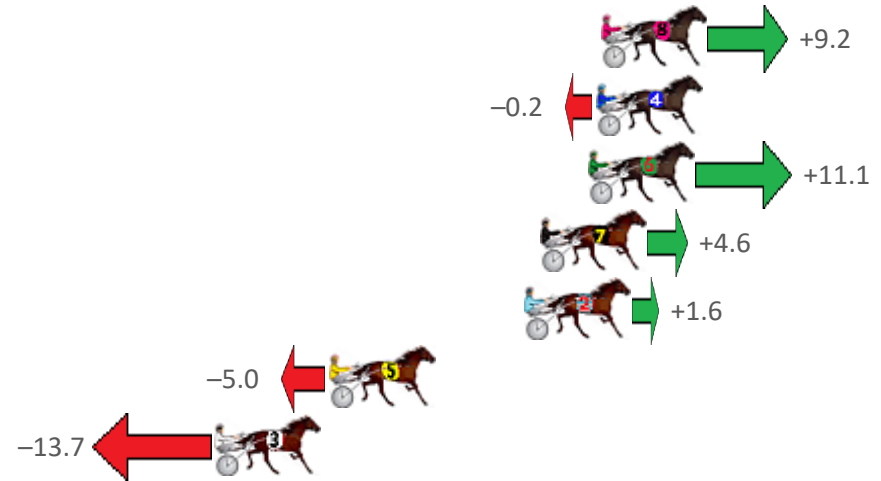

Redcliffe Race 4 Distance 1780m

Thursday, 20 January 2022

Gross Time: 2:11.40 MileRate: 1:58.80 LeadTime: 11.60s First Qtr: 30.20s Second Qtr: 30.30s Third Qtr: 29.20s Fourth Qtr: 30.10s

NoHorse	Plc	Margin	Time	800Time (W)	400 Time (W)
8 ROCKNROLL DA GAMA	1	0.0m	2:11.40	58.62s (0)	29.64s (0)
4 BARBOO	2	0.2m	2:11.42	59.31s (0)	30.11s (0)
6 MISTERRIODEJANEIRO	3	0.5m	2:11.44	58.48s (2)	29.39s (2)
7 MISTER DECORUM	4	2.4m	2:11.59	58.96s (2)	29.83s (2)
2 JANG PEL	5	3.0m	2:11.64	59.18s (0)	30.06s (1)
5 PACIFIC COIN	6	10.8m	2:12.25	59.67s (1)	30.00s (0)
3 HARRY CROFT	7	15.3m	2:12.61	60.31s (1)	30.32s (1)

Finish Position and metres gained from 800m

Sectionals
Powered
by

Home of Australian Harness Sectionals
PJ Harness Analyser Daily Raw Data directly to your inbox

All Victorian Racing added as of 17 January 2022

www.pjdata.com.au admin@pjdata.com.au www.facebook.com/PJHarnessRacing

The Racing Queensland Board (trading as Racing Queensland) and provider are not responsible for the completeness or accuracy of any of the information contained herein, and makes no representations about its suitability for any purpose.