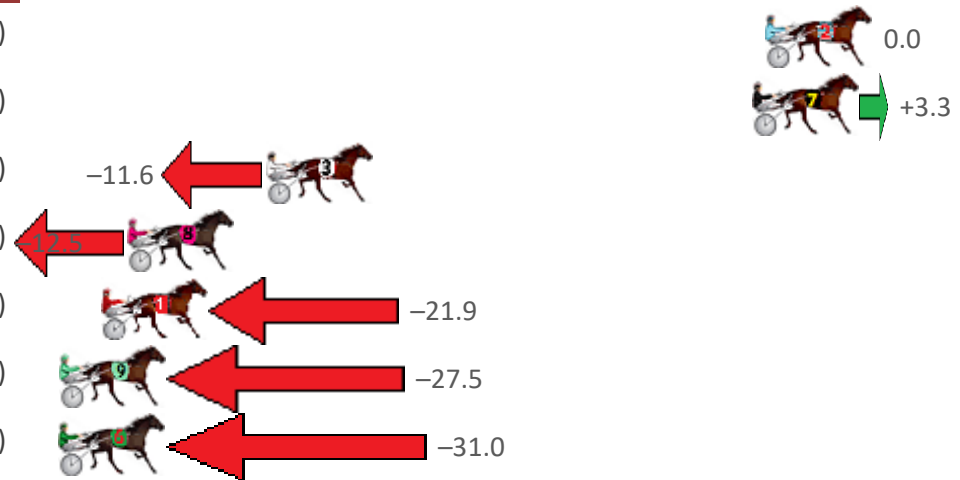

Redcliffe Race 1 Distance 1780m

Thursday, 20 January 2022

Gross Time: 2:15.40 MileRate: 2:02.50 LeadTime: 11.90s First Qtr: 32.70s Second Qtr: 32.70s Third Qtr: 30.60s Fourth Qtr: 27.50s

NoHorse	Plc	Margin	Time	800Time (W)	400 Time (W)
2 MULLUM DOC	1	0.0m	2:15.40	58.10s (0)	27.50s (0)
7 BEJIGGITY	2	0.5m	2:15.44	57.86s (1)	27.40s (1)
3 MIKIYOURSOFINE	3	19.8m	2:16.83	58.94s (1)	28.35s (1)
8 SNACK TIME ROCKS	4	25.3m	2:17.23	59.00s (1)	28.41s (1)
1 CACTUS ROSE	5	26.3m	2:17.30	59.68s (0)	28.94s (0)
9 LEFT TO ROCKNROLL	6	36.3m	2:18.03	60.09s (0)	29.30s (0)
6 GRIGORA	7	46.2m	2:18.74	60.34s (0)	29.66s (0)

Finish Position and metres gained from 800m

Sectionals
Powered
by

Home of Australian Harness Sectionals
PJ Harness Analyser Daily Raw Data directly to your inbox

NEW All Victorian Racing added as of 17 January 2022

www.pjdata.com.au admin@pjdata.com.au www.facebook.com/PJHarnessRacing

The Racing Queensland Board (trading as Racing Queensland) and provider are not responsible for the completeness or accuracy of any of the information contained herein, and makes no representations about its suitability for any purpose.