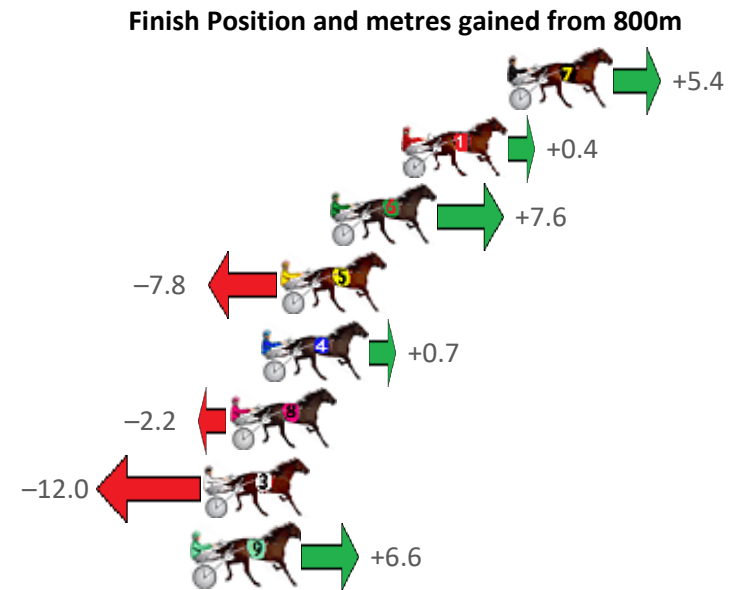

Redcliffe Race 5 Distance 1780m

Thursday, 20 January 2022

Gross Time: 2:13.00 MileRate: 2:00.30 LeadTime: 11.50s First Qtr: 30.80s Second Qtr: 31.80s Third Qtr: 29.40s Fourth Qtr: 29.50s

NoHorse	Plc	Margin	Time	800Time (W)	400 Time (W)
7 WRITE TIME	1	0.0m	2:13.00	58.50s (1)	29.21s (1)
1 ALWAYS AT NIGHT	2	4.2m	2:13.32	58.87s (0)	29.43s (0)
6 WEDDING NIGHT	3	7.0m	2:13.54	58.34s (1)	29.57s (2)
5 TURN TURN FLYER	4	9.0m	2:13.70	59.47s (1)	30.16s (1)
4 DEVELSTIX	5	9.7m	2:13.75	58.85s (1)	29.54s (1)
8 COUNTRY RUN	6	11.0m	2:13.85	59.06s (0)	29.54s (0)
3 LORD DENZEL	7	12.0m	2:13.93	59.78s (0)	30.32s (0)
9 VERMONT	8	12.4m	2:13.96	58.42s (1)	29.62s (2)

Sectionals
Powered
by

Home of Australian Harness Sectionals
PJ Harness Analyser Daily Raw Data directly to your inbox

All Victorian Racing added as of 17 January 2022

www.pjdata.com.au admin@pjdata.com.au www.facebook.com/PJHarnessRacing

The Racing Queensland Board (trading as Racing Queensland) and provider are not responsible for the completeness or accuracy of any of the information contained herein, and makes no representations about its suitability for any purpose.