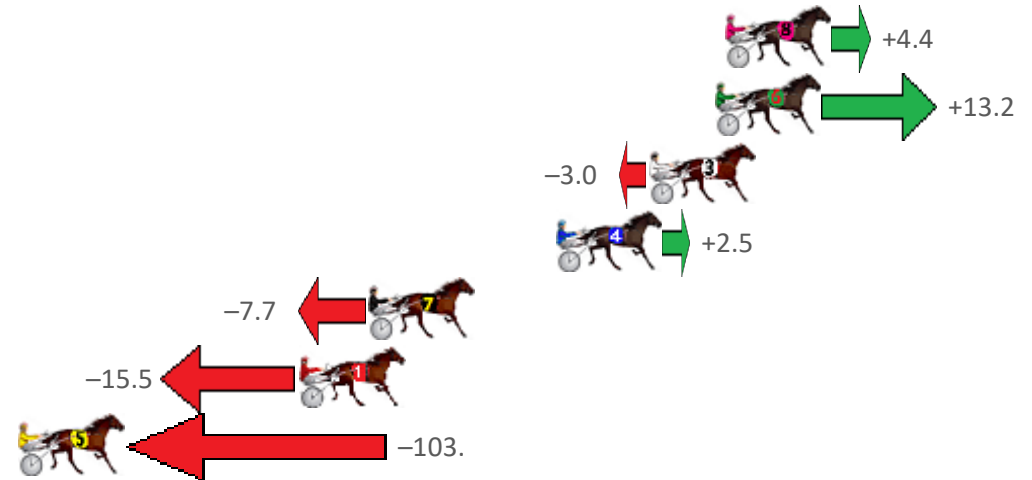

Redcliffe Race 3 Distance 1780m

Thursday, 20 January 2022

Gross Time: 2:11.20 MileRate: 1:58.60 LeadTime: 11.70s First Qtr: 29.80s Second Qtr: 29.50s Third Qtr: 29.10s Fourth Qtr: 31.10s

NoHorse	Plc	Margin	Time	800Time (W)	400 Time (W)
8 MY ULTIMATE CLIPPA	1	0.0m	2:11.20	59.87s (1)	30.81s (2)
6 JOY TO ALL	2	0.4m	2:11.23	59.21s (1)	30.30s (3)
3 RISKY BUZINESS	3	3.0m	2:11.44	60.42s (1)	31.33s (1)
4 PURPLE SHADES	4	6.7m	2:11.74	60.01s (1)	30.98s (2)
7 REGINA ELENA	5	14.1m	2:12.35	60.78s (0)	31.77s (1)
1 BEE A BLESSING	6	16.9m	2:12.57	61.36s (0)	32.31s (0)
5 BEYONSKI	7	114.3m	2:20.49	67.94s (0)	39.16s (0)

Finish Position and metres gained from 800m

Sectionals
Powered
by

Home of Australian Harness Sectionals
PJ Harness Analyser Daily Raw Data directly to your inbox

NEW All Victorian Racing added as of 17 January 2022
www.pjdata.com.au admin@pjdata.com.au www.facebook.com/PJHarnessRacing

The Racing Queensland Board (trading as Racing Queensland) and provider are not responsible for the completeness or accuracy of any of the information contained herein, and makes no representations about its suitability for any purpose.