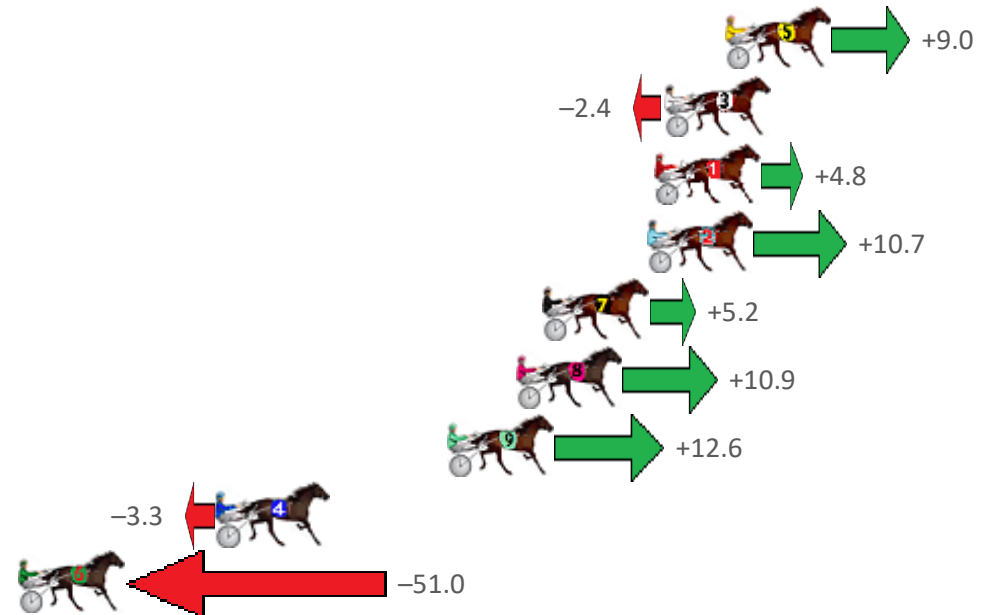

Redcliffe Race 9 Distance 1780m

Thursday, 20 January 2022

Gross Time: 2:09.70 MileRate: 1:57.30 LeadTime: 11.50s First Qtr: 30.50s Second Qtr: 29.70s Third Qtr: 28.80s Fourth Qtr: 29.20s

NoHorse	Plc	Margin	Time	800Time (W)	400 Time (W)
5 DOCTA FEELGOOD	1	0.0m	2:09.70	57.35s (1)	29.03s (1)
3 GELDOP	2	2.4m	2:09.88	58.17s (0)	29.37s (0)
1 GLENLEDI COMMANDE	3	2.8m	2:09.91	57.65s (0)	29.05s (0)
2 WHOSTOLEMYPIGEON	4	3.1m	2:09.94	57.23s (1)	28.87s (1)
7 ROCKSLIDE	5	7.2m	2:10.25	57.63s (0)	28.88s (0)
8 BANGKOK BRAVADO	6	8.3m	2:10.34	57.21s (1)	28.90s (1)
9 FIRE AND ICE	7	11.0m	2:10.54	57.09s (1)	28.79s (1)
4 CHEDDAR MADE BETA	8	20.1m	2:11.24	58.24s (0)	29.48s (0)
6 IN THE PAPER	9	79.6m	2:15.80	61.68s (1)	32.07s (1)

Finish Position and metres gained from 800m

Sectionals
Powered
by

Home of Australian Harness Sectionals
PJ Harness Analyser Daily Raw Data directly to your inbox

All Victorian Racing added as of 17 January 2022

www.pjdata.com.au admin@pjdata.com.au www.facebook.com/PJHarnessRacing

The Racing Queensland Board (trading as Racing Queensland) and provider are not responsible for the completeness or accuracy of any of the information contained herein, and makes no representations about its suitability for any purpose.