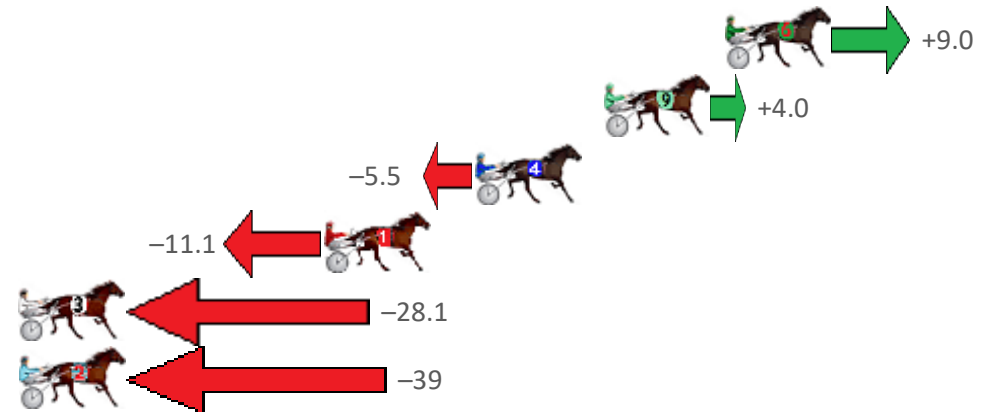

Redcliffe Race 2 Distance 2040m

Thursday, 20 January 2022

Gross Time: 2:34.10 MileRate: 2:01.60 LeadTime: 31.80s First Qtr: 31.20s Second Qtr: 30.80s Third Qtr: 29.90s Fourth Qtr: 30.40s

NoHorse	Plc	Margin	Time	800Time (W)	400 Time (W)
6 MULLUM GUIDO	1	0.0m	2:34.10	59.63s (1)	29.77s (2)
9 AUNTY FRANCES	2	4.8m	2:34.48	60.00s (0)	30.14s (1)
4 BOLD COWBOY	3	9.9m	2:34.89	60.71s (1)	30.82s (2)
1 FOUR SHIELDS	4	15.9m	2:35.37	61.13s (0)	31.27s (0)
3 IMAJIVA	5	28.1m	2:36.34	62.41s (1)	32.52s (1)
2 CONTESSA JUJON	6	39.4m	2:37.24	63.21s (0)	33.36s (0)

Finish Position and metres gained from 800m

Sectionals
Powered
by

Home of Australian Harness Sectionals
PJ Harness Analyser Daily Raw Data directly to your inbox

All Victorian Racing added as of 17 January 2022

www.pjdata.com.au admin@pjdata.com.au www.facebook.com/PJHarnessRacing

The Racing Queensland Board (trading as Racing Queensland) and provider are not responsible for the completeness or accuracy of any of the information contained herein, and makes no representations about its suitability for any purpose.