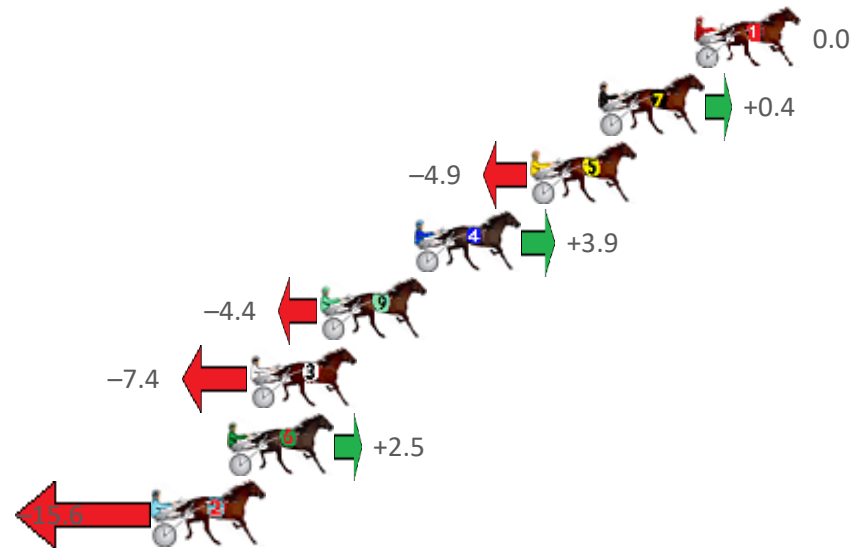

Redcliffe Race 7 Distance 1780m

Thursday, 20 January 2022

Gross Time: 2:12.00 MileRate: 1:59.30 LeadTime: 11.70s First Qtr: 30.90s Second Qtr: 30.90s Third Qtr: 28.90s Fourth Qtr: 29.60s

NoHorse	Plc	Margin	Time	800Time (W)	400 Time (W)
1 FAIREACHDAINN	1	0.0m	2:12.00	58.50s (0)	29.60s (0)
7 ROCCO VARIETY	2	3.8m	2:12.29	58.47s (0)	29.57s (0)
5 BETTING BARON	3	6.5m	2:12.50	58.86s (1)	29.81s (1)
4 WHERE'S TASCOTT	4	11.1m	2:12.86	58.22s (1)	29.43s (1)
9 NON PASSARE	5	14.8m	2:13.15	58.82s (1)	30.04s (2)
3 ELLA UNDER FIRE	6	17.6m	2:13.37	59.04s (0)	30.19s (0)
6 GLITTER STRIP	7	18.5m	2:13.44	58.32s (1)	29.55s (0)
2 MY ULTIMATE HESTON	8	21.4m	2:13.66	59.63s (1)	30.90s (2)

Finish Position and metres gained from 800m

Sectionals
Powered
by

Home of Australian Harness Sectionals
PJ Harness Analyser Daily Raw Data directly to your inbox

NEW All Victorian Racing added as of 17 January 2022

www.pjdata.com.au admin@pjdata.com.au www.facebook.com/PJHarnessRacing

The Racing Queensland Board (trading as Racing Queensland) and provider are not responsible for the completeness or accuracy of any of the information contained herein, and makes no representations about its suitability for any purpose.