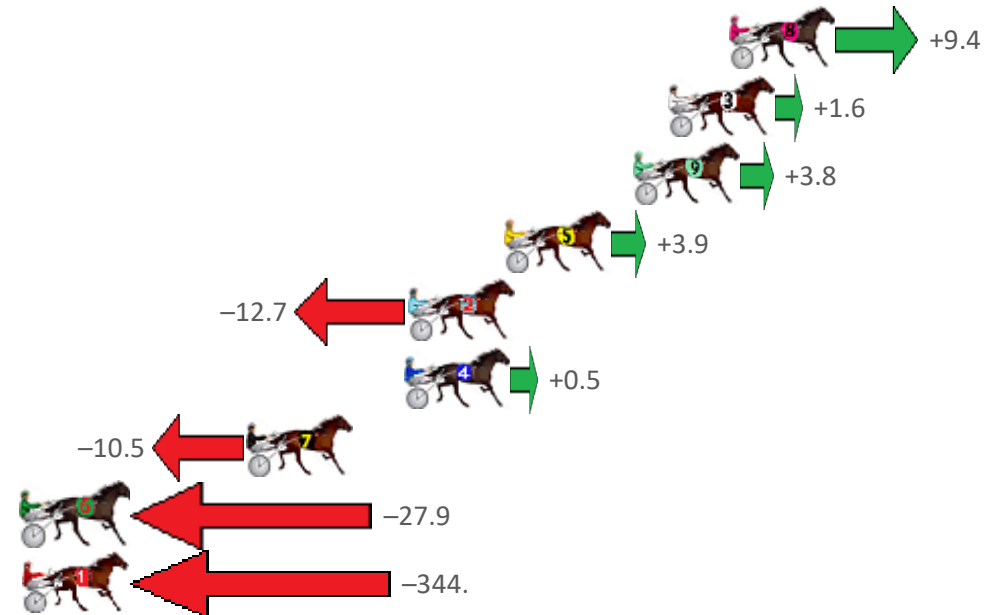

Redcliffe Race 8 Distance 2040m

Thursday, 27 January 2022

Gross Time: 2:29.00 MileRate: 1:57.60 LeadTime: 30.00s First Qtr: 29.40s Second Qtr: 30.80s Third Qtr: 28.60s Fourth Qtr: 30.20s

NoHorse	Plc	Margin	Time	800Time (W)	400 Time (W)
8 SOME GIRLS SOMEWHERE	1	0.0m	2:29.00	58.11s (1)	29.85s (1)
3 RAANI	2	2.4m	2:29.19	58.68s (1)	30.38s (0)
9 ARROKEEFE	3	3.8m	2:29.30	58.52s (2)	30.47s (1)
5 GOELITZ	4	8.9m	2:29.70	58.51s (0)	30.06s (0)
2 DOLLARBILL	5	12.7m	2:30.00	59.73s (1)	30.66s (0)
4 CUPCAKES N WHIPCREA	6	12.9m	2:30.02	58.76s (2)	30.30s (1)
7 TINGE OF FEAR	7	19.1m	2:30.51	59.57s (0)	30.03s (0)
6 IN THE PAPER	8	49.1m	2:32.88	60.84s (0)	31.48s (0)
1 THREE KISSES	9	348.9m	2:56.59	83.98s (0)	50.39s (0)

Finish Position and metres gained from 800m

Sectionals
Powered
by

Home of Australian Harness Sectionals
PJ Harness Analyser Daily Raw Data directly to your inbox

NEW All Victorian Racing added as of 17 January 2022
www.pjdata.com.au admin@pjdata.com.au www.facebook.com/PJHarnessRacing

The Racing Queensland Board (trading as Racing Queensland) and provider are not responsible for the completeness or accuracy of any of the information contained herein, and makes no representations about its suitability for any purpose.