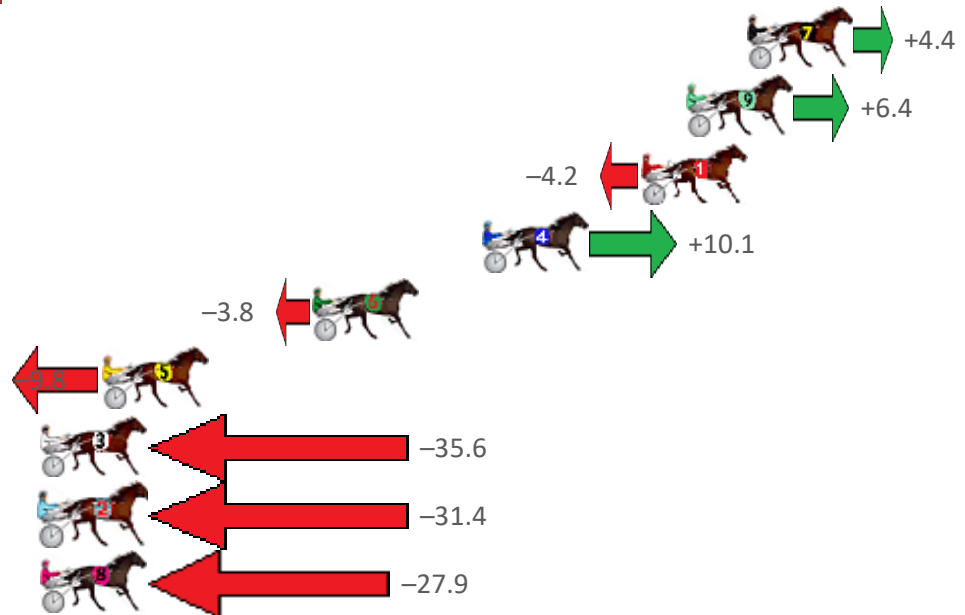

Redcliffe Race 4 Distance 1780m

Thursday, 27 January 2022

Gross Time: 2:11.90 MileRate: 1:59.30 LeadTime: 11.40s First Qtr: 28.80s Second Qtr: 31.00s Third Qtr: 29.90s Fourth Qtr: 30.80s

NoHorse	Plc	Margin	Time	800Time (W)	400 Time (W)
7 REGRETABLE	1	0.0m	2:11.90	60.37s (0)	30.45s (0)
9 LORD DENZEL	2	2.4m	2:12.09	60.22s (0)	30.23s (0)
1 CHAMPAGNE REACTOR	3	4.2m	2:12.24	61.02s (0)	31.12s (0)
4 A GOOD IDEAL	4	10.5m	2:12.75	59.94s (1)	30.03s (1)
6 COUNTRY RUN	5	17.2m	2:13.29	60.99s (0)	30.92s (0)
5 OKANES DEVIL	6	25.6m	2:13.96	61.44s (1)	31.26s (2)
3 LEAPING LEO	7	38.0m	2:14.96	63.39s (1)	32.88s (1)
2 CHASIN DREAMZ	8	38.6m	2:15.01	63.07s (1)	32.53s (1)
8 WILLSINTOWN	9	39.3m	2:15.07	62.81s (1)	32.69s (2)

Finish Position and metres gained from 800m

Sectionals
Powered
by

Home of Australian Harness Sectionals
PJ Harness Analyser Daily Raw Data directly to your inbox

All Victorian Racing added as of 17 January 2022

www.pjdata.com.au admin@pjdata.com.au www.facebook.com/PJHarnessRacing

The Racing Queensland Board (trading as Racing Queensland) and provider are not responsible for the completeness or accuracy of any of the information contained herein, and makes no representations about its suitability for any purpose.