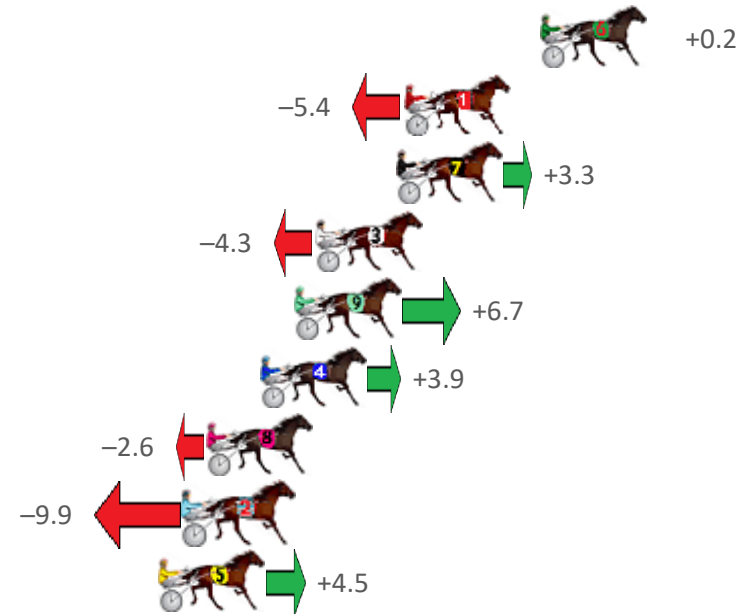

Redcliffe Race 7 Distance 1780m

Thursday, 27 January 2022

Gross Time: 2:09.70 MileRate: 1:57.20 LeadTime: 11.40s First Qtr: 29.80s Second Qtr: 30.20s Third Qtr: 29.00s Fourth Qtr: 29.30s

NoHorse	Plc	Margin	Time	800Time (W)	400 Time (W)
6 SPEED OF SOUND	1	0.0m	2:09.70	58.29s (1)	29.21s (1)
1 BATTLECRAFT	2	5.4m	2:10.11	58.69s (0)	29.69s (0)
7 JOY TO ALL	3	5.7m	2:10.14	58.06s (1)	28.94s (1)
3 GOTTA RUSH	4	8.9m	2:10.38	58.61s (1)	29.50s (1)
9 VIEWBYTHEROCK	5	9.7m	2:10.45	57.81s (1)	28.72s (1)
4 KAY NORA SHANNON	6	11.1m	2:10.55	58.02s (0)	29.06s (0)
8 ROCKNROLL DA GAMA	7	13.2m	2:10.71	58.49s (0)	29.53s (0)
2 PACIFIC COIN	8	14.1m	2:10.78	59.02s (0)	29.95s (0)
5 MY SECRET BEACH	9	15.1m	2:10.86	57.97s (0)	29.02s (0)

Finish Position and metres gained from 800m

Sectionals
Powered
by

Home of Australian Harness Sectionals
PJ Harness Analyser Daily Raw Data directly to your inbox

NEW All Victorian Racing added as of 17 January 2022
www.pjdata.com.au admin@pjdata.com.au www.facebook.com/PJHarnessRacing

The Racing Queensland Board (trading as Racing Queensland) and provider are not responsible for the completeness or accuracy of any of the information contained herein, and makes no representations about its suitability for any purpose.