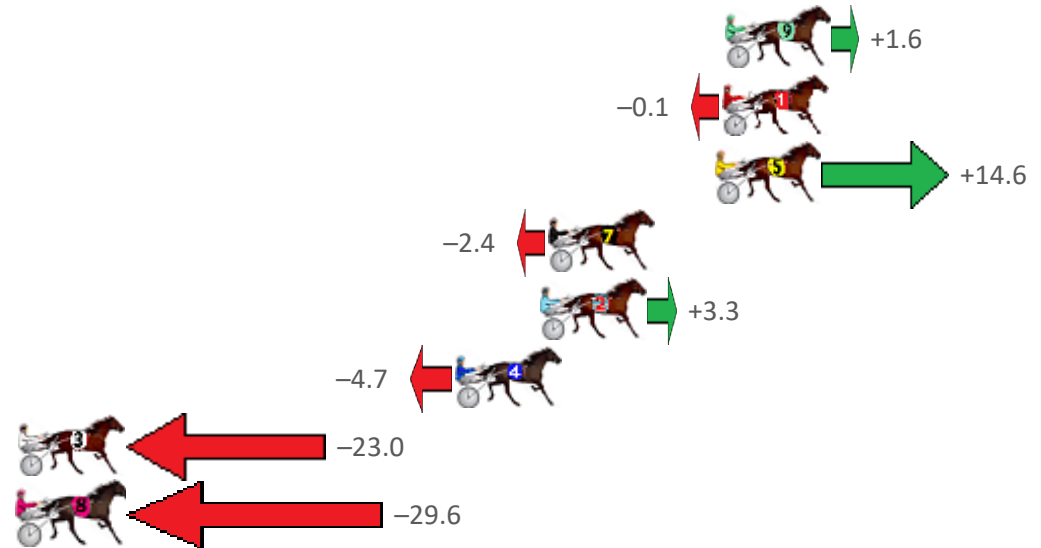

Redcliffe Race 2 Distance 1780m

Thursday, 27 January 2022

Gross Time: 2:12.20 MileRate: 1:59.60 LeadTime: 11.80s First Qtr: 31.40s Second Qtr: 30.30s Third Qtr: 29.20s Fourth Qtr: 29.50s

NoHorse	Plc	Margin	Time	800Time (W)	400 Time (W)
9 LEXYS GOT A REASON	1	0.0m	2:12.20	58.58s (1)	29.27s (1)
1 IM A CLASSY GIRL	2	0.1m	2:12.21	58.71s (0)	29.51s (0)
5 MULLUM DOC	3	0.4m	2:12.23	57.63s (1)	28.66s (2)
7 MELTON KILLARA	4	7.0m	2:12.74	58.88s (0)	29.68s (0)
2 BORDERLINE	5	7.3m	2:12.76	58.46s (1)	29.04s (1)
4 AUNTY FRANCES	6	10.7m	2:13.03	59.04s (1)	29.68s (1)
3 ELEVATE	7	37.4m	2:15.09	60.38s (0)	31.03s (0)
8 MELTON BOOMER	8	38.8m	2:15.20	60.86s (0)	31.55s (0)

Finish Position and metres gained from 800m

Sectionals
Powered
by

Home of Australian Harness Sectionals
PJ Harness Analyser Daily Raw Data directly to your inbox

NEW All Victorian Racing added as of 17 January 2022
www.pjdata.com.au admin@pjdata.com.au www.facebook.com/PJHarnessRacing

The Racing Queensland Board (trading as Racing Queensland) and provider are not responsible for the completeness or accuracy of any of the information contained herein, and makes no representations about its suitability for any purpose.