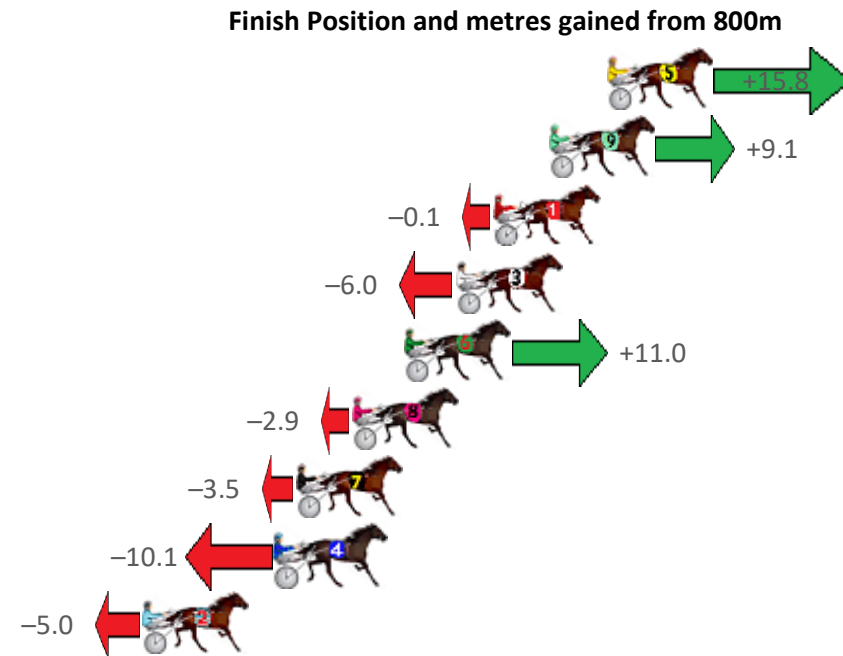

Redcliffe Race 5 Distance 1780m

Thursday, 27 January 2022

Gross Time: 2:11.20 MileRate: 1:58.60 LeadTime: 11.50s First Qtr: 30.70s Second Qtr: 31.00s Third Qtr: 28.90s Fourth Qtr: 29.10s

NoHorse	Plc	Margin	Time	800Time (W)	400 Time (W)
5 WHATELEY	1	0.0m	2:11.20	56.86s (1)	28.80s (2)
9 GO AWAY	2	2.3m	2:11.38	57.34s (1)	29.27s (1)
1 VERMONT	3	4.5m	2:11.54	58.01s (0)	29.06s (0)
3 WEDDING NIGHT	4	6.0m	2:11.66	58.43s (0)	29.51s (0)
6 REGINA ELENA	5	8.0m	2:11.81	57.21s (0)	28.83s (2)
8 JANG PEL	6	10.1m	2:11.97	58.21s (1)	29.19s (1)
7 MELTON INSULTED	7	12.3m	2:12.14	58.25s (0)	29.27s (0)
4 LITTLEDEE	8	13.1m	2:12.20	58.73s (1)	29.74s (1)
2 FOUR SHIELDS	9	18.4m	2:12.60	58.36s (0)	29.42s (1)