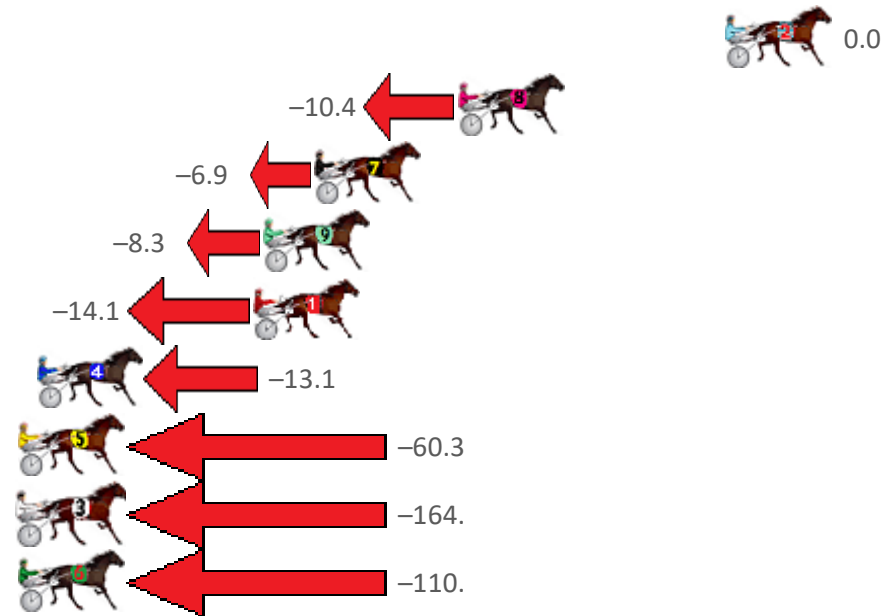

Redcliffe Race 6 Distance 1780m

Thursday, 27 January 2022

Gross Time: 2:11.00 MileRate: 1:58.40 LeadTime: 11.70s First Qtr: 31.30s Second Qtr: 30.70s Third Qtr: 28.70s Fourth Qtr: 28.60s

NoHorse	Plc	Margin	Time	800Time (W)	400 Time (W)
2 MAYWYN A JUG ORTW	1	0.0m	2:11.00	57.30s (0)	28.60s (0)
8 STUDLEIGH WILL	2	10.6m	2:11.80	58.04s (1)	29.17s (1)
7 CANNAN	3	16.3m	2:12.22	57.79s (0)	29.23s (1)
9 ROCCO VARIETY	4	18.3m	2:12.37	57.89s (1)	29.10s (0)
1 TORQUE WRITER	5	18.7m	2:12.40	58.30s (0)	29.47s (0)
4 JILLIBY GIZMO	6	27.3m	2:13.05	58.23s (1)	29.28s (1)
5 MYGEORGIE	7	74.5m	2:16.59	61.59s (0)	32.11s (0)
3 WRITE TIME	8	170.3m	2:23.79	69.02s (1)	37.86s (0)
6 AFTER DARN	9	260.7m	2:30.58	65.18s (0)	33.63s (0)

Finish Position and metres gained from 800m

Sectionals
Powered
by

Home of Australian Harness Sectionals
PJ Harness Analyser Daily Raw Data directly to your inbox

NEW All Victorian Racing added as of 17 January 2022
www.pjdata.com.au admin@pjdata.com.au www.facebook.com/PJHarnessRacing

The Racing Queensland Board (trading as Racing Queensland) and provider are not responsible for the completeness or accuracy of any of the information contained herein, and makes no representations about its suitability for any purpose.