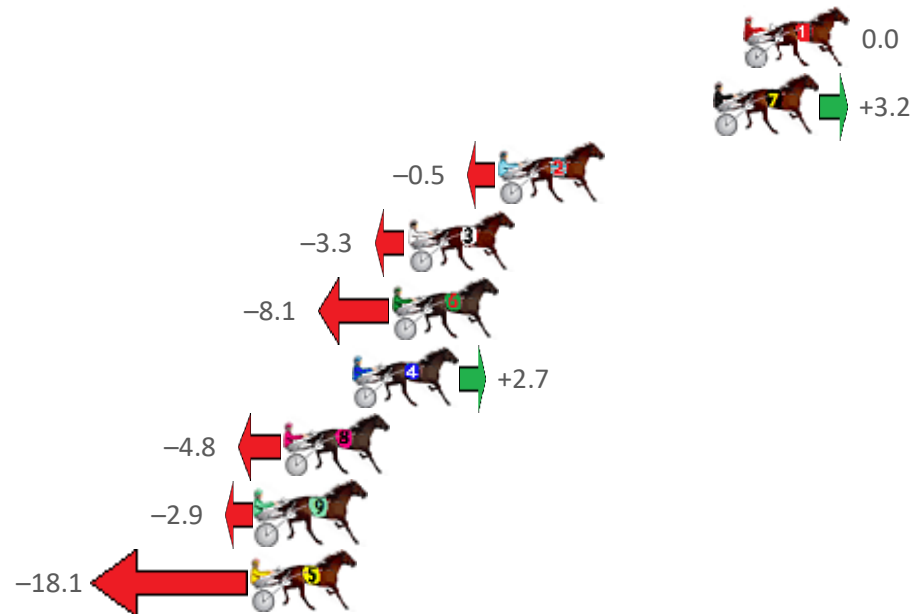

Redcliffe Race 9 Distance 1780m

Thursday, 27 January 2022

Gross Time: 2:09.80 MileRate: 1:57.40 LeadTime: 11.20s First Qtr: 31.00s Second Qtr: 30.60s Third Qtr: 28.60s Fourth Qtr: 28.40s

No	Horse	Plc	Margin	Time	800Time (W)	400 Time (W)
1	ONE LAST ROLL	1	0.0m	2:09.80	57.00s (0)	28.40s (0)
7	THE IRISH EAGLE	2	1.2m	2:09.89	56.77s (0)	28.13s (0)
2	AMUSED	3	9.7m	2:10.52	57.04s (0)	28.39s (0)
3	CHEDDAR MADE BETA	4	13.3m	2:10.79	57.23s (1)	28.39s (1)
6	ROCKNROLL DUDE	5	13.9m	2:10.84	57.57s (1)	28.73s (1)
4	OUR BOY BOBBY	6	15.5m	2:10.96	56.81s (0)	28.12s (0)
8	SO KOOL MASTER	7	18.2m	2:11.16	57.34s (0)	28.65s (0)
9	ASCALABUS	8	19.3m	2:11.24	57.21s (1)	28.48s (1)
5	FIRE AND ICE	9	19.5m	2:11.25	58.28s (1)	29.42s (1)

Finish Position and metres gained from 800m

Sectionals
Powered
by

Home of Australian Harness Sectionals
PJ Harness Analyser Daily Raw Data directly to your inbox

NEW All Victorian Racing added as of 17 January 2022

www.pjdata.com.au admin@pjdata.com.au www.facebook.com/PJHarnessRacing

The Racing Queensland Board (trading as Racing Queensland) and provider are not responsible for the completeness or accuracy of any of the information contained herein, and makes no representations about its suitability for any purpose.