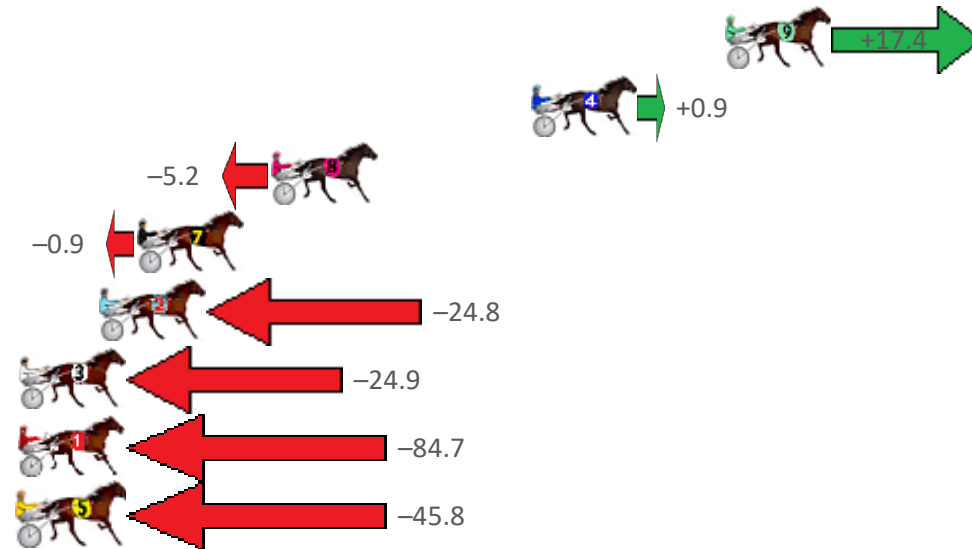

Redcliffe Race 1 Distance 1780m

Thursday, 27 January 2022

Gross Time: 2:11.80 MileRate: 1:59.20 LeadTime: 11.60s First Qtr: 29.70s Second Qtr: 30.80s Third Qtr: 29.70s Fourth Qtr: 30.00s

NoHorse	Plc	Margin	Time	800Time (W)	400 Time (W)
9 BEJIGGITY	1	0.0m	2:11.80	58.41s (1)	30.00s (0)
4 VERY TEMPTING	2	7.7m	2:12.41	59.63s (1)	29.90s (1)
8 MISTER GALVINATOR	3	18.0m	2:13.21	60.09s (1)	30.10s (2)
7 ELLA UNDER FIRE	4	23.3m	2:13.63	59.77s (1)	30.47s (1)
2 LEFT TO ROCKNROLL	5	24.8m	2:13.75	61.54s (0)	31.18s (0)
3 FEEL YOUR WAY	6	29.1m	2:14.09	61.55s (0)	31.16s (0)
1 DOOLITTLE DI	7	97.1m	2:19.43	65.99s (0)	35.53s (0)
5 LOOKINGFORARAINBO	8	135.8m	2:22.47	63.10s (0)	32.67s (0)

Finish Position and metres gained from 800m

Sectionals
Powered
by

Home of Australian Harness Sectionals
PJ Harness Analyser Daily Raw Data directly to your inbox

NEW All Victorian Racing added as of 17 January 2022

www.pjdata.com.au admin@pjdata.com.au www.facebook.com/PJHarnessRacing

The Racing Queensland Board (trading as Racing Queensland) and provider are not responsible for the completeness or accuracy of any of the information contained herein, and makes no representations about its suitability for any purpose.