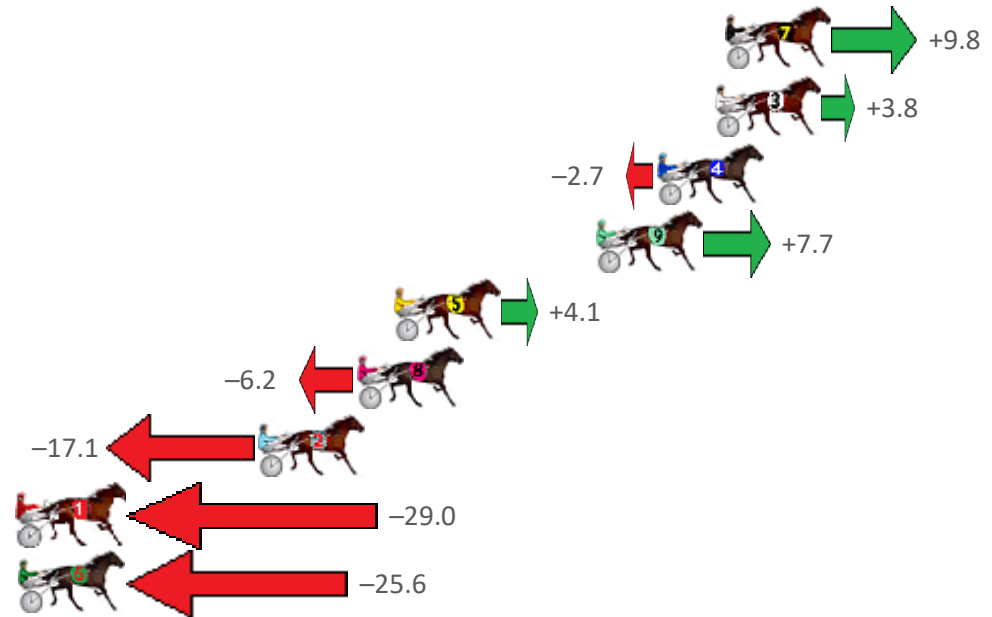

Redcliffe Race 3 Distance 1780m

Thursday, 27 January 2022

Gross Time: 2:13.10 MileRate: 2:00.30 LeadTime: 11.80s First Qtr: 31.00s Second Qtr: 31.30s Third Qtr: 28.70s Fourth Qtr: 30.30s

NoHorse	Plc	Margin	Time	800Time (W)	400 Time (W)
7 DARBY BRIGHTS	1	0.0m	2:13.10	58.28s (0)	29.12s (1)
3 MOLLIDOR	2	0.4m	2:13.13	58.72s (1)	30.10s (1)
4 NAUGHTYINHEAVEN	3	2.7m	2:13.31	59.20s (1)	30.50s (0)
9 STEEVEN	4	5.1m	2:13.50	58.44s (1)	29.15s (1)
5 SHESA PEARLA	5	13.1m	2:14.14	58.70s (1)	29.64s (2)
8 WILD ABOUT TOWN	6	14.6m	2:14.26	59.45s (1)	30.10s (2)
2 SCHOOPY	7	18.5m	2:14.57	60.25s (0)	31.06s (0)
1 SOMEWHEREINHEAVEN	8	34.6m	2:15.84	61.13s (0)	31.67s (0)
6 WHATA REACTOR	9	57.6m	2:17.67	60.88s (0)	31.48s (0)

Finish Position and metres gained from 800m

Sectionals
Powered
by

Home of Australian Harness Sectionals
PJ Harness Analyser Daily Raw Data directly to your inbox

NEW All Victorian Racing added as of 17 January 2022
www.pjdata.com.au admin@pjdata.com.au www.facebook.com/PJHarnessRacing

The Racing Queensland Board (trading as Racing Queensland) and provider are not responsible for the completeness or accuracy of any of the information contained herein, and makes no representations about its suitability for any purpose.