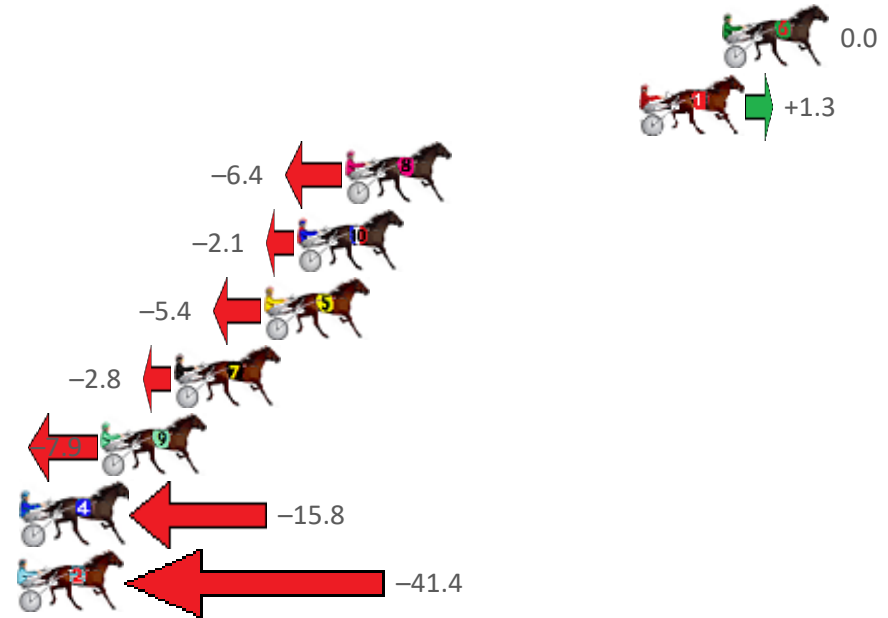

Albion Park Race 6 Distance 1660m

Tuesday, 1 February 2022

Gross Time: 1:57.80 MileRate: 1:54.20 LeadTime: 3.60s First Qtr: 27.90s Second Qtr: 30.80s Third Qtr: 27.80s Fourth Qtr: 27.70s

No Horse	Plc	Margin	Time	800Time (W)	400 Time (W)
6 SLIP THE HUNDY	1	0.0m	1:57.80	55.50s (0)	27.70s (0)
1 BETTOR ROMANCE	2	3.3m	1:58.04	55.41s (0)	27.64s (0)
8 JILLIBY JACKPOT	3	15.0m	1:58.89	55.94s (0)	28.10s (0)
10 IM JIMMY JAMES	4	16.9m	1:59.03	55.64s (2)	28.51s (2)
5 JAGGERS SWAGGER	5	18.2m	1:59.13	55.87s (0)	28.02s (0)
7 MAGGIE	6	21.8m	1:59.39	55.69s (2)	28.32s (2)
9 JAY TEE TYRON	7	24.7m	1:59.60	56.04s (1)	28.22s (1)
4 ISOLATION	8	27.8m	1:59.83	56.59s (1)	28.90s (1)
2 SUPERBON	9	49.0m	2:01.37	58.36s (1)	30.79s (1)

Finish Position and metres gained from 800m

Sectionals
Powered
by

Home of Australian Harness Sectionals

PJ Harness Analyser

Daily Raw Data directly to your inbox

All Victorian Racing added as of 17 January 2022

www.pjdata.com.au admin@pjdata.com.au www.facebook.com/PJHarnessRacing

The Racing Queensland Board (trading as Racing Queensland) and provider are not responsible for the completeness or accuracy of any of the information contained herein, and makes no representations about its suitability for any purpose.