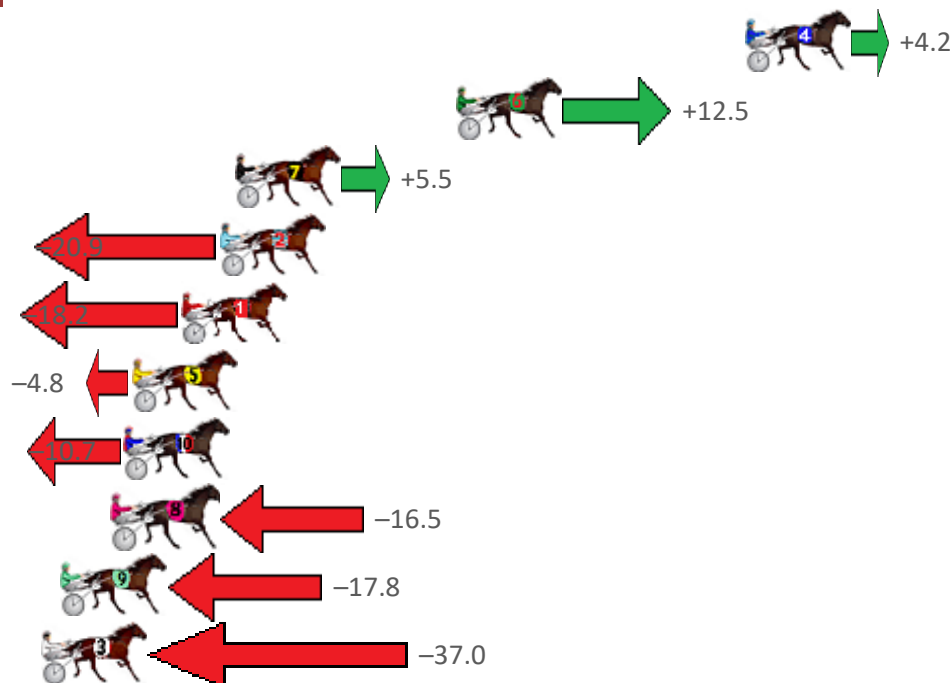

Albion Park Race 7 Distance 2138m

Tuesday, 1 February 2022

Gross Time: 2:34.80 MileRate: 1:56.50 LeadTime: 37.70s First Qtr: 29.60s Second Qtr: 30.40s Third Qtr: 28.30s Fourth Qtr: 28.80s

No Horse	Plc	Margin	Time	800Time (W)	400 Time (W)
4 SOHO SINATRA	1	0.0m	2:34.80	56.80s (1)	28.63s (1)
6 ROCKS OR DIAMONDS	2	11.5m	2:35.67	56.21s (1)	28.69s (2)
7 THE HERVEY BAY	3	20.3m	2:36.33	56.71s (0)	28.96s (1)
2 BOMB SUIT	4	20.9m	2:36.38	58.58s (0)	30.30s (0)
1 PINUP BOY	5	22.4m	2:36.49	58.39s (0)	30.10s (0)
5 YEP GOT CHOOKS	6	24.4m	2:36.64	57.44s (1)	29.95s (2)
10 RUN BUSINESS RUN	7	24.7m	2:36.67	57.86s (1)	29.61s (1)
8 BRACKEN KNIGHT	8	25.1m	2:36.70	58.27s (0)	29.98s (0)
9 BEAST MODE	9	27.2m	2:36.86	58.36s (1)	30.15s (1)
3 RECIPE FOR DREAMING	10	50.2m	2:38.59	59.73s (0)	31.36s (0)

Finish Position and metres gained from 800m

Sectionals
Powered
by

Home of Australian Harness Sectionals

PJ Harness Analyser

Daily Raw Data directly to your inbox

All Victorian Racing added as of 17 January 2022

www.pjdata.com.au admin@pjdata.com.au www.facebook.com/PJHarnessRacing

The Racing Queensland Board (trading as Racing Queensland) and provider are not responsible for the completeness or accuracy of any of the information contained herein, and makes no representations about its suitability for any purpose.