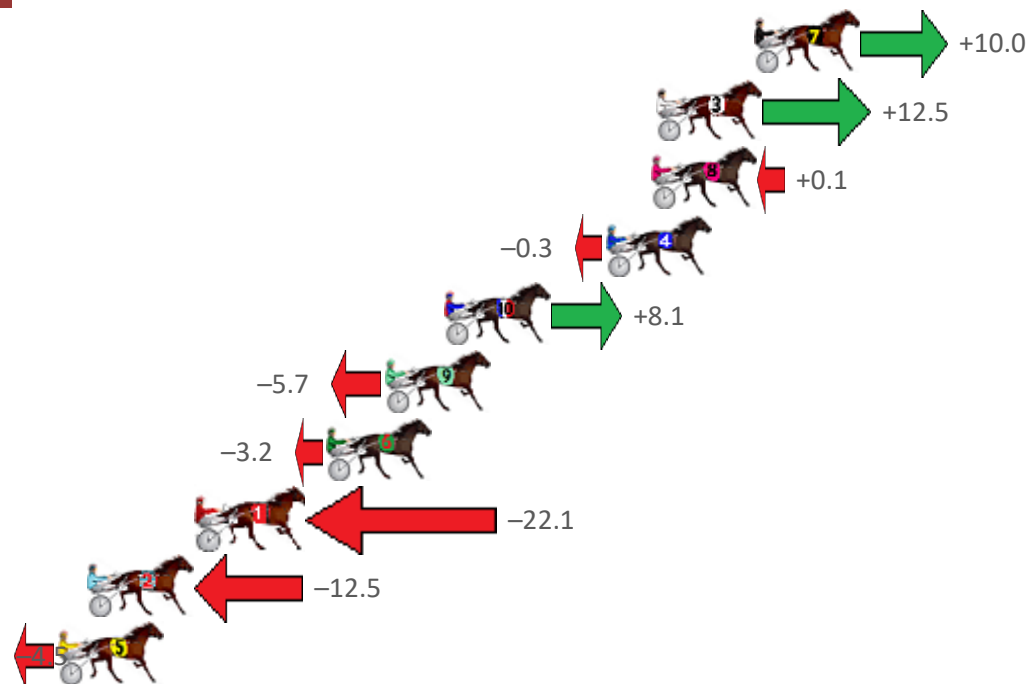

Albion Park Race 9 Distance 1660m

Tuesday, 1 February 2022

Gross Time: 1:57.80 MileRate: 1:54.20 LeadTime: 3.40s First Qtr: 26.00s Second Qtr: 31.10s Third Qtr: 28.60s Fourth Qtr: 28.70s

No Horse	Plc	Margin	Time	800Time (W)	400 Time (W)
7 THREE IN HEAVEN	1	0.0m	1:57.80	56.59s (1)	28.46s (2)
3 DOCTA FEELGOOD	2	3.9m	1:58.09	56.41s (2)	28.42s (2)
8 AMERICAN OUTLAW	3	4.1m	1:58.11	57.29s (0)	28.71s (0)
4 CALL ME KEITH	4	5.9m	1:58.24	57.32s (1)	28.99s (1)
10 LOVE YOUR WORK	5	12.3m	1:58.73	56.72s (2)	28.69s (2)
9 HELLO ITS ME	6	14.7m	1:58.91	57.71s (0)	29.12s (0)
6 ITS MR CLOONEY	7	17.0m	1:59.08	57.53s (0)	28.96s (0)
1 MONGOLIAN CONQUER	8	22.1m	1:59.47	58.87s (0)	30.28s (0)
2 VALENCIA	9	26.5m	1:59.80	58.19s (1)	30.09s (1)
5 KING TRITON	10	27.7m	1:59.89	57.62s (1)	29.88s (1)

Finish Position and metres gained from 800m

Sectionals
Powered
by

Home of Australian Harness Sectionals

PJ Harness Analyser

Daily Raw Data directly to your inbox

All Victorian Racing added as of 17 January 2022

www.pjdata.com.au admin@pjdata.com.au www.facebook.com/PJHarnessRacing