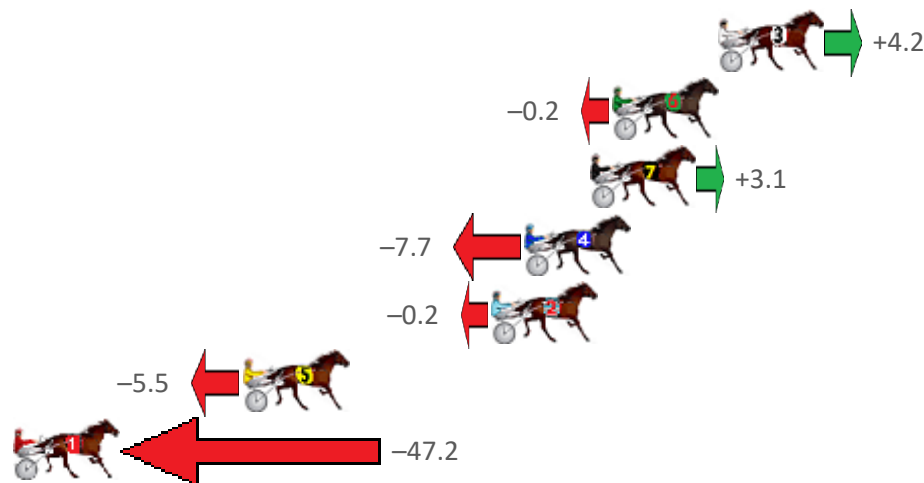

Albion Park Race 2 Distance 1660m

Tuesday, 1 February 2022

Gross Time: 1:57.60 MileRate: 1:54.00 LeadTime: 3.60s First Qtr: 27.00s Second Qtr: 30.70s Third Qtr: 28.30s Fourth Qtr: 28.00s

No Horse	Plc	Margin	Time	800Time (W)	400 Time (W)
3 GUNNA NEEDAMARGA	1	0.0m	1:57.60	56.01s (0)	27.71s (0)
6 CLASS TO THE MAX	2	4.2m	1:57.91	56.31s (1)	28.11s (1)
7 TORQUE TOTHE MUSIC	3	5.1m	1:57.98	56.08s (1)	27.80s (1)
4 ROCKNROLL TIMES	4	7.7m	1:58.17	56.84s (0)	28.54s (0)
2 ROCKNHOLME	5	9.0m	1:58.26	56.31s (0)	28.00s (0)
5 WARRAWEE FLYER	6	18.9m	1:58.99	56.68s (0)	28.34s (0)
1 OFFICE BAD BOY	7	107.2m	2:05.49	59.60s (0)	30.24s (0)

Finish Position and metres gained from 800m

Sectionals
Powered
by

Home of Australian Harness Sectionals

PJ Harness Analyser

Daily Raw Data directly to your inbox

All Victorian Racing added as of 17 January 2022

www.pjdata.com.au admin@pjdata.com.au www.facebook.com/PJHarnessRacing

The Racing Queensland Board (trading as Racing Queensland) and provider are not responsible for the completeness or accuracy of any of the information contained herein, and makes no representations about its suitability for any purpose.