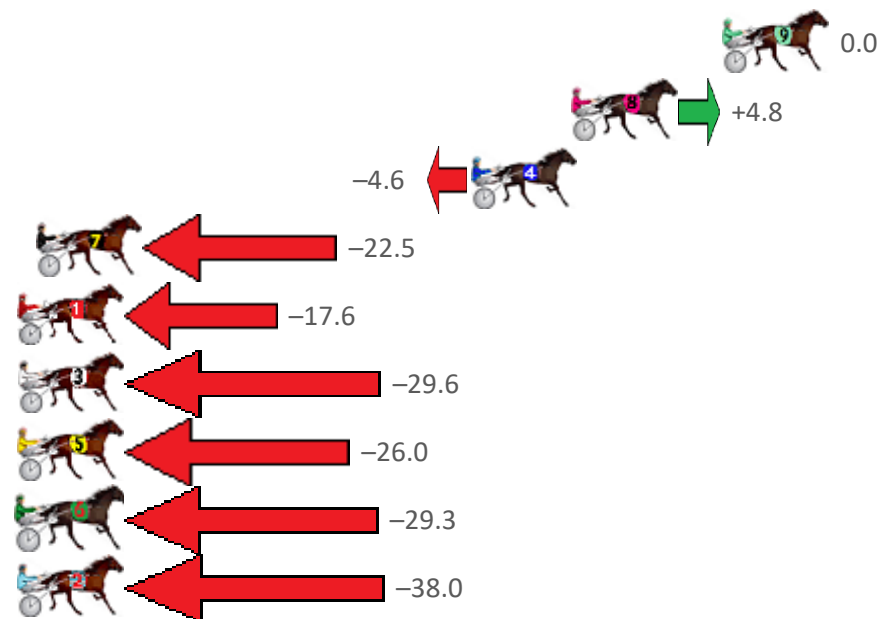

Albion Park Race 1 Distance 2138m

Tuesday, 1 February 2022

Gross Time: 2:40.80 MileRate: 1:59.90 LeadTime: 42.00s First Qtr: 30.80s Second Qtr: 30.40s Third Qtr: 27.80s Fourth Qtr: 29.80s

No Horse	Plc	Margin	Time	800Time (W)	400 Time (W)
9 RIGONDEAUX	1	0.0m	2:40.80	57.60s (0)	29.80s (0)
8 MELPARK MAGIC	2	6.0m	2:41.27	57.26s (1)	29.18s (1)
4 FATHER CHRISTMAS	3	10.0m	2:41.58	57.93s (1)	29.81s (1)
7 DOWN UNDER RORS	4	27.3m	2:42.93	59.21s (0)	31.04s (0)
1 DENEUVE STAR	5	32.2m	2:43.31	58.86s (0)	30.21s (0)
3 NORAHS FLING	6	39.2m	2:43.86	59.72s (0)	31.09s (0)
5 THE REAPER	7	45.2m	2:44.33	59.46s (0)	30.70s (0)
6 AURORA	8	45.5m	2:44.35	59.70s (1)	31.02s (1)
2 MARLEY NOVA	9	93.0m	2:48.06	60.32s (0)	31.87s (0)

Finish Position and metres gained from 800m

Sectionals
Powered
by

Home of Australian Harness Sectionals

PJ Harness Analyser

Daily Raw Data directly to your inbox

All Victorian Racing added as of 17 January 2022

www.pjdata.com.au admin@pjdata.com.au www.facebook.com/PJHarnessRacing

The Racing Queensland Board (trading as Racing Queensland) and provider are not responsible for the completeness or accuracy of any of the information contained herein, and makes no representations about its suitability for any purpose.