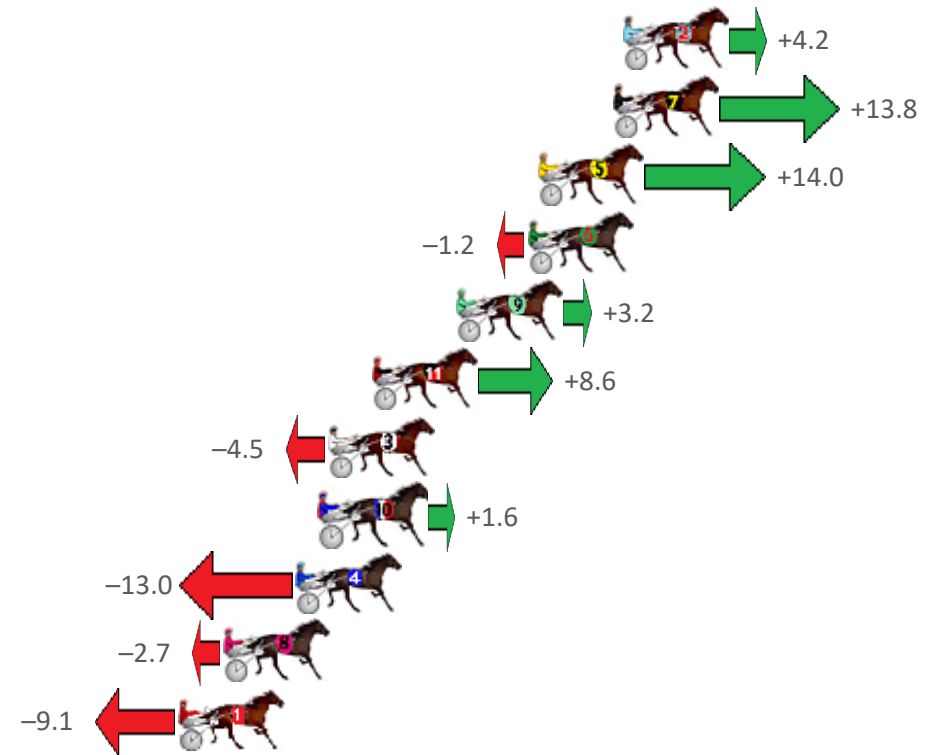

Albion Park Race 5 Distance 2138m

Tuesday, 1 February 2022

Gross Time: 2:36.30 MileRate: 1:57.60 LeadTime: 37.10s First Qtr: 30.10s Second Qtr: 31.40s Third Qtr: 28.70s Fourth Qtr: 29.00s

No Horse	Plc	Margin	Time	800Time (W)	400 Time (W)
2 MISS MIA	1	0.0m	2:36.30	57.40s (0)	28.70s (0)
7 SLIDE TO UNLOCK	2	0.4m	2:36.33	56.71s (2)	28.24s (2)
5 WOODLANDS WONDER	3	3.4m	2:36.56	56.70s (0)	27.85s (1)
6 SHEZ ALL STYLE	4	3.8m	2:36.59	57.79s (1)	29.27s (1)
9 LANCELOT BROMAC	5	6.6m	2:36.80	57.47s (2)	29.01s (2)
11 ROCK IT BABY	6	10.0m	2:37.06	57.08s (1)	28.70s (1)
3 NOT THE KINGSWOOD	7	11.7m	2:37.19	58.02s (1)	29.51s (1)
10 AYE AYE CAPTAIN	8	12.0m	2:37.21	57.59s (1)	29.20s (1)
4 ILLBEWATCHING	9	13.0m	2:37.29	58.63s (0)	29.94s (0)
8 HEAVENLY WISDOM	10	15.9m	2:37.51	57.89s (0)	29.04s (0)
1 ROYAL PRINCESS	11	17.7m	2:37.65	58.35s (0)	29.51s (0)

Finish Position and metres gained from 800m

Sectionals
Powered
by

Home of Australian Harness Sectionals

PJ Harness Analyser

Daily Raw Data directly to your inbox

All Victorian Racing added as of 17 January 2022

www.pjdata.com.au admin@pjdata.com.au www.facebook.com/PJHarnessRacing

The Racing Queensland Board (trading as Racing Queensland) and provider are not responsible for the completeness or accuracy of any of the information contained herein, and makes no representations about its suitability for any purpose.