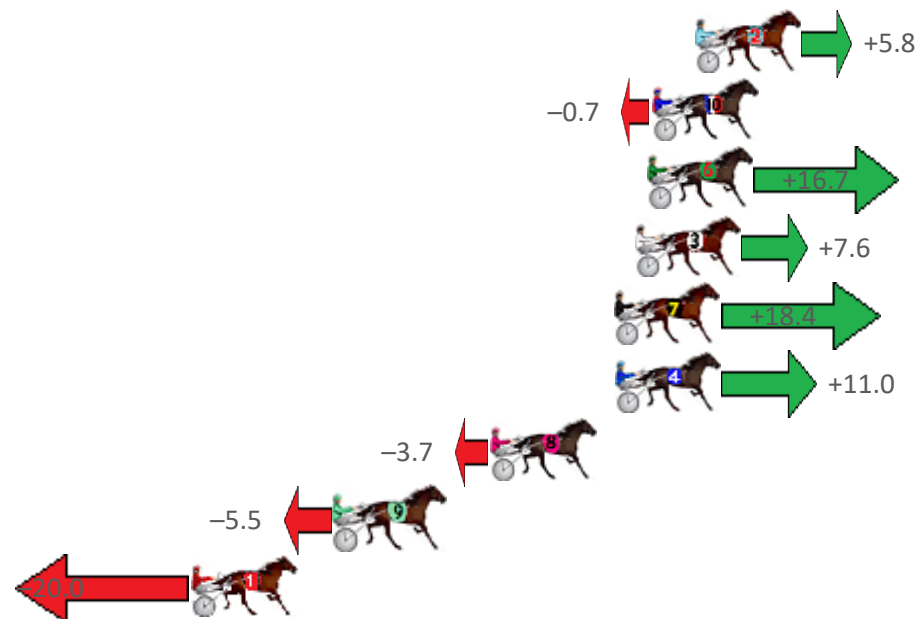

Albion Park Race 8 Distance 1660m

Tuesday, 1 February 2022

Gross Time: 1:58.90 MileRate: 1:55.20 LeadTime: 3.50s First Qtr: 28.70s Second Qtr: 29.40s Third Qtr: 28.00s Fourth Qtr: 29.30s

No Horse	Plc	Margin	Time	800Time (W)	400 Time (W)
2 ROLL ONE OVER	1	0.0m	1:58.90	56.89s (1)	28.98s (1)
10 HARPS	2	1.7m	1:59.03	57.35s (1)	29.42s (1)
6 DIKERRY	3	1.9m	1:59.05	56.11s (1)	28.26s (2)
3 OHOKA JIMMY	4	2.4m	1:59.08	56.76s (1)	28.86s (1)
7 LETTERKENNY BOY	5	3.2m	1:59.15	55.99s (2)	28.82s (2)
4 REGULUS	6	3.2m	1:59.15	56.52s (1)	28.63s (1)
8 OUR BALOU	7	8.1m	1:59.52	57.56s (0)	29.48s (0)
9 BLUE MOON RISING	8	14.3m	1:60.00	57.69s (0)	29.63s (0)
1 COREY WILLIAM	9	20.0m	2:00.44	58.72s (0)	30.65s (0)

Finish Position and metres gained from 800m

Sectionals
Powered
by

Home of Australian Harness Sectionals

PJ Harness Analyser

Daily Raw Data directly to your inbox

All Victorian Racing added as of 17 January 2022

www.pjdata.com.au admin@pjdata.com.au www.facebook.com/PJHarnessRacing

The Racing Queensland Board (trading as Racing Queensland) and provider are not responsible for the completeness or accuracy of any of the information contained herein, and makes no representations about its suitability for any purpose.