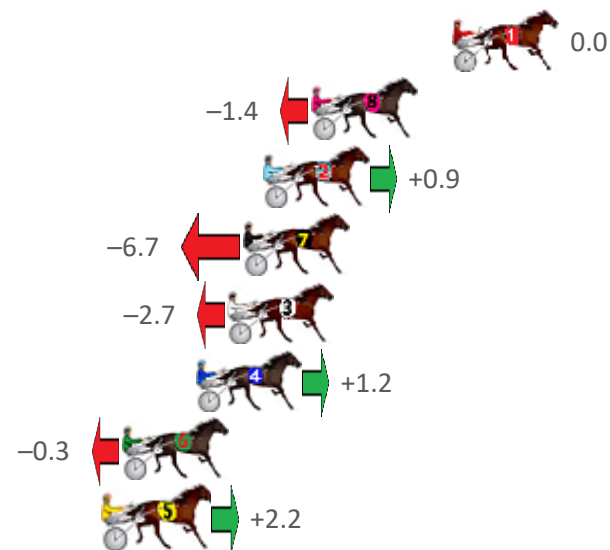

Albion Park Race 4 Distance 1660m

Tuesday, 1 February 2022

Gross Time: 1:57.80 MileRate: 1:54.20 LeadTime: 3.40s First Qtr: 27.60s Second Qtr: 31.00s Third Qtr: 28.30s Fourth Qtr: 27.50s

No Horse	Plc	Margin	Time	800Time (W)	400 Time (W)
1 GOODBOY COWBOY	1	0.0m	1:57.80	55.80s (0)	27.50s (0)
8 BOHANNAN	2	5.6m	1:58.21	55.90s (0)	27.61s (0)
2 THATS HOW WEROLL	3	7.5m	1:58.34	55.74s (0)	27.44s (0)
7 MAJORDOIT	4	8.3m	1:58.40	56.26s (1)	27.82s (1)
3 STOMPEN	5	8.9m	1:58.44	55.99s (1)	27.55s (1)
4 KINGOFTHESTARS	6	10.2m	1:58.54	55.72s (1)	27.34s (1)
6 OUR BONDI BEACH	7	13.1m	1:58.75	55.82s (0)	27.53s (0)
5 EH EF EL	8	13.8m	1:58.80	55.65s (1)	27.65s (2)

Finish Position and metres gained from 800m

Sectionals
Powered
by

Home of Australian Harness Sectionals

PJ Harness Analyser

Daily Raw Data directly to your inbox

All Victorian Racing added as of 17 January 2022

www.pjdata.com.au admin@pjdata.com.au www.facebook.com/PJHarnessRacing

The Racing Queensland Board (trading as Racing Queensland) and provider are not responsible for the completeness or accuracy of any of the information contained herein, and makes no representations about its suitability for any purpose.