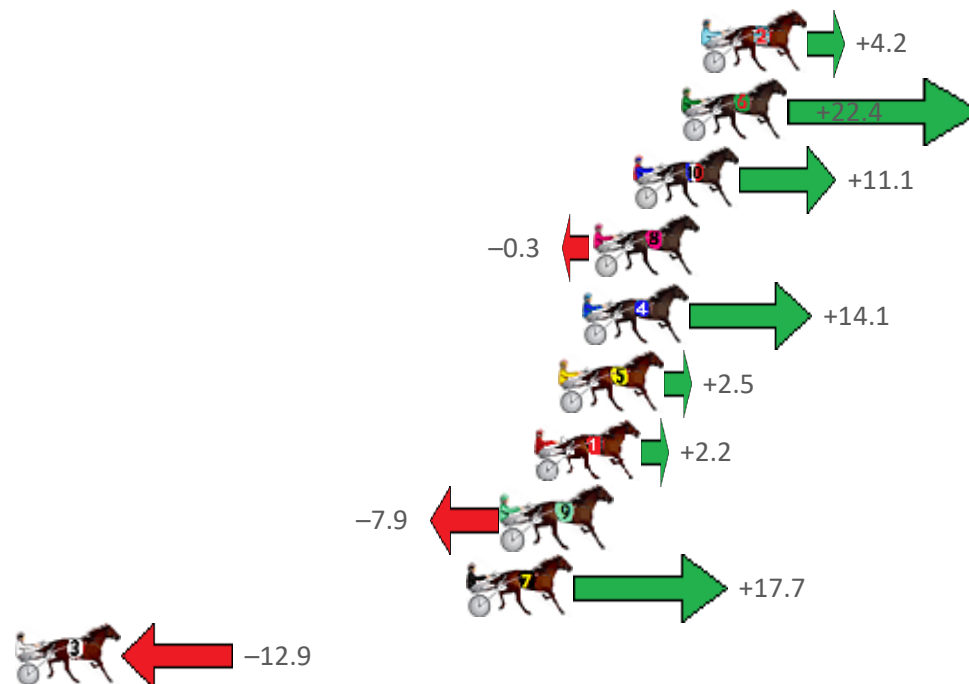

Albion Park Race 3 Distance 1660m

Tuesday, 1 February 2022

Gross Time: 1:59.70 MileRate: 1:56.00 LeadTime: 3.40s First Qtr: 28.30s Second Qtr: 29.60s Third Qtr: 28.30s Fourth Qtr: 30.10s

No Horse	Plc	Margin	Time	800Time (W)	400 Time (W)
2 MOTU AMETHYST	1	0.0m	1:59.70	58.10s (0)	29.80s (0)
6 SHEZ GOT BLING	2	0.8m	1:59.76	56.77s (1)	29.47s (2)
10 GLITTER STRIP	3	2.7m	1:59.91	57.59s (0)	29.10s (0)
8 MAYWYN TROUBADOU	4	4.3m	2:00.04	58.42s (1)	30.41s (1)
4 BETTOR MEMORIES	5	4.7m	2:00.07	57.38s (1)	28.84s (1)
5 NEWMERELLA LADYKAY	6	5.7m	2:00.15	58.22s (1)	29.72s (1)
1 LA PISTOLA	7	6.6m	2:00.22	58.24s (0)	29.85s (0)
9 SHOWEM SIMON	8	7.9m	2:00.32	58.97s (0)	30.69s (0)
7 GOLDEN SAND	9	9.3m	2:00.43	57.12s (0)	29.13s (2)
3 GALVARINO	10	27.3m	2:01.85	59.34s (1)	30.86s (1)

Finish Position and metres gained from 800m

Sectionals
Powered
by

Home of Australian Harness Sectionals

PJ Harness Analyser

Daily Raw Data directly to your inbox

All Victorian Racing added as of 17 January 2022

www.pjdata.com.au admin@pjdata.com.au www.facebook.com/PJHarnessRacing

The Racing Queensland Board (trading as Racing Queensland) and provider are not responsible for the completeness or accuracy of any of the information contained herein, and makes no representations about its suitability for any purpose.