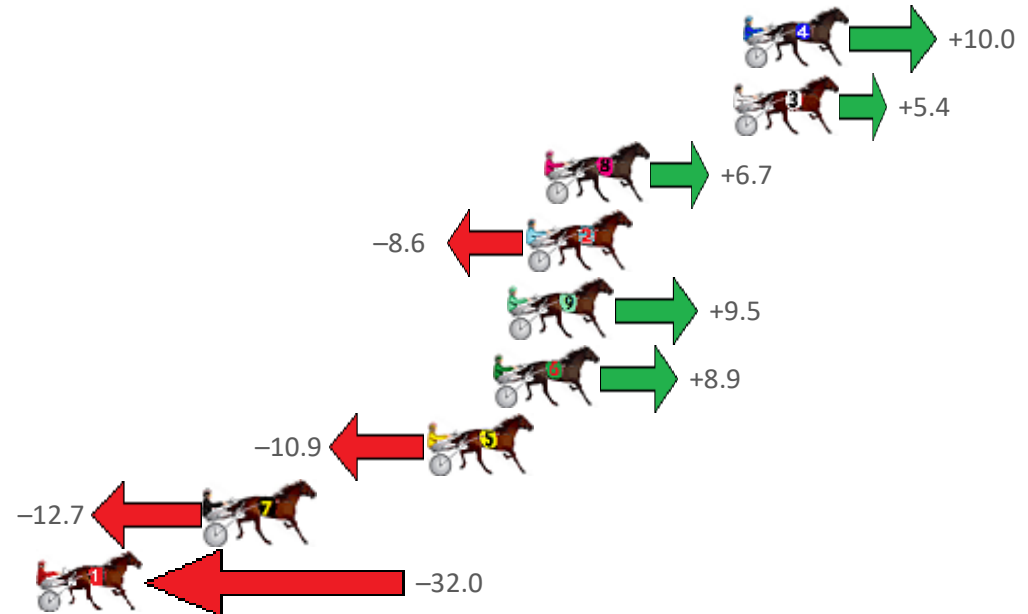

Redcliffe Race 5 Distance 1780m

Thursday, 24 February 2022

Gross Time: 2:11.90 MileRate: 1:59.30 LeadTime: 11.10s First Qtr: 30.60s Second Qtr: 31.70s Third Qtr: 28.90s Fourth Qtr: 29.60s

NoHorse	Plc	Margin	Time	800Time (W)	400 Time (W)
4 PURPLE SHADES	1	0.0m	2:11.90	57.77s (1)	29.13s (2)
3 TIMENPATIENCE	2	0.4m	2:11.93	58.11s (1)	29.60s (1)
8 AUNTY FRANCES	3	7.9m	2:12.51	58.01s (1)	29.34s (1)
2 MELTON INSULTED	4	8.6m	2:12.57	59.13s (0)	30.23s (0)
9 REGINA ELENA	5	9.3m	2:12.62	57.81s (1)	29.12s (1)
6 NON PASSARE	6	9.9m	2:12.67	57.85s (2)	29.53s (2)
5 MISS LILY MAY	7	12.5m	2:12.87	59.29s (1)	30.14s (1)
7 RISKY BUZINESS	8	21.3m	2:13.55	59.42s (0)	30.05s (0)
1 ALWAYS AT NIGHT	9	36.2m	2:14.71	60.83s (0)	31.50s (0)

Finish Position and metres gained from 800m

Sectionals
Powered
by

Home of Australian Harness Sectionals
PJ Harness Analyser Daily Raw Data directly to your inbox

NEW All Victorian Racing added as of 17 January 2022
www.pjdata.com.au admin@pjdata.com.au www.facebook.com/PJHarnessRacing

The Racing Queensland Board (trading as Racing Queensland) and provider are not responsible for the completeness or accuracy of any of the information contained herein, and makes no representations about its suitability for any purpose.