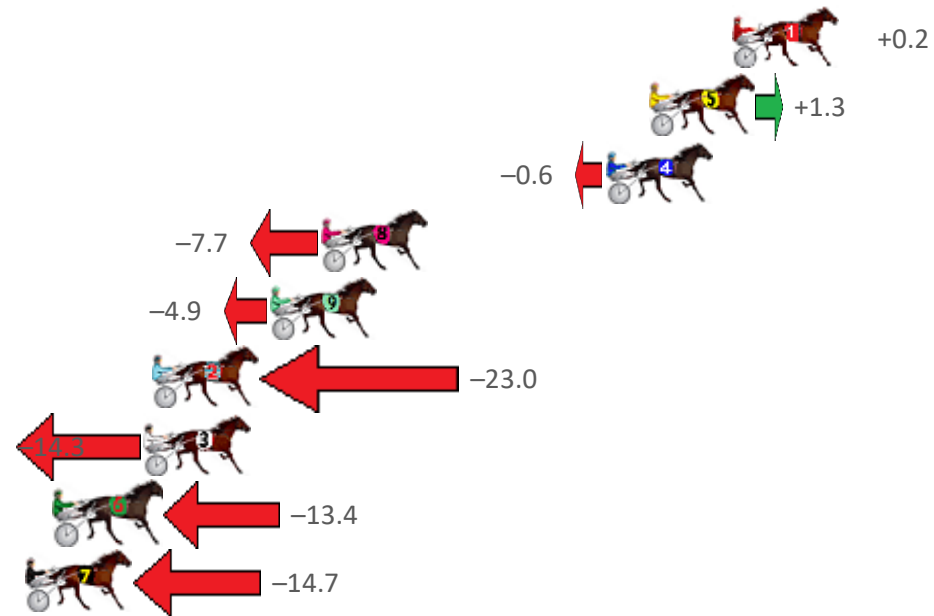

Redcliffe Race 6 Distance 1780m

Thursday, 24 February 2022

Gross Time: 2:10.80 MileRate: 1:58.20 LeadTime: 11.20s First Qtr: 30.10s Second Qtr: 30.30s Third Qtr: 30.30s Fourth Qtr: 28.90s

NoHorse	Plc	Margin	Time	800Time (W)	400 Time (W)
1 MAYWYN A JUG ORTW	1	0.0m	2:10.80	59.19s (0)	28.90s (0)
5 ILLBEWATCHING	2	3.3m	2:11.05	59.10s (1)	28.98s (2)
4 SHEZALUCKYLADY	3	5.0m	2:11.18	59.24s (0)	28.93s (0)
8 NOT THE KINGSWOOD	4	16.3m	2:12.04	59.77s (0)	29.41s (0)
9 ROCKNROLL DA GAMA	5	18.3m	2:12.19	59.56s (0)	29.30s (1)
2 JOY TO ALL	6	23.0m	2:12.54	60.89s (1)	30.32s (1)
3 AFTER DARN	7	23.3m	2:12.57	60.25s (1)	29.98s (1)
6 DESTINY JANE	8	26.8m	2:12.83	60.19s (1)	30.16s (2)
7 MY ULTIMATE CLIPPA	9	56.7m	2:15.10	60.28s (0)	30.24s (0)

Finish Position and metres gained from 800m

Sectionals
Powered
by

Home of Australian Harness Sectionals
PJ Harness Analyser Daily Raw Data directly to your inbox

All Victorian Racing added as of 17 January 2022

www.pjdata.com.au admin@pjdata.com.au www.facebook.com/PJHarnessRacing

The Racing Queensland Board (trading as Racing Queensland) and provider are not responsible for the completeness or accuracy of any of the information contained herein, and makes no representations about its suitability for any purpose.