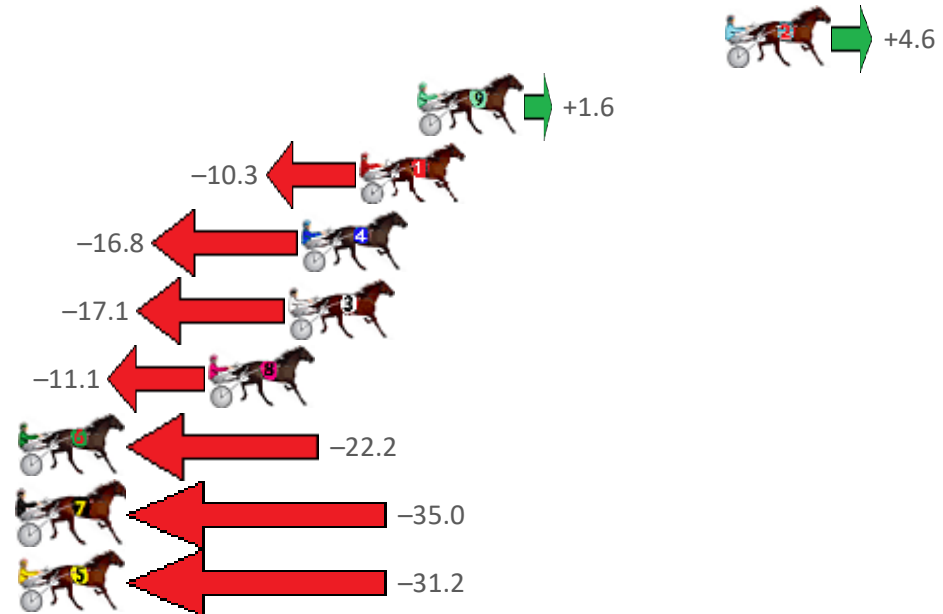

Redcliffe Race 10 Distance 1780m

Thursday, 24 February 2022

Gross Time: 2:11.80 MileRate: 1:59.10 LeadTime: 11.20s First Qtr: 29.90s Second Qtr: 30.60s Third Qtr: 30.60s Fourth Qtr: 29.50s

NoHorse	Plc	Margin	Time	800Time (W)	400 Time (W)
2 VERMONT	1	0.0m	2:11.80	59.76s (1)	29.40s (2)
9 PACIFIC COIN	2	12.2m	2:12.74	59.98s (1)	29.49s (1)
1 A GOOD IDEAL	3	14.5m	2:12.92	60.87s (0)	30.26s (0)
4 ROCCO VARIETY	4	16.8m	2:13.10	61.36s (0)	30.73s (0)
3 JANG PEL	5	17.3m	2:13.14	61.38s (1)	30.67s (1)
8 THANKHEAVNFORGIRLS	6	20.5m	2:13.39	60.93s (1)	30.43s (1)
6 OUR PEPPERJACK	7	40.8m	2:14.96	61.76s (1)	31.88s (2)
7 STRAYTOTHEPOOLROO	8	43.8m	2:15.19	62.71s (0)	32.05s (0)
5 GO AWAY	9	49.4m	2:15.62	62.43s (0)	32.11s (0)

Finish Position and metres gained from 800m

Sectionals
Powered
by

Home of Australian Harness Sectionals
PJ Harness Analyser Daily Raw Data directly to your inbox

All Victorian Racing added as of 17 January 2022

www.pjdata.com.au admin@pjdata.com.au www.facebook.com/PJHarnessRacing

The Racing Queensland Board (trading as Racing Queensland) and provider are not responsible for the completeness or accuracy of any of the information contained herein, and makes no representations about its suitability for any purpose.