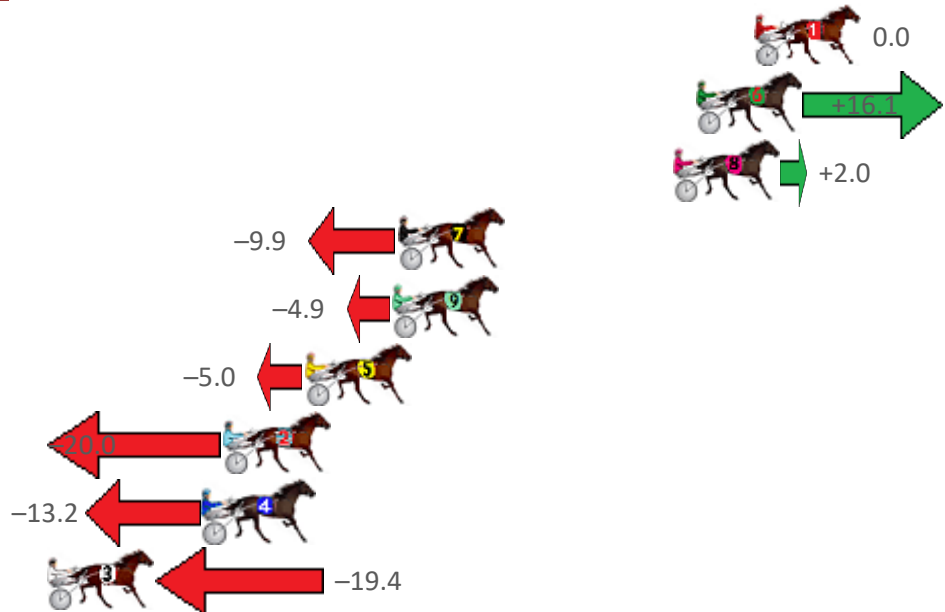

Redcliffe Race 2 Distance 1780m

Thursday, 24 February 2022

Gross Time: 2:13.30 MileRate: 2:00.50 LeadTime: 11.50s First Qtr: 31.60s Second Qtr: 31.70s Third Qtr: 29.80s Fourth Qtr: 28.70s

NoHorse	Plc	Margin	Time	800Time (W)	400 Time (W)
1 ROCK WITH ZARA	1	0.0m	2:13.30	58.50s (0)	28.70s (0)
6 IM A CLASSY GIRL	2	2.3m	2:13.47	57.33s (1)	28.32s (2)
8 IMAJIVA	3	3.2m	2:13.54	58.35s (1)	28.84s (2)
7 IM ROWDY	4	14.1m	2:14.36	59.22s (0)	29.38s (0)
9 INDY JEWEL	5	14.3m	2:14.38	58.86s (1)	29.39s (3)
5 MELTON KILLARA	6	17.8m	2:14.64	58.86s (0)	29.03s (0)
2 ELLA UNDER FIRE	7	21.0m	2:14.88	59.95s (1)	30.03s (1)
4 DUSTY PLAINS	8	21.8m	2:14.94	59.46s (0)	29.60s (0)
3 OUR DOLLY	9	33.8m	2:15.85	59.91s (1)	30.44s (1)

Finish Position and metres gained from 800m

Sectionals
Powered
by

Home of Australian Harness Sectionals
PJ Harness Analyser Daily Raw Data directly to your inbox

All Victorian Racing added as of 17 January 2022

www.pjdata.com.au admin@pjdata.com.au www.facebook.com/PJHarnessRacing

The Racing Queensland Board (trading as Racing Queensland) and provider are not responsible for the completeness or accuracy of any of the information contained herein, and makes no representations about its suitability for any purpose.