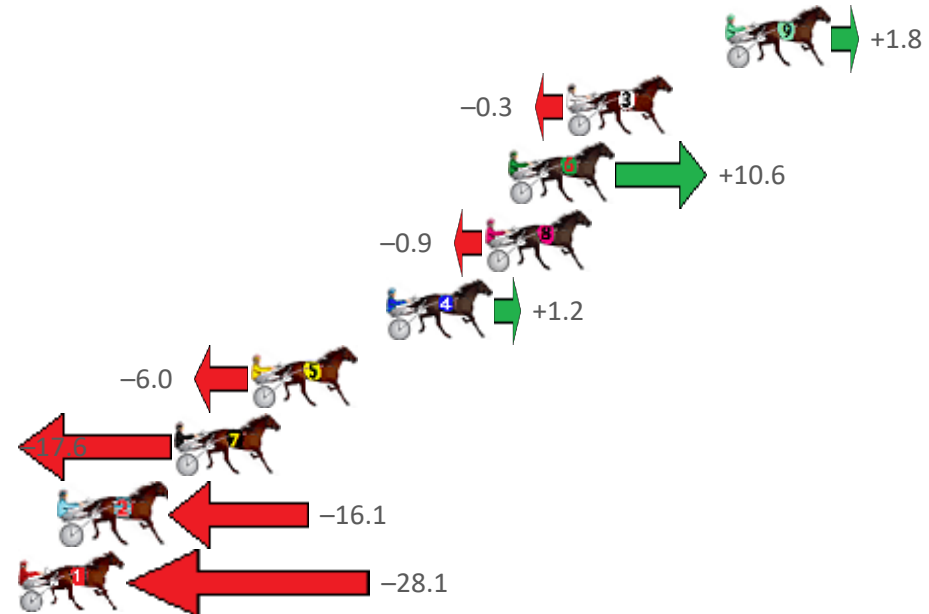

Redcliffe Race 4 Distance 1780m

Thursday, 24 February 2022

Gross Time: 2:13.00 MileRate: 2:00.30 LeadTime: 11.60s First Qtr: 30.50s Second Qtr: 31.40s Third Qtr: 29.90s Fourth Qtr: 29.60s

NoHorse	Plc	Margin	Time	800Time (W)	400 Time (W)
9 DATSINAHURRI	1	0.0m	2:13.00	59.37s (1)	29.60s (1)
3 PATCHWORK JET	2	6.3m	2:13.49	59.52s (1)	29.73s (1)
6 MY ULTIMATE HESTON	3	8.6m	2:13.67	58.72s (1)	28.70s (1)
8 AROONA	4	9.5m	2:13.74	59.57s (0)	29.62s (0)
4 DUKE	5	13.4m	2:14.04	59.41s (1)	29.36s (1)
5 ESSENTIAL THREE	6	18.8m	2:14.46	59.94s (0)	29.97s (0)
7 REGRETABLE	7	21.8m	2:14.69	60.80s (0)	30.84s (0)
2 CHANG	8	26.3m	2:15.04	60.69s (1)	30.65s (1)
1 CHAMPAGNE REACTOR	9	28.1m	2:15.18	61.58s (0)	31.61s (0)

Finish Position and metres gained from 800m

Sectionals
Powered
by

Home of Australian Harness Sectionals
PJ Harness Analyser Daily Raw Data directly to your inbox

NEW All Victorian Racing added as of 17 January 2022
www.pjdata.com.au admin@pjdata.com.au www.facebook.com/PJHarnessRacing

The Racing Queensland Board (trading as Racing Queensland) and provider are not responsible for the completeness or accuracy of any of the information contained herein, and makes no representations about its suitability for any purpose.