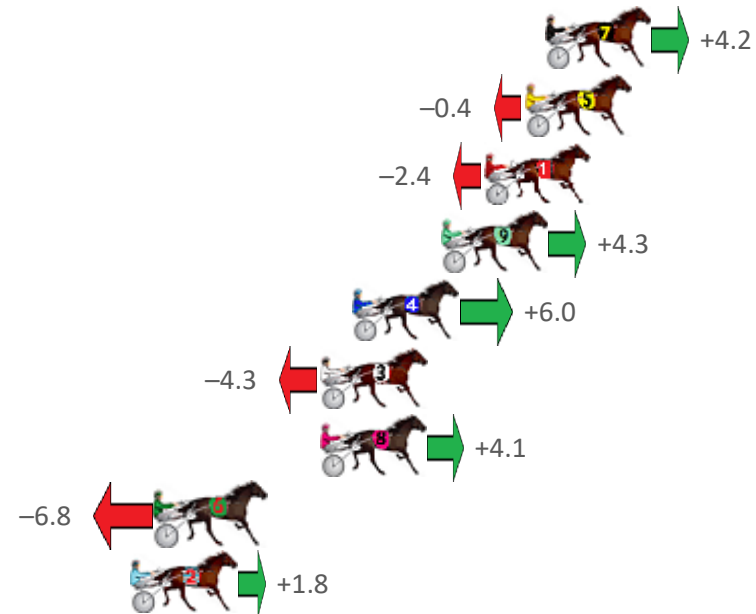

Redcliffe Race 8 Distance 2040m

Thursday, 24 February 2022

Gross Time: 2:32.70 MileRate: 2:00.40 LeadTime: 30.10s First Qtr: 32.40s Second Qtr: 29.90s Third Qtr: 29.80s Fourth Qtr: 30.50s

NoHorse	Plc	Margin	Time	800Time (W)	400 Time (W)
7 RECIPE FOR DREAMING	1	0.0m	2:32.70	59.99s (0)	30.14s (0)
5 HEY MISTER TAYLOR	2	0.8m	2:32.76	60.33s (1)	30.36s (1)
1 ARNOLD STREET	3	2.4m	2:32.89	60.48s (0)	30.68s (0)
9 ROCKNROLL DUDE	4	4.1m	2:33.03	59.98s (0)	30.08s (0)
4 CHEDDAR MADE BETA	5	7.6m	2:33.31	59.85s (1)	30.18s (1)
3 PRINCESS CHILLA	6	8.9m	2:33.41	60.62s (1)	30.64s (1)
8 MOTU CULLEN	7	8.9m	2:33.41	59.99s (0)	29.96s (2)
6 SPEED OF SOUND	8	15.4m	2:33.93	60.81s (1)	31.12s (2)
2 LETSPLAYUNI	9	16.4m	2:34.01	60.17s (1)	30.88s (2)

Finish Position and metres gained from 800m

Sectionals
Powered
by

Home of Australian Harness Sectionals
PJ Harness Analyser Daily Raw Data directly to your inbox

NEW All Victorian Racing added as of 17 January 2022
www.pjdata.com.au admin@pjdata.com.au www.facebook.com/PJHarnessRacing

The Racing Queensland Board (trading as Racing Queensland) and provider are not responsible for the completeness or accuracy of any of the information contained herein, and makes no representations about its suitability for any purpose.