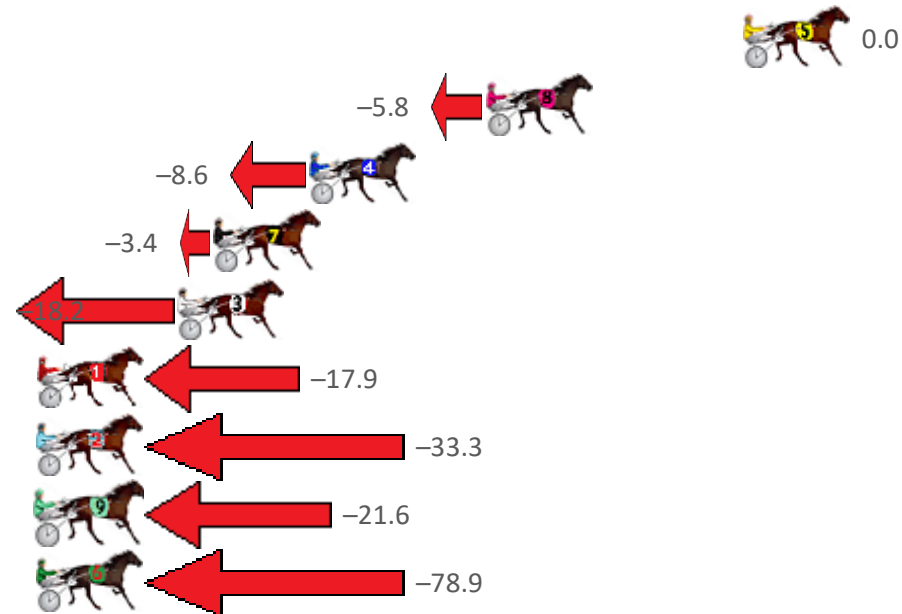

Redcliffe Race 9 Distance 1780m

Thursday, 24 February 2022

Gross Time: 2:08.80 MileRate: 1:56.50 LeadTime: 11.00s First Qtr: 29.30s Second Qtr: 30.80s Third Qtr: 29.30s Fourth Qtr: 28.40s

No	Horse	Plc	Margin	Time	800Time (W)	400 Time (W)
5	SMOOTH CASH	1	0.0m	2:08.80	57.70s (0)	28.40s (0)
8	THE IRISH EAGLE	2	10.2m	2:09.56	58.12s (1)	28.32s (2)
4	BONNIES CAM	3	17.2m	2:10.08	58.32s (0)	28.80s (0)
7	FIRE AND ICE	4	21.0m	2:10.37	57.94s (0)	28.43s (0)
3	THERESACHANCE	5	22.4m	2:10.47	59.01s (0)	29.46s (0)
1	LEXYS GOT A REASON	6	31.1m	2:11.12	58.98s (0)	29.45s (0)
2	OLIVER WINKLE	7	33.3m	2:11.28	60.09s (1)	30.19s (1)
9	MISSINMEMATE	8	34.4m	2:11.37	59.25s (1)	29.46s (1)
6	BLAZE COOPS	9	87.5m	2:15.33	63.36s (1)	33.65s (3)

Finish Position and metres gained from 800m

Sectionals
Powered
by

Home of Australian Harness Sectionals
PJ Harness Analyser Daily Raw Data directly to your inbox

NEW All Victorian Racing added as of 17 January 2022
www.pjdata.com.au admin@pjdata.com.au www.facebook.com/PJHarnessRacing

The Racing Queensland Board (trading as Racing Queensland) and provider are not responsible for the completeness or accuracy of any of the information contained herein, and makes no representations about its suitability for any purpose.