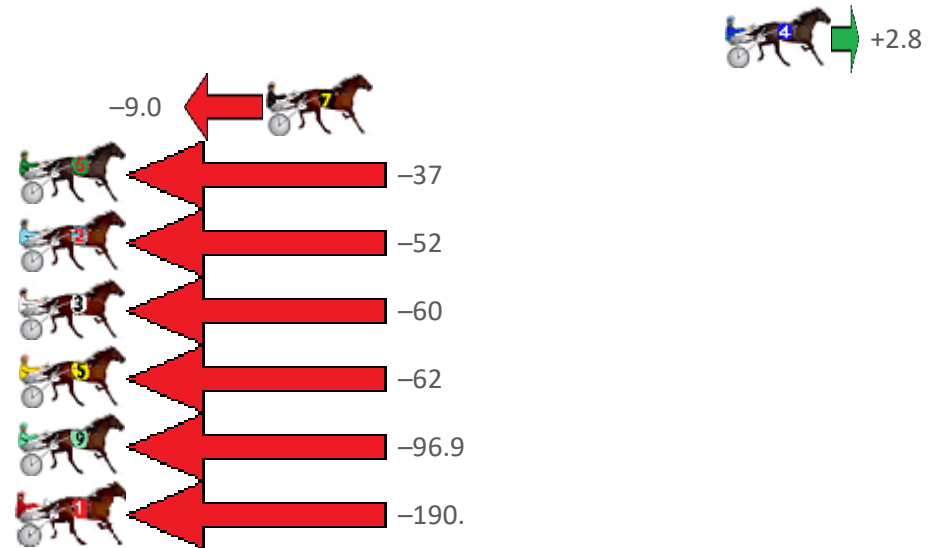

Redcliffe Race 1 Distance 1780m

Thursday, 24 February 2022

Gross Time: 2:12.80 MileRate: 2:00.10 LeadTime: 11.00s First Qtr: 30.20s Second Qtr: 31.10s Third Qtr: 30.90s Fourth Qtr: 29.60s

NoHorse	Plc	Margin	Time	800Time (W)	400 Time (W)
4 VINNIES ON FIRE	1	0.0m	2:12.80	60.29s (1)	29.60s (1)
7 THE WHISTLER	2	18.2m	2:14.21	61.18s (0)	30.44s (1)
6 SAMMYS SECRET	3	55.2m	2:17.08	63.25s (1)	32.59s (1)
2 GOTALUVASUNDAYSES	4	56.1m	2:17.15	64.39s (0)	33.07s (0)
3 FEEL YOUR WAY	5	59.1m	2:17.39	64.94s (0)	33.67s (0)
5 SUBTLE CHAY	6	76.9m	2:18.77	65.11s (0)	32.90s (0)
9 CEE SIXTY THREE	7	176.9m	2:26.52	67.79s (0)	33.79s (0)
1 SLIP OF COLADA	8	220.3m	2:29.89	74.80s (0)	38.45s (0)

Finish Position and metres gained from 800m

Sectionals
Powered
by

Home of Australian Harness Sectionals
PJ Harness Analyser Daily Raw Data directly to your inbox

All Victorian Racing added as of 17 January 2022

www.pjdata.com.au admin@pjdata.com.au www.facebook.com/PJHarnessRacing

The Racing Queensland Board (trading as Racing Queensland) and provider are not responsible for the completeness or accuracy of any of the information contained herein, and makes no representations about its suitability for any purpose.