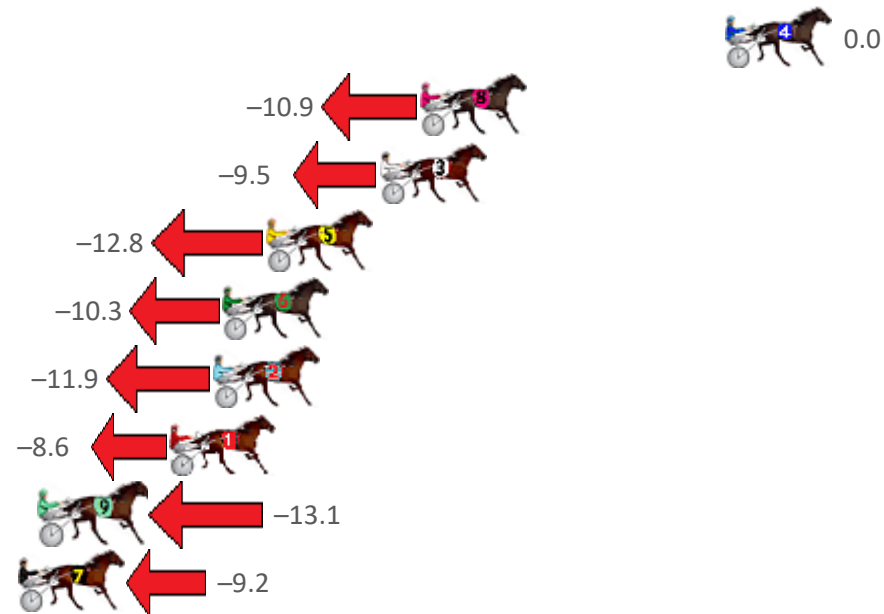

Redcliffe Race 3 Distance 1780m

Thursday, 24 February 2022

Gross Time: 2:11.50 MileRate: 1:58.90 LeadTime: 11.50s First Qtr: 30.30s Second Qtr: 30.50s Third Qtr: 29.40s Fourth Qtr: 29.80s

NoHorse	Plc	Margin	Time	800Time (W)	400 Time (W)
4 JOHNROD	1	0.0m	2:11.50	59.20s (0)	29.80s (0)
8 DARBY BRIGHTS	2	12.1m	2:12.44	60.00s (1)	30.28s (1)
3 MOLLIDOR	3	13.7m	2:12.57	59.90s (0)	30.49s (0)
5 LA BELLE CHEVAL	4	18.2m	2:12.92	60.14s (1)	30.53s (2)
6 WHATA REACTOR	5	19.9m	2:13.05	59.96s (1)	30.30s (2)
2 WILLSINTOWN	6	20.3m	2:13.09	60.08s (0)	30.62s (0)
1 WEASEL	7	22.0m	2:13.22	59.83s (0)	30.36s (0)
9 FREMARKSINDI	8	27.1m	2:13.62	60.16s (1)	30.43s (2)
7 NAUGHTYINHEAVEN	9	28.2m	2:13.70	59.88s (0)	30.60s (1)

Finish Position and metres gained from 800m

Sectionals
Powered
by

Home of Australian Harness Sectionals
PJ Harness Analyser Daily Raw Data directly to your inbox

NEW All Victorian Racing added as of 17 January 2022
www.pjdata.com.au admin@pjdata.com.au www.facebook.com/PJHarnessRacing

The Racing Queensland Board (trading as Racing Queensland) and provider are not responsible for the completeness or accuracy of any of the information contained herein, and makes no representations about its suitability for any purpose.