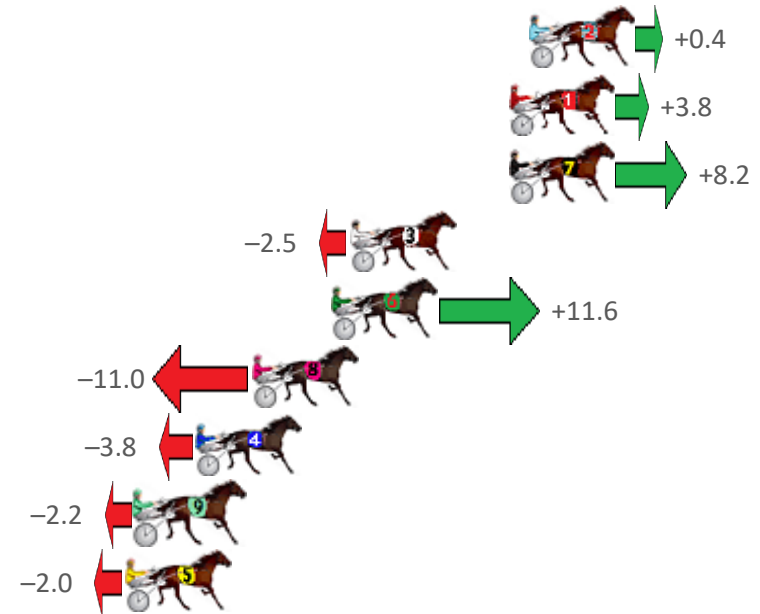

Redcliffe Race 7 Distance 1780m

Thursday, 24 February 2022

Gross Time: 2:10.70 MileRate: 1:58.10 LeadTime: 11.20s First Qtr: 30.70s Second Qtr: 30.20s Third Qtr: 28.70s Fourth Qtr: 29.90s

NoHorse	Plc	Margin	Time	800Time (W)	400 Time (W)
2 STUDLEIGH WILL	1	0.0m	2:10.70	58.57s (0)	29.89s (0)
1 BETTING BARON	2	0.8m	2:10.76	58.32s (0)	29.59s (0)
7 BATTLECRAFT	3	0.8m	2:10.76	58.00s (0)	29.29s (0)
3 FEEL THE THRILL	4	7.1m	2:11.26	58.78s (1)	30.10s (2)
6 HEARTBREAK	5	7.8m	2:11.31	57.76s (1)	29.68s (2)
8 BELLA BRONSKI	6	11.0m	2:11.56	59.40s (1)	30.72s (1)
4 MY SECRET BEACH	7	13.2m	2:11.73	58.88s (1)	30.06s (1)
9 ROYAL PRINCESS	8	15.6m	2:11.92	58.76s (0)	30.03s (0)
5 WHATELEY	9	16.0m	2:11.95	58.75s (1)	29.89s (1)

Finish Position and metres gained from 800m

Sectionals
Powered
by

Home of Australian Harness Sectionals
PJ Harness Analyser Daily Raw Data directly to your inbox

NEW All Victorian Racing added as of 17 January 2022

www.pjdata.com.au admin@pjdata.com.au www.facebook.com/PJHarnessRacing

The Racing Queensland Board (trading as Racing Queensland) and provider are not responsible for the completeness or accuracy of any of the information contained herein, and makes no representations about its suitability for any purpose.