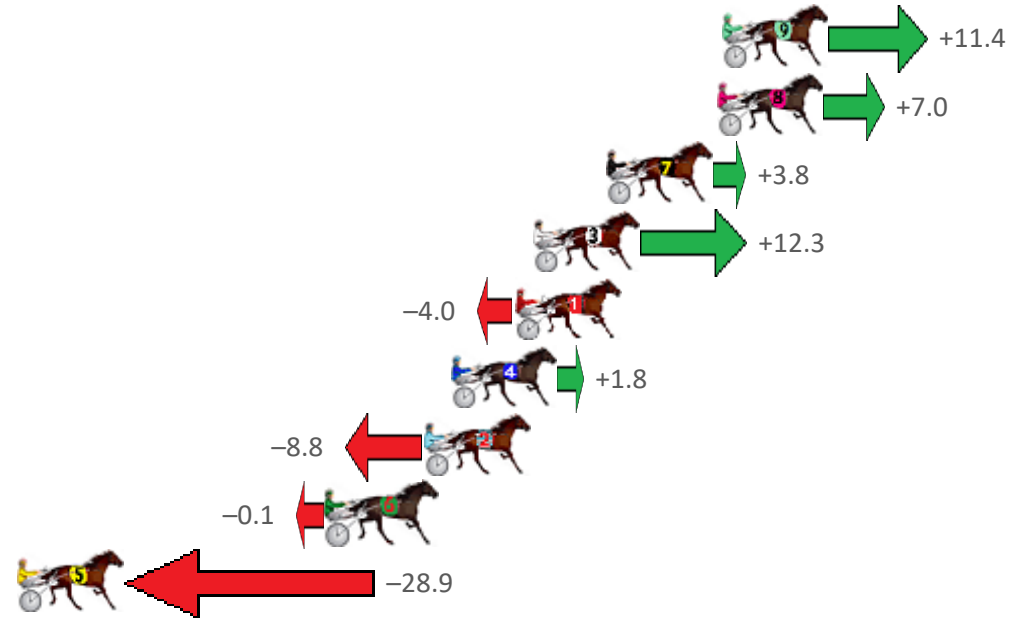

Redcliffe Race 5 Distance 1780m

Saturday, 2 April 2022

Gross Time: 2:11.50 MileRate: 1:58.90 LeadTime: 11.40s First Qtr: 28.30s Second Qtr: 30.90s Third Qtr: 29.50s Fourth Qtr: 31.40s

No Horse	Plc	Margin	Time	800Time (W)	400 Time (W)
9 TRIOLI	1	0.0m	2:11.50	60.04s (1)	31.40s (2)
8 BARBOO	2	0.2m	2:11.52	60.37s (1)	31.09s (2)
7 LAZY BLAZE	3	4.6m	2:11.88	60.61s (0)	30.87s (2)
3 JOEY LINCOLN	4	7.5m	2:12.12	59.97s (1)	30.80s (3)
1 DOOLITTLE DEXTER	5	8.2m	2:12.17	61.20s (0)	31.15s (1)
4 MY SECRET BEACH	6	10.8m	2:12.39	60.76s (0)	30.99s (2)
2 JANG PEL	7	11.8m	2:12.47	61.57s (1)	32.04s (1)
6 KEAYANG SPONGE BOB	8	15.7m	2:12.79	60.91s (1)	31.78s (3)
5 TACTFILLY MIRACLE	9	28.9m	2:13.87	63.09s (0)	33.08s (0)

Finish Position and metres gained from 800m

Sectionals
Powered
by

Home of PJ Harness Analyser

Want to know how successful PJ Harness Analyser is?
Click here for regular updates

www.pjdata.com.au admin@pjdata.com.au www.facebook.com/PJHarnessRacing