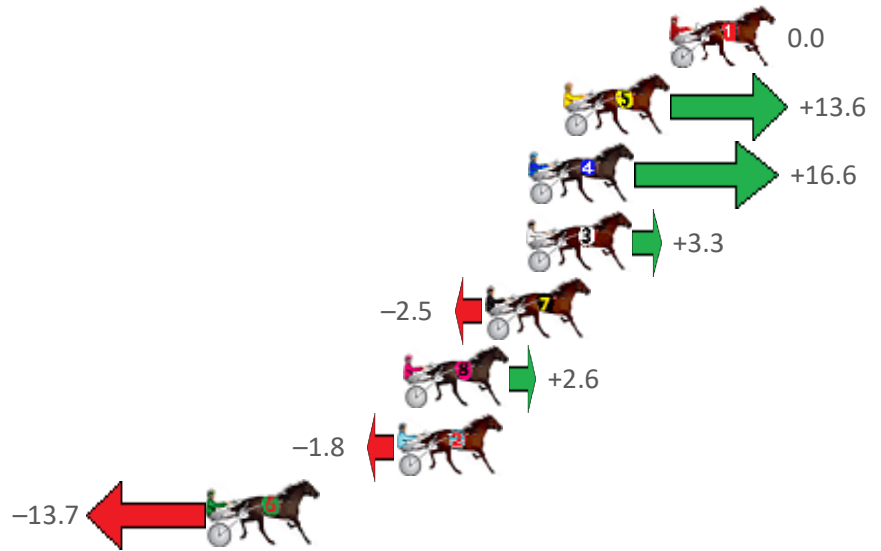

Redcliffe Race 3 Distance 1780m

Saturday, 2 April 2022

Gross Time: 2:10.50 MileRate: 1:58.00 LeadTime: 11.20s First Qtr: 31.60s Second Qtr: 30.50s Third Qtr: 28.40s Fourth Qtr: 28.80s

No Horse	Plc	Margin	Time	800Time (W)	400 Time (W)
1 PEBBLE SANDS	1	0.0m	2:10.50	57.20s (0)	28.80s (0)
5 IM JIMMY JAMES	2	4.2m	2:10.82	56.23s (1)	28.53s (3)
4 MIGHTY GEORGE	3	5.6m	2:10.92	56.02s (1)	28.30s (2)
3 SHE OWNS THE DAY	4	5.7m	2:10.93	56.97s (0)	28.54s (0)
7 TRACER BULLET	5	7.3m	2:11.05	57.38s (0)	28.96s (0)
8 BONZA GUY	6	10.6m	2:11.30	57.02s (1)	29.26s (2)
2 LORIMER LADY	7	10.8m	2:11.32	57.33s (1)	28.91s (1)
6 MISTY CREEK	8	18.3m	2:11.88	58.17s (1)	29.82s (1)

Finish Position and metres gained from 800m

Sectionals
Powered
by

Home of PJ Harness Analyser

Want to know how successful PJ Harness Analyser is?
Click here for regular updates

www.pjdata.com.au admin@pjdata.com.au www.facebook.com/PJHarnessRacing

The Racing Queensland Board (trading as Racing Queensland) and provider are not responsible for the completeness or accuracy of any of the information contained herein, and makes no representations about its suitability for any purpose.