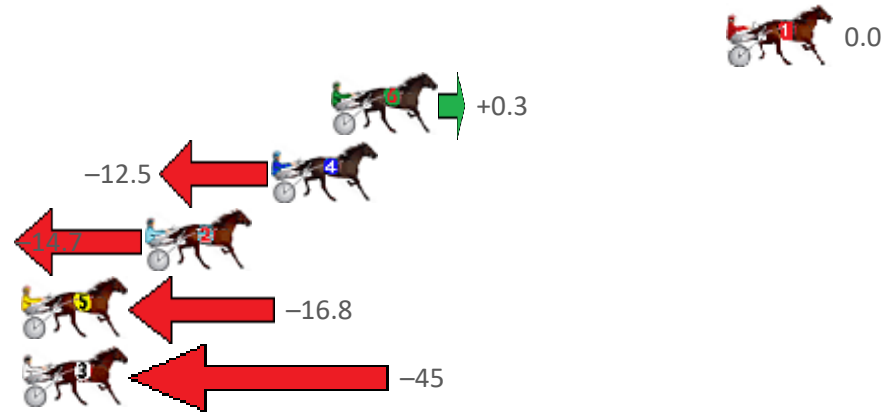

Redcliffe Race 7 Distance 1780m

Saturday, 2 April 2022

Gross Time: 2:11.90 MileRate: 1:59.20 LeadTime: 11.90s First Qtr: 32.00s Second Qtr: 31.20s Third Qtr: 28.40s Fourth Qtr: 28.40s

No Horse	Plc	Margin	Time	800Time (W)	400 Time (W)
1 GOTTA GO MILKING	1	0.0m	2:11.90	56.80s (0)	28.40s (0)
6 R ELEVEN ART	2	15.7m	2:13.07	56.78s (1)	28.04s (1)
4 GOING GREAT GUNS	3	18.1m	2:13.25	57.68s (1)	29.30s (0)
2 ELLA UNDER FIRE	4	23.1m	2:13.62	57.84s (0)	29.32s (0)
5 MASTER CHARLES	5	30.8m	2:14.20	57.99s (0)	29.64s (1)
3 BUTCHERS SPECIAL	6	55.5m	2:16.04	59.93s (1)	31.10s (2)

Finish Position and metres gained from 800m

Sectionals
Powered
by

Home of PJ Harness Analyser

Want to know how successful PJ Harness Analyser is?
Click here for regular updates

www.pjdata.com.au admin@pjdata.com.au www.facebook.com/PJHarnessRacing