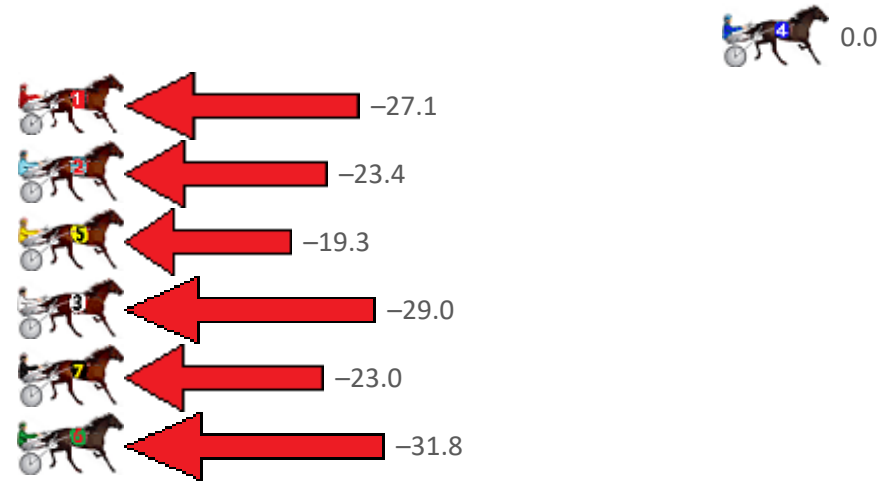

Redcliffe Race 6 Distance 1780m

Saturday, 2 April 2022

Gross Time: 2:10.60 MileRate: 1:58.00 LeadTime: 11.10s First Qtr: 29.90s Second Qtr: 30.30s Third Qtr: 29.50s Fourth Qtr: 29.80s

No Horse	Plc	Margin	Time	800Time (W)	400 Time (W)
4 SONNY ORLANDO	1	0.0m	2:10.60	59.30s (0)	29.80s (0)
1 VALLEY ESS JAY	2	32.1m	2:13.11	61.30s (0)	31.62s (0)
2 PAGEANTRY	3	34.2m	2:13.27	61.02s (0)	31.18s (0)
5 MAN OF ACTION	4	34.9m	2:13.33	60.72s (0)	30.92s (1)
3 WILD ABOUT TOWN	5	35.4m	2:13.36	61.44s (1)	31.50s (1)
7 MY ULTIMATE HESTON	6	38.2m	2:13.58	61.00s (1)	31.06s (2)
6 ROCCO VARIETY	7	42.4m	2:13.91	61.64s (1)	31.71s (2)

Finish Position and metres gained from 800m

Sectionals
Powered
by

Home of PJ Harness Analyser

Want to know how successful PJ Harness Analyser is?
Click here for regular updates

www.pjdata.com.au admin@pjdata.com.au www.facebook.com/PJHarnessRacing