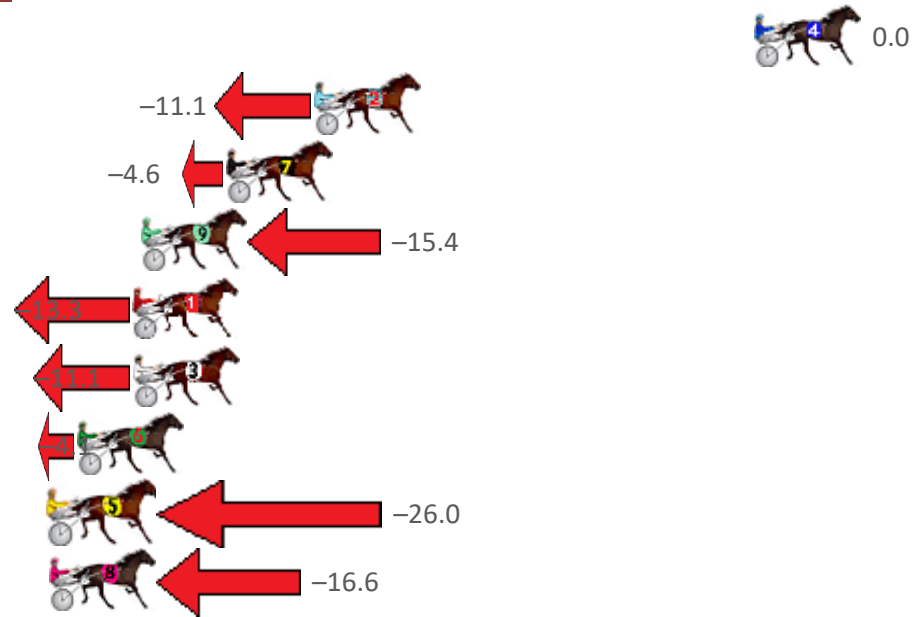

Redcliffe Race 1 Distance 1780m

Saturday, 2 April 2022

Gross Time: 2:08.80 MileRate: 1:56.40 LeadTime: 11.30s First Qtr: 30.70s Second Qtr: 30.00s Third Qtr: 28.20s Fourth Qtr: 28.60s

No Horse	Plc	Margin	Time	800Time (W)	400 Time (W)
4 I AM SPARTA	1	0.0m	2:08.80	56.80s (0)	28.60s (0)
2 ROLLONX	2	17.5m	2:10.11	57.58s (0)	29.50s (0)
7 HOLDINGNO CURRENCY	3	21.0m	2:10.38	57.12s (0)	29.04s (0)
9 CHUMP CHOP	4	24.4m	2:10.63	57.89s (1)	29.20s (1)
1 MY ULTIMATE CLIPPA	5	24.7m	2:10.65	57.74s (0)	29.65s (0)
3 PRINCE JOY	6	24.7m	2:10.65	57.58s (1)	28.89s (1)
6 MY ULTIMATE VICTOR	7	26.9m	2:10.82	57.09s (1)	28.45s (0)
5 MI FURIOSO TORO	8	28.2m	2:10.92	58.64s (1)	29.84s (1)
8 LUXURY LAD	9	34.8m	2:11.41	57.97s (1)	29.28s (1)

Finish Position and metres gained from 800m

Sectionals
Powered
by

Home of PJ Harness Analyser

Want to know how successful PJ Harness Analyser is?
Click here for regular updates

www.pjdata.com.au admin@pjdata.com.au www.facebook.com/PJHarnessRacing

The Racing Queensland Board (trading as Racing Queensland) and provider are not responsible for the completeness or accuracy of any of the information contained herein, and makes no representations about its suitability for any purpose.