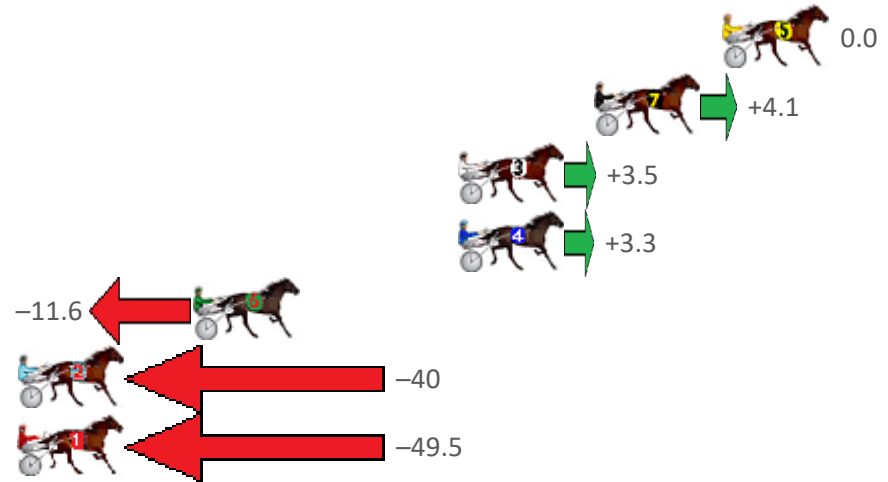

Redcliffe Race 4 Distance 1780m

Saturday, 2 April 2022

Gross Time: 2:12.30 MileRate: 1:59.60 LeadTime: 11.40s First Qtr: 30.60s Second Qtr: 30.70s Third Qtr: 28.90s Fourth Qtr: 30.70s

No Horse	Plc	Margin	Time	800Time (W)	400 Time (W)
5 LEFT IN THE WIND	1	0.0m	2:12.30	59.60s (0)	30.70s (0)
7 WEDDING NIGHT	2	5.1m	2:12.71	59.30s (0)	30.54s (1)
3 VALKYRIE HANOVER	3	10.5m	2:13.14	59.34s (0)	30.26s (1)
4 PATCHWORK JET	4	10.5m	2:13.14	59.36s (1)	30.36s (3)
6 ITSMEGS	5	21.0m	2:13.99	60.46s (1)	31.17s (2)
2 WILLSINTOWN	6	43.8m	2:15.82	62.55s (1)	33.26s (0)
1 MUSTANG DUDE	7	54.3m	2:16.66	63.27s (0)	33.58s (0)

Finish Position and metres gained from 800m

Sectionals
Powered
by

Home of PJ Harness Analyser

Want to know how successful PJ Harness Analyser is?
Click here for regular updates

www.pjdata.com.au admin@pjdata.com.au www.facebook.com/PJHarnessRacing

The Racing Queensland Board (trading as Racing Queensland) and provider are not responsible for the completeness or accuracy of any of the information contained herein, and makes no representations about its suitability for any purpose.