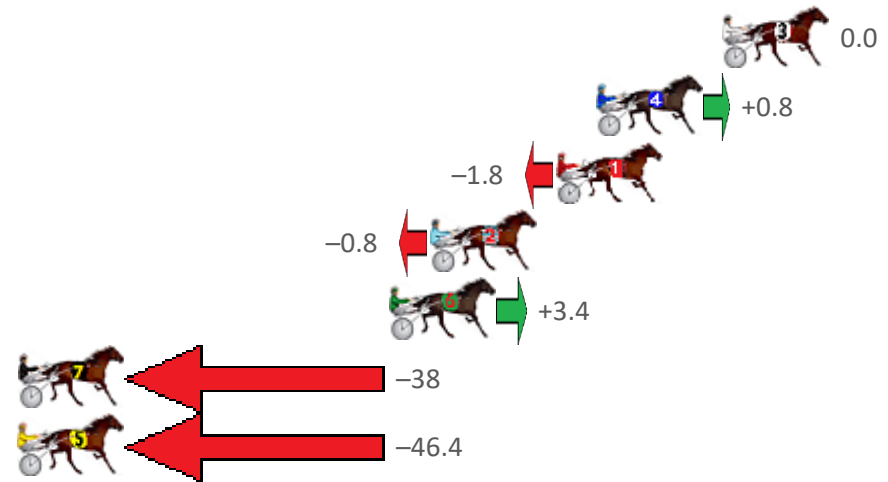

Redcliffe Race 8 Distance 1780m

Saturday, 2 April 2022

Gross Time: 2:14.10 MileRate: 2:01.20 LeadTime: 11.80s First Qtr: 31.10s Second Qtr: 31.50s Third Qtr: 29.10s Fourth Qtr: 30.60s

No Horse	Plc	Margin	Time	800Time (W)	400 Time (W)
3 DOOLITTLE DAYS	1	0.0m	2:14.10	59.70s (0)	30.60s (0)
4 SUBTLE CHAY	2	5.0m	2:14.50	59.64s (1)	30.72s (1)
1 THE WHISTLER	3	6.6m	2:14.63	59.83s (0)	30.75s (0)
2 SNACK TIME ROCKS	4	11.6m	2:15.03	59.76s (0)	30.69s (0)
6 ESSO KAY ESS	5	13.2m	2:15.16	59.45s (0)	30.39s (0)
7 MYSTICAL CHARM	6	39.3m	2:17.25	62.45s (2)	32.60s (2)
5 ALWAYS BE A TORQUE	7	57.4m	2:18.70	63.14s (1)	34.08s (1)

Finish Position and metres gained from 800m

Sectionals
Powered
by

Home of PJ Harness Analyser

Want to know how successful PJ Harness Analyser is?
Click here for regular updates

www.pjdata.com.au admin@pjdata.com.au www.facebook.com/PJHarnessRacing