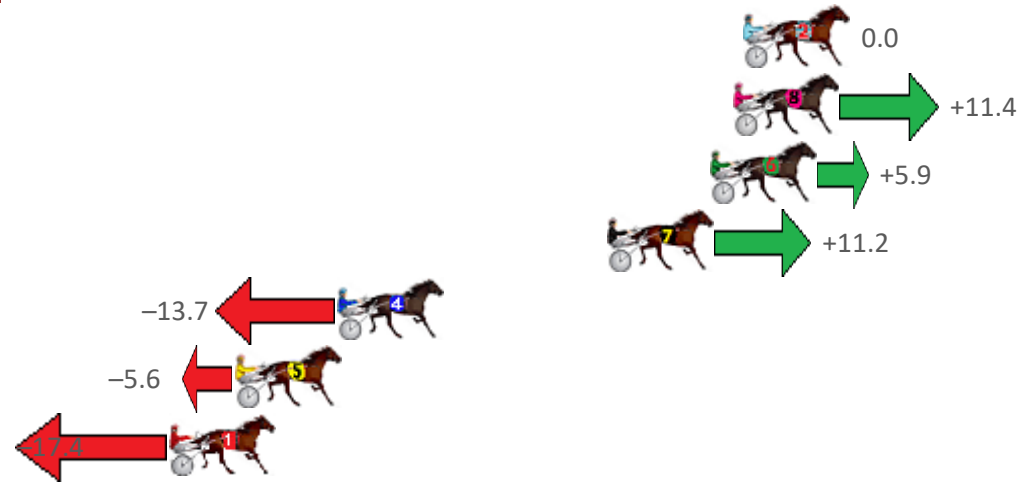

Redcliffe Race 2 Distance 1780m

Saturday, 2 April 2022

Gross Time: 2:07.90 MileRate: 1:55.70 LeadTime: 11.30s First Qtr: 29.10s Second Qtr: 29.80s Third Qtr: 28.10s Fourth Qtr: 29.60s

No	Horse	Plc	Margin	Time	800Time (W)	400 Time (W)
2	JUST ROKIN	1	0.0m	2:07.90	57.70s (0)	29.60s (0)
8	THE ROCKNROLL KING	2	0.4m	2:07.93	56.88s (1)	28.69s (2)
6	ROLL ONE OVER	3	1.3m	2:08.00	57.28s (1)	29.09s (2)
7	TULHURST ACE	4	5.4m	2:08.32	56.90s (1)	28.73s (1)
4	BEE GEES BANDIT	5	16.1m	2:09.15	58.68s (1)	30.48s (1)
5	COREY WILLIAM	6	20.2m	2:09.47	58.10s (0)	30.23s (0)
1	NEWMERELLA SHARKIE	7	22.8m	2:09.67	58.95s (0)	30.81s (0)

Finish Position and metres gained from 800m

Sectionals
Powered
by

Home of PJ Harness Analyser
Want to know how successful PJ Harness Analyser is?
Click here for regular updates

www.pjdata.com.au admin@pjdata.com.au www.facebook.com/PJHarnessRacing

The Racing Queensland Board (trading as Racing Queensland) and provider are not responsible for the completeness or accuracy of any of the information contained herein, and makes no representations about its suitability for any purpose.