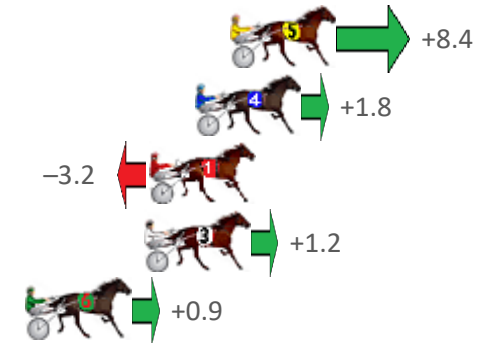

Redcliffe Race 1 Distance 947m

Wednesday, 20 April 2022

Gross Time: 1:06.70 MileRate: 0:00.00 LeadTime: 0.00s First Qtr: 0.00s Second Qtr: 9.30s Third Qtr: 28.40s Fourth Qtr: 29.00s

NoHorse	Plc	Margin	Time	800Time (W)	400 Time (W)
5 SCHOOPY	1	0.0m	1:06.70	56.80s (1)	28.18s (1)
4 SIR SEMPER FIDELIS	2	1.4m	1:06.81	57.27s (1)	28.63s (1)
1 OUR EDUARDO DENARI	3	3.2m	1:06.94	57.63s (0)	29.23s (0)
3 WEDDING NIGHT	4	3.4m	1:06.96	57.31s (0)	28.91s (0)
6 PATCHWORK JET	5	8.1m	1:07.32	57.34s (2)	28.95s (0)

Finish Position and metres gained from 800m

Sectionals
Powered
by

Home of PJ Harness Analyser

Want to know how successful PJ Harness Analyser is?
Click here for regular updates

www.pjdata.com.au admin@pjdata.com.au www.facebook.com/PJHarnessRacing