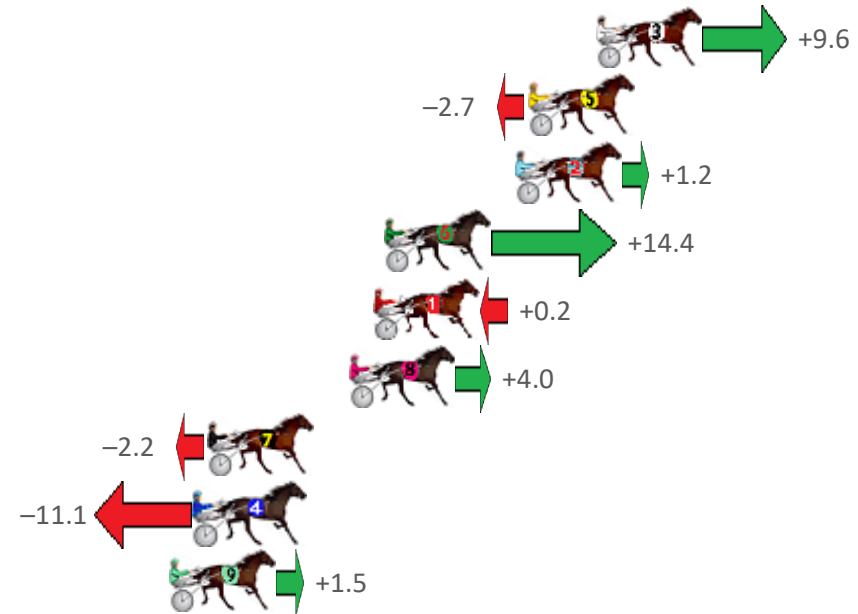

Redcliffe Race 7 Distance 1780m

Wednesday, 20 April 2022

Gross Time: 2:10.30 MileRate: 1:57.80 LeadTime: 11.30s First Qtr: 29.70s Second Qtr: 31.60s Third Qtr: 28.60s Fourth Qtr: 29.10s

NoHorse	Plc	Margin	Time	800Time (W)	400 Time (W)
3 ALWAYSBME	1	0.0m	2:10.30	57.01s (1)	28.52s (1)
5 SOMEGIRLSOMEWHER	2	2.7m	2:10.51	57.89s (0)	29.30s (0)
2 ULAANBAATAR	3	3.2m	2:10.54	57.61s (0)	29.03s (0)
6 RAANI	4	8.4m	2:10.94	56.67s (1)	28.15s (1)
1 SUGARKANE	5	8.8m	2:10.97	57.69s (0)	29.09s (0)
8 HOLDINGNO CURRENCY	6	9.8m	2:11.05	57.41s (1)	28.90s (1)
7 SHE OWNS THE DAY	7	15.4m	2:11.48	57.86s (0)	29.20s (0)
4 ZARAS A TREASURE	8	15.9m	2:11.51	58.50s (1)	30.03s (1)
9 AWHOLELOTOPRETTY	9	16.9m	2:11.59	57.59s (1)	29.08s (1)

Finish Position and metres gained from 800m

Sectionals
Powered
by

Home of PJ Harness Analyser

Want to know how successful PJ Harness Analyser is?
Click here for regular updates

www.pjdata.com.au admin@pjdata.com.au www.facebook.com/PJHarnessRacing