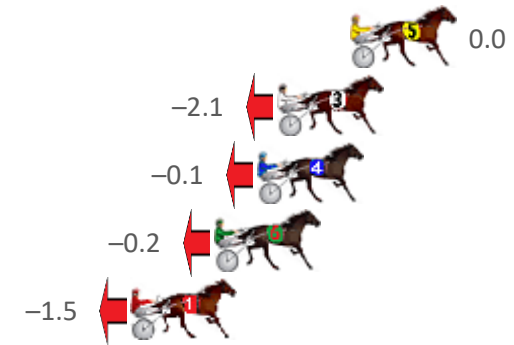

Redcliffe Race 2 Distance 947m

Wednesday, 20 April 2022

Gross Time: 1:07.90 MileRate: 0:00.00 LeadTime: 0.00s First Qtr: 0.00s Second Qtr: 9.30s Third Qtr: 28.90s Fourth Qtr: 29.70s

NoHorse	Plc	Margin	Time	800Time (W)	400 Time (W)
5 LEFT IN THE WIND	1	0.0m	1:07.90	58.60s (2)	29.70s (0)
3 DOWNTOWN LUCCA	2	2.9m	1:08.13	58.75s (0)	29.54s (0)
4 CHASIN DREAMZ	3	3.7m	1:08.19	58.61s (1)	29.72s (1)
6 GRETELS GIRL	4	5.4m	1:08.32	58.61s (2)	29.49s (1)
1 PAGEANTRY	5	8.7m	1:08.58	58.71s (0)	29.65s (0)

Finish Position and metres gained from 800m

Sectionals
Powered
by

Home of PJ Harness Analyser

Want to know how successful PJ Harness Analyser is?
Click here for regular updates

www.pjdata.com.au admin@pjdata.com.au www.facebook.com/PJHarnessRacing