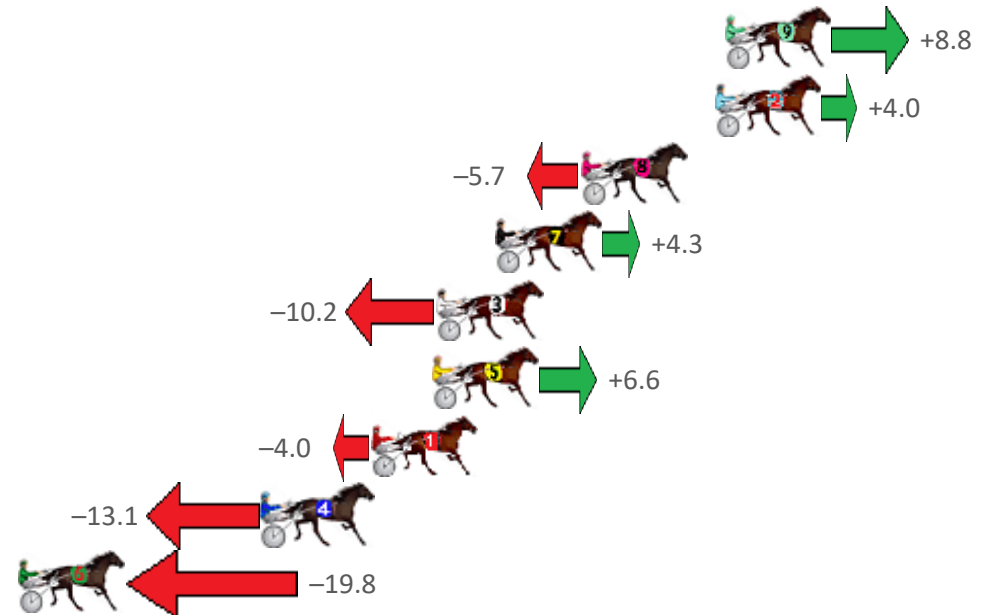

Redcliffe Race 5 Distance 1780m

Wednesday, 20 April 2022

Gross Time: 2:11.10 MileRate: 1:58.50 LeadTime: 11.40s First Qtr: 30.00s Second Qtr: 30.50s Third Qtr: 28.80s Fourth Qtr: 30.40s

NoHorse	Plc	Margin	Time	800Time (W)	400 Time (W)
9 BETTING BARON	1	0.0m	2:11.10	58.55s (1)	29.77s (1)
2 PURPLE SHADES	2	0.4m	2:11.13	58.91s (1)	30.11s (1)
8 CHUMP CHOP	3	5.7m	2:11.55	59.62s (1)	30.83s (1)
7 ROLLONX	4	9.1m	2:11.82	58.88s (1)	30.12s (1)
3 KOOKABURRAPRINCESS	5	11.4m	2:12.01	59.95s (0)	31.25s (0)
5 BE ON THE SLY	6	11.6m	2:12.02	58.71s (1)	29.57s (1)
1 FEEL THE THRILL	7	14.0m	2:12.21	59.49s (0)	30.54s (0)
4 SHOWEM SIMON	8	18.3m	2:12.56	60.16s (0)	31.27s (0)
6 RAFFERTY DELIGHTS	9	36.2m	2:13.98	60.66s (0)	31.46s (0)

Finish Position and metres gained from 800m

Sectionals
Powered
by

Home of PJ Harness Analyser

Want to know how successful PJ Harness Analyser is?
Click here for regular updates

www.pjdata.com.au admin@pjdata.com.au www.facebook.com/PJHarnessRacing

The Racing Queensland Board (trading as Racing Queensland) and provider are not responsible for the completeness or accuracy of any of the information contained herein, and makes no representations about its suitability for any purpose.