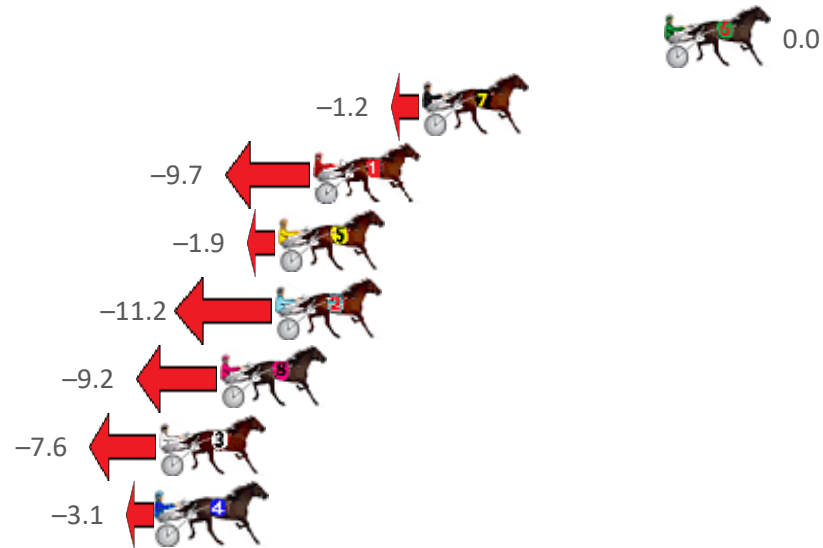

Redcliffe Race 6 Distance 1780m

Wednesday, 20 April 2022

Gross Time: 2:09.60 MileRate: 1:57.20 LeadTime: 11.30s First Qtr: 30.20s Second Qtr: 31.70s Third Qtr: 28.00s Fourth Qtr: 28.40s

No	Horse	Plc	Margin	Time	800Time (W)	400 Time (W)
6	FRANCO NANDOR	1	0.0m	2:09.60	56.40s (0)	28.40s (0)
7	LA SAFRON	2	9.6m	2:10.32	56.48s (0)	28.36s (0)
1	HE SAID SHE SAID	3	13.9m	2:10.64	57.08s (0)	28.97s (0)
5	BLACKJACK BART	4	15.3m	2:10.74	56.53s (0)	28.25s (0)
2	OUR BONDI BEACH	5	15.4m	2:10.75	57.19s (1)	28.95s (1)
8	SLICK BLASTER	6	17.6m	2:10.91	57.04s (1)	28.80s (1)
3	YANKEE C J	7	20.0m	2:11.09	56.93s (1)	28.64s (1)
4	LIFES BLACK	8	20.1m	2:11.10	56.62s (1)	28.34s (1)

Finish Position and metres gained from 800m

Sectionals
Powered
by

Home of PJ Harness Analyser

Want to know how successful PJ Harness Analyser is?
Click here for regular updates

www.pjdata.com.au admin@pjdata.com.au www.facebook.com/PJHarnessRacing

The Racing Queensland Board (trading as Racing Queensland) and provider are not responsible for the completeness or accuracy of any of the information contained herein, and makes no representations about its suitability for any purpose.