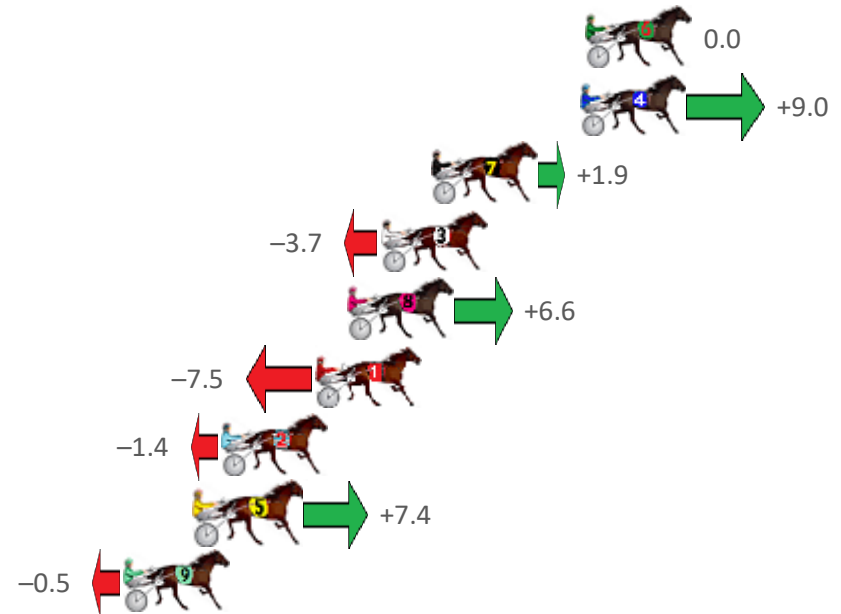

Redcliffe Race 10 Distance 1780m

Wednesday, 20 April 2022

Gross Time: 2:15.30 MileRate: 2:02.30 LeadTime: 12.00s First Qtr: 31.80s Second Qtr: 31.50s Third Qtr: 29.30s Fourth Qtr: 30.70s

NoHorse	Plc	Margin	Time	800Time (W)	400 Time (W)
6 MISTER GALVINATOR	1	0.0m	2:15.30	60.00s (1)	30.70s (1)
4 OUTER CHANGE	2	0.2m	2:15.32	59.33s (1)	30.06s (1)
7 EMMALEEN	3	6.1m	2:15.79	59.86s (0)	30.78s (0)
3 DESTINY BLUES	4	8.1m	2:15.95	60.28s (1)	30.98s (1)
8 BETONBETTY	5	9.4m	2:16.06	59.51s (1)	30.41s (1)
1 THE WHISTLER	6	10.7m	2:16.16	60.56s (0)	31.47s (0)
2 ESSO KAY ESS	7	14.4m	2:16.46	60.10s (0)	30.99s (0)
5 SWEET SCOOT	8	15.4m	2:16.54	59.45s (0)	30.43s (1)
9 SHEZAMATERIALGIRL	9	18.3m	2:16.77	60.04s (0)	30.77s (0)

Finish Position and metres gained from 800m

Sectionals
Powered
by

Home of PJ Harness Analyser

Want to know how successful PJ Harness Analyser is?
Click here for regular updates

www.pjdata.com.au admin@pjdata.com.au www.facebook.com/PJHarnessRacing