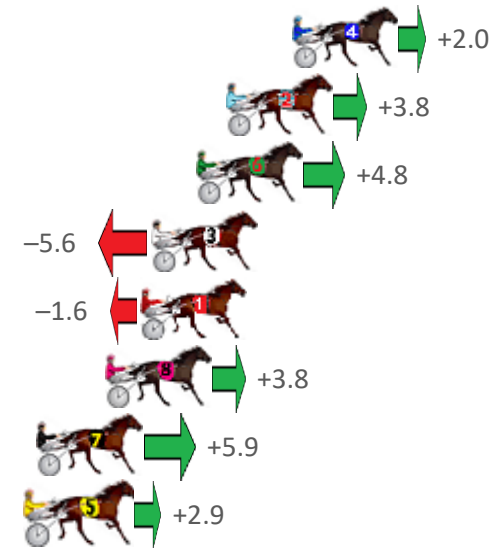

Redcliffe Race 4 Distance 1780m

Wednesday, 20 April 2022

Gross Time: 2:09.60 MileRate: 1:57.10 LeadTime: 11.10s First Qtr: 29.70s Second Qtr: 31.50s Third Qtr: 28.70s Fourth Qtr: 28.60s

NoHorse	Plc	Margin	Time	800Time (W)	400 Time (W)
4 OUR MAJOR DAY	1	0.0m	2:09.60	57.16s (1)	28.53s (1)
2 ARTFUL MAID	2	2.6m	2:09.80	57.03s (1)	28.47s (2)
6 HEMSWORTH	3	3.8m	2:09.89	56.96s (0)	28.26s (0)
3 CANT REFUSE	4	5.6m	2:10.02	57.70s (0)	29.00s (0)
1 STOMPEN	5	6.0m	2:10.05	57.41s (0)	28.71s (0)
8 CAPTAIN NEMO	6	7.4m	2:10.16	57.03s (1)	28.50s (2)
7 OHOKA CHOPPER	7	10.1m	2:10.36	56.88s (1)	28.41s (2)
5 SQUIRE	8	10.5m	2:10.39	57.09s (0)	28.66s (1)

Finish Position and metres gained from 800m

Sectionals
Powered
by

Home of PJ Harness Analyser

Want to know how successful PJ Harness Analyser is?
Click here for regular updates

www.pjdata.com.au admin@pjdata.com.au www.facebook.com/PJHarnessRacing