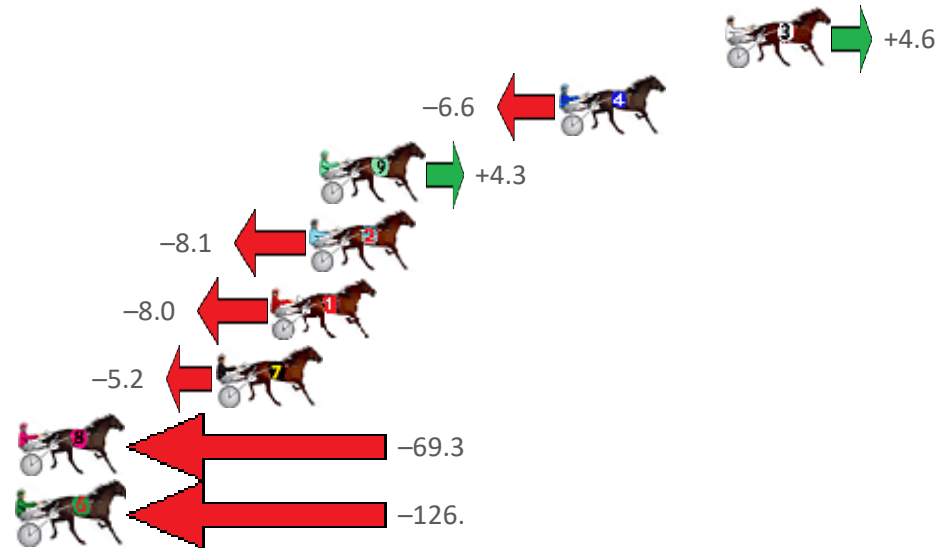

Redcliffe Race 8 Distance 2040m

Wednesday, 20 April 2022

Gross Time: 2:33.20 MileRate: 2:00.80 LeadTime: 31.50s First Qtr: 31.20s Second Qtr: 30.10s Third Qtr: 29.30s Fourth Qtr: 31.10s

NoHorse	Plc	Margin	Time	800Time (W)	400 Time (W)
3 JEREMES GOTTA GO	1	0.0m	2:33.20	60.05s (0)	30.74s (0)
4 ACE LOMBO	2	6.6m	2:33.74	60.90s (0)	31.61s (0)
9 BETTOR ROCKNROLL	3	16.1m	2:34.51	60.08s (0)	30.69s (0)
2 CANDYKANE	4	16.5m	2:34.54	61.01s (1)	31.54s (2)
1 PORTSEA PRINCE	5	18.0m	2:34.66	61.00s (0)	31.67s (0)
7 EXPLANATION NOTED	6	20.2m	2:34.84	60.79s (0)	31.47s (0)
8 DOOLITTLE DAYS	7	82.1m	2:39.88	65.60s (1)	36.07s (1)
6 AS SHE SAYS	8	129.4m	2:43.72	69.90s (1)	40.55s (1)

Finish Position and metres gained from 800m

Sectionals
Powered
by

Home of PJ Harness Analyser

Want to know how successful PJ Harness Analyser is?

Click here for regular updates

www.pjdata.com.au admin@pjdata.com.au www.facebook.com/PJHarnessRacing