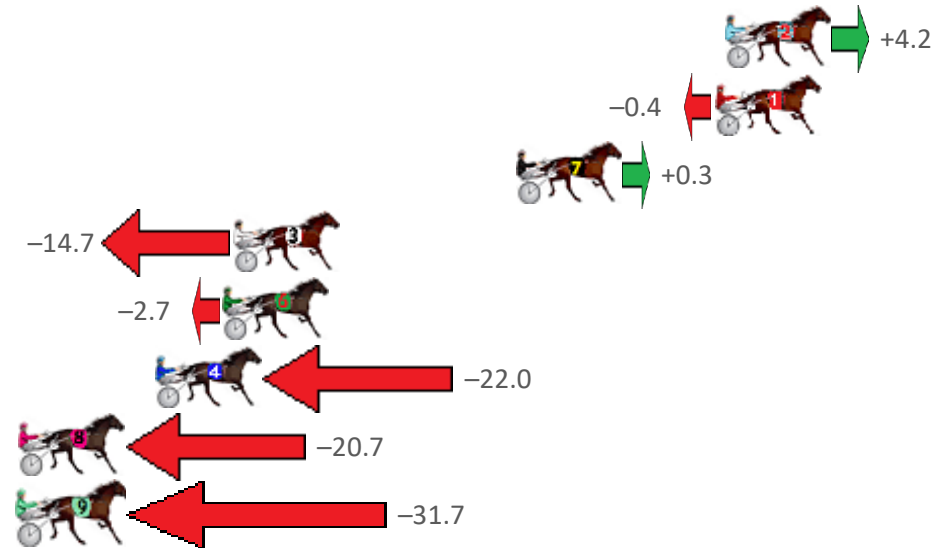

Redcliffe Race 3 Distance 2040m

Wednesday, 20 April 2022

Gross Time: 2:31.30 MileRate: 1:59.40 LeadTime: 30.80s First Qtr: 32.00s Second Qtr: 30.90s Third Qtr: 28.80s Fourth Qtr: 28.80s

NoHorse	Plc	Margin	Time	800Time (W)	400 Time (W)
2 HEY MISTER TAYLOR	1	0.0m	2:31.30	57.30s (0)	28.47s (0)
1 ALI DOWNUNDER	2	0.4m	2:31.33	57.63s (0)	28.83s (0)
7 KATACHA MAN	3	8.3m	2:31.93	57.58s (0)	28.71s (0)
3 MISSTREPO	4	19.5m	2:32.77	58.65s (1)	29.77s (1)
6 FIRE AND ICE	5	19.9m	2:32.80	57.79s (2)	29.52s (2)
4 ARNOLD STREET	6	22.6m	2:33.01	59.18s (1)	30.30s (1)
8 BONNIES A ROCKIN	7	29.9m	2:33.56	59.08s (1)	30.18s (1)
9 REGAL NIGHTSHADE	8	44.5m	2:34.66	59.87s (2)	31.60s (2)

Finish Position and metres gained from 800m

Sectionals
Powered
by

Home of PJ Harness Analyser

Want to know how successful PJ Harness Analyser is?
Click here for regular updates

www.pjdata.com.au admin@pjdata.com.au www.facebook.com/PJHarnessRacing

The Racing Queensland Board (trading as Racing Queensland) and provider are not responsible for the completeness or accuracy of any of the information contained herein, and makes no representations about its suitability for any purpose.