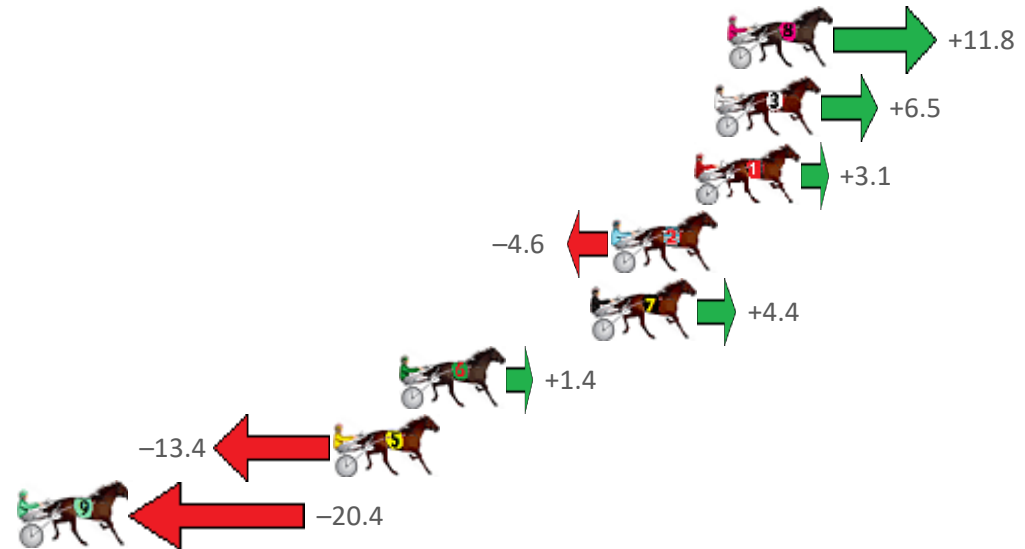

Redcliffe Race 6 Distance 2040m

Wednesday, 27 April 2022

Gross Time: 2:31.40 MileRate: 1:59.40 LeadTime: 30.40s First Qtr: 32.30s Second Qtr: 30.60s Third Qtr: 28.50s Fourth Qtr: 29.60s

NoHorse	Plc	Margin	Time	800Time (W)	400 Time (W)
8 KATACHA MAN	1	0.0m	2:31.40	57.25s (1)	28.73s (1)
3 SO MUCH MORE	2	0.5m	2:31.44	57.63s (1)	29.24s (2)
1 RAINBOW JET	3	1.3m	2:31.50	57.88s (0)	29.34s (0)
2 ARNOLD STREET	4	4.6m	2:31.76	58.43s (0)	29.94s (0)
7 ALLMIGHTY MAX	5	5.4m	2:31.82	57.78s (0)	29.32s (0)
6 BETTOR ROCKNROLL	6	13.0m	2:32.41	58.00s (0)	29.48s (0)
5 MIGHTY GEORGE	7	15.6m	2:32.61	59.07s (1)	30.53s (1)
9 KING OF COOL	8	36.8m	2:34.26	59.57s (1)	31.35s (2)

Finish Position and metres gained from 800m

Sectionals
Powered
by

Home of PJ Harness Analyser

Want to know how successful PJ Harness Analyser is?
Click here for regular updates

www.pjdata.com.au admin@pjdata.com.au www.facebook.com/PJHarnessRacing

The Racing Queensland Board (trading as Racing Queensland) and provider are not responsible for the completeness or accuracy of any of the information contained herein, and makes no representations about its suitability for any purpose.