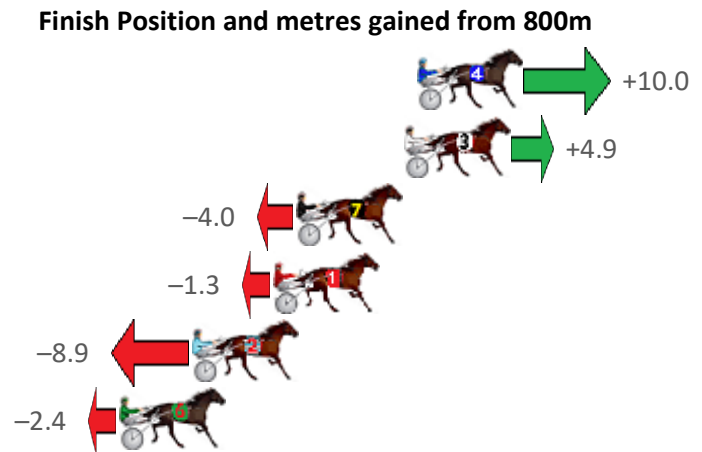

Redcliffe Race 7 Distance 2040m

Wednesday, 27 April 2022

Gross Time: 2:34.90 MileRate: 2:02.20 LeadTime: 32.80s First Qtr: 31.40s Second Qtr: 31.50s Third Qtr: 29.40s Fourth Qtr: 29.80s

NoHorse	Plc	Margin	Time	800Time (W)	400 Time (W)
4 GRETELS GIRL	1	0.0m	2:34.90	58.46s (1)	29.13s (1)
3 FEELING THE POWER	2	0.5m	2:34.94	58.84s (1)	29.50s (1)
7 LEFT IN THE WIND	3	4.8m	2:35.27	59.49s (1)	30.16s (1)
1 JUST ONE GOOD ONE	4	5.7m	2:35.35	59.30s (0)	29.79s (0)
2 DATSINAHURRI	5	8.9m	2:35.59	59.85s (0)	30.36s (0)
6 REDUCED TO ASHES	6	11.8m	2:35.82	59.38s (0)	29.77s (0)

Sectionals
Powered
by

Home of PJ Harness Analyser

Want to know how successful PJ Harness Analyser is?
Click here for regular updates

www.pjdata.com.au admin@pjdata.com.au www.facebook.com/PJHarnessRacing