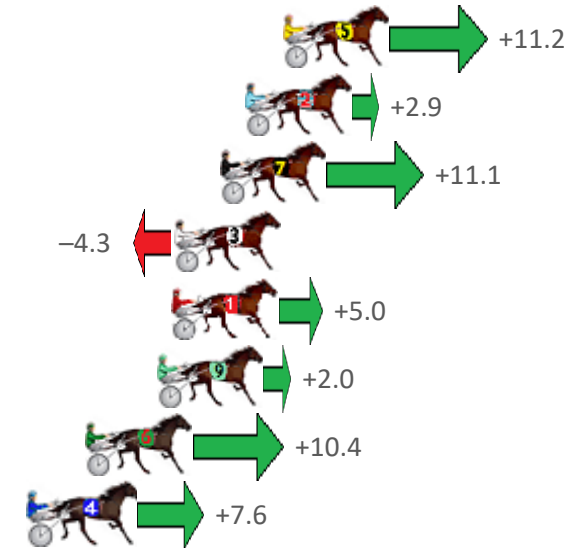

Redcliffe Race 4 Distance 1780m

Wednesday, 27 April 2022

Gross Time: 2:08.70 MileRate: 1:56.40 LeadTime: 11.10s First Qtr: 29.30s Second Qtr: 29.90s Third Qtr: 28.60s Fourth Qtr: 29.80s

NoHorse	Plc	Margin	Time	800Time (W)	400 Time (W)
5 SLICK BLASTER	1	0.0m	2:08.70	57.59s (1)	29.10s (1)
2 BLISSFULL LILLY	2	1.5m	2:08.82	58.19s (0)	29.59s (0)
7 YANKEE C J	3	2.5m	2:08.90	57.59s (0)	28.92s (0)
3 HY VOLTAGE	4	4.3m	2:09.04	58.71s (0)	30.12s (0)
1 BLACKJACK BART	5	4.4m	2:09.04	58.04s (0)	29.37s (0)
9 THERESACHANCE	6	5.0m	2:09.09	58.25s (1)	29.79s (1)
6 OUR BONDI BEACH	7	7.8m	2:09.31	57.65s (0)	28.97s (0)
4 GASMONEY	8	10.0m	2:09.48	57.85s (1)	29.34s (1)

Finish Position and metres gained from 800m

Sectionals
Powered
by

Home of PJ Harness Analyser

Want to know how successful PJ Harness Analyser is?
Click here for regular updates

www.pjdata.com.au admin@pjdata.com.au www.facebook.com/PJHarnessRacing