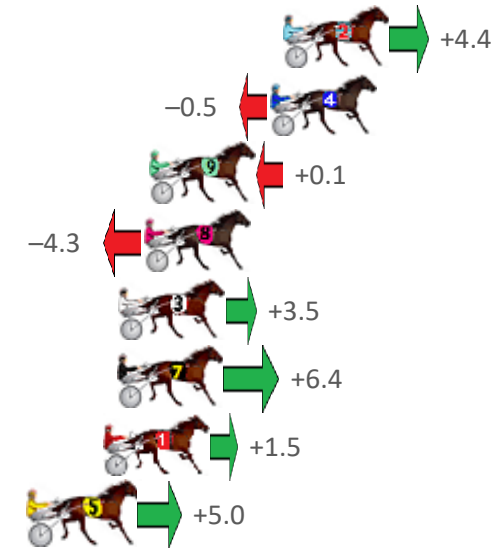

Redcliffe Race 3 Distance 1780m

Wednesday, 27 April 2022

Gross Time: 2:09.10 MileRate: 1:56.70 LeadTime: 11.20s First Qtr: 31.70s Second Qtr: 29.90s Third Qtr: 27.70s Fourth Qtr: 28.60s

NoHorse	Plc	Margin	Time	800Time (W)	400 Time (W)
2 JUST JOSHIN	1	0.0m	2:09.10	55.99s (0)	28.24s (0)
4 FRANCO NANDOR	2	0.5m	2:09.14	56.33s (0)	28.64s (0)
9 GOOD AS IT GETS	3	5.3m	2:09.50	56.29s (1)	28.48s (1)
8 HE SAID SHE SAID	4	5.5m	2:09.51	56.60s (1)	28.81s (1)
3 LA SAFRON	5	6.5m	2:09.59	56.06s (1)	28.25s (1)
7 RIVERLEIGH ROCKET	6	6.6m	2:09.60	55.85s (0)	28.03s (0)
1 PINUP BOY	7	7.1m	2:09.63	56.20s (0)	28.39s (0)
5 SQUARE DEALER	8	10.0m	2:09.85	55.95s (1)	28.12s (1)

Finish Position and metres gained from 800m

Sectionals
Powered
by

Home of PJ Harness Analyser

Want to know how successful PJ Harness Analyser is?
Click here for regular updates

www.pjdata.com.au admin@pjdata.com.au www.facebook.com/PJHarnessRacing