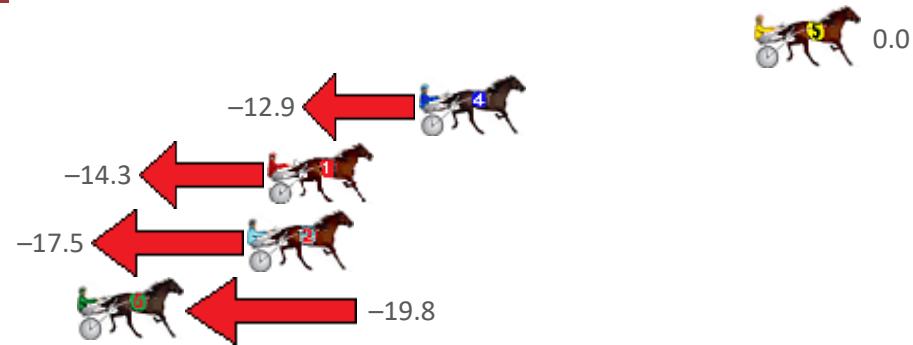

Redcliffe Race 1 Distance 947m

Wednesday, 27 April 2022

Gross Time: 1:05.20 MileRate: 1:50.80 LeadTime: 9.20s First Qtr: 0.00s Second Qtr: 0.00s Third Qtr: 26.50s Fourth Qtr: 29.50s

NoHorse	Plc	Margin	Time	800Time (W)	400 Time (W)
5 IM LOKI	1	0.0m	1:05.20	56.00s (3)	29.50s (0)
4 ROBERTS DELIGHT	2	13.3m	1:06.23	56.90s (2)	29.39s (0)
1 ALWAYS AT NIGHT	3	19.3m	1:06.69	57.00s (0)	29.10s (0)
2 DELIGHTFUL RAINBOW	4	20.1m	1:06.75	57.22s (1)	28.52s (0)
6 SHEZ GOT BLING	5	26.8m	1:07.27	57.38s (2)	29.44s (1)

Finish Position and metres gained from 800m

Sectionals
Powered
by

Home of PJ Harness Analyser

Want to know how successful PJ Harness Analyser is?
Click here for regular updates

www.pjdata.com.au admin@pjdata.com.au www.facebook.com/PJHarnessRacing