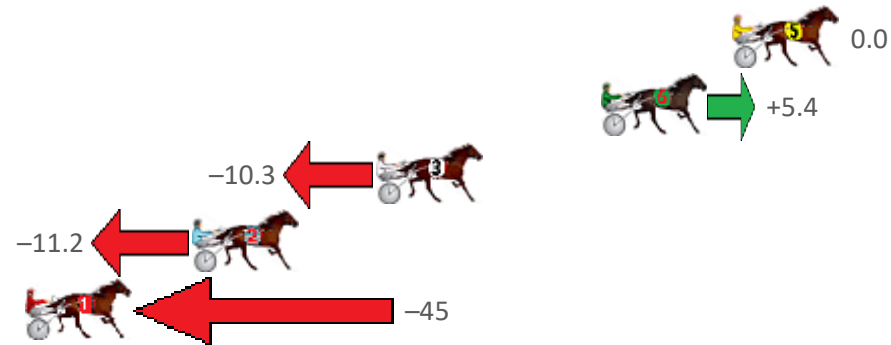

Redcliffe Race 2 Distance 947m

Wednesday, 27 April 2022

Gross Time: 1:05.90 MileRate: 1:52.00 LeadTime: 9.30s First Qtr: 0.00s Second Qtr: 0.00s Third Qtr: 27.50s Fourth Qtr: 29.20s

NoHorse	Plc	Margin	Time	800Time (W)	400 Time (W)
5 ROLLONX	1	0.0m	1:05.90	56.70s (1)	29.20s (1)
6 KOOKABURRAPRINCESS	2	5.2m	1:06.30	56.32s (3)	28.76s (1)
3 CANNAN	3	14.1m	1:06.98	57.43s (0)	30.17s (0)
2 ABBEY DIADEMA	4	21.4m	1:07.54	57.49s (1)	29.95s (0)
1 MYSTICAL CHARM	5	54.6m	1:10.08	59.87s (0)	31.45s (0)

Finish Position and metres gained from 800m

Sectionals
Powered
by

Home of PJ Harness Analyser

Want to know how successful PJ Harness Analyser is?
Click here for regular updates

www.pjdata.com.au admin@pjdata.com.au www.facebook.com/PJHarnessRacing