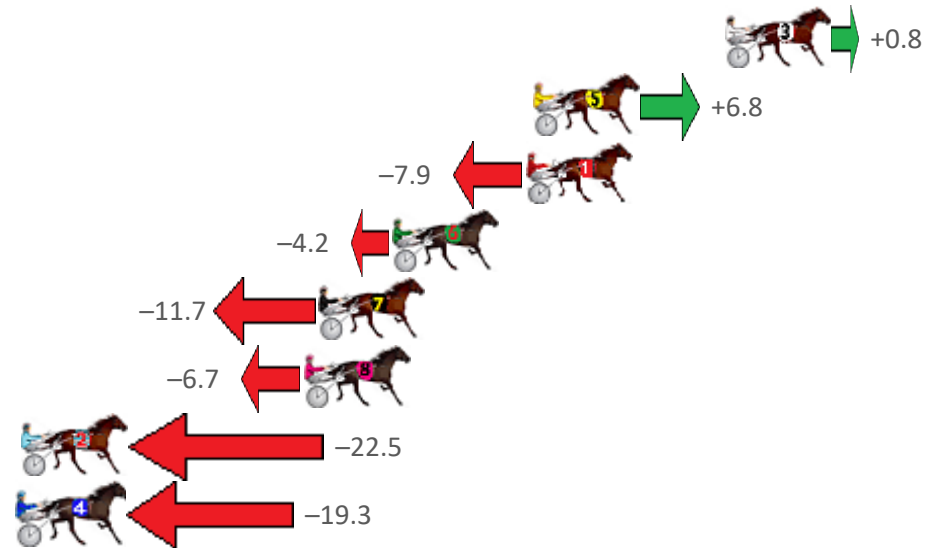

Redcliffe Race 9 Distance 1780m

Wednesday, 27 April 2022

Gross Time: 2:13.30 MileRate: 2:00.50 LeadTime: 11.60s First Qtr: 30.80s Second Qtr: 31.80s Third Qtr: 29.40s Fourth Qtr: 29.70s

No	Horse	Plc	Margin	Time	800Time (W)	400 Time (W)
3	CHASIN DREAMZ	1	0.0m	2:13.30	59.04s (1)	29.54s (1)
5	JILLIBY GIZMO	2	7.6m	2:13.89	58.60s (1)	29.51s (2)
1	BERTILS FIREFOX	3	7.9m	2:13.91	59.68s (0)	30.28s (0)
6	BABY GINNIE	4	13.2m	2:14.33	59.41s (0)	30.00s (0)
7	GHOST GUM	5	16.1m	2:14.55	59.96s (0)	30.55s (0)
8	OUR EDUARDO DENARI	6	16.7m	2:14.60	59.59s (1)	30.50s (2)
2	WRITEABOUTCHELSEA	7	27.9m	2:15.47	60.75s (1)	31.23s (1)
4	WILD ABOUT TOWN	8	32.9m	2:15.86	60.52s (0)	30.52s (0)

Finish Position and metres gained from 800m

Sectionals
Powered
by

Home of PJ Harness Analyser

Want to know how successful PJ Harness Analyser is?
Click here for regular updates

www.pjdata.com.au admin@pjdata.com.au www.facebook.com/PJHarnessRacing

The Racing Queensland Board (trading as Racing Queensland) and provider are not responsible for the completeness or accuracy of any of the information contained herein, and makes no representations about its suitability for any purpose.