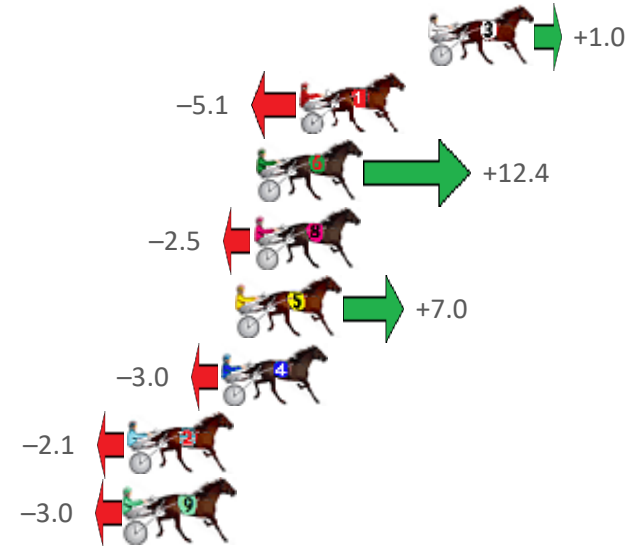

Redcliffe Race 5 Distance 1780m

Wednesday, 27 April 2022

Gross Time: 2:09.90 MileRate: 1:57.50 LeadTime: 11.50s First Qtr: 29.80s Second Qtr: 30.90s Third Qtr: 28.50s Fourth Qtr: 29.20s

NoHorse	Plc	Margin	Time	800Time (W)	400 Time (W)
3 HIGH ON MONTANA	1	0.0m	2:09.90	57.63s (1)	29.20s (1)
1 BE ON THE SLY	2	5.1m	2:10.29	58.07s (0)	29.41s (0)
6 HEARTBREAK	3	6.8m	2:10.42	56.81s (1)	28.78s (2)
8 CHEDDAR MADE BETA	4	6.9m	2:10.43	57.88s (0)	29.24s (0)
5 MIDNIGHT SOMEWHERE	5	7.6m	2:10.48	57.20s (1)	29.14s (2)
4 MY ULTIMATE CLIPPA	6	8.2m	2:10.53	57.92s (1)	29.37s (1)
2 FEEL THE SPIRIT	7	11.9m	2:10.81	57.85s (1)	29.19s (1)
9 BETTING BARON	8	12.0m	2:10.82	57.92s (0)	29.23s (0)

Finish Position and metres gained from 800m

Sectionals
Powered
by

Home of PJ Harness Analyser

Want to know how successful PJ Harness Analyser is?
Click here for regular updates

www.pjdata.com.au admin@pjdata.com.au www.facebook.com/PJHarnessRacing