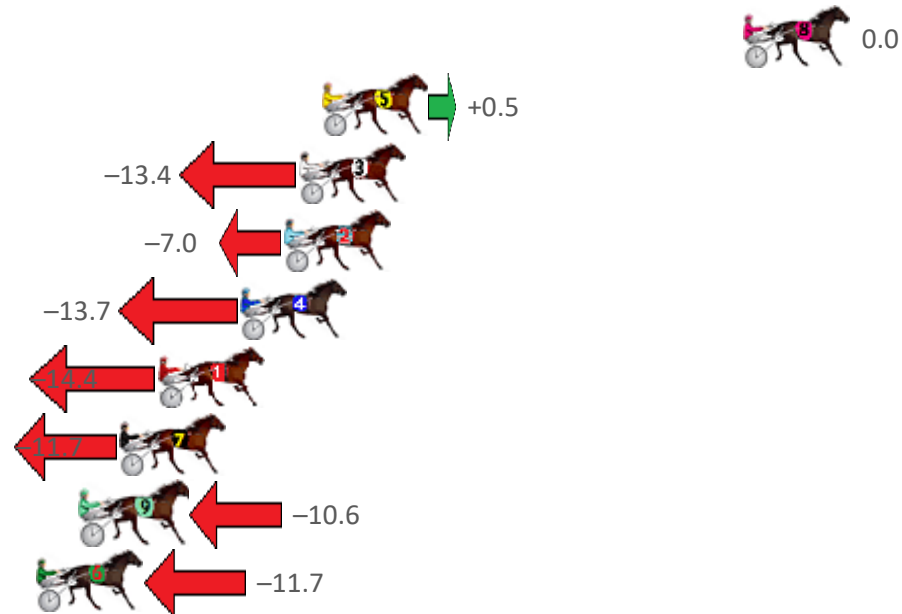

Redcliffe Race 8 Distance 1780m

Wednesday, 27 April 2022

Gross Time: 2:14.60 MileRate: 2:01.70 LeadTime: 11.60s First Qtr: 32.90s Second Qtr: 31.50s Third Qtr: 29.40s Fourth Qtr: 29.20s

No	Horse	Plc	Margin	Time	800Time (W)	400 Time (W)
8	SCHOOBY	1	0.0m	2:14.60	58.60s (0)	29.20s (0)
5	WEDDING NIGHT	2	16.7m	2:15.88	58.56s (0)	28.92s (0)
3	MUSTANG DUDE	3	17.6m	2:15.95	59.58s (0)	30.13s (0)
2	SWEET SCOOT	4	18.2m	2:15.99	59.11s (1)	29.68s (1)
4	MOLLIDOR	5	19.9m	2:16.12	59.60s (1)	30.37s (1)
1	PAGEENTRY	6	23.2m	2:16.38	59.65s (0)	30.04s (0)
7	WEASEL	7	24.7m	2:16.49	59.45s (0)	29.82s (0)
9	NOLONGA YOUR CHOIC	8	26.2m	2:16.61	59.37s (1)	29.93s (1)
6	MANOFLISA	9	32.1m	2:17.06	59.45s (1)	29.92s (1)

Finish Position and metres gained from 800m

Sectionals
Powered
by

Home of PJ Harness Analyser

Want to know how successful PJ Harness Analyser is?
Click here for regular updates

www.pjdata.com.au admin@pjdata.com.au www.facebook.com/PJHarnessRacing

The Racing Queensland Board (trading as Racing Queensland) and provider are not responsible for the completeness or accuracy of any of the information contained herein, and makes no representations about its suitability for any purpose.