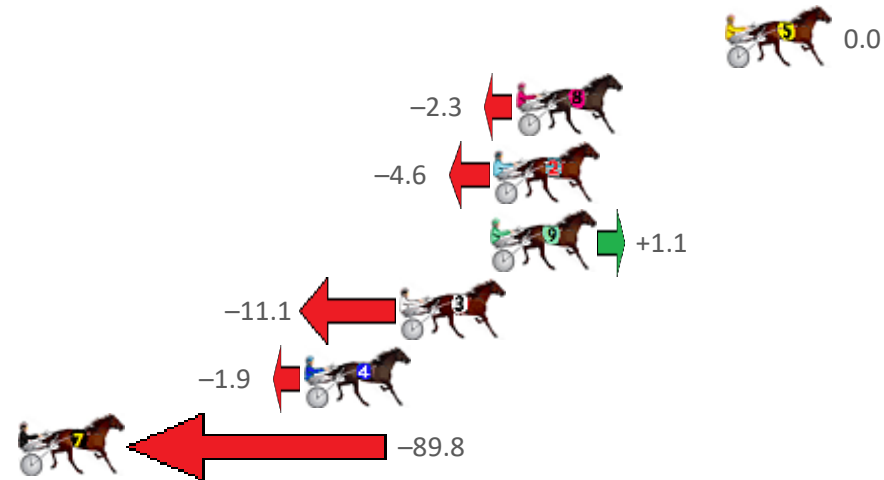

Redcliffe Race 5 Distance 1780m

Wednesday, 4 May 2022

Gross Time: 2:10.20 MileRate: 1:57.70 LeadTime: 11.30s First Qtr: 30.20s Second Qtr: 30.20s Third Qtr: 29.20s Fourth Qtr: 29.30s

NoHorse	Plc	Margin	Time	800Time (W)	400 Time (W)
5 MIDNIGHT SOMEWHERE	1	0.0m	2:10.20	58.50s (0)	29.30s (0)
8 ABERCROMBIE TAB	2	8.3m	2:10.84	58.67s (1)	29.29s (1)
2 ROBERTS DELIGHT	3	9.2m	2:10.91	58.83s (0)	29.58s (0)
9 MOONLIGHT BUTCHER	4	9.3m	2:10.91	58.42s (1)	29.21s (0)
3 MAYWYN MACDUFF	5	12.9m	2:11.19	59.31s (1)	30.02s (1)
4 BETTING BARON	6	16.7m	2:11.48	58.64s (1)	29.28s (1)
7 WHATELEY	7	100.0m	2:17.88	65.03s (0)	35.11s (0)

Finish Position and metres gained from 800m

Sectionals
Powered
by

Home of PJ Harness Analyser

Want to know how successful PJ Harness Analyser is?
Click here for regular updates

www.pjdata.com.au admin@pjdata.com.au www.facebook.com/PJHarnessRacing

The Racing Queensland Board (trading as Racing Queensland) and provider are not responsible for the completeness or accuracy of any of the information contained herein, and makes no representations about its suitability for any purpose.