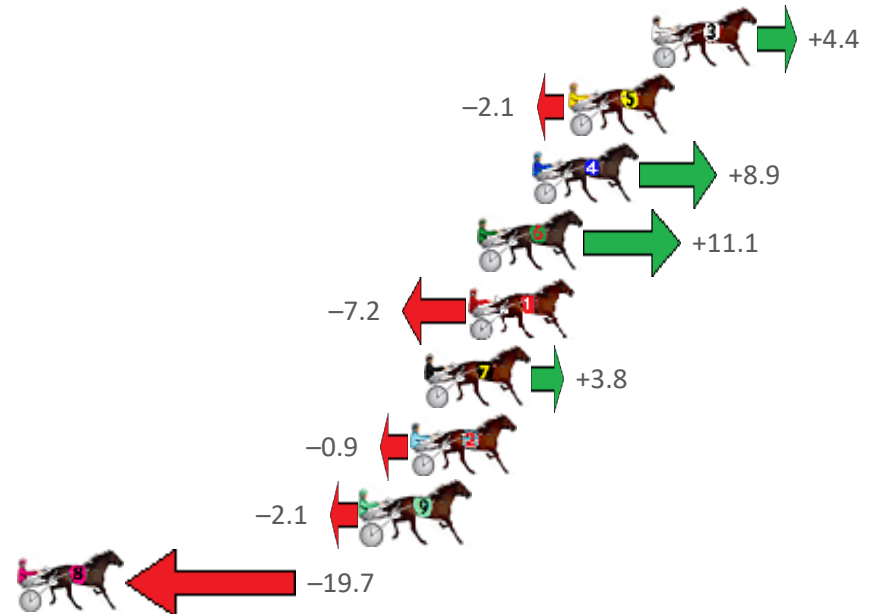

Redcliffe Race 6 Distance 1780m

Wednesday, 4 May 2022

Gross Time: 2:10.90 MileRate: 1:58.40 LeadTime: 11.00s First Qtr: 30.70s Second Qtr: 31.10s Third Qtr: 28.70s Fourth Qtr: 29.40s

NoHorse	Plc	Margin	Time	800Time (W)	400 Time (W)
3 IMA BEACH BABE	1	0.0m	2:10.90	57.78s (0)	29.06s (1)
5 ALLMIGHTY MAX	2	3.3m	2:11.15	58.25s (1)	29.64s (1)
4 AWHOLELOTOPPRETTY	3	4.7m	2:11.26	57.46s (1)	28.71s (2)
6 ROCKNHOLME	4	6.9m	2:11.43	57.30s (1)	28.85s (1)
1 GOLDEN SAND	5	7.2m	2:11.46	58.62s (0)	29.88s (0)
7 SWEET JASMINE	6	9.0m	2:11.59	57.83s (0)	29.34s (1)
2 TINGE OF FEAR	7	9.5m	2:11.63	58.16s (0)	29.50s (0)
9 ITS SUPER EASY	8	11.5m	2:11.79	58.25s (1)	29.50s (2)
8 ALLSTAR SEA	9	25.1m	2:12.83	59.52s (1)	30.80s (2)

Finish Position and metres gained from 800m

Sectionals
Powered
by

Home of PJ Harness Analyser

Want to know how successful PJ Harness Analyser is?
Click here for regular updates

www.pjdata.com.au admin@pjdata.com.au www.facebook.com/PJHarnessRacing

The Racing Queensland Board (trading as Racing Queensland) and provider are not responsible for the completeness or accuracy of any of the information contained herein, and makes no representations about its suitability for any purpose.