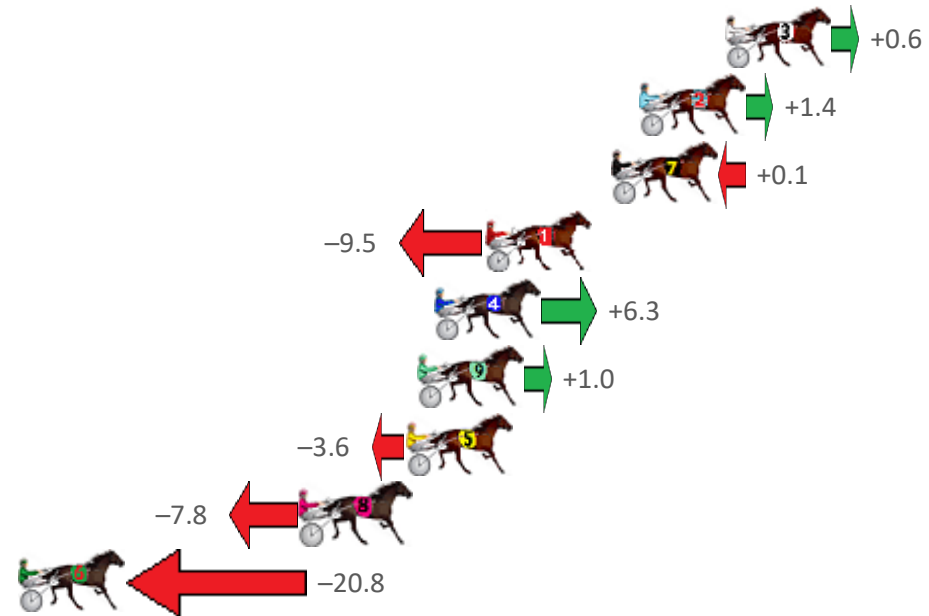

Redcliffe Race 8 Distance 1780m

Wednesday, 4 May 2022

Gross Time: 2:13.50 MileRate: 2:00.70 LeadTime: 11.40s First Qtr: 30.90s Second Qtr: 32.00s Third Qtr: 29.60s Fourth Qtr: 29.60s

NoHorse	Plc	Margin	Time	800Time (W)	400 Time (W)
3 SCHOOPY	1	0.0m	2:13.50	59.16s (1)	29.57s (1)
2 CHASIN DREAMZ	2	3.4m	2:13.76	59.10s (1)	29.42s (1)
7 FEELING THE POWER	3	4.5m	2:13.85	59.19s (0)	29.61s (0)
1 BERTILS FIREFOX	4	9.5m	2:14.24	59.90s (0)	30.30s (0)
4 BABY GINNIE	5	11.5m	2:14.39	58.74s (1)	29.11s (1)
9 LEFT IN THE WIND	6	12.2m	2:14.45	59.13s (1)	29.53s (2)
5 NIKALONG HENRY	7	12.6m	2:14.48	59.46s (0)	29.84s (0)
8 ABBEY DIADEMA	8	16.8m	2:14.80	59.77s (1)	30.20s (2)
6 CANNAN	9	35.8m	2:16.28	60.73s (0)	31.20s (0)

Finish Position and metres gained from 800m

Sectionals
Powered
by

Home of PJ Harness Analyser

Want to know how successful PJ Harness Analyser is?
Click here for regular updates

www.pjdata.com.au admin@pjdata.com.au www.facebook.com/PJHarnessRacing

The Racing Queensland Board (trading as Racing Queensland) and provider are not responsible for the completeness or accuracy of any of the information contained herein, and makes no representations about its suitability for any purpose.