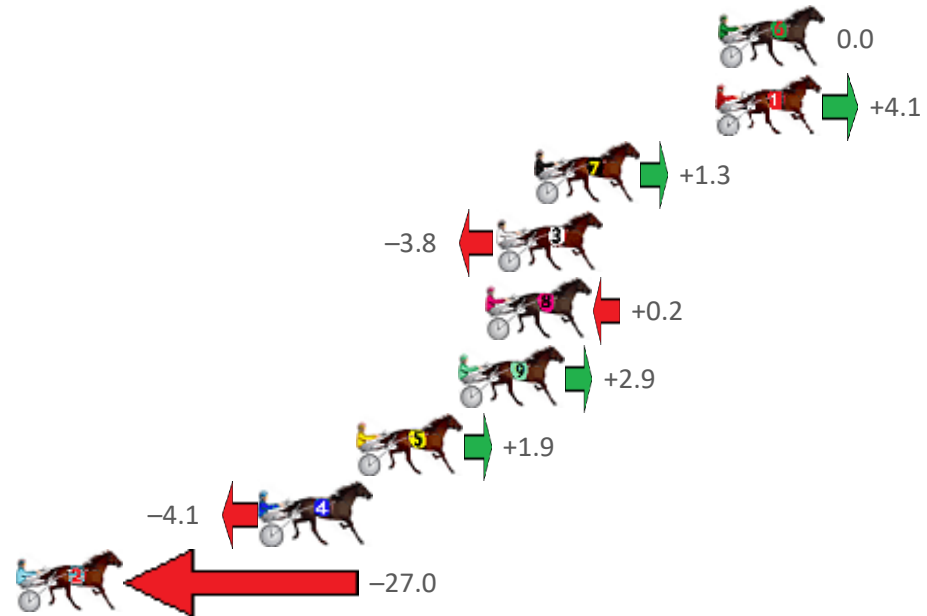

Redcliffe Race 3 Distance 1780m

Wednesday, 4 May 2022

Gross Time: 2:09.50 MileRate: 1:57.10 LeadTime: 11.10s First Qtr: 30.10s Second Qtr: 31.10s Third Qtr: 28.80s Fourth Qtr: 28.40s

NoHorse	Plc	Margin	Time	800Time (W)	400 Time (W)
6 FRANCO NANDOR	1	0.0m	2:09.50	57.20s (0)	28.40s (0)
1 DELIGHTFUL REASON	2	0.1m	2:09.51	56.91s (0)	28.08s (0)
7 GELDOP	3	7.3m	2:10.04	57.11s (0)	28.29s (0)
3 BE MY ROCK	4	8.8m	2:10.16	57.47s (1)	28.47s (1)
8 NICKS PICK	5	9.2m	2:10.19	57.19s (1)	28.20s (1)
9 SLICK BLASTER	6	10.3m	2:10.27	56.99s (0)	28.18s (0)
5 REGULUS	7	14.3m	2:10.57	57.06s (2)	28.79s (2)
4 PINUP BOY	8	18.1m	2:10.85	57.49s (1)	28.49s (1)
2 GASMONKEY	9	27.8m	2:11.57	59.12s (1)	30.09s (1)

Finish Position and metres gained from 800m

Sectionals
Powered
by

Home of PJ Harness Analyser

Want to know how successful PJ Harness Analyser is?
Click here for regular updates

www.pjdata.com.au admin@pjdata.com.au www.facebook.com/PJHarnessRacing