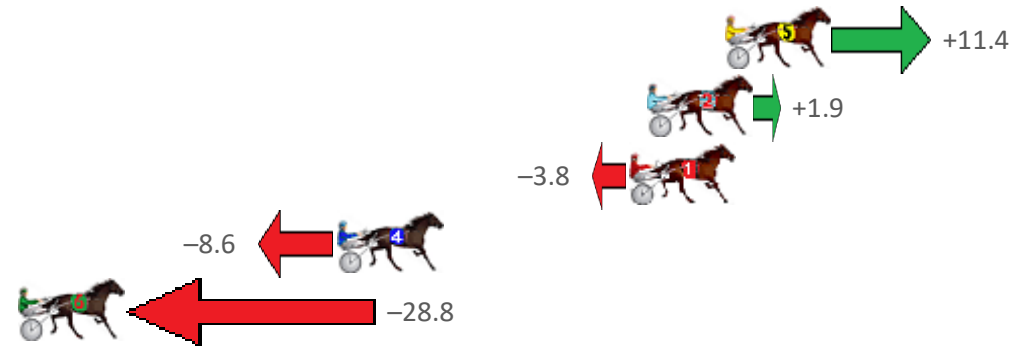

Redcliffe Race 2 Distance 947m

Wednesday, 4 May 2022

Gross Time: 1:05.40 MileRate: 0:00.00 LeadTime: 9.10s First Qtr: Second Qtr: Third Qtr: 27.30s Fourth Qtr: 29.00s

NoHorse	Plc	Margin	Time	800Time (W)	400 Time (W)
5 HEADWIN	1	0.0m	1:05.40	55.50s (1)	28.34s (1)
2 CRADLE OF FIRE	2	3.1m	1:05.64	56.17s (0)	28.89s (0)
1 IMA BIRUBI BOY	3	3.8m	1:05.69	56.57s (0)	29.27s (0)
4 MAFFIOSO GIRL	4	15.4m	1:06.57	56.90s (1)	29.84s (1)
6 PAMPELONNE	5	83.8m	1:11.78	58.32s (0)	30.36s (0)

Finish Position and metres gained from 800m

Sectionals
Powered
by

Home of PJ Harness Analyser

Want to know how successful PJ Harness Analyser is?
Click here for regular updates

www.pjdata.com.au admin@pjdata.com.au www.facebook.com/PJHarnessRacing