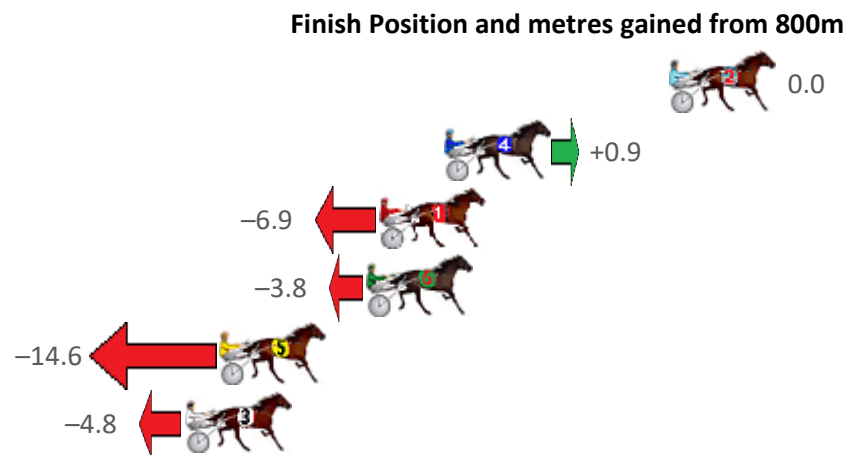

Redcliffe Race 10 Distance 1780m

Wednesday, 4 May 2022

Gross Time: 2:17.50 MileRate: 2:04.30 LeadTime: 12.10s First Qtr: 33.50s Second Qtr: 32.90s Third Qtr: 29.40s Fourth Qtr: 29.60s

NoHorse	Plc	Margin	Time	800Time (W)	400 Time (W)
2 EXCITING TIMES	1	0.0m	2:17.50	59.00s (0)	29.60s (0)
4 HOLLYWOODBOND	2	8.9m	2:18.19	58.93s (0)	29.55s (0)
1 IMA MIDNIGHT REBEL	3	11.5m	2:18.39	59.51s (0)	30.09s (0)
6 PRETTY GOOD REASON	4	12.0m	2:18.43	59.28s (1)	29.81s (1)
5 SKYLAR BREE	5	17.8m	2:18.88	60.07s (1)	30.57s (1)
3 HOLLADOR DAISY	6	19.2m	2:18.99	59.35s (0)	29.91s (0)

Sectionals
Powered
by

Home of PJ Harness Analyser

Want to know how successful PJ Harness Analyser is?
Click here for regular updates

www.pjdata.com.au admin@pjdata.com.au www.facebook.com/PJHarnessRacing