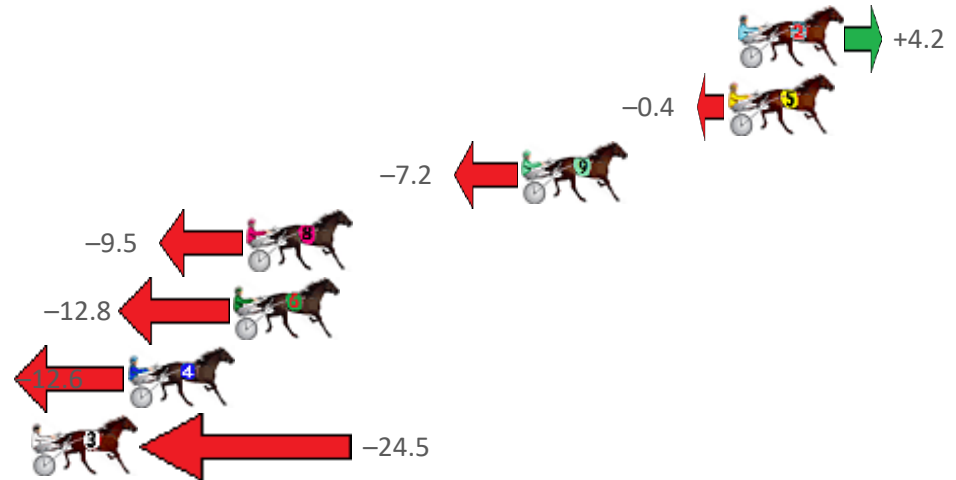

Redcliffe Race 7 Distance 1780m

Wednesday, 4 May 2022

Gross Time: 2:12.10 MileRate: 1:59.40 LeadTime: 11.10s First Qtr: 30.70s Second Qtr: 31.20s Third Qtr: 29.30s Fourth Qtr: 29.80s

NoHorse	Plc	Margin	Time	800Time (W)	400 Time (W)
2 LAZY BLAZE	1	0.0m	2:12.10	58.79s (0)	29.39s (0)
5 ROLLONX	2	0.4m	2:12.13	59.13s (0)	29.83s (0)
9 BE ON THE SLY	3	8.6m	2:12.77	59.63s (1)	30.02s (1)
8 KILLER DRAGON	4	19.5m	2:13.62	59.80s (0)	30.37s (0)
6 HIT THE TRACK	5	20.0m	2:13.66	60.04s (1)	30.51s (1)
4 REDUCED TO ASHES	6	24.2m	2:13.99	60.03s (1)	30.50s (1)
3 BARBOO	7	41.3m	2:15.32	60.90s (1)	31.42s (0)

Finish Position and metres gained from 800m

Sectionals
Powered
by

Home of PJ Harness Analyser

Want to know how successful PJ Harness Analyser is?
Click here for regular updates

www.pjdata.com.au admin@pjdata.com.au www.facebook.com/PJHarnessRacing