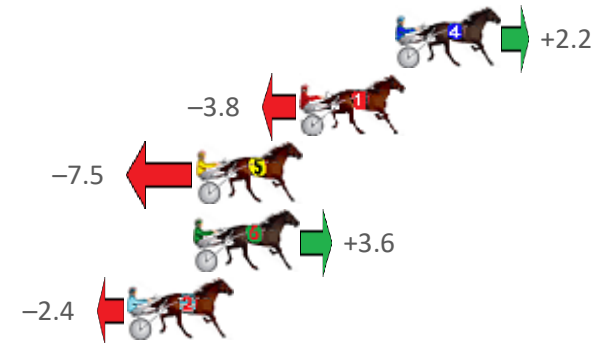

Redcliffe Race 1 Distance 947m

Wednesday, 4 May 2022

Gross Time: 1:06.30 MileRate: 0:00.00 LeadTime: 9.10s First Qtr: Second Qtr: Third Qtr: 28.60s Fourth Qtr: 28.70s

NoHorse	Plc	Margin	Time	800Time (W)	400 Time (W)
4 SIR BULSKI	1	0.0m	1:06.30	57.14s (1)	28.39s (0)
1 ARNOLD STREET	2	3.8m	1:06.59	57.57s (0)	28.97s (0)
5 ITS BACK PAGE NEWS	3	7.9m	1:06.90	57.83s (2)	28.62s (0)
6 LETSPLAYUNI	4	8.0m	1:06.90	57.04s (2)	28.49s (1)
2 GOSLING IN FLIGHT	5	10.6m	1:07.10	57.47s (1)	29.03s (1)

Finish Position and metres gained from 800m

Sectionals
Powered
by

Home of PJ Harness Analyser

Want to know how successful PJ Harness Analyser is?
Click here for regular updates

www.pjdata.com.au admin@pjdata.com.au www.facebook.com/PJHarnessRacing