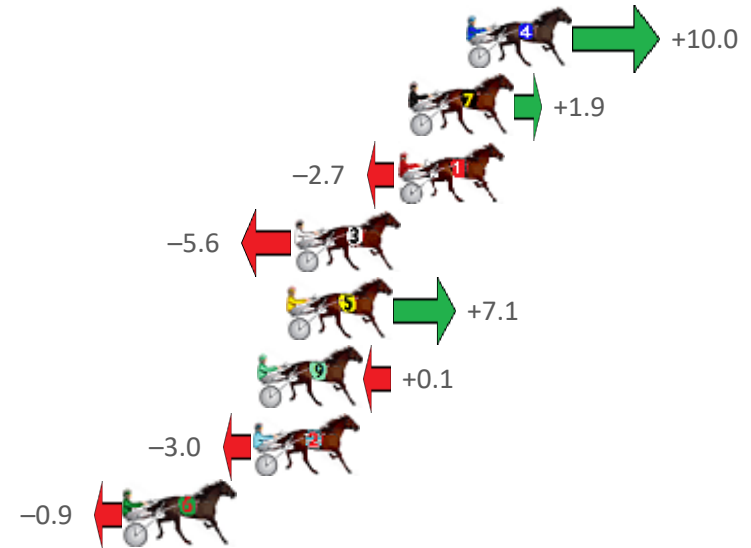

Redcliffe Race 4 Distance 2040m

Wednesday, 4 May 2022

Gross Time: 2:30.80 MileRate: 1:58.90 LeadTime: 31.70s First Qtr: 30.90s Second Qtr: 30.50s Third Qtr: 28.80s Fourth Qtr: 28.90s

NoHorse	Plc	Margin	Time	800Time (W)	400 Time (W)
4 HEY MISTER TAYLOR	1	0.0m	2:30.80	56.98s (1)	28.11s (1)
7 SO MUCH MORE	2	2.3m	2:30.97	57.56s (0)	28.75s (0)
1 ROCKSLIDE	3	2.7m	2:31.00	57.89s (0)	29.09s (0)
3 GET READY TO ROCK	4	6.8m	2:31.32	58.10s (1)	29.23s (1)
5 YANKEE C J	5	7.1m	2:31.34	57.19s (1)	28.30s (1)
9 ADRENALINE RUSH	6	8.3m	2:31.43	57.69s (0)	28.86s (0)
2 PEBBLE SANDS	7	8.4m	2:31.44	57.92s (1)	29.03s (1)
6 RIVERLEIGH ROCKET	8	13.5m	2:31.82	57.76s (0)	28.92s (0)

Finish Position and metres gained from 800m

Sectionals
Powered
by

Home of PJ Harness Analyser

Want to know how successful PJ Harness Analyser is?
Click here for regular updates

www.pjdata.com.au admin@pjdata.com.au www.facebook.com/PJHarnessRacing