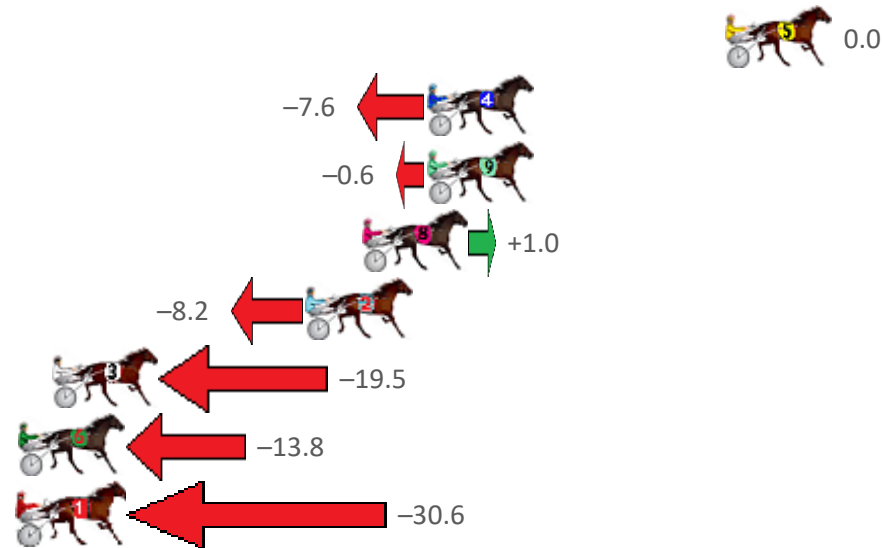

Redcliffe Race 9 Distance 1780m

Wednesday, 4 May 2022

Gross Time: 2:14.20 MileRate: 2:01.40 LeadTime: 11.20s First Qtr: 29.90s Second Qtr: 32.60s Third Qtr: 30.80s Fourth Qtr: 29.70s

NoHorse	Plc	Margin	Time	800Time (W)	400 Time (W)
5 GRIGORA	1	0.0m	2:14.20	60.50s (0)	29.70s (0)
4 DESTINY BLUES	2	11.8m	2:15.12	61.07s (0)	30.23s (0)
9 BLUE BLOODZ	2	11.8m	2:15.12	60.55s (1)	29.58s (1)
8 EMMALEEN	4	14.4m	2:15.32	60.42s (1)	29.95s (2)
2 SHEZAMATERIALGIRL	5	16.6m	2:15.49	61.12s (0)	30.22s (0)
3 SWEET SCOOT	6	26.7m	2:16.28	61.97s (1)	30.99s (1)
6 CEE SIXTY THREE	7	31.8m	2:16.68	61.54s (0)	30.82s (0)
1 FLOORLESS	8	50.8m	2:18.15	62.80s (1)	32.23s (2)

Finish Position and metres gained from 800m

Sectionals
Powered
by

Home of PJ Harness Analyser

Want to know how successful PJ Harness Analyser is?
Click here for regular updates

www.pjdata.com.au admin@pjdata.com.au www.facebook.com/PJHarnessRacing