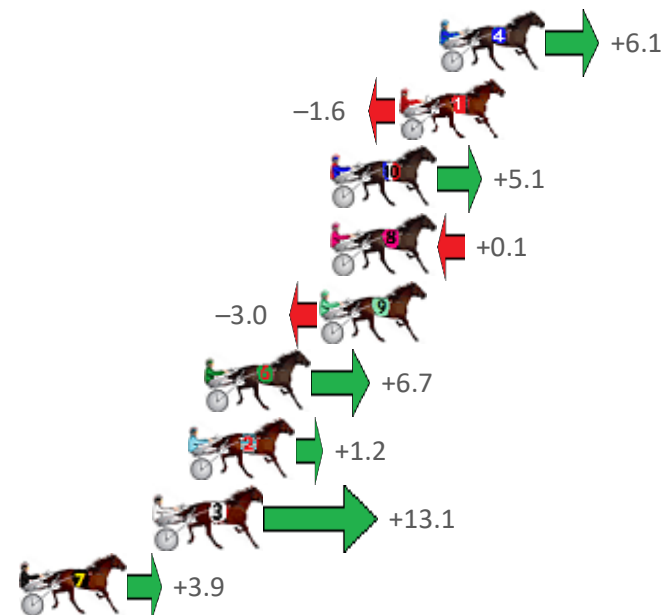

Albion Park Race 3 Distance 1660m

Tuesday, 17 May 2022

Gross Time: 2:02.20 MileRate: 1:58.50 LeadTime: 3.50s First Qtr: 29.90s Second Qtr: 31.70s Third Qtr: 29.10s Fourth Qtr: 28.00s

NoHorse	Plc	Margin	Time	800Time (W)	400 Time (W)
4 CATSEYE BEACH	1	0.0m	2:02.20	56.66s (1)	27.56s (1)
1 SHEREACTS	2	1.6m	2:02.32	57.22s (0)	28.12s (0)
10 SHADYS DELIGHT	3	4.3m	2:02.52	56.74s (0)	27.68s (0)
8 ILLBEWATCHING	4	4.3m	2:02.52	57.10s (0)	28.00s (0)
9 MISTER CAUTIOUS	5	4.7m	2:02.55	57.33s (1)	28.19s (1)
6 DANCINTOTHEBEAT	6	9.3m	2:02.88	56.62s (1)	27.60s (1)
2 HEADWIN	7	9.9m	2:02.93	57.03s (1)	27.93s (1)
3 OUR AUNTY ASH	8	11.2m	2:03.02	56.16s (1)	27.14s (1)
7 WILLIEWA LIGHTNING	9	16.6m	2:03.42	56.84s (1)	27.82s (1)

Finish Position and metres gained from 800m

Sectionals
Powered
by

Home of PJ Harness Analyser

Want to know how successful PJ Harness Analyser is?
Click here for regular updates

www.pjdata.com.au admin@pjdata.com.au www.facebook.com/PJHarnessRacing