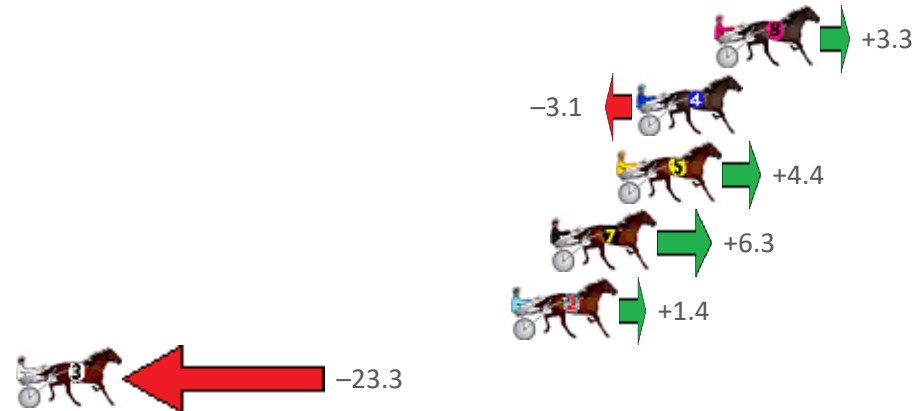

Albion Park Race 9 Distance 1660m

Tuesday, 17 May 2022

Gross Time: 2:00.40 MileRate: 1:56.70 LeadTime: 3.50s First Qtr: 29.10s Second Qtr: 31.10s Third Qtr: 29.00s Fourth Qtr: 27.70s

NoHorse	Plc	Margin	Time	800Time (W)	400 Time (W)
8 WE ALWAYS HAVE FAIT	1	0.0m	2:00.40	56.46s (1)	27.62s (1)
4 ITS BACK PAGE NEWS	2	3.1m	2:00.63	56.93s (0)	27.93s (0)
5 MISTER REACTOR	3	3.9m	2:00.68	56.38s (1)	27.62s (1)
7 HARLEY BLUE	4	6.5m	2:00.87	56.25s (1)	27.49s (1)
2 A RAINBOW DANCER	5	8.0m	2:00.98	56.60s (0)	27.68s (0)
3 IMA CHICK MAGNET	6	27.7m	2:02.42	58.40s (0)	29.44s (0)

Finish Position and metres gained from 800m

Sectionals
Powered
by

Home of PJ Harness Analyser

Want to know how successful PJ Harness Analyser is?
Click here for regular updates

www.pjdata.com.au admin@pjdata.com.au www.facebook.com/PJHarnessRacing

The Racing Queensland Board (trading as Racing Queensland) and provider are not responsible for the completeness or accuracy of any of the information contained herein, and makes no representations about its suitability for any purpose.