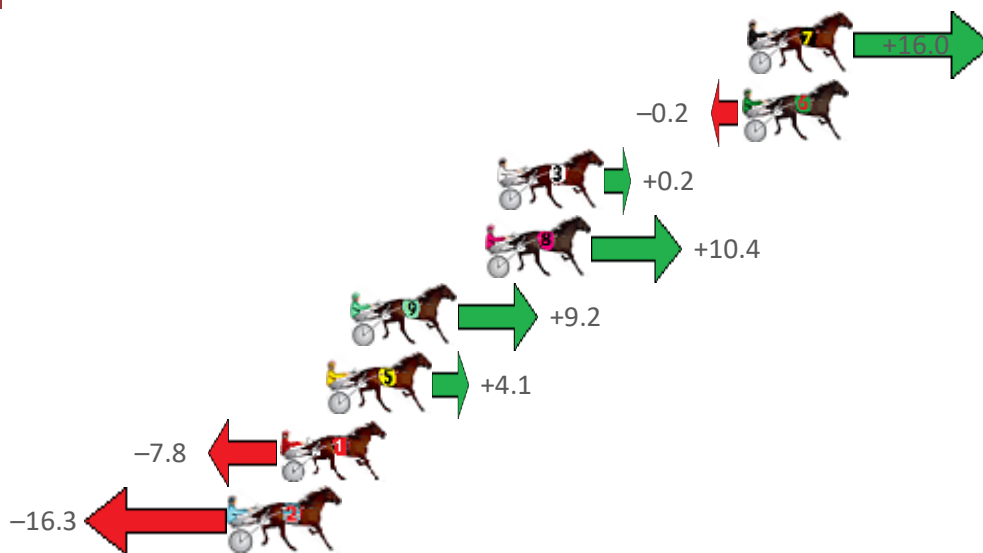

Albion Park Race 4 Distance 2647m

Tuesday, 17 May 2022

Gross Time: 3:14.30 MileRate: 1:57.70 LeadTime: 79.20s First Qtr: 30.10s Second Qtr: 30.60s Third Qtr: 27.10s Fourth Qtr: 27.30s

NoHorse	Plc	Margin	Time	800Time (W)	400 Time (W)
7 TURN IT UP	1	0.0m	3:14.30	53.32s (1)	26.42s (1)
6 DEUS EX	2	0.2m	3:14.31	54.41s (0)	27.31s (0)
3 MISTERFREEZE	3	9.9m	3:15.01	54.43s (0)	27.33s (0)
8 NORTHVIEW HUSTLER	4	10.4m	3:15.05	53.75s (1)	26.85s (1)
9 COLT THIRTY ONE	5	15.7m	3:15.43	53.85s (1)	26.95s (1)
5 IT AINT THE MONEY	6	16.7m	3:15.50	54.20s (0)	27.30s (0)
1 KANENA PROVLIMA	7	18.5m	3:15.63	55.01s (1)	28.03s (1)
2 LETS KATCHMEIFUCAN	8	20.5m	3:15.77	55.59s (0)	28.41s (0)

Finish Position and metres gained from 800m

Sectionals
Powered
by

Home of PJ Harness Analyser

Want to know how successful PJ Harness Analyser is?
Click here for regular updates

www.pjdata.com.au admin@pjdata.com.au www.facebook.com/PJHarnessRacing

The Racing Queensland Board (trading as Racing Queensland) and provider are not responsible for the completeness or accuracy of any of the information contained herein, and makes no representations about its suitability for any purpose.