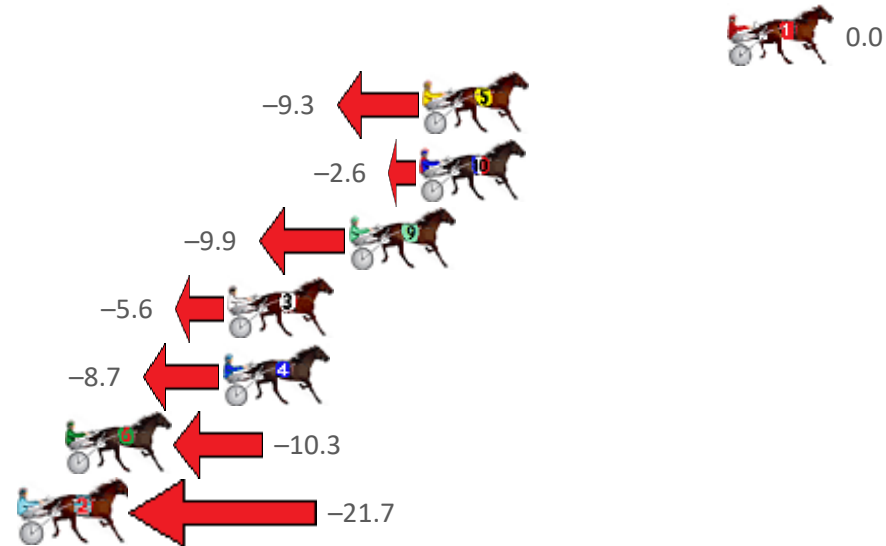

Albion Park Race 2 Distance 1660m

Tuesday, 17 May 2022

Gross Time: 1:59.20 MileRate: 1:55.60 LeadTime: 3.50s First Qtr: 28.10s Second Qtr: 32.40s Third Qtr: 28.40s Fourth Qtr: 26.80s

No	Horse	Plc	Margin	Time	800Time (W)	400 Time (W)
1	ONE BIG SHEW	1	0.0m	1:59.20	55.20s (0)	26.80s (0)
5	ISOLATION	2	12.1m	2:00.05	55.85s (1)	27.53s (1)
10	TREACHEROUS ONE	3	12.2m	2:00.06	55.38s (0)	27.02s (0)
9	JILLIBY JACKPOT	4	15.0m	2:00.26	55.90s (0)	27.54s (0)
3	FRANCO NATHAN	5	19.8m	2:00.60	55.60s (0)	27.28s (0)
4	SUNNY RICE	6	20.0m	2:00.61	55.81s (1)	27.45s (1)
6	ONYA DOUG	7	26.2m	2:01.05	55.93s (1)	27.61s (1)
2	OYSTER STRIDE	8	28.5m	2:01.21	56.73s (1)	28.37s (1)

Finish Position and metres gained from 800m

Sectionals
Powered
by

Home of PJ Harness Analyser

Want to know how successful PJ Harness Analyser is?
Click here for regular updates

www.pjdata.com.au admin@pjdata.com.au www.facebook.com/PJHarnessRacing

The Racing Queensland Board (trading as Racing Queensland) and provider are not responsible for the completeness or accuracy of any of the information contained herein, and makes no representations about its suitability for any purpose.