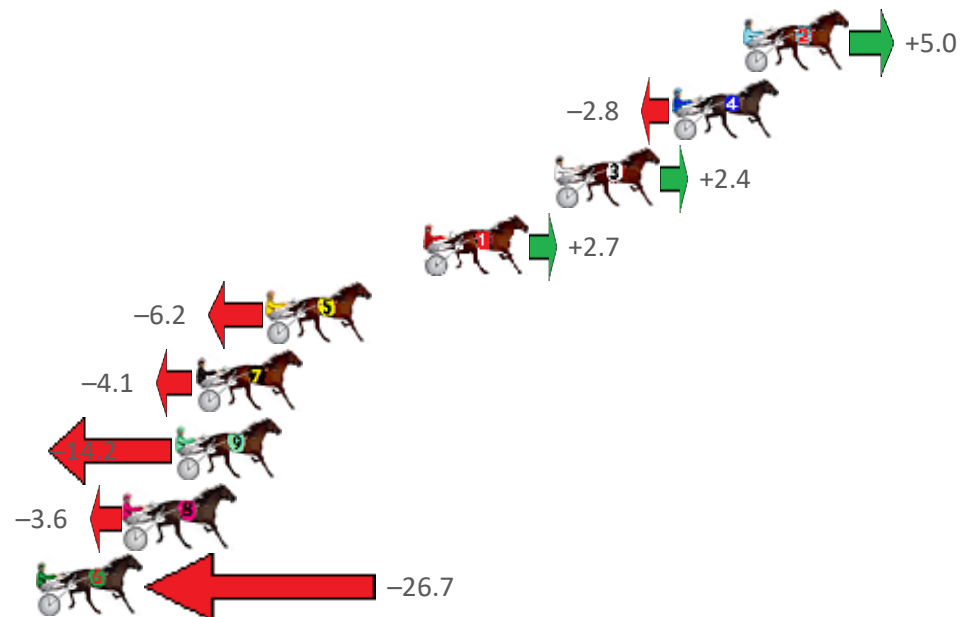

Albion Park Race 8 Distance 1660m

Tuesday, 17 May 2022

Gross Time: 2:04.80 MileRate: 2:01.00 LeadTime: 3.60s First Qtr: 29.60s Second Qtr: 33.90s Third Qtr: 29.20s Fourth Qtr: 28.50s

NoHorse	Plc	Margin	Time	800Time (W)	400 Time (W)
2 TORQUE LIKE MOTION	1	0.0m	2:04.80	57.34s (0)	28.14s (0)
4 CRADOCK	2	2.8m	2:05.01	57.91s (0)	28.71s (0)
3 GOTTA GO TORQUE	3	7.5m	2:05.36	57.54s (0)	28.42s (0)
1 CARTER GRANT	4	12.7m	2:05.75	57.53s (0)	28.33s (0)
5 GEIRANGER RAINBOWS	5	18.9m	2:06.21	58.19s (1)	29.07s (1)
7 FAKE CULLECTION	6	21.7m	2:06.42	58.04s (1)	29.00s (1)
9 TRUE ORIGINS	7	22.5m	2:06.48	58.78s (1)	29.62s (1)
8 ENGLISH DANCE	8	24.5m	2:06.63	58.01s (0)	28.57s (0)
6 LUCKY JIM	9	29.5m	2:07.01	59.71s (1)	30.51s (1)

Finish Position and metres gained from 800m

Sectionals
Powered
by

Home of PJ Harness Analyser

Want to know how successful PJ Harness Analyser is?
Click here for regular updates

www.pjdata.com.au admin@pjdata.com.au www.facebook.com/PJHarnessRacing