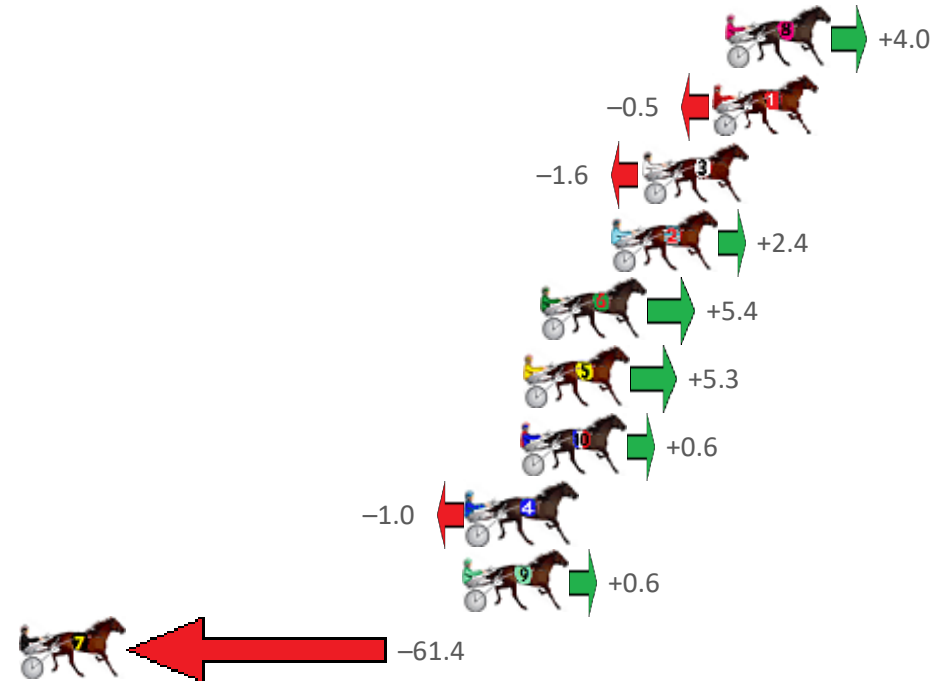

Albion Park Race 1 Distance 1660m

Tuesday, 17 May 2022

Gross Time: 1:59.60 MileRate: 1:56.00 LeadTime: 3.50s First Qtr: 28.40s Second Qtr: 32.00s Third Qtr: 27.90s Fourth Qtr: 27.80s

NoHorse	Plc	Margin	Time	800Time (W)	400 Time (W)
8 KING TRITON	1	0.0m	1:59.60	55.42s (0)	27.52s (0)
1 FRANCO MACHO	2	0.5m	1:59.64	55.74s (0)	27.84s (0)
3 COPPERFIELD	3	3.3m	1:59.84	55.82s (1)	27.96s (1)
2 AUNTY BELLA	4	4.5m	1:59.93	55.55s (1)	27.77s (1)
6 LETTERKENNY BOY	5	7.3m	2:00.13	55.35s (0)	27.53s (1)
5 BE MY ROCK	6	8.0m	2:00.18	55.36s (2)	27.94s (2)
10 ARTHUR LOWE	7	8.1m	2:00.19	55.69s (0)	27.79s (0)
4 MISTERY ROAD	8	10.2m	2:00.35	55.81s (2)	28.39s (2)
9 IM JIMMY JAMES	9	10.4m	2:00.36	55.70s (1)	27.80s (2)
7 EH EF EL	10	169.4m	2:11.99	60.60s (0)	32.37s (0)

Finish Position and metres gained from 800m

Sectionals
Powered
by

Home of PJ Harness Analyser

Want to know how successful PJ Harness Analyser is?
Click here for regular updates

www.pjdata.com.au admin@pjdata.com.au www.facebook.com/PJHarnessRacing