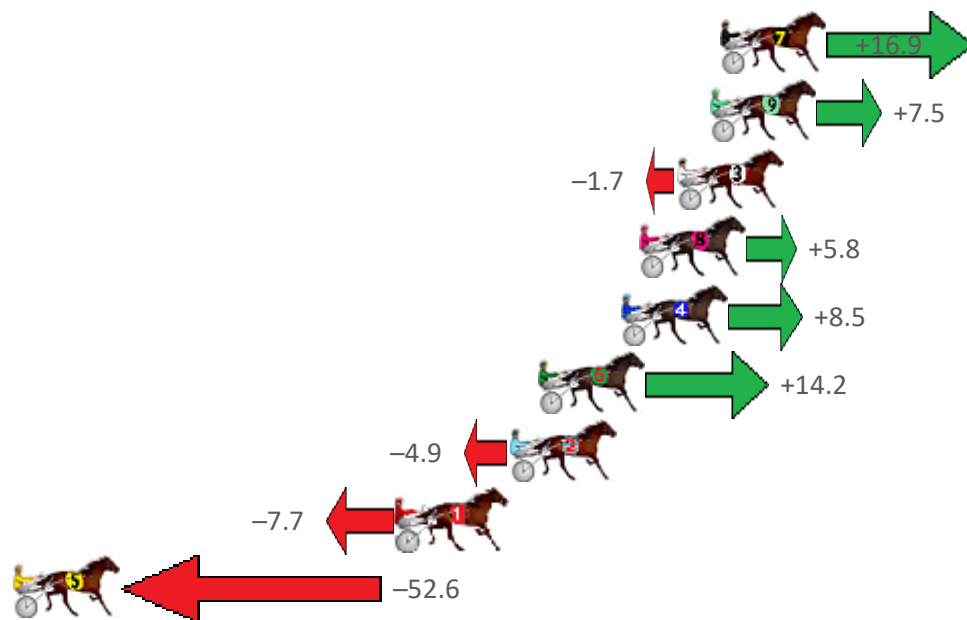

Albion Park Race 6 Distance 1660m

Tuesday, 17 May 2022

Gross Time: 1:59.80 MileRate: 1:56.10 LeadTime: 3.50s First Qtr: 27.90s Second Qtr: 29.30s Third Qtr: 28.60s Fourth Qtr: 30.50s

NoHorse	Plc	Margin	Time	800Time (W)	400 Time (W)
7 WHATABOYJACK	1	0.0m	1:59.80	57.90s (1)	29.78s (1)
9 LADY ALLEGRA	2	0.4m	1:59.83	58.57s (1)	29.93s (2)
3 KOOKABURRAPRINCESS	3	1.7m	1:59.94	59.24s (0)	30.64s (0)
8 FEELS LIKA BOSS	4	3.2m	2:00.06	58.72s (0)	30.04s (0)
4 LANCELOT BROMAC	5	3.9m	2:00.11	58.53s (1)	29.89s (2)
6 MOTU CULLEN	6	7.2m	2:00.37	58.15s (1)	30.03s (1)
2 OUR FRIEND	7	8.3m	2:00.46	59.52s (1)	30.80s (1)
1 EAGLES RESPONSE	8	12.8m	2:00.82	59.76s (0)	31.08s (0)
5 REDBANK MOLLY	9	83.6m	2:06.47	63.57s (0)	34.93s (0)

Finish Position and metres gained from 800m

Sectionals
Powered
by

Home of PJ Harness Analyser

Want to know how successful PJ Harness Analyser is?
Click here for regular updates

www.pjdata.com.au admin@pjdata.com.au www.facebook.com/PJHarnessRacing

The Racing Queensland Board (trading as Racing Queensland) and provider are not responsible for the completeness or accuracy of any of the information contained herein, and makes no representations about its suitability for any purpose.