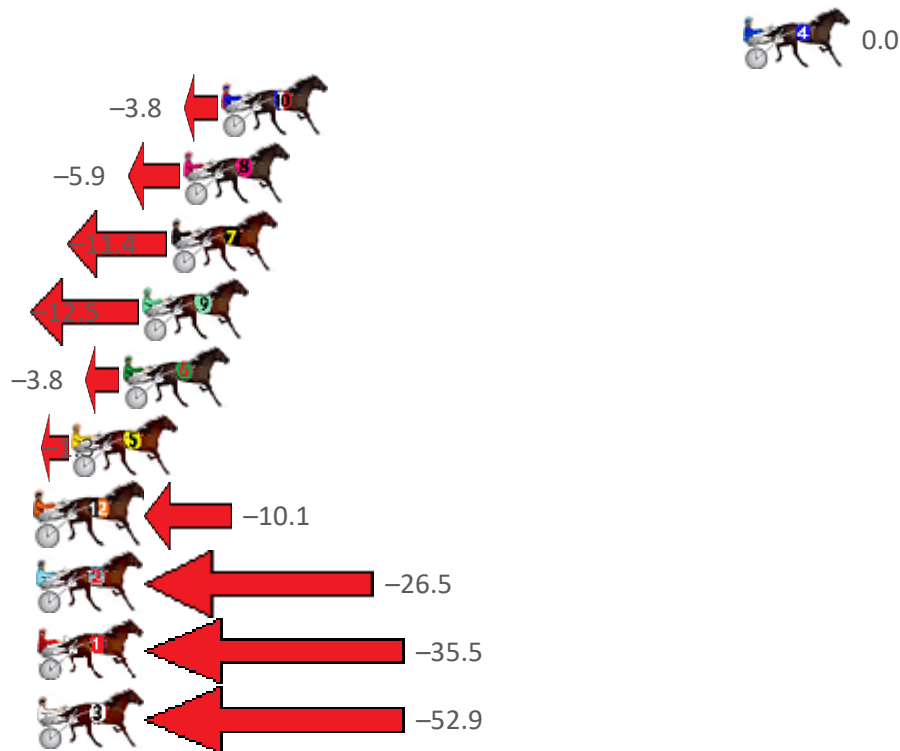

Albion Park Race 10 Distance 2138m

Tuesday, 17 May 2022

Gross Time: 2:40.50 MileRate: 2:00.80 LeadTime: 41.50s First Qtr: 30.70s Second Qtr: 29.90s Third Qtr: 28.60s Fourth Qtr: 29.80s

NoHorse Plc Margin Time 800Time (W) 400 Time (W)

4 RILEY MOMENT	1	0.0m	2:40.50	58.40s (0)	29.80s (0)
10 MAJESTIC HARRY	2	20.7m	2:42.12	58.82s (1)	29.90s (1)
8 REGAL APPOINTMENT	3	22.2m	2:42.23	58.97s (0)	29.33s (1)
7 JANSSON	4	22.7m	2:42.27	59.37s (1)	30.37s (1)
9 SOBOMBA	5	23.8m	2:42.36	59.46s (0)	29.78s (0)
6 GUNNER	6	24.6m	2:42.42	58.84s (1)	30.52s (2)
5 RIGONDEAUX	7	26.6m	2:42.58	58.68s (1)	30.24s (2)
12 MELPARK MAGIC	8	30.9m	2:42.91	59.33s (0)	30.37s (1)
2 DO BALL	9	33.3m	2:43.10	60.52s (1)	31.52s (0)
1 ROSEHILL MAGIC	10	42.3m	2:43.80	61.22s (0)	31.58s (0)
3 FATHER CHRISTMAS	11	126.2m	2:50.35	63.04s (0)	33.55s (0)

Finish Position and metres gained from 800m

Sectionals
Powered
by

Home of PJ Harness Analyser

Want to know how successful PJ Harness Analyser is?
Click here for regular updates

www.pjdata.com.au admin@pjdata.com.au www.facebook.com/PJHarnessRacing