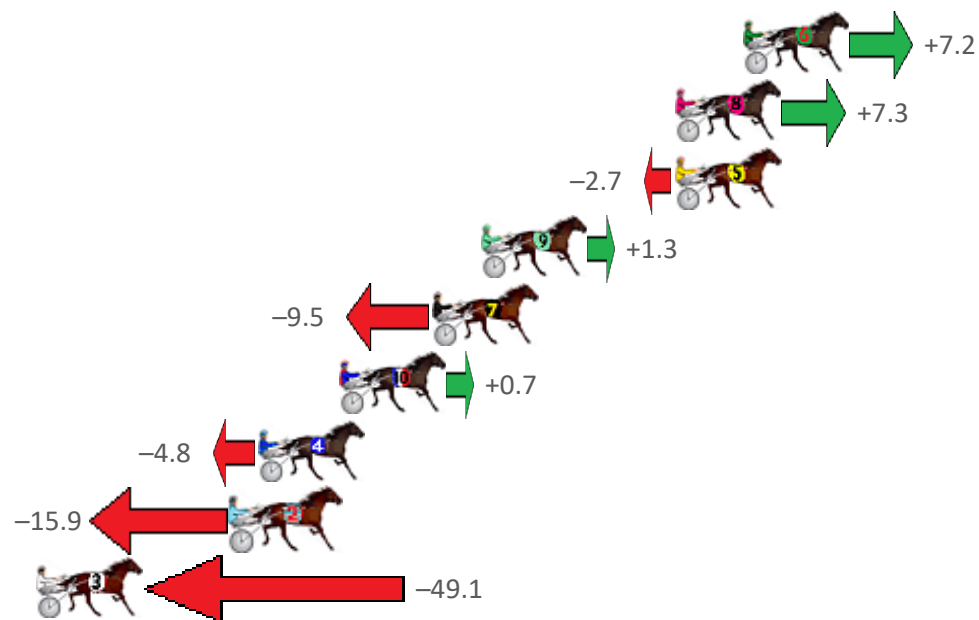

Albion Park Race 7 Distance 1660m

Tuesday, 17 May 2022

Gross Time: 2:04.50 MileRate: 2:00.70 LeadTime: 3.50s First Qtr: 30.90s Second Qtr: 31.20s Third Qtr: 29.00s Fourth Qtr: 29.90s

NoHorse	Plc	Margin	Time	800Time (W)	400 Time (W)
6 THE NIGHT KING	1	0.0m	2:04.50	58.38s (1)	29.30s (1)
8 JACCKA WATCH	2	2.7m	2:04.71	58.39s (0)	29.35s (0)
5 VALLEY ESS JAY	3	2.7m	2:04.71	59.11s (0)	30.11s (0)
9 SHEGOTSASS	4	10.4m	2:05.31	58.87s (1)	29.79s (1)
7 DOWN UNDER RORS	5	12.3m	2:05.46	59.66s (1)	30.58s (1)
10 CARNERA	6	16.0m	2:05.75	58.95s (1)	29.91s (1)
4 DEAD SET MUSCLE	7	19.2m	2:06.00	59.36s (0)	30.28s (0)
2 NORAHS FLING	8	20.3m	2:06.09	60.17s (0)	31.05s (0)
3 HIPSARESWINGIN	9	122.0m	2:14.06	63.20s (0)	33.50s (0)

Finish Position and metres gained from 800m

Sectionals
Powered
by

Home of PJ Harness Analyser

Want to know how successful PJ Harness Analyser is?
Click here for regular updates

www.pjdata.com.au admin@pjdata.com.au www.facebook.com/PJHarnessRacing

The Racing Queensland Board (trading as Racing Queensland) and provider are not responsible for the completeness or accuracy of any of the information contained herein, and makes no representations about its suitability for any purpose.