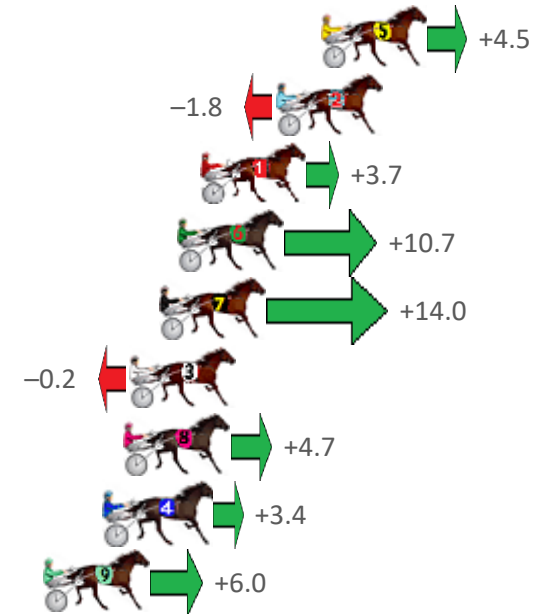

Albion Park Race 5 Distance 2138m

Tuesday, 17 May 2022

Gross Time: 2:34.00 MileRate: 1:56.00 LeadTime: 37.00s First Qtr: 29.80s Second Qtr: 29.70s Third Qtr: 28.40s Fourth Qtr: 29.10s

NoHorse	Plc	Margin	Time	800Time (W)	400 Time (W)
5 SOME EXCUSESOMEW	1	0.0m	2:34.00	57.18s (0)	28.78s (0)
2 KINGOFTHESTARS	2	1.8m	2:34.14	57.64s (0)	29.24s (0)
1 FOUR STARZZZ FORSA	3	4.8m	2:34.37	57.27s (0)	28.87s (0)
6 HIDDEN COURAGE	4	5.7m	2:34.44	56.78s (1)	28.70s (2)
7 MAFUTA VAUTIN	5	6.4m	2:34.49	56.55s (1)	28.47s (1)
3 MAJORDOIT	6	7.6m	2:34.58	57.56s (1)	29.36s (1)
8 HANDSOME HERO	7	7.8m	2:34.60	57.22s (0)	28.98s (1)
4 BOHANNAN	8	8.5m	2:34.65	57.31s (1)	29.23s (2)
9 CANT REFUSE	9	11.0m	2:34.84	57.14s (0)	28.94s (0)

Finish Position and metres gained from 800m

Sectionals
Powered
by

Home of PJ Harness Analyser

Want to know how successful PJ Harness Analyser is?
Click here for regular updates

www.pjdata.com.au admin@pjdata.com.au www.facebook.com/PJHarnessRacing

The Racing Queensland Board (trading as Racing Queensland) and provider are not responsible for the completeness or accuracy of any of the information contained herein, and makes no representations about its suitability for any purpose.