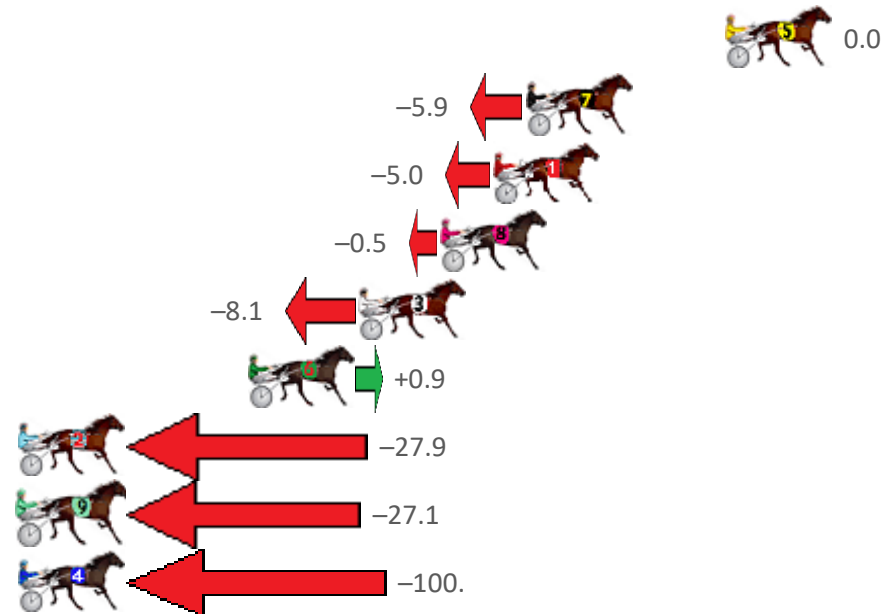

Redcliffe Race 8 Distance 1780m

Wednesday, 18 May 2022

Gross Time: 2:14.20 MileRate: 2:01.30 LeadTime: 11.60s First Qtr: 31.00s Second Qtr: 32.70s Third Qtr: 30.30s Fourth Qtr: 28.60s

NoHorse	Plc	Margin	Time	800Time (W)	400 Time (W)
5 SCHOOPY	1	0.0m	2:14.20	58.90s (0)	28.60s (0)
7 CHASIN DREAMZ	2	7.9m	2:14.79	59.33s (1)	29.05s (1)
1 BERTILS FIREFOX	3	9.2m	2:14.89	59.27s (0)	28.94s (0)
8 ELPINE SALLY	4	11.3m	2:15.05	58.94s (1)	28.66s (0)
3 AURORA ROSE	5	14.5m	2:15.29	59.49s (1)	29.20s (1)
6 DOOLITTLE DEXTER	6	18.9m	2:15.62	58.83s (1)	29.13s (2)
2 WEASEL	7	36.5m	2:16.94	60.94s (0)	29.49s (0)
9 TAKE IN THE GOLD	8	42.3m	2:17.38	60.88s (1)	31.12s (2)
4 VIC HUNTER	9	114.4m	2:22.79	66.25s (0)	33.72s (0)

Finish Position and metres gained from 800m

Sectionals
Powered
by

Home of PJ Harness Analyser

Want to know how successful PJ Harness Analyser is?
Click here for regular updates

www.pjdata.com.au admin@pjdata.com.au www.facebook.com/PJHarnessRacing