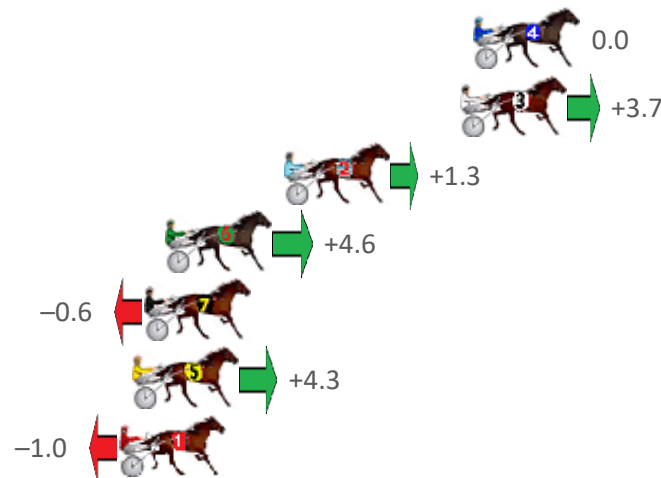

Redcliffe Race 10 Distance 1780m

Wednesday, 18 May 2022

Gross Time: 2:14.30 MileRate: 2:01.40 LeadTime: 11.60s First Qtr: 29.80s Second Qtr: 32.50s Third Qtr: 31.40s Fourth Qtr: 29.00s

NoHorse	Plc	Margin	Time	800Time (W)	400 Time (W)
4 REGAZZO DI TILLY	1	0.0m	2:14.30	60.40s (0)	29.00s (0)
3 MULLUM AXEL	2	0.5m	2:14.34	60.12s (0)	28.73s (0)
2 GLEMELLY BEACH	3	7.5m	2:14.87	60.30s (0)	28.91s (0)
6 HOLLYWOODBOUND	4	12.2m	2:15.23	60.05s (1)	29.32s (1)
7 HEZA GALVINATOR	5	13.0m	2:15.29	60.45s (1)	29.72s (1)
5 YOGI	6	13.5m	2:15.33	60.08s (0)	29.06s (1)
1 HURRIKANE JEWELS	7	14.0m	2:15.37	60.48s (0)	29.06s (0)

Finish Position and metres gained from 800m

Sectionals
Powered
by

Home of PJ Harness Analyser

Want to know how successful PJ Harness Analyser is?
Click here for regular updates

www.pjdata.com.au admin@pjdata.com.au www.facebook.com/PJHarnessRacing