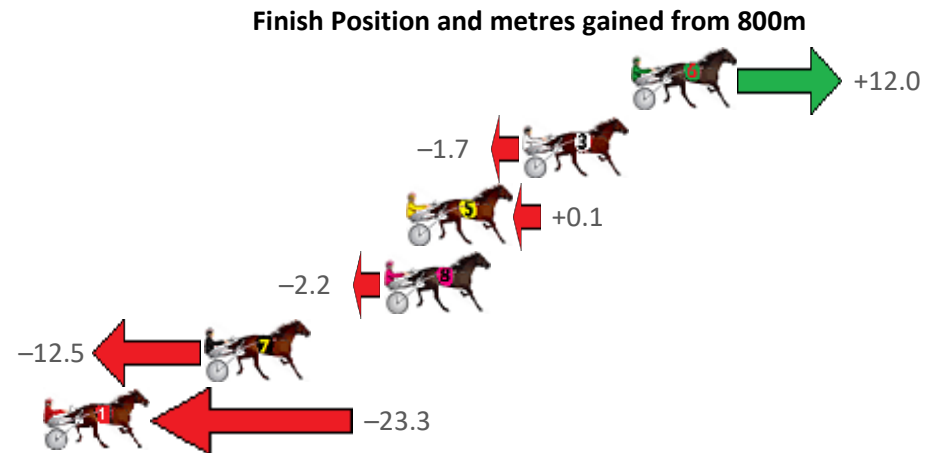

Redcliffe Race 4 Distance 1780m

Wednesday, 18 May 2022

Gross Time: 2:08.40 MileRate: 1:56.00 LeadTime: 11.30s First Qtr: 29.10s Second Qtr: 29.70s Third Qtr: 28.50s Fourth Qtr: 29.80s

NoHorse	Plc	Margin	Time	800Time (W)	400 Time (W)
6 LIFES BLACK	1	0.0m	2:08.40	57.43s (1)	29.10s (2)
3 BRIAN CHRISTOPHER	2	4.3m	2:08.74	58.42s (1)	30.01s (1)
5 STOMPPEM	3	8.9m	2:09.09	58.29s (0)	29.82s (0)
8 BRYDON EARL	4	9.8m	2:09.17	58.46s (1)	30.17s (2)
7 HY VOLTAGE	5	16.9m	2:09.72	59.21s (0)	30.74s (0)
1 ROCKNROLL MAX	6	23.3m	2:10.22	59.99s (0)	31.53s (0)

Sectionals
Powered
by

Home of PJ Harness Analyser

Want to know how successful PJ Harness Analyser is?
Click here for regular updates

www.pjdata.com.au admin@pjdata.com.au www.facebook.com/PJHarnessRacing