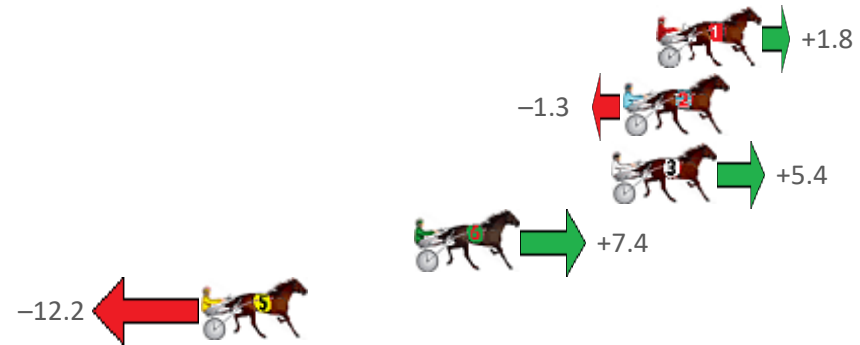

Redcliffe Race 1 Distance 947m

Wednesday, 18 May 2022

Gross Time: 1:04.60 MileRate: 0:00.00 LeadTime: First Qtr: Second Qtr: Third Qtr: 27.20s Fourth Qtr: 28.40s

NoHorse	Plc	Margin	Time	800Time (W)	400 Time (W)
1 R ELEVEN ART	1	0.0m	1:04.60	55.48s (0)	28.10s (0)
2 CANT BLUFF YOU	2	1.3m	1:04.70	55.69s (1)	28.49s (0)
3 LA SAFRON	3	1.8m	1:04.73	55.23s (1)	27.93s (0)
6 GOLDEN SAND	4	9.6m	1:05.32	55.09s (0)	28.23s (1)
5 SHADOW MINISTER	5	18.0m	1:05.94	56.44s (2)	28.77s (2)

Finish Position and metres gained from 800m

Sectionals
Powered
by

Home of PJ Harness Analyser

Want to know how successful PJ Harness Analyser is?
Click here for regular updates

www.pjdata.com.au admin@pjdata.com.au www.facebook.com/PJHarnessRacing