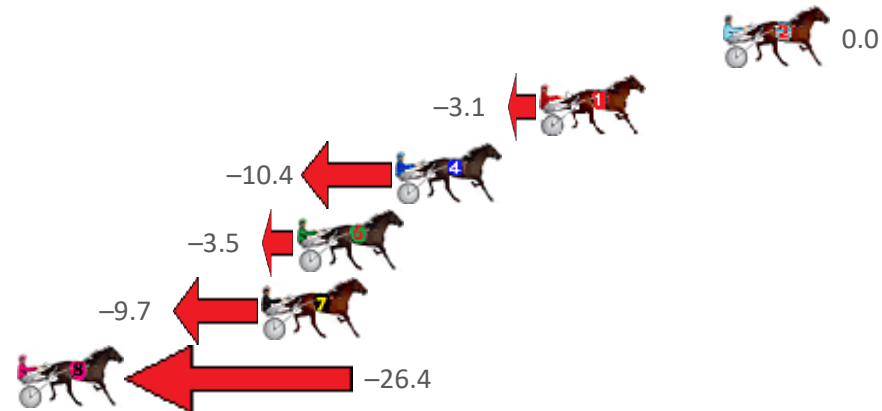

Redcliffe Race 7 Distance 1780m

Wednesday, 18 May 2022

Gross Time: 2:11.40 MileRate: 1:58.80 LeadTime: 11.50s First Qtr: 30.50s Second Qtr: 31.90s Third Qtr: 29.40s Fourth Qtr: 28.10s

NoHorse	Plc	Margin	Time	800Time (W)	400 Time (W)
2 FAIREACHDAINN	1	0.0m	2:11.40	57.50s (0)	28.10s (0)
1 ROYAL PRINCESS	2	7.3m	2:11.94	57.72s (0)	28.32s (0)
4 CASH QUEEN	3	13.0m	2:12.36	58.24s (1)	28.94s (1)
6 MULLUM GUIDO	4	16.9m	2:12.65	57.75s (0)	28.34s (0)
7 NESTERS HILL	5	18.3m	2:12.75	58.19s (0)	28.74s (0)
8 PAGO PAGO	6	33.2m	2:13.85	59.39s (1)	29.97s (1)

Finish Position and metres gained from 800m

Sectionals
Powered
by

Home of PJ Harness Analyser

Want to know how successful PJ Harness Analyser is?
Click here for regular updates

www.pjdata.com.au admin@pjdata.com.au www.facebook.com/PJHarnessRacing