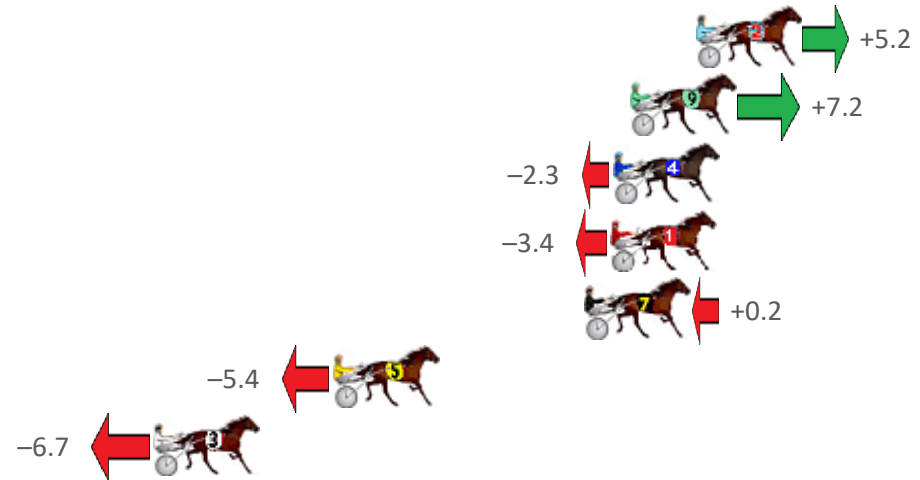

Redcliffe Race 3 Distance 2040m

Wednesday, 18 May 2022

Gross Time: 2:32.50 MileRate: 2:00.30 LeadTime: 31.50s First Qtr: 31.10s Second Qtr: 31.80s Third Qtr: 29.70s Fourth Qtr: 28.40s

NoHorse	Plc	Margin	Time	800Time (W)	400 Time (W)
2 LORIMER LADY	1	0.0m	2:32.50	57.72s (1)	28.06s (1)
9 KATACHA MAN	2	2.6m	2:32.69	57.58s (1)	27.91s (1)
4 IMA BEACH BABE	3	3.3m	2:32.75	58.27s (1)	28.60s (1)
1 JAY TEE TYRON	4	3.4m	2:32.75	58.35s (0)	28.64s (0)
7 WHOSTOLEMYPIGEON	5	4.4m	2:32.83	58.09s (0)	28.40s (0)
5 MISSINMEMATE	6	14.4m	2:33.57	58.49s (0)	28.72s (0)
3 KILLARA MISSILE	7	21.5m	2:34.10	58.58s (1)	28.86s (1)

Finish Position and metres gained from 800m

Sectionals
Powered
by

Home of PJ Harness Analyser

Want to know how successful PJ Harness Analyser is?
Click here for regular updates

www.pjdata.com.au admin@pjdata.com.au www.facebook.com/PJHarnessRacing

The Racing Queensland Board (trading as Racing Queensland) and provider are not responsible for the completeness or accuracy of any of the information contained herein, and makes no representations about its suitability for any purpose.