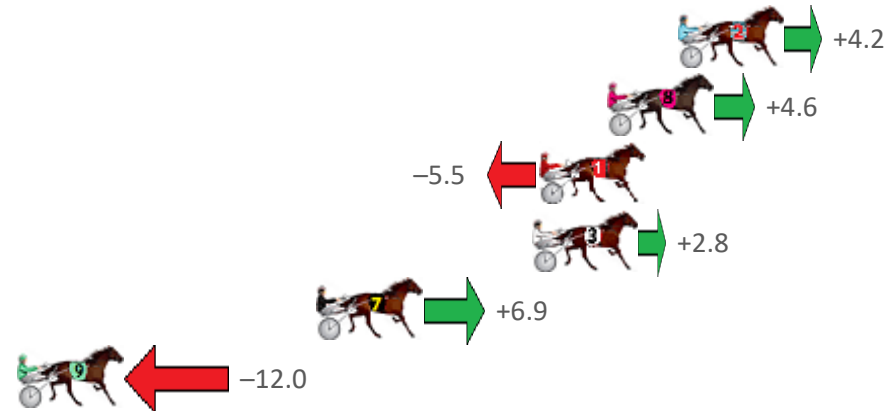

Redcliffe Race 9 Distance 1780m

Wednesday, 18 May 2022

Gross Time: 2:14.50 MileRate: 2:01.60 LeadTime: 12.10s First Qtr: 32.30s Second Qtr: 31.90s Third Qtr: 29.10s Fourth Qtr: 29.10s

NoHorse	Plc	Margin	Time	800Time (W)	400 Time (W)
2 EYEDUNNO	1	0.0m	2:14.50	57.90s (0)	28.78s (0)
8 THREE ONE FOUR	2	2.8m	2:14.71	57.87s (1)	29.23s (1)
1 TONYS SECRET	3	5.5m	2:14.92	58.60s (0)	29.50s (0)
3 EMMALEEN	4	5.8m	2:14.94	58.00s (0)	28.87s (0)
7 LOOKAT MEE	5	14.3m	2:15.59	57.70s (1)	29.01s (0)
9 CEE SIXTY THREE	6	26.2m	2:16.50	59.07s (1)	30.40s (1)

Finish Position and metres gained from 800m

Sectionals
Powered
by

Home of PJ Harness Analyser

Want to know how successful PJ Harness Analyser is?
Click here for regular updates

www.pjdata.com.au admin@pjdata.com.au www.facebook.com/PJHarnessRacing