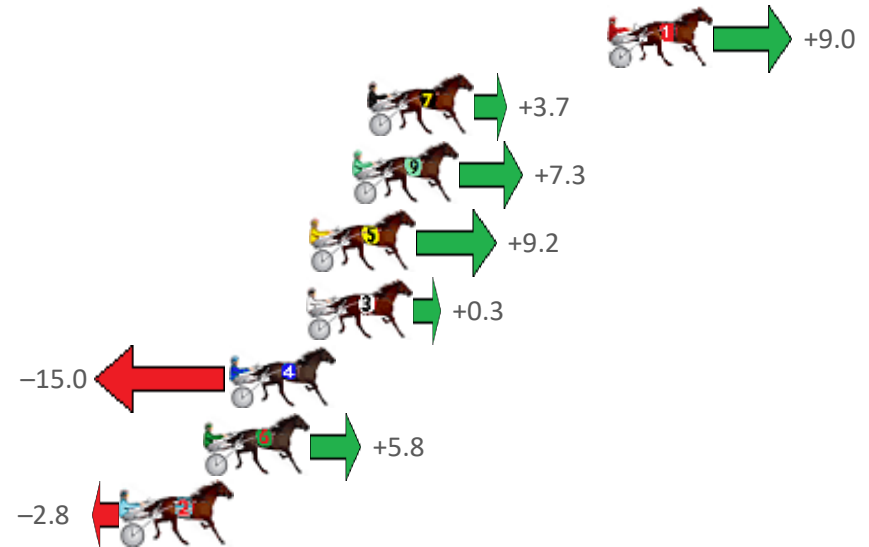

Redcliffe Race 5 Distance 1780m

Wednesday, 18 May 2022

Gross Time: 2:13.00 MileRate: 2:00.20 LeadTime: 11.50s First Qtr: 29.50s Second Qtr: 32.50s Third Qtr: 30.70s Fourth Qtr: 28.80s

NoHorse	Plc	Margin	Time	800Time (W)	400 Time (W)
1 TEACHERS PET	1	0.0m	2:13.00	58.83s (0)	28.38s (0)
7 GROOVY MISS ANNIE	2	9.5m	2:13.72	59.23s (0)	28.72s (0)
9 ROLLONX	3	10.1m	2:13.76	58.96s (0)	28.48s (0)
5 POM PAY	4	11.8m	2:13.89	58.82s (1)	28.36s (1)
3 TACTFILLY MIRACLE	5	11.9m	2:13.90	59.48s (1)	28.99s (1)
4 KOTARE ELITE	6	15.0m	2:14.13	60.61s (0)	29.87s (0)
6 HIT THE TRACK	7	16.0m	2:14.21	59.07s (0)	28.60s (0)
2 KILLER DRAGON	8	19.2m	2:14.45	59.71s (1)	29.20s (1)

Finish Position and metres gained from 800m

Sectionals
Powered
by

Home of PJ Harness Analyser

Want to know how successful PJ Harness Analyser is?
Click here for regular updates

www.pjdata.com.au admin@pjdata.com.au www.facebook.com/PJHarnessRacing

The Racing Queensland Board (trading as Racing Queensland) and provider are not responsible for the completeness or accuracy of any of the information contained herein, and makes no representations about its suitability for any purpose.