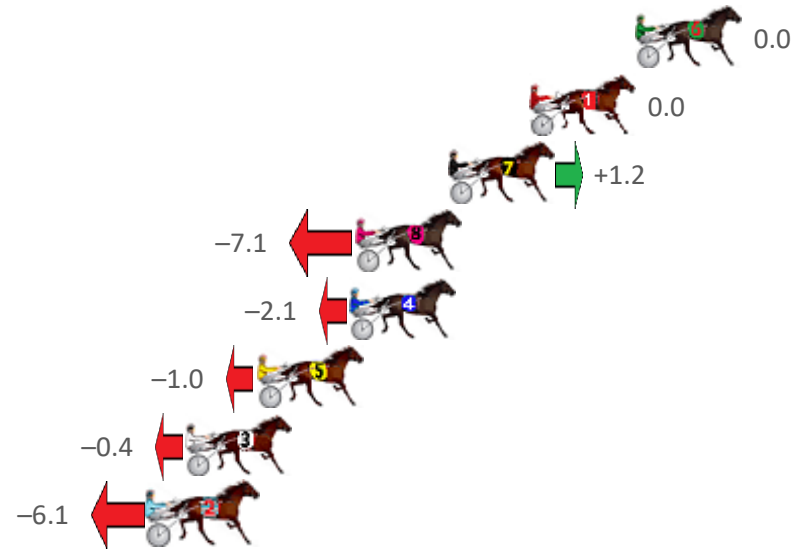

Redcliffe Race 6 Distance 1780m

Wednesday, 18 May 2022

Gross Time: 2:10.70 MileRate: 1:58.20 LeadTime: 11.20s First Qtr: 30.70s Second Qtr: 31.50s Third Qtr: 28.80s Fourth Qtr: 28.50s

NoHorse	Plc	Margin	Time	800Time (W)	400 Time (W)
6 RAANI	1	0.0m	2:10.70	57.30s (0)	28.50s (0)
1 MISS MIA	2	4.2m	2:11.01	57.30s (0)	28.50s (0)
7 METAKI MAJIC	3	7.4m	2:11.25	57.21s (0)	28.43s (0)
8 SUZUKEE	4	11.1m	2:11.53	57.81s (1)	29.00s (1)
4 MASTER CHARLES	5	11.3m	2:11.55	57.45s (1)	28.72s (2)
5 ITS SUPER EASY	6	15.0m	2:11.82	57.37s (1)	28.64s (1)
3 LARA BAY	7	17.8m	2:12.03	57.33s (0)	28.53s (0)
2 LUXURY LAD	8	19.3m	2:12.14	57.73s (0)	28.95s (0)

Finish Position and metres gained from 800m

Sectionals
Powered
by

Home of PJ Harness Analyser

Want to know how successful PJ Harness Analyser is?
Click here for regular updates

www.pjdata.com.au admin@pjdata.com.au www.facebook.com/PJHarnessRacing