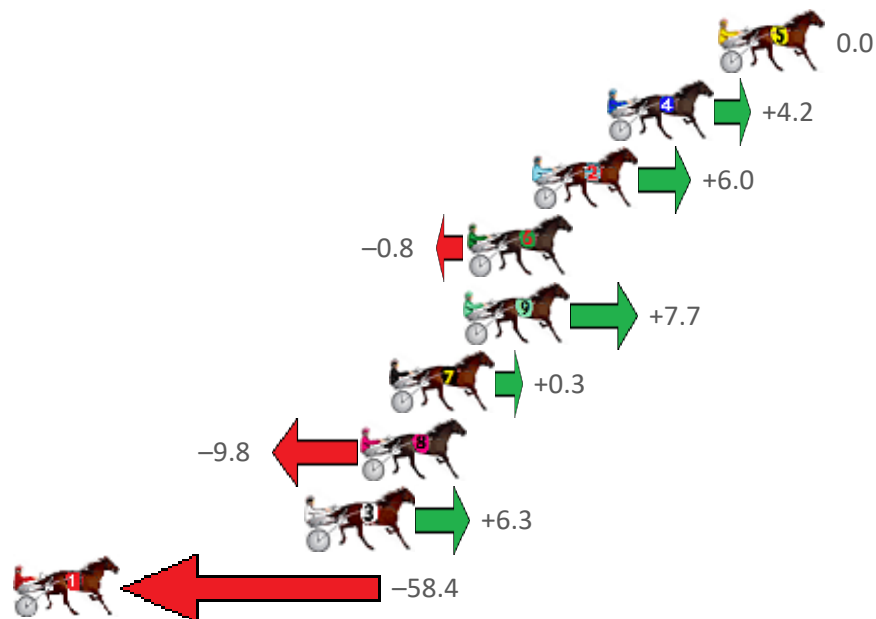

Albion Park Race 7 Distance 1660m

Tuesday, 31 May 2022

Gross Time: 1:56.80 MileRate: 1:53.20 LeadTime: 3.50s First Qtr: 26.60s Second Qtr: 30.60s Third Qtr: 28.10s Fourth Qtr: 28.00s

No Horse	Plc	Margin	Time	800Time (W)	400 Time (W)
5 GENERAL MONTANA	1	0.0m	1:56.80	56.10s (0)	28.00s (0)
4 TWENTYEIGHTBLACK	2	4.4m	1:57.12	55.81s (1)	27.50s (2)
2 ITZ CHEROKEE JACK	3	7.4m	1:57.34	55.68s (1)	27.36s (2)
6 LETTERKENNY BOY	4	10.0m	1:57.54	56.16s (0)	27.62s (1)
9 OHOKA JIMMY	5	10.1m	1:57.54	55.56s (1)	27.23s (2)
7 MUCH BETTOR	6	13.1m	1:57.76	56.08s (0)	27.59s (0)
8 AUNTY BELLA	7	14.2m	1:57.85	56.78s (1)	28.39s (1)
3 IM JIMMY JAMES	8	16.3m	1:58.00	55.66s (1)	27.35s (2)
1 BRYDON EARL	9	63.0m	2:01.44	60.17s (0)	31.54s (0)

Finish Position and metres gained from 800m

Sectionals
Powered
by

Home of PJ Harness Analyser

Want to know how successful PJ Harness Analyser is?
Click here for regular updates

www.pjdata.com.au admin@pjdata.com.au www.facebook.com/PJHarnessRacing

The Racing Queensland Board (trading as Racing Queensland) and provider are not responsible for the completeness or accuracy of any of the information contained herein, and makes no representations about its suitability for any purpose.