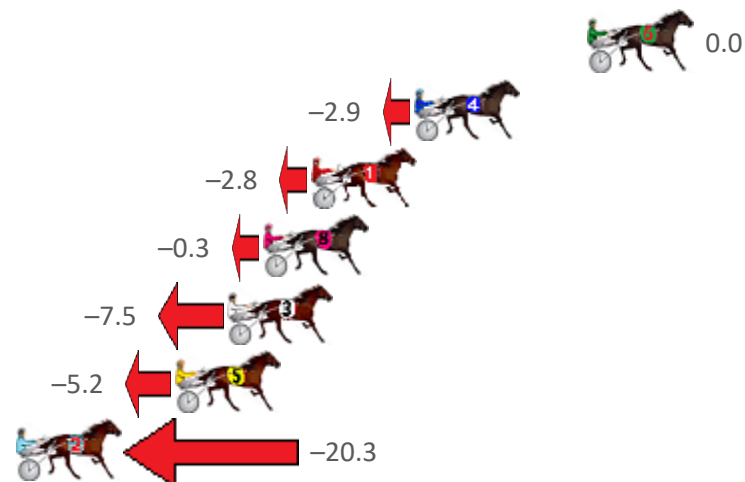

Albion Park Race 3 Distance 1660m

Tuesday, 31 May 2022

Gross Time: 2:00.30 MileRate: 1:56.60 LeadTime: 3.40s First Qtr: 28.40s Second Qtr: 31.00s Third Qtr: 29.30s Fourth Qtr: 28.20s

No Horse	Plc	Margin	Time	800Time (W)	400 Time (W)
6 FEELS LIKA BOSS	1	0.0m	2:00.30	57.50s (0)	28.20s (0)
4 GRIGORA	2	6.9m	2:00.81	57.71s (0)	28.39s (0)
1 REMEMBER EVE	3	11.0m	2:01.12	57.70s (0)	28.38s (0)
8 LANCELOT BROMAC	4	12.9m	2:01.26	57.52s (0)	28.22s (0)
3 LAZY BLAZE	5	14.3m	2:01.36	58.04s (1)	28.73s (2)
5 OFFICE BAD BOY	6	16.4m	2:01.52	57.87s (1)	28.55s (1)
2 OUR FRIEND	7	22.7m	2:01.98	58.95s (1)	29.57s (1)

Finish Position and metres gained from 800m

Sectionals
Powered
by

Home of PJ Harness Analyser

Want to know how successful PJ Harness Analyser is?
Click here for regular updates

www.pjdata.com.au admin@pjdata.com.au www.facebook.com/PJHarnessRacing