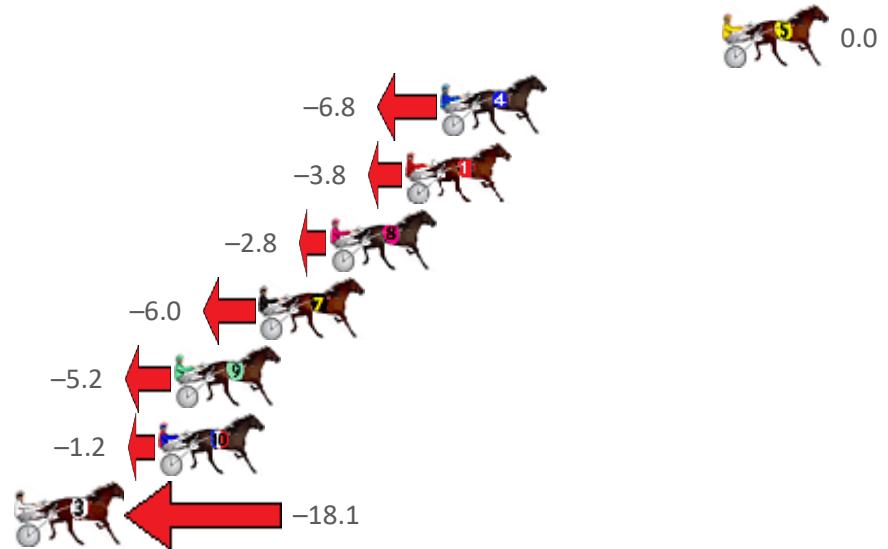

Albion Park Race 8 Distance 1660m

Tuesday, 31 May 2022

Gross Time: 1:57.20 MileRate: 1:53.60 LeadTime: 3.50s First Qtr: 28.80s Second Qtr: 30.00s Third Qtr: 28.40s Fourth Qtr: 26.50s

No Horse	Plc	Margin	Time	800Time (W)	400 Time (W)
5 SLIP THE HUNDY	1	0.0m	1:57.20	54.90s (0)	26.50s (0)
4 BLISSFULL LILLY	2	11.2m	1:57.98	55.36s (0)	26.95s (0)
1 KATACHA MAN	3	12.6m	1:58.08	55.16s (0)	26.72s (0)
8 LITTLE CHANGE	4	15.6m	1:58.29	55.09s (0)	26.66s (0)
7 SMOOTH CASH	5	18.4m	1:58.49	55.31s (1)	27.40s (1)
9 ROLL ONE OVER	6	21.8m	1:58.72	55.25s (1)	27.32s (1)
10 OUR BONDI BEACH	7	22.4m	1:58.77	54.98s (1)	27.08s (1)
3 NO DOUBT	8	34.9m	1:59.64	56.14s (0)	27.57s (0)

Finish Position and metres gained from 800m

Sectionals
Powered
by

Home of PJ Harness Analyser

Want to know how successful PJ Harness Analyser is?
Click here for regular updates

www.pjdata.com.au admin@pjdata.com.au www.facebook.com/PJHarnessRacing