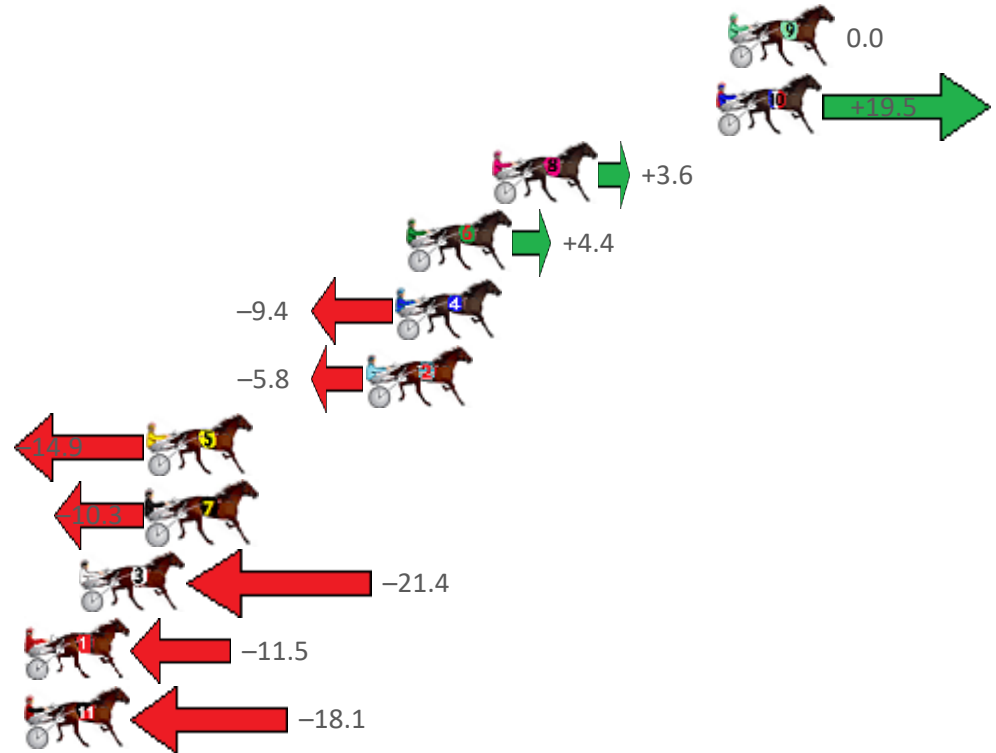

Albion Park Race 2 Distance 2647m

Tuesday, 31 May 2022

Gross Time: 3:22.00 MileRate: 2:02.40 LeadTime: 81.60s First Qtr: 30.40s Second Qtr: 29.90s Third Qtr: 29.60s Fourth Qtr: 30.50s

No Horse	Plc	Margin	Time	800Time (W)	400 Time (W)
9 RILEY MOMENT	1	0.0m	3:22.00	60.10s (0)	30.50s (0)
10 MAJESTIC HARRY	2	0.5m	3:22.04	58.64s (2)	29.75s (3)
8 REGAL APPOINTMENT	3	9.4m	3:22.75	59.83s (1)	29.95s (3)
6 MULLUM STEFFI	4	12.8m	3:23.02	59.77s (1)	29.98s (4)
4 FATHER CHRISTMAS	5	13.2m	3:23.05	60.80s (1)	30.74s (1)
2 RIGONDEAUX	6	14.4m	3:23.15	60.53s (0)	30.52s (0)
5 THE REAPER	7	23.1m	3:23.84	61.21s (1)	31.13s (1)
7 IM THE COMMANDO	8	23.1m	3:23.84	60.87s (0)	30.86s (0)
3 DOWN UNDER RORS	9	25.8m	3:24.06	61.70s (0)	31.68s (0)
1 AURORA	10	28.5m	3:24.27	60.96s (0)	30.93s (0)
11 BD KHAOSAN	11	30.1m	3:24.40	61.45s (2)	31.72s (2)

Finish Position and metres gained from 800m

Sectionals
Powered
by

Home of PJ Harness Analyser

Want to know how successful PJ Harness Analyser is?
Click here for regular updates

www.pjdata.com.au admin@pjdata.com.au www.facebook.com/PJHarnessRacing