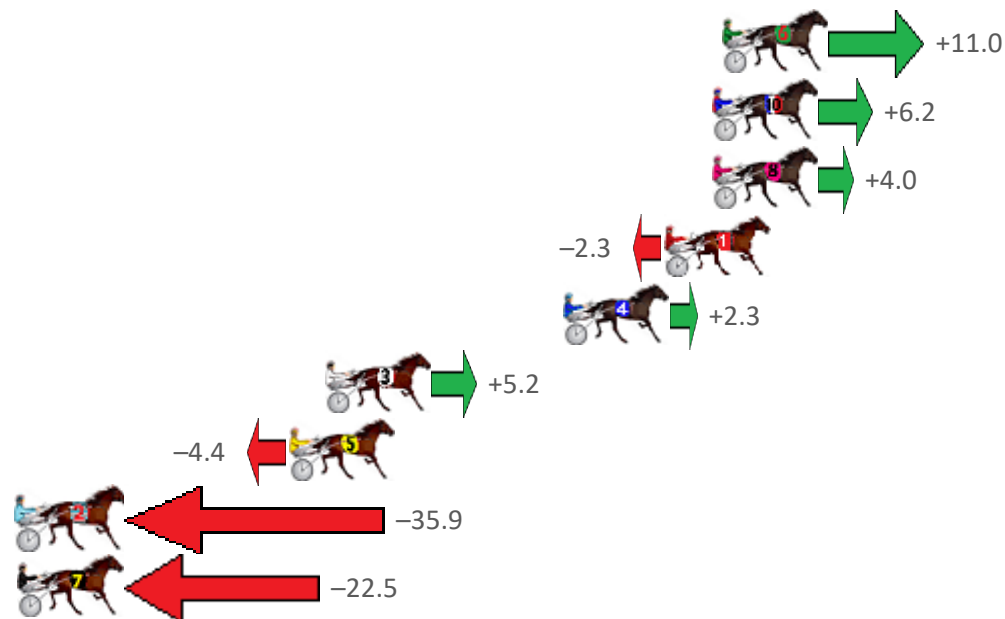

Albion Park Race 5 Distance 1660m

Tuesday, 31 May 2022

Gross Time: 1:59.90 MileRate: 1:56.30 LeadTime: 3.40s First Qtr: 29.40s Second Qtr: 30.50s Third Qtr: 29.10s Fourth Qtr: 27.50s

No Horse	Plc	Margin	Time	800Time (W)	400 Time (W)
6 BETTER SHUSH	1	0.0m	1:59.90	55.83s (1)	26.93s (2)
10 PARKED IN HEAVEN	2	0.4m	1:59.93	56.16s (1)	27.31s (2)
8 HARLEY BLUE	3	0.4m	1:59.93	56.32s (0)	27.24s (0)
1 MISTER REACTOR	4	2.3m	2:00.07	56.76s (0)	27.66s (0)
4 LADY ALLEGRA	5	6.3m	2:00.36	56.44s (0)	27.37s (1)
3 DANCING WITH MY EX	6	15.8m	2:01.04	56.23s (1)	26.99s (0)
5 CONNIES SPIRIT	7	17.2m	2:01.14	56.91s (0)	27.81s (0)
2 BAD BOY BORIS	8	37.9m	2:02.64	59.13s (1)	29.91s (1)
7 THE EX HORSEIST	9	39.3m	2:02.74	58.18s (1)	28.86s (1)

Finish Position and metres gained from 800m

Sectionals
Powered
by

Home of PJ Harness Analyser

Want to know how successful PJ Harness Analyser is?
Click here for regular updates

www.pjdata.com.au admin@pjdata.com.au www.facebook.com/PJHarnessRacing