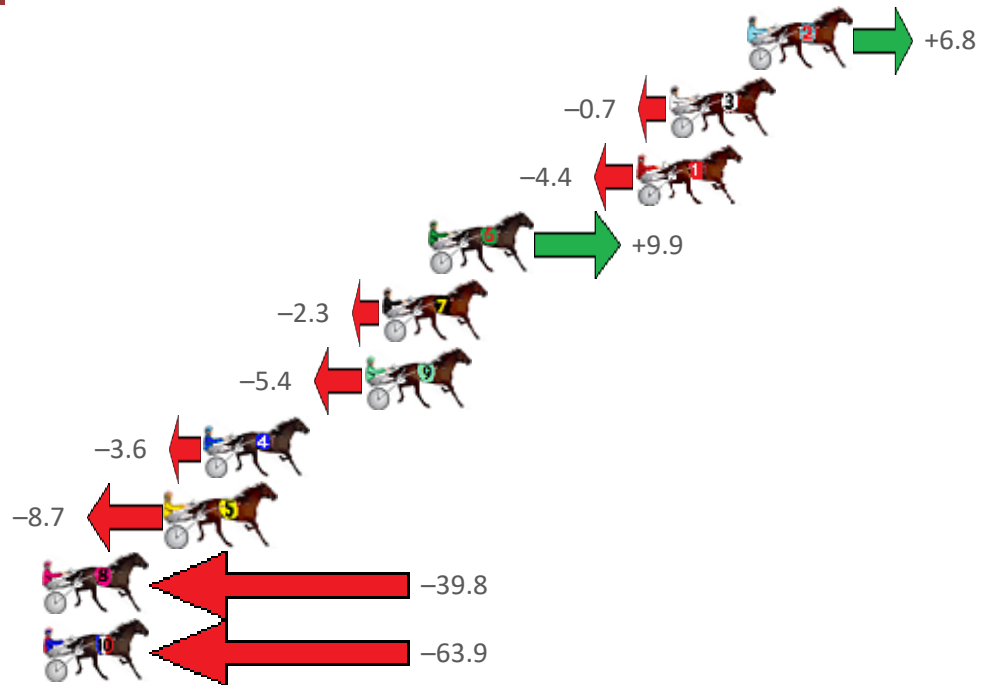

Albion Park Race 4 Distance 1660m

Tuesday, 31 May 2022

Gross Time: 1:57.50 MileRate: 1:53.90 LeadTime: 3.50s First Qtr: 28.60s Second Qtr: 28.60s Third Qtr: 28.50s Fourth Qtr: 28.30s

No Horse	Plc	Margin	Time	800Time (W)	400 Time (W)
2 HEADWIN	1	0.0m	1:57.50	56.32s (1)	27.98s (0)
3 MI FURIOSO TORO	2	3.1m	1:57.73	56.85s (1)	28.45s (1)
1 COME SAY HI	3	4.4m	1:57.83	57.11s (0)	28.61s (0)
6 MISTERRIODEJANEIRO	4	12.7m	1:58.44	56.10s (1)	27.87s (2)
7 THIS ONES FOR YOU	5	14.5m	1:58.58	56.96s (1)	28.56s (1)
9 MAYWYN MACDUFF	6	15.2m	1:58.63	57.18s (0)	28.20s (1)
4 BORSELLINO	7	21.6m	1:59.11	57.05s (1)	28.79s (2)
5 CALVERT HOT SHOT	8	23.1m	1:59.22	57.41s (0)	28.46s (0)
8 ILLBEWATCHING	9	45.0m	2:00.85	59.61s (0)	30.30s (0)
10 ONLY ONE DON	10	128.9m	2:07.08	61.31s (0)	31.95s (0)

Finish Position and metres gained from 800m

Sectionals
Powered
by

Home of PJ Harness Analyser

Want to know how successful PJ Harness Analyser is?
Click here for regular updates

www.pjdata.com.au admin@pjdata.com.au www.facebook.com/PJHarnessRacing

The Racing Queensland Board (trading as Racing Queensland) and provider are not responsible for the completeness or accuracy of any of the information contained herein, and makes no representations about its suitability for any purpose.