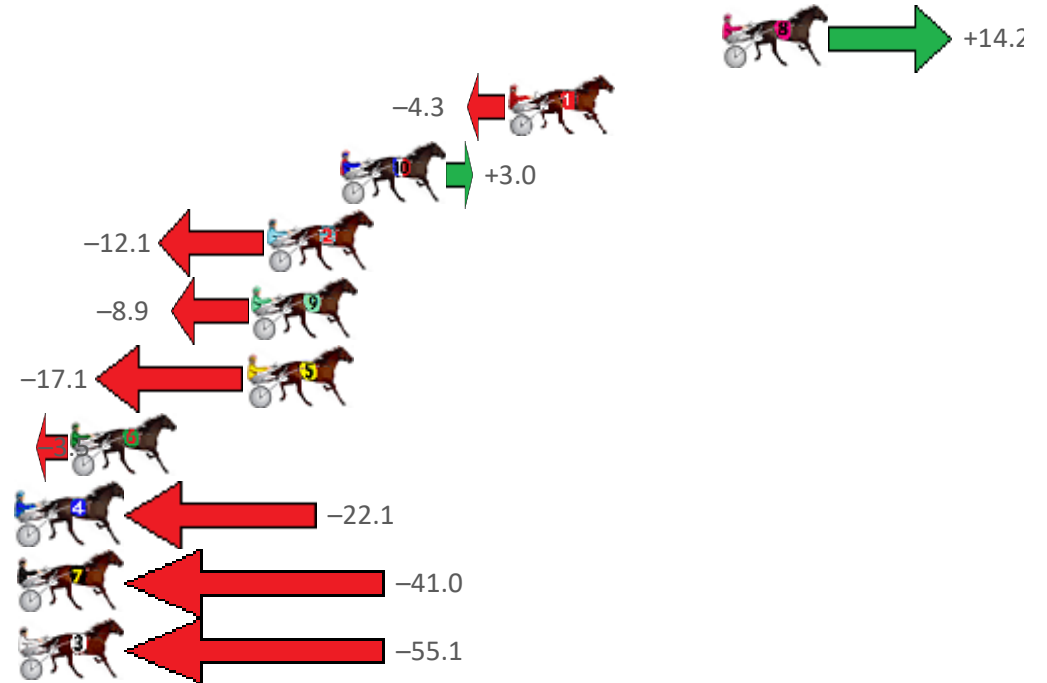

Albion Park Race 6 Distance 2138m

Tuesday, 31 May 2022

Gross Time: 2:33.20 MileRate: 1:55.30 LeadTime: 36.40s First Qtr: 30.10s Second Qtr: 28.80s Third Qtr: 28.90s Fourth Qtr: 29.00s

No Horse	Plc	Margin	Time	800Time (W)	400 Time (W)
8 COVER GIRL	1	0.0m	2:33.20	56.88s (1)	28.91s (1)
1 POLKA DOT DANCE	2	8.5m	2:33.85	58.21s (0)	28.96s (0)
10 FRANCO NATHAN	3	15.2m	2:34.36	57.68s (1)	29.74s (2)
2 SNOOP STRIDE	4	18.1m	2:34.58	58.77s (1)	29.96s (0)
9 HOT ROD HEAVEN	5	18.7m	2:34.62	58.54s (1)	29.67s (1)
5 GLENLEDI COMMANDE	6	18.9m	2:34.64	59.13s (1)	30.36s (0)
6 TORQUE ONETWOTHRE	7	25.9m	2:35.17	58.15s (1)	29.97s (2)
4 SWEET LOMBO	8	30.5m	2:35.52	59.49s (0)	29.99s (1)
7 ROSARITO	9	54.2m	2:37.32	60.85s (0)	31.28s (0)
3 WILLIEWA LIGHTNING	10	55.1m	2:37.39	61.87s (0)	31.95s (0)

Finish Position and metres gained from 800m

Sectionals
Powered
by

Home of PJ Harness Analyser

Want to know how successful PJ Harness Analyser is?
Click here for regular updates

www.pjdata.com.au admin@pjdata.com.au www.facebook.com/PJHarnessRacing

The Racing Queensland Board (trading as Racing Queensland) and provider are not responsible for the completeness or accuracy of any of the information contained herein, and makes no representations about its suitability for any purpose.