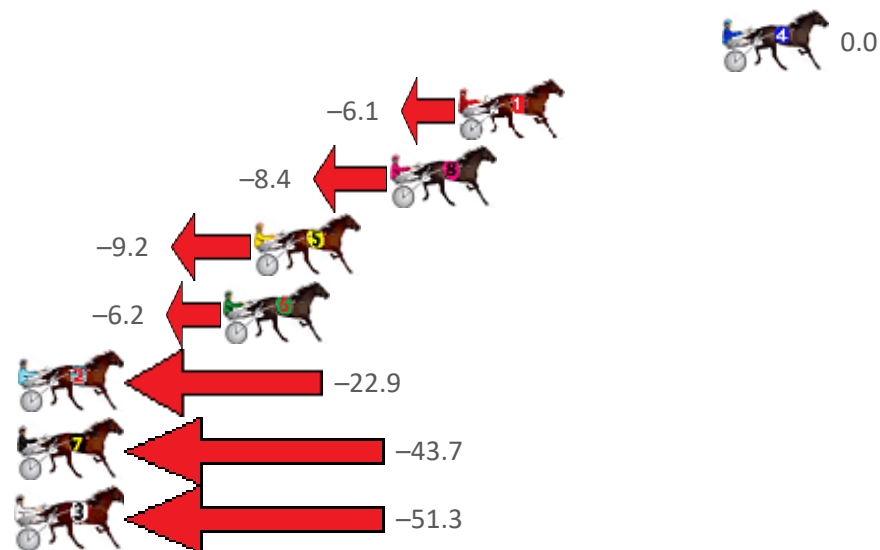

Albion Park Race 1 Distance 2138m

Tuesday, 31 May 2022

Gross Time: 2:45.20 MileRate: 2:03.70 LeadTime: 43.20s First Qtr: 31.80s Second Qtr: 30.80s Third Qtr: 30.50s Fourth Qtr: 28.90s

No Horse	Plc	Margin	Time	800Time (W)	400 Time (W)
4 JACCKA WATCH	1	0.0m	2:45.20	59.40s (0)	28.90s (0)
1 HATTIE	2	10.5m	2:46.00	59.85s (0)	29.32s (0)
8 THE NIGHT KING	3	13.2m	2:46.20	60.02s (1)	29.32s (1)
5 MISSY NOVA	4	18.6m	2:46.61	60.08s (1)	29.40s (1)
6 SHEGOTSASS	5	19.8m	2:46.70	59.86s (0)	28.91s (0)
2 PADDY PANTS	6	37.3m	2:48.03	61.09s (1)	30.40s (1)
7 NO TRANSACTIONS	7	52.5m	2:49.18	62.63s (0)	31.57s (0)
3 DEAD SET MUSCLE	8	77.5m	2:51.08	63.19s (0)	31.16s (0)

Finish Position and metres gained from 800m

Sectionals
Powered
by

Home of PJ Harness Analyser

Want to know how successful PJ Harness Analyser is?
Click here for regular updates

www.pjdata.com.au admin@pjdata.com.au www.facebook.com/PJHarnessRacing