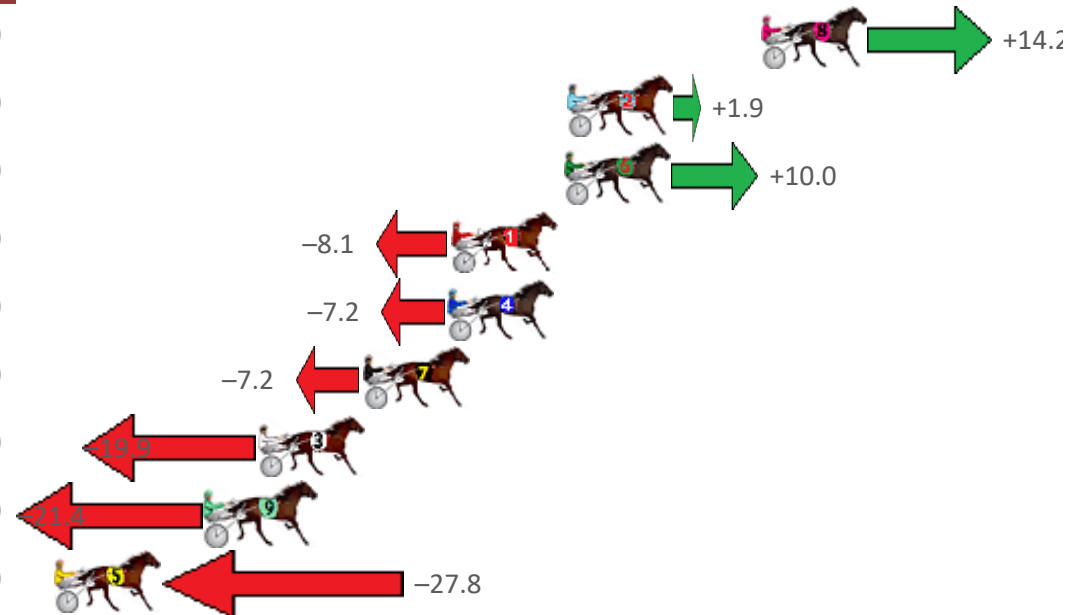

Redcliffe Race 6 Distance 2040m

Thursday, 16 June 2022

Gross Time: 2:31.90 MileRate: 1:59.80 LeadTime: 30.80s First Qtr: 29.90s Second Qtr: 30.70s Third Qtr: 30.20s Fourth Qtr: 30.30s

No	Horse	Plc	Margin	Time	800Time (W)	400 Time (W)
8	REDBANK MOLLY	1	0.0m	2:31.90	59.43s (1)	30.10s (2)
2	LANCELOT BROMAC	2	7.7m	2:32.51	60.36s (1)	30.04s (1)
6	CHEDDAR MADE BETA	3	7.8m	2:32.52	59.75s (0)	30.33s (2)
1	GROOVY MISS ANNIE	4	12.3m	2:32.88	61.11s (0)	30.88s (0)
4	HIT THE TRACK	5	12.4m	2:32.88	61.04s (1)	30.71s (1)
7	DEVOUGED	6	15.8m	2:33.15	61.04s (0)	30.81s (0)
3	FORGIVE ME	7	19.9m	2:33.48	62.00s (0)	31.80s (0)
9	STUDLEIGH MARK	8	22.0m	2:33.65	62.11s (1)	31.75s (1)
5	DUSTY PLAINS	9	40.8m	2:35.14	62.59s (0)	32.35s (0)

Finish Position and metres gained from 800m

Sectionals
Powered
by

Home of PJ Harness Analyser

Want to know how successful PJ Harness Analyser is?
Click here for regular updates

www.pjdata.com.au admin@pjdata.com.au www.facebook.com/PJHarnessRacing