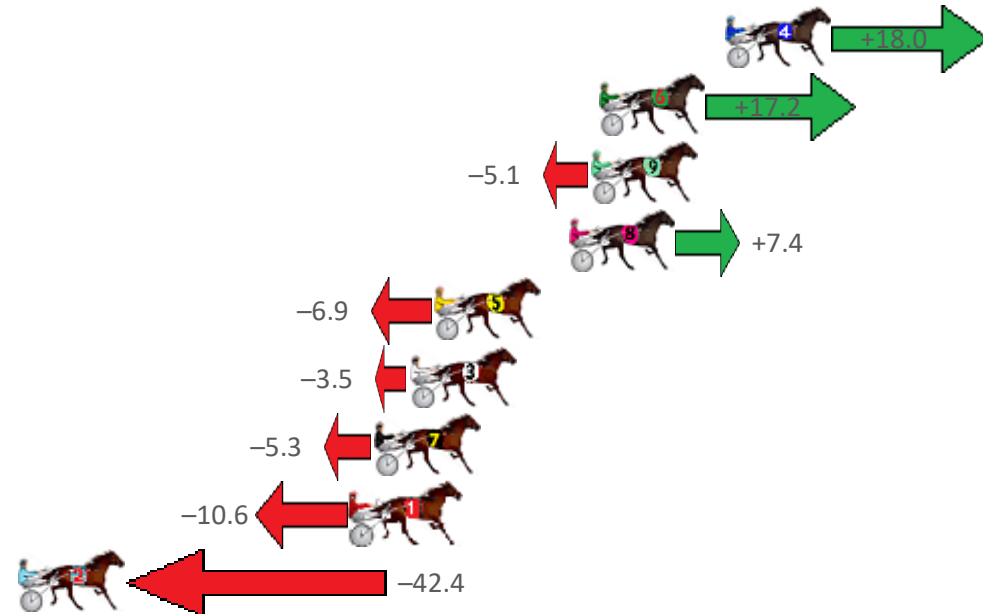

Redcliffe Race 5 Distance 1780m

Thursday, 16 June 2022

Gross Time: 2:12.20 MileRate: 1:59.50 LeadTime: 11.90s First Qtr: 30.20s Second Qtr: 30.40s Third Qtr: 29.60s Fourth Qtr: 30.10s

NoHorse	Plc	Margin	Time	800Time (W)	400 Time (W)
4 JOEY LINCOLN	1	0.0m	2:12.20	58.36s (1)	29.25s (2)
6 POM PAY	2	5.0m	2:12.59	58.42s (1)	29.20s (1)
9 MISTER DECORUM	3	5.3m	2:12.62	60.08s (1)	30.50s (1)
8 JET FORCE	4	6.2m	2:12.69	59.15s (1)	30.04s (3)
5 FOR NO REASON	5	11.5m	2:13.11	60.21s (1)	30.62s (2)
3 NON PASSARE	6	12.5m	2:13.19	59.96s (1)	30.27s (1)
7 MY SECRET BEACH	7	13.9m	2:13.30	60.09s (0)	30.53s (0)
1 JAYDES TERROR	8	14.8m	2:13.37	60.49s (0)	30.86s (1)
2 JUST ONE GOOD ONE	9	42.4m	2:15.54	62.85s (0)	33.09s (0)

Finish Position and metres gained from 800m

Sectionals
Powered
by

Home of PJ Harness Analyser

Want to know how successful PJ Harness Analyser is?
Click here for regular updates

www.pjdata.com.au admin@pjdata.com.au www.facebook.com/PJHarnessRacing

The Racing Queensland Board (trading as Racing Queensland) and provider are not responsible for the completeness or accuracy of any of the information contained herein, and makes no representations about its suitability for any purpose.