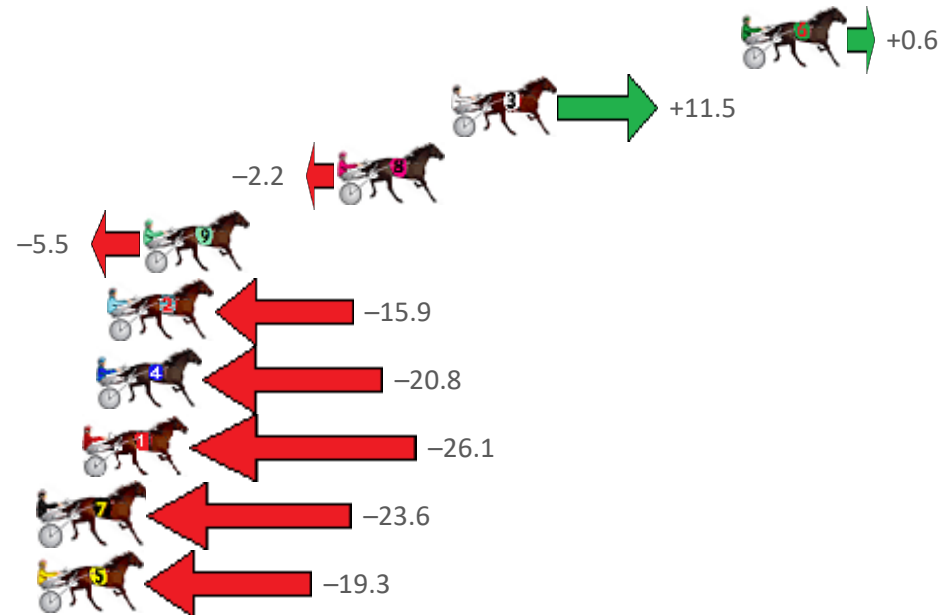

Redcliffe Race 10 Distance 1780m

Thursday, 16 June 2022

Gross Time: 2:10.70 MileRate: 1:58.20 LeadTime: 11.30s First Qtr: 29.00s Second Qtr: 32.30s Third Qtr: 29.60s Fourth Qtr: 28.50s

NoHorse	Plc	Margin	Time	800Time (W)	400 Time (W)
6 CRADLE OF FIRE	1	0.0m	2:10.70	58.06s (1)	28.50s (0)
3 SWEET JASMINE	2	11.5m	2:11.56	57.27s (1)	28.39s (2)
8 BAILEYS WITH LEGS	3	16.0m	2:11.90	58.26s (1)	29.45s (2)
9 WILLIEWA LIGHTNING	4	23.7m	2:12.47	58.50s (1)	29.61s (2)
2 NESTERS HILL	5	25.1m	2:12.58	59.25s (1)	29.24s (1)
4 PRECIOUS CULLEN	6	25.6m	2:12.62	59.60s (1)	29.82s (1)
1 CALL ME TRISH	7	26.1m	2:12.65	59.98s (0)	29.98s (0)
7 STUDLEIGH STRIDE	8	27.8m	2:12.78	59.80s (0)	29.79s (0)
5 SHADYS DELIGHT	9	27.9m	2:12.79	59.49s (0)	29.47s (0)

Finish Position and metres gained from 800m

Sectionals
Powered
by

Home of PJ Harness Analyser

Want to know how successful PJ Harness Analyser is?
Click here for regular updates

www.pjdata.com.au admin@pjdata.com.au www.facebook.com/PJHarnessRacing