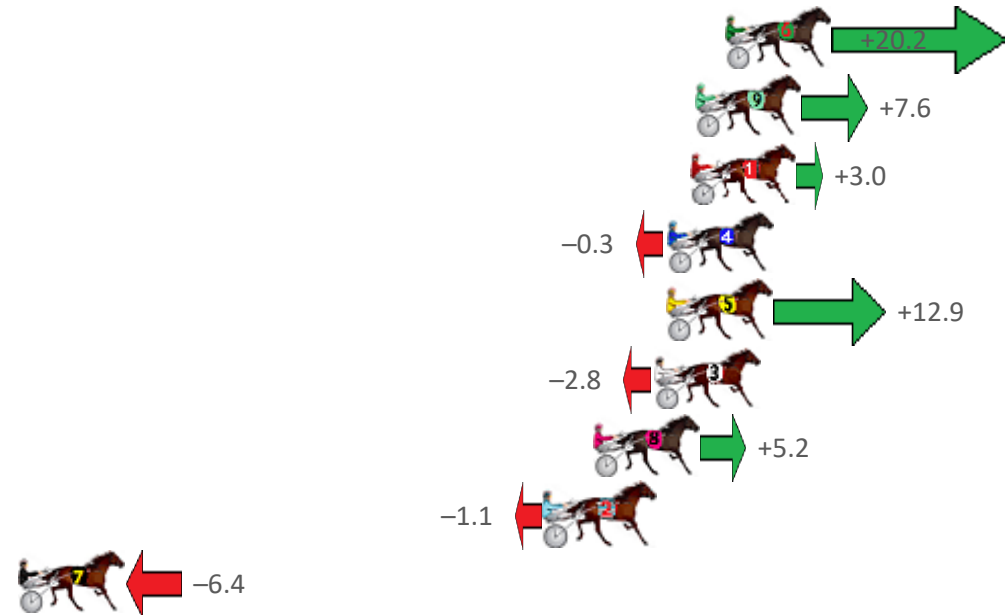

Redcliffe Race 2 Distance 1780m

Thursday, 16 June 2022

Gross Time: 2:13.80 MileRate: 2:00.90 LeadTime: 11.10s First Qtr: 31.00s Second Qtr: 31.50s Third Qtr: 29.30s Fourth Qtr: 30.90s

NoHorse	Plc	Margin	Time	800Time (W)	400 Time (W)
6 SHEZALUCKYLADY	1	0.0m	2:13.80	58.69s (1)	29.86s (1)
9 ROCCO VARIETY	2	1.2m	2:13.90	59.63s (0)	30.32s (0)
1 CHAMPAGNE REACTOR	3	1.4m	2:13.91	59.98s (0)	30.67s (0)
4 TORQUE TO THE MAX	4	2.3m	2:13.99	60.22s (1)	30.74s (1)
5 AUNTY EMILY	5	2.3m	2:13.99	59.23s (1)	30.40s (2)
3 GHOST GUM	6	2.8m	2:14.03	60.41s (0)	31.12s (0)
8 TICK OF THE CLOCK	7	5.2m	2:14.22	59.81s (1)	31.04s (2)
2 WHATA REACTOR	8	7.1m	2:14.37	60.28s (1)	30.75s (1)
7 OUR EDUARDO DENARI	9	42.4m	2:17.23	60.68s (0)	31.55s (0)

Finish Position and metres gained from 800m

Sectionals
Powered
by

Home of PJ Harness Analyser

Want to know how successful PJ Harness Analyser is?
Click here for regular updates

www.pjdata.com.au admin@pjdata.com.au www.facebook.com/PJHarnessRacing

The Racing Queensland Board (trading as Racing Queensland) and provider are not responsible for the completeness or accuracy of any of the information contained herein, and makes no representations about its suitability for any purpose.