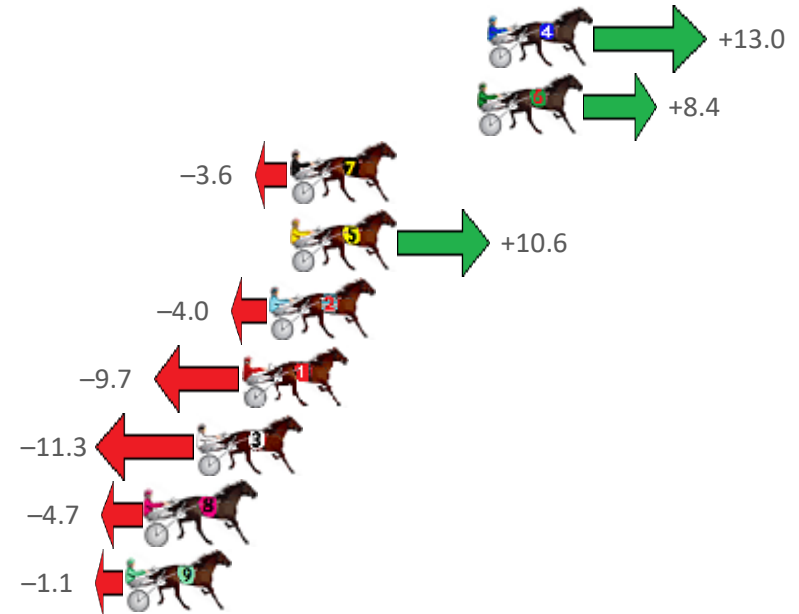

Redcliffe Race 4 Distance 2040m

Thursday, 16 June 2022

Gross Time: 2:31.10 MileRate: 1:59.20 LeadTime: 31.40s First Qtr: 30.60s Second Qtr: 31.00s Third Qtr: 28.70s Fourth Qtr: 29.40s

NoHorse	Plc	Margin	Time	800Time (W)	400 Time (W)
4 MISSTREPO	1	0.0m	2:31.10	57.16s (1)	28.67s (1)
6 HEY MISTER TAYLOR	2	0.4m	2:31.13	57.49s (1)	29.02s (2)
7 VOODOO FELLA	3	7.8m	2:31.70	58.36s (0)	29.68s (0)
5 TORQUE ONETWOTHRE	4	7.8m	2:31.70	57.33s (1)	28.83s (1)
2 KEAYANG TARA	5	8.6m	2:31.76	58.39s (1)	29.72s (1)
1 BETTOR ROMANCE	6	9.7m	2:31.85	58.80s (0)	30.11s (0)
3 THE CASUAL GOOSE	7	11.5m	2:31.99	58.92s (1)	30.24s (1)
8 YARRAMAN ROCKY	8	13.5m	2:32.14	58.44s (0)	29.69s (0)
9 MISSINMEMATE	9	14.3m	2:32.20	58.18s (0)	29.42s (0)

Finish Position and metres gained from 800m

Sectionals
Powered
by

Home of PJ Harness Analyser

Want to know how successful PJ Harness Analyser is?
Click here for regular updates

www.pjdata.com.au admin@pjdata.com.au www.facebook.com/PJHarnessRacing

The Racing Queensland Board (trading as Racing Queensland) and provider are not responsible for the completeness or accuracy of any of the information contained herein, and makes no representations about its suitability for any purpose.