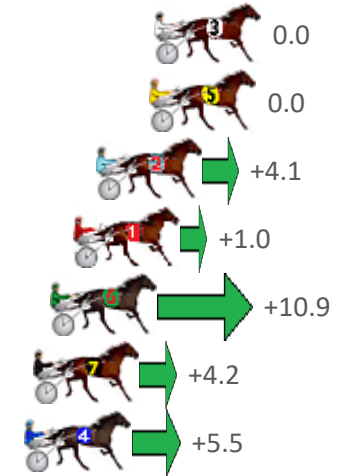

Redcliffe Race 1 Distance 1780m

Thursday, 16 June 2022

Gross Time: 2:07.60 MileRate: 1:55.30 LeadTime: 11.10s First Qtr: 29.90s Second Qtr: 30.30s Third Qtr: 27.80s Fourth Qtr: 28.50s

NoHorse	Plc	Margin	Time	800Time (W)	400 Time (W)
3 BEAU CISHLOM	1	0.0m	2:07.60	56.30s (0)	28.50s (0)
5 HANDSOME HERO	2	0.2m	2:07.61	56.30s (1)	28.26s (1)
2 DIKERRY	3	2.3m	2:07.77	56.01s (1)	28.03s (1)
1 EH EF EL	4	3.2m	2:07.84	56.23s (0)	28.39s (0)
6 LOORRIM CREEK	5	4.1m	2:07.91	55.54s (1)	27.52s (1)
7 BLUE MOON RISING	6	4.8m	2:07.96	56.01s (0)	28.16s (0)
4 ARTHUR LOWE	7	5.1m	2:07.98	55.92s (1)	27.90s (1)

Finish Position and metres gained from 800m

Sectionals
Powered
by

Home of PJ Harness Analyser

Want to know how successful PJ Harness Analyser is?
Click here for regular updates

www.pjdata.com.au admin@pjdata.com.au www.facebook.com/PJHarnessRacing