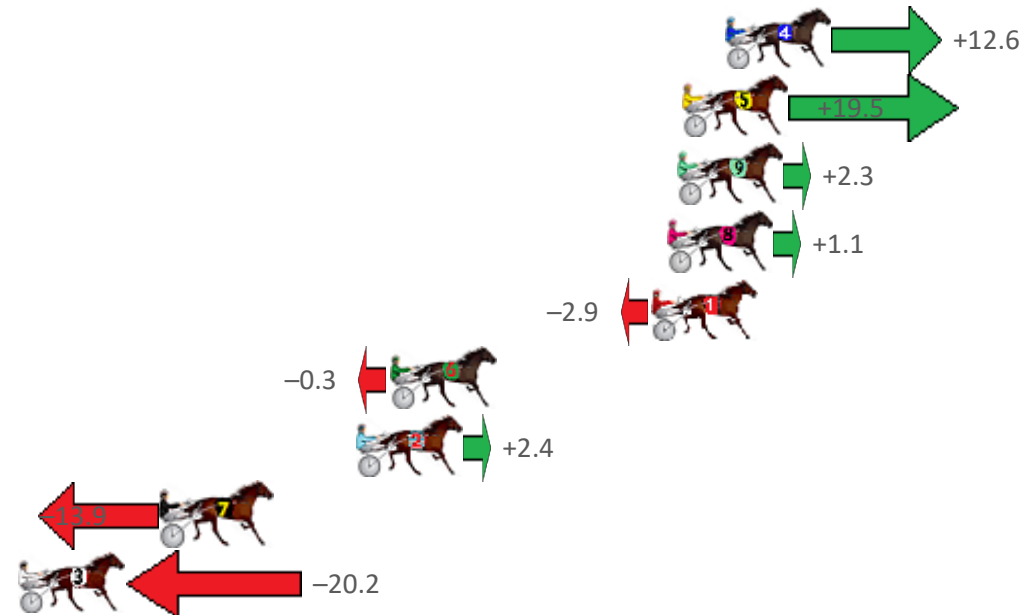

Redcliffe Race 7 Distance 1780m

Thursday, 16 June 2022

Gross Time: 2:10.70 MileRate: 1:58.20 LeadTime: 10.90s First Qtr: 30.00s Second Qtr: 30.90s Third Qtr: 29.10s Fourth Qtr: 29.80s

NoHorse	Plc	Margin	Time	800Time (W)	400 Time (W)
4 SHARP SHOOTER	1	0.0m	2:10.70	57.98s (1)	29.33s (2)
5 POLKA DOT DANCE	2	1.7m	2:10.83	57.47s (1)	29.10s (2)
9 AYE AYE CAPTAIN	3	1.9m	2:10.85	58.73s (0)	29.61s (0)
8 HIGH ON MONTANA	4	2.3m	2:10.88	58.82s (1)	29.93s (1)
1 STUDLEIGH WILL	5	2.9m	2:10.93	59.11s (0)	30.01s (0)
6 CASH QUEEN	6	13.3m	2:11.74	58.92s (0)	29.79s (0)
2 ROCKNROLL DA GAMA	7	14.6m	2:11.84	58.72s (1)	29.67s (1)
7 ALLSTAR SEA	8	22.3m	2:12.44	59.92s (0)	30.77s (0)
3 MELTON INSULTED	9	28.4m	2:12.92	60.38s (1)	31.04s (1)

Finish Position and metres gained from 800m

Sectionals
Powered
by

Home of PJ Harness Analyser

Want to know how successful PJ Harness Analyser is?
Click here for regular updates

www.pjdata.com.au admin@pjdata.com.au www.facebook.com/PJHarnessRacing