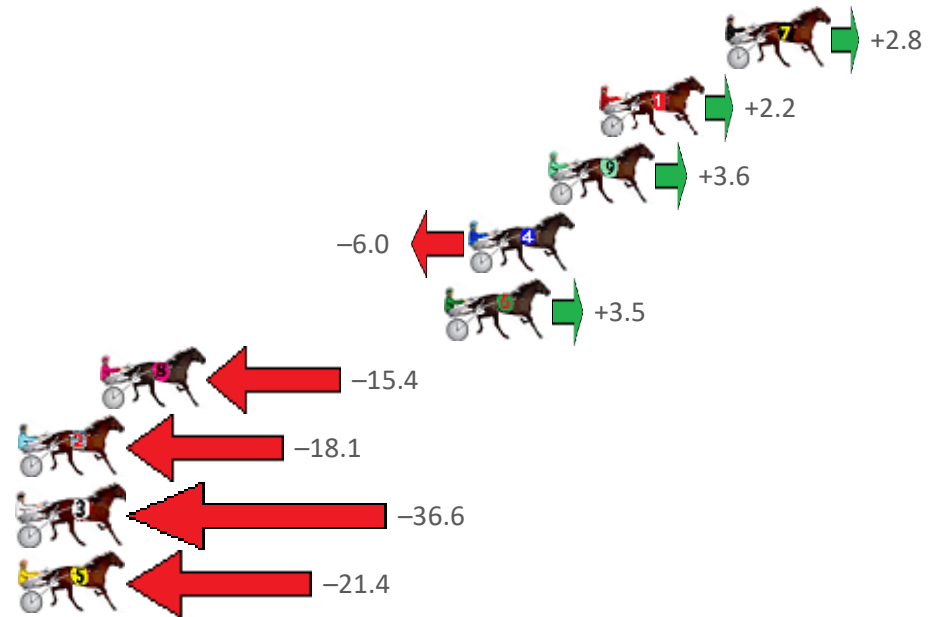

Redcliffe Race 3 Distance 1780m

Thursday, 16 June 2022

Gross Time: 2:11.70 MileRate: 1:59.10 LeadTime: 11.70s First Qtr: 29.30s Second Qtr: 31.30s Third Qtr: 29.20s Fourth Qtr: 30.20s

NoHorse	Plc	Margin	Time	800Time (W)	400 Time (W)
7 ITS BACK PAGE NEWS	1	0.0m	2:11.70	59.19s (1)	30.20s (1)
1 HARRY KANE	2	5.0m	2:12.10	59.24s (1)	30.26s (1)
9 MERGE RIGHT	3	7.0m	2:12.25	59.13s (2)	30.56s (2)
4 ZACHAROONI	4	10.2m	2:12.51	59.84s (0)	30.65s (0)
6 UHURA	5	11.1m	2:12.58	59.14s (0)	30.36s (2)
8 MERIBEL	6	24.8m	2:13.66	60.54s (0)	31.40s (1)
2 AGENT STARLING	7	30.5m	2:14.11	60.74s (1)	31.17s (0)
3 IMA CHICK MAGNET	8	36.6m	2:14.59	62.10s (0)	32.95s (0)
5 GULMARG	9	41.8m	2:15.01	60.98s (1)	31.39s (1)

Finish Position and metres gained from 800m

Sectionals
Powered
by

Home of PJ Harness Analyser

Want to know how successful PJ Harness Analyser is?
Click here for regular updates

www.pjdata.com.au admin@pjdata.com.au www.facebook.com/PJHarnessRacing

The Racing Queensland Board (trading as Racing Queensland) and provider are not responsible for the completeness or accuracy of any of the information contained herein, and makes no representations about its suitability for any purpose.