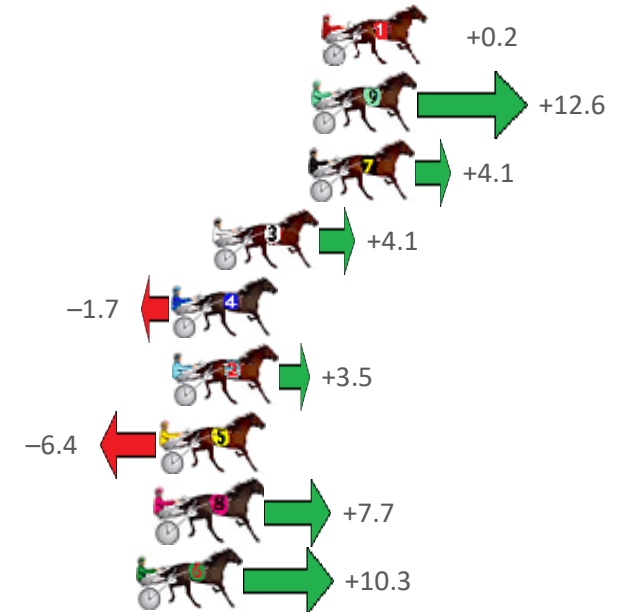

Redcliffe Race 9 Distance 2040m

Thursday, 16 June 2022

Gross Time: 2:30.50 MileRate: 1:58.80 LeadTime: 31.20s First Qtr: 30.80s Second Qtr: 31.20s Third Qtr: 28.50s Fourth Qtr: 28.80s

NoHorse	Plc	Margin	Time	800Time (W)	400 Time (W)
1 FLO RYDA	1	0.0m	2:30.50	57.29s (0)	28.80s (0)
9 AUNTY BELLA	2	0.4m	2:30.53	56.40s (1)	28.06s (2)
7 MISTY CREEK	3	0.5m	2:30.54	57.01s (0)	28.49s (0)
3 THE GENERAL	4	4.3m	2:30.83	57.01s (1)	28.48s (1)
4 SHADOW MINISTER	5	5.9m	2:30.95	57.42s (1)	28.88s (1)
2 BONNIES A ROCKIN	6	5.9m	2:30.95	57.05s (0)	28.55s (0)
5 HE SAID SHE SAID	7	6.4m	2:30.98	57.76s (1)	29.23s (1)
8 BEJIGGITY	8	6.5m	2:30.99	56.75s (0)	28.22s (0)
6 BAKER CREEK	9	7.3m	2:31.05	56.57s (1)	28.21s (1)

Finish Position and metres gained from 800m

Sectionals
Powered
by

Home of PJ Harness Analyser

Want to know how successful PJ Harness Analyser is?
Click here for regular updates

www.pjdata.com.au admin@pjdata.com.au www.facebook.com/PJHarnessRacing