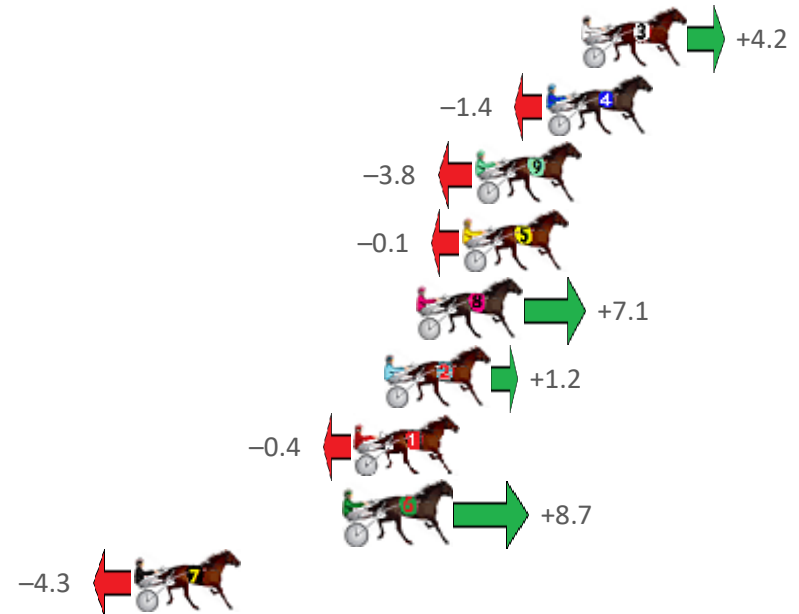

Redcliffe Race 8 Distance 2040m

Thursday, 16 June 2022

Gross Time: 2:31.20 MileRate: 1:59.30 LeadTime: 31.60s First Qtr: 31.30s Second Qtr: 30.60s Third Qtr: 28.20s Fourth Qtr: 29.50s

NoHorse	Plc	Margin	Time	800Time (W)	400 Time (W)
3 IDEAL TIGER	1	0.0m	2:31.20	57.40s (0)	29.19s (0)
4 THE POOBAH	2	1.4m	2:31.31	57.80s (0)	29.60s (0)
9 ALTANA BLUE	3	4.2m	2:31.52	57.97s (1)	29.66s (1)
5 RAANI	4	4.7m	2:31.56	57.71s (1)	29.36s (1)
8 MOUNT HERCULES	5	6.5m	2:31.70	57.19s (1)	28.82s (1)
2 HEADWIN	6	7.8m	2:31.80	57.61s (1)	29.27s (2)
1 BRILLIANT ART	7	9.0m	2:31.90	57.73s (0)	29.40s (0)
6 SNOOP STRIDE	8	9.3m	2:31.92	57.08s (1)	29.01s (2)
7 SUZUKEE	9	17.7m	2:32.57	58.01s (0)	29.58s (0)

Finish Position and metres gained from 800m

Sectionals
Powered
by

Home of PJ Harness Analyser

Want to know how successful PJ Harness Analyser is?
Click here for regular updates

www.pjdata.com.au admin@pjdata.com.au www.facebook.com/PJHarnessRacing

The Racing Queensland Board (trading as Racing Queensland) and provider are not responsible for the completeness or accuracy of any of the information contained herein, and makes no representations about its suitability for any purpose.