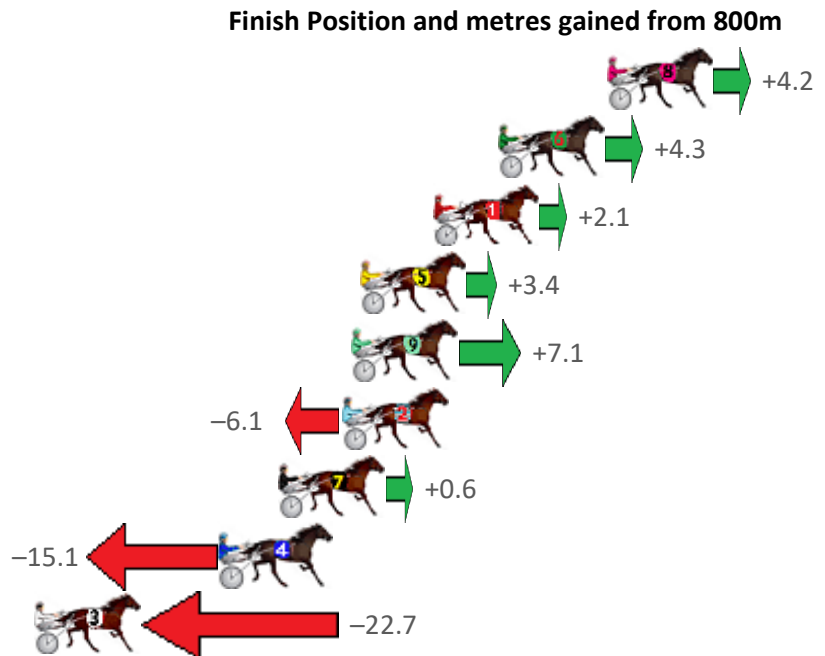

Redcliffe Race 7 Distance 1780m

Wednesday, 22 June 2022

Gross Time: 2:14.60 MileRate: 2:01.70 LeadTime: 11.40s First Qtr: 29.80s Second Qtr: 32.70s Third Qtr: 29.70s Fourth Qtr: 31.00s

NoHorse	Plc	Margin	Time	800Time (W)	400 Time (W)
8 DARGOS PET	1	0.0m	2:14.60	60.38s (1)	30.77s (2)
6 OUR EDUARDO DENARI	2	4.3m	2:14.95	60.38s (1)	30.75s (2)
1 CHAMPAGNE REACTOR	3	6.9m	2:15.16	60.54s (0)	30.75s (0)
5 SUNDOWNER SHANNO	4	9.8m	2:15.39	60.44s (1)	30.80s (2)
9 FEELGOOD EXPRESS	5	10.1m	2:15.42	60.16s (2)	30.82s (3)
2 WHATA REACTOR	6	10.5m	2:15.45	61.16s (0)	31.35s (0)
7 LA BELLE CHEVAL	7	13.0m	2:15.65	60.65s (0)	30.89s (0)
4 TORQUE TO THE MAX	8	15.3m	2:15.84	61.84s (0)	32.04s (0)
3 TOOLITTLETOOLATE	9	22.7m	2:16.44	62.41s (1)	32.75s (1)

Sectionals
Powered
by

Home of PJ Harness Analyser

Want to know how successful PJ Harness Analyser is?
Click here for regular updates

www.pjdata.com.au admin@pjdata.com.au www.facebook.com/PJHarnessRacing