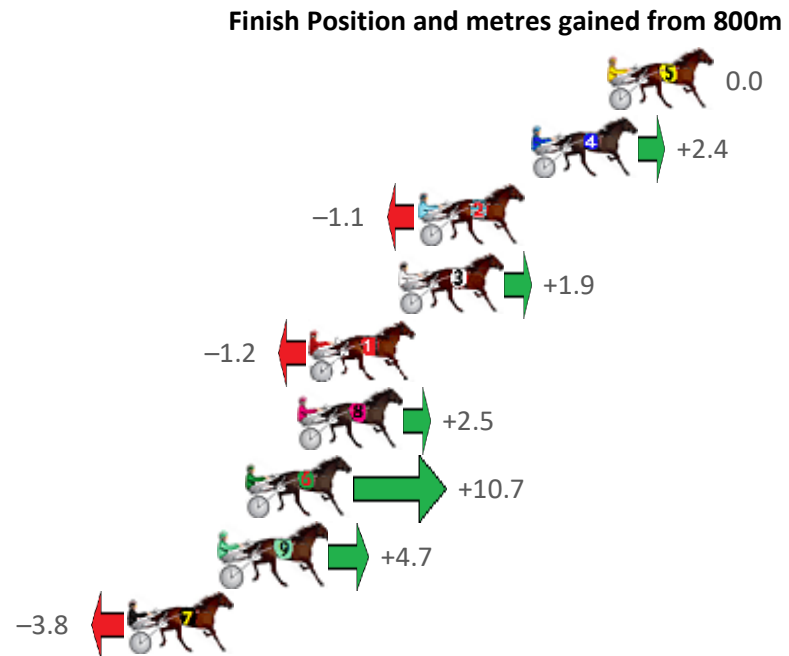

# Redcliffe Race 8 Distance 1780m

Wednesday, 22 June 2022

Gross Time: 2:15.20 MileRate: 2:02.30 LeadTime: 11.70s First Qtr: 30.80s Second Qtr: 32.60s Third Qtr: 30.80s Fourth Qtr: 29.30s

NoHorse	Plc	Margin	Time	800Time (W)	400 Time (W)
5 CHASIN DREAMZ	1	0.0m	2:15.20	60.10s (0)	29.30s (0)
4 DINOSAURUS REX	2	3.0m	2:15.43	59.92s (1)	29.40s (1)
2 BERTILS FIREFOX	3	7.5m	2:15.78	60.18s (0)	29.51s (0)
3 THE CROM	4	8.3m	2:15.84	59.96s (1)	29.44s (1)
1 VALKYRIE HANOVER	5	11.8m	2:16.11	60.19s (0)	29.50s (0)
8 AROONA	6	12.3m	2:16.15	59.91s (1)	29.72s (2)
6 PENULTIMA	7	14.3m	2:16.30	59.30s (1)	29.41s (2)
9 WRITE TIME	8	15.3m	2:16.38	59.75s (1)	29.28s (1)
7 MANY DELIGHTS	9	19.0m	2:16.66	60.38s (0)	29.66s (0)