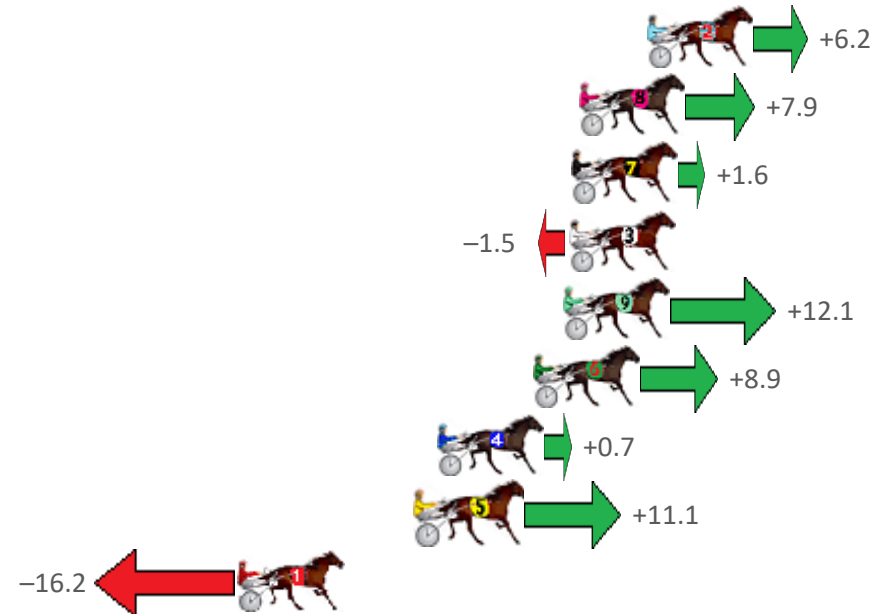

Redcliffe Race 3 Distance 1780m

Wednesday, 22 June 2022

Gross Time: 2:11.50 MileRate: 1:58.90 LeadTime: 11.60s First Qtr: 30.00s Second Qtr: 31.70s Third Qtr: 28.90s Fourth Qtr: 29.30s

NoHorse	Plc	Margin	Time	800Time (W)	400 Time (W)
2 ETERNAL GOLD	1	0.0m	2:11.50	57.75s (1)	28.75s (1)
8 GABBYS SPORTSTAR	2	2.7m	2:11.71	57.63s (1)	28.64s (1)
7 LETSPLAYUNI	3	3.0m	2:11.73	58.08s (0)	29.21s (0)
3 BONNIES DANCE	4	3.1m	2:11.74	58.31s (1)	29.28s (1)
9 RAANI	5	3.3m	2:11.75	57.32s (1)	28.70s (2)
6 LANOCH BOY	6	4.5m	2:11.85	57.56s (0)	28.70s (0)
4 BANGKOK BRAVADO	7	8.3m	2:12.14	58.15s (0)	29.29s (0)
5 HOT ROD HEAVEN	8	9.1m	2:12.20	57.40s (1)	28.64s (1)
1 OLD ENGLISH	9	16.2m	2:12.74	59.37s (0)	30.48s (0)

Finish Position and metres gained from 800m

Sectionals
Powered
by

Home of PJ Harness Analyser

Want to know how successful PJ Harness Analyser is?
Click here for regular updates

www.pjdata.com.au admin@pjdata.com.au www.facebook.com/PJHarnessRacing