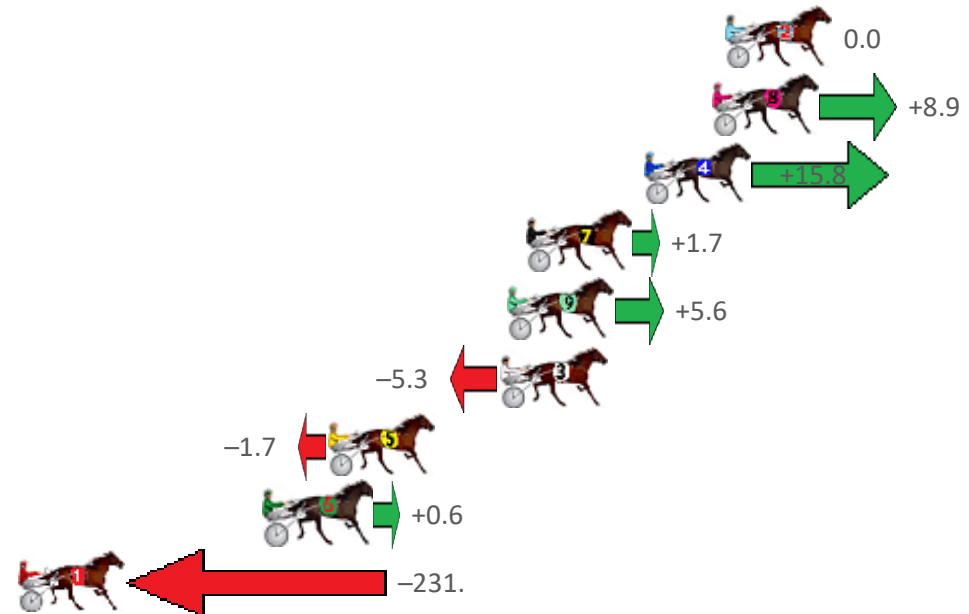

Redcliffe Race 6 Distance 1780m

Wednesday, 22 June 2022

Gross Time: 2:13.90 MileRate: 2:01.00 LeadTime: 11.70s First Qtr: 31.50s Second Qtr: 32.20s Third Qtr: 29.20s Fourth Qtr: 29.30s

NoHorse	Plc	Margin	Time	800Time (W)	400 Time (W)
2 GETALOADATHISBRO	1	0.0m	2:13.90	58.50s (0)	29.30s (0)
8 POM PAY	2	0.5m	2:13.94	57.85s (1)	29.07s (1)
4 EXPLANATION NOTED	3	3.2m	2:14.15	57.35s (1)	28.46s (1)
7 ILLAWONG DREAMTIM	4	7.9m	2:14.51	58.38s (0)	28.26s (0)
9 PURPLE SHADES	5	8.6m	2:14.56	58.09s (1)	29.21s (1)
3 FEEL THE THRILL	6	8.9m	2:14.58	58.89s (1)	29.42s (0)
5 GROOVY MISS ANNIE	7	15.7m	2:15.11	58.62s (0)	28.37s (1)
6 INZANIGHT	8	18.2m	2:15.30	58.46s (0)	28.50s (2)
1 A GOOD IDEAL	9	236.8m	2:32.10	75.33s (0)	44.28s (0)

Finish Position and metres gained from 800m

Sectionals
Powered
by

Home of PJ Harness Analyser

Want to know how successful PJ Harness Analyser is?
Click here for regular updates

www.pjdata.com.au admin@pjdata.com.au www.facebook.com/PJHarnessRacing