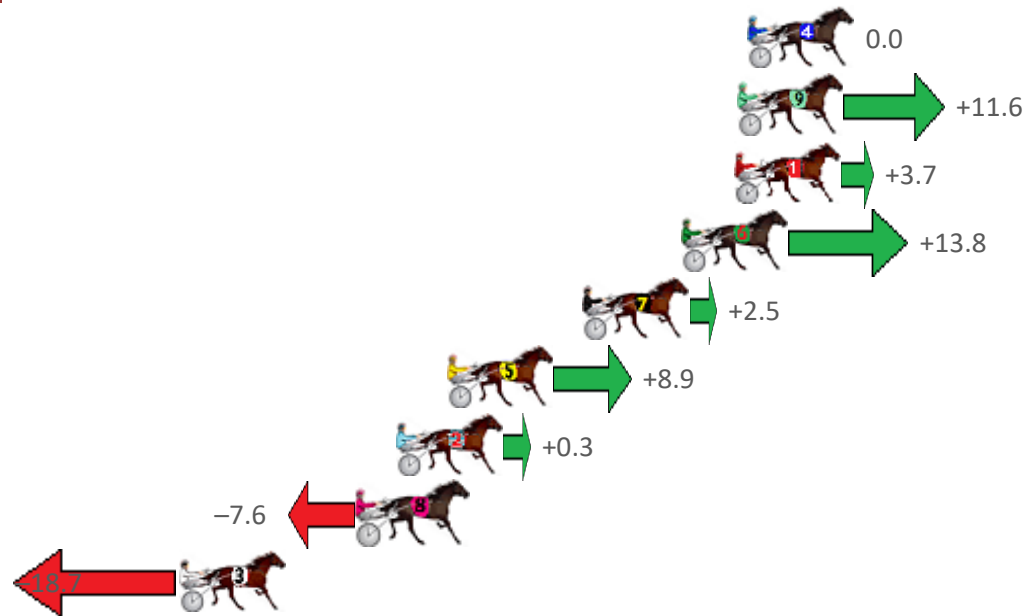

Redcliffe Race 1 Distance 2040m

Wednesday, 22 June 2022

Gross Time: 2:30.40 MileRate: 1:58.60 LeadTime: 31.10s First Qtr: 31.40s Second Qtr: 29.90s Third Qtr: 28.20s Fourth Qtr: 29.80s

NoHorse	Plc	Margin	Time	800Time (W)	400 Time (W)
4 HEY MISTER TAYLOR	1	0.0m	2:30.40	58.00s (0)	29.80s (0)
9 YANKEE C J	2	0.4m	2:30.43	57.16s (1)	28.54s (2)
1 ADRENALINE RUSH	3	0.5m	2:30.44	57.73s (0)	29.51s (0)
6 BRIAN CHRISTOPHER	4	2.6m	2:30.60	57.01s (1)	28.36s (1)
7 MISSTREPO	5	6.5m	2:30.91	57.82s (0)	29.60s (0)
5 CHARM OFFENSIVE	6	11.9m	2:31.33	57.36s (1)	29.16s (0)
2 LORIMER LADY	7	13.9m	2:31.49	57.98s (0)	29.79s (0)
8 BEEF CITY BLAZE	8	15.4m	2:31.60	58.55s (1)	30.01s (2)
3 ROCKSLIDE	9	22.5m	2:32.16	59.35s (1)	30.58s (1)

Finish Position and metres gained from 800m

Sectionals
Powered
by

Home of PJ Harness Analyser

Want to know how successful PJ Harness Analyser is?
Click here for regular updates

www.pjdata.com.au admin@pjdata.com.au www.facebook.com/PJHarnessRacing