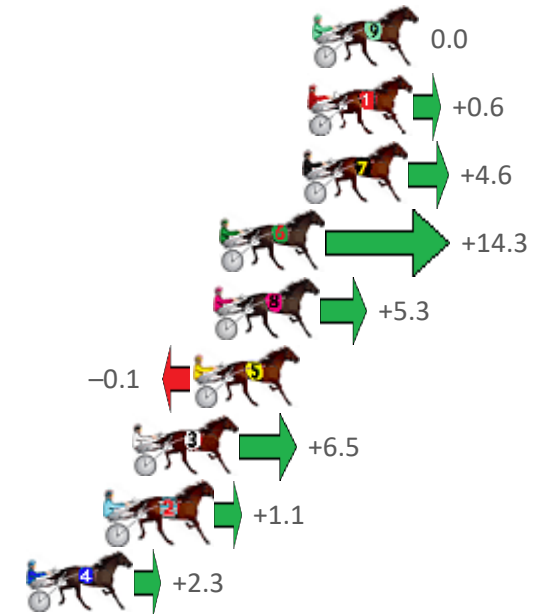

Redcliffe Race 5 Distance 2040m

Wednesday, 22 June 2022

Gross Time: 2:35.40 MileRate: 2:02.60 LeadTime: 33.50s First Qtr: 32.30s Second Qtr: 31.20s Third Qtr: 29.20s Fourth Qtr: 29.20s

NoHorse	Plc	Margin	Time	800Time (W)	400 Time (W)
9 MOTU CULLEN	1	0.0m	2:35.40	58.40s (1)	29.17s (1)
1 TEACHERS PET	2	0.2m	2:35.42	58.36s (0)	29.21s (0)
7 SHADYS CULLECT	3	0.4m	2:35.43	58.07s (0)	28.90s (0)
6 MISTERRIODEJANEIRO	4	3.7m	2:35.68	57.36s (1)	29.43s (2)
8 OUR BOY ROY	5	3.9m	2:35.70	58.02s (0)	28.82s (0)
5 SPECIALANDIKNOWIT	6	4.7m	2:35.76	58.41s (1)	29.19s (1)
3 JELIGNITE JACK	7	7.1m	2:35.94	57.93s (1)	28.89s (2)
2 HIT THE TRACK	8	8.1m	2:36.02	58.32s (1)	29.12s (1)
4 PRIDE AND LOUD	9	11.3m	2:36.27	58.23s (0)	28.97s (0)

Finish Position and metres gained from 800m

Sectionals
Powered
by

Home of PJ Harness Analyser

Want to know how successful PJ Harness Analyser is?
Click here for regular updates

www.pjdata.com.au admin@pjdata.com.au www.facebook.com/PJHarnessRacing