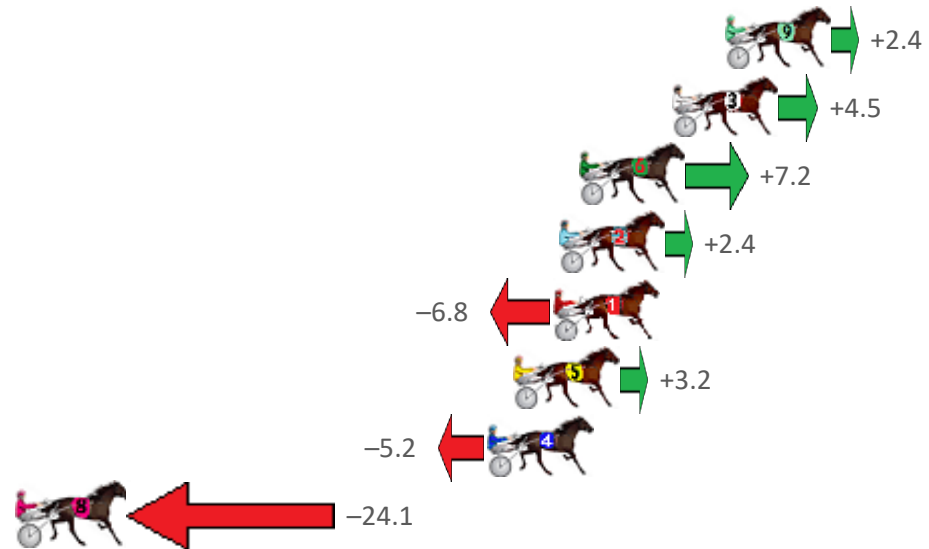

Redcliffe Race 2 Distance 2040m

Wednesday, 22 June 2022

Gross Time: 2:33.90 MileRate: 2:01.40 LeadTime: 31.00s First Qtr: 32.30s Second Qtr: 32.40s Third Qtr: 28.80s Fourth Qtr: 29.40s

NoHorse	Plc	Margin	Time	800Time (W)	400 Time (W)
9 SWEET JASMINE	1	0.0m	2:33.90	58.03s (1)	29.40s (1)
3 LANCELOT BROMAC	2	2.1m	2:34.06	57.87s (1)	29.22s (1)
6 COURAGEOUS SAM	3	5.8m	2:34.35	57.68s (2)	29.65s (2)
2 DIEGO DELGADO	4	6.6m	2:34.41	58.03s (0)	29.22s (0)
1 BETTOR KEEP ROCKING	5	6.8m	2:34.42	58.69s (0)	29.87s (0)
5 MY ULTIMATE VICTOR	6	8.4m	2:34.55	57.97s (1)	29.41s (2)
4 THE RAGNBONE MAN	7	9.4m	2:34.62	58.58s (0)	29.75s (0)
8 HEAD NOISE	8	74.1m	2:39.61	59.94s (0)	30.80s (0)

Finish Position and metres gained from 800m

Sectionals
Powered
by

Home of PJ Harness Analyser

Want to know how successful PJ Harness Analyser is?
Click here for regular updates

www.pjdata.com.au admin@pjdata.com.au www.facebook.com/PJHarnessRacing

The Racing Queensland Board (trading as Racing Queensland) and provider are not responsible for the completeness or accuracy of any of the information contained herein, and makes no representations about its suitability for any purpose.