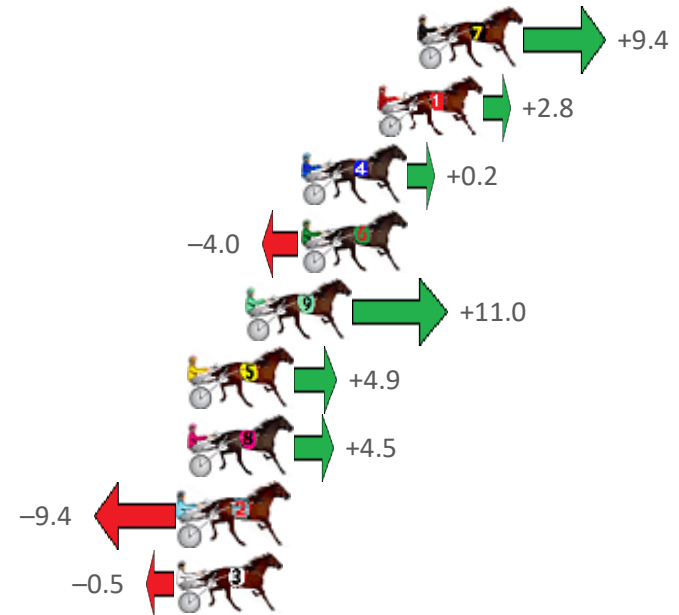

Redcliffe Race 4 Distance 1780m

Wednesday, 22 June 2022

Gross Time: 2:10.40 MileRate: 1:57.90 LeadTime: 11.30s First Qtr: 29.10s Second Qtr: 29.90s Third Qtr: 29.50s Fourth Qtr: 30.60s

NoHorse	Plc	Margin	Time	800Time (W)	400 Time (W)
7 ROSARITO	1	0.0m	2:10.40	59.40s (0)	29.95s (0)
1 OCEAN LANE	2	1.6m	2:10.53	59.89s (0)	30.39s (0)
4 POLKA DOT DANCE	3	4.6m	2:10.77	60.09s (1)	30.46s (1)
6 TEE RAVELLING	4	4.6m	2:10.77	60.40s (1)	30.81s (1)
9 ALTANA BLUE	5	6.8m	2:10.94	59.28s (1)	30.05s (3)
5 IDEAL TIGER	6	9.1m	2:11.13	59.73s (0)	30.43s (1)
8 MISSINMEMATE	7	9.1m	2:11.13	59.76s (1)	30.39s (2)
2 ROCKINDOWNUNDER	8	9.4m	2:11.15	60.80s (0)	31.32s (0)
3 OUR BOY BOBBY	9	9.5m	2:11.16	60.14s (1)	30.61s (3)

Finish Position and metres gained from 800m

Sectionals
Powered
by

Home of PJ Harness Analyser

Want to know how successful PJ Harness Analyser is?
Click here for regular updates

www.pjdata.com.au admin@pjdata.com.au www.facebook.com/PJHarnessRacing

The Racing Queensland Board (trading as Racing Queensland) and provider are not responsible for the completeness or accuracy of any of the information contained herein, and makes no representations about its suitability for any purpose.