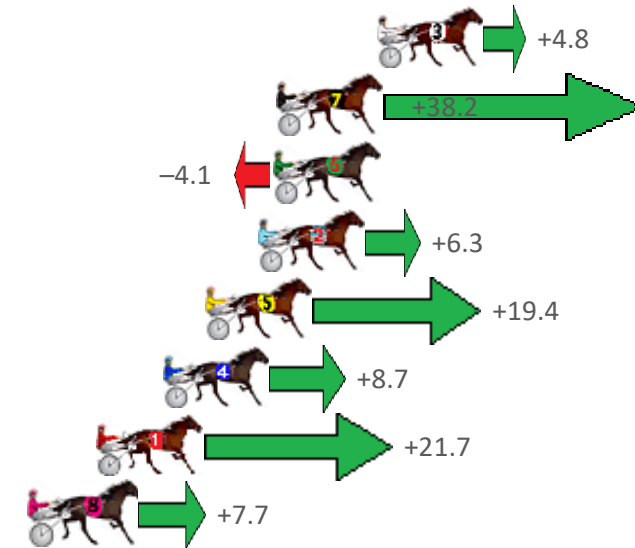

Redcliffe Race 9 Distance 1780m

Wednesday, 22 June 2022

Gross Time: 2:15.80 MileRate: 2:02.80 LeadTime: 10.00s First Qtr: 30.80s Second Qtr: 32.60s Third Qtr: 30.80s Fourth Qtr: 31.60s

NoHorse	Plc	Margin	Time	800Time (W)	400 Time (W)
3 GRAYSON	1	0.0m	2:15.80	62.03s (0)	31.13s (0)
7 EMMALEEN	2	4.0m	2:16.13	59.44s (0)	29.97s (0)
6 NIZHONI	3	4.1m	2:16.14	62.72s (0)	31.92s (0)
2 GHOST TRAIN	4	4.7m	2:16.19	61.91s (0)	31.15s (0)
5 CEE SIXTY THREE	5	6.8m	2:16.36	60.90s (0)	30.59s (1)
4 MOON OVER MONTAN	6	8.5m	2:16.50	61.73s (0)	31.45s (1)
1 OUTER CHANGE	7	11.1m	2:16.72	60.72s (0)	30.95s (0)
8 TONY'S SECRET	8	13.7m	2:16.93	61.80s (0)	31.51s (1)

Finish Position and metres gained from 800m

Sectionals
Powered
by

Home of PJ Harness Analyser

Want to know how successful PJ Harness Analyser is?
Click here for regular updates

www.pjdata.com.au admin@pjdata.com.au www.facebook.com/PJHarnessRacing