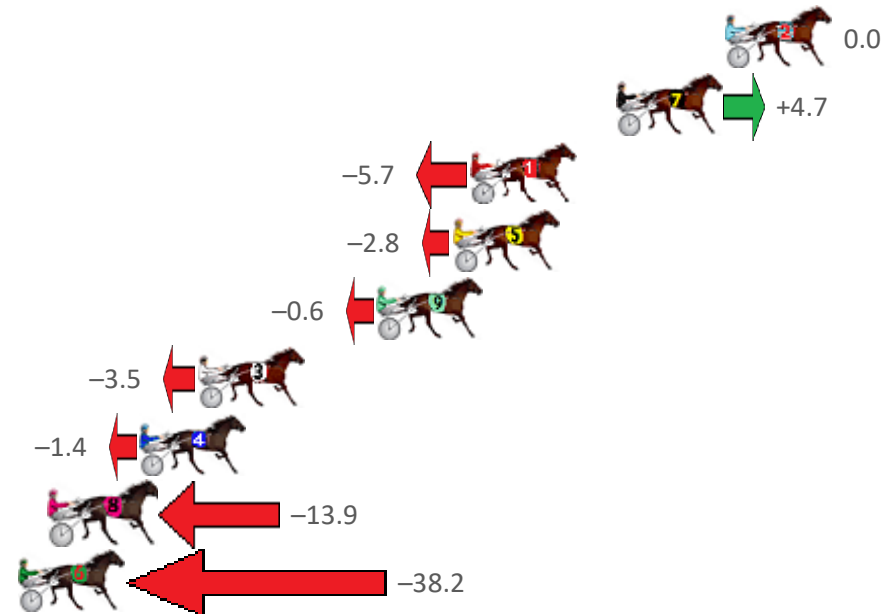

Redcliffe Race 6 Distance 1780m

Monday, 25 July 2022

Gross Time: 2:13.00 MileRate: 2:00.20 LeadTime: 12.00s First Qtr: 31.50s Second Qtr: 31.50s Third Qtr: 29.30s Fourth Qtr: 28.70s

NoHorse	Plc	Margin	Time	800Time (W)	400 Time (W)
2 CAPTAIN BRAVEHEART	1	0.0m	2:13.00	58.00s (0)	28.70s (0)
7 SHEZALUCKYLADY	2	4.3m	2:13.32	57.66s (0)	28.36s (0)
1 SHAKATIE	3	10.1m	2:13.76	58.41s (0)	29.11s (0)
5 CONNIES SPIRIT	4	10.8m	2:13.81	58.20s (1)	29.03s (2)
9 PAGO PAGO	5	13.8m	2:14.04	58.04s (0)	28.73s (0)
3 FLY CHEVAL	6	20.9m	2:14.57	58.25s (1)	28.96s (1)
4 MISTER WOODPORT	7	23.2m	2:14.75	58.10s (1)	28.81s (2)
8 DOOLITTLE DANDY	8	26.7m	2:15.01	59.00s (1)	29.79s (1)
6 BEARS BEST	9	42.0m	2:16.16	60.75s (1)	31.33s (1)

Finish Position and metres gained from 800m

Sectionals
Powered
by

Home of PJ Harness Analyser

Want to know how successful PJ Harness Analyser is?
Click here for regular updates

www.pjdata.com.au admin@pjdata.com.au www.facebook.com/PJHarnessRacing

The Racing Queensland Board (trading as Racing Queensland) and provider are not responsible for the completeness or accuracy of any of the information contained herein, and makes no representations about its suitability for any purpose.