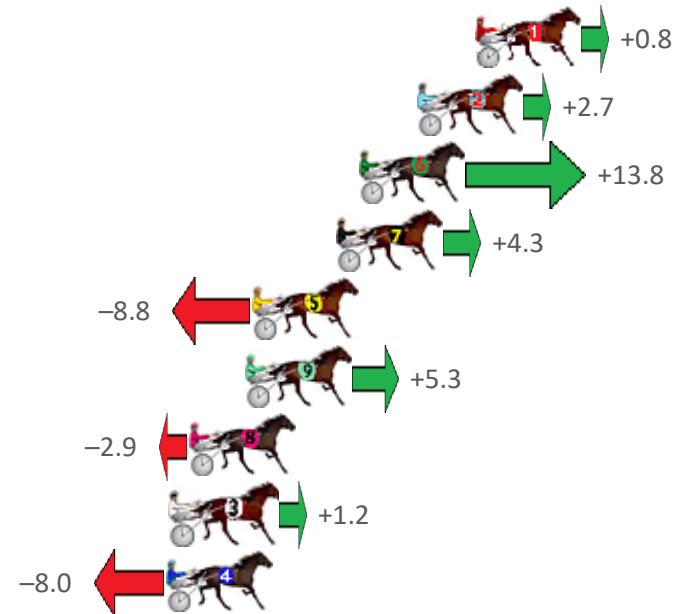

Redcliffe Race 9 Distance 1780m

Monday, 25 July 2022

Gross Time: 2:13.20 MileRate: 2:00.40 LeadTime: 11.60s First Qtr: 30.90s Second Qtr: 31.70s Third Qtr: 29.00s Fourth Qtr: 30.00s

NoHorse	Plc	Margin	Time	800Time (W)	400 Time (W)
1 TICK OF THE CLOCK	1	0.0m	2:13.20	58.94s (0)	30.00s (0)
2 BEEF CITY STARZZZ	2	2.3m	2:13.38	58.80s (0)	29.84s (0)
6 GO JO JOLT	3	4.6m	2:13.56	57.99s (1)	29.43s (2)
7 BELLA GODIVA	4	5.5m	2:13.63	58.68s (0)	29.74s (0)
5 FORTYFIVE ROCK	5	8.8m	2:13.89	59.65s (1)	30.58s (1)
9 ITSMEGS	6	9.1m	2:13.92	58.61s (0)	29.66s (0)
8 TOOLITTLETOOLATE	7	11.3m	2:14.09	59.21s (1)	30.29s (2)
3 ELPINE SALLY	8	12.0m	2:14.14	58.91s (1)	30.10s (1)
4 MUSTANG DUDE	9	12.2m	2:14.16	59.59s (1)	30.51s (1)

Finish Position and metres gained from 800m

Sectionals
Powered
by

Home of PJ Harness Analyser

Want to know how successful PJ Harness Analyser is?
Click here for regular updates

www.pjdata.com.au admin@pjdata.com.au www.facebook.com/PJHarnessRacing

The Racing Queensland Board (trading as Racing Queensland) and provider are not responsible for the completeness or accuracy of any of the information contained herein, and makes no representations about its suitability for any purpose.