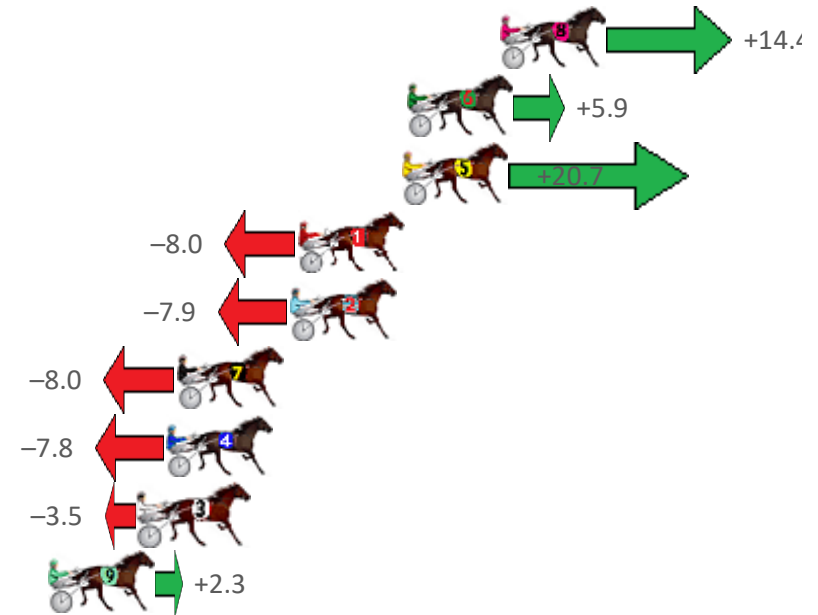

Redcliffe Race 5 Distance 1780m

Monday, 25 July 2022

Gross Time: 2:09.20 MileRate: 1:56.80 LeadTime: 11.00s First Qtr: 28.50s Second Qtr: 30.50s Third Qtr: 28.70s Fourth Qtr: 30.50s

NoHorse	Plc	Margin	Time	800Time (W)	400 Time (W)
8 MONTANA EXPRESS	1	0.0m	2:09.20	58.14s (1)	30.11s (2)
6 HEARTBREAK	2	3.7m	2:09.50	58.77s (1)	30.72s (2)
5 CHANCELESS CENTURY	3	3.9m	2:09.51	57.68s (1)	29.93s (2)
1 TRACER BULLET	4	8.0m	2:09.84	59.79s (1)	31.09s (1)
2 MASTER CHARLES	5	8.3m	2:09.86	59.78s (0)	31.13s (0)
7 MOONLIGHT BUTCHER	6	12.8m	2:10.22	59.79s (0)	31.11s (0)
4 PEBBLE SANDS	7	13.2m	2:10.25	59.77s (1)	31.08s (1)
3 CALVERT HOT SHOT	8	14.3m	2:10.34	59.46s (0)	30.90s (0)
9 OLD ENGLISH	9	17.9m	2:10.63	59.03s (1)	30.99s (1)

Finish Position and metres gained from 800m

Sectionals
Powered
by

Home of PJ Harness Analyser

Want to know how successful PJ Harness Analyser is?
Click here for regular updates

www.pjdata.com.au admin@pjdata.com.au www.facebook.com/PJHarnessRacing