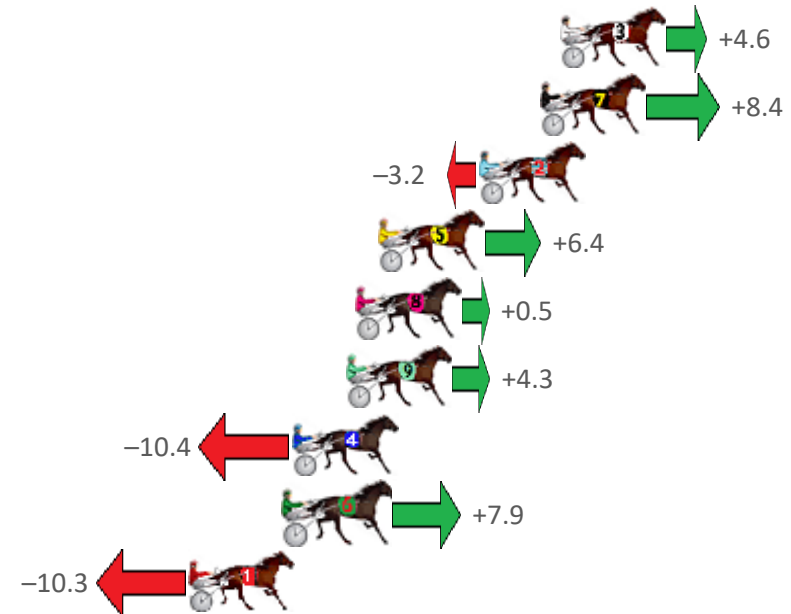

Redcliffe Race 8 Distance 1780m

Monday, 25 July 2022

Gross Time: 2:13.70 MileRate: 2:00.90 LeadTime: 11.60s First Qtr: 31.60s Second Qtr: 32.40s Third Qtr: 28.60s Fourth Qtr: 29.50s

NoHorse	Plc	Margin	Time	800Time (W)	400 Time (W)
3 FORGIVE ME	1	0.0m	2:13.70	57.77s (1)	29.15s (1)
7 MY SECRET BEACH	2	0.8m	2:13.76	57.49s (0)	28.81s (0)
2 ILLAWONG DREAMTIM	3	3.2m	2:13.95	58.33s (0)	29.73s (0)
5 TACTFILLY MIRACLE	4	7.2m	2:14.26	57.64s (0)	28.94s (0)
8 HIT THE TRACK	5	8.1m	2:14.33	58.06s (1)	29.40s (1)
9 GRIGORA	6	8.5m	2:14.36	57.79s (1)	29.11s (1)
4 MAJOR GRANDEUR	7	10.6m	2:14.52	58.85s (1)	30.25s (1)
6 JUKEBOX JET	8	10.9m	2:14.54	57.53s (0)	28.95s (1)
1 ALWAYS AT NIGHT	9	14.7m	2:14.84	58.84s (0)	30.17s (0)

Finish Position and metres gained from 800m

Sectionals
Powered
by

Home of PJ Harness Analyser

Want to know how successful PJ Harness Analyser is?
Click here for regular updates

www.pjdata.com.au admin@pjdata.com.au www.facebook.com/PJHarnessRacing

The Racing Queensland Board (trading as Racing Queensland) and provider are not responsible for the completeness or accuracy of any of the information contained herein, and makes no representations about its suitability for any purpose.