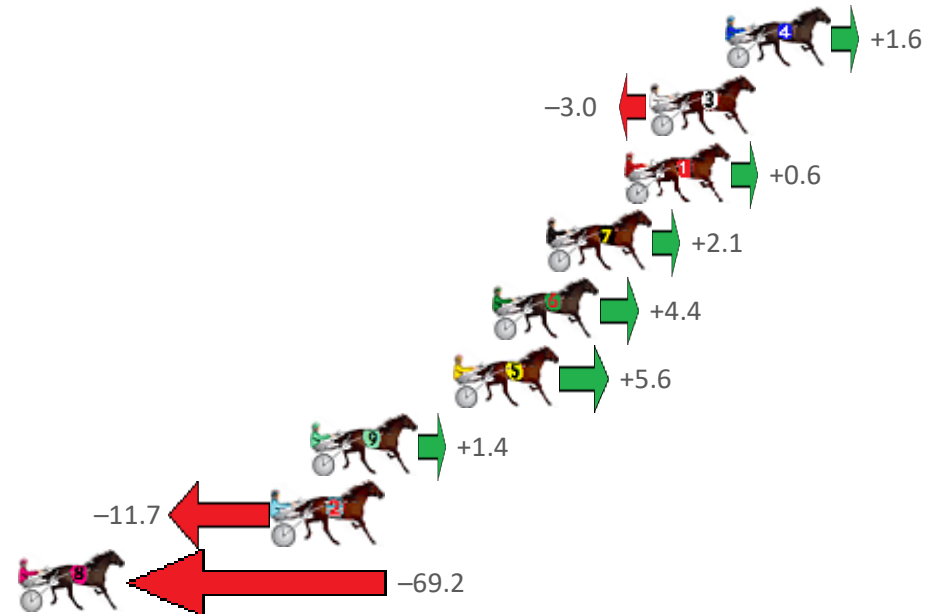

Redcliffe Race 1 Distance 1780m

Monday, 25 July 2022

Gross Time: 2:07.50 MileRate: 1:55.30 LeadTime: 11.20s First Qtr: 30.00s Second Qtr: 30.40s Third Qtr: 27.40s Fourth Qtr: 28.50s

NoHorse	Plc	Margin	Time	800Time (W)	400 Time (W)
4 MISTY CREEK	1	0.0m	2:07.50	55.79s (1)	28.41s (1)
3 THERESACHANCE	2	3.0m	2:07.72	56.11s (0)	28.71s (0)
1 DOCTA FEELGOOD	3	4.0m	2:07.80	55.86s (0)	28.46s (0)
7 WEEWAH	4	7.1m	2:08.03	55.75s (0)	28.31s (0)
6 ARTHUR LOWE	5	9.2m	2:08.19	55.59s (0)	28.12s (0)
5 SAVING MAJOR PERCY	6	10.8m	2:08.31	55.51s (1)	27.92s (2)
9 JUMPING JOLT	7	16.4m	2:08.73	55.80s (0)	28.29s (0)
2 OHOKA ROYAL	8	17.9m	2:08.84	56.71s (1)	29.02s (1)
8 LOCHIEL	9	80.6m	2:13.53	60.71s (1)	32.95s (1)

Finish Position and metres gained from 800m

Sectionals
Powered
by

Home of PJ Harness Analyser

Want to know how successful PJ Harness Analyser is?
Click here for regular updates

www.pjdata.com.au admin@pjdata.com.au www.facebook.com/PJHarnessRacing