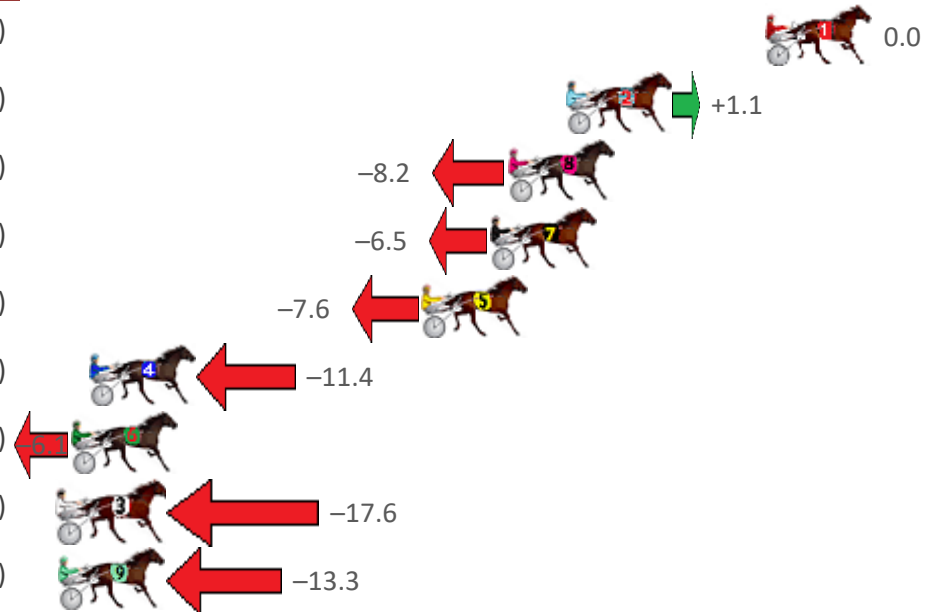

Redcliffe Race 4 Distance 1780m

Monday, 25 July 2022

Gross Time: 2:09.90 MileRate: 1:57.40 LeadTime: 11.60s First Qtr: 29.40s Second Qtr: 30.80s Third Qtr: 28.80s Fourth Qtr: 29.30s

No	Horse	Plc	Margin	Time	800Time (W)	400 Time (W)
1	GLITTER STRIP	1	0.0m	2:09.90	58.10s (0)	29.30s (0)
2	BETTOR MEMORIES	2	7.9m	2:10.51	58.02s (0)	29.12s (0)
8	CHUMP CHOP	3	10.2m	2:10.68	58.69s (1)	29.78s (1)
7	BUSTN FEELZ GOOD	4	10.9m	2:10.74	58.57s (0)	29.72s (0)
5	GINATIANO	5	13.6m	2:10.95	58.65s (1)	29.69s (1)
4	MY ULTIMATE LOUIE	6	26.8m	2:11.96	58.92s (0)	29.77s (0)
6	BUTCHERFEELGOOD	7	27.5m	2:12.01	58.54s (1)	29.39s (1)
3	PERFECT FEELING	8	28.0m	2:12.05	59.37s (1)	30.07s (1)
9	GOSLING IN FLIGHT	9	28.5m	2:12.09	59.06s (1)	29.89s (2)

Finish Position and metres gained from 800m

Sectionals
Powered
by

Home of PJ Harness Analyser

Want to know how successful PJ Harness Analyser is?
Click here for regular updates

www.pjdata.com.au admin@pjdata.com.au www.facebook.com/PJHarnessRacing