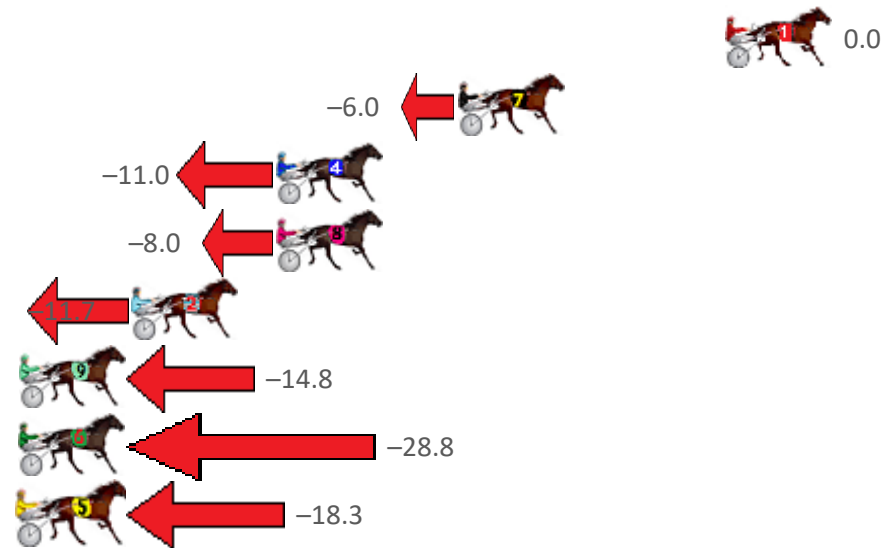

Redcliffe Race 2 Distance 2040m

Monday, 25 July 2022

Gross Time: 2:28.60 MileRate: 1:57.30 LeadTime: 30.80s First Qtr: 30.70s Second Qtr: 30.00s Third Qtr: 28.20s Fourth Qtr: 28.90s

NoHorse	Plc	Margin	Time	800Time (W)	400 Time (W)
1 OYSTER STRIDE	1	0.0m	2:28.60	57.10s (0)	28.90s (0)
7 KEAYANG TARA	2	10.6m	2:29.40	57.53s (0)	29.33s (0)
4 LIFEINHEAVEN	3	17.8m	2:29.95	57.88s (1)	29.66s (2)
8 ROCKNROLL MAX	4	17.8m	2:29.95	57.67s (0)	29.52s (0)
2 MAKE MINE JOE	5	23.5m	2:30.38	57.93s (1)	29.74s (1)
9 TORQUE IS MY GIRL	6	30.4m	2:30.91	58.15s (0)	29.82s (0)
6 FIRE AND ICE	7	31.2m	2:30.97	59.14s (1)	30.91s (1)
5 DANCELIKEANANGEL	8	35.7m	2:31.31	58.40s (1)	30.52s (2)

Finish Position and metres gained from 800m

Sectionals
Powered
by

Home of PJ Harness Analyser

Want to know how successful PJ Harness Analyser is?
Click here for regular updates

www.pjdata.com.au admin@pjdata.com.au www.facebook.com/PJHarnessRacing

The Racing Queensland Board (trading as Racing Queensland) and provider are not responsible for the completeness or accuracy of any of the information contained herein, and makes no representations about its suitability for any purpose.