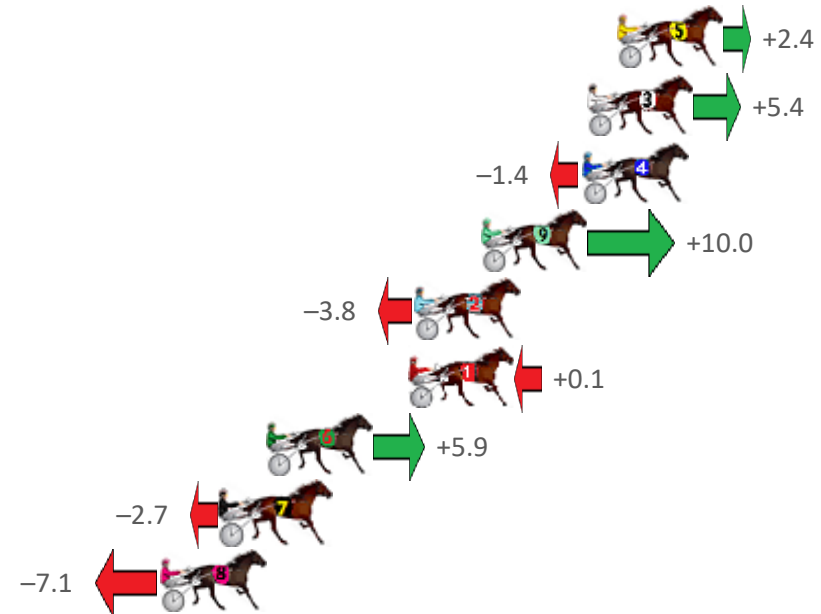

Redcliffe Race 7 Distance 1780m

Monday, 25 July 2022

Gross Time: 2:15.10 MileRate: 2:02.20 LeadTime: 11.50s First Qtr: 30.80s Second Qtr: 33.00s Third Qtr: 29.90s Fourth Qtr: 29.90s

NoHorse	Plc	Margin	Time	800Time (W)	400 Time (W)
5 OUR DOLLY	1	0.0m	2:15.10	59.62s (1)	29.90s (1)
3 WEASEL	2	1.2m	2:15.19	59.40s (1)	29.77s (2)
4 WAVEDANCER	3	1.4m	2:15.21	59.90s (0)	30.00s (0)
9 WEDDING NIGHT	4	5.4m	2:15.52	59.06s (1)	29.68s (2)
2 PAGEANTRY	5	8.0m	2:15.73	60.08s (0)	30.14s (0)
1 MANY DELIGHTS	6	8.3m	2:15.75	59.79s (0)	29.85s (0)
6 FLOORLESS	7	13.9m	2:16.19	59.36s (1)	29.88s (1)
7 WILLSINTOWN	8	15.7m	2:16.33	60.00s (0)	30.07s (0)
8 KILLER DRAGON	9	18.1m	2:16.52	60.33s (1)	30.61s (1)

Finish Position and metres gained from 800m

Sectionals
Powered
by

Home of PJ Harness Analyser

Want to know how successful PJ Harness Analyser is?
Click here for regular updates

www.pjdata.com.au admin@pjdata.com.au www.facebook.com/PJHarnessRacing