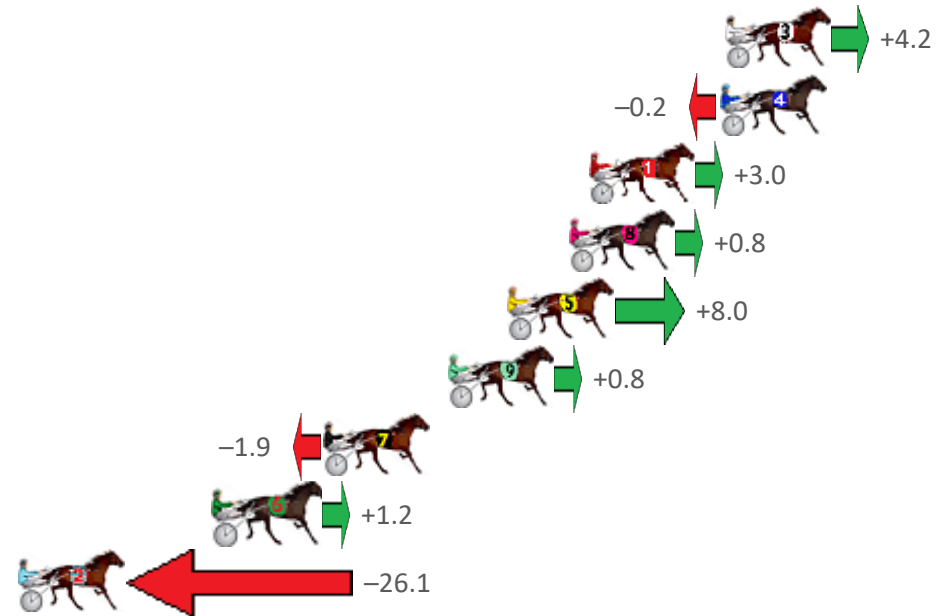

Redcliffe Race 3 Distance 1780m

Monday, 25 July 2022

Gross Time: 2:10.70 MileRate: 1:58.20 LeadTime: 11.00s First Qtr: 30.50s Second Qtr: 32.00s Third Qtr: 28.60s Fourth Qtr: 28.60s

NoHorse	Plc	Margin	Time	800Time (W)	400 Time (W)
3 CUPCAKESNWHIPCREA	1	0.0m	2:10.70	56.90s (0)	28.29s (0)
4 MAFFIOSO GIRL	2	0.2m	2:10.72	57.21s (0)	28.61s (0)
1 WESTERN SHOWGIRL	3	5.4m	2:11.11	56.99s (0)	28.37s (0)
8 TINGE OF FEAR	4	6.2m	2:11.17	57.14s (1)	28.69s (2)
5 EVERYTHING HAPPENS	5	8.6m	2:11.35	56.63s (1)	28.67s (3)
9 OCEAN LANE	6	11.0m	2:11.53	57.14s (1)	28.71s (2)
7 SHARP SHOOTER	7	15.9m	2:11.89	57.34s (0)	28.78s (0)
6 BONZA GUY	8	20.2m	2:12.22	57.11s (1)	27.76s (0)
2 JACKBKWIK	9	28.7m	2:12.86	59.06s (1)	30.26s (1)

Finish Position and metres gained from 800m

Sectionals
Powered
by

Home of PJ Harness Analyser

Want to know how successful PJ Harness Analyser is?
Click here for regular updates

www.pjdata.com.au admin@pjdata.com.au www.facebook.com/PJHarnessRacing