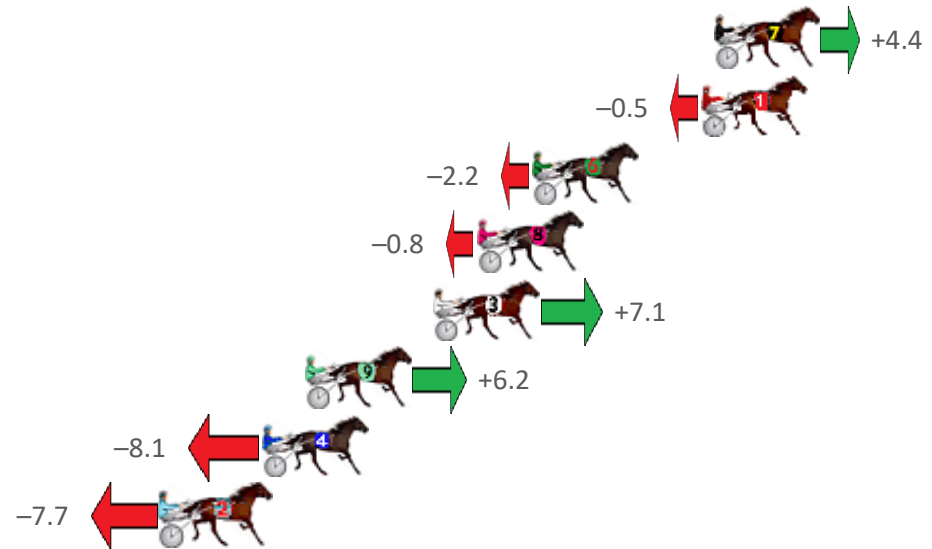

Redcliffe Race 3 Distance 2040m

Wednesday, 27 July 2022

Gross Time: 2:32.90 MileRate: 2:00.60 LeadTime: 32.10s First Qtr: 30.70s Second Qtr: 32.00s Third Qtr: 28.90s Fourth Qtr: 29.20s

No	Horse	Plc	Margin	Time	800Time (W)	400 Time (W)
7	BUKTHSYSTEM	1	0.0m	2:32.90	57.78s (0)	28.88s (0)
1	BRILLIANT ART	2	0.5m	2:32.94	58.14s (0)	29.24s (0)
6	DIGYOURHEELSIN	3	7.2m	2:33.45	58.26s (1)	29.45s (1)
8	REGAL NIGHTSHADE	4	9.4m	2:33.62	58.16s (0)	29.20s (0)
3	POLKA DOT DANCE	5	11.1m	2:33.75	57.59s (1)	29.63s (2)
9	SHADYS DELIGHT	6	16.2m	2:34.14	57.65s (1)	29.64s (2)
4	MERGE RIGHT	7	17.9m	2:34.27	58.68s (1)	29.82s (1)
2	JELIGNITE JACK	8	21.9m	2:34.58	58.66s (1)	29.70s (1)

Finish Position and metres gained from 800m

Sectionals
Powered
by

Home of PJ Harness Analyser

Want to know how successful PJ Harness Analyser is?
Click here for regular updates

www.pjdata.com.au admin@pjdata.com.au www.facebook.com/PJHarnessRacing

The Racing Queensland Board (trading as Racing Queensland) and provider are not responsible for the completeness or accuracy of any of the information contained herein, and makes no representations about its suitability for any purpose.