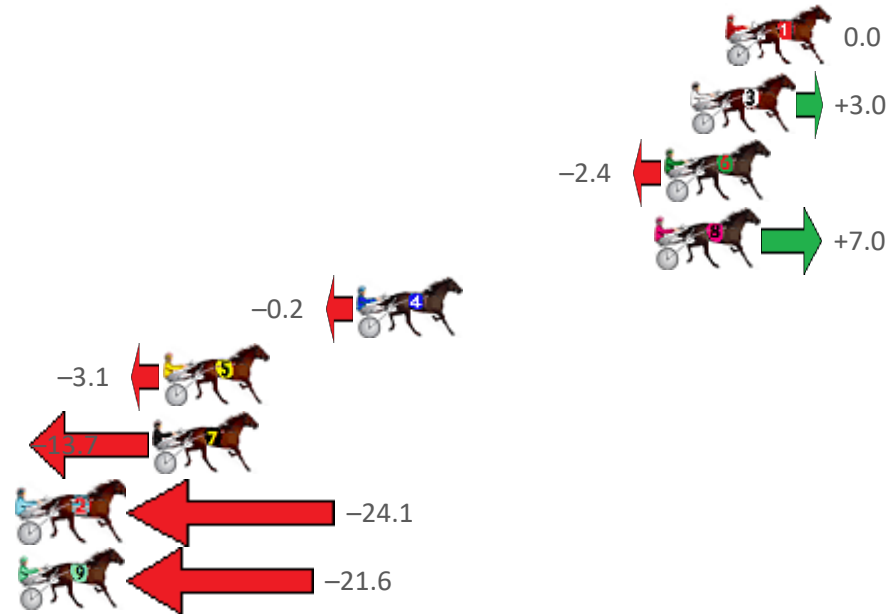

Redcliffe Race 4 Distance 1780m

Wednesday, 27 July 2022

Gross Time: 2:12.90 MileRate: 2:00.10 LeadTime: 11.40s First Qtr: 30.30s Second Qtr: 33.20s Third Qtr: 28.60s Fourth Qtr: 29.40s

NoHorse	Plc	Margin	Time	800Time (W)	400 Time (W)
1 DOOLITTLE DEXTER	1	0.0m	2:12.90	58.00s (0)	29.40s (0)
3 THE RAGNBONE MAN	2	1.4m	2:13.01	57.78s (1)	29.18s (1)
6 COURAGEOUS SAM	3	2.4m	2:13.09	58.17s (1)	29.56s (1)
8 UNDERTHEKILT	4	2.8m	2:13.12	57.50s (1)	28.98s (1)
4 LARA BAY	5	14.6m	2:14.03	58.01s (1)	29.56s (2)
5 BETTING BARON	6	22.3m	2:14.62	58.22s (1)	29.60s (1)
7 LESVOS LAD	7	22.7m	2:14.65	58.99s (0)	30.39s (0)
2 SHOWEM SIMON	8	28.3m	2:15.08	59.74s (0)	31.12s (0)
9 RAFFERTY DELIGHTS	9	35.0m	2:15.60	59.56s (0)	30.77s (0)

Finish Position and metres gained from 800m

Sectionals
Powered
by

Home of PJ Harness Analyser

Want to know how successful PJ Harness Analyser is?
Click here for regular updates

www.pjdata.com.au admin@pjdata.com.au www.facebook.com/PJHarnessRacing

The Racing Queensland Board (trading as Racing Queensland) and provider are not responsible for the completeness or accuracy of any of the information contained herein, and makes no representations about its suitability for any purpose.