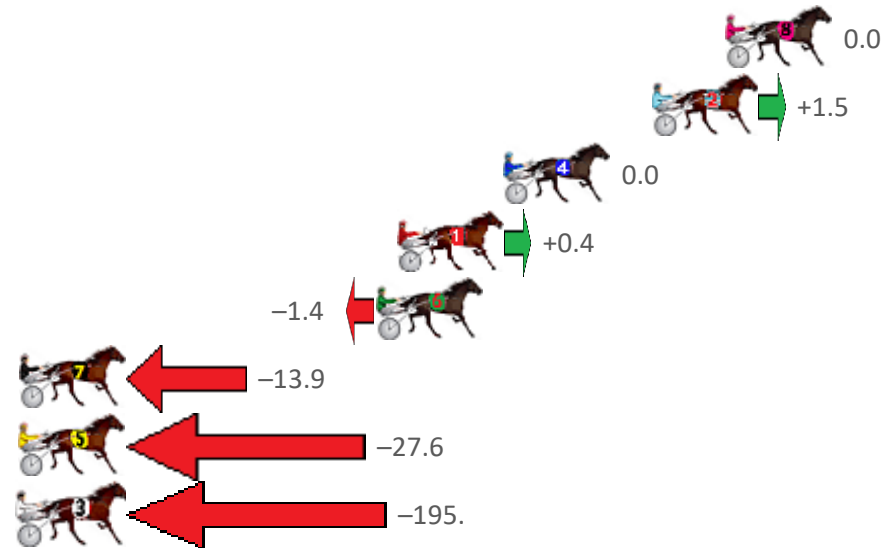

Redcliffe Race 9 Distance 1780m

Wednesday, 27 July 2022

Gross Time: 2:12.50 MileRate: 1:59.80 LeadTime: 11.70s First Qtr: 29.80s Second Qtr: 30.90s Third Qtr: 29.80s Fourth Qtr: 30.30s

NoHorse	Plc	Margin	Time	800Time (W)	400 Time (W)
8 IM THE BOUNTY HUNTE	1	0.0m	2:12.50	60.10s (0)	30.30s (0)
2 FLASH FREDDIE	2	2.9m	2:12.73	59.99s (0)	30.19s (0)
4 FURIOSA	3	8.8m	2:13.20	60.10s (0)	30.27s (0)
1 BUSTABALLOON	4	13.0m	2:13.53	60.07s (0)	30.06s (0)
6 SHESHERZ	5	13.8m	2:13.59	60.20s (1)	30.19s (2)
7 DONT YOU BE NAUGHTY	6	33.1m	2:15.13	61.14s (0)	31.35s (1)
5 KING OF KAOS	7	35.6m	2:15.32	62.16s (1)	32.06s (1)
3 BERTILS WATCH ME	8	230.8m	2:30.81	74.73s (0)	37.89s (0)

Finish Position and metres gained from 800m

Sectionals
Powered
by

Home of PJ Harness Analyser

Want to know how successful PJ Harness Analyser is?
Click here for regular updates

www.pjdata.com.au admin@pjdata.com.au www.facebook.com/PJHarnessRacing

The Racing Queensland Board (trading as Racing Queensland) and provider are not responsible for the completeness or accuracy of any of the information contained herein, and makes no representations about its suitability for any purpose.