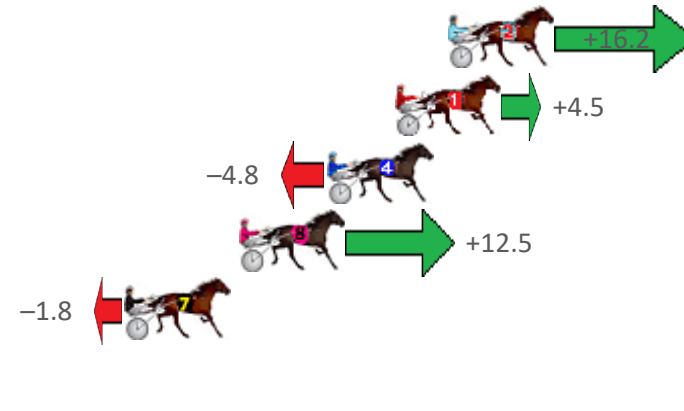

Redcliffe Race 6 Distance 1780m

Wednesday, 27 July 2022

Gross Time: 2:11.30 MileRate: 1:58.70 LeadTime: 12.00s First Qtr: 31.40s Second Qtr: 30.80s Third Qtr: 28.40s Fourth Qtr: 28.70s

NoHorse	Plc	Margin	Time	800Time (W)	400 Time (W)
2 ROCK IT BABY	1	0.0m	2:11.30	55.95s (1)	27.97s (2)
1 MY ULTIMATE VICTOR	2	2.1m	2:11.46	56.78s (0)	28.52s (0)
4 BORSELLINO	3	4.8m	2:11.66	57.44s (0)	29.04s (0)
8 MAHINDI	4	8.3m	2:11.93	56.21s (1)	28.09s (1)
7 O B LEGAL	5	12.8m	2:12.26	57.23s (1)	29.04s (1)
3 MANHATTAN LASS	6	25.3m	2:13.21	57.99s (0)	29.55s (0)

Finish Position and metres gained from 800m

Sectionals
Powered
by

Home of PJ Harness Analyser

Want to know how successful PJ Harness Analyser is?
Click here for regular updates

www.pjdata.com.au admin@pjdata.com.au www.facebook.com/PJHarnessRacing