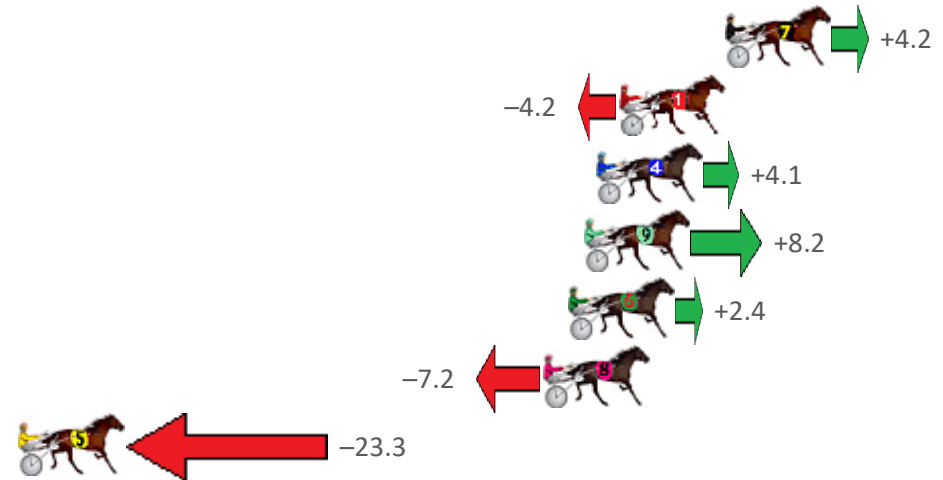

Redcliffe Race 2 Distance 1780m

Wednesday, 27 July 2022

Gross Time: 2:11.10 MileRate: 1:58.50 LeadTime: 11.40s First Qtr: 30.70s Second Qtr: 31.30s Third Qtr: 28.50s Fourth Qtr: 29.20s

NoHorse	Plc	Margin	Time	800Time (W)	400 Time (W)
7 MY ULTIMATE BONDI	1	0.0m	2:11.10	57.40s (0)	28.88s (0)
1 FAVREAU	2	4.2m	2:11.42	58.00s (0)	29.50s (0)
4 LANOCH BOY	3	5.1m	2:11.49	57.41s (1)	28.86s (2)
9 YANKEE C J	4	5.6m	2:11.53	57.11s (1)	28.53s (2)
6 BONNIES A ROCKIN	5	6.2m	2:11.57	57.53s (0)	28.97s (0)
8 DOLLARBILL	6	7.2m	2:11.65	58.22s (1)	29.68s (1)
5 ROSARITO	7	28.3m	2:13.27	59.37s (1)	30.83s (1)

Finish Position and metres gained from 800m

Sectionals
Powered
by

Home of PJ Harness Analyser

Want to know how successful PJ Harness Analyser is?
Click here for regular updates

www.pjdata.com.au admin@pjdata.com.au www.facebook.com/PJHarnessRacing

The Racing Queensland Board (trading as Racing Queensland) and provider are not responsible for the completeness or accuracy of any of the information contained herein, and makes no representations about its suitability for any purpose.