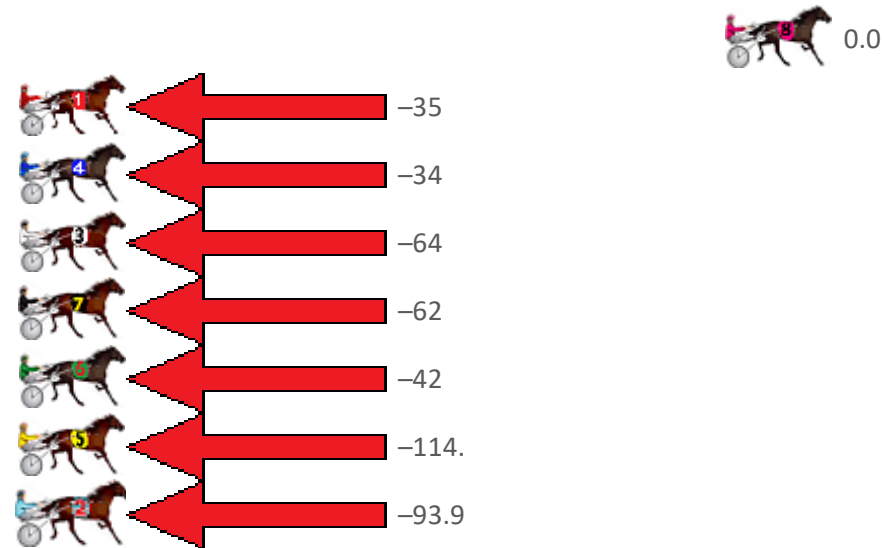

Redcliffe Race 8 Distance 1780m

Wednesday, 27 July 2022

Gross Time: 2:12.20 MileRate: 1:59.50 LeadTime: 11.80s First Qtr: 30.30s Second Qtr: 32.10s Third Qtr: 29.20s Fourth Qtr: 28.80s

NoHorse	Plc	Margin	Time	800Time (W)	400 Time (W)
8 HARRY KANE	1	0.0m	2:12.20	58.00s (0)	28.80s (0)
1 DESTINY BLUES	2	38.8m	2:15.13	60.48s (0)	31.15s (0)
4 GAME KEEPER	3	41.8m	2:15.36	60.42s (1)	30.48s (1)
3 MY GIRL BLAZE	4	67.0m	2:17.27	62.57s (1)	32.59s (1)
7 VILLAGE SMIRKER	5	70.7m	2:17.54	62.46s (0)	32.87s (0)
6 BEARS BEST	6	101.5m	2:19.87	60.99s (0)	31.06s (0)
5 ESSO KAY ESS	7	128.1m	2:21.88	66.25s (0)	36.30s (0)
2 MILLIE FRANCIS	8	273.9m	2:32.91	64.77s (0)	31.94s (0)

Finish Position and metres gained from 800m

Sectionals
Powered
by

Home of PJ Harness Analyser

Want to know how successful PJ Harness Analyser is?
Click here for regular updates

www.pjdata.com.au admin@pjdata.com.au www.facebook.com/PJHarnessRacing