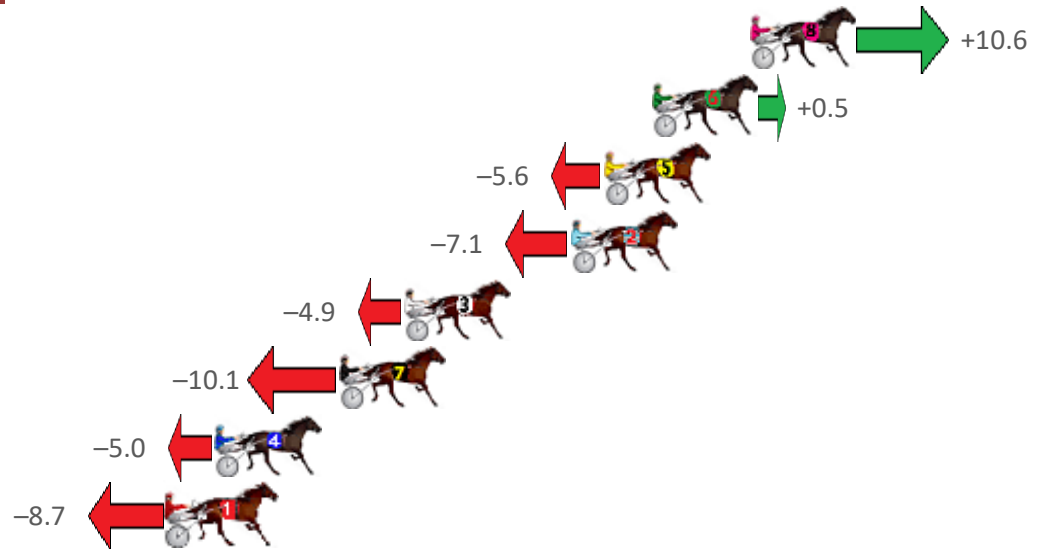

Redcliffe Race 1 Distance 1780m

Wednesday, 27 July 2022

Gross Time: 2:07.10 MileRate: 1:55.00 LeadTime: 11.30s First Qtr: 29.20s Second Qtr: 29.60s Third Qtr: 28.10s Fourth Qtr: 28.90s

NoHorse	Plc	Margin	Time	800Time (W)	400 Time (W)
8 BETTOR JIGGLE	1	0.0m	2:07.10	56.25s (1)	28.01s (2)
6 BRIAN CHRISTOPHER	2	3.9m	2:07.40	56.96s (0)	28.81s (0)
5 MISTERY ROAD	3	5.8m	2:07.54	57.40s (1)	29.17s (1)
2 CHARM OFFENSIVE	4	7.1m	2:07.64	57.50s (0)	29.41s (0)
3 SWEET AS	5	13.7m	2:08.14	57.35s (0)	29.17s (0)
7 KANYE CRUSADER	6	16.3m	2:08.34	57.72s (1)	29.31s (1)
4 TUAPEKA GLORY	7	21.2m	2:08.71	57.35s (1)	29.06s (1)
1 CRAZY SHIPPO	8	23.1m	2:08.85	57.62s (0)	29.30s (0)

Finish Position and metres gained from 800m

Sectionals
Powered
by

Home of PJ Harness Analyser

Want to know how successful PJ Harness Analyser is?
Click here for regular updates

www.pjdata.com.au admin@pjdata.com.au www.facebook.com/PJHarnessRacing

The Racing Queensland Board (trading as Racing Queensland) and provider are not responsible for the completeness or accuracy of any of the information contained herein, and makes no representations about its suitability for any purpose.