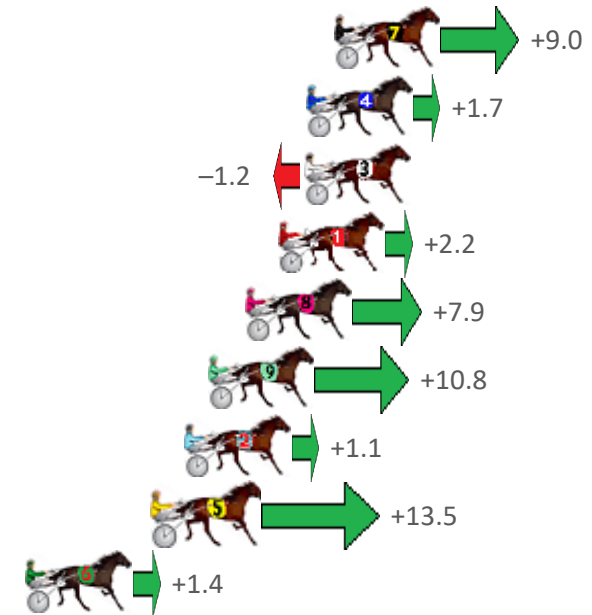

Redcliffe Race 5 Distance 1780m

Wednesday, 27 July 2022

Gross Time: 2:12.80 MileRate: 2:00.10 LeadTime: 11.50s First Qtr: 30.30s Second Qtr: 31.30s Third Qtr: 29.10s Fourth Qtr: 30.60s

NoHorse	Plc	Margin	Time	800Time (W)	400 Time (W)
7 VERMONT	1	0.0m	2:12.80	59.03s (0)	29.81s (0)
4 FEELGOOD EXPRESS	2	1.1m	2:12.89	59.57s (1)	30.56s (1)
3 DEVELSTIX	3	1.2m	2:12.90	59.79s (0)	30.69s (0)
1 TULHURST CUDDLES	4	2.2m	2:12.98	59.54s (0)	30.33s (0)
8 AUNTY EMILY	5	3.5m	2:13.08	59.11s (1)	30.06s (1)
9 CIRCLE LINE	6	5.0m	2:13.20	58.90s (1)	29.82s (1)
2 FREMARKSINDI	7	5.9m	2:13.27	59.62s (1)	30.58s (1)
5 JET FORCE	8	7.1m	2:13.37	58.70s (1)	29.62s (1)
6 WHATA REACTOR	9	12.2m	2:13.78	59.60s (0)	30.37s (0)

Finish Position and metres gained from 800m

Sectionals
Powered
by

Home of PJ Harness Analyser

Want to know how successful PJ Harness Analyser is?
Click here for regular updates

www.pjdata.com.au admin@pjdata.com.au www.facebook.com/PJHarnessRacing

The Racing Queensland Board (trading as Racing Queensland) and provider are not responsible for the completeness or accuracy of any of the information contained herein, and makes no representations about its suitability for any purpose.