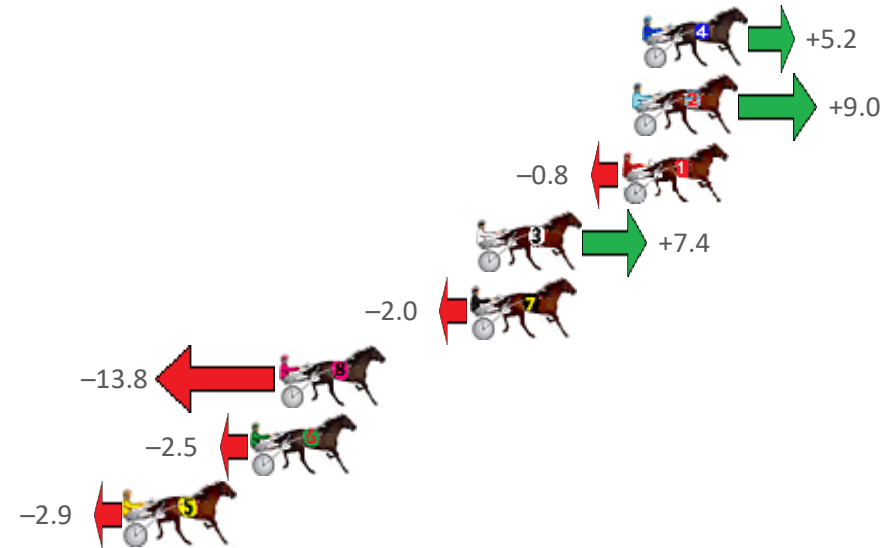

Redcliffe Race 7 Distance 1780m

Wednesday, 27 July 2022

Gross Time: 2:16.00 MileRate: 2:03.00 LeadTime: 11.80s First Qtr: 31.20s Second Qtr: 31.30s Third Qtr: 30.60s Fourth Qtr: 31.10s

NoHorse	Plc	Margin	Time	800Time (W)	400 Time (W)
4 THE WEAPON	1	0.0m	2:16.00	61.30s (1)	30.54s (1)
2 OUTER CHANGE	2	0.4m	2:16.03	61.01s (1)	30.23s (1)
1 HEAVENLY SEA	3	0.8m	2:16.07	61.76s (0)	31.16s (0)
3 THE REAL VANESSA	4	6.6m	2:16.54	61.13s (1)	30.31s (1)
7 GHOST TRAIN	5	6.8m	2:16.55	61.85s (0)	31.07s (0)
8 CHARLIE MY BOY	6	14.4m	2:17.17	62.76s (1)	32.06s (1)
6 CEE SIXTY THREE	7	15.5m	2:17.26	61.89s (0)	31.26s (0)
5 TORI BE	8	20.5m	2:17.67	61.92s (0)	31.28s (0)

Finish Position and metres gained from 800m

Sectionals
Powered
by

Home of PJ Harness Analyser

Want to know how successful PJ Harness Analyser is?
Click here for regular updates

www.pjdata.com.au admin@pjdata.com.au www.facebook.com/PJHarnessRacing