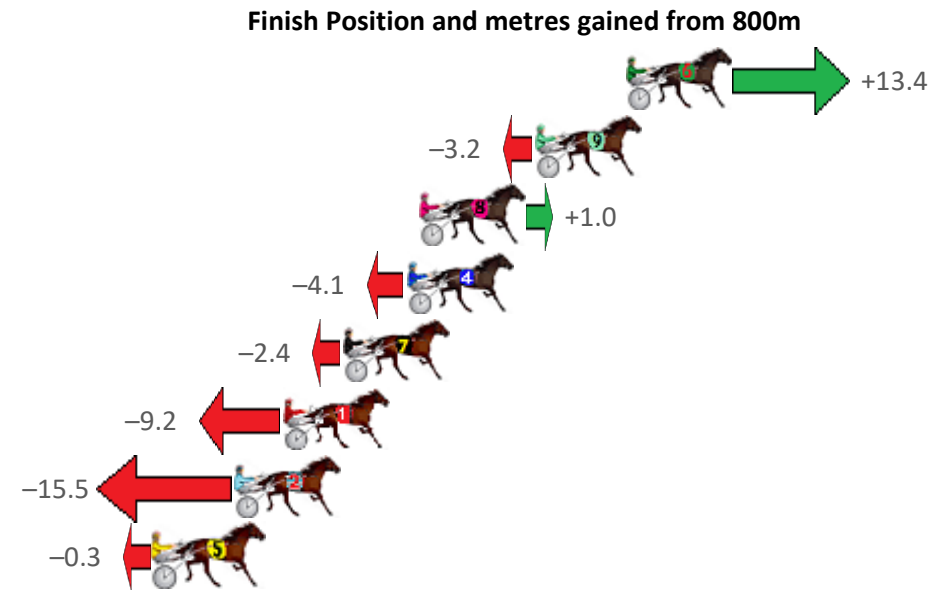

# Redcliffe Race 1 Distance 1780m

Wednesday, 3 August 2022

Gross Time: 2:08.20 MileRate: 1:55.90 LeadTime: 11.10s First Qtr: 29.80s Second Qtr: 30.30s Third Qtr: 28.10s Fourth Qtr: 28.90s

NoHorse	Plc	Margin	Time	800Time (W)	400 Time (W)
6 BETTOR JIGGLE	1	0.0m	2:08.20	56.05s (1)	27.84s (1)
9 MISTY CREEK	2	3.6m	2:08.47	57.23s (1)	29.14s (1)
8 AMERICAN FLYER	3	8.2m	2:08.82	56.93s (1)	28.73s (1)
4 MY ULTIMATE BONDI	4	8.7m	2:08.86	57.29s (1)	29.14s (1)
7 JILLIBY JACKPOT	5	11.2m	2:09.05	57.17s (0)	28.90s (0)
1 CAMROLLER	6	13.6m	2:09.23	57.65s (0)	29.39s (0)
2 YANKEE C J	7	15.5m	2:09.38	58.10s (0)	30.01s (0)
5 SAVING MAJOR PERCY	8	18.7m	2:09.62	57.02s (1)	28.92s (0)