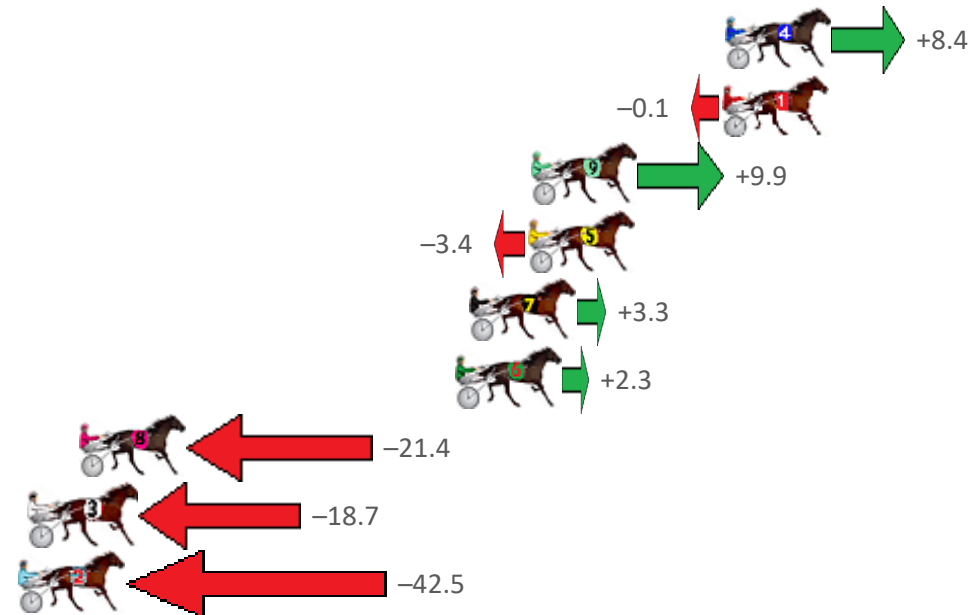

Redcliffe Race 9 Distance 1780m

Wednesday, 3 August 2022

Gross Time: 2:14.60 MileRate: 2:01.70 LeadTime: 11.30s First Qtr: 30.20s Second Qtr: 32.60s Third Qtr: 30.00s Fourth Qtr: 30.50s

NoHorse	Plc	Margin	Time	800Time (W)	400 Time (W)
4 OUTER CHANGE	1	0.0m	2:14.60	59.87s (1)	29.88s (1)
1 HEAVENLY SEA	2	0.1m	2:14.61	60.51s (0)	30.51s (0)
9 GAME KEEPER	3	7.7m	2:15.21	59.76s (1)	29.79s (1)
5 SHEZAMATERIALGIRL	4	7.8m	2:15.22	60.76s (0)	30.76s (0)
7 BOKHARI	5	10.1m	2:15.41	60.25s (0)	30.04s (0)
6 DESTINY BLUES	6	10.7m	2:15.45	60.33s (1)	30.36s (1)
8 MY GIRL BLAZE	7	25.6m	2:16.64	62.11s (1)	32.17s (1)
3 HURRIKANE MEL	8	27.5m	2:16.80	61.91s (0)	31.86s (0)
2 CHARLIE MY BOY	9	112.5m	2:23.58	63.70s (0)	32.21s (0)

Finish Position and metres gained from 800m

Sectionals
Powered
by

Home of PJ Harness Analyser

Want to know how successful PJ Harness Analyser is?
Click here for regular updates

www.pjdata.com.au admin@pjdata.com.au www.facebook.com/PJHarnessRacing

The Racing Queensland Board (trading as Racing Queensland) and provider are not responsible for the completeness or accuracy of any of the information contained herein, and makes no representations about its suitability for any purpose.