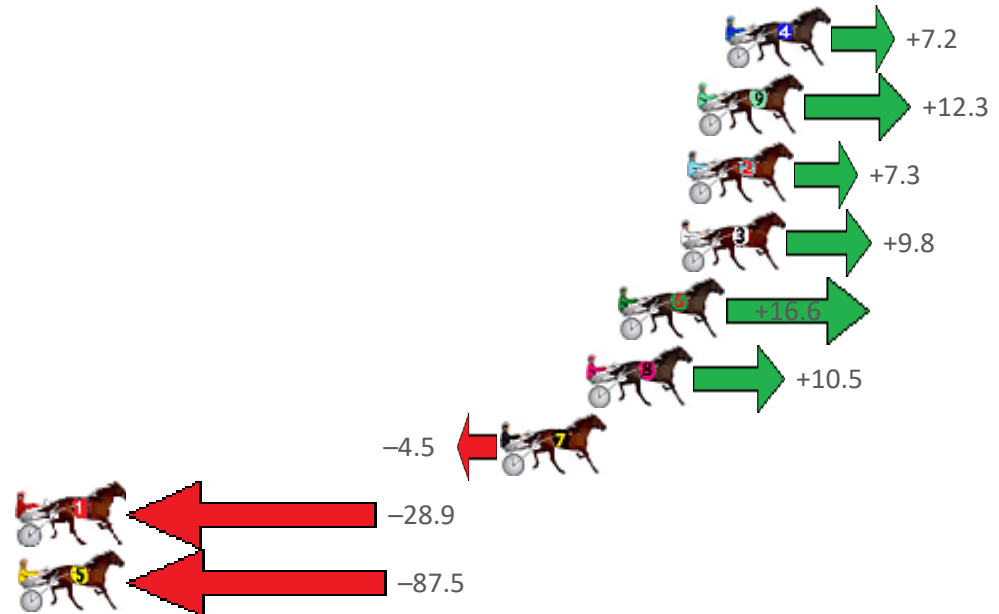

Redcliffe Race 8 Distance 2040m

Wednesday, 3 August 2022

Gross Time: 2:32.80 MileRate: 2:00.60 LeadTime: 30.90s First Qtr: 30.20s Second Qtr: 31.30s Third Qtr: 29.60s Fourth Qtr: 30.80s

NoHorse	Plc	Margin	Time	800Time (W)	400 Time (W)
4 JUST ONE GOOD ONE	1	0.0m	2:32.80	59.86s (1)	30.80s (1)
9 TACTFILLY MIRACLE	2	1.1m	2:32.89	59.48s (0)	29.58s (1)
2 VERMONT	3	1.5m	2:32.92	59.85s (0)	29.93s (1)
3 CIRCLE LINE	4	1.8m	2:32.95	59.66s (1)	30.57s (2)
6 CONNIES SPIRIT	5	4.2m	2:33.14	59.15s (1)	30.06s (2)
8 GETALOADATHISBRO	6	5.5m	2:33.24	59.61s (1)	30.49s (2)
7 ILLAWONG DREAMTIM	7	8.9m	2:33.52	60.74s (0)	30.67s (0)
1 FEEL THE THRILL	8	28.9m	2:35.13	62.57s (0)	32.55s (0)
5 THE RAGNBONE MAN	9	90.5m	2:40.09	66.97s (1)	37.07s (1)

Finish Position and metres gained from 800m

Sectionals
Powered
by

Home of PJ Harness Analyser

Want to know how successful PJ Harness Analyser is?
Click here for regular updates

www.pjdata.com.au admin@pjdata.com.au www.facebook.com/PJHarnessRacing

The Racing Queensland Board (trading as Racing Queensland) and provider are not responsible for the completeness or accuracy of any of the information contained herein, and makes no representations about its suitability for any purpose.