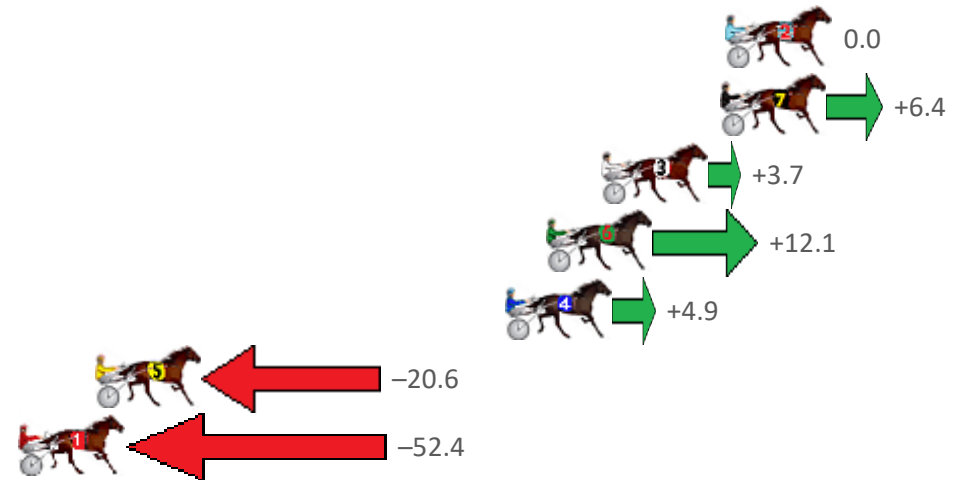

Redcliffe Race 10 Distance 1780m

Wednesday, 3 August 2022

Gross Time: 2:12.00 MileRate: 1:59.30 LeadTime: 11.40s First Qtr: 30.00s Second Qtr: 31.50s Third Qtr: 29.30s Fourth Qtr: 29.80s

NoHorse	Plc	Margin	Time	800Time (W)	400 Time (W)
2 ARKIN WICKED	1	0.0m	2:12.00	59.10s (1)	29.80s (1)
7 CRADOCK	2	0.2m	2:12.02	58.63s (0)	29.49s (0)
3 SIR BOSTON	3	4.9m	2:12.38	58.83s (1)	29.57s (2)
6 HEZA GALVINATOR	4	7.1m	2:12.55	58.21s (1)	29.36s (1)
4 HOLME BOY	5	8.7m	2:12.68	58.74s (1)	29.73s (0)
5 TRUE ORIGINS	6	25.0m	2:13.95	60.61s (1)	31.25s (1)
1 MISTER DELWIN	7	54.0m	2:16.22	62.95s (0)	33.79s (0)

Finish Position and metres gained from 800m

Sectionals
Powered
by

Home of PJ Harness Analyser

Want to know how successful PJ Harness Analyser is?
Click here for regular updates

www.pjdata.com.au admin@pjdata.com.au www.facebook.com/PJHarnessRacing

The Racing Queensland Board (trading as Racing Queensland) and provider are not responsible for the completeness or accuracy of any of the information contained herein, and makes no representations about its suitability for any purpose.