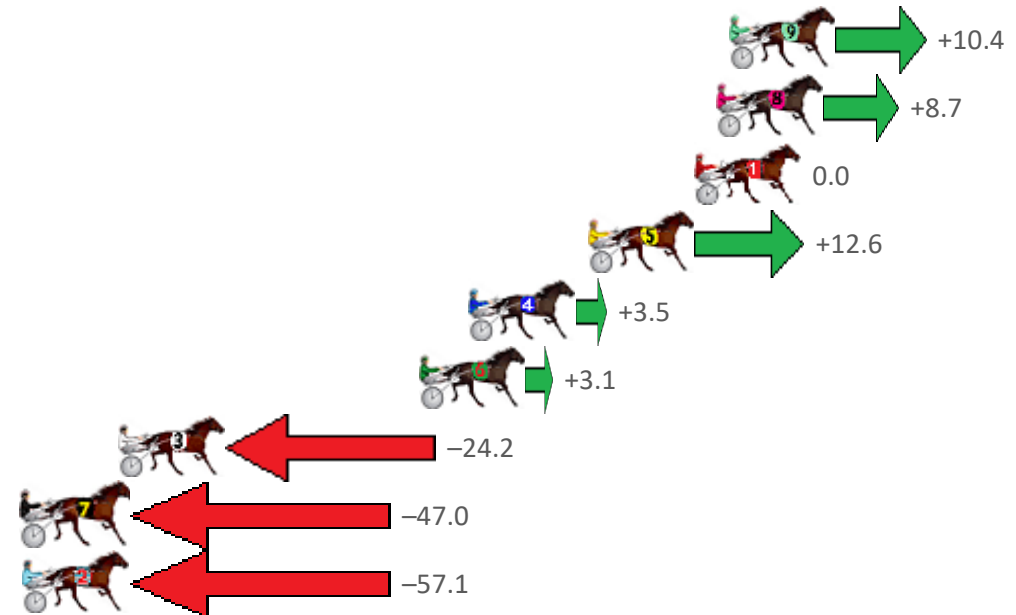

Redcliffe Race 2 Distance 2040m

Wednesday, 3 August 2022

Gross Time: 2:28.60 MileRate: 1:57.20 LeadTime: 29.90s First Qtr: 29.70s Second Qtr: 30.00s Third Qtr: 28.80s Fourth Qtr: 30.20s

NoHorse	Plc	Margin	Time	800Time (W)	400 Time (W)
9 GANGBUSTER	1	0.0m	2:28.60	58.24s (0)	29.25s (0)
8 LUXURY LAD	2	0.5m	2:28.64	58.36s (1)	30.06s (1)
1 BRILLIANT ART	3	1.4m	2:28.71	59.00s (0)	30.31s (0)
5 WHOSTOLEMYPIGEON	4	5.6m	2:29.04	58.08s (1)	29.91s (3)
4 SPECIALANDIKNOWIT	5	10.3m	2:29.41	58.74s (1)	30.36s (2)
6 LUCKY NUTTER	6	12.3m	2:29.57	58.77s (0)	29.85s (0)
3 DOLLARBILL	7	24.2m	2:30.51	60.77s (1)	31.48s (1)
7 TACT FERGIE	8	53.0m	2:32.79	62.45s (0)	33.55s (0)
2 CANDYKANE	9	62.3m	2:33.53	63.19s (1)	34.01s (1)

Finish Position and metres gained from 800m

Sectionals
Powered
by

Home of PJ Harness Analyser

Want to know how successful PJ Harness Analyser is?
Click here for regular updates

www.pjdata.com.au admin@pjdata.com.au www.facebook.com/PJHarnessRacing