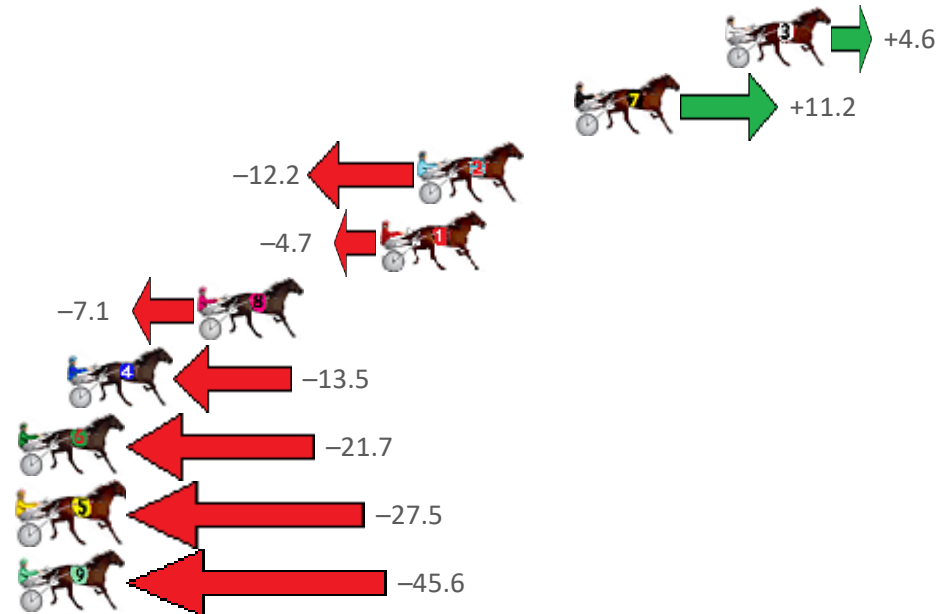

Redcliffe Race 7 Distance 1780m

Wednesday, 3 August 2022

Gross Time: 2:12.20 MileRate: 1:59.50 LeadTime: 10.90s First Qtr: 31.60s Second Qtr: 32.00s Third Qtr: 28.90s Fourth Qtr: 28.80s

No	Horse	Plc	Margin	Time	800Time (W)	400 Time (W)
3	MY ULTIMATE VICTOR	1	0.0m	2:12.20	57.37s (0)	28.48s (0)
7	HARRY KANE	2	6.0m	2:12.65	56.90s (1)	29.04s (2)
2	THE HARRIS HAWK	3	12.2m	2:13.12	58.58s (0)	29.67s (0)
1	THE WEAPON	4	13.7m	2:13.24	58.04s (0)	29.06s (0)
8	GOTTA DREAM	5	20.9m	2:13.78	58.21s (0)	29.39s (1)
4	MANHATTAN LASS	6	26.1m	2:14.17	58.67s (1)	29.75s (2)
6	WONDERWOMAN JUJO	7	29.3m	2:14.41	59.26s (1)	30.33s (1)
5	DOOLITTLE DAYS	8	46.1m	2:15.69	59.67s (0)	30.57s (0)
9	WARRAWEE FLYER	9	48.8m	2:15.89	60.97s (1)	32.02s (1)

Finish Position and metres gained from 800m

Sectionals
Powered
by

Home of PJ Harness Analyser

Want to know how successful PJ Harness Analyser is?
Click here for regular updates

www.pjdata.com.au admin@pjdata.com.au www.facebook.com/PJHarnessRacing

The Racing Queensland Board (trading as Racing Queensland) and provider are not responsible for the completeness or accuracy of any of the information contained herein, and makes no representations about its suitability for any purpose.