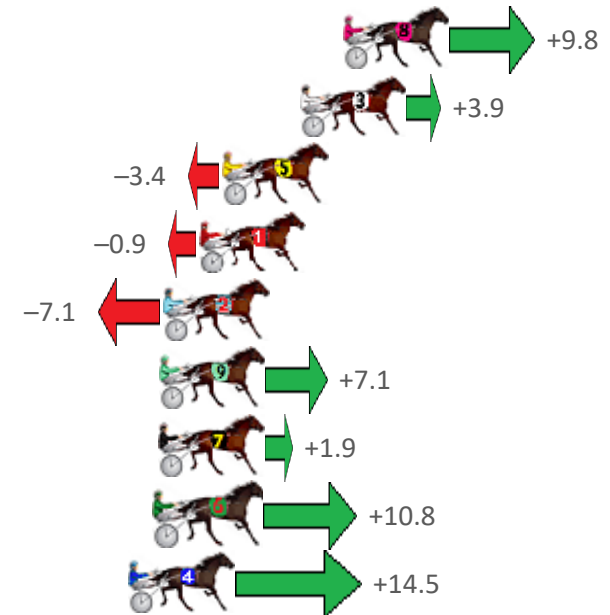

Redcliffe Race 6 Distance 1780m

Wednesday, 3 August 2022

Gross Time: 2:13.10 MileRate: 2:00.30 LeadTime: 11.40s First Qtr: 30.10s Second Qtr: 31.80s Third Qtr: 29.40s Fourth Qtr: 30.40s

NoHorse	Plc	Margin	Time	800Time (W)	400 Time (W)
8 THREE MACHS	1	0.0m	2:13.10	59.07s (1)	29.55s (1)
3 LORD DENZEL	2	1.7m	2:13.24	59.51s (1)	29.98s (1)
5 JILLIBY GIZMO	3	4.8m	2:13.48	60.05s (1)	30.55s (1)
1 VALKYRIE HANOVER	4	5.7m	2:13.55	59.87s (0)	30.47s (0)
2 BERTILS FIREFOX	5	7.1m	2:13.66	60.33s (0)	30.94s (0)
9 NEVAEVABEND	6	7.3m	2:13.68	59.27s (1)	29.74s (1)
7 CHAMPAGNE REACTOR	7	7.3m	2:13.68	59.66s (0)	30.23s (0)
6 AUNTY EMILY	8	7.4m	2:13.69	59.00s (2)	29.93s (2)
4 THE CROM	9	8.5m	2:13.78	58.72s (1)	29.65s (2)

Finish Position and metres gained from 800m

Sectionals
Powered
by

Home of PJ Harness Analyser

Want to know how successful PJ Harness Analyser is?
Click here for regular updates

www.pjdata.com.au admin@pjdata.com.au www.facebook.com/PJHarnessRacing