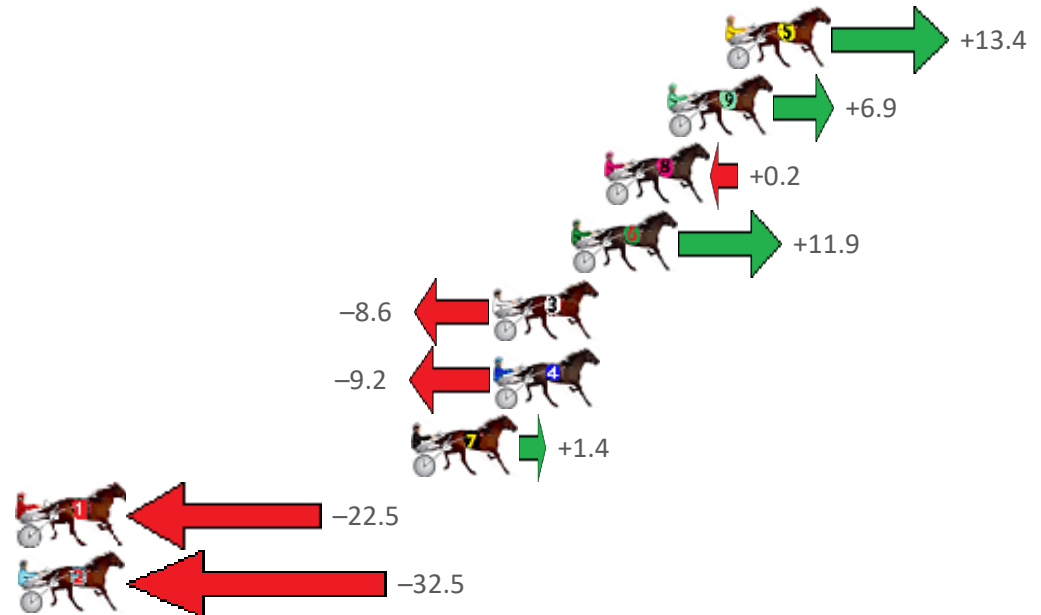

Redcliffe Race 4 Distance 1780m

Wednesday, 3 August 2022

Gross Time: 2:11.90 MileRate: 1:59.30 LeadTime: 11.40s First Qtr: 29.80s Second Qtr: 30.90s Third Qtr: 29.50s Fourth Qtr: 30.30s

NoHorse	Plc	Margin	Time	800Time (W)	400 Time (W)
5 ABBEY DIADEMA	1	0.0m	2:11.90	58.80s (1)	29.58s (2)
9 MY ULTIMATE HESTON	2	2.3m	2:12.08	59.29s (1)	30.14s (2)
8 FEELGOOD EXPRESS	3	4.8m	2:12.28	59.79s (1)	30.66s (2)
6 JAYDES TERROR	4	6.1m	2:12.38	58.92s (1)	29.64s (2)
3 TULHURST CUDDLES	5	9.2m	2:12.63	60.44s (1)	30.89s (1)
4 DEVELSTIX	6	9.2m	2:12.63	60.48s (0)	30.95s (0)
7 LA BELLE CHEVAL	7	12.4m	2:12.88	59.70s (0)	30.15s (1)
1 DARTESIAN	8	31.9m	2:14.43	61.47s (0)	31.41s (0)
2 NOLONGA YOUR CHOIC	9	36.9m	2:14.83	62.22s (0)	32.51s (0)

Finish Position and metres gained from 800m

Sectionals
Powered
by

Home of PJ Harness Analyser

Want to know how successful PJ Harness Analyser is?
Click here for regular updates

www.pjdata.com.au admin@pjdata.com.au www.facebook.com/PJHarnessRacing

The Racing Queensland Board (trading as Racing Queensland) and provider are not responsible for the completeness or accuracy of any of the information contained herein, and makes no representations about its suitability for any purpose.