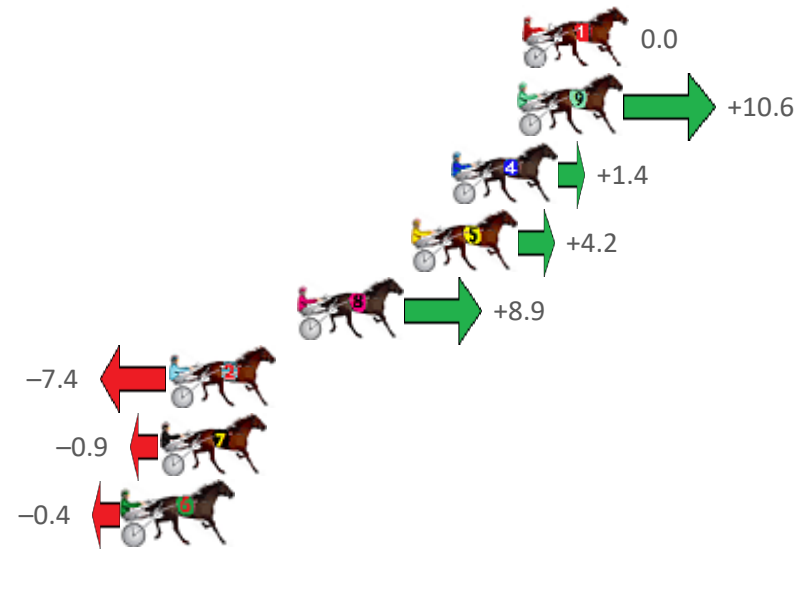

Redcliffe Race 3 Distance 1780m

Wednesday, 3 August 2022

Gross Time: 2:13.90 MileRate: 2:01.10 LeadTime: 11.10s First Qtr: 30.40s Second Qtr: 32.60s Third Qtr: 30.70s Fourth Qtr: 29.10s

NoHorse	Plc	Margin	Time	800Time (W)	400 Time (W)
1 UNDERTHEKILT	1	0.0m	2:13.90	59.80s (0)	29.10s (0)
9 CHEDDAR MADE BETA	2	0.2m	2:13.92	59.01s (1)	28.45s (1)
4 JELIGNITE JACK	3	2.8m	2:14.11	59.70s (0)	29.00s (0)
5 ROCKINDOWNUNDER	4	4.4m	2:14.24	59.49s (0)	28.78s (0)
8 CALVERT HOT SHOT	5	8.9m	2:14.58	59.14s (0)	28.46s (1)
2 BUSTABALLOON	6	14.0m	2:14.97	60.35s (1)	29.78s (1)
7 MAYWYN A JUG ORTW	7	14.3m	2:14.99	59.87s (0)	29.15s (0)
6 ILLBEWATCHING	8	15.8m	2:15.11	59.83s (1)	29.26s (1)
3 HURRICANE DREAM	9	41.9m	2:17.10	60.09s (0)	29.53s (0)

Finish Position and metres gained from 800m

Sectionals
Powered
by

Home of PJ Harness Analyser

Want to know how successful PJ Harness Analyser is?
Click here for regular updates

www.pjdata.com.au admin@pjdata.com.au www.facebook.com/PJHarnessRacing