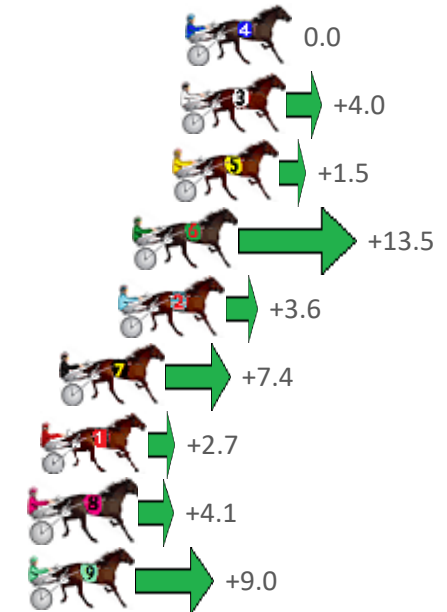

Redcliffe Race 5 Distance 1780m

Wednesday, 3 August 2022

Gross Time: 2:13.00 MileRate: 2:00.30 LeadTime: 11.30s First Qtr: 30.20s Second Qtr: 32.80s Third Qtr: 29.40s Fourth Qtr: 29.30s

NoHorse	Plc	Margin	Time	800Time (W)	400 Time (W)
4 COURAGEOUS SAM	1	0.0m	2:13.00	58.70s (0)	29.30s (0)
3 BETTING BARON	2	0.2m	2:13.02	58.41s (0)	28.98s (0)
5 DELIGHTFUL RAINBOW	3	0.5m	2:13.04	58.59s (1)	29.29s (1)
6 HIGH ON MONTANA	4	2.1m	2:13.16	57.71s (2)	28.88s (2)
2 BETTOR MEMORIES	5	2.6m	2:13.20	58.44s (1)	29.07s (1)
7 GINATIANO	6	5.0m	2:13.38	58.16s (0)	28.64s (0)
1 LARA BAY	7	5.7m	2:13.44	58.50s (0)	29.05s (0)
8 JACKBKWIK	8	6.1m	2:13.47	58.40s (1)	29.48s (2)
9 REGAL NIGHTSHADE	9	6.2m	2:13.48	58.04s (1)	28.91s (1)

Finish Position and metres gained from 800m

Sectionals
Powered
by

Home of PJ Harness Analyser

Want to know how successful PJ Harness Analyser is?
Click here for regular updates

www.pjdata.com.au admin@pjdata.com.au www.facebook.com/PJHarnessRacing