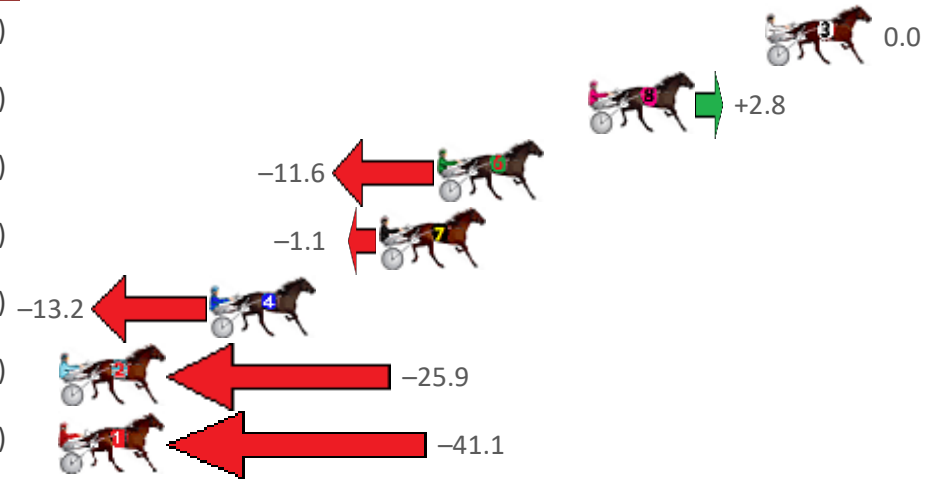

Redcliffe Race 7 Distance 1780m

Monday, 8 August 2022

Gross Time: 2:15.50 MileRate: 2:02.50 LeadTime: 11.80s First Qtr: 31.00s Second Qtr: 32.40s Third Qtr: 29.90s Fourth Qtr: 30.40s

NoHorse	Plc	Margin	Time	800Time (W)	400 Time (W)
3 MUSTANG DUDE	1	0.0m	2:15.50	60.30s (0)	30.40s (0)
8 WAVEDANCER	2	7.0m	2:16.06	60.09s (1)	30.20s (2)
6 HARRY CROFT	3	13.0m	2:16.53	61.17s (1)	30.99s (1)
7 MANY DELIGHTS	4	15.3m	2:16.72	60.38s (1)	30.72s (3)
4 WILLSINTOWN	5	22.0m	2:17.25	61.29s (0)	31.25s (1)
2 IMA CALVERT ROSE	6	31.5m	2:18.01	62.24s (1)	32.43s (2)
1 ARTISTIC HUMMA	7	45.7m	2:19.14	63.38s (0)	33.05s (0)

Finish Position and metres gained from 800m

Sectionals
Powered
by

Home of PJ Harness Analyser

Want to know how successful PJ Harness Analyser is?
Click here for regular updates

www.pjdata.com.au admin@pjdata.com.au www.facebook.com/PJHarnessRacing

The Racing Queensland Board (trading as Racing Queensland) and provider are not responsible for the completeness or accuracy of any of the information contained herein, and makes no representations about its suitability for any purpose.