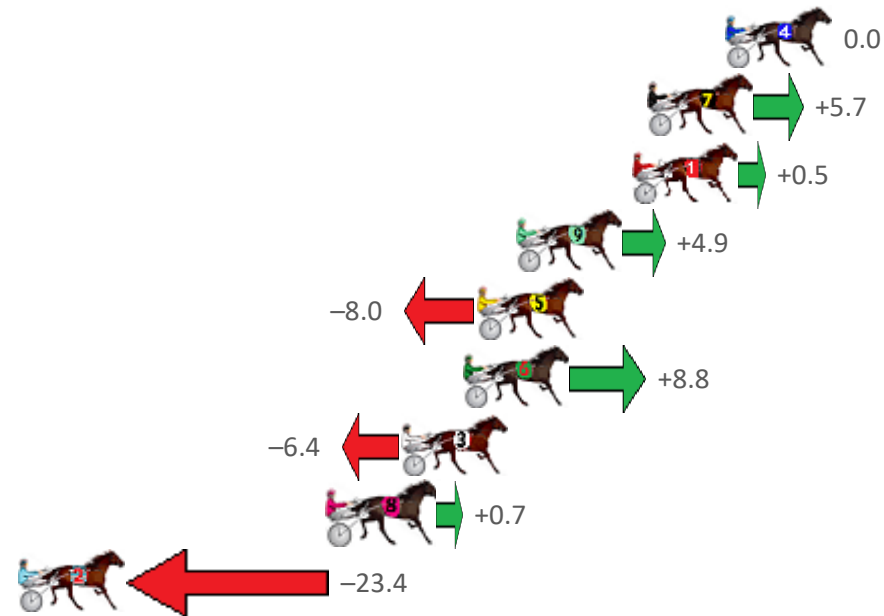

Redcliffe Race 2 Distance 1780m

Monday, 8 August 2022

Gross Time: 2:14.00 MileRate: 2:01.10 LeadTime: 11.40s First Qtr: 31.20s Second Qtr: 33.20s Third Qtr: 29.40s Fourth Qtr: 28.80s

NoHorse	Plc	Margin	Time	800Time (W)	400 Time (W)
4 TEACHERS PET	1	0.0m	2:14.00	58.20s (0)	28.80s (0)
7 TACTFILLY MIRACLE	2	3.1m	2:14.23	57.79s (0)	28.38s (0)
1 JOY MAKER	3	3.7m	2:14.28	58.16s (0)	28.74s (0)
9 MY SECRET BEACH	4	8.3m	2:14.63	57.85s (0)	28.39s (0)
5 BETTING BARON	5	9.8m	2:14.74	58.78s (1)	29.33s (1)
6 SUBTLE ADVICE	6	10.4m	2:14.79	57.56s (0)	28.21s (0)
3 BEYONSKI	7	12.8m	2:14.97	58.66s (1)	29.17s (1)
8 LA PISTOLA	8	15.7m	2:15.19	58.15s (1)	28.35s (1)
2 BEE GEES BEST	9	35.2m	2:16.66	59.89s (1)	30.07s (1)

Finish Position and metres gained from 800m

Sectionals
Powered
by

Home of PJ Harness Analyser

Want to know how successful PJ Harness Analyser is?
Click here for regular updates

www.pjdata.com.au admin@pjdata.com.au www.facebook.com/PJHarnessRacing

The Racing Queensland Board (trading as Racing Queensland) and provider are not responsible for the completeness or accuracy of any of the information contained herein, and makes no representations about its suitability for any purpose.