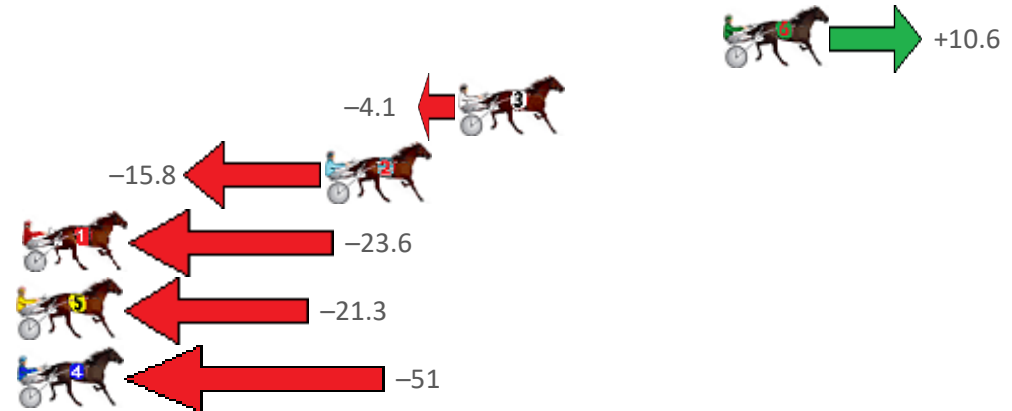

Redcliffe Race 6 Distance 1780m

Monday, 8 August 2022

Gross Time: 2:12.10 MileRate: 1:59.40 LeadTime: 11.30s First Qtr: 30.10s Second Qtr: 31.50s Third Qtr: 29.40s Fourth Qtr: 29.80s

NoHorse	Plc	Margin	Time	800Time (W)	400 Time (W)
6 DATTITUDE	1	0.0m	2:12.10	58.42s (1)	29.80s (1)
3 CAPTAIN OH CAPTAIN	2	10.5m	2:12.92	59.50s (1)	30.06s (2)
2 MISTER HART	3	15.8m	2:13.33	60.36s (0)	30.72s (0)
1 CAMROLLER	4	27.8m	2:14.27	60.94s (0)	31.30s (0)
5 LETS SAVE THE DAY	5	30.3m	2:14.47	60.77s (0)	31.08s (0)
4 ROCKNROLL MAX	6	52.6m	2:16.21	62.91s (1)	33.24s (1)

Finish Position and metres gained from 800m

Sectionals
Powered
by

Home of PJ Harness Analyser

Want to know how successful PJ Harness Analyser is?
Click here for regular updates

www.pjdata.com.au admin@pjdata.com.au www.facebook.com/PJHarnessRacing