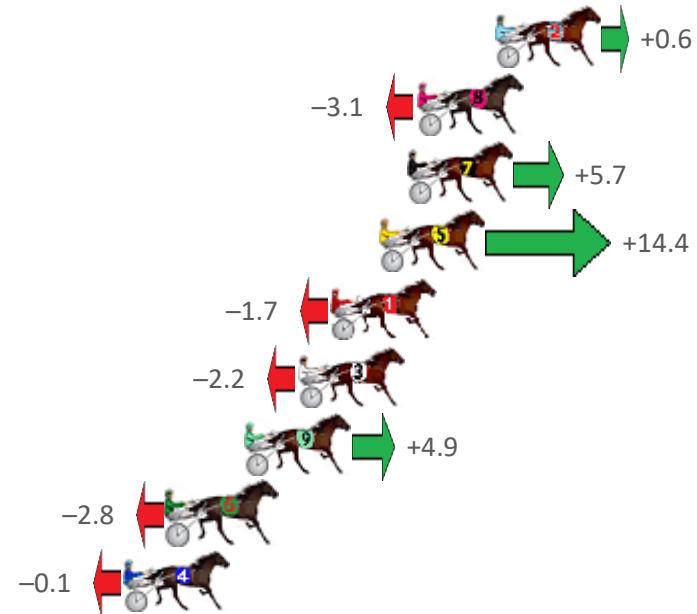

Redcliffe Race 1 Distance 1780m

Monday, 8 August 2022

Gross Time: 2:11.20 MileRate: 1:58.60 LeadTime: 11.10s First Qtr: 31.10s Second Qtr: 30.80s Third Qtr: 29.20s Fourth Qtr: 29.00s

NoHorse	Plc	Margin	Time	800Time (W)	400 Time (W)
2 MY ULTIMATE VICTOR	1	0.0m	2:11.20	58.16s (0)	29.00s (0)
8 TRACER BULLET	2	3.1m	2:11.44	58.42s (1)	29.21s (1)
7 MANLY BOY	3	3.5m	2:11.47	57.79s (0)	28.63s (0)
5 POLKA DOT DANCE	4	4.6m	2:11.55	57.16s (1)	28.03s (1)
1 BELLA BRONSKI	5	6.5m	2:11.69	58.32s (0)	29.15s (0)
3 PRESS STATEMENT	6	7.8m	2:11.79	58.36s (1)	29.22s (1)
9 WESTERN SHOWGIRL	7	9.9m	2:11.95	57.85s (1)	28.73s (1)
6 SHARP SHOOTER	8	13.0m	2:12.19	58.40s (1)	29.30s (2)
4 NOT THE KINGSWOOD	9	14.7m	2:12.32	58.21s (0)	29.09s (0)

Finish Position and metres gained from 800m

Sectionals
Powered
by

Home of PJ Harness Analyser

Want to know how successful PJ Harness Analyser is?
Click here for regular updates

www.pjdata.com.au admin@pjdata.com.au www.facebook.com/PJHarnessRacing