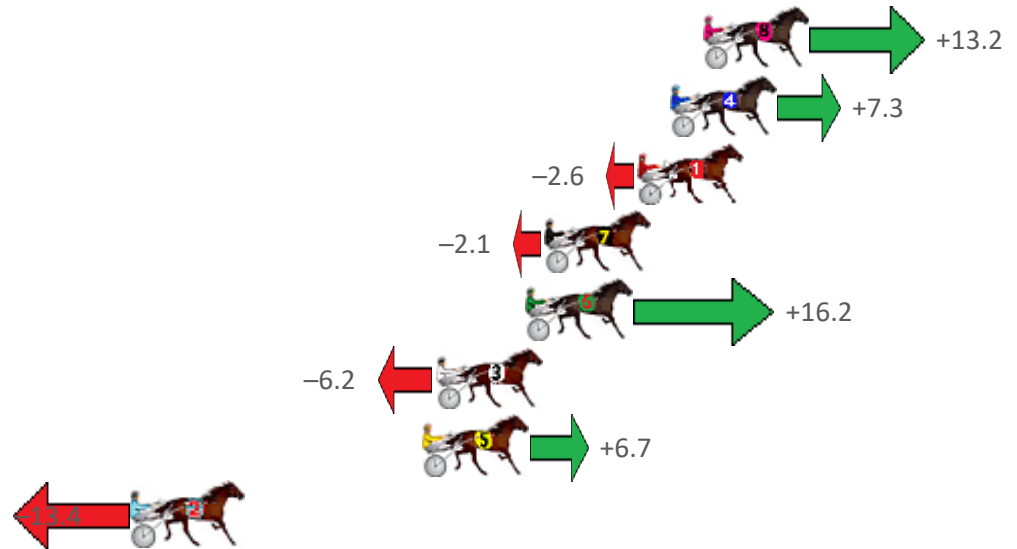

Redcliffe Race 5 Distance 1780m

Monday, 8 August 2022

Gross Time: 2:16.00 MileRate: 2:03.00 LeadTime: 11.60s First Qtr: 32.20s Second Qtr: 33.30s Third Qtr: 29.50s Fourth Qtr: 29.40s

NoHorse	Plc	Margin	Time	800Time (W)	400 Time (W)
8 ROCCO VARIETY	1	0.0m	2:16.00	57.93s (1)	28.64s (1)
4 BEEF CITY STARZZZ	2	1.3m	2:16.10	58.37s (1)	29.04s (1)
1 LIVING FREE	3	2.6m	2:16.20	59.09s (0)	29.59s (0)
7 LA BELLE CHEVAL	4	6.3m	2:16.49	59.05s (0)	29.48s (0)
6 FLASH FREDDIE	5	7.0m	2:16.54	57.71s (1)	28.23s (0)
3 THREE MACHS	6	10.6m	2:16.82	59.35s (1)	30.04s (1)
5 DARBY BRIGHTS	7	11.1m	2:16.86	58.41s (1)	29.03s (1)
2 DARTESIAN	8	22.6m	2:17.74	59.88s (0)	30.07s (0)

Finish Position and metres gained from 800m

Sectionals
Powered
by

Home of PJ Harness Analyser

Want to know how successful PJ Harness Analyser is?
Click here for regular updates

www.pjdata.com.au admin@pjdata.com.au www.facebook.com/PJHarnessRacing

The Racing Queensland Board (trading as Racing Queensland) and provider are not responsible for the completeness or accuracy of any of the information contained herein, and makes no representations about its suitability for any purpose.