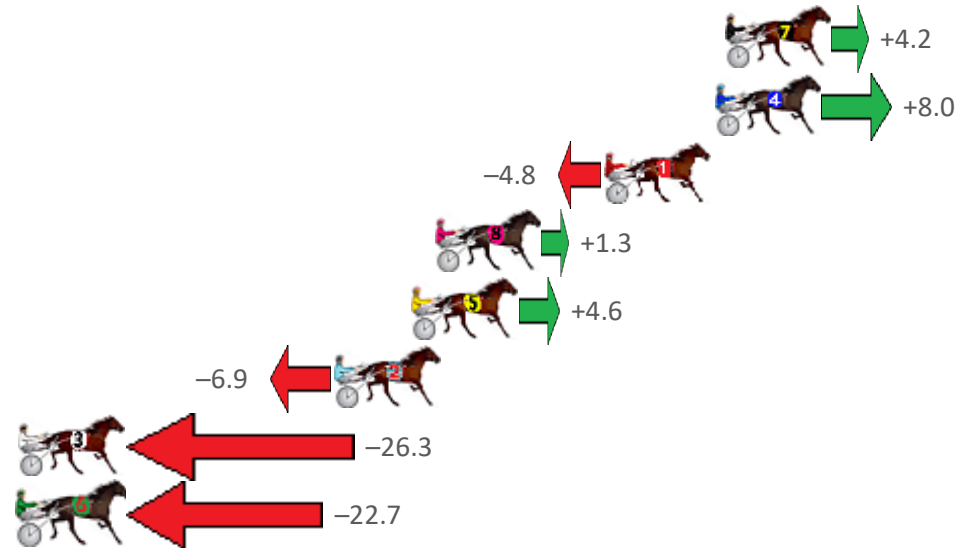

Redcliffe Race 3 Distance 2040m

Monday, 8 August 2022

Gross Time: 2:30.60 MileRate: 1:58.80 LeadTime: 31.00s First Qtr: 30.50s Second Qtr: 31.00s Third Qtr: 29.30s Fourth Qtr: 28.80s

NoHorse	Plc	Margin	Time	800Time (W)	400 Time (W)
7 AMUSED	1	0.0m	2:30.60	57.80s (0)	28.46s (0)
4 BORSELLINO	2	0.4m	2:30.63	57.52s (0)	28.14s (0)
1 ONYA DOUG	3	4.8m	2:30.96	58.45s (0)	29.14s (0)
8 OYSTER STRIDE	4	11.5m	2:31.47	58.01s (1)	29.22s (2)
5 CHANCELESS CENTURY	5	12.4m	2:31.54	57.77s (1)	28.94s (2)
2 KEAYANG TARA	6	15.5m	2:31.77	58.60s (1)	29.25s (1)
3 ROYAL PRINCESS	7	30.7m	2:32.92	60.00s (1)	30.64s (1)
6 SHESHERZ	8	35.5m	2:33.28	59.74s (0)	30.22s (0)

Finish Position and metres gained from 800m

Sectionals
Powered
by

Home of PJ Harness Analyser

Want to know how successful PJ Harness Analyser is?
Click here for regular updates

www.pjdata.com.au admin@pjdata.com.au www.facebook.com/PJHarnessRacing

The Racing Queensland Board (trading as Racing Queensland) and provider are not responsible for the completeness or accuracy of any of the information contained herein, and makes no representations about its suitability for any purpose.