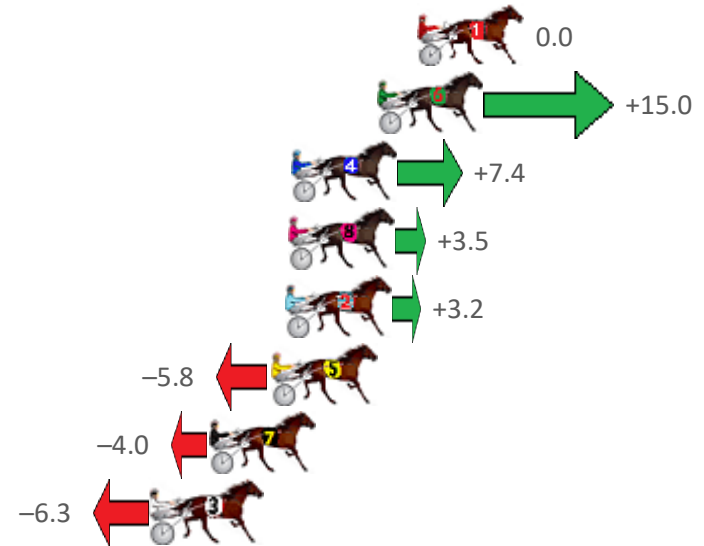

Redcliffe Race 4 Distance 1780m

Monday, 8 August 2022

Gross Time: 2:13.30 MileRate: 2:00.50 LeadTime: 11.70s First Qtr: 31.60s Second Qtr: 31.40s Third Qtr: 28.90s Fourth Qtr: 29.70s

NoHorse	Plc	Margin	Time	800Time (W)	400 Time (W)
1 SHEZALUCKYLADY	1	0.0m	2:13.30	58.60s (0)	29.70s (0)
6 BUTCHERFEELGOOD	2	1.6m	2:13.42	57.51s (1)	29.82s (2)
4 ROLLONX	3	5.0m	2:13.69	58.06s (1)	29.64s (2)
8 BUSTN FEELZ GOOD	4	5.1m	2:13.70	58.35s (0)	29.41s (0)
2 FORGIVE ME	5	5.2m	2:13.70	58.37s (1)	29.36s (1)
5 LADY ALLEGRA	6	5.8m	2:13.75	59.02s (1)	30.10s (1)
7 LESVOS LAD	7	8.2m	2:13.94	58.89s (0)	29.98s (0)
3 PAGO PAGO	8	10.5m	2:14.12	59.06s (1)	30.09s (1)

Finish Position and metres gained from 800m

Sectionals
Powered
by

Home of PJ Harness Analyser

Want to know how successful PJ Harness Analyser is?
Click here for regular updates

www.pjdata.com.au admin@pjdata.com.au www.facebook.com/PJHarnessRacing