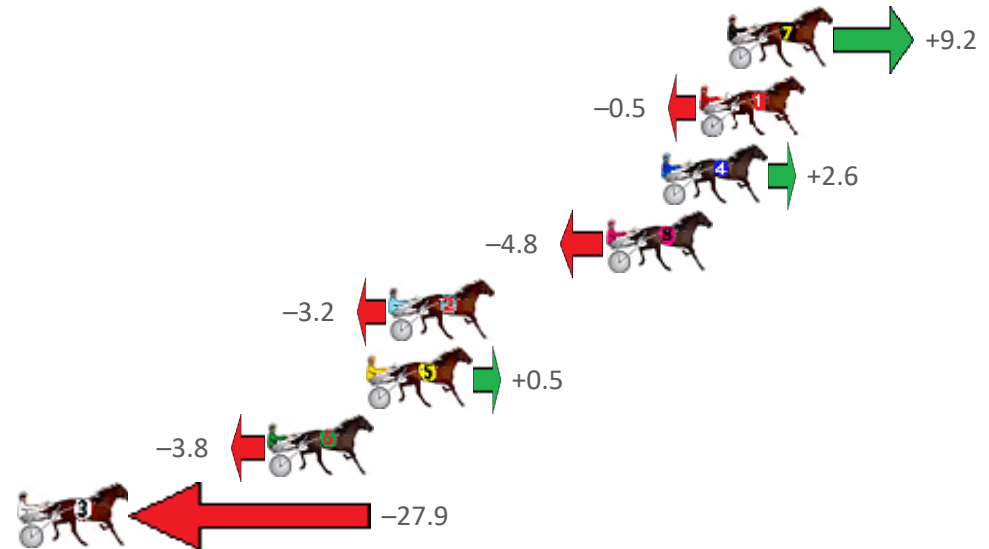

Redcliffe Race 8 Distance 1780m

Monday, 8 August 2022

Gross Time: 2:13.90 MileRate: 2:01.00 LeadTime: 11.90s First Qtr: 30.90s Second Qtr: 31.30s Third Qtr: 29.40s Fourth Qtr: 30.40s

NoHorse	Plc	Margin	Time	800Time (W)	400 Time (W)
7 JAYDES TERROR	1	0.0m	2:13.90	59.12s (0)	29.70s (0)
1 WEASEL	2	1.1m	2:13.99	59.84s (0)	30.48s (0)
4 BABY GINNIE	3	2.6m	2:14.11	59.61s (0)	30.28s (0)
8 MAJOR GRANDEUR	4	4.8m	2:14.28	60.16s (1)	30.76s (1)
2 FLOORLESS	5	13.4m	2:14.97	60.04s (1)	30.70s (1)
5 HIT THE TRACK	6	14.3m	2:15.04	59.76s (1)	30.77s (2)
6 JUKEBOX JET	7	18.2m	2:15.35	60.08s (0)	30.72s (2)
3 DONT YOU BE NAUGHTY	8	32.7m	2:16.50	61.87s (1)	32.49s (1)

Finish Position and metres gained from 800m

Sectionals
Powered
by

Home of PJ Harness Analyser

Want to know how successful PJ Harness Analyser is?
Click here for regular updates

www.pjdata.com.au admin@pjdata.com.au www.facebook.com/PJHarnessRacing