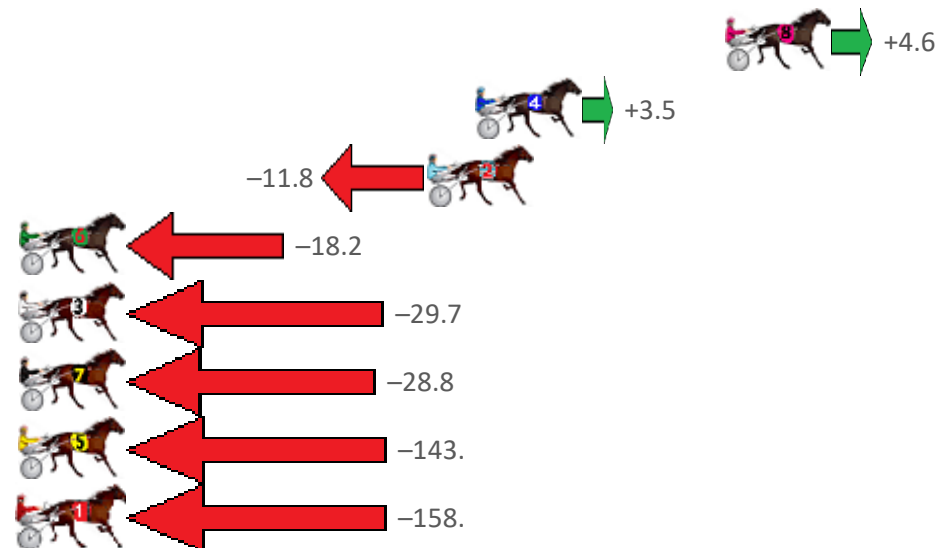

Albion Park Race 6 Distance 2138m

Saturday, 20 August 2022

Gross Time: 2:32.90 MileRate: 1:55.10 LeadTime: 36.30s First Qtr: 29.40s Second Qtr: 29.60s Third Qtr: 28.90s Fourth Qtr: 28.70s

NoHorse	Plc	Mar	800 Posi	400 Posi	Time	3rd Qtr	4th Qtr
8 AUNTY BELLA	1	0.0m	4.6m (1)	3.6m (1)	2:32.90	28.83s	28.44s
4 JASPER	2	9.9m	13.4m (1)	4.0m (2)	2:33.65	28.23s	29.12s
2 SHES MISS DEVINE	3	11.8m	0.0m (0)	0.0m (0)	2:33.79	28.90s	29.54s
6 HEARTBREAK	4	33.6m	15.4m (0)	12.4m (2)	2:35.43	28.69s	30.21s
3 MELTON INSULTED	5	36.3m	6.6m (0)	12.4m (0)	2:35.64	29.32s	30.41s
7 EVA MATEO	6	38.0m	9.2m (1)	9.2m (1)	2:35.76	28.91s	30.75s
5 BONNIES A ROCKIN	7	154.5m	10.8m (0)	13.6m (1)	2:44.54	29.14s	38.75s
1 HURRIKANE MEL	8	198.4m	40.0m (0)	120.0m (0)	2:47.85	34.65s	34.29s

Finish Position and metres gained from 800m

Home of PJ Harness Analyser

Want to know how successful PJ Harness Analyser is?

Click here for regular updates

www.pjdata.com.au
admin@pjdata.com.au
www.facebook.com/PJHarnessRacing