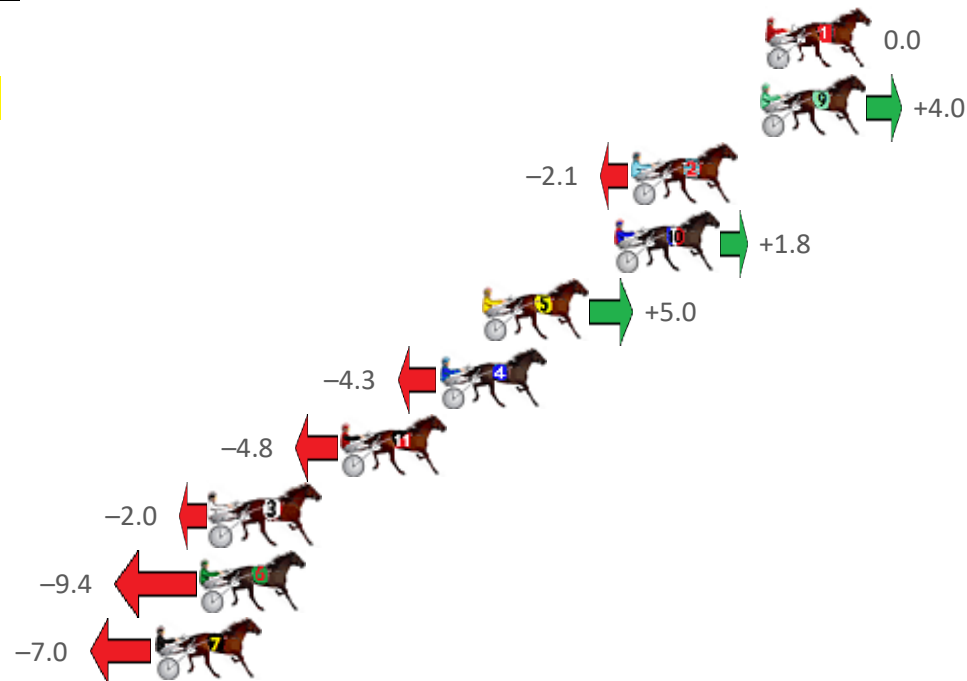

Albion Park Race 2 Distance 1660m

Saturday, 20 August 2022

Gross Time: 1:58.80 MileRate: 1:55.20 LeadTime: 2.20s First Qtr: 28.60s Second Qtr: 32.10s Third Qtr: 28.50s Fourth Qtr: 27.40s

NoHorse	Plc	Mar	800 Posi	400 Posi	Time	3rd Qtr	4th Qtr
1 FOR REAL LIFE	1	0.0m	0.0m (0)	0.0m (0)	1:58.80	28.50s	27.40s
9 MY ULTIMATE JACKO	2	0.2m	4.2m (0)	5.2m (0)	1:58.81	28.56s	27.06s
2 FRANKIE FEROCIOUS	3	5.3m	3.2m (1)	1.6m (1)	1:59.18	28.39s	27.65s
10 HAVEYOUCHECKEDI	4	6.0m	7.8m (1)	6.8m (1)	1:59.23	28.43s	27.35s
5 HOLD ONTO YA BLIN	5	11.2m	16.2m (1)	6.2m (2)	1:59.61	27.81s	27.74s
4 CARTER GRANT	6	12.9m	8.6m (0)	13.0m (0)	1:59.73	28.81s	27.39s
11 CAPTAIN FOXTROT	7	16.8m	12.0m (1)	12.4m (1)	2:00.01	28.53s	27.70s
3 REGAZZO DI TILLY	8	22.0m	20.0m (1)	12.0m (2)	2:00.39	27.96s	28.08s
6 MISTER DOMINGO	9	22.4m	13.0m (0)	20.2m (0)	2:00.42	29.00s	27.55s
7 HEZA GALVINATOR	10	24.2m	17.2m (0)	26.0m (0)	2:00.55	29.11s	27.28s

Finish Position and metres gained from 800m

Home of PJ Harness Analyser

Want to know how successful PJ Harness Analyser is?

Click here for regular updates

www.pjdata.com.au
admin@pjdata.com.au
www.facebook.com/PJHarnessRacing