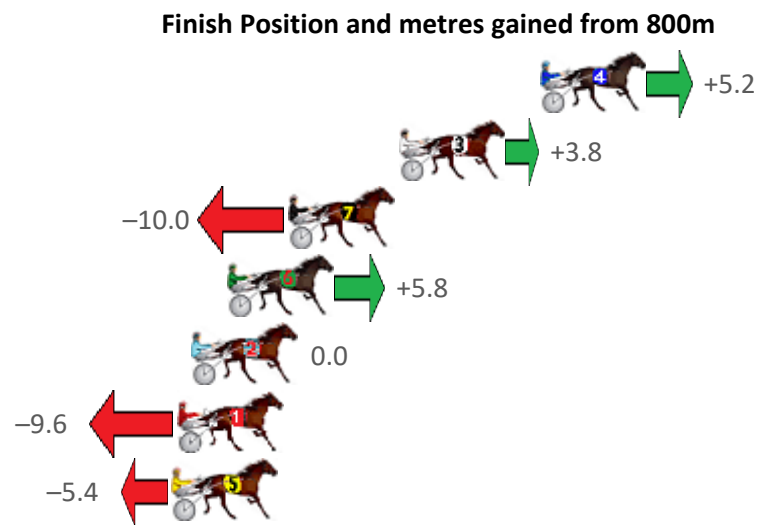

Albion Park Race 9 Distance 1660m

Saturday, 20 August 2022

Gross Time: 1:58.00 MileRate: 1:54.40 LeadTime: 3.30s First Qtr: 28.10s Second Qtr: 29.90s Third Qtr: 28.00s Fourth Qtr: 28.70s

NoHorse	Plc	Mar	800 Posi	400 Posi	Time	3rd Qtr	4th Qtr
4 MISTERY ROAD	1	0.0m	5.2m (1)	3.0m (1)	1:58.00	27.85s	28.49s
3 GOOD AS IT GETS	2	5.6m	9.4m (1)	9.2m (1)	1:58.42	27.99s	28.44s
7 THERESACHANCE	3	10.0m	0.0m (0)	0.0m (0)	1:58.75	27.99s	29.41s
6 NICKS PICK	4	12.4m	18.2m (1)	17.8m (1)	1:58.93	27.98s	28.31s
2 LUXURY LAD	5	13.8m	13.8m (1)	15.0m (0)	1:59.04	28.09s	28.61s
1 SHEREACTS	6	14.4m	4.8m (0)	5.2m (0)	1:59.09	28.02s	29.36s
5 BORSELLINO	7	14.6m	9.2m (0)	9.8m (0)	1:59.10	28.04s	29.04s

Home of PJ Harness Analyser

Want to know how successful PJ Harness Analyser is?
[Click here for regular updates](#)

www.pjdata.com.au
admin@pjdata.com.au
www.facebook.com/PJHarnessRacing

RISE Digital, Harness Racing Australia nor the provider accepts any responsibility for the completeness or accuracy of any of the information contained herein, and makes no representations about its suitability for any particular purpose. Users should make their own judgements about those matters and/or seek independent advice. You assume all risks associated with use of data provided on this page