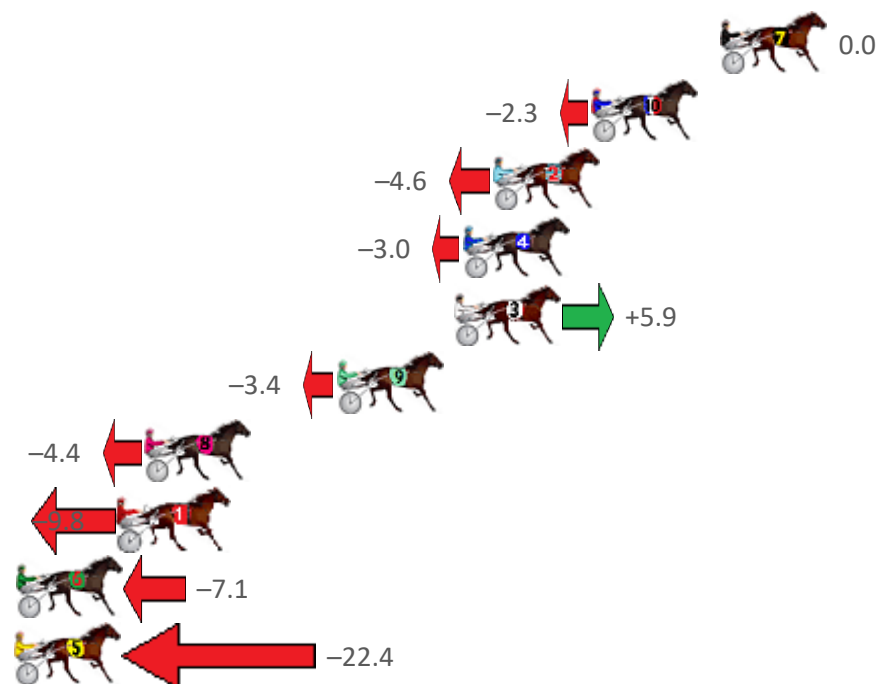

Albion Park Race 1 Distance 1660m

Saturday, 20 August 2022

Gross Time: 1:58.00 MileRate: 1:54.40 LeadTime: 3.50s First Qtr: 28.20s Second Qtr: 30.00s Third Qtr: 27.80s Fourth Qtr: 28.50s

NoHorse	Plc	Mar	800 Posi	400 Posi	Time	3rd Qtr	4th Qtr
7 SWEET LOMBO	1	0.0m	0.0m (0)	0.0m (0)	1:58.00	27.80s	28.50s
10 MAYWYN TROUBAD	2	5.1m	2.8m (1)	1.6m (1)	1:58.38	27.71s	28.75s
2 IM A CLASSY GIRL	3	9.0m	4.4m (0)	5.8m (0)	1:58.67	27.90s	28.73s
4 GINATIANO	4	10.2m	7.2m (1)	9.2m (1)	1:58.76	27.94s	28.57s
3 BETTOR MEMORIES	5	10.5m	16.4m (1)	18.8m (1)	1:58.79	27.98s	27.91s
9 CUPCAKESNWHIPCR	6	15.2m	11.8m (1)	14.2m (1)	1:59.14	27.97s	28.57s
8 UNDERTHEKILT	7	22.8m	18.4m (0)	23.4m (1)	1:59.71	28.15s	28.46s
1 JAYDES TERROR	8	23.8m	14.0m (0)	21.2m (0)	1:59.78	28.30s	28.68s
6 CALVERT HOT SHOT	9	27.9m	20.8m (1)	21.4m (2)	2:00.09	27.84s	28.96s
5 KOOKABURRAPRINC	10	31.6m	9.2m (0)	16.4m (0)	2:00.37	28.29s	29.58s

Finish Position and metres gained from 800m

Home of PJ Harness Analyser
Want to know how successful PJ Harness Analyser is?
Click here for regular updates

www.pjdata.com.au
admin@pjdata.com.au
www.facebook.com/PJHarnessRacing

RISE Digital, Harness Racing Australia nor the provider accepts any responsibility for the completeness or accuracy of any of the information contained herein, and makes no representations about its suitability for any particular purpose. Users should make their own judgements about those matters and/or seek independent advice. You assume all risks associated with use of data provided on this page