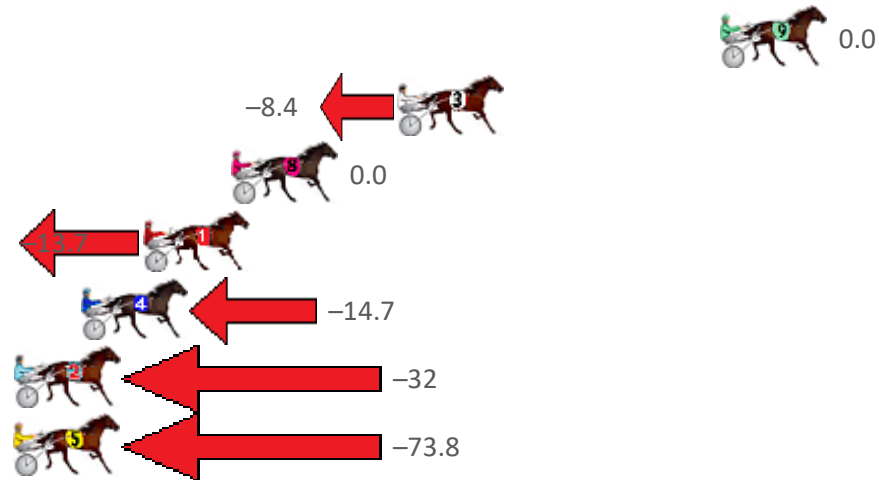

Albion Park Race 3 Distance 2138m

Saturday, 20 August 2022

Gross Time: 2:31.40 MileRate: 1:53.90 LeadTime: 36.30s First Qtr: 30.30s Second Qtr: 28.50s Third Qtr: 28.30s Fourth Qtr: 28.00s

NoHorse	Plc	Mar	800 Posi	400 Posi	Time	3rd Qtr	4th Qtr
9 BIG WHEELS	1	0.0m	0.0m (0)	0.0m (0)	2:31.40	28.30s	28.00s
3 SCOTCH EN ICE	2	12.8m	4.4m (0)	5.2m (0)	2:32.34	28.36s	28.53s
8 MAJOR JAROD	3	19.4m	19.4m (1)	19.4m (1)	2:32.83	28.30s	28.00s
1 STOKER ACE	4	22.9m	9.2m (0)	10.8m (0)	2:33.09	28.42s	28.84s
4 DOCTA FEELGOOD	5	25.3m	10.6m (1)	15.0m (1)	2:33.26	28.61s	28.72s
2 ETERNAL GOLD	6	46.2m	15.0m (1)	20.0m (0)	2:34.80	28.66s	29.82s
5 CHAMONIX	7	80.2m	6.4m (1)	23.8m (1)	2:37.30	29.54s	31.93s

Finish Position and metres gained from 800m

Home of PJ Harness Analyser

Want to know how successful PJ Harness Analyser is?

Click here for regular updates

www.pjdata.com.au
admin@pjdata.com.au
www.facebook.com/PJHarnessRacing

RISE Digital, Harness Racing Australia nor the provider accepts any responsibility for the completeness or accuracy of any of the information contained herein, and makes no representations about its suitability for any particular purpose. Users should make their own judgements about those matters and/or seek independent advice. You assume all risks associated with use of data provided on this page