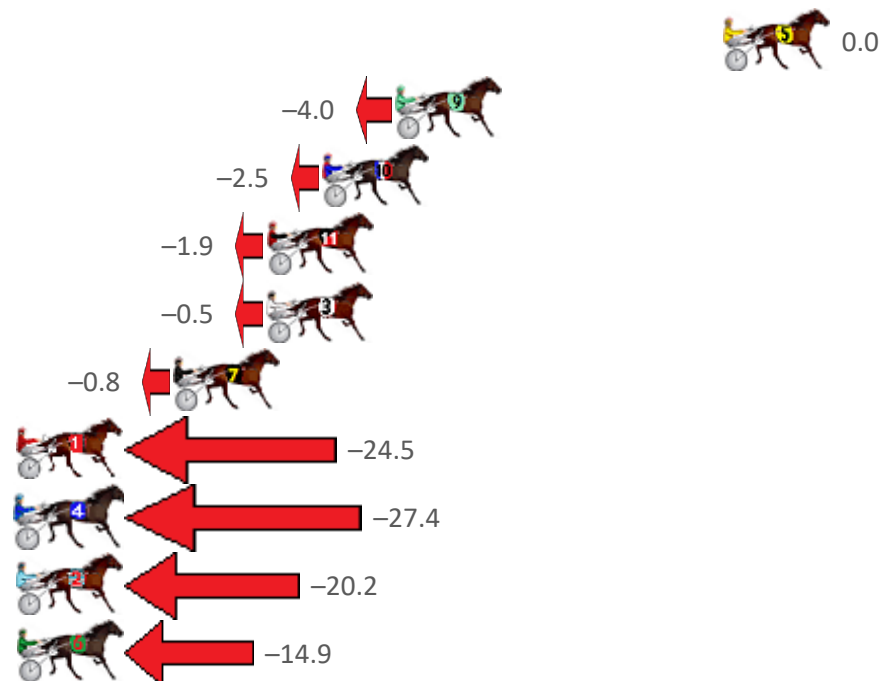

Albion Park Race 7 Distance 1660m

Saturday, 20 August 2022

Gross Time: 1:57.20 MileRate: 1:53.60 LeadTime: 3.50s First Qtr: 28.40s Second Qtr: 29.00s Third Qtr: 28.30s Fourth Qtr: 28.00s

NoHorse	Plc	Mar	800 Posi	400 Posi	Time	3rd Qtr	4th Qtr
5 JEWEL MELODY	1	0.0m	0.0m (0)	0.0m (0)	1:57.20	28.30s	28.00s
9 BRONSKI DELIGHT	2	13.0m	9.0m (0)	9.4m (0)	1:58.16	28.33s	28.25s
10 EMPRESS BYELINE	3	15.9m	13.4m (0)	14.4m (0)	1:58.37	28.37s	28.10s
11 TORQUE LIKE MOTIO	4	18.1m	16.2m (1)	12.2m (2)	1:58.53	28.02s	28.41s
3 MULLUM RUBY	5	18.1m	17.6m (0)	19.0m (0)	1:58.53	28.40s	27.94s
7 LADY DIGBY	6	21.8m	21.0m (1)	17.0m (1)	1:58.80	28.02s	28.33s
1 WATERLINE	7	28.9m	4.4m (0)	4.4m (0)	1:59.33	28.31s	29.71s
4 JILLIBY TYPHOON	8	30.8m	3.4m (1)	3.8m (1)	1:59.47	28.34s	29.88s
2 AURORA JOY	9	31.8m	11.6m (1)	8.4m (1)	1:59.54	28.08s	29.63s
6 WANDARY DELIGHT	10	37.1m	22.2m (0)	23.4m (0)	1:59.93	28.39s	28.95s

Finish Position and metres gained from 800m

Home of PJ Harness Analyser

Want to know how successful PJ Harness Analyser is?

Click here for regular updates

www.pjdata.com.au
admin@pjdata.com.au
www.facebook.com/PJHarnessRacing