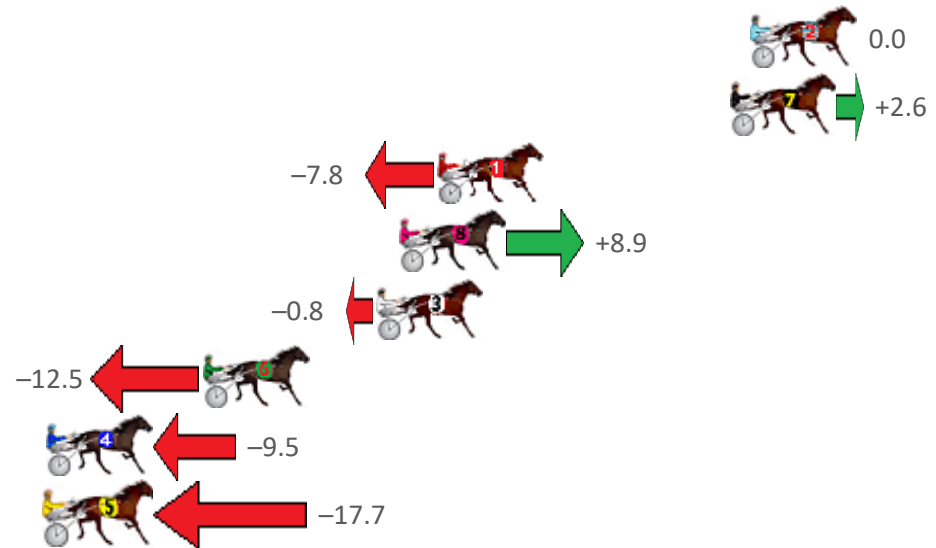

Albion Park Race 5 Distance 1660m

Saturday, 20 August 2022

Gross Time: 1:56.40 MileRate: 1:52.80 LeadTime: 3.20s First Qtr: 27.60s Second Qtr: 30.10s Third Qtr: 26.90s Fourth Qtr: 28.60s

NoHorse	Plc	Mar	800 Posi	400 Posi	Time	3rd Qtr	4th Qtr
2 ONE LAST ROLL	1	0.0m	0.0m (0)	0.0m (0)	1:56.40	26.90s	28.60s
7 HIPSTAR	2	0.8m	3.4m (1)	3.4m (1)	1:56.46	26.91s	28.42s
1 ARCHILLES	3	12.4m	4.6m (0)	5.0m (0)	1:57.33	26.91s	29.13s
8 REGULUS	4	13.9m	22.8m (1)	22.0m (1)	1:57.44	26.86s	28.02s
3 HEADWIN	5	14.8m	14.0m (1)	14.6m (1)	1:57.51	26.94s	28.61s
6 DATTITUDE	6	21.7m	9.2m (1)	10.2m (0)	1:58.03	26.94s	29.42s
4 FIRE AND ICE	7	27.9m	18.4m (1)	18.2m (2)	1:58.50	26.87s	29.29s
5 FORTYEIGHTHENSO	8	27.9m	10.2m (0)	15.8m (0)	1:58.50	27.26s	29.46s

Finish Position and metres gained from 800m

Home of PJ Harness Analyser

Want to know how successful PJ Harness Analyser is?

Click here for regular updates

www.pjdata.com.au
admin@pjdata.com.au
www.facebook.com/PJHarnessRacing

RISE Digital, Harness Racing Australia nor the provider accepts any responsibility for the completeness or accuracy of any of the information contained herein, and makes no representations about its suitability for any particular purpose. Users should make their own judgements about those matters and/or seek independent advice. You assume all risks associated with use of data provided on this page