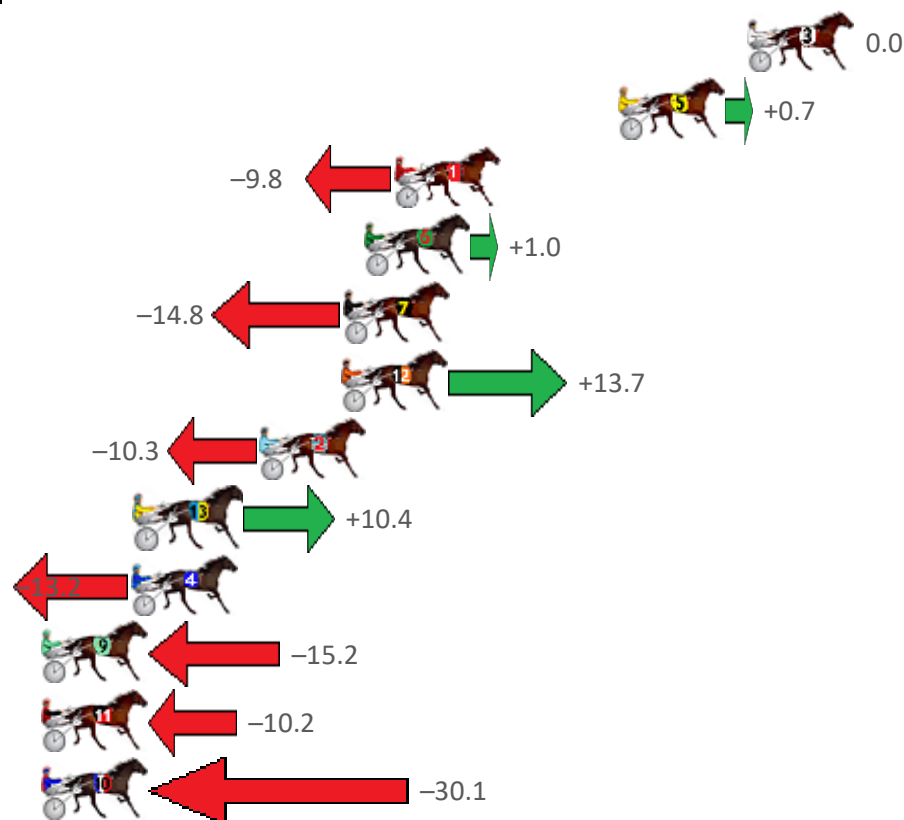

Albion Park Race 4 Distance 2138m

Saturday, 20 August 2022

Gross Time: 2:33.90 MileRate: 1:55.80 LeadTime: 38.10s First Qtr: 30.40s Second Qtr: 29.10s Third Qtr: 27.50s Fourth Qtr: 28.80s

NoHorse	Plc	Mar	800 Posi	400 Posi	Time	3rd Qtr	4th Qtr
3 MAGICAL MAYA	1	0.0m	0.0m (0)	0.0m (0)	2:33.90	27.50s	28.80s
5 RACY ROXY	2	5.1m	5.8m (1)	8.2m (2)	2:34.29	27.67s	28.58s
1 BETTYS GOLD CLASS	3	14.0m	4.2m (0)	6.0m (0)	2:34.96	27.61s	29.37s
6 BONNIES DANCE	4	15.2m	16.2m (1)	18.0m (1)	2:35.05	27.63s	28.60s
7 GOLDIES A DELIGHT	5	16.0m	1.2m (1)	5.0m (1)	2:35.11	27.75s	29.59s
12 ALWAYS BME	6	16.1m	29.8m (2)	21.8m (2)	2:35.12	26.95s	28.39s
2 WONDERWOMAN J	7	19.3m	9.0m (0)	10.6m (0)	2:35.36	27.60s	29.42s
13 MERGE RIGHT	8	24.2m	34.6m (2)	27.6m (2)	2:35.73	27.02s	28.56s
4 INDY JEWEL	9	24.4m	11.2m (1)	13.6m (1)	2:35.74	27.65s	29.57s
9 OUTER CHANGE	10	28.6m	13.4m (0)	18.2m (0)	2:36.06	27.82s	29.54s
11 HARLEY BLUE	11	35.6m	25.4m (1)	23.0m (0)	2:36.59	27.31s	29.70s
10 EXPLANATION NOTE	12	51.3m	21.2m (1)	23.6m (1)	2:37.78	27.62s	30.78s

Finish Position and metres gained from 800m

Home of PJ Harness Analyser

Want to know how successful PJ Harness Analyser is?

Click here for regular updates

www.pjdata.com.au
admin@pjdata.com.au
www.facebook.com/PJHarnessRacing

RISE Digital, Harness Racing Australia nor the provider accepts any responsibility for the completeness or accuracy of any of the information contained herein, and makes no representations about its suitability for any particular purpose. Users should make their own judgements about those matters and/or seek independent advice. You assume all risks associated with use of data provided on this page