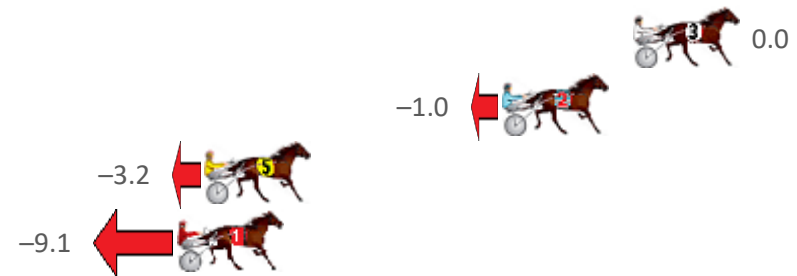

Albion Park Race 10 Distance 2138m

Saturday, 20 August 2022

Gross Time: 2:31.50 MileRate: 1:54.00 LeadTime: 37.70s First Qtr: 30.50s Second Qtr: 29.20s Third Qtr: 27.30s Fourth Qtr: 26.80s

NoHorse	Plc	Mar	800 Posi	400 Posi	Time	3rd Qtr	4th Qtr
3 BLACKSADANCE	1	0.0m	0.0m (0)	0.0m (0)	2:31.50	27.30s	26.80s
2 WILL THE WIZARD	2	5.2m	4.2m (0)	4.2m (0)	2:31.87	27.30s	26.87s
5 FEELINGFORARAINB	3	17.0m	13.8m (0)	14.6m (0)	2:32.70	27.36s	26.96s
1 BETTERTHANDIAMO	4	18.1m	9.0m (0)	9.6m (0)	2:32.78	27.35s	27.37s

Finish Position and metres gained from 800m

Home of PJ Harness Analyser
Want to know how successful PJ Harness Analyser is?
Click here for regular updates

www.pjdata.com.au
admin@pjdata.com.au
www.facebook.com/PJHarnessRacing