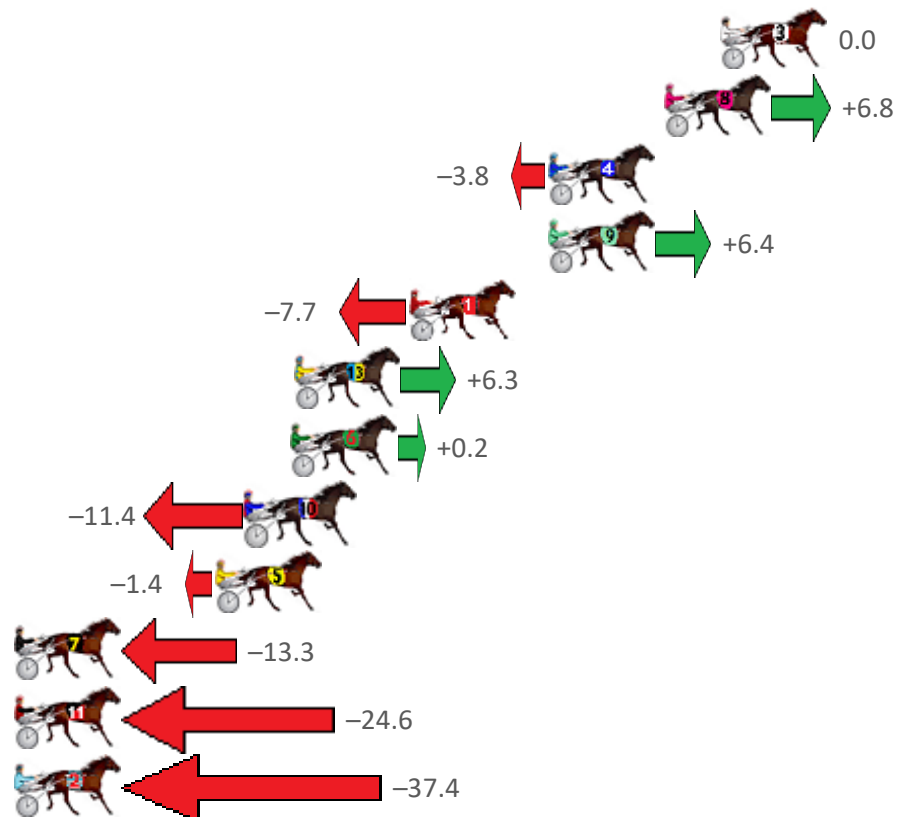

Albion Park Race 8 Distance 2138m

Saturday, 20 August 2022

Gross Time: 2:31.90 MileRate: 1:54.30 LeadTime: 37.10s First Qtr: 29.50s Second Qtr: 30.00s Third Qtr: 27.50s Fourth Qtr: 27.80s

NoHorse	Plc	Mar	800 Posi	400 Posi	Time	3rd Qtr	4th Qtr
3 CAPTAIN SHUFFLES	1	0.0m	0.0m (0)	0.0m (0)	2:31.90	27.50s	27.80s
8 TEDDY DISCO	2	2.2m	9.0m (0)	10.6m (0)	2:32.06	27.61s	27.22s
4 DANGERZONE	3	6.8m	3.0m (1)	3.0m (1)	2:32.40	27.50s	28.06s
9 TORQUE TOTHE MU	3	6.8m	13.2m (0)	15.4m (0)	2:32.40	27.65s	27.21s
1 FUTURE ASSURED	5	12.3m	4.6m (0)	6.2m (0)	2:32.80	27.61s	28.22s
13 CLASS TO THE MAX	6	16.9m	23.2m (0)	27.2m (0)	2:33.14	27.78s	27.09s
6 MISTY CREEK	7	17.0m	17.2m (1)	22.6m (2)	2:33.14	27.87s	27.41s
10 AWAYWEGO	8	18.8m	7.4m (1)	9.6m (1)	2:33.27	27.65s	28.44s
5 MISTER REACTOR	9	20.0m	18.6m (0)	21.6m (0)	2:33.36	27.71s	27.69s
7 MIDNIGHT SOMEWH	10	41.3m	28.0m (0)	32.4m (1)	2:34.92	27.80s	28.42s
11 ZACHAROONI	11	46.2m	21.6m (1)	27.2m (1)	2:35.28	27.88s	29.11s
2 GOTTA DREAM	12	49.8m	12.4m (1)	22.0m (1)	2:35.54	28.15s	29.72s

Finish Position and metres gained from 800m

Home of PJ Harness Analyser
Want to know how successful PJ Harness Analyser is?
Click here for regular updates

www.pjdata.com.au
admin@pjdata.com.au
www.facebook.com/PJHarnessRacing

RISE Digital, Harness Racing Australia nor the provider accepts any responsibility for the completeness or accuracy of any of the information contained herein, and makes no representations about its suitability for any particular purpose. Users should make their own judgements about those matters and/or seek independent advice. You assume all risks associated with use of data provided on this page