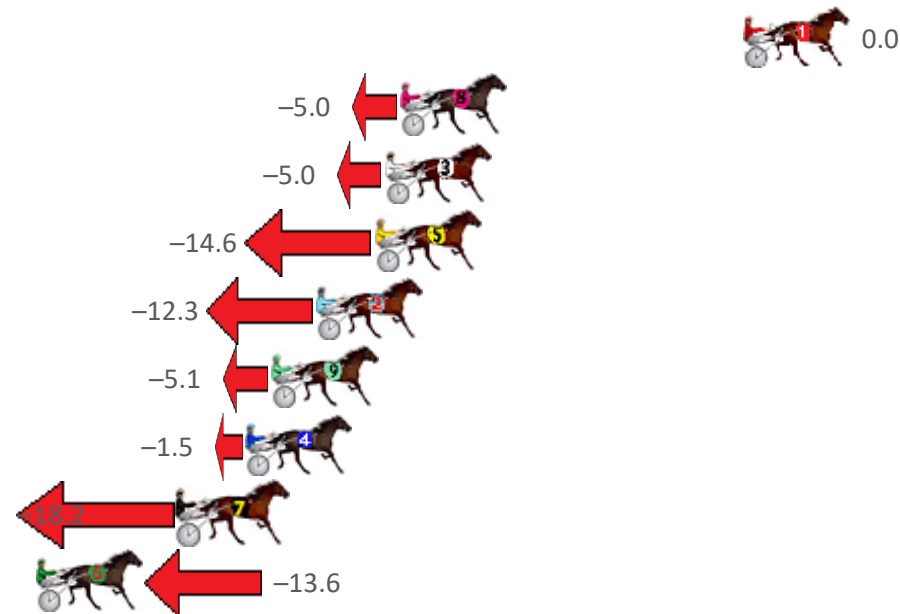

Redcliffe Race 7 Distance 1780m

Thursday, 22 September 2022

Gross Time: 2:09.60 MileRate: 1:57.20 LeadTime: 11.10s First Qtr: 29.30s Second Qtr: 30.40s Third Qtr: 29.20s Fourth Qtr: 29.60s

NoHorse	Plc	Mar	800 Posi	400 Posi	Time	3rd Qtr	4th Qtr
1 IDEAL TIGER	1	0.0m	0.0m (0)	0.0m (0)	2:09.60	29.20s	29.60s
8 CHARLEVOIX	2	13.6m	8.6m (0)	10.0m (0)	2:10.66	29.30s	29.86s
3 FAIREACHDAINN	3	14.2m	9.2m (1)	13.2m (1)	2:10.70	29.49s	29.67s
5 DOLLARBILL	4	14.6m	0.0m (1)	3.4m (1)	2:10.73	29.44s	30.42s
2 STUDLEIGH MARK	5	16.9m	4.6m (1)	9.0m (1)	2:10.91	29.52s	30.18s
9 HEADWIN	6	18.7m	13.6m (1)	9.6m (2)	2:11.05	28.90s	30.27s
4 ROCKNROLL DA GA	7	19.7m	18.2m (1)	15.4m (0)	2:11.13	28.99s	29.92s
7 INDY JEWEL	8	22.4m	4.2m (0)	5.8m (0)	2:11.34	29.31s	30.82s
6 PRINCE JOY	9	36.6m	23.0m (1)	16.0m (2)	2:12.44	28.68s	31.12s

Finish Position and metres gained from 800m

Home of PJ Harness Analyser

Want to know how successful PJ Harness Analyser is?
Click here for regular updates

www.pjdata.com.au admin@pjdata.com.au www.facebook.com/PJHarnessRacing