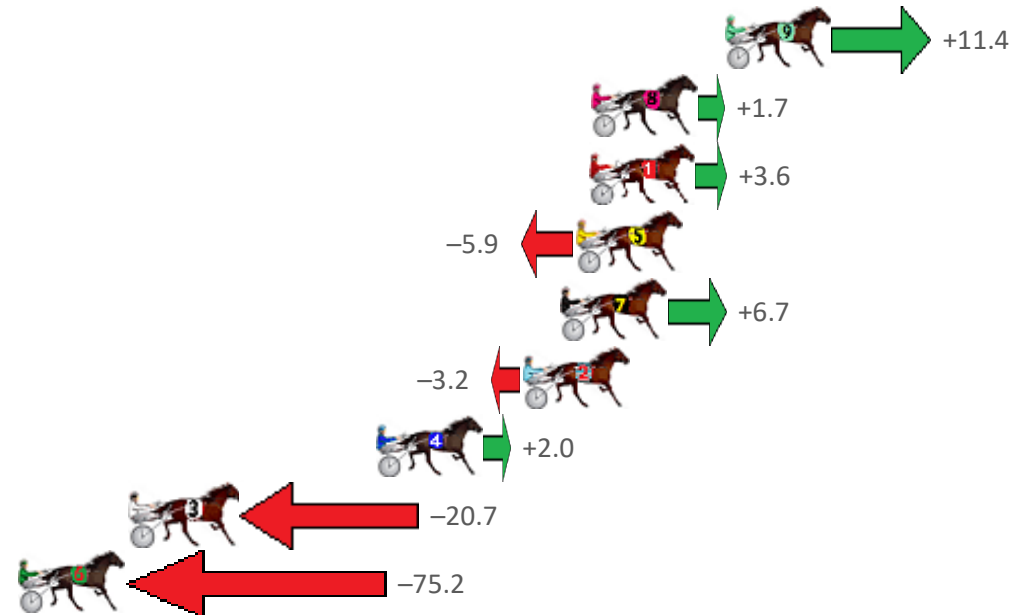

Redcliffe Race 9 Distance 2280m

Thursday, 22 September 2022

Gross Time: 2:47.90 MileRate: 1:58.50 LeadTime: 47.70s First Qtr: 31.30s Second Qtr: 30.90s Third Qtr: 29.00s Fourth Qtr: 29.00s

NoHorse	Plc	Mar	800 Posi	400 Posi	Time	3rd Qtr	4th Qtr
9 JUST JOSHIN	1	0.0m	11.4m (1)	7.4m (2)	2:47.90	28.71s	28.47s
8 BE MY ROCK	2	5.3m	7.0m (1)	3.0m (2)	2:48.30	28.71s	29.17s
1 DESPONDENT	3	5.4m	9.0m (0)	9.0m (0)	2:48.31	29.00s	28.74s
5 MISTY CREEK	4	5.9m	0.0m (0)	0.0m (0)	2:48.35	29.00s	29.43s
7 LITTLE CHANGE	5	6.5m	13.2m (0)	13.2m (0)	2:48.39	29.00s	28.52s
2 MISTER DIAMOND	6	8.0m	4.8m (0)	4.6m (0)	2:48.51	28.99s	29.25s
4 REGULUS	7	13.8m	15.8m (1)	8.8m (1)	2:48.95	28.50s	29.36s
3 THERESACHANCE	8	23.5m	2.8m (1)	3.0m (1)	2:49.69	29.01s	30.48s
6 EH EF EL	9	92.8m	17.6m (0)	15.0m (1)	2:54.96	28.81s	34.61s

Finish Position and metres gained from 800m

Home of PJ Harness Analyser

Want to know how successful PJ Harness Analyser is?

Click here for regular updates

www.pjdata.com.au
admin@pjdata.com.au
www.facebook.com/PJHarnessRacing

RISE Digital, Harness Racing Australia nor the provider accepts any responsibility for the completeness or accuracy of any of the information contained herein, and makes no representations about its suitability for any particular purpose. Users should make their own judgements about those matters and/or seek independent advice. You assume all risks associated with use of data provided on this page