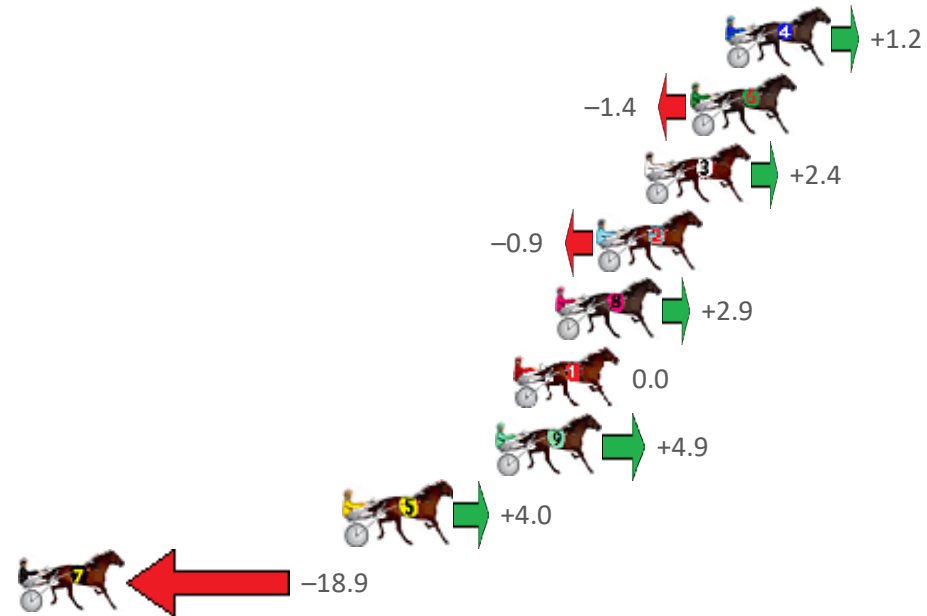

Redcliffe Race 6 Distance 1780m

Thursday, 22 September 2022

Gross Time: 2:13.50 MileRate: 2:00.70 LeadTime: 11.50s First Qtr: 31.20s Second Qtr: 31.80s Third Qtr: 30.40s Fourth Qtr: 28.60s

NoHorse	Plc	Mar	800 Posi	400 Posi	Time	3rd Qtr	4th Qtr
4 STUDLEIGH SONNY	1	0.0m	1.2m (1)	1.4m (1)	2:13.50	30.41s	28.50s
6 MY SECRET BEACH	2	1.4m	0.0m (0)	0.0m (0)	2:13.61	30.40s	28.70s
3 SII SEMPRE TILLY	3	3.2m	5.6m (1)	6.2m (1)	2:13.74	30.44s	28.39s
2 SWINGING GEORGE	4	5.1m	4.2m (0)	4.6m (0)	2:13.88	30.43s	28.64s
8 MISTERRIODEJANEIR	5	6.7m	9.6m (1)	4.0m (2)	2:14.00	30.00s	28.79s
1 DIEGO DELGADO	6	8.4m	8.4m (0)	9.0m (0)	2:14.13	30.44s	28.56s
9 MONTEREY JACK	7	9.1m	14.0m (1)	9.0m (2)	2:14.18	30.03s	28.61s
5 SHADYS DELIGHT	8	15.0m	19.0m (1)	13.6m (1)	2:14.63	30.01s	28.70s
7 LEFTMEATTHEBAR	9	32.1m	13.2m (0)	16.6m (0)	2:15.91	30.68s	29.70s

Finish Position and metres gained from 800m

Home of PJ Harness Analyser

Want to know how successful PJ Harness Analyser is?

Click here for regular updates

www.pjdata.com.au
admin@pjdata.com.au
www.facebook.com/PJHarnessRacing