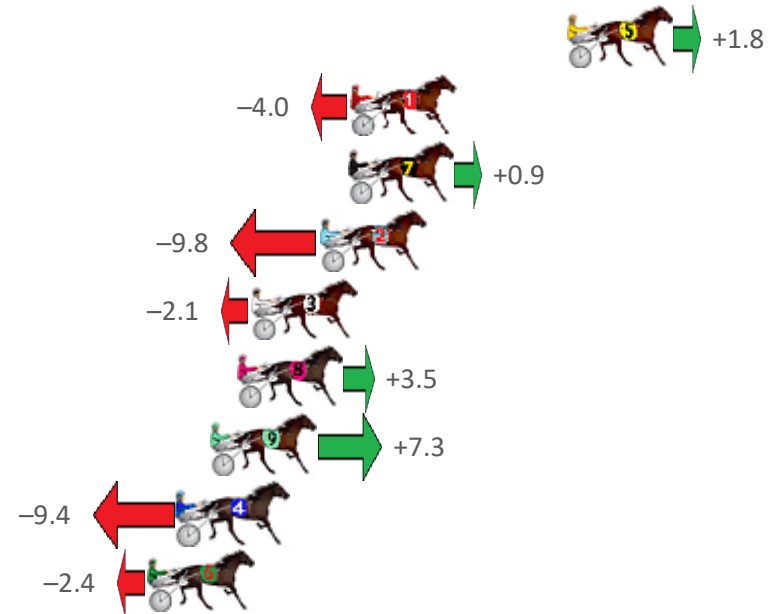

Redcliffe Race 10 Distance 1780m

Thursday, 22 September 2022

Gross Time: 2:10.20 MileRate: 1:57.70 LeadTime: 11.00s First Qtr: 30.30s Second Qtr: 30.40s Third Qtr: 29.20s Fourth Qtr: 29.30s

NoHorse	Plc	Mar	800 Posi	400 Posi	Time	3rd Qtr	4th Qtr
5 LUCKY NUTTER	1	0.0m	1.8m (1)	0.0m (1)	2:10.20	29.07s	29.30s
1 TALKERUP	2	8.6m	4.6m (0)	5.2m (0)	2:10.86	29.24s	29.55s
7 FOUR FOR FOUR	3	8.7m	9.6m (0)	10.4m (0)	2:10.87	29.26s	29.18s
2 BULLDOG BRAWLER	4	9.8m	0.0m (0)	0.4m (0)	2:10.95	29.23s	29.98s
3 KEAYANG TARA	5	12.5m	10.4m (1)	8.6m (1)	2:11.16	29.07s	29.58s
8 JOHNROD	6	13.1m	16.6m (1)	13.8m (1)	2:11.21	29.00s	29.25s
9 MORESCO	7	14.1m	21.4m (1)	16.6m (2)	2:11.28	28.85s	29.12s
4 STORMTIDE	8	15.4m	6.0m (1)	4.4m (1)	2:11.38	29.08s	30.10s
6 WHOSTOLEMYPIGEO	9	16.6m	14.2m (0)	14.8m (0)	2:11.48	29.24s	29.43s

Finish Position and metres gained from 800m

Home of PJ Harness Analyser
Want to know how successful PJ Harness Analyser is?
Click here for regular updates

www.pjdata.com.au
admin@pjdata.com.au
www.facebook.com/PJHarnessRacing