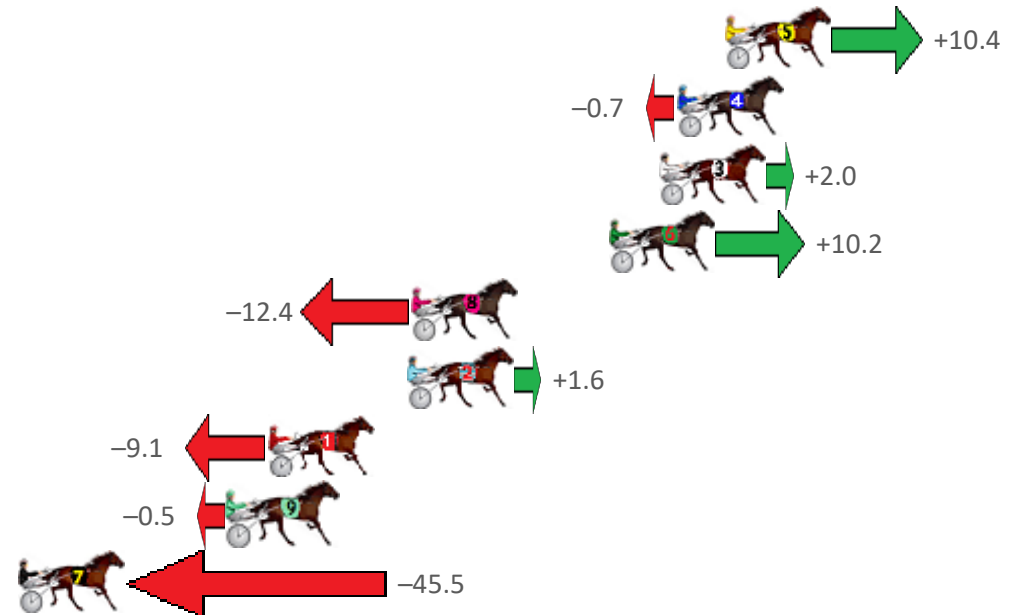

Redcliffe Race 3 Distance 1780m

Thursday, 22 September 2022

Gross Time: 2:12.30 MileRate: 1:59.70 LeadTime: 11.20s First Qtr: 29.40s Second Qtr: 31.20s Third Qtr: 29.70s Fourth Qtr: 30.80s

NoHorse	Plc	Mar	800 Posi	400 Posi	Time	3rd Qtr	4th Qtr
5 JAYDES TERROR	1	0.0m	10.4m (1)	11.0m (1)	2:12.30	29.76s	29.96s
4 TULHURST CUDDLES	2	1.9m	1.2m (1)	0.0m (1)	2:12.45	29.61s	30.95s
3 NEVAEVABEND	3	2.6m	4.6m (0)	5.4m (0)	2:12.51	29.76s	30.59s
6 ROCCO VARIETY	4	4.6m	14.8m (1)	9.6m (2)	2:12.67	29.32s	30.42s
8 SOULWRITER	5	12.4m	0.0m (0)	1.2m (0)	2:13.30	29.77s	31.66s
2 CAUGHT OUT	6	12.6m	14.2m (0)	17.0m (0)	2:13.32	29.92s	30.46s
1 MUSTANG DUDE	7	18.1m	9.0m (0)	10.8m (0)	2:13.76	29.83s	31.36s
9 HARRY CROFT	8	19.7m	19.2m (1)	16.8m (2)	2:13.89	29.52s	31.02s
7 GAME KEEPER	9	51.5m	6.0m (1)	4.8m (1)	2:16.45	29.55s	34.38s

Finish Position and metres gained from 800m

Home of PJ Harness Analyser

Want to know how successful PJ Harness Analyser is?

Click here for regular updates

www.pjdata.com.au
admin@pjdata.com.au
www.facebook.com/PJHarnessRacing