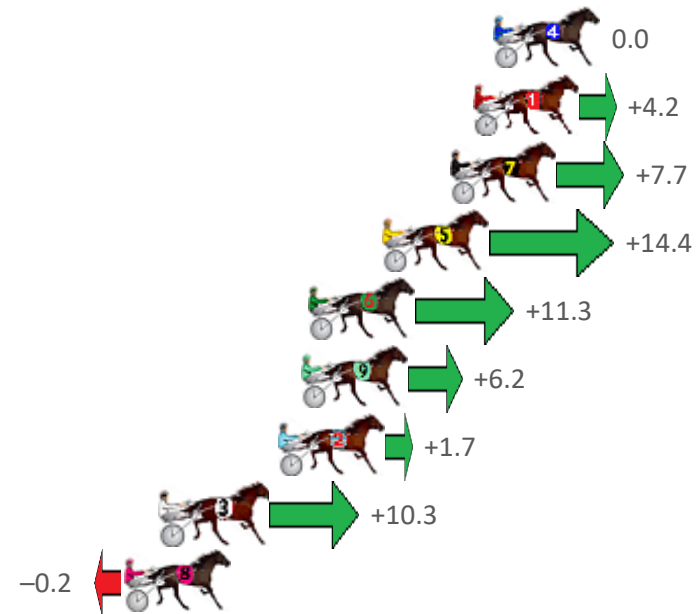

Redcliffe Race 4 Distance 1780m

Thursday, 22 September 2022

Gross Time: 2:11.50 MileRate: 1:58.90 LeadTime: 11.70s First Qtr: 30.00s Second Qtr: 30.90s Third Qtr: 29.30s Fourth Qtr: 29.60s

NoHorse	Plc	Mar	800 Posi	400 Posi	Time	3rd Qtr	4th Qtr
4 ITSMEGS	1	0.0m	0.0m (0)	0.0m (0)	2:11.50	29.30s	29.60s
1 BELLA GODIVA	2	0.8m	5.0m (0)	4.4m (0)	2:11.56	29.26s	29.34s
7 GETALOADATHISGIR	3	1.7m	9.4m (0)	8.6m (0)	2:11.63	29.24s	29.09s
5 SHEZ GOT BLING	4	4.4m	18.8m (1)	14.6m (2)	2:11.84	29.00s	28.85s
6 TACTFILLY MIRACLE	5	7.3m	18.6m (0)	18.2m (0)	2:12.07	29.27s	28.80s
9 EAGLES RESPONSE	6	7.6m	13.8m (0)	12.8m (0)	2:12.09	29.23s	29.22s
2 DUKE	7	8.5m	10.2m (1)	6.0m (1)	2:12.16	28.99s	29.78s
3 MISTER WOODPORT	8	13.1m	23.4m (1)	19.0m (2)	2:12.52	28.98s	29.17s
8 BEYONSKI	9	14.6m	14.4m (1)	10.6m (1)	2:12.63	29.02s	29.89s

Finish Position and metres gained from 800m

Home of PJ Harness Analyser

Want to know how successful PJ Harness Analyser is?

Click here for regular updates

www.pjdata.com.au
admin@pjdata.com.au
www.facebook.com/PJHarnessRacing