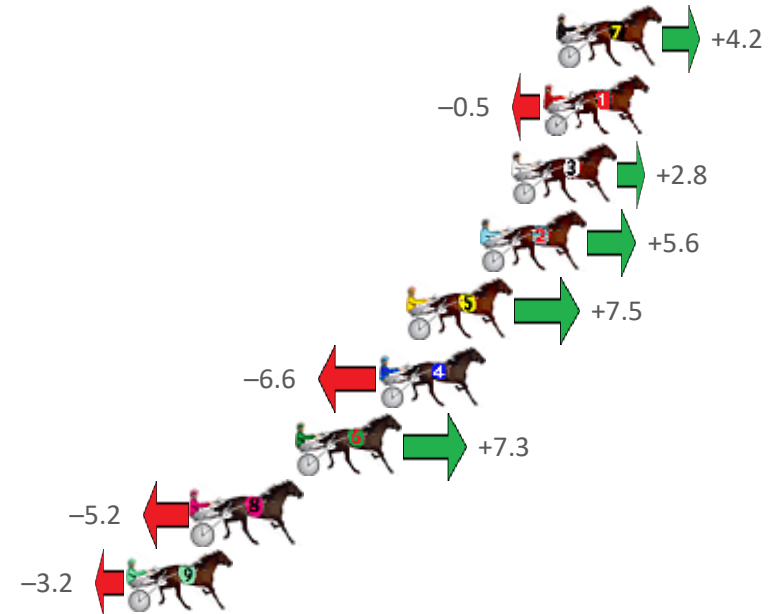

Redcliffe Race 5 Distance 1780m

Thursday, 22 September 2022

Gross Time: 2:10.60 MileRate: 1:58.10 LeadTime: 11.70s First Qtr: 30.10s Second Qtr: 30.30s Third Qtr: 29.20s Fourth Qtr: 29.30s

NoHorse	Plc	Mar	800 Posi	400 Posi	Time	3rd Qtr	4th Qtr
7 MOONLIGHT BUTCH	1	0.0m	4.2m (0)	4.2m (0)	2:10.60	29.20s	28.99s
1 HEAVENLY WISDOM	2	0.5m	0.0m (0)	0.0m (0)	2:10.64	29.20s	29.34s
3 THE CASUAL GOOSE	3	1.8m	4.6m (1)	5.8m (2)	2:10.74	29.29s	29.01s
2 PURPLE SHADES	4	3.0m	8.6m (0)	8.4m (0)	2:10.83	29.19s	28.91s
5 SPECIALANDIKNOWI	5	5.9m	13.4m (1)	14.0m (1)	2:11.05	29.24s	28.71s
4 MAYWYN MACDUFF	6	7.0m	0.4m (1)	1.8m (1)	2:11.14	29.30s	29.68s
6 CHEDDAR MADE BET	7	10.3m	17.6m (1)	19.2m (1)	2:11.39	29.32s	28.65s
8 DELIGHTFUL RAINBO	8	14.4m	9.2m (1)	10.2m (2)	2:11.71	29.27s	29.61s
9 GOTTA DREAM	9	17.0m	13.8m (0)	13.4m (0)	2:11.91	29.17s	29.56s

Finish Position and metres gained from 800m

Home of PJ Harness Analyser

Want to know how successful PJ Harness Analyser is?

Click here for regular updates

www.pjdata.com.au
admin@pjdata.com.au
www.facebook.com/PJHarnessRacing

RISE Digital, Harness Racing Australia nor the provider accepts any responsibility for the completeness or accuracy of any of the information contained herein, and makes no representations about its suitability for any particular purpose. Users should make their own judgements about those matters and/or seek independent advice. You assume all risks associated with use of data provided on this page