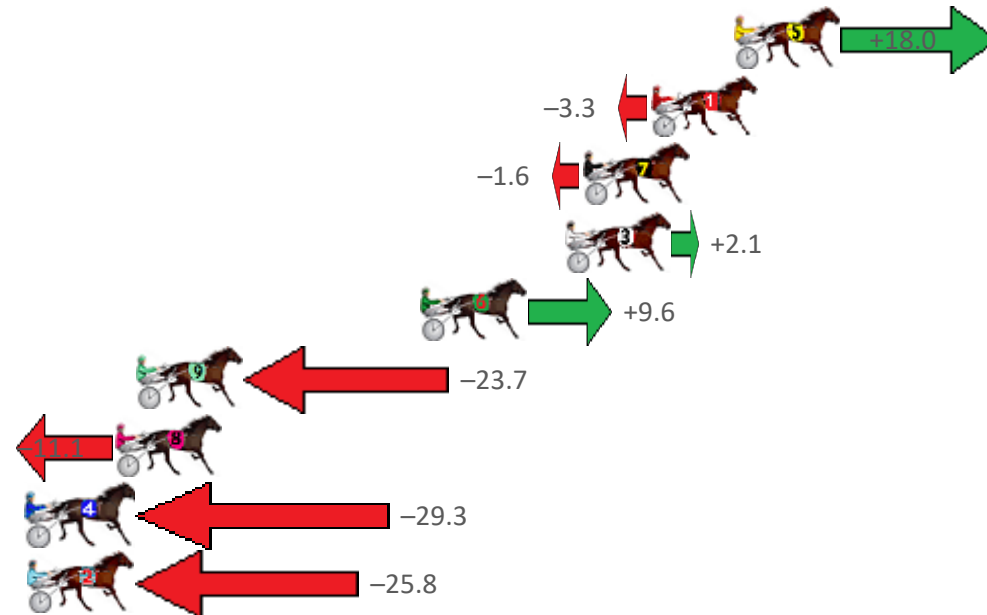

Redcliffe Race 8 Distance 1780m

Thursday, 22 September 2022

Gross Time: 2:08.70 MileRate: 1:56.30 LeadTime: 11.50s First Qtr: 29.00s Second Qtr: 29.50s Third Qtr: 28.80s Fourth Qtr: 29.90s

NoHorse	Plc	Mar	800 Posi	400 Posi	Time	3rd Qtr	4th Qtr
5 JOEY LINCOLN	1	0.0m	18.0m (1)	11.2m (2)	2:08.70	28.32s	29.07s
1 VANITY BAY	2	3.3m	0.0m (0)	0.0m (0)	2:08.96	28.80s	30.15s
7 GABBYS SPORTSTAR	3	6.0m	4.4m (0)	4.4m (0)	2:09.17	28.80s	30.02s
3 LANOCH BOY	4	6.7m	8.8m (1)	7.6m (1)	2:09.22	28.71s	29.83s
6 GELDOF	5	12.4m	22.0m (1)	17.0m (2)	2:09.67	28.44s	29.56s
9 BRAEBEACH	6	23.7m	0.0m (1)	3.6m (1)	2:10.56	29.04s	31.39s
8 BEALE STREET	7	24.5m	13.4m (1)	12.8m (1)	2:10.62	28.74s	30.77s
4 OCTOBER RACKETEE	8	33.9m	4.6m (1)	10.8m (0)	2:11.36	29.22s	31.62s
2 FORTYEIGHTHENSO	9	38.4m	12.6m (0)	16.4m (0)	2:11.71	29.05s	31.54s

Finish Position and metres gained from 800m

Home of PJ Harness Analyser

Want to know how successful PJ Harness Analyser is?
[Click here for regular updates](#)

www.pjdata.com.au
admin@pjdata.com.au
www.facebook.com/PJHarnessRacing