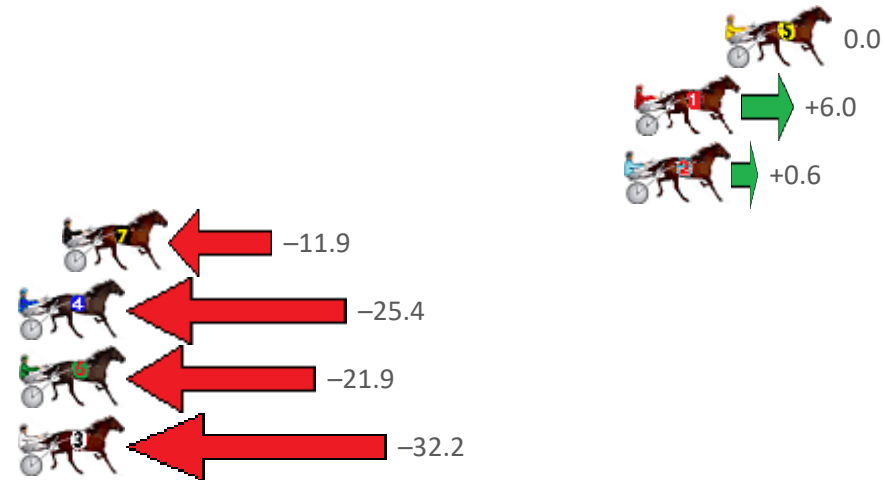

Redcliffe Race 1 Distance 1780m

Thursday, 22 September 2022

Gross Time: 2:13.00 MileRate: 2:00.30 LeadTime: 11.90s First Qtr: 30.40s Second Qtr: 31.30s Third Qtr: 30.70s Fourth Qtr: 28.70s

NoHorse	Plc	Mar	800 Posi	400 Posi	Time	3rd Qtr	4th Qtr
5 REEDS VISION	1	0.0m	0.0m (0)	0.0m (0)	2:13.00	30.70s	28.70s
1 CHARLIE MY BOY	2	3.6m	9.6m (0)	9.4m (0)	2:13.27	30.67s	28.29s
2 EXWHYGEETEE	3	4.0m	4.6m (0)	4.6m (1)	2:13.30	30.70s	28.66s
7 BLACK GEMSTONE	4	26.3m	14.4m (0)	15.0m (0)	2:14.98	30.77s	29.51s
4 MAGIC NITRO	5	35.6m	10.2m (1)	11.8m (2)	2:15.68	30.88s	30.40s
6 ARVOS	6	36.9m	15.0m (1)	16.4m (2)	2:15.78	30.85s	30.16s
3 PAYOUT	7	38.4m	6.2m (1)	8.4m (1)	2:15.89	30.94s	30.84s

Finish Position and metres gained from 800m

Home of PJ Harness Analyser
Want to know how successful PJ Harness Analyser is?
Click here for regular updates

www.pjdata.com.au
admin@pjdata.com.au
www.facebook.com/PJHarnessRacing