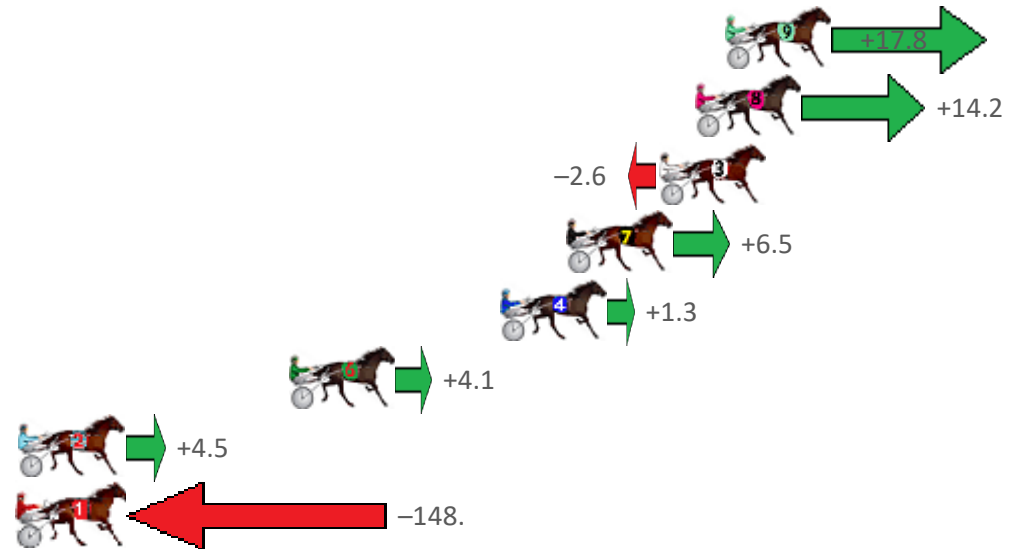

Redcliffe Race 2 Distance 1780m

Thursday, 22 September 2022

Gross Time: 2:13.00 MileRate: 2:00.20 LeadTime: 11.60s First Qtr: 30.30s Second Qtr: 30.20s Third Qtr: 29.80s Fourth Qtr: 31.10s

NoHorse	Plc	Mar	800 Posi	400 Posi	Time	3rd Qtr	4th Qtr
9 MY ULTIMATE JIMB	1	0.0m	17.8m (0)	20.4m (0)	2:13.00	30.03s	29.52s
8 SHORT LEG SUE	2	1.2m	15.4m (1)	10.6m (0)	2:13.10	29.45s	30.37s
3 CRADOCK	3	2.6m	0.0m (0)	0.0m (0)	2:13.21	29.80s	31.30s
7 TRUE ORIGINS	4	6.3m	12.8m (0)	15.6m (0)	2:13.51	30.03s	30.38s
4 WANDARY DELIGHT	5	8.9m	10.2m (1)	5.8m (0)	2:13.72	29.46s	31.34s
6 DARED TO DREAM	6	17.3m	21.4m (1)	26.6m (0)	2:14.41	30.21s	30.38s
2 SPRING INTO ACTIO	7	39.5m	44.0m (0)	41.6m (0)	2:16.21	29.62s	30.94s
1 DONT FEAR FOR ME	8	157.0m	8.2m (0)	35.2m (0)	2:25.77	31.65s	40.52s

Finish Position and metres gained from 800m

Home of PJ Harness Analyser

Want to know how successful PJ Harness Analyser is?
[Click here for regular updates](#)

www.pjdata.com.au
admin@pjdata.com.au
www.facebook.com/PJHarnessRacing